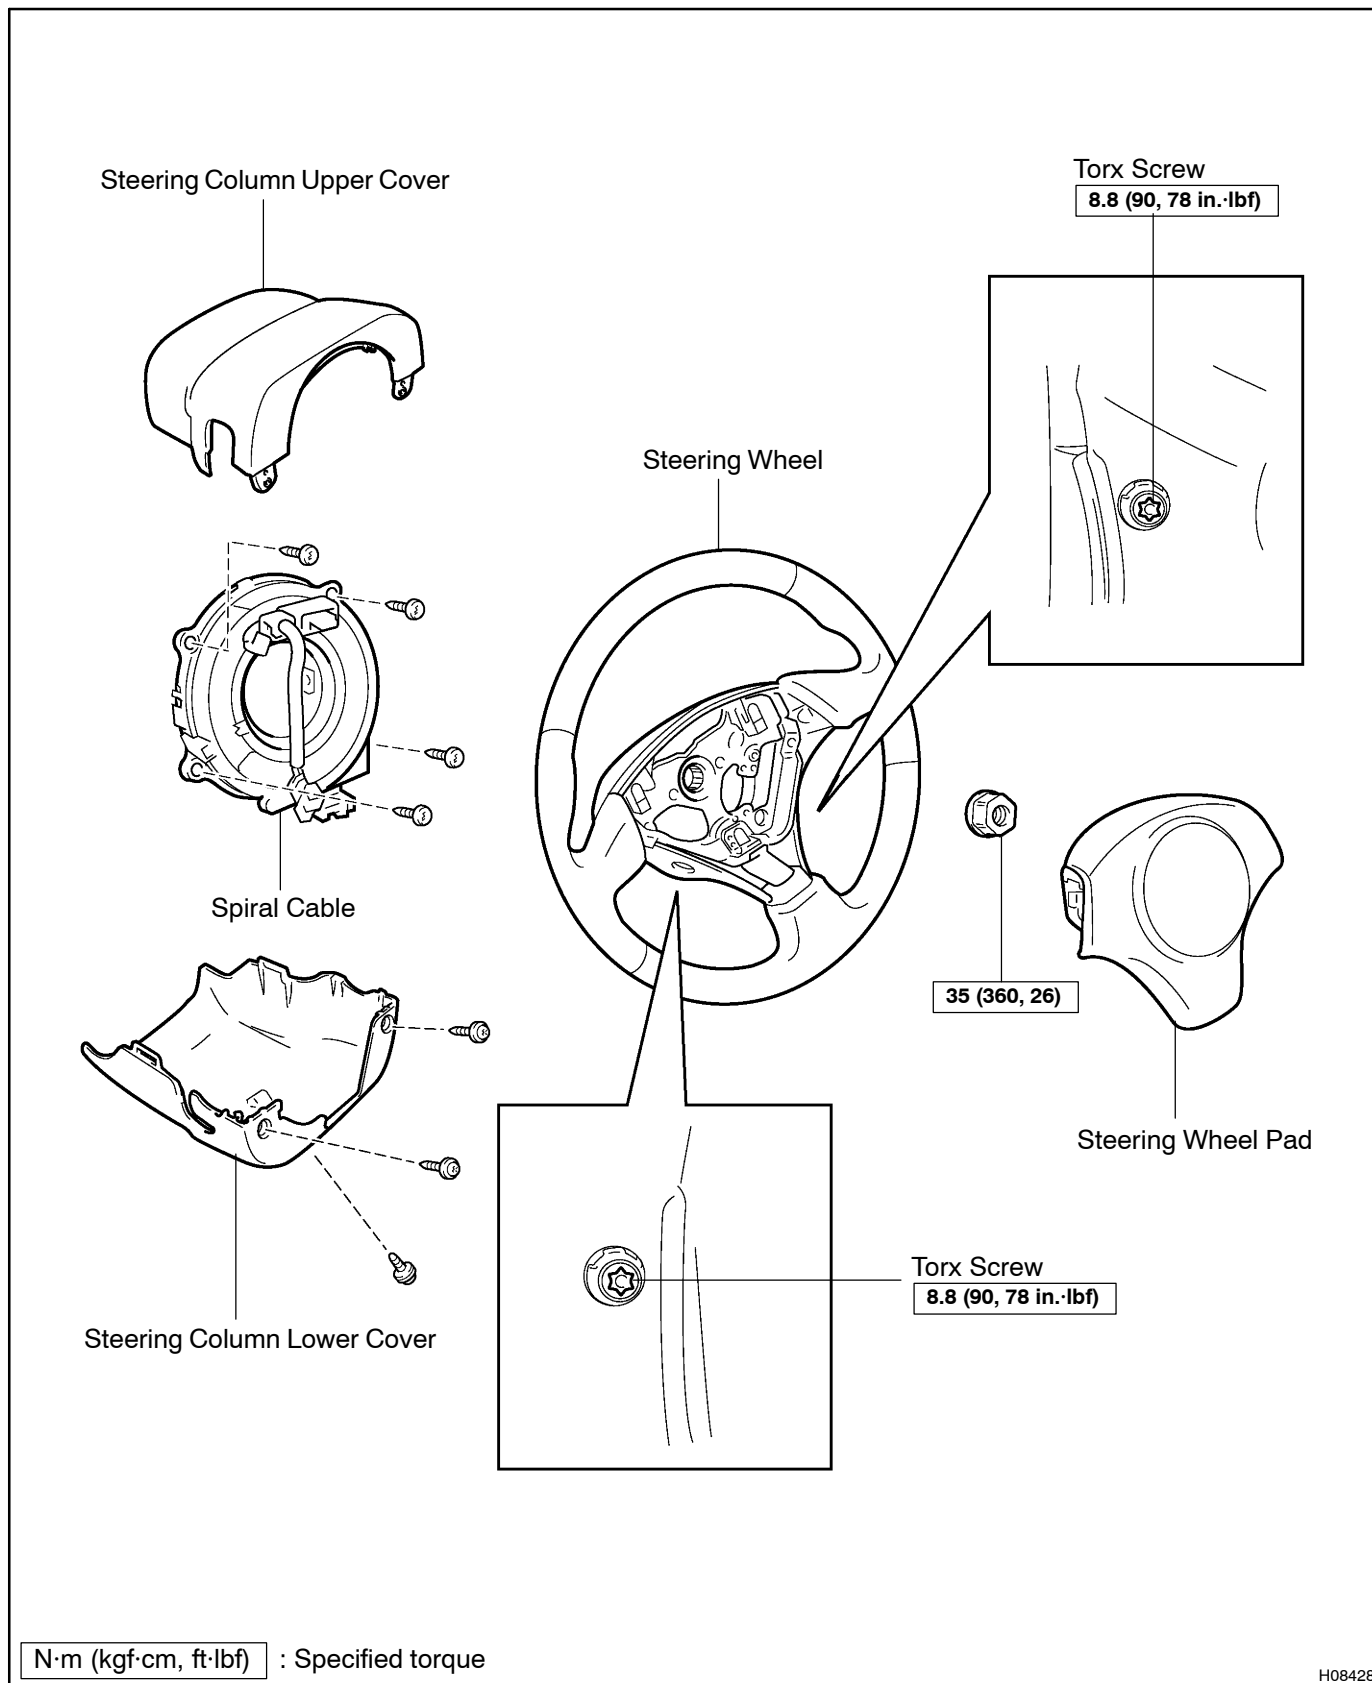

# STEERING WHEEL PAD AND SPIRAL CABLE COMPONENTS

RS00Y-25

H08428