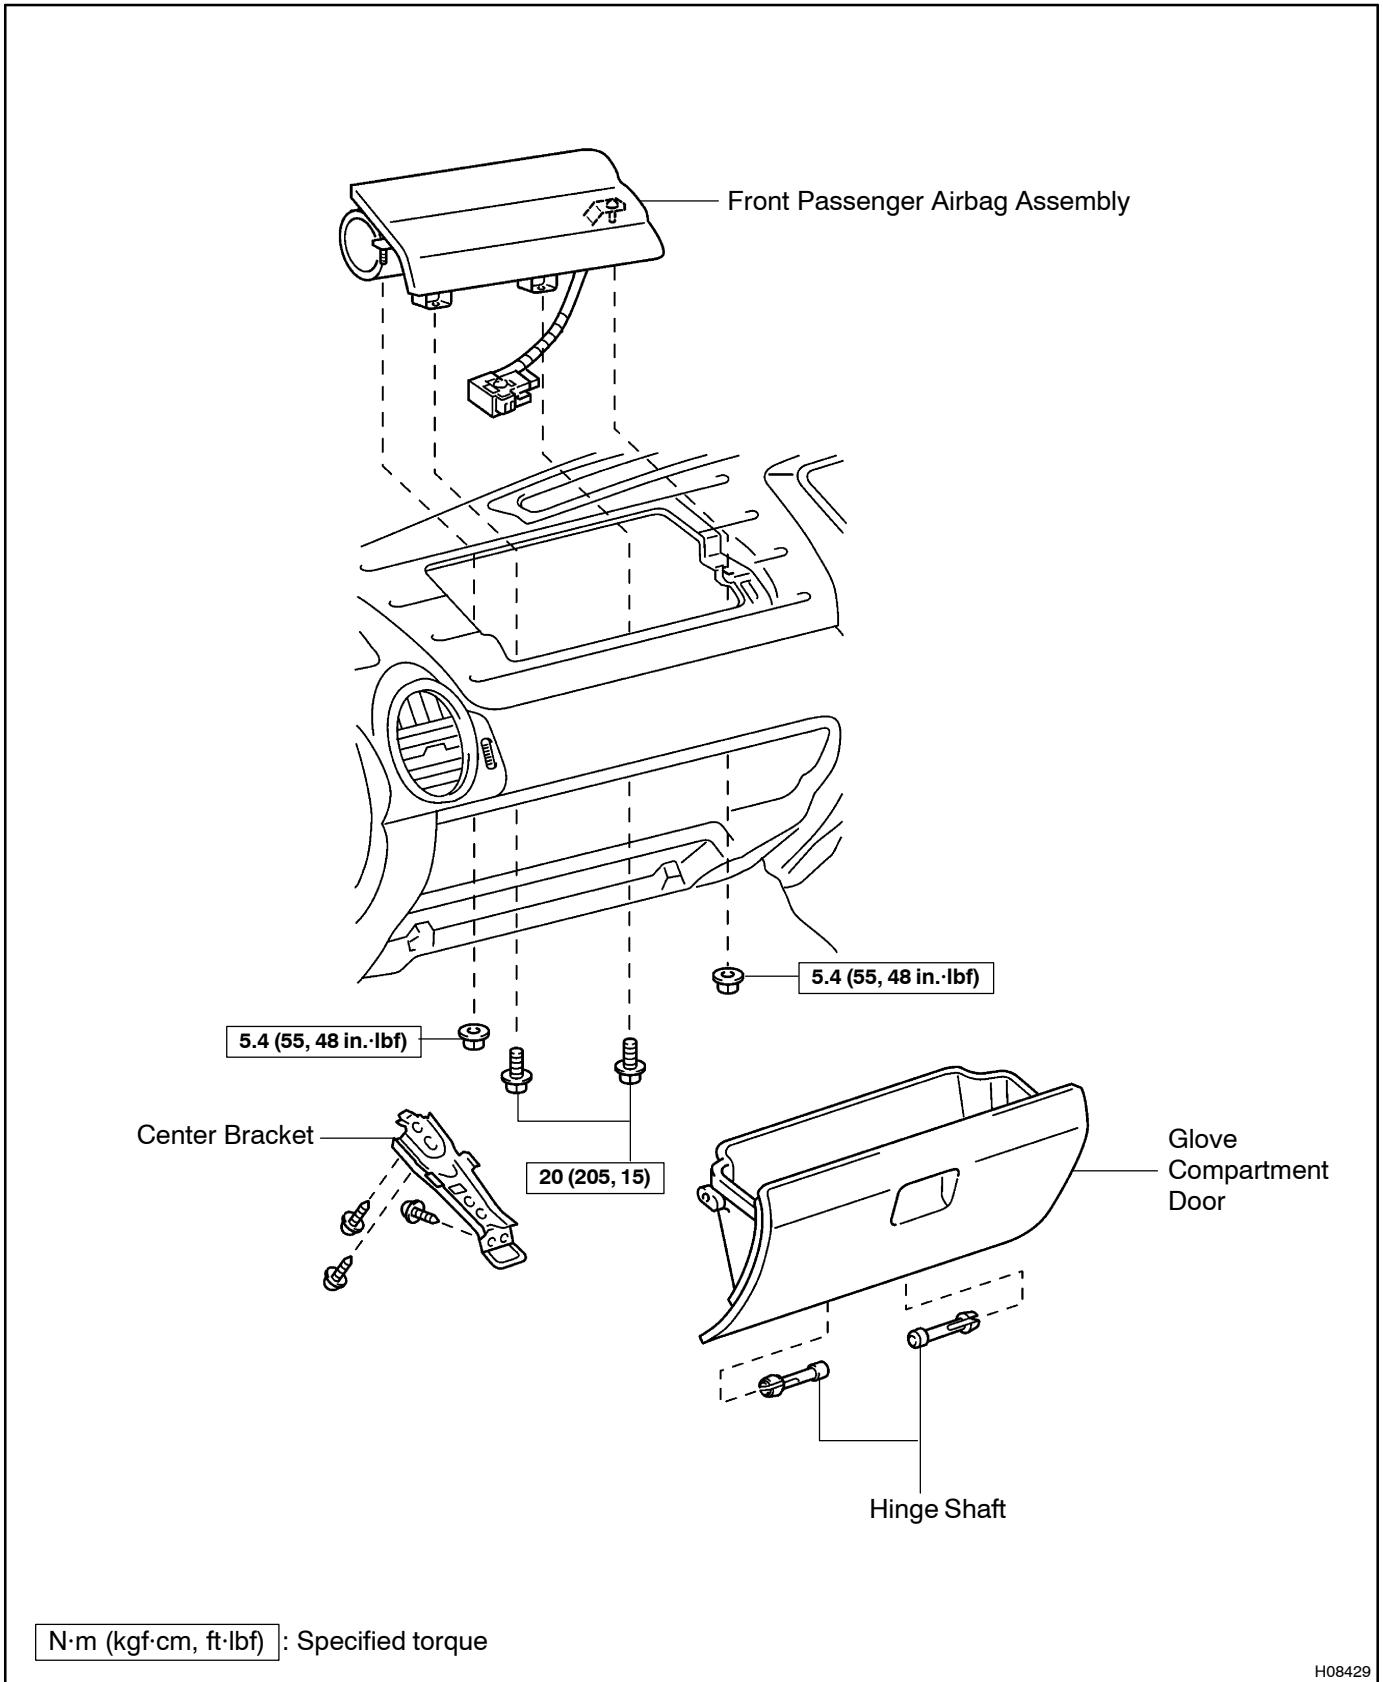

FRONT PASSENGER AIRBAG ASSEMBLY COMPONENTS

RS014-26

H08429