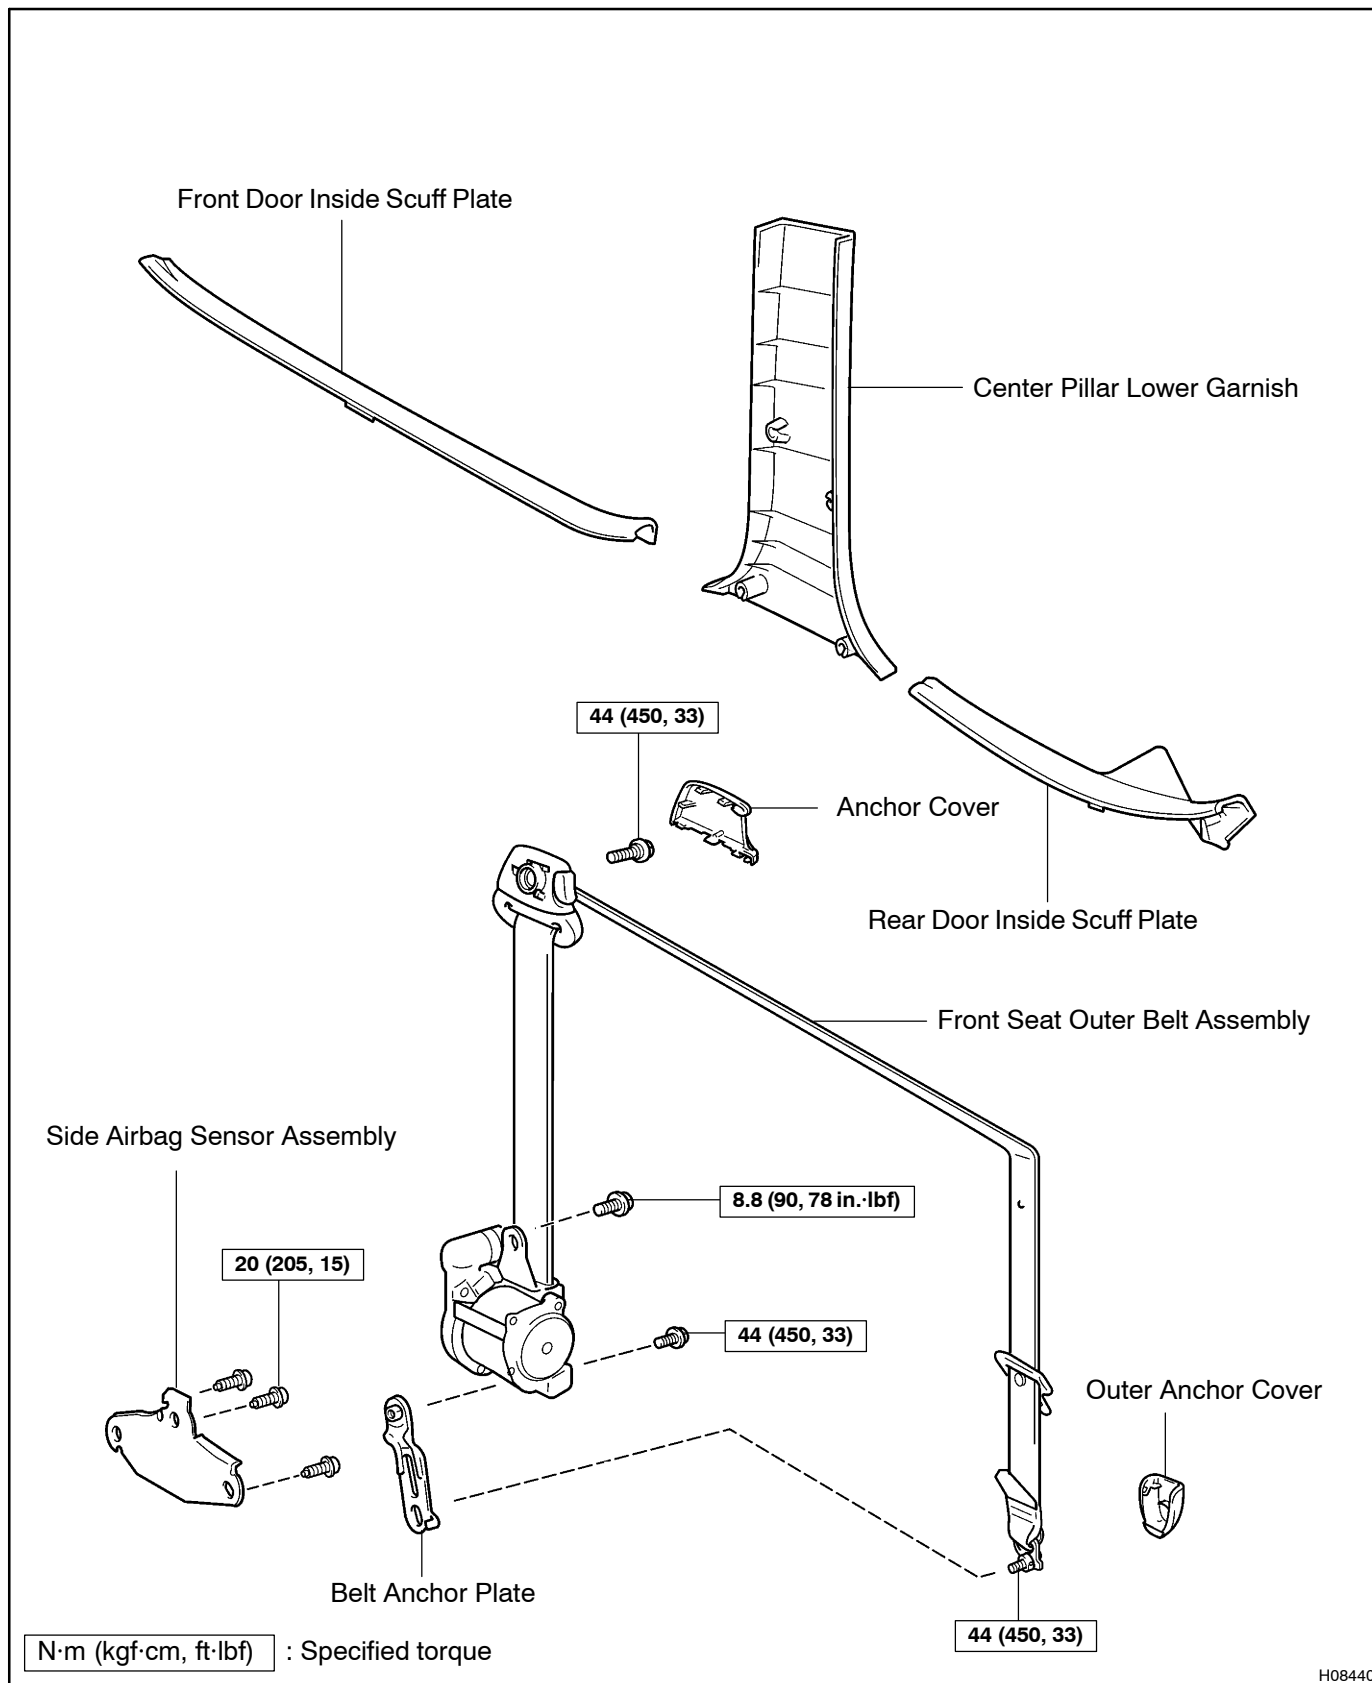

SIDE AIRBAG SENSOR ASSEMBLY COMPONENTS

RS01Q-10

H08440