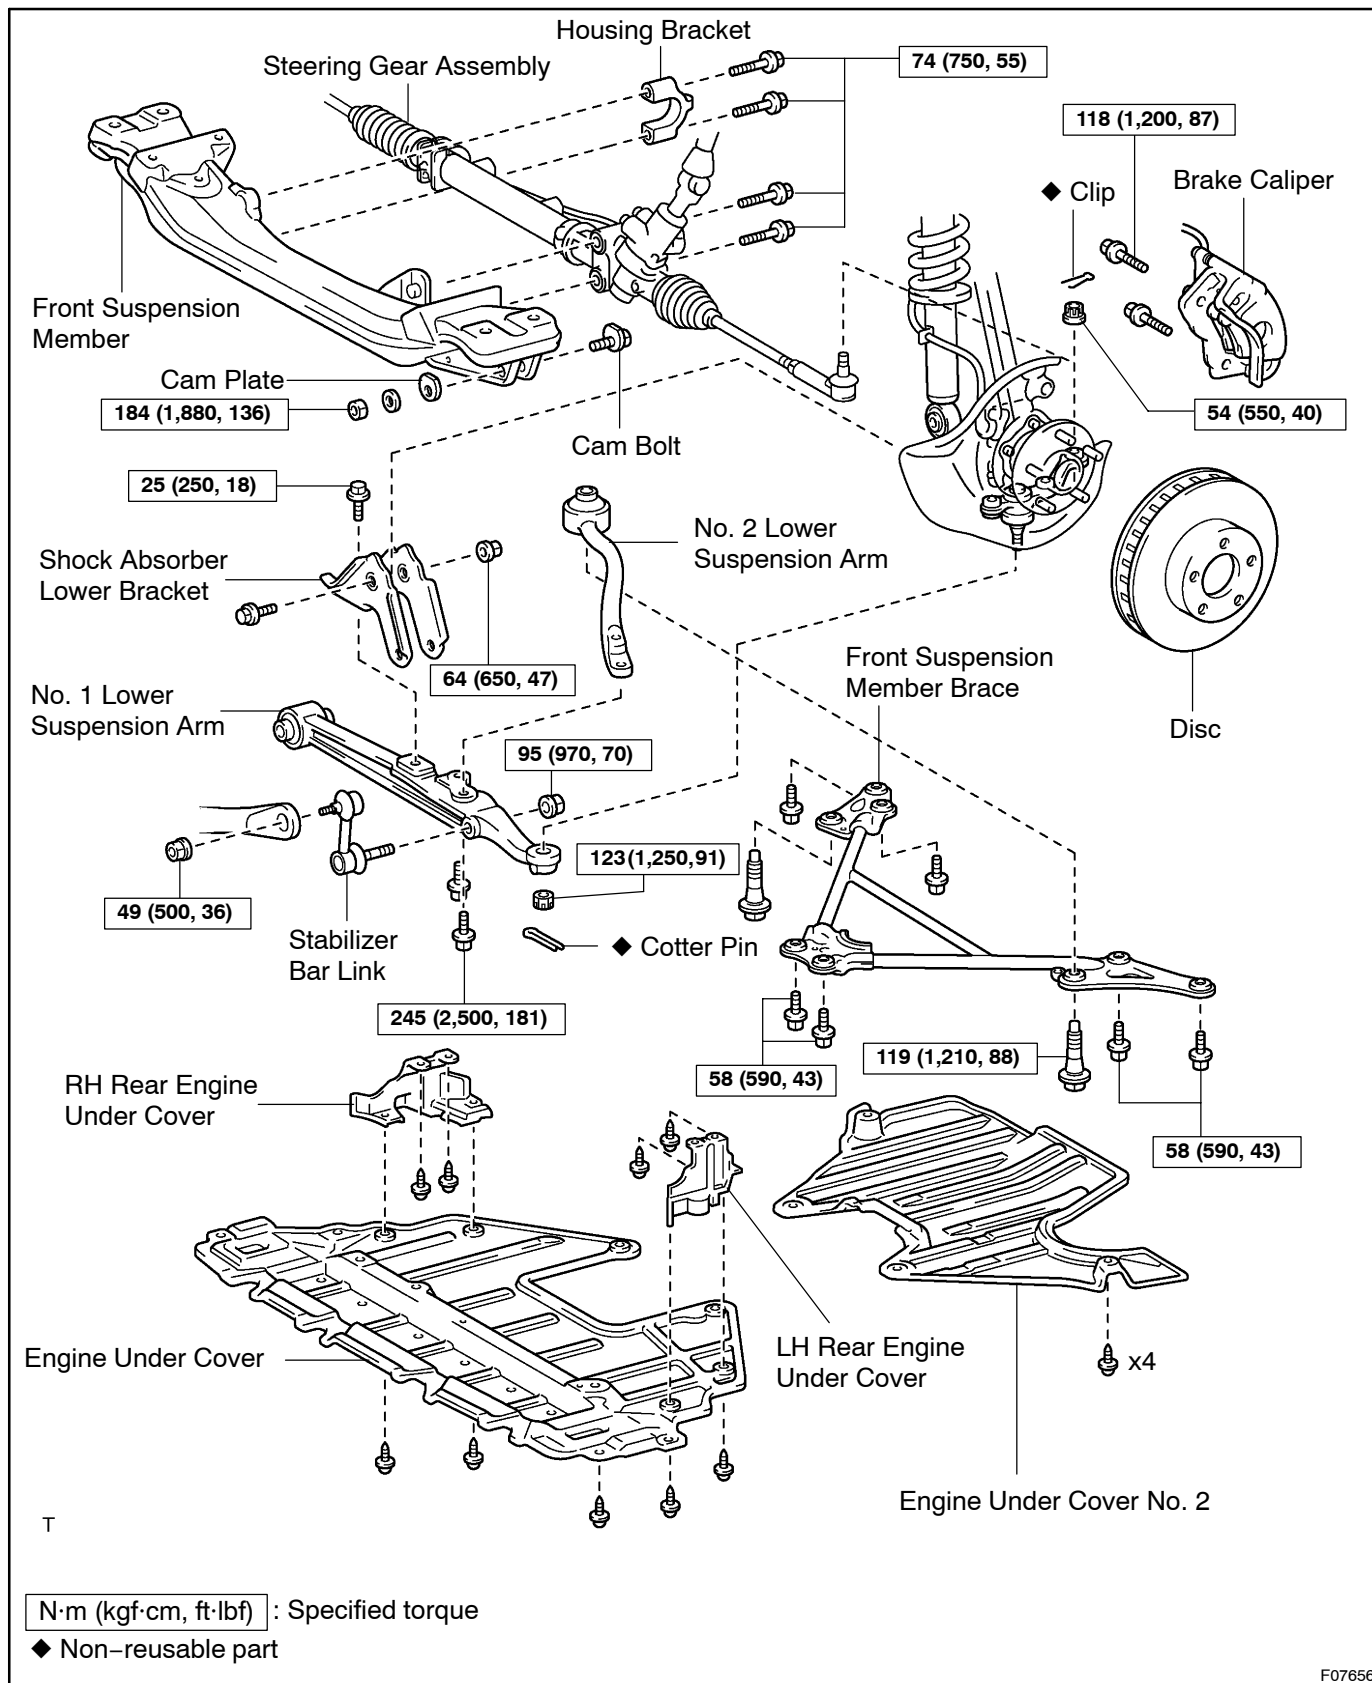

FRONT LOWER SUSPENSION ARM COMPONENTS

SAORM-03

F07656