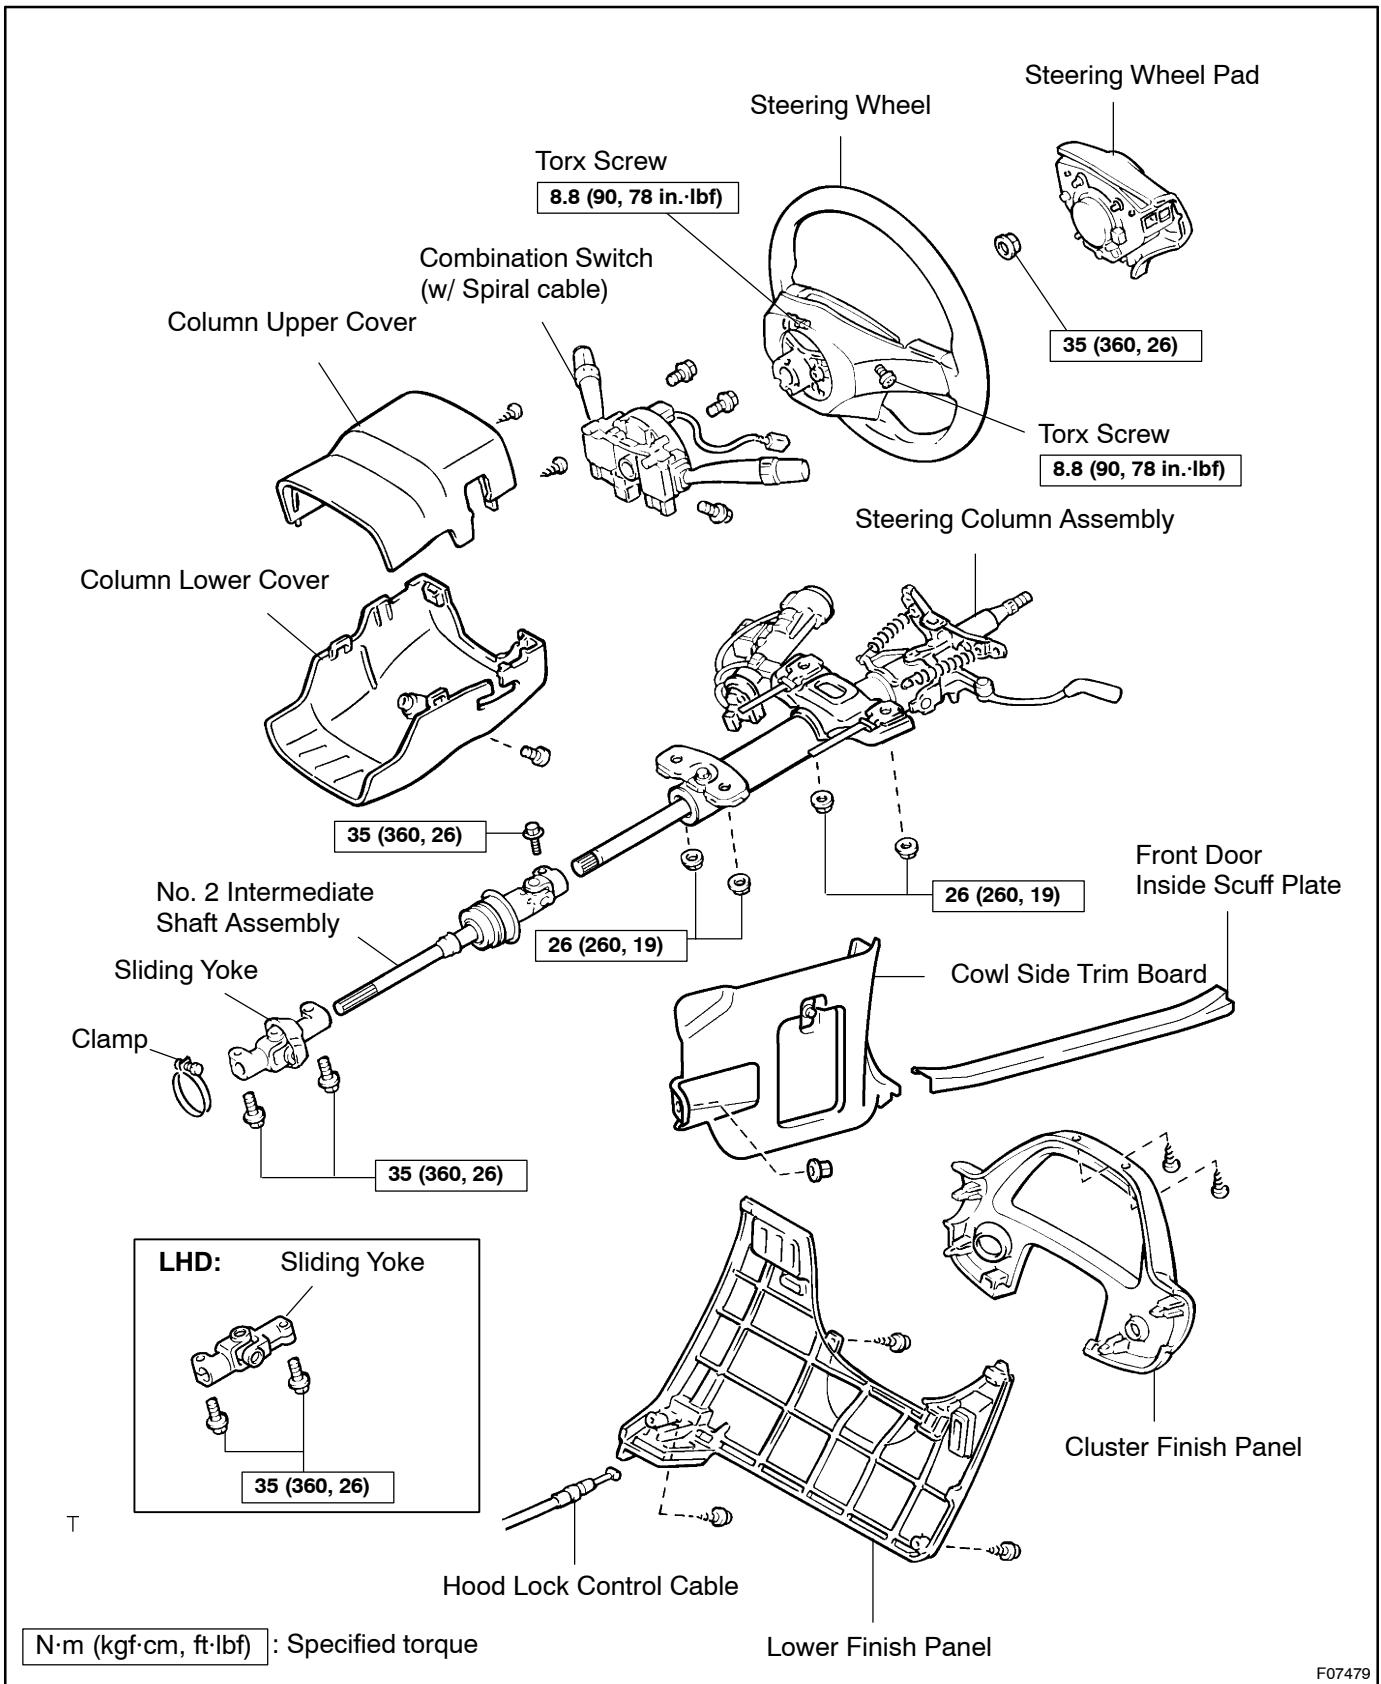

# TILT STEERING COLUMN COMPONENTS

SR0U6-01

F07479