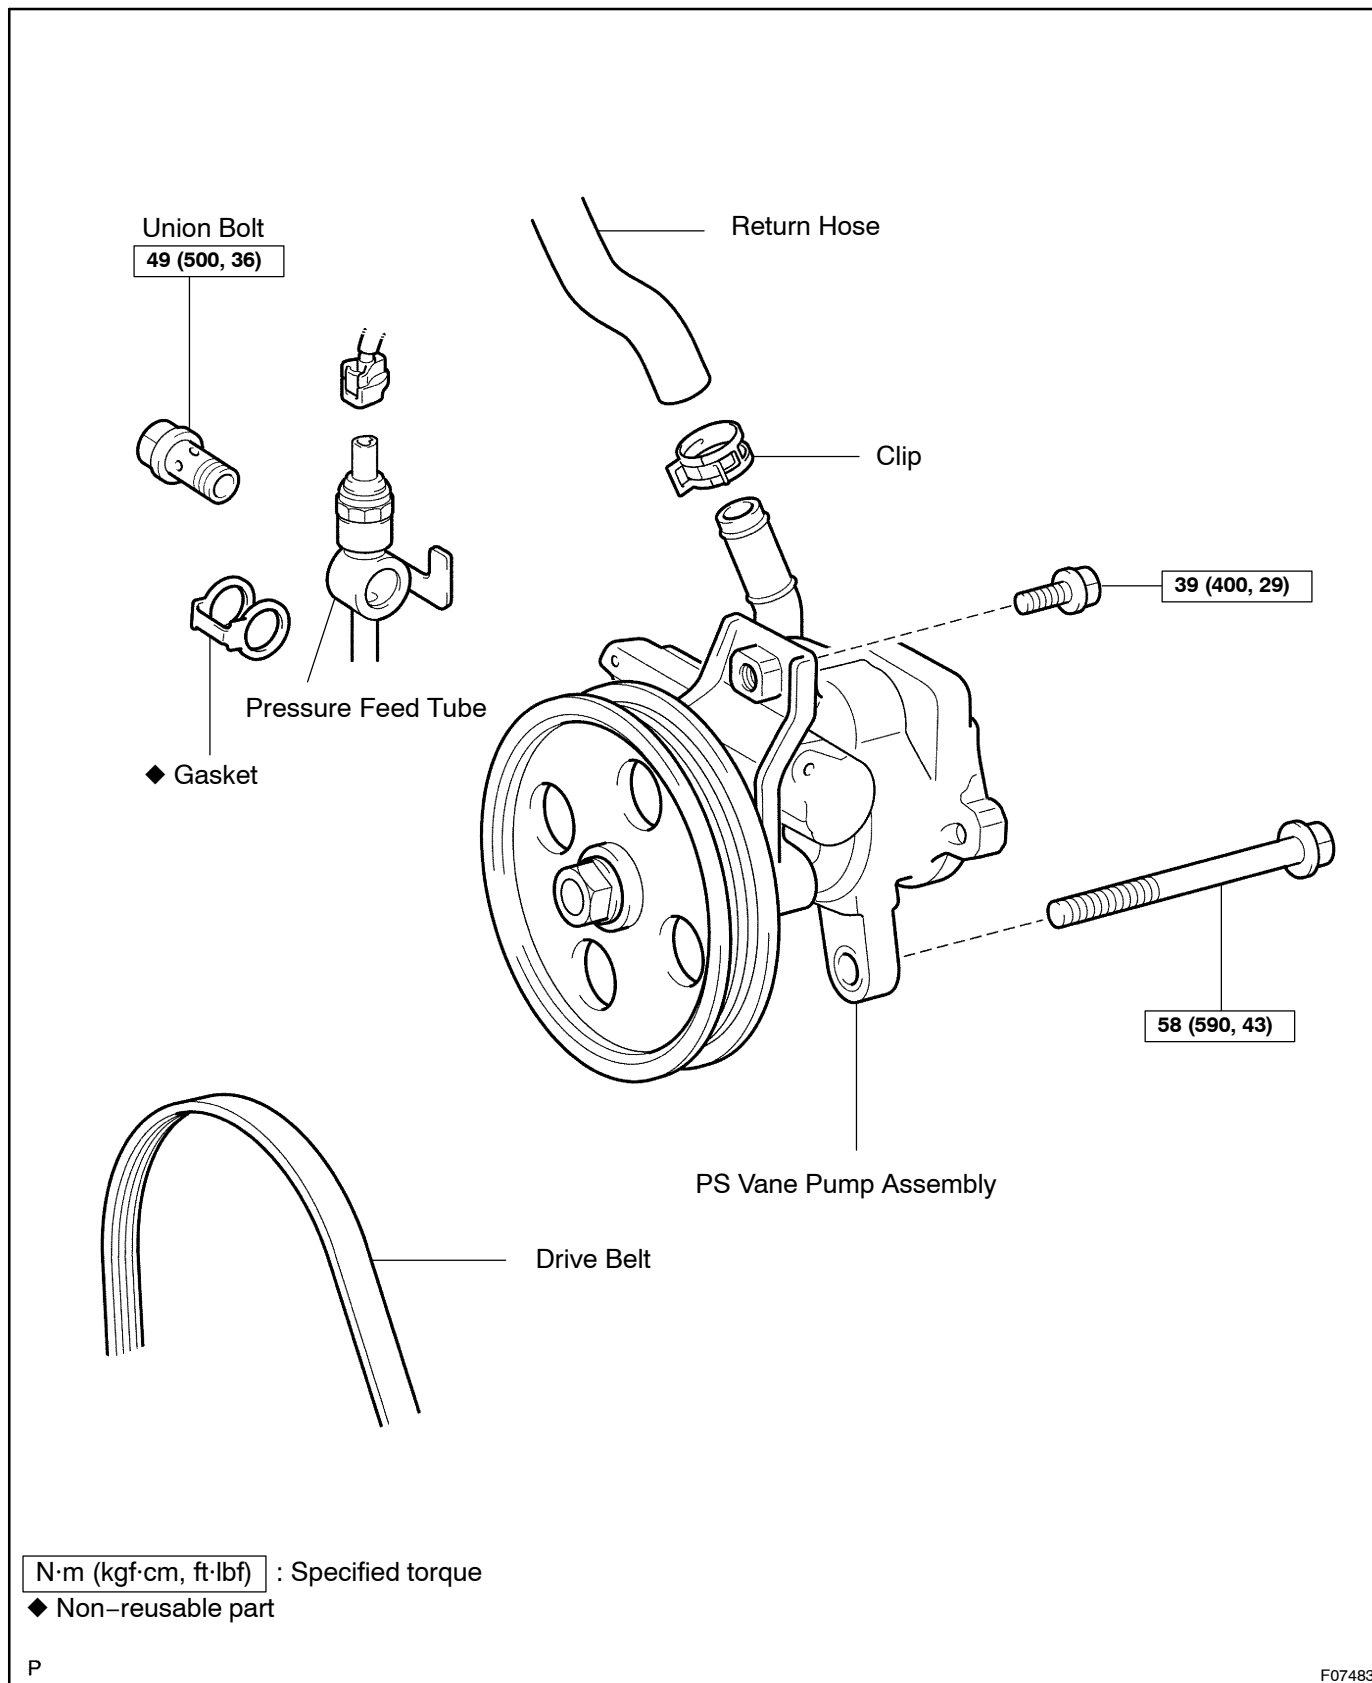

# POWER STEERING VANE PUMP COMPONENTS

SR0UB-01

F07483