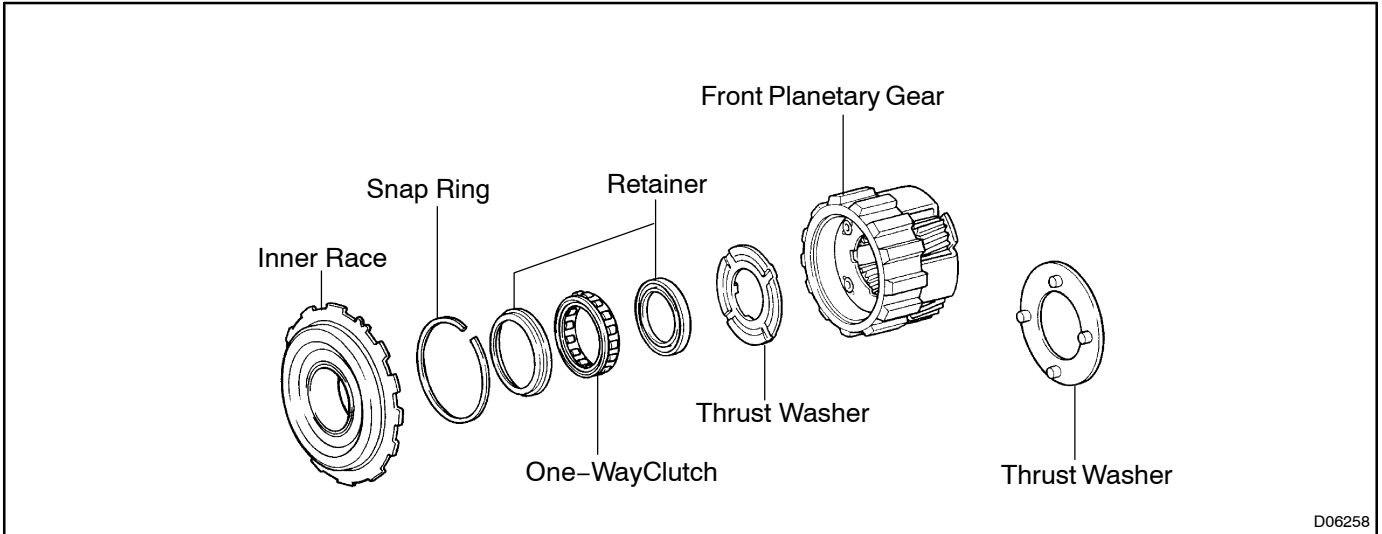

FRONT PLANETARY GEAR COMPONENTS

AT01W-01

D06258