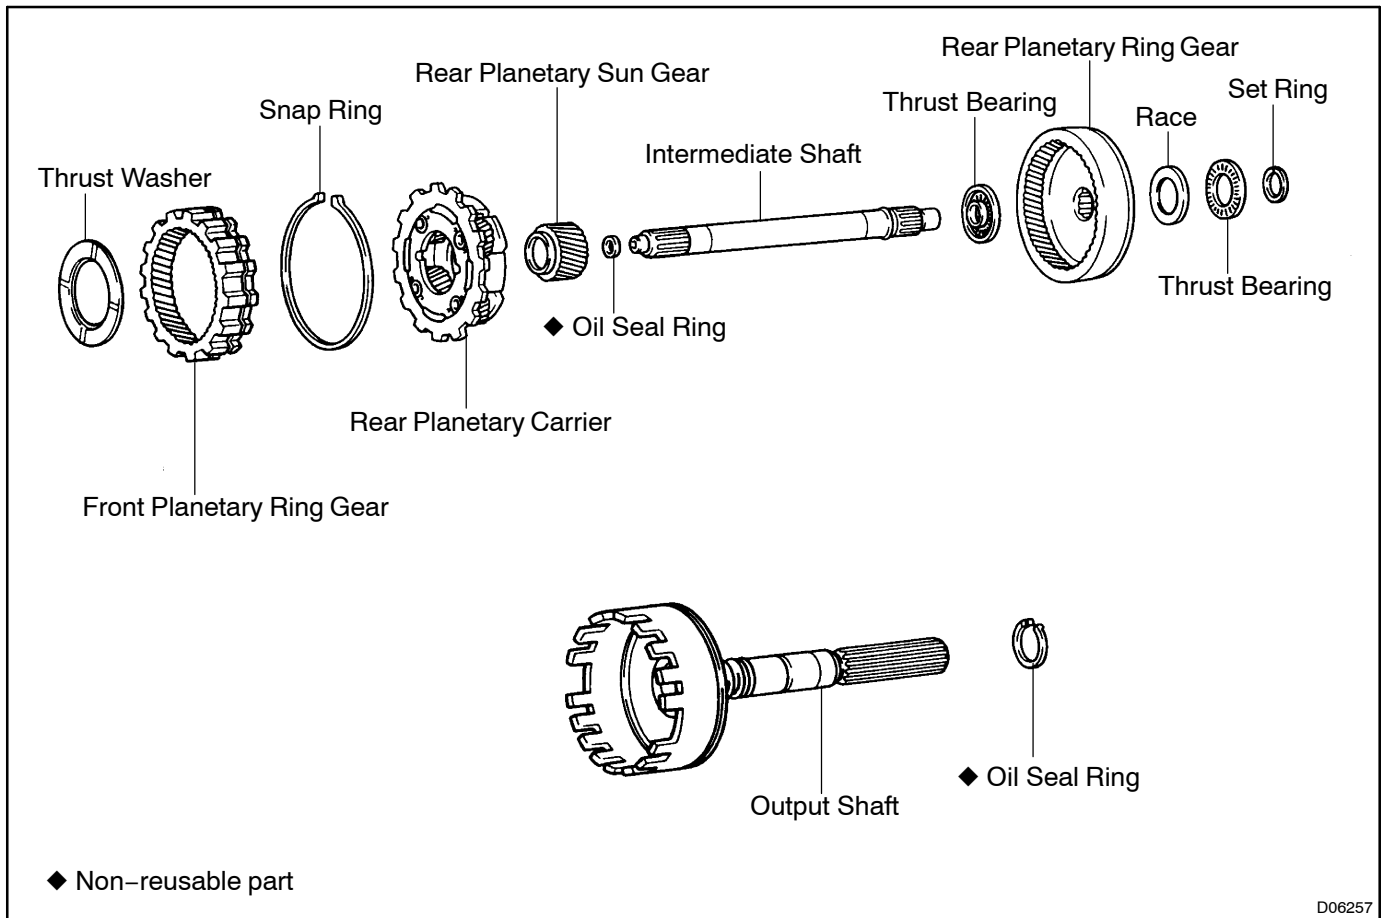

# REAR PLANETARY GEAR COMPONENTS

AT0J0-01

D06257