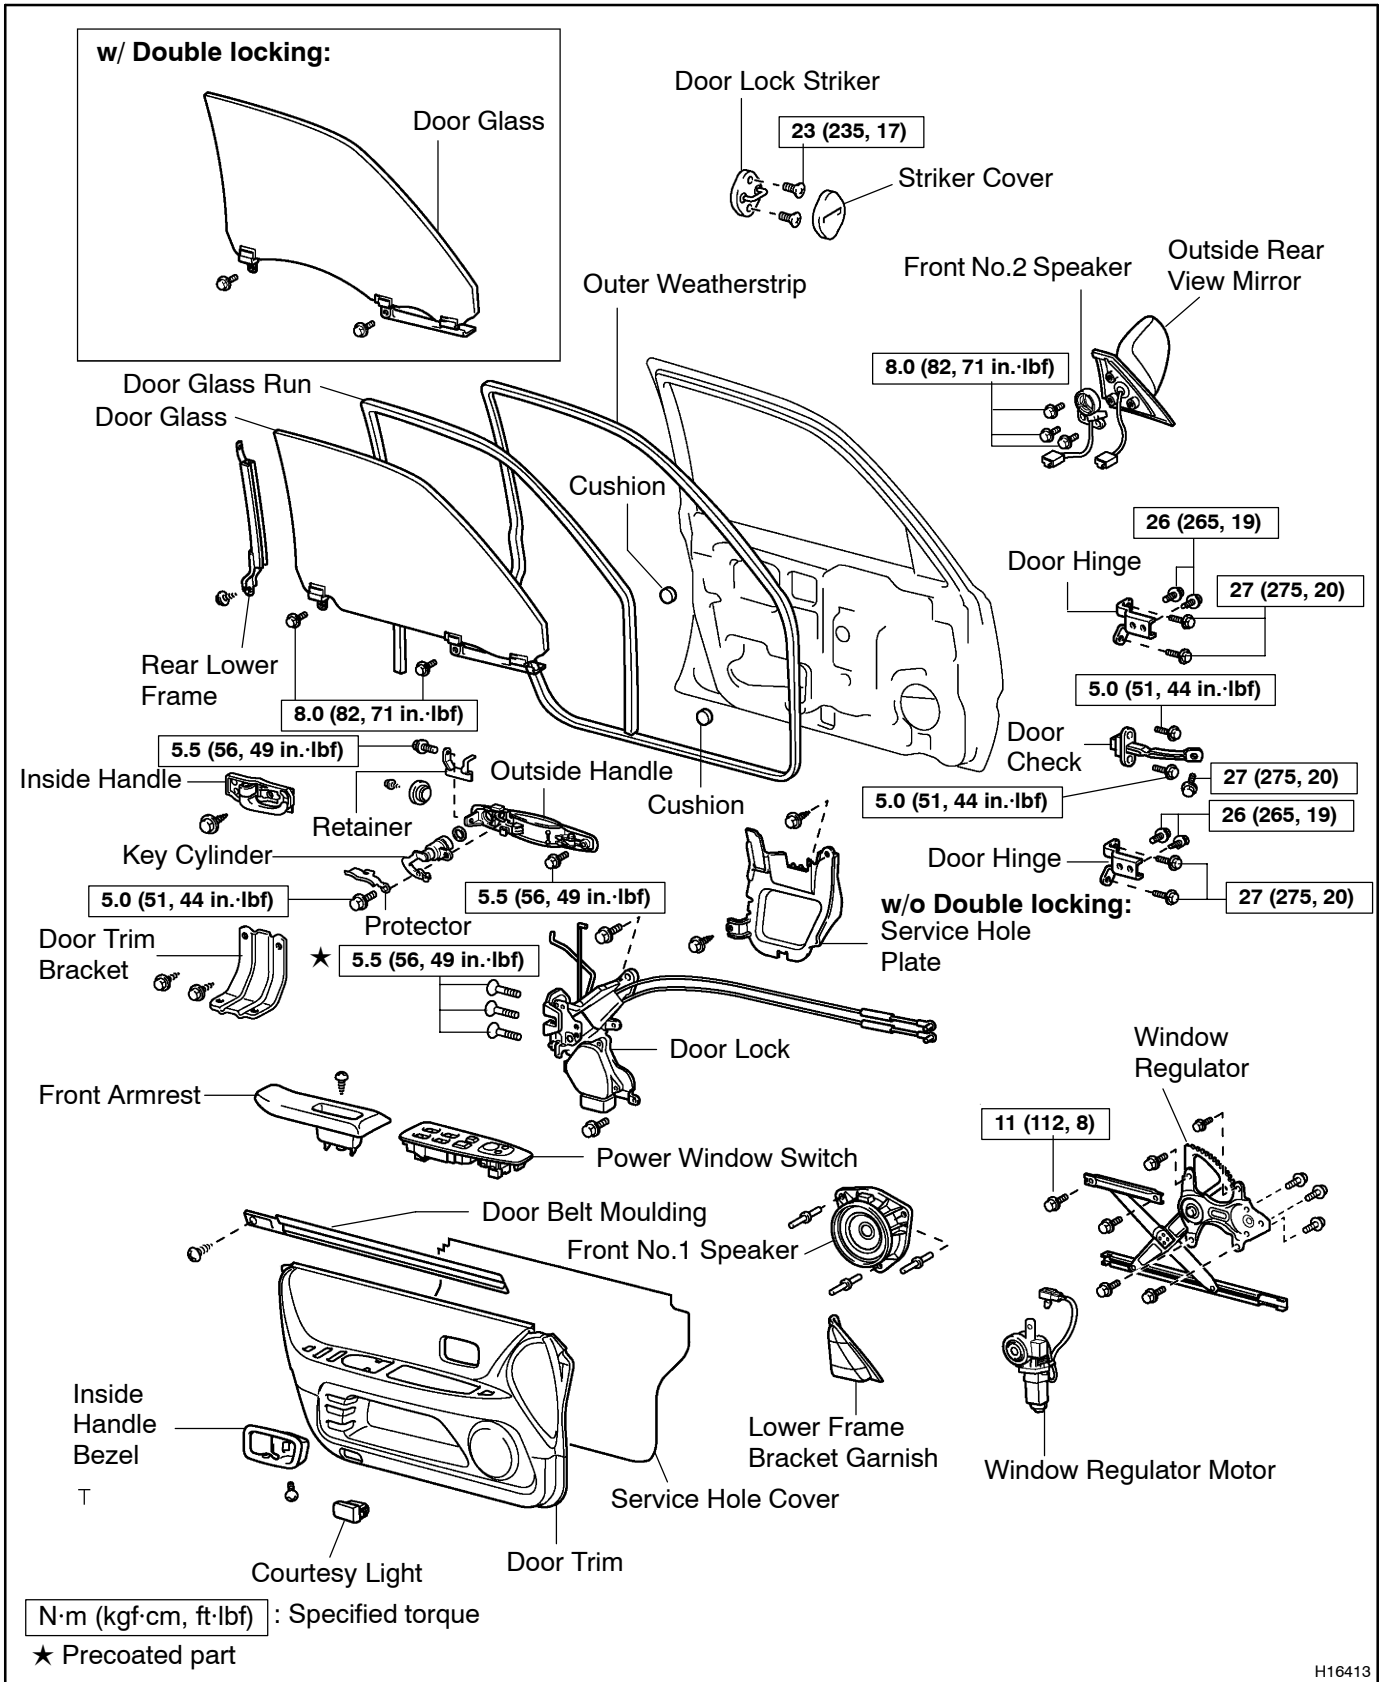

FRONT DOOR COMPONENTS

B03TH-01

H16413