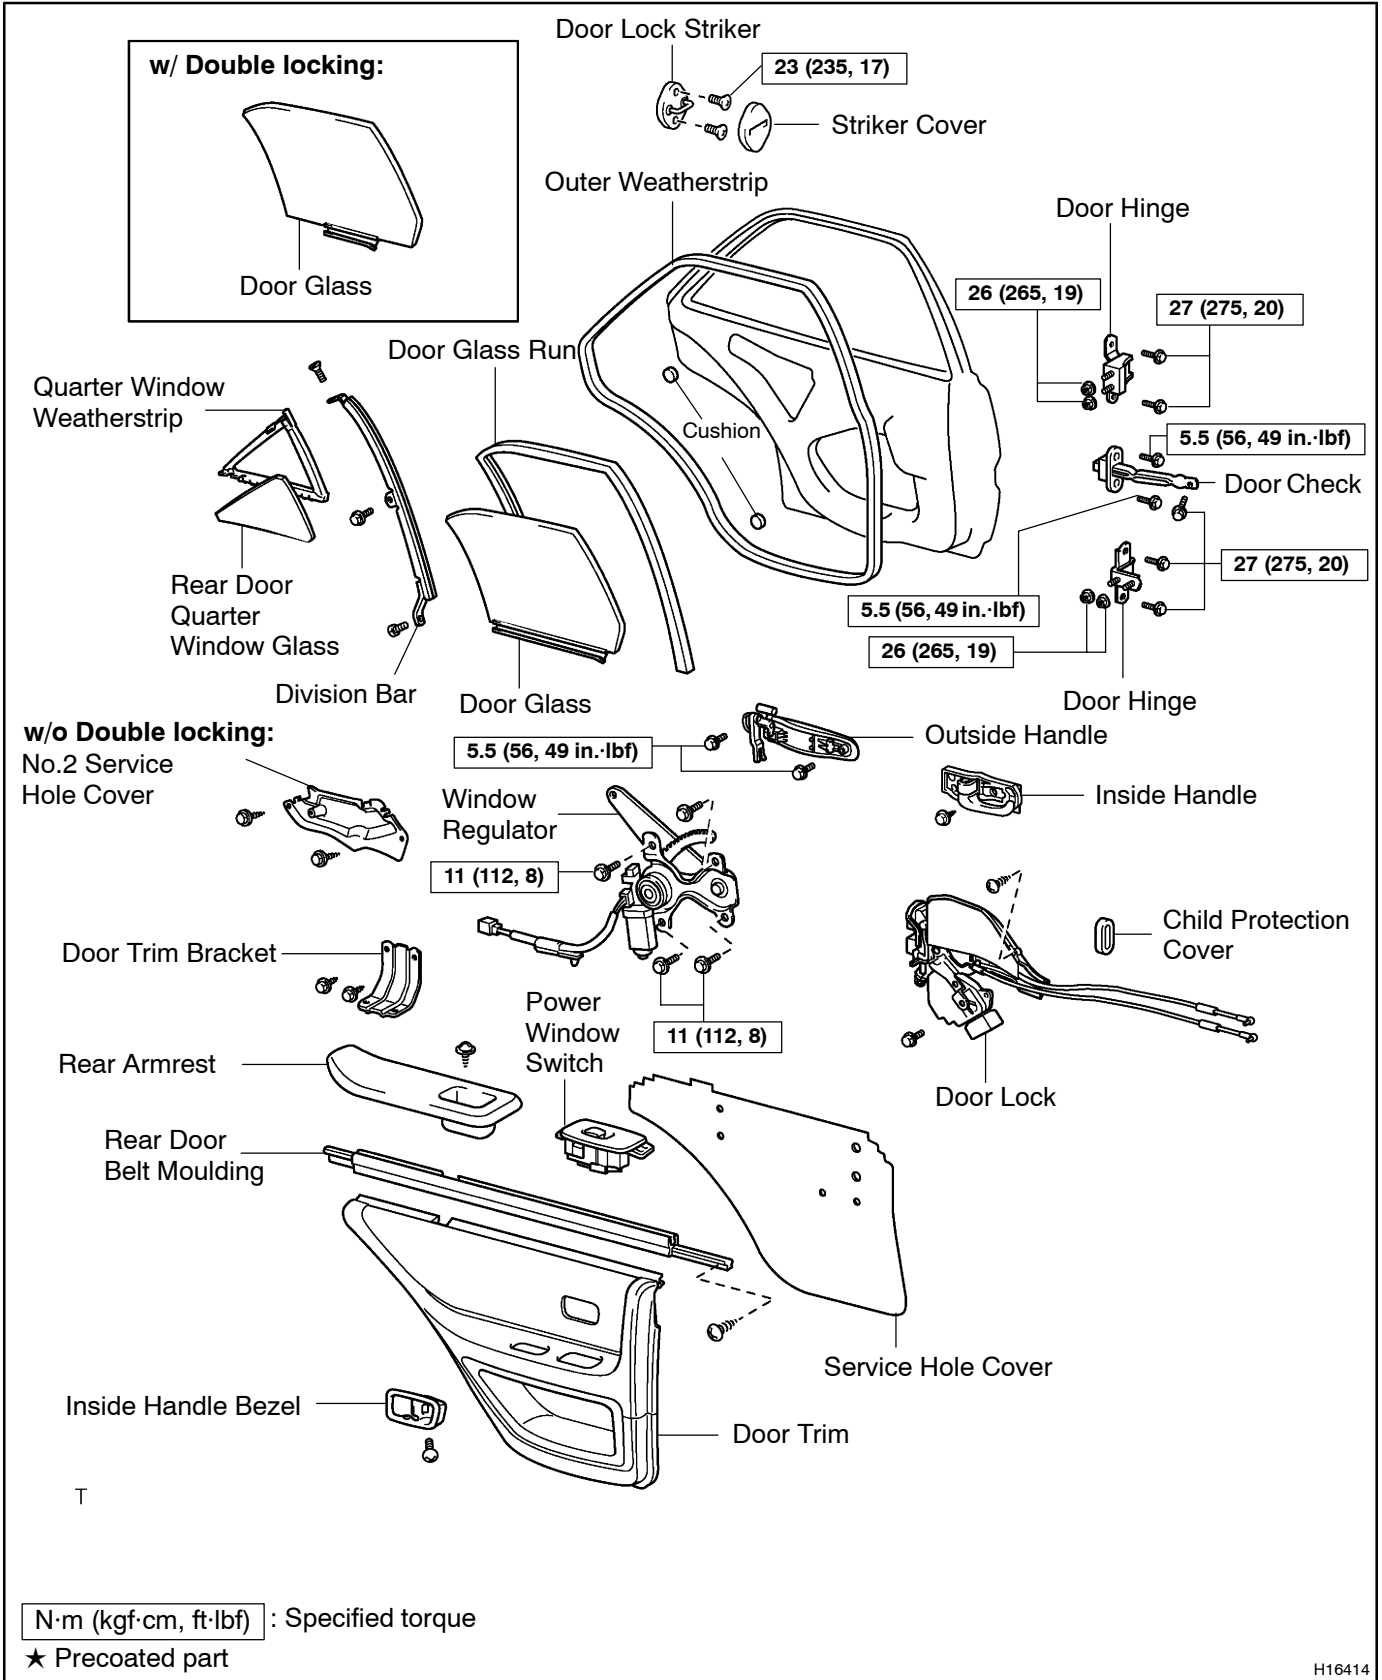

REAR DOOR COMPONENTS

B03TJ-01

H16414