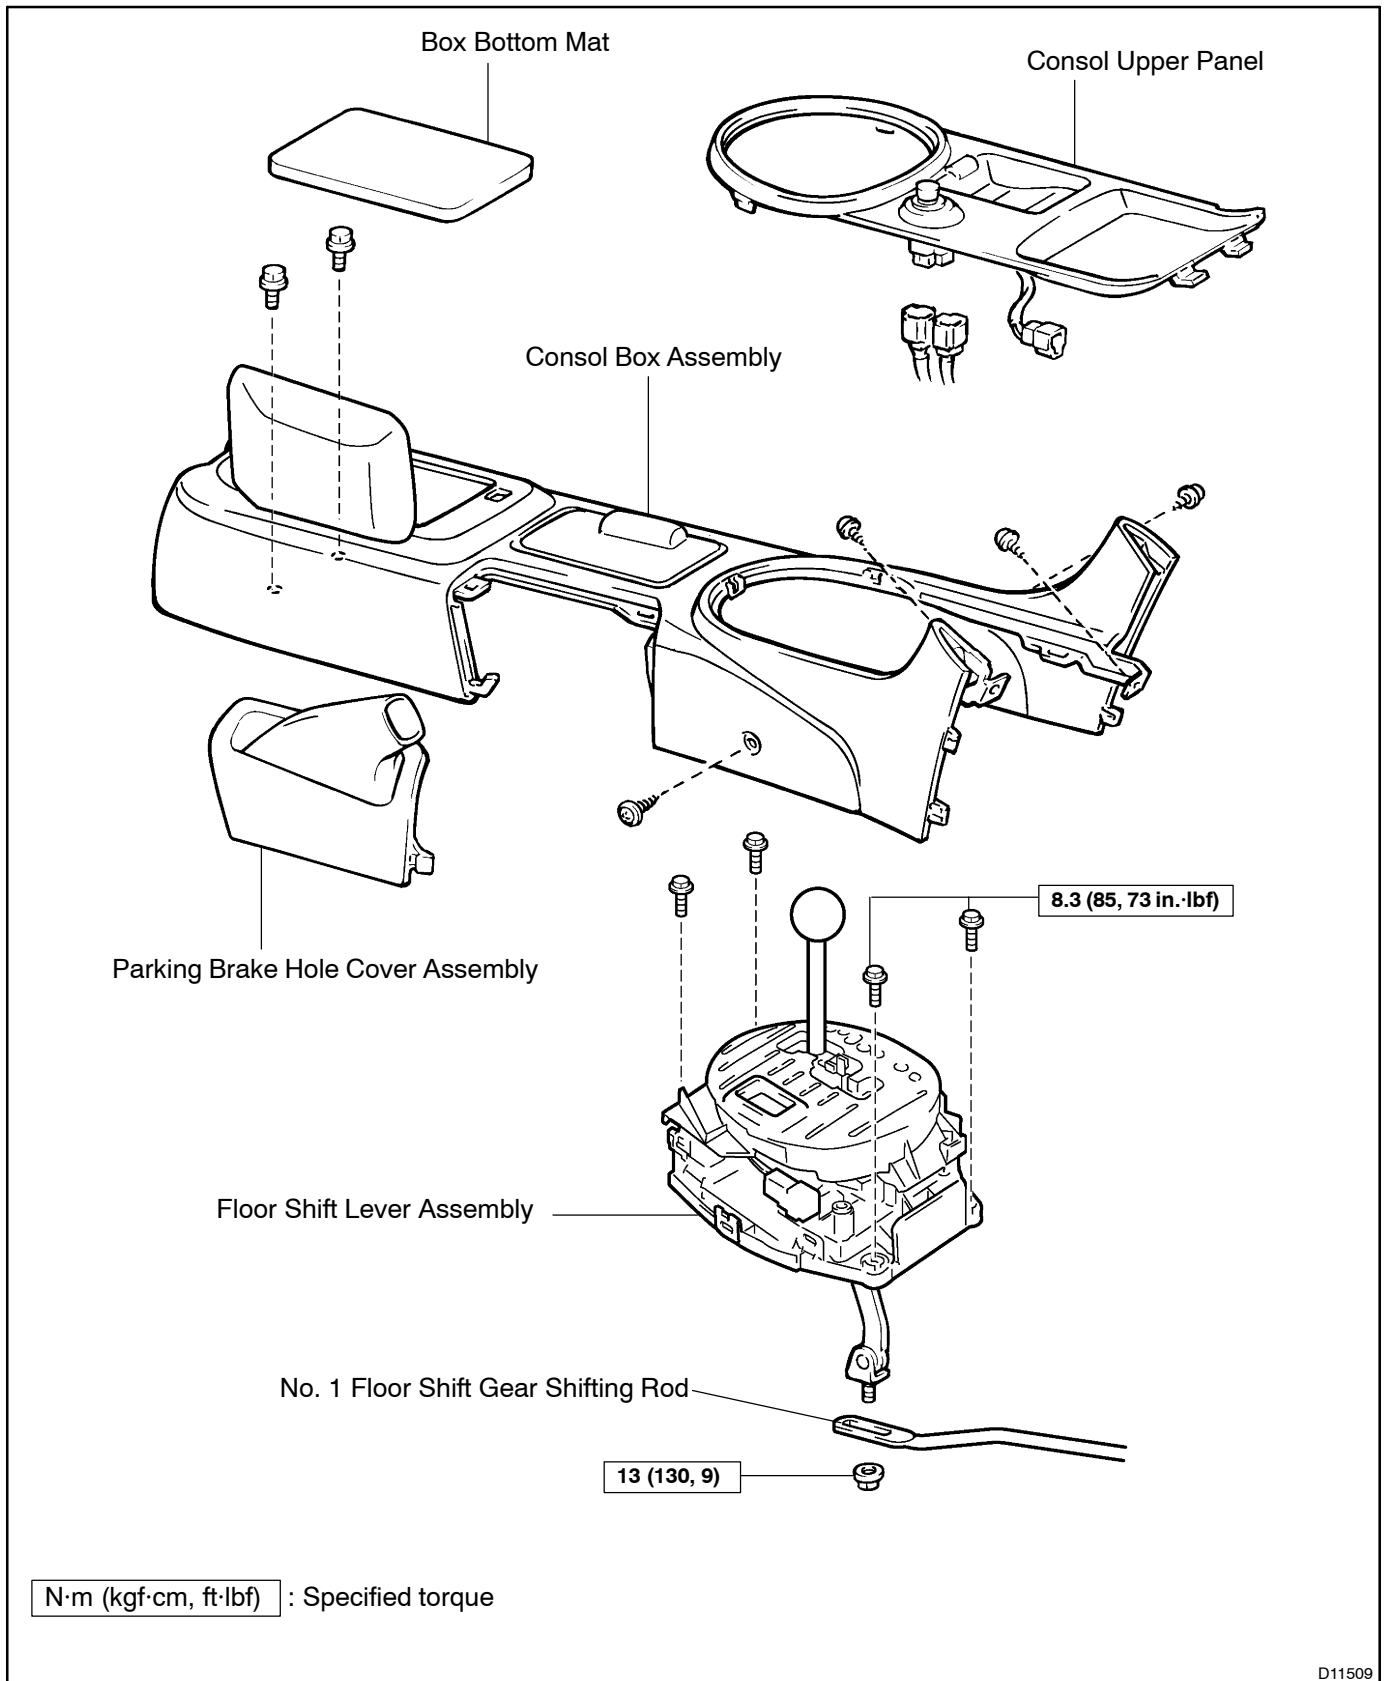

FLOOR SHIFT ASSEMBLY COMPONENTS

AT0HO-03

D11509

AUTOMATIC TRANSMISSION (A650E) - FLOOR SHIFT ASSEMBLY

D11540