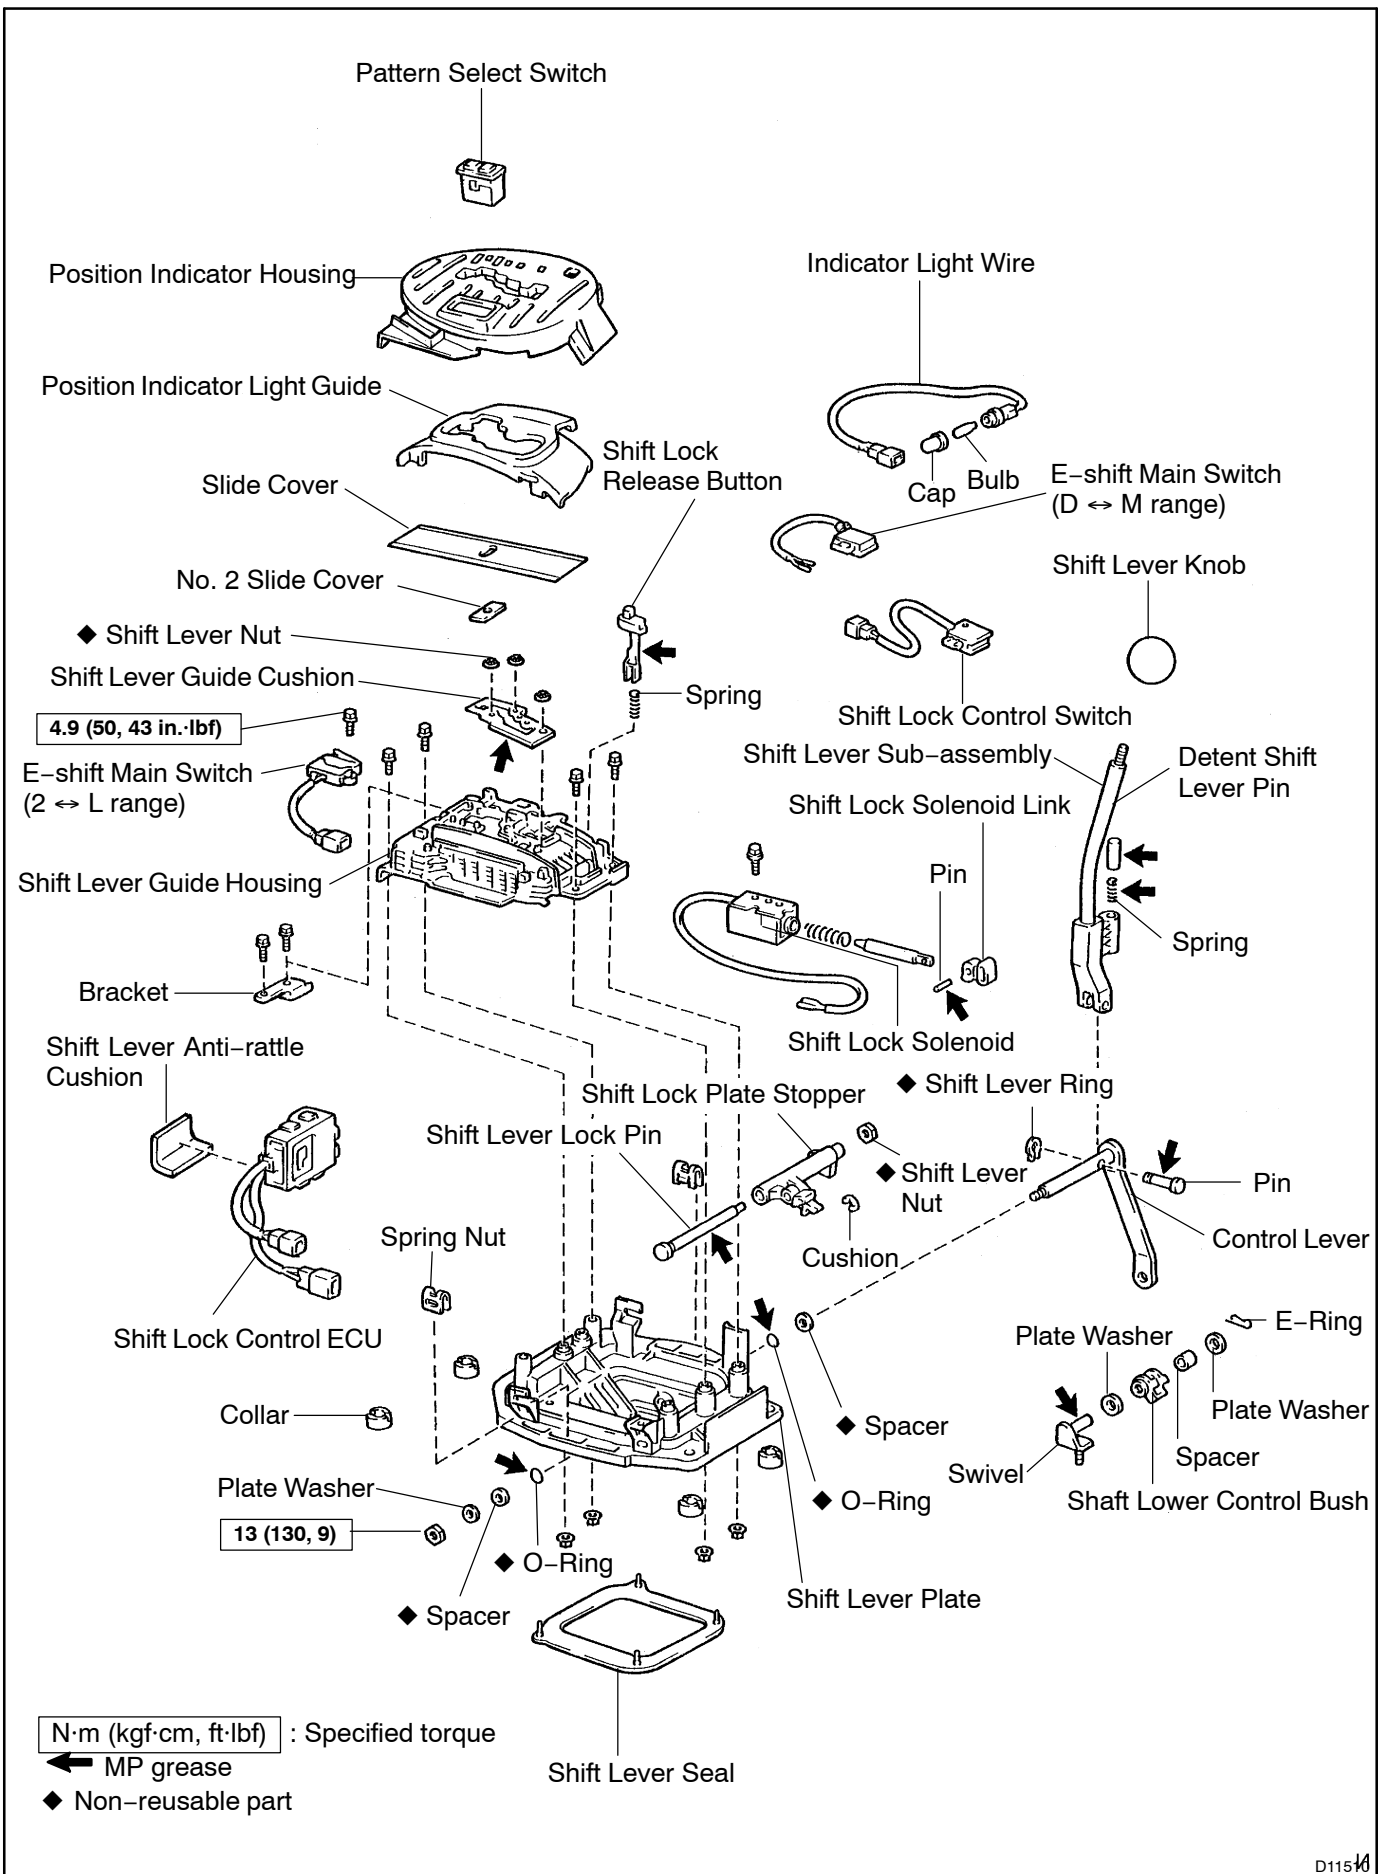

FLOOR SHIFT ASSEMBLY COMPONENTS

AT0HO-03

D11509

AUTOMATIC TRANSMISSION (A650E) - FLOOR SHIFT ASSEMBLY

D11540