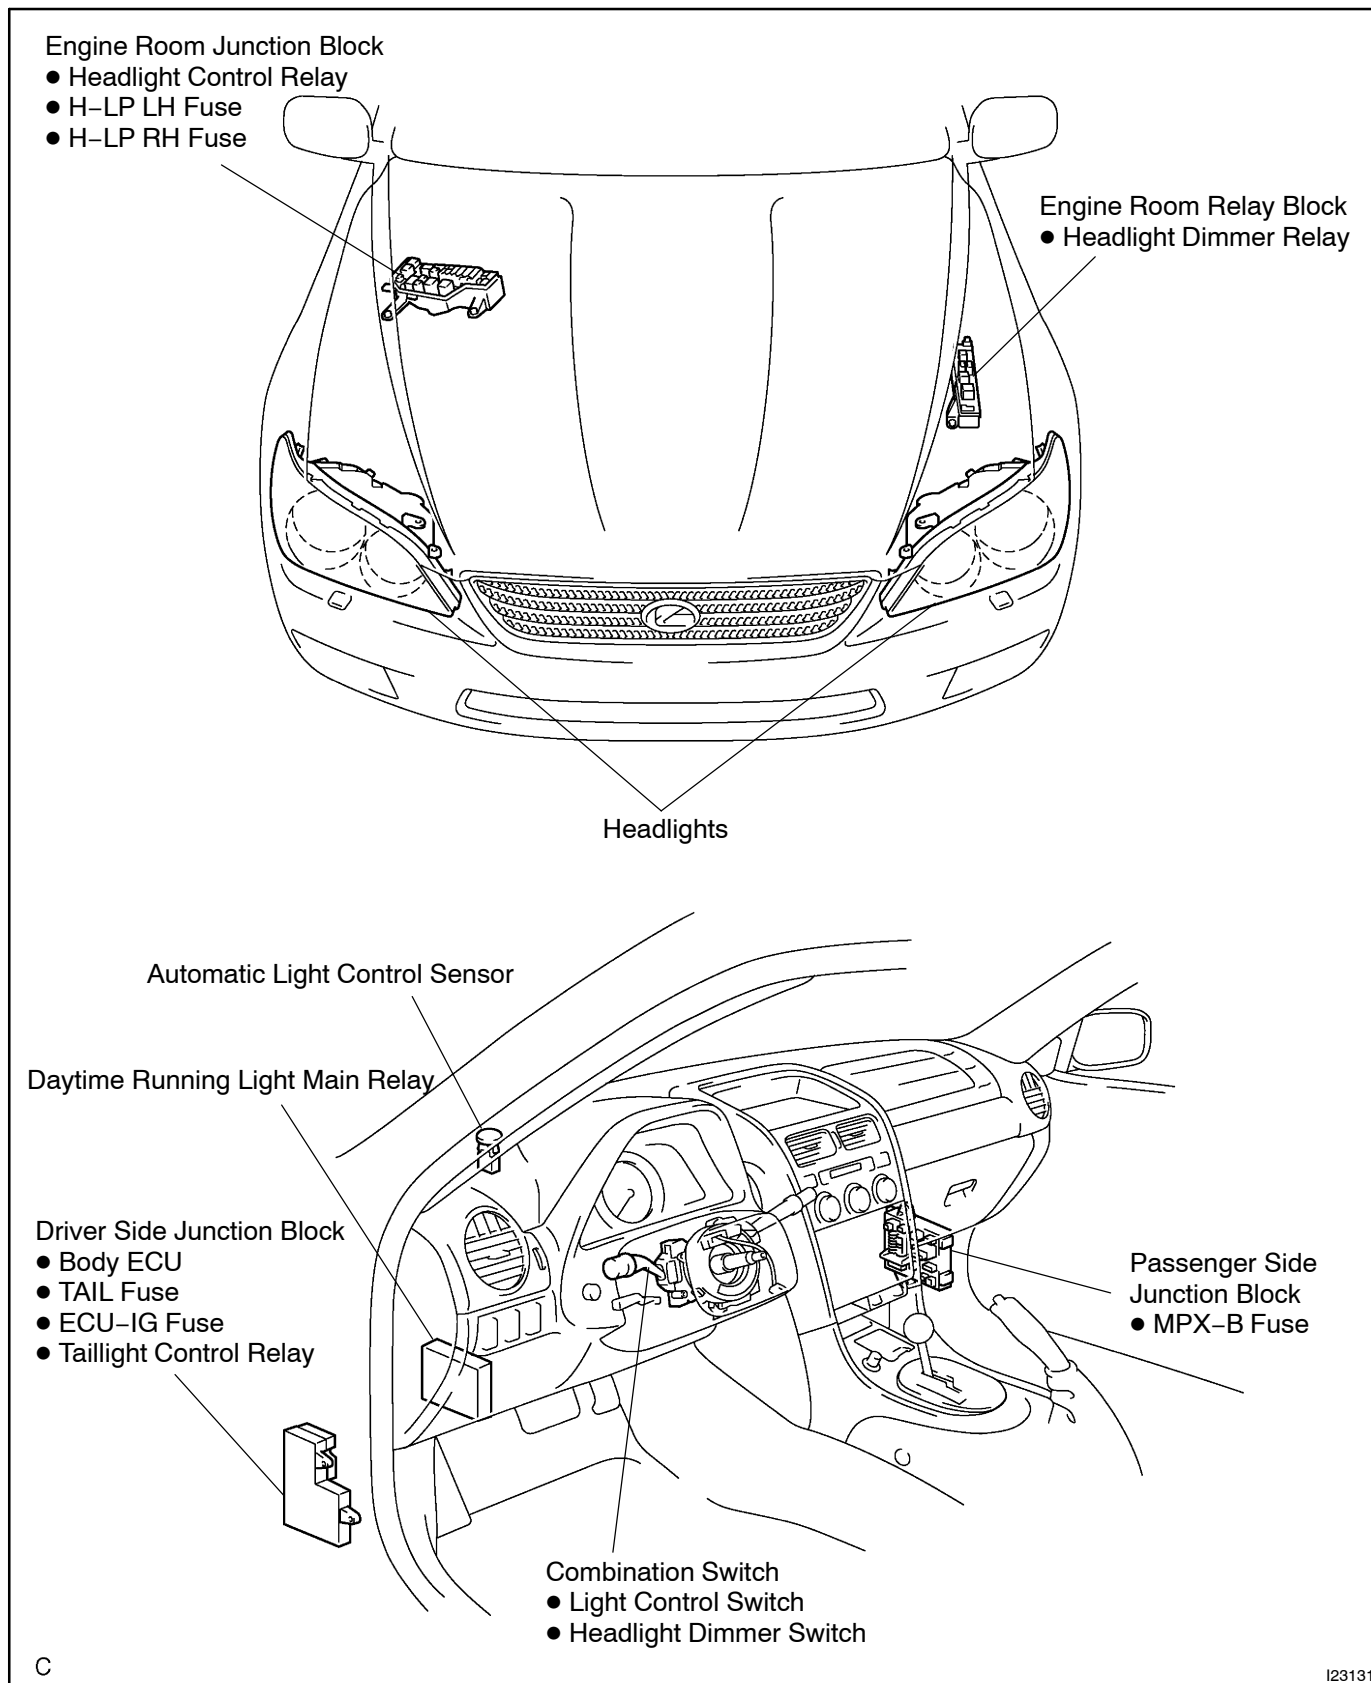

HEADLIGHT AND TAILLIGHT SYSTEM

BE296-01

LOCATION

I23131

Wagon:

C