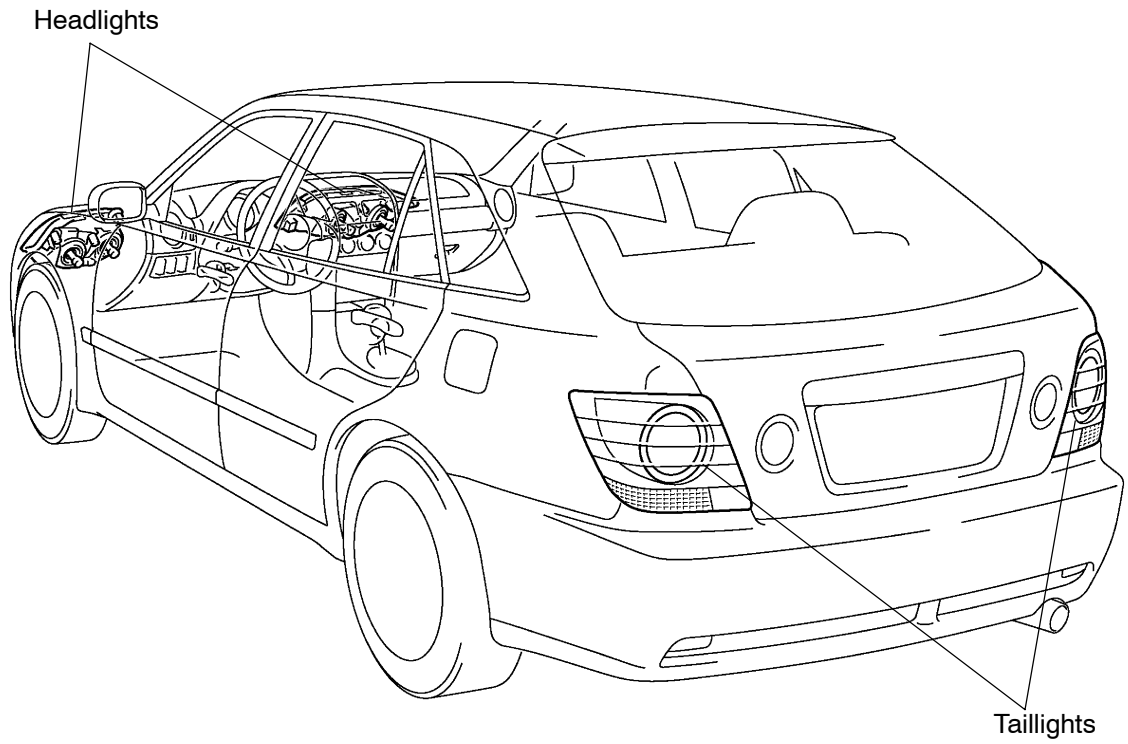

HEADLIGHT AND TAILLIGHT SYSTEM

BE296-01

LOCATION

I23131

Wagon:

C