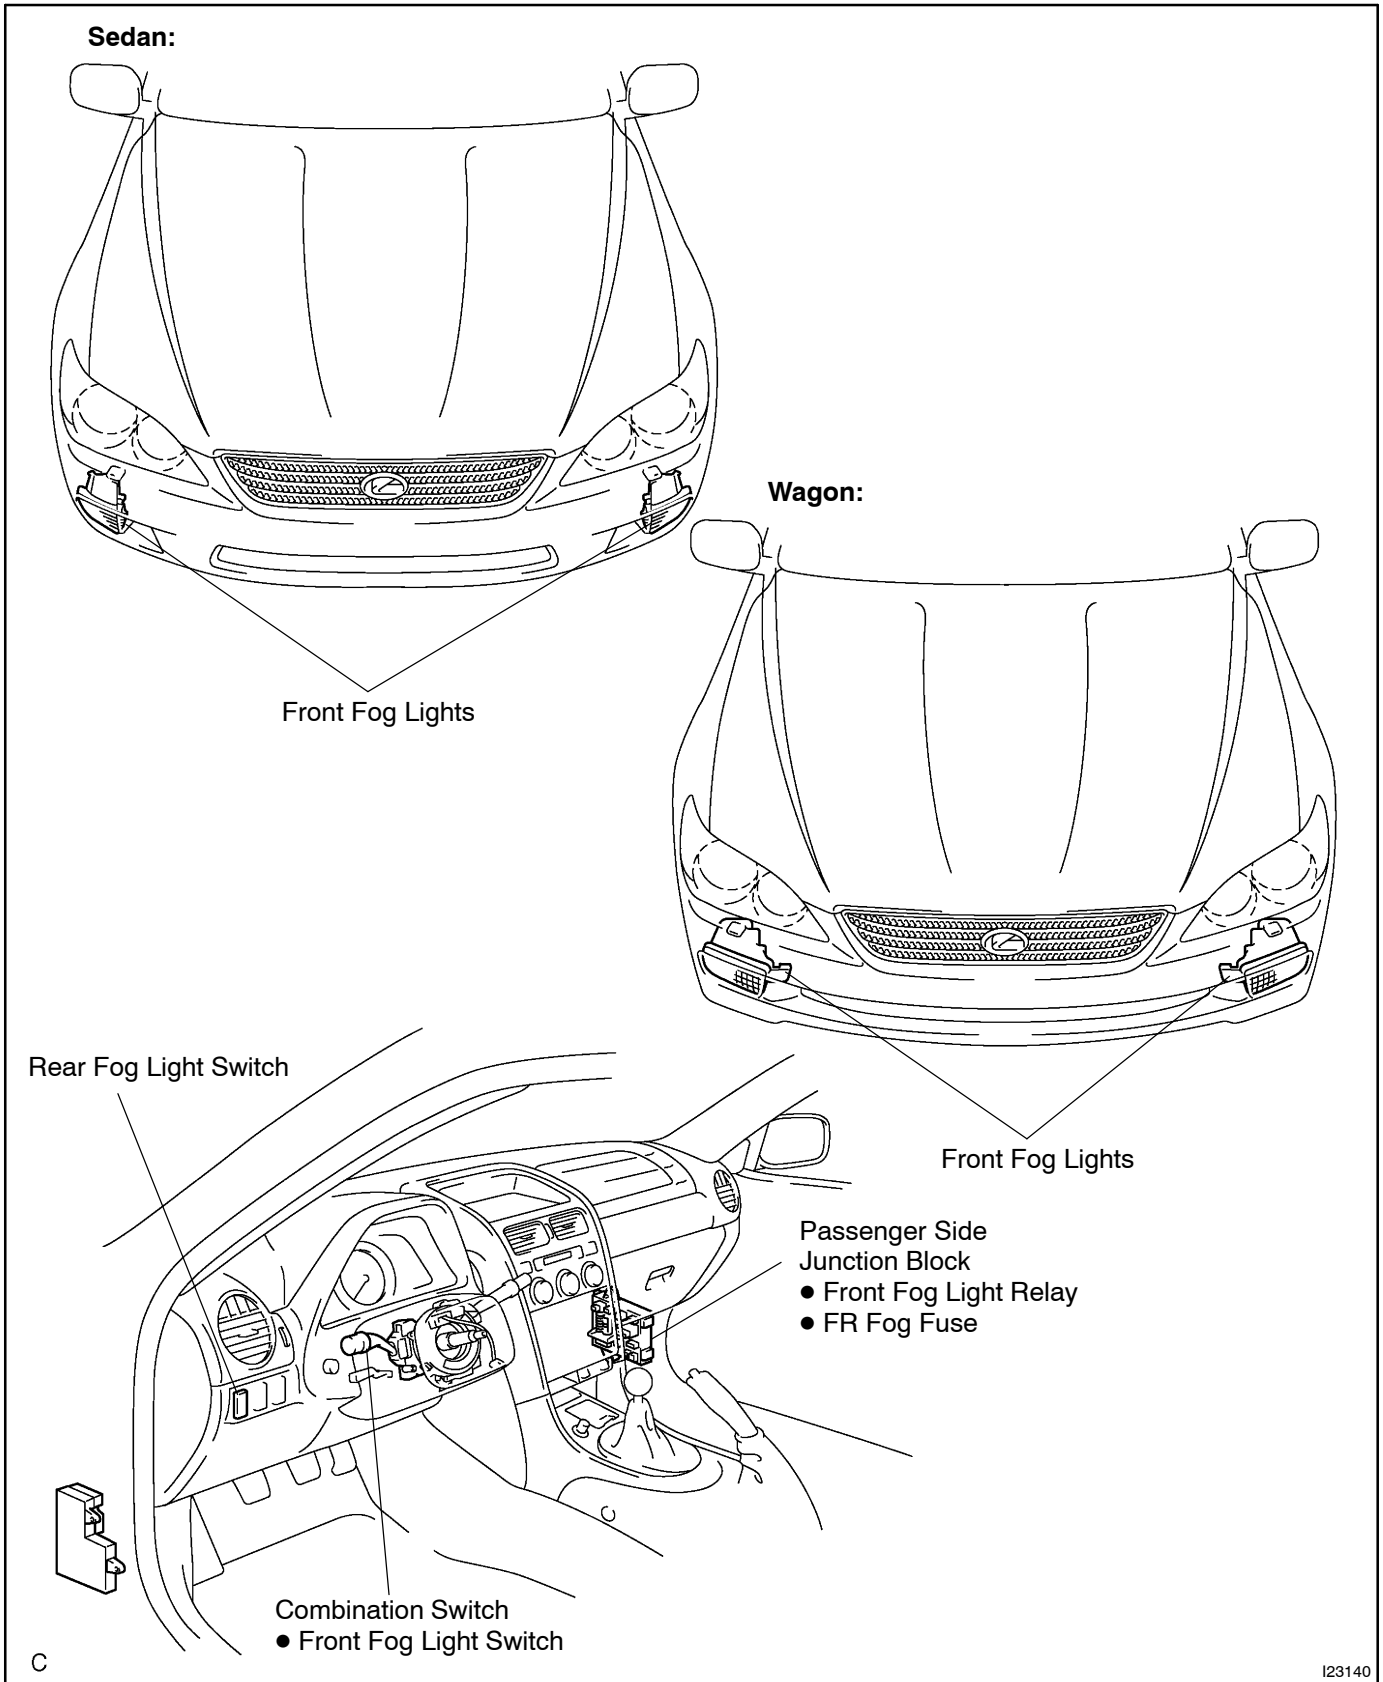

FOG LIGHT SYSTEM

LOCATION

BE299-01

Sedan:

Wagon: