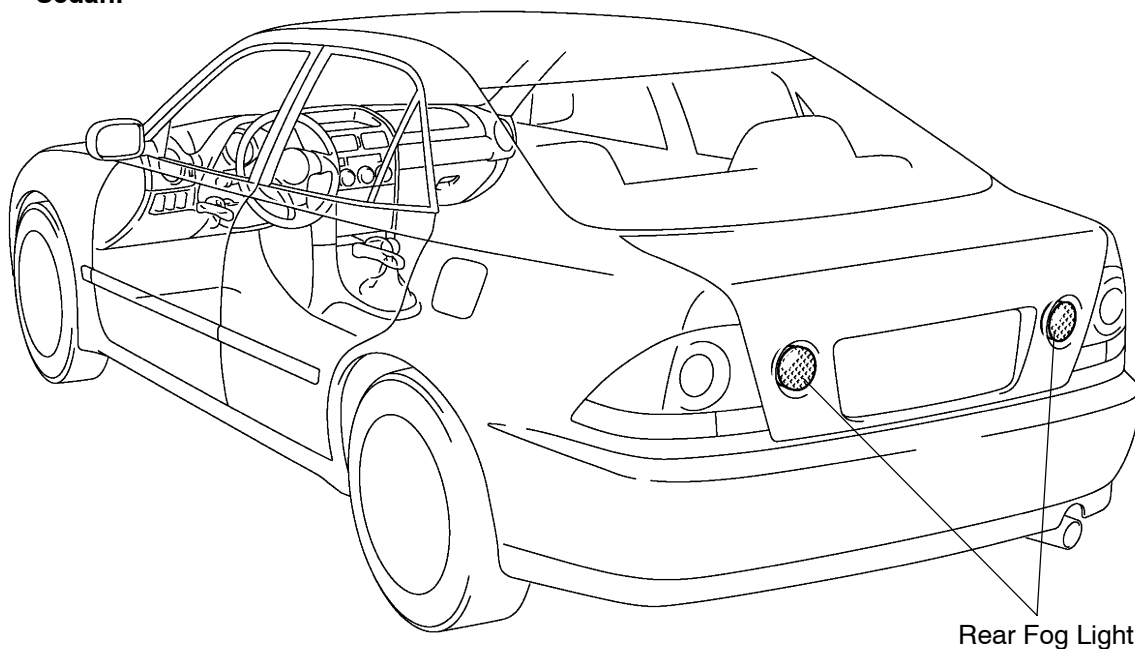

FOG LIGHT SYSTEM

LOCATION

BE299-01

Sedan:

Wagon: