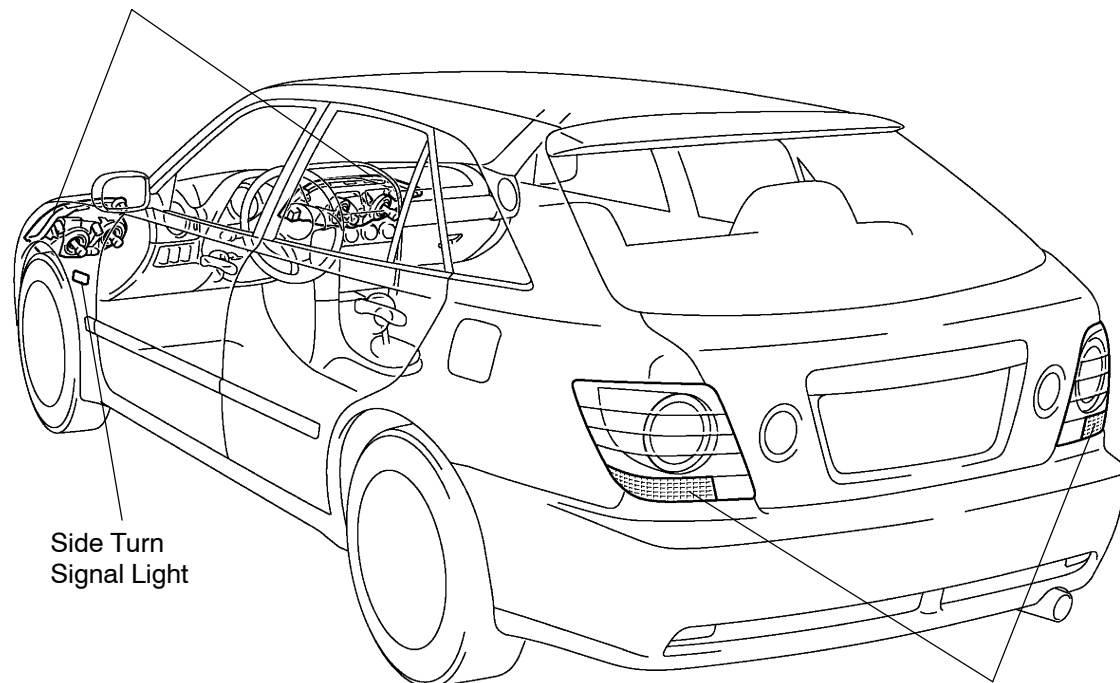

# TURN SIGNAL AND HAZARD WARNING SYSTEM LOCATION

BE0H0-10

**Wagon:**

Turn Signal Lights

Side Turn  
Signal Light

Turn Signal Lights

C

I23195