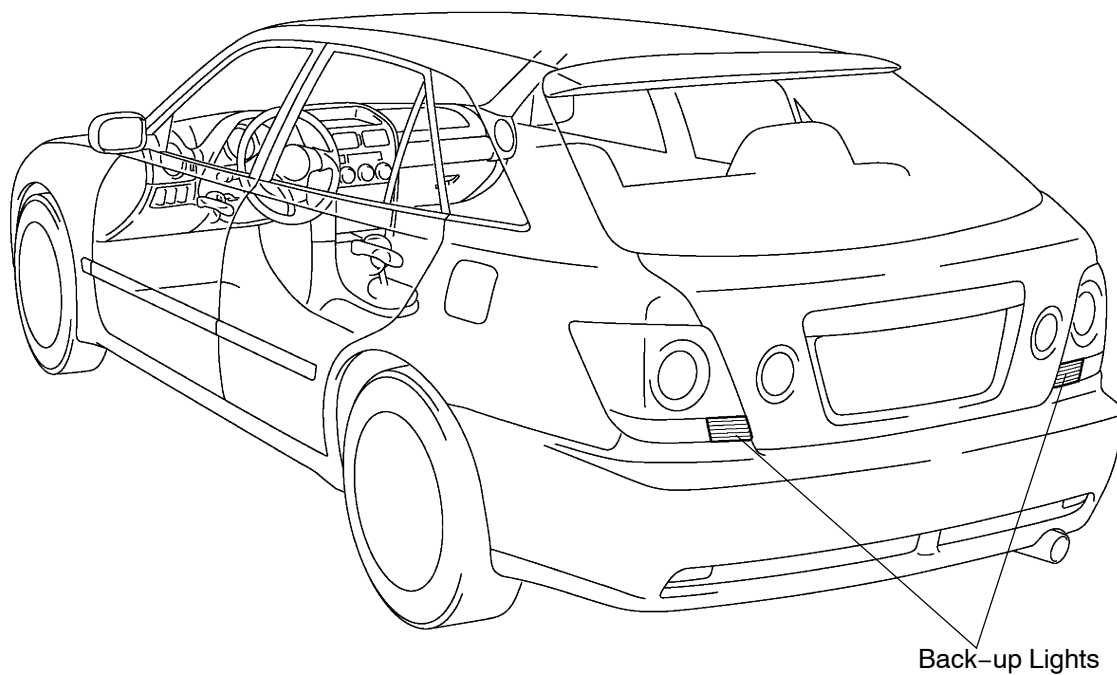

BACK-UP LIGHT SYSTEM LOCATION

BEOGW-10

Wagon:

C

123257