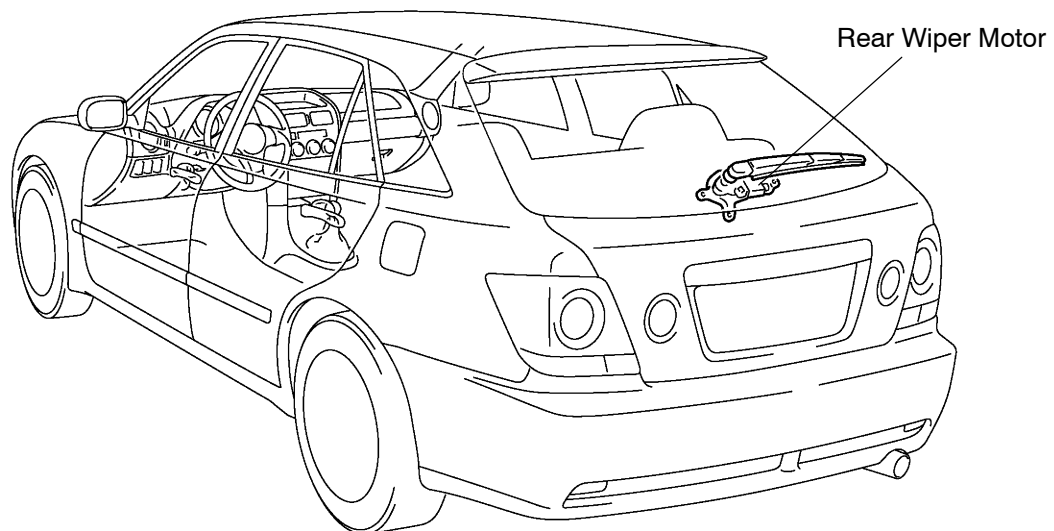

WIPER AND WASHER SYSTEM

LOCATION

BE29D-01

123205

Wagon:

C

123206