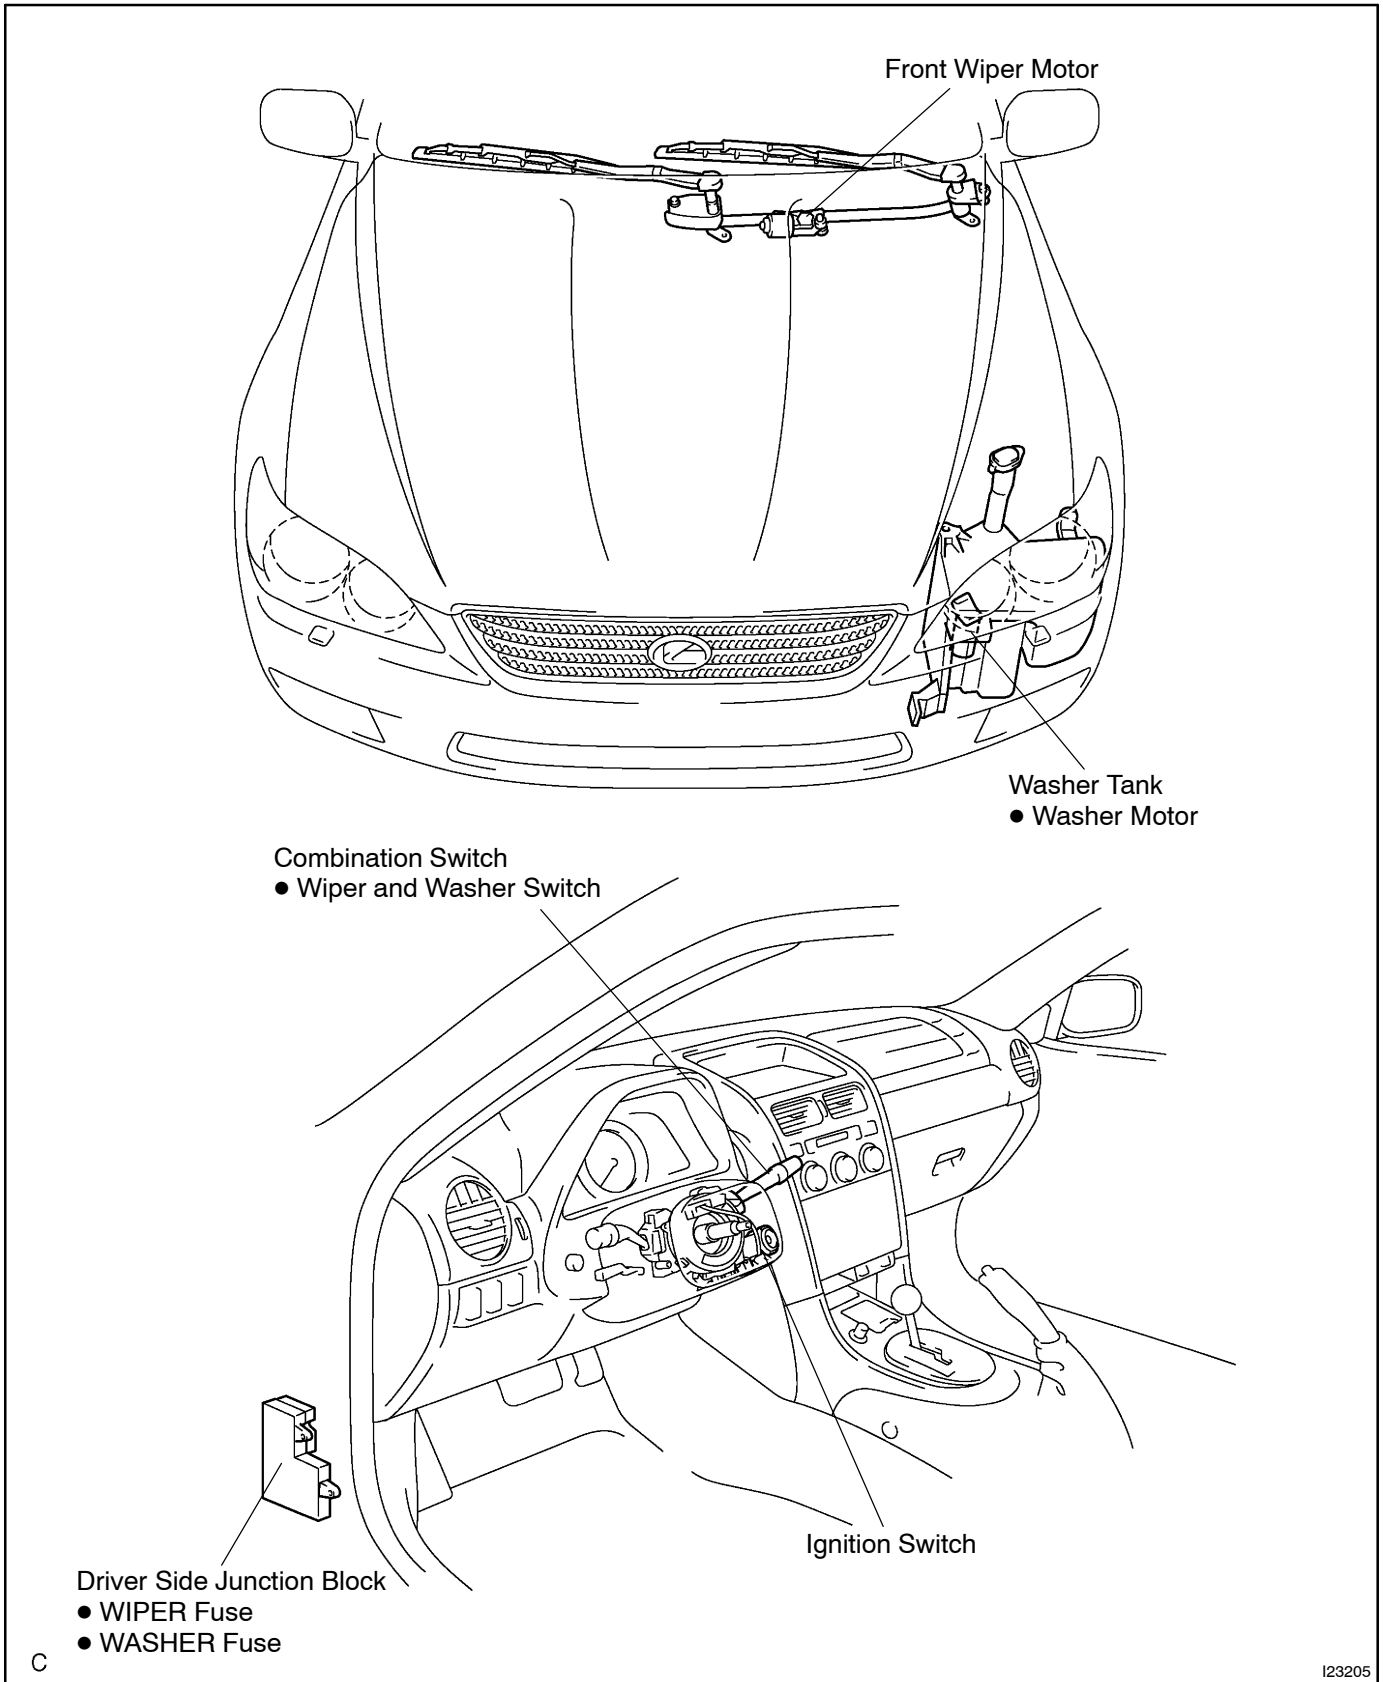

WIPER AND WASHER SYSTEM

LOCATION

BE29D-01

123205

Wagon:

C

123206