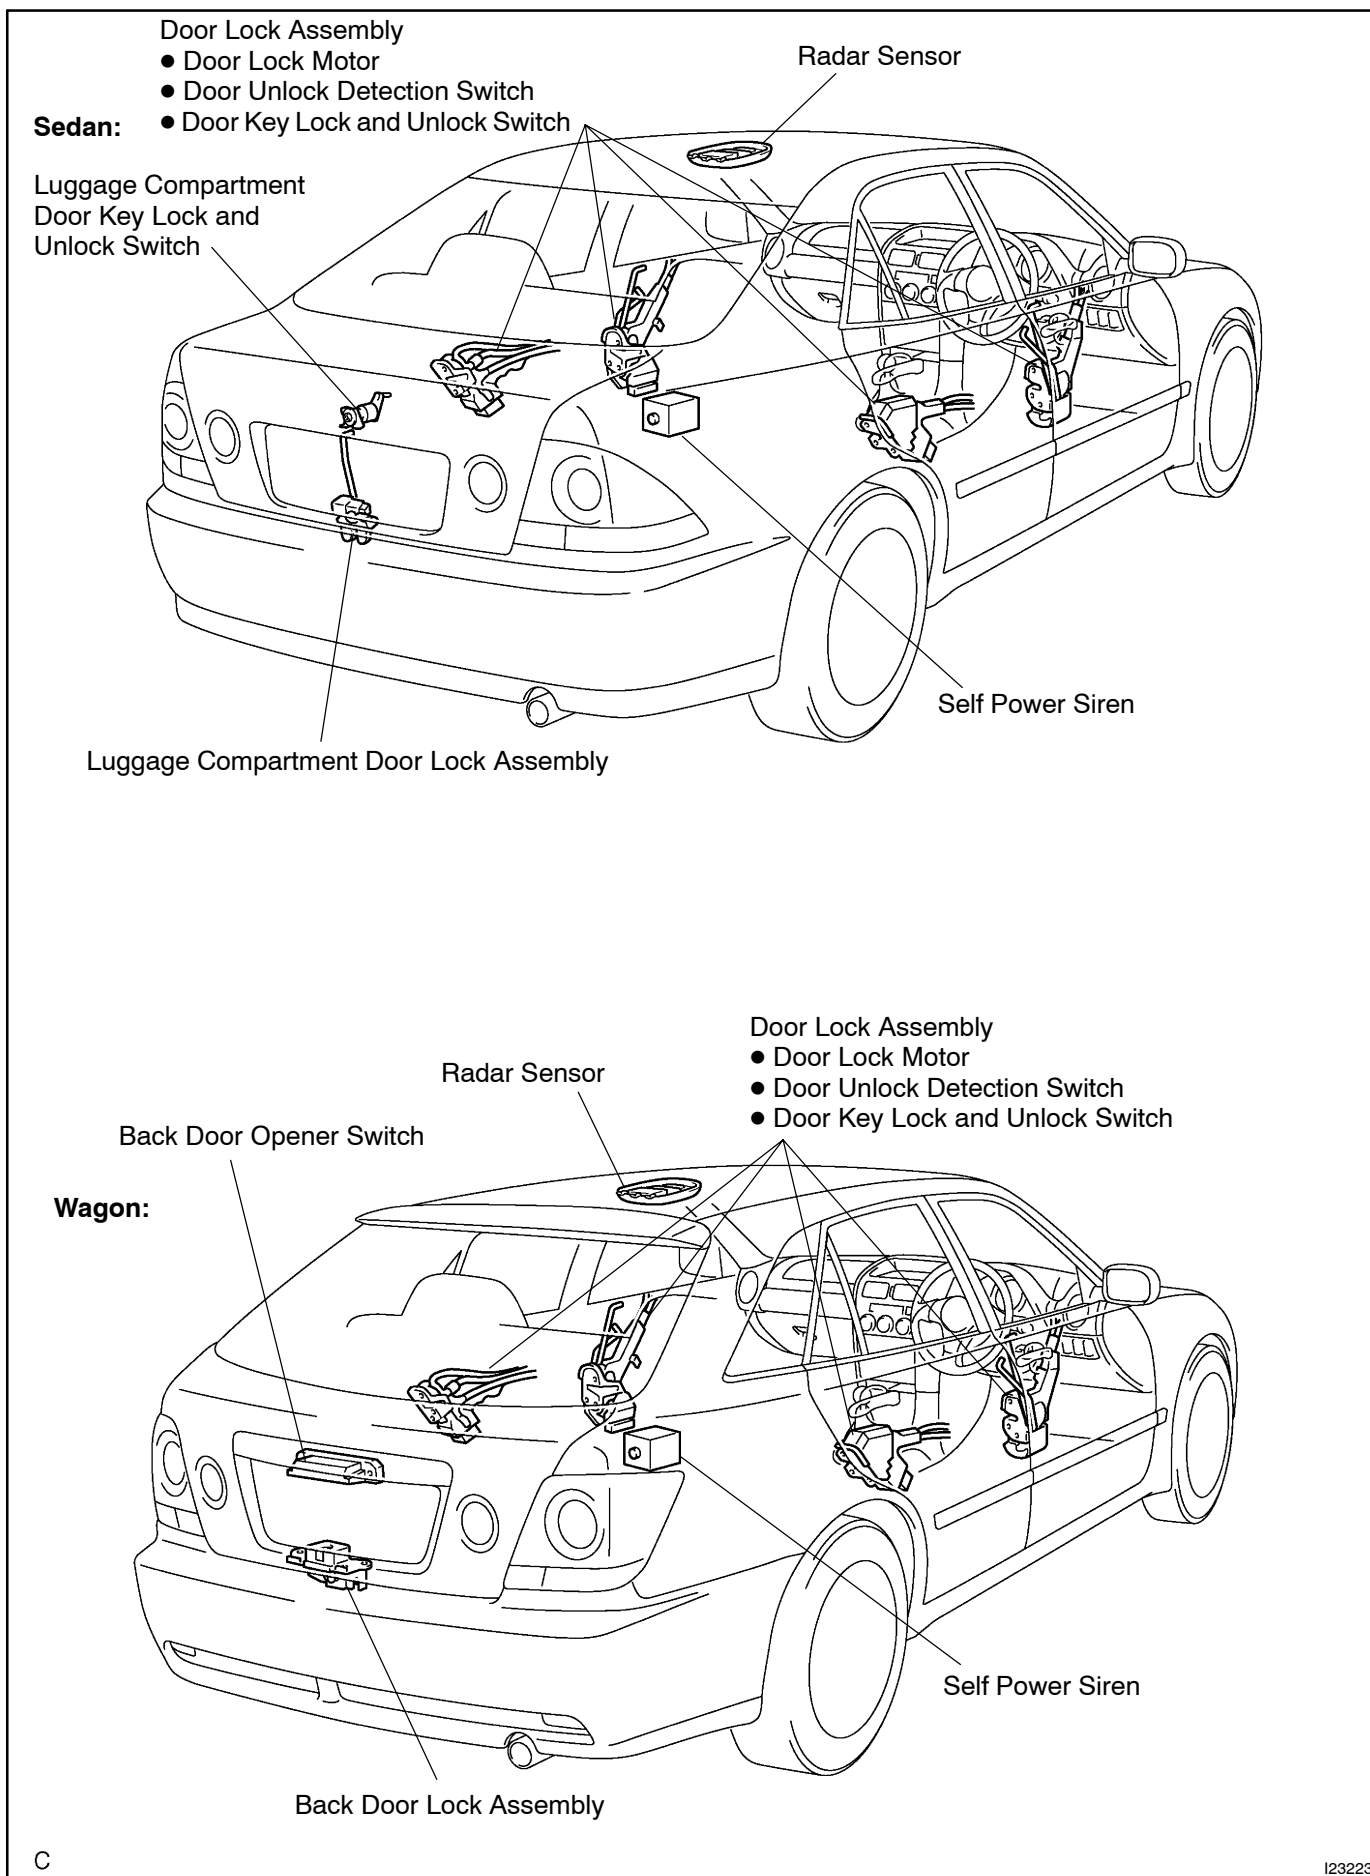

THEFT DETERRENT SYSTEM

LOCATION

BE29J-01

C

I23223