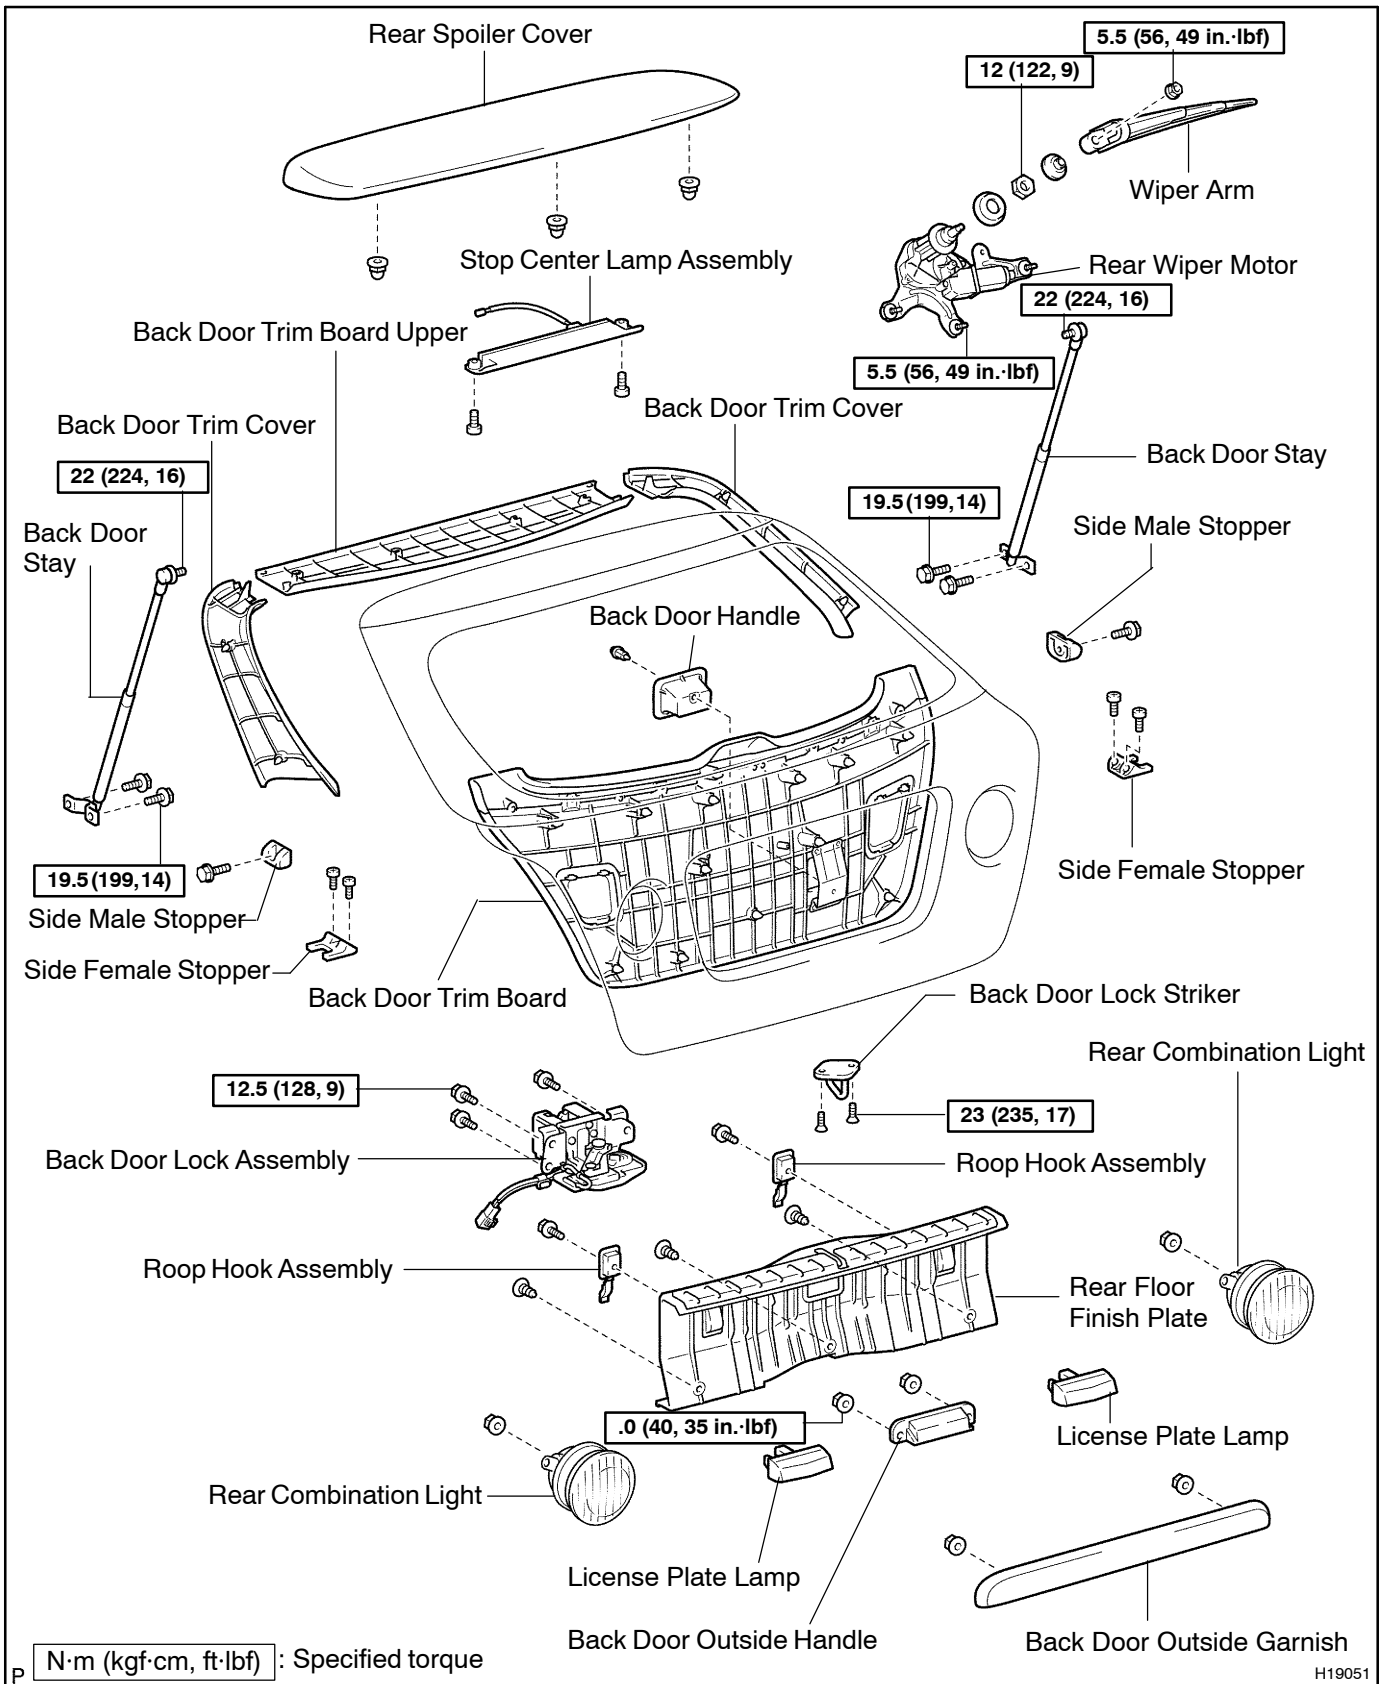

BACK DOOR COMPONENTS

BO4BT-01

H19051