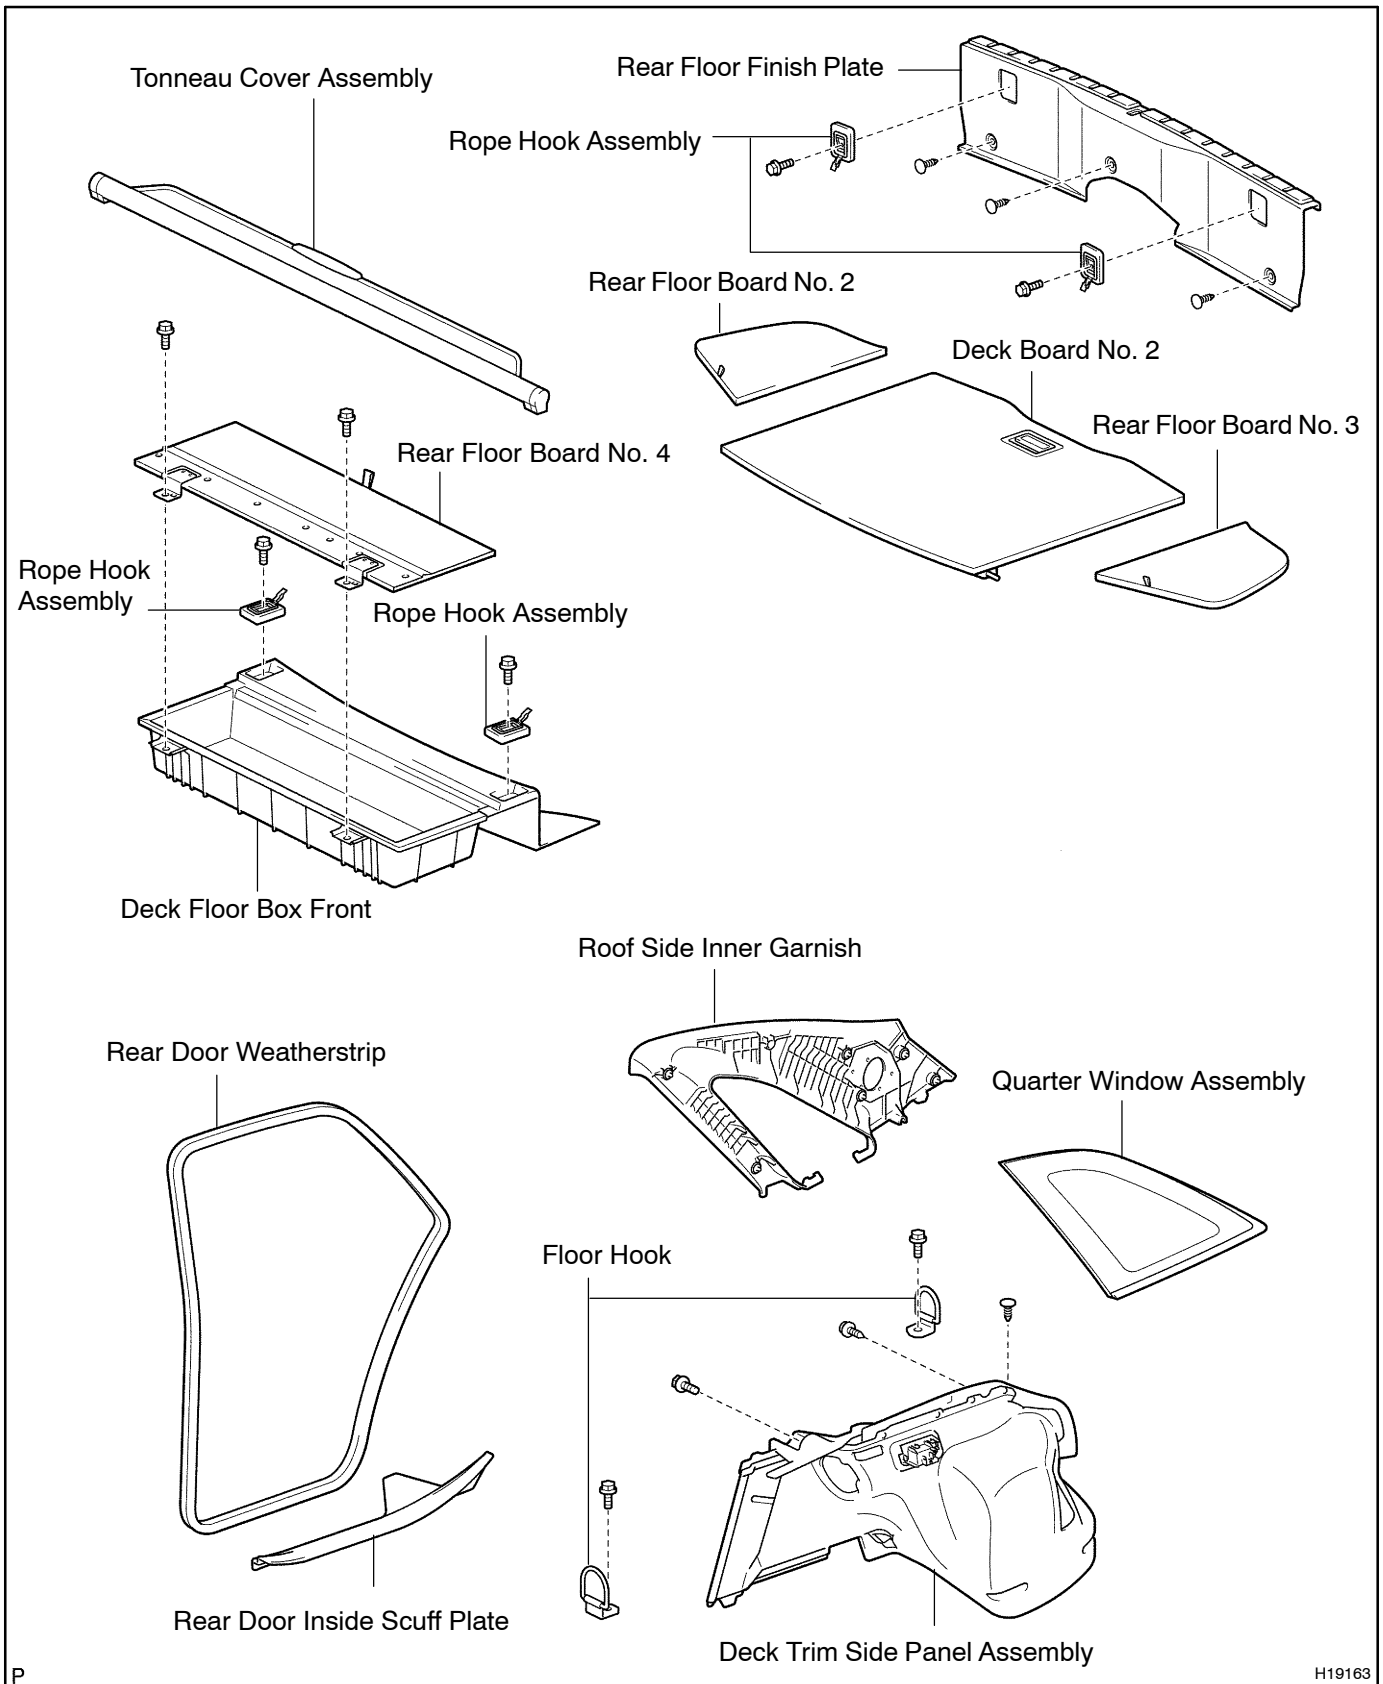

QUARTER WINDOW GLASS COMPONENTS

BO4BN-01

P

H19163