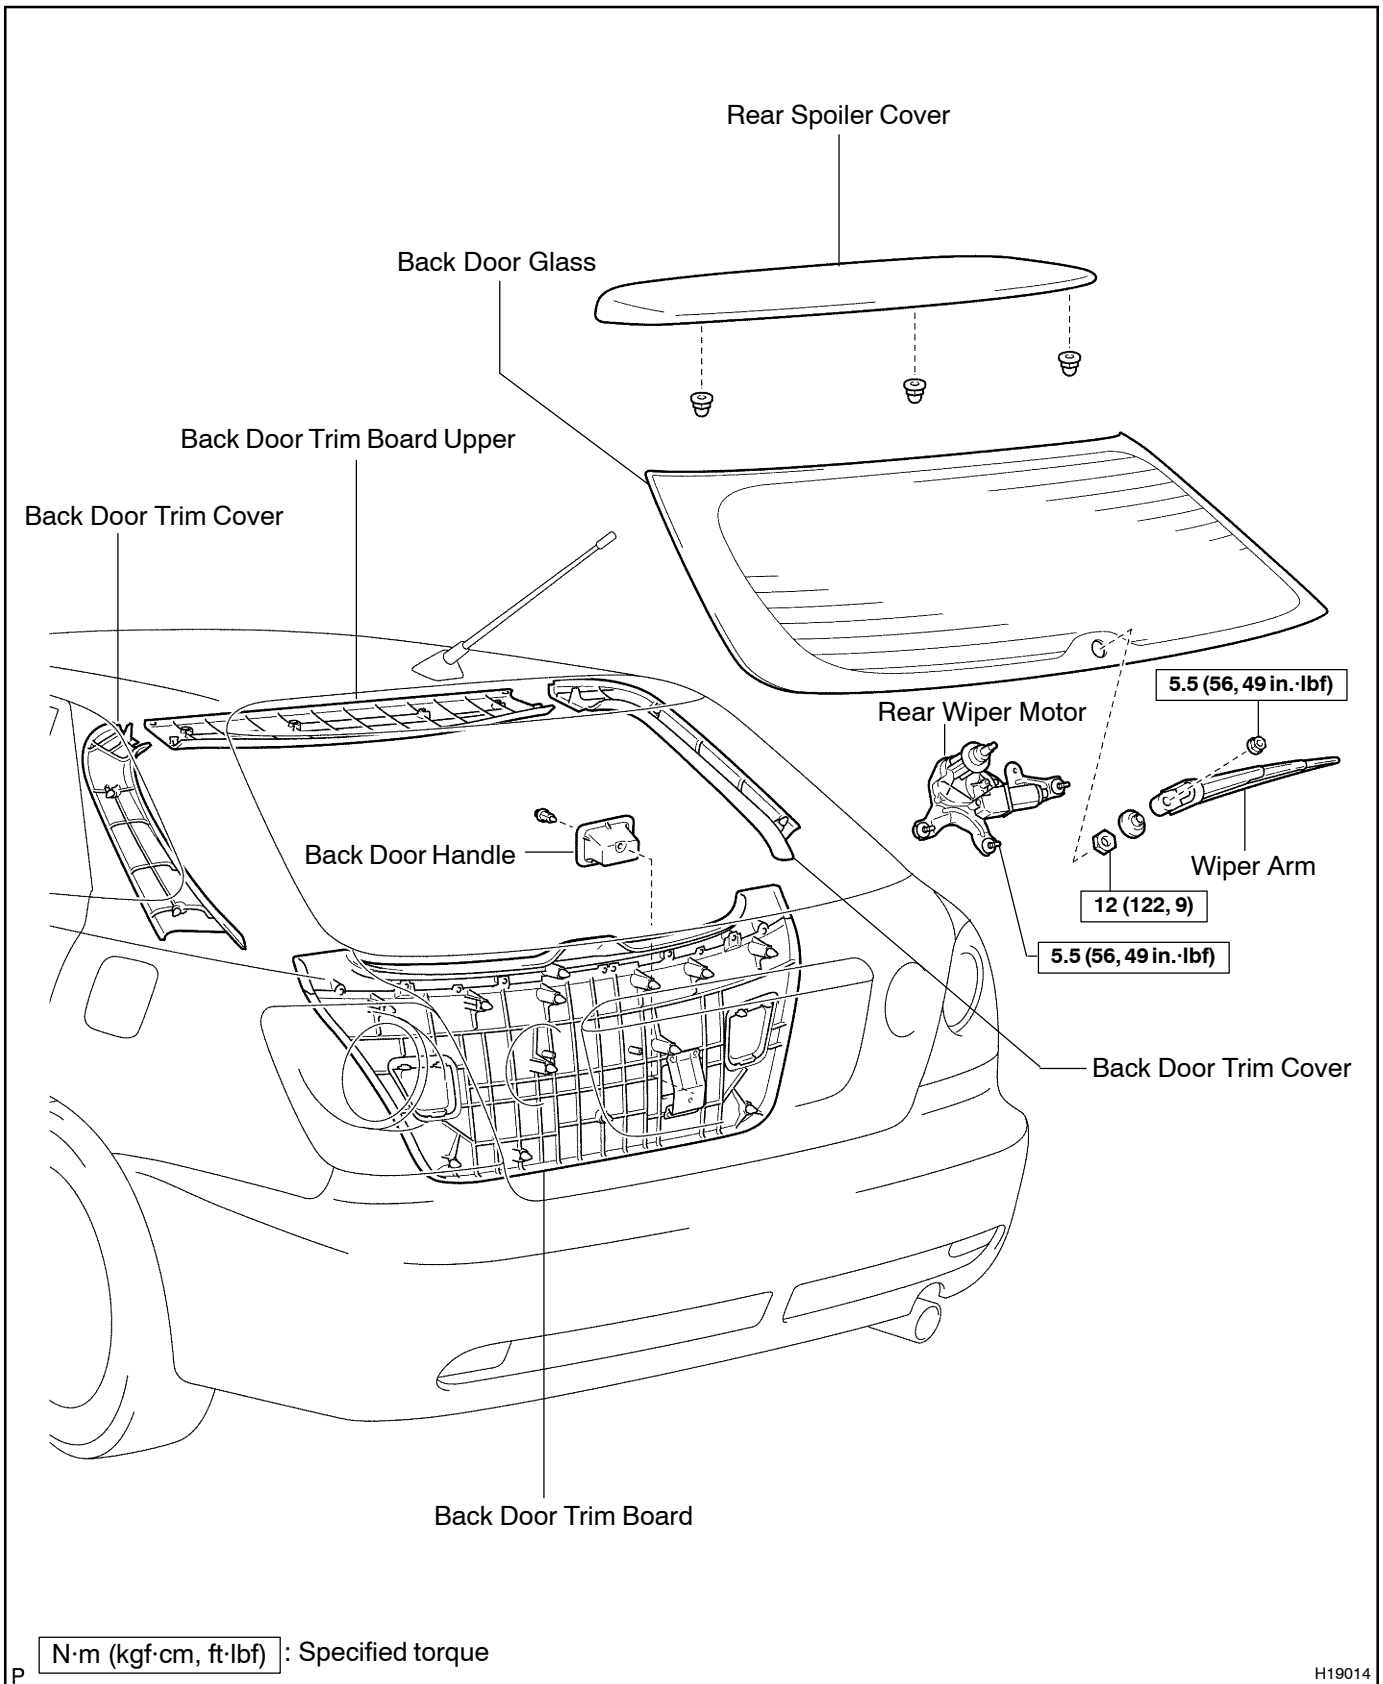

BACK DOOR GLASS COMPONENTS

BO4BL-01

H19014