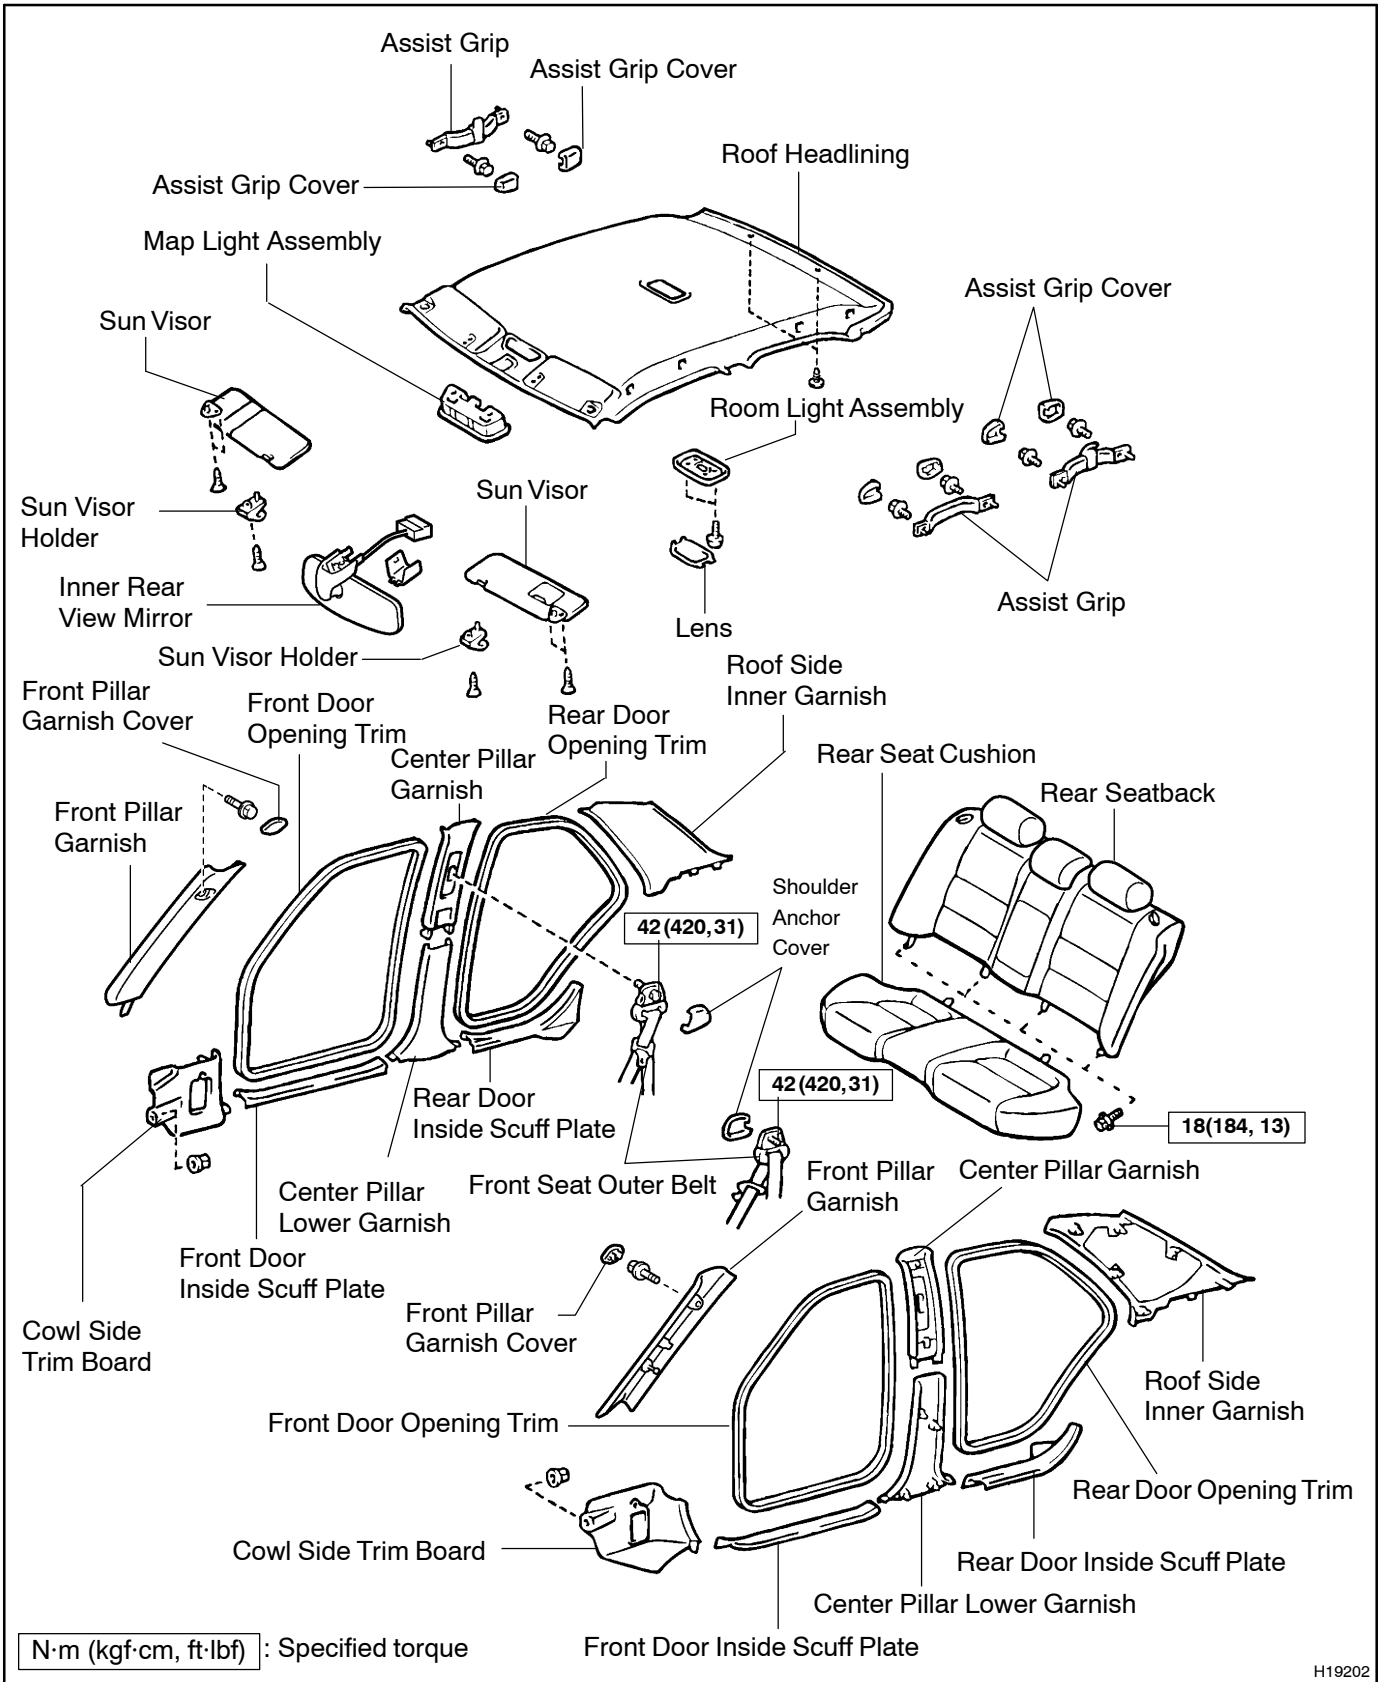

ROOF HEADLINING (Sedan) COMPONENTS

BO4CS-01

H19202