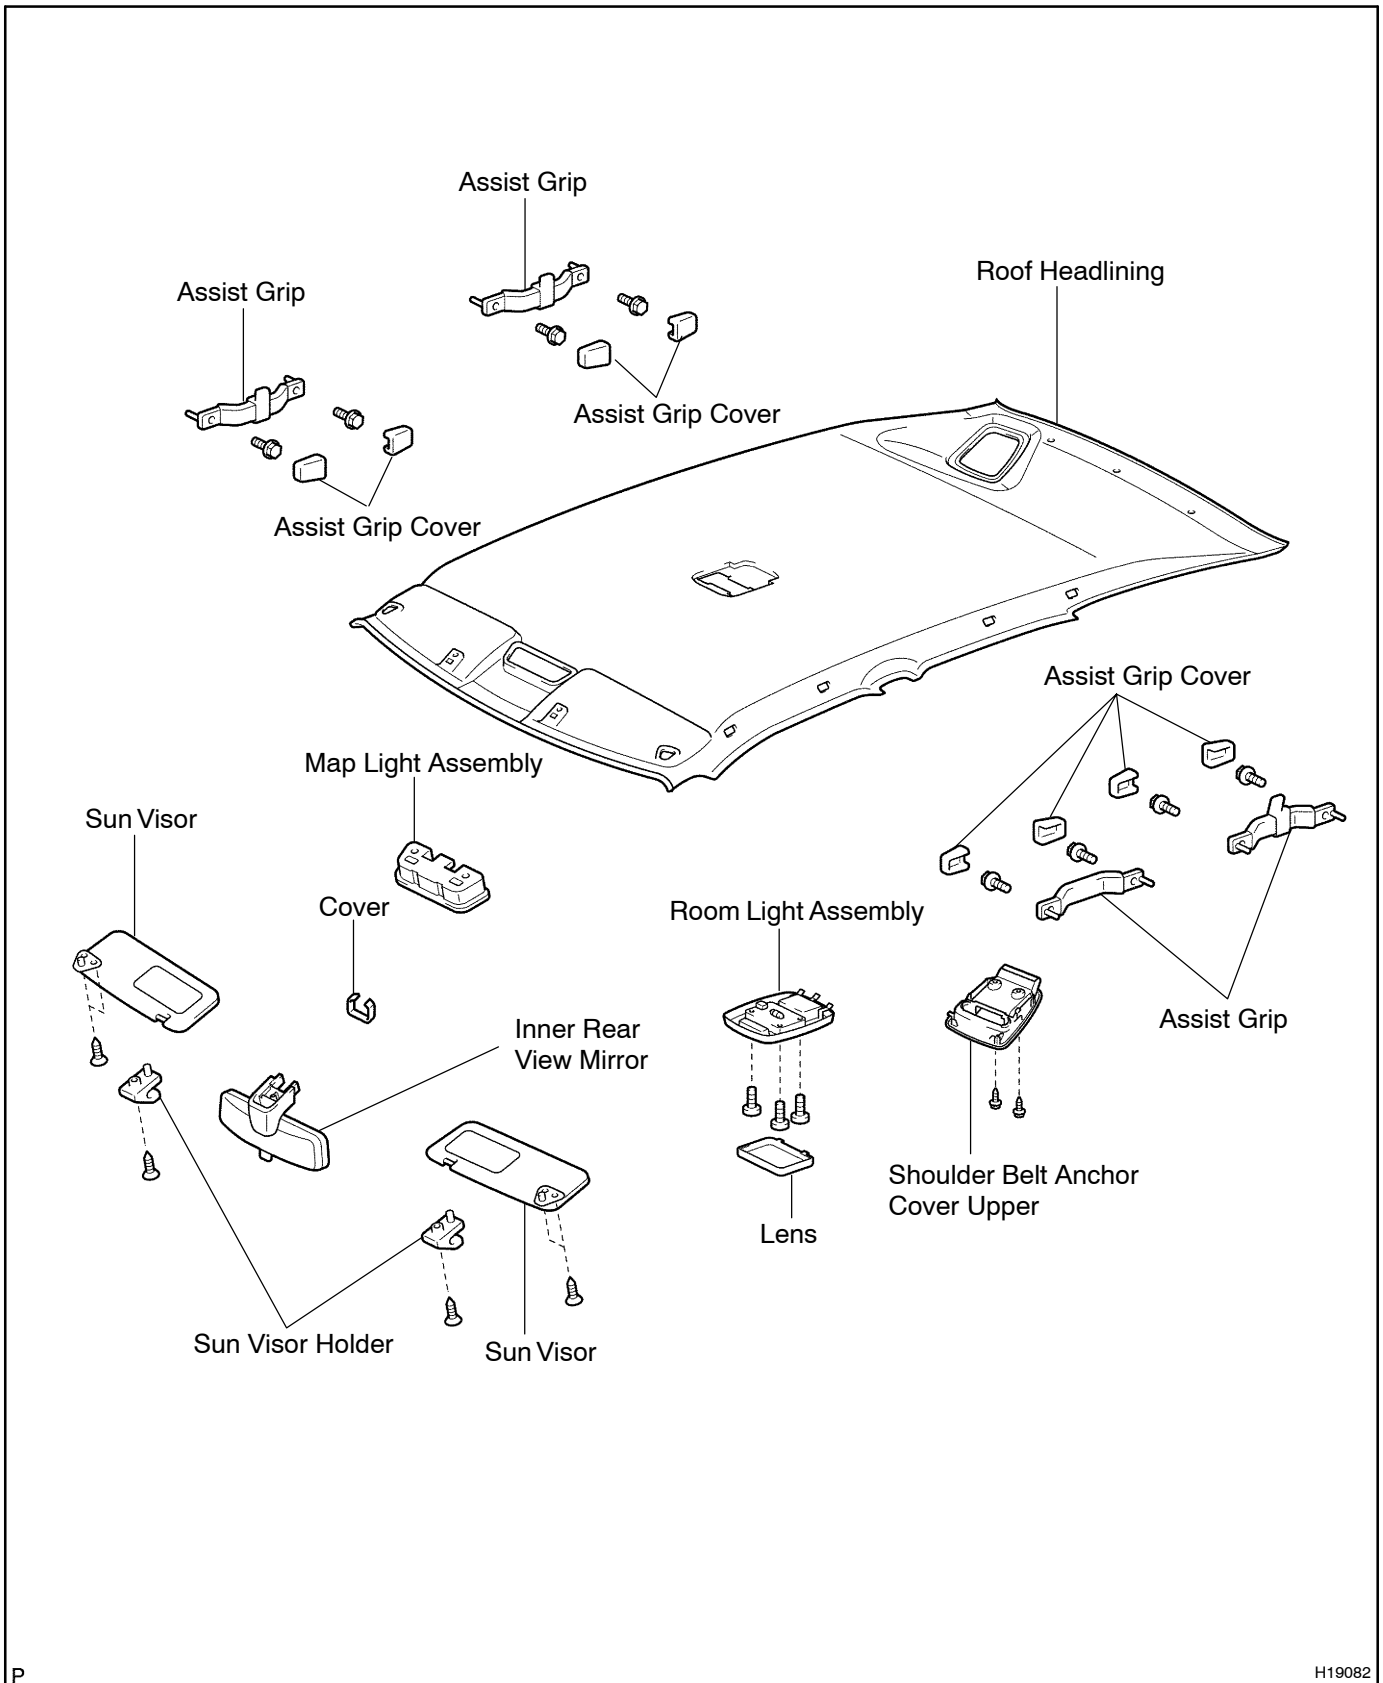

# ROOF HEADLINING (Wagon)

## COMPONENTS

B04C8-01

P

H19082

w/ Sliding roof:

P

H19083