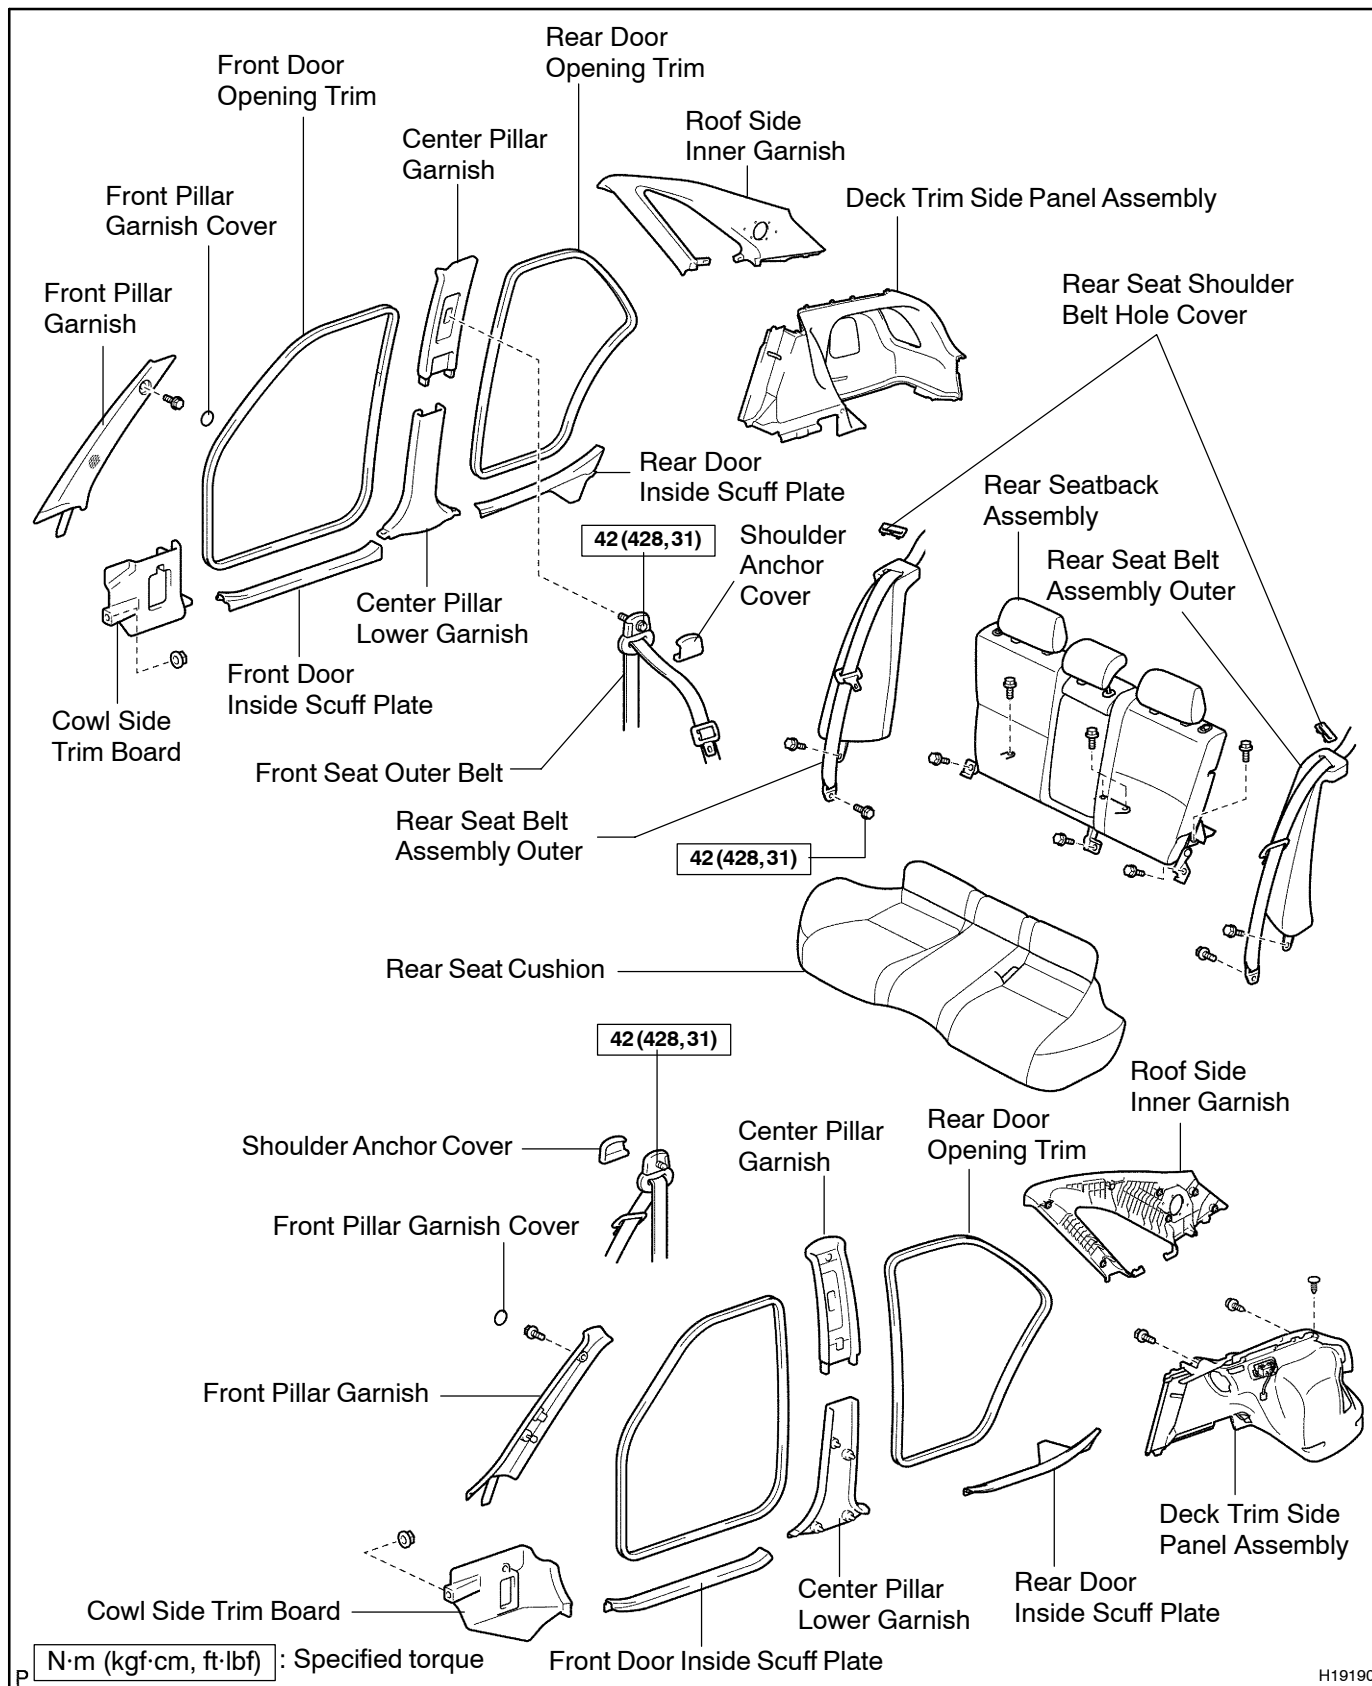

# ROOF HEADLINING (Wagon)

## COMPONENTS

B04C8-01

P

H19082

w/ Sliding roof:

P

H19083