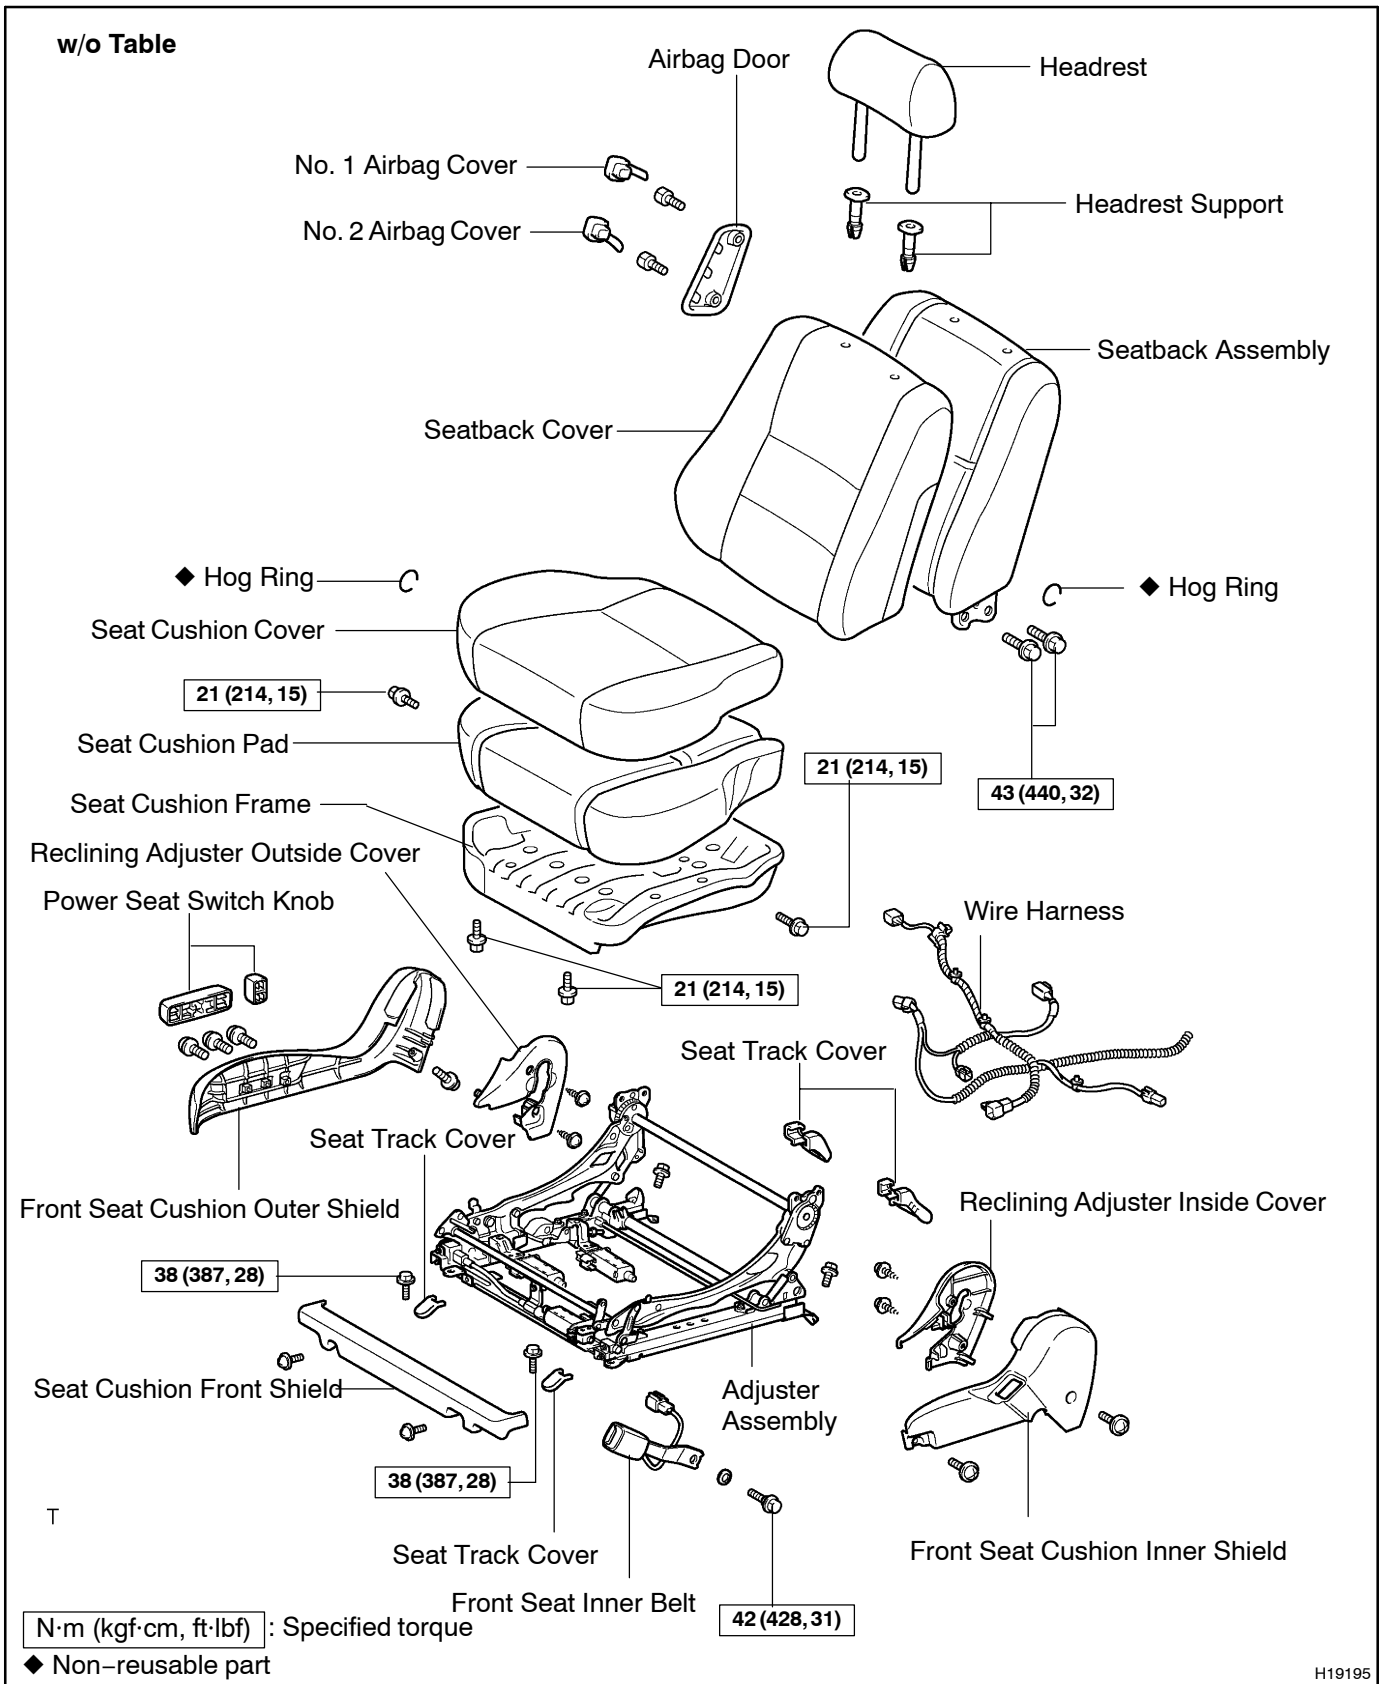

FRONT SEAT (Power Adjuster Type) COMPONENTS

BO4CK-01

H19195

BODY - FRONT SEAT (Power Adjuster Type)