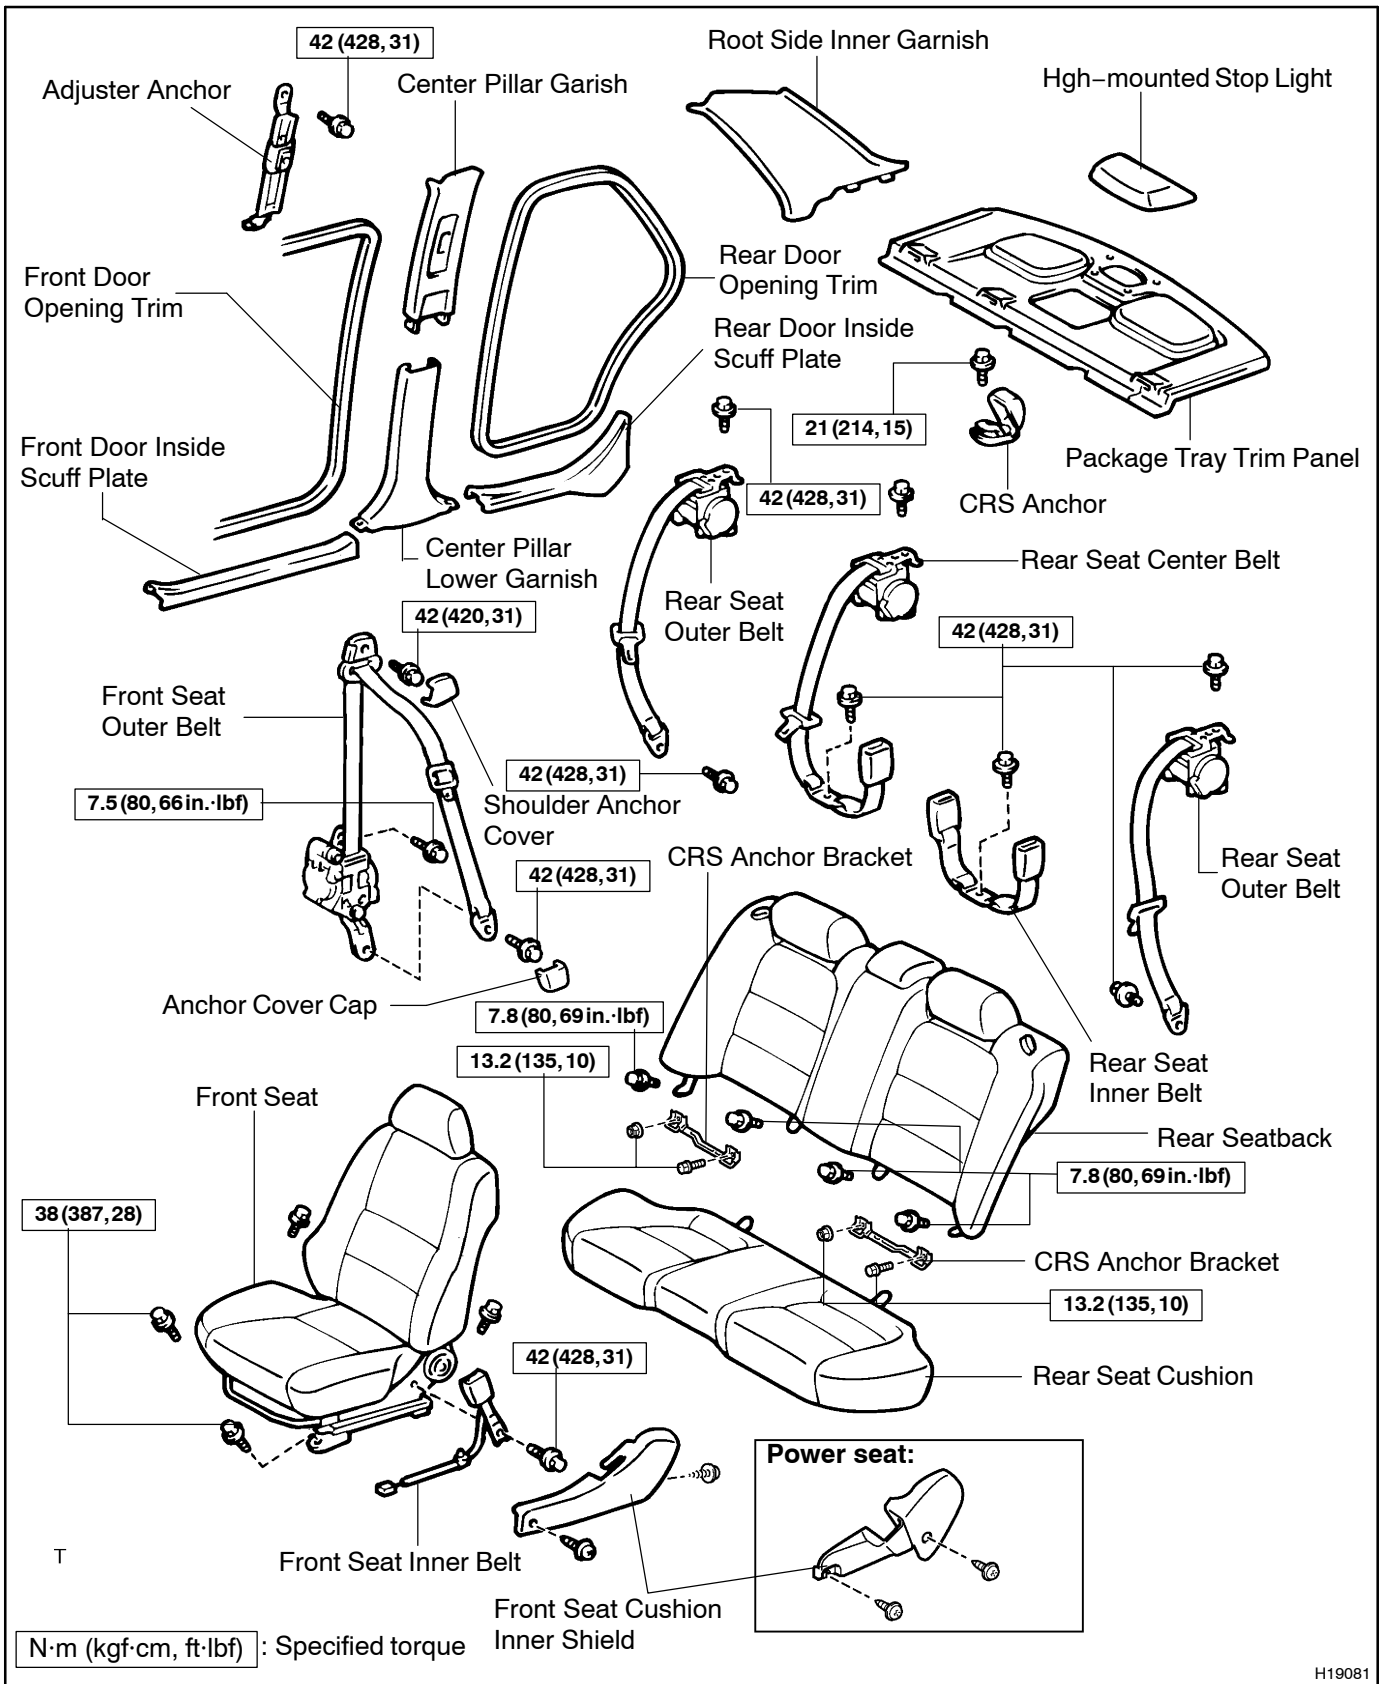

# SEAT BELT (Sedan) COMPONENTS

BO4CB-01

H19081