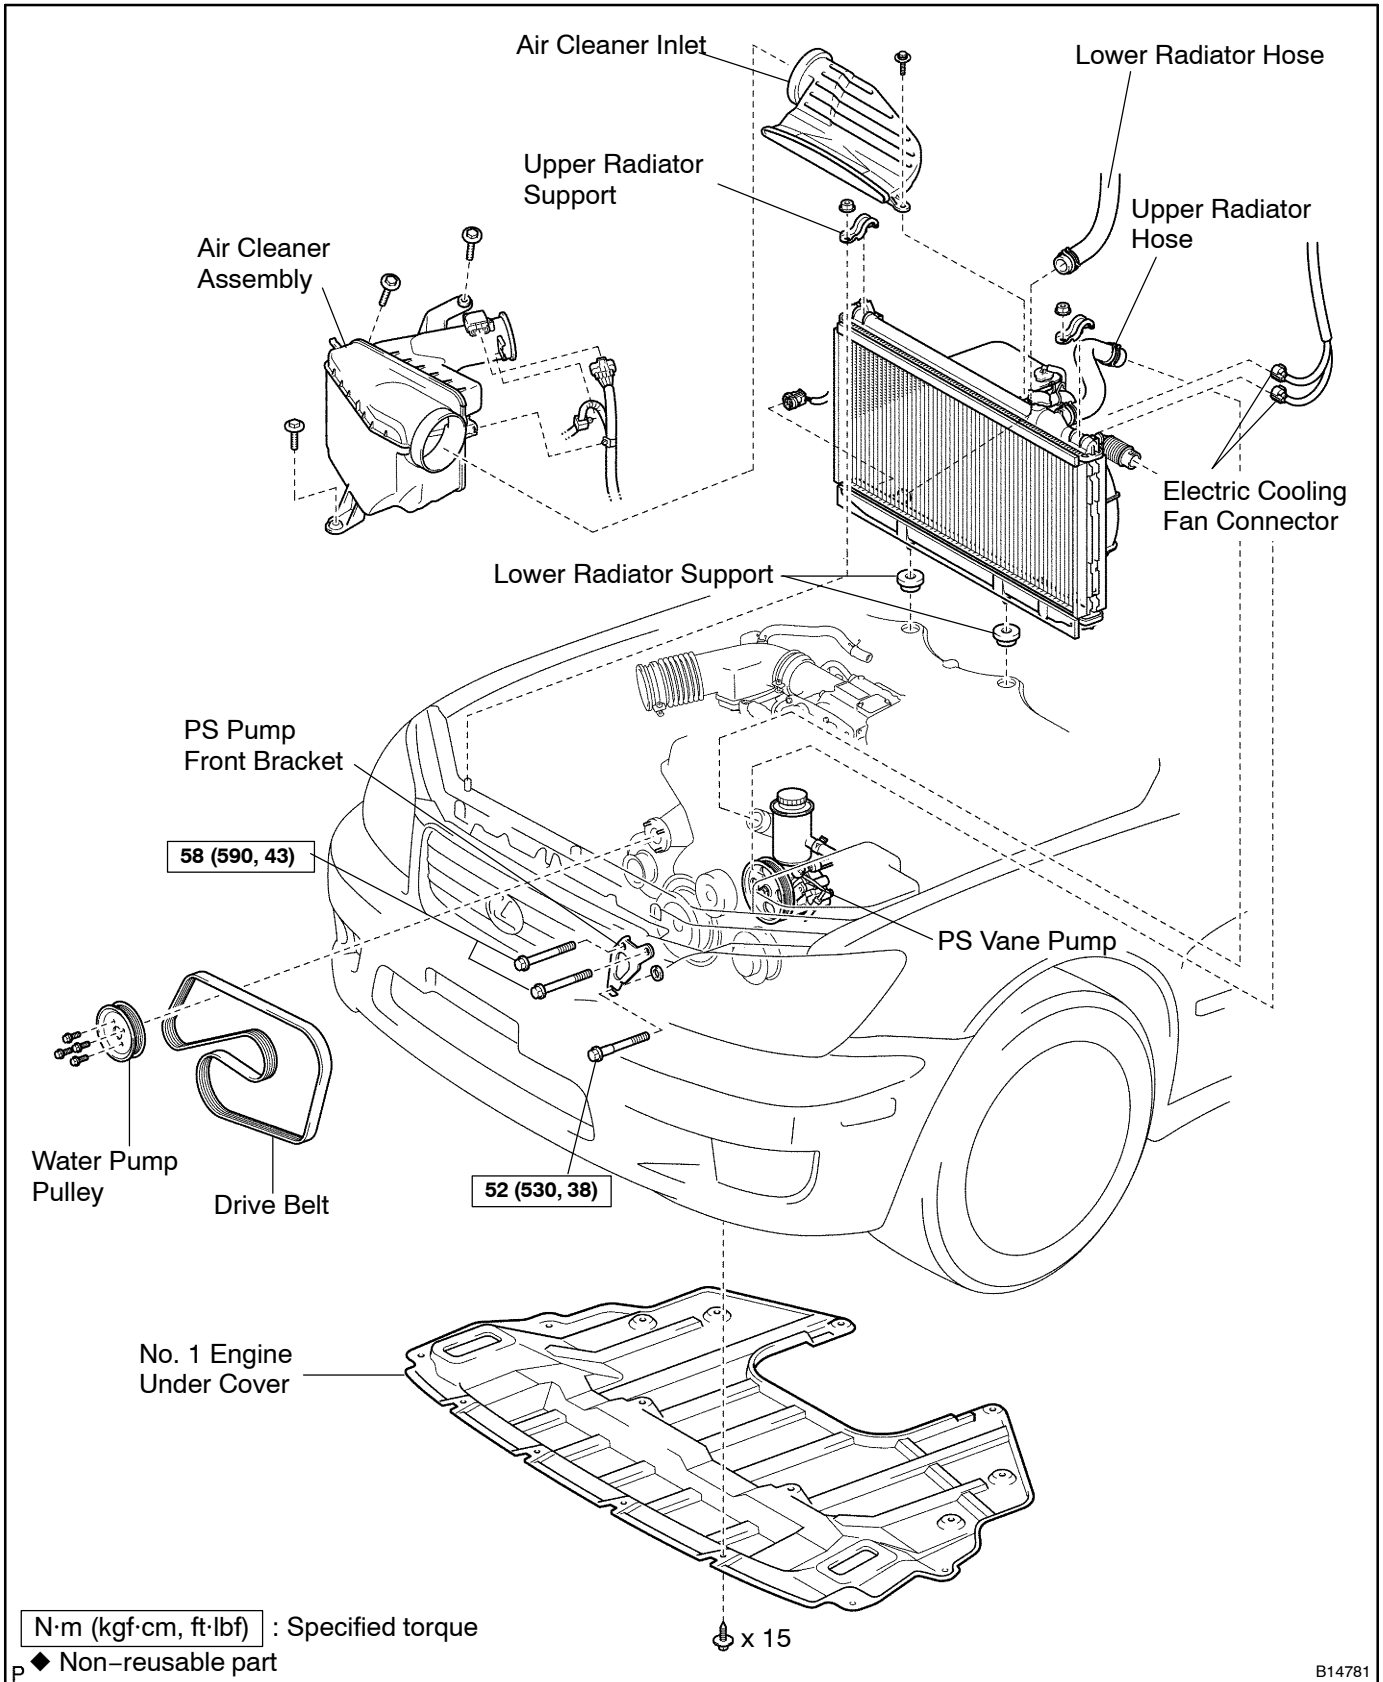

WATER PUMP COMPONENTS

CO09Y-06

B14781