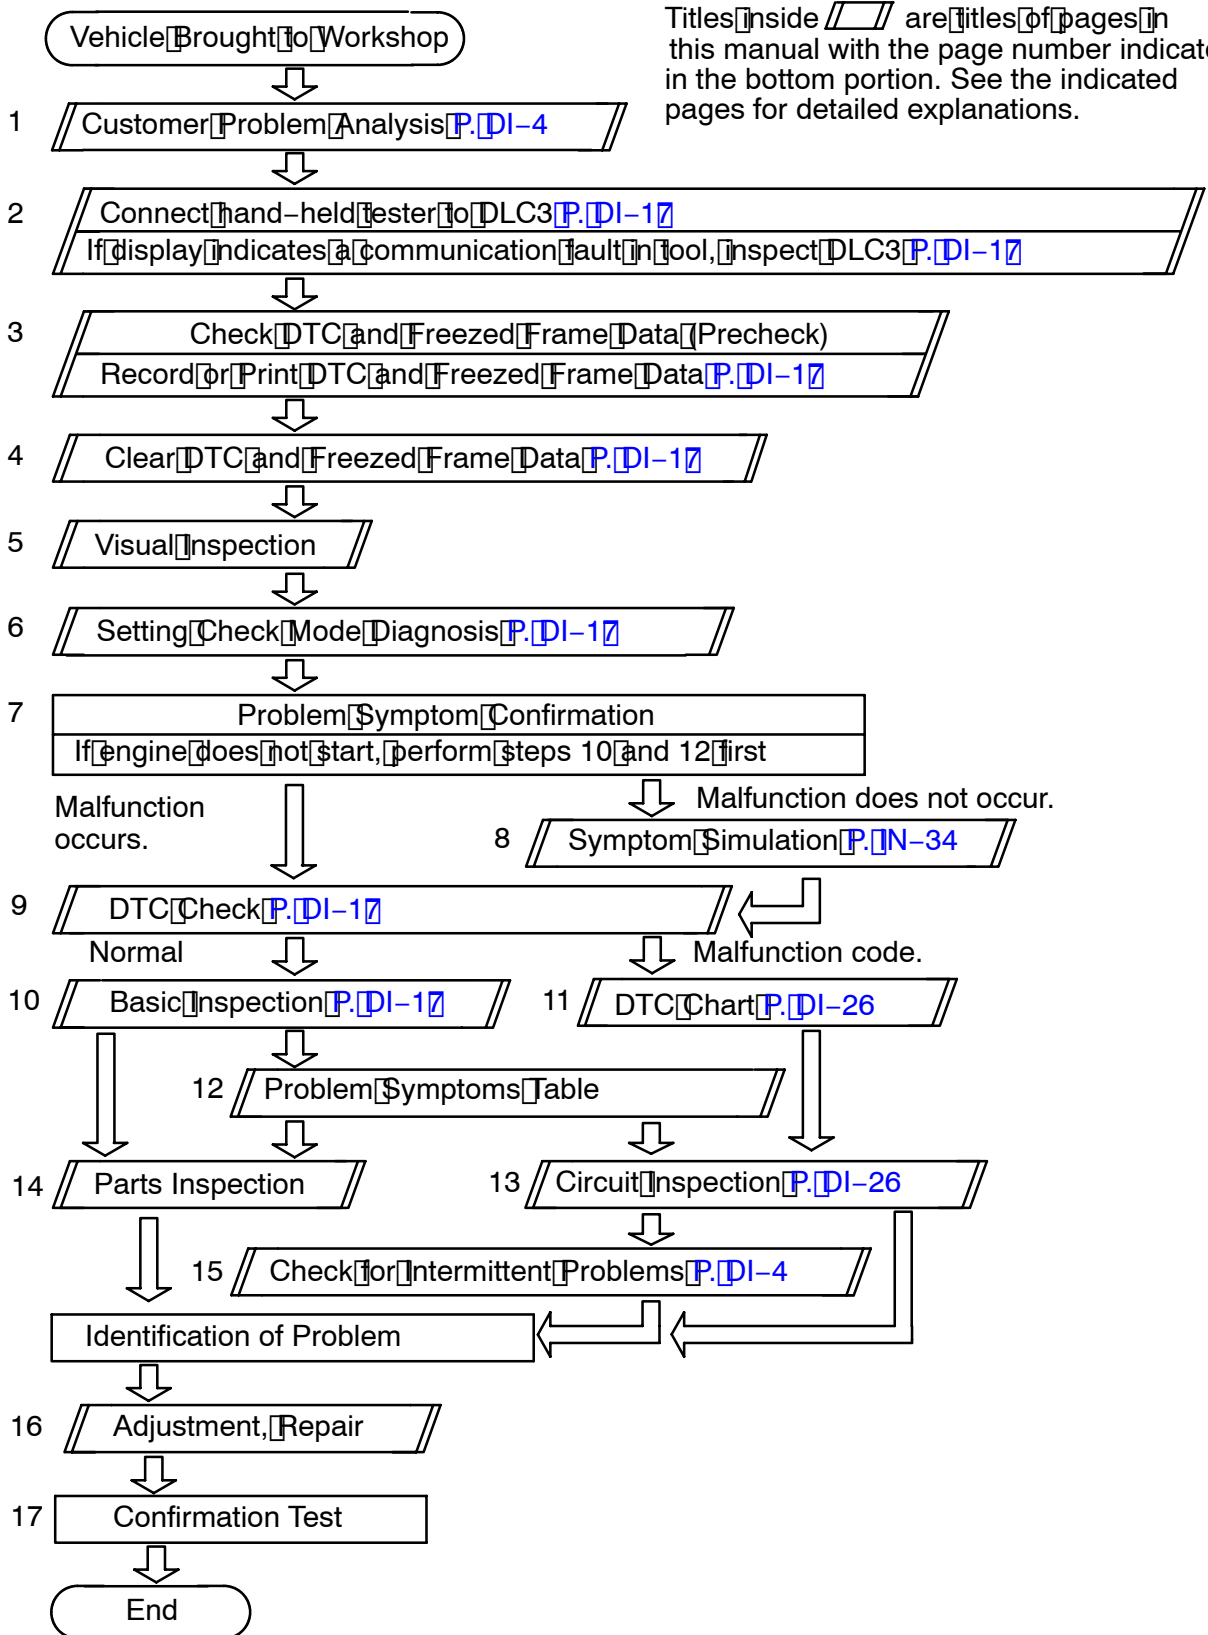

ENGINE (2JZ-GE)

HOW TO PROCEED WITH TROUBLESHOOTING

D163H-08

When using hand-held tester, troubleshoot in accordance with the procedure on the following page.

Titles inside are titles of pages in this manual with the page number indicated in the bottom portion. See the indicated pages for detailed explanations.

When not using hand-held tester, troubleshoot in accordance with the procedure on the following page.