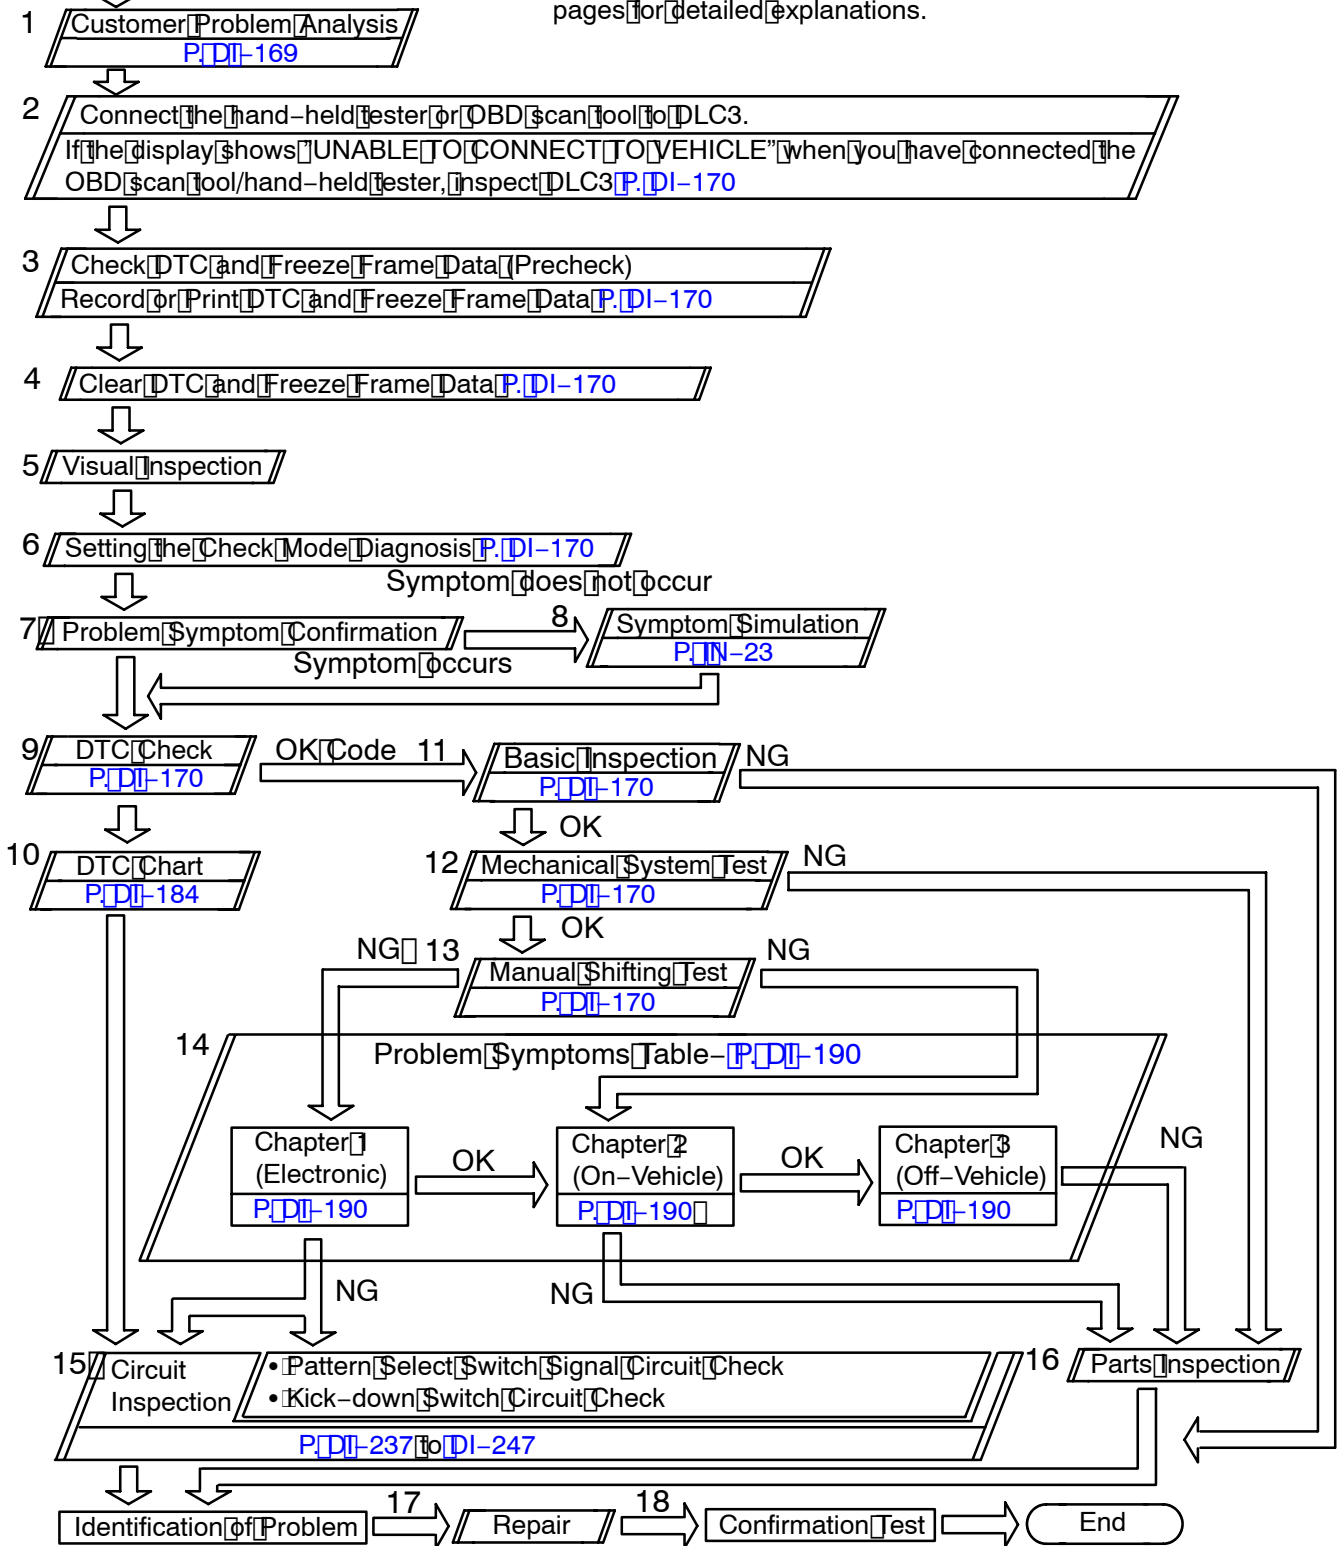

# AUTOMATIC TRANSMISSION (A650E)

## HOW TO PROCEED WITH TROUBLESHOOTING

DI61K-04

When using hand-held tester, troubleshoot in accordance with the procedure on the following pages.

Vehicle Brought to Workshop

Items inside  are titles of pages in this manual, with the page number indicated in the bottom portion. See the indicated pages for detailed explanations.

When not using hand-held tester, troubleshoot in accordance with the procedure on the following pages.

Items inside // are titles of pages in this manual, with the page number indicated in the bottom portion. See the indicated pages for detailed explanations.