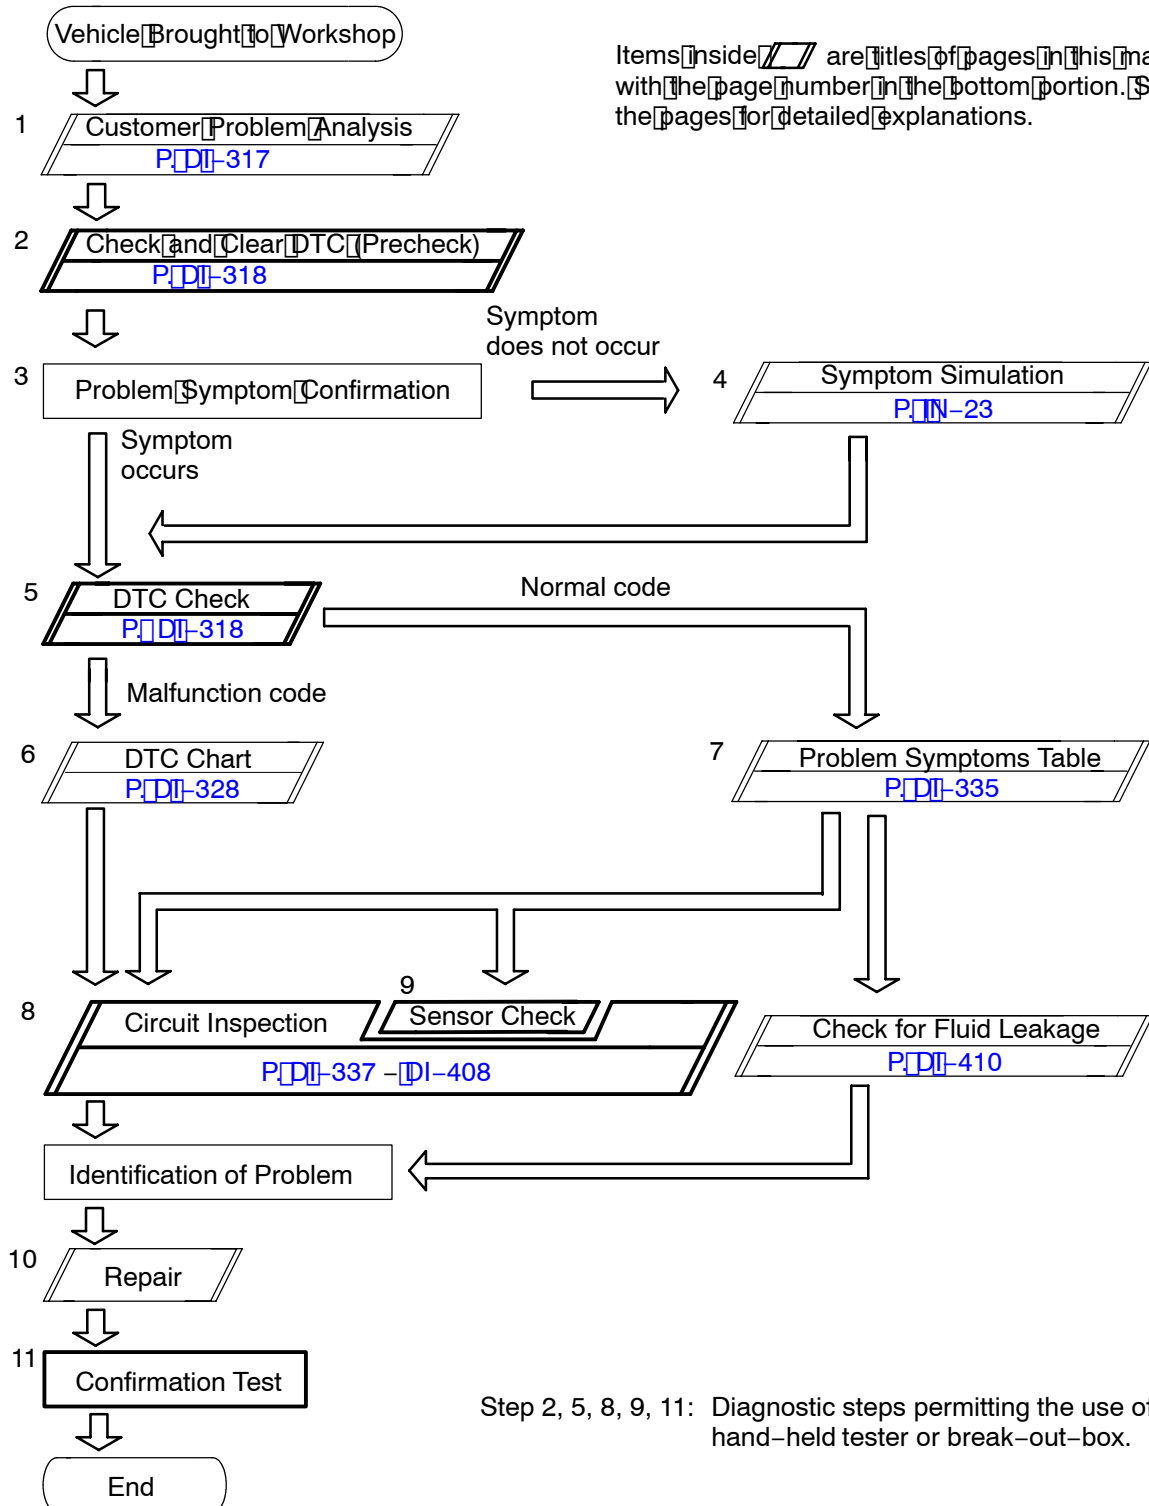

# ABS WITH EBD & BA & TRC & VSC SYSTEM

## HOW TO PROCEED WITH TROUBLESHOOTING

D17ZB-02

Troubleshoot in accordance with the procedure on the following pages.

### Fail safe function:

When a failure occurs in the ABS & BA & TRC & VSC system, the respective warning light (ABS, TRC OFF, BRAKE VSC) is lit and the operation of ABS & BA & TRC & VSC is prohibited. In addition to this, when the failure which disables the EBD operation occurs, the brake warning light is lit as well and the EBD operation is prohibited.