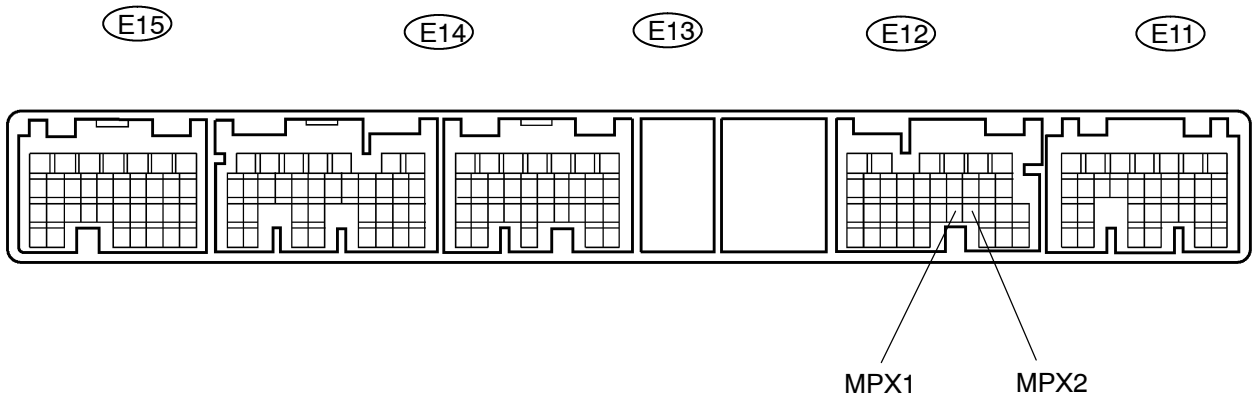

TERMINALS OF ECU

BODY CONTROL ECU

I11362

POWER WINDOW MASTER SWITCH

I11502

THEFT DETERRENT ECU

I01920

**ENGINE AND ECT ECU
2JZ-GE:**

C

123299

A/C ECU

C

123300

COMBINATION METER ECU

12

111363