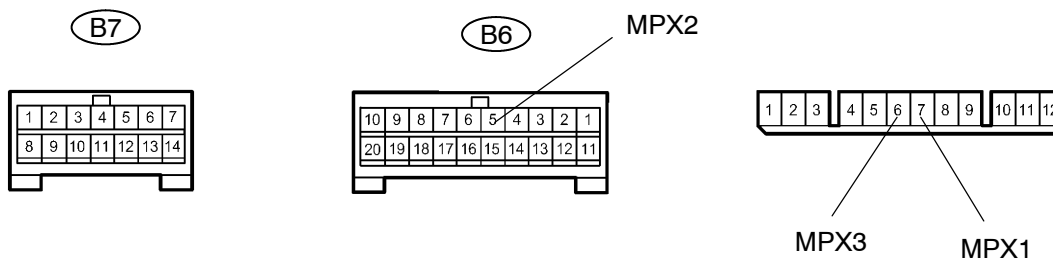

TERMINALS OF ECU

BODY CONTROL ECU

I11362

POWER WINDOW MASTER SWITCH

I11502

THEFT DETERRENT ECU

I01920

**ENGINE AND ECT ECU
2JZ-GE:**

C

123299

A/C ECU

C

123300

COMBINATION METER ECU

12

111363