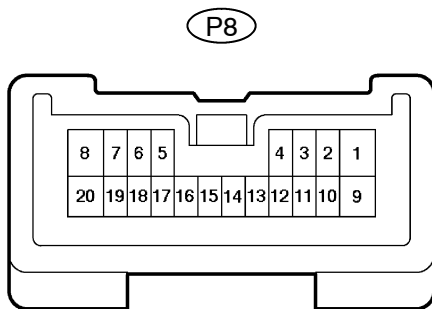

TERMINALS OF ECU

BODY CONTROL ECU

I11362

POWER WINDOW MASTER SWITCH

I11502

THEFT DETERRENT ECU

I01920

**ENGINE AND ECT ECU
2JZ-GE:**

C

123299

A/C ECU

C

123300

COMBINATION METER ECU

12

111363