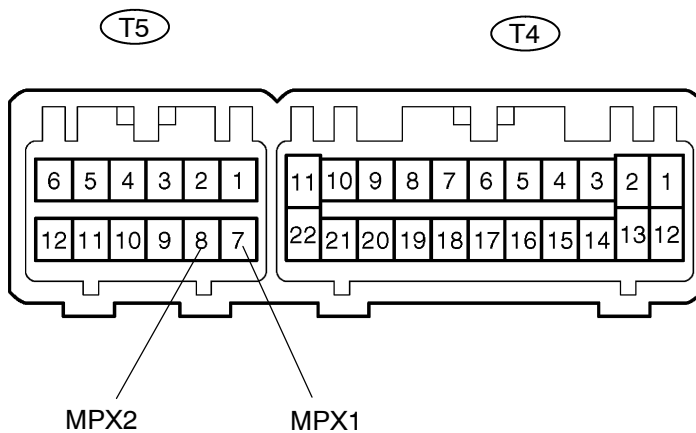

TERMINALS OF ECU

BODY CONTROL ECU

I11362

POWER WINDOW MASTER SWITCH

I11502

THEFT DETERRENT ECU

I01920

**ENGINE AND ECT ECU
2JZ-GE:**

C

123299

A/C ECU

C

123300

COMBINATION METER ECU

12

111363