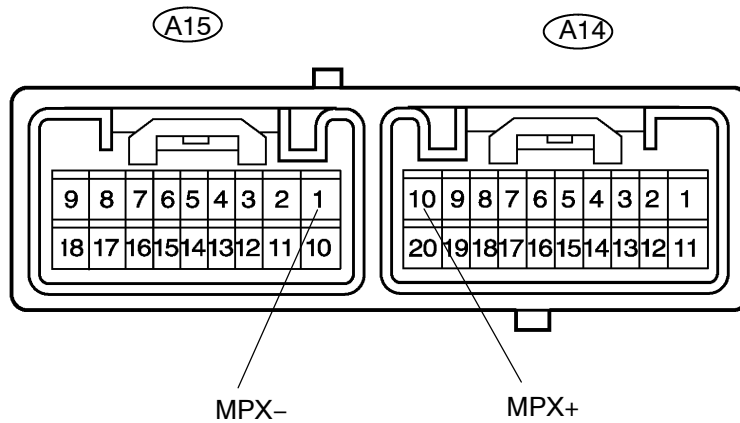

TERMINALS OF ECU

BODY CONTROL ECU

I11362

POWER WINDOW MASTER SWITCH

I11502

THEFT DETERRENT ECU

I01920

**ENGINE AND ECT ECU
2JZ-GE:**

C

123299

A/C ECU

C

123300

COMBINATION METER ECU

12

111363