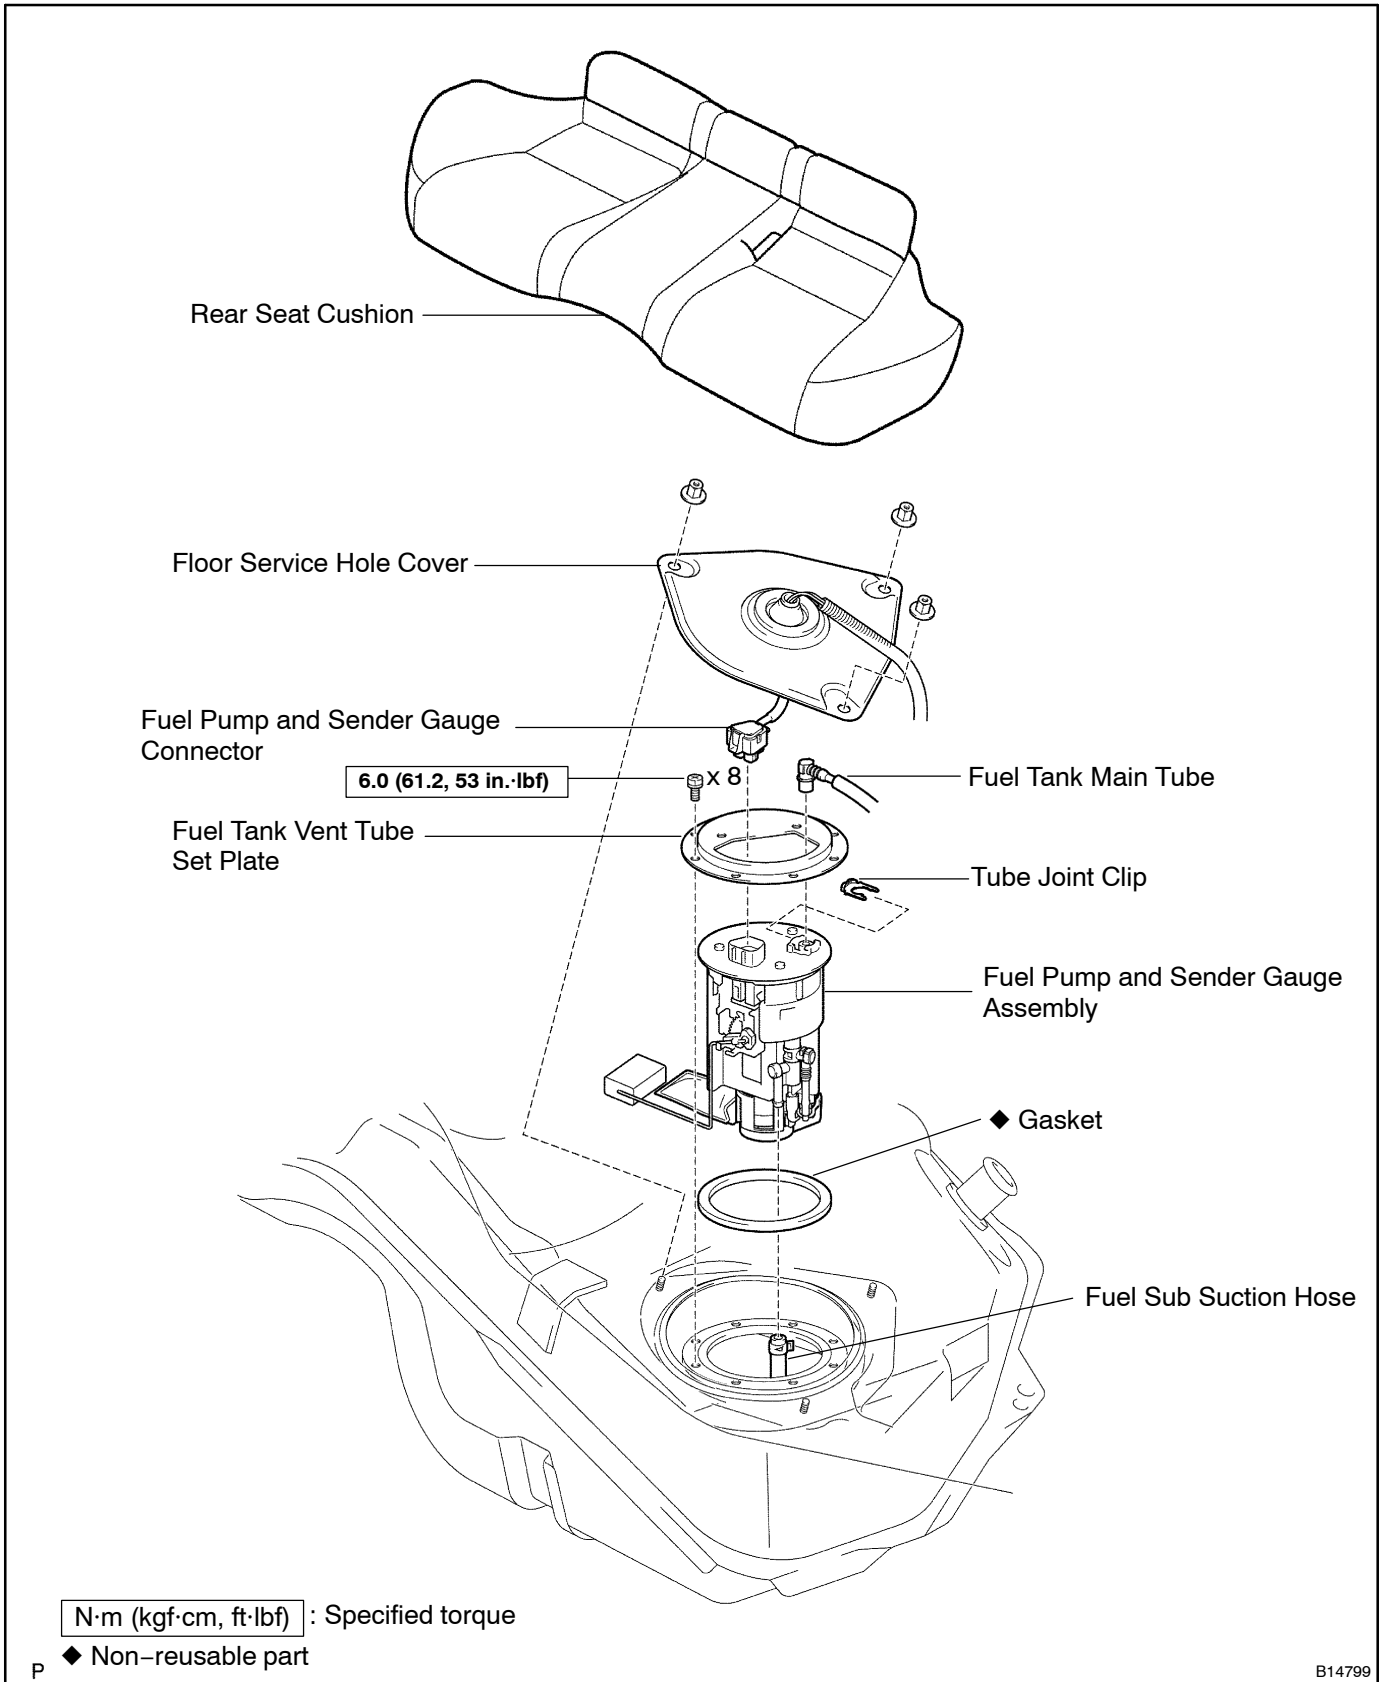

# FUEL PRESSURE REGULATOR COMPONENTS

SF0N6-06

B14799

Y ◆ Non-reusable part

B10327