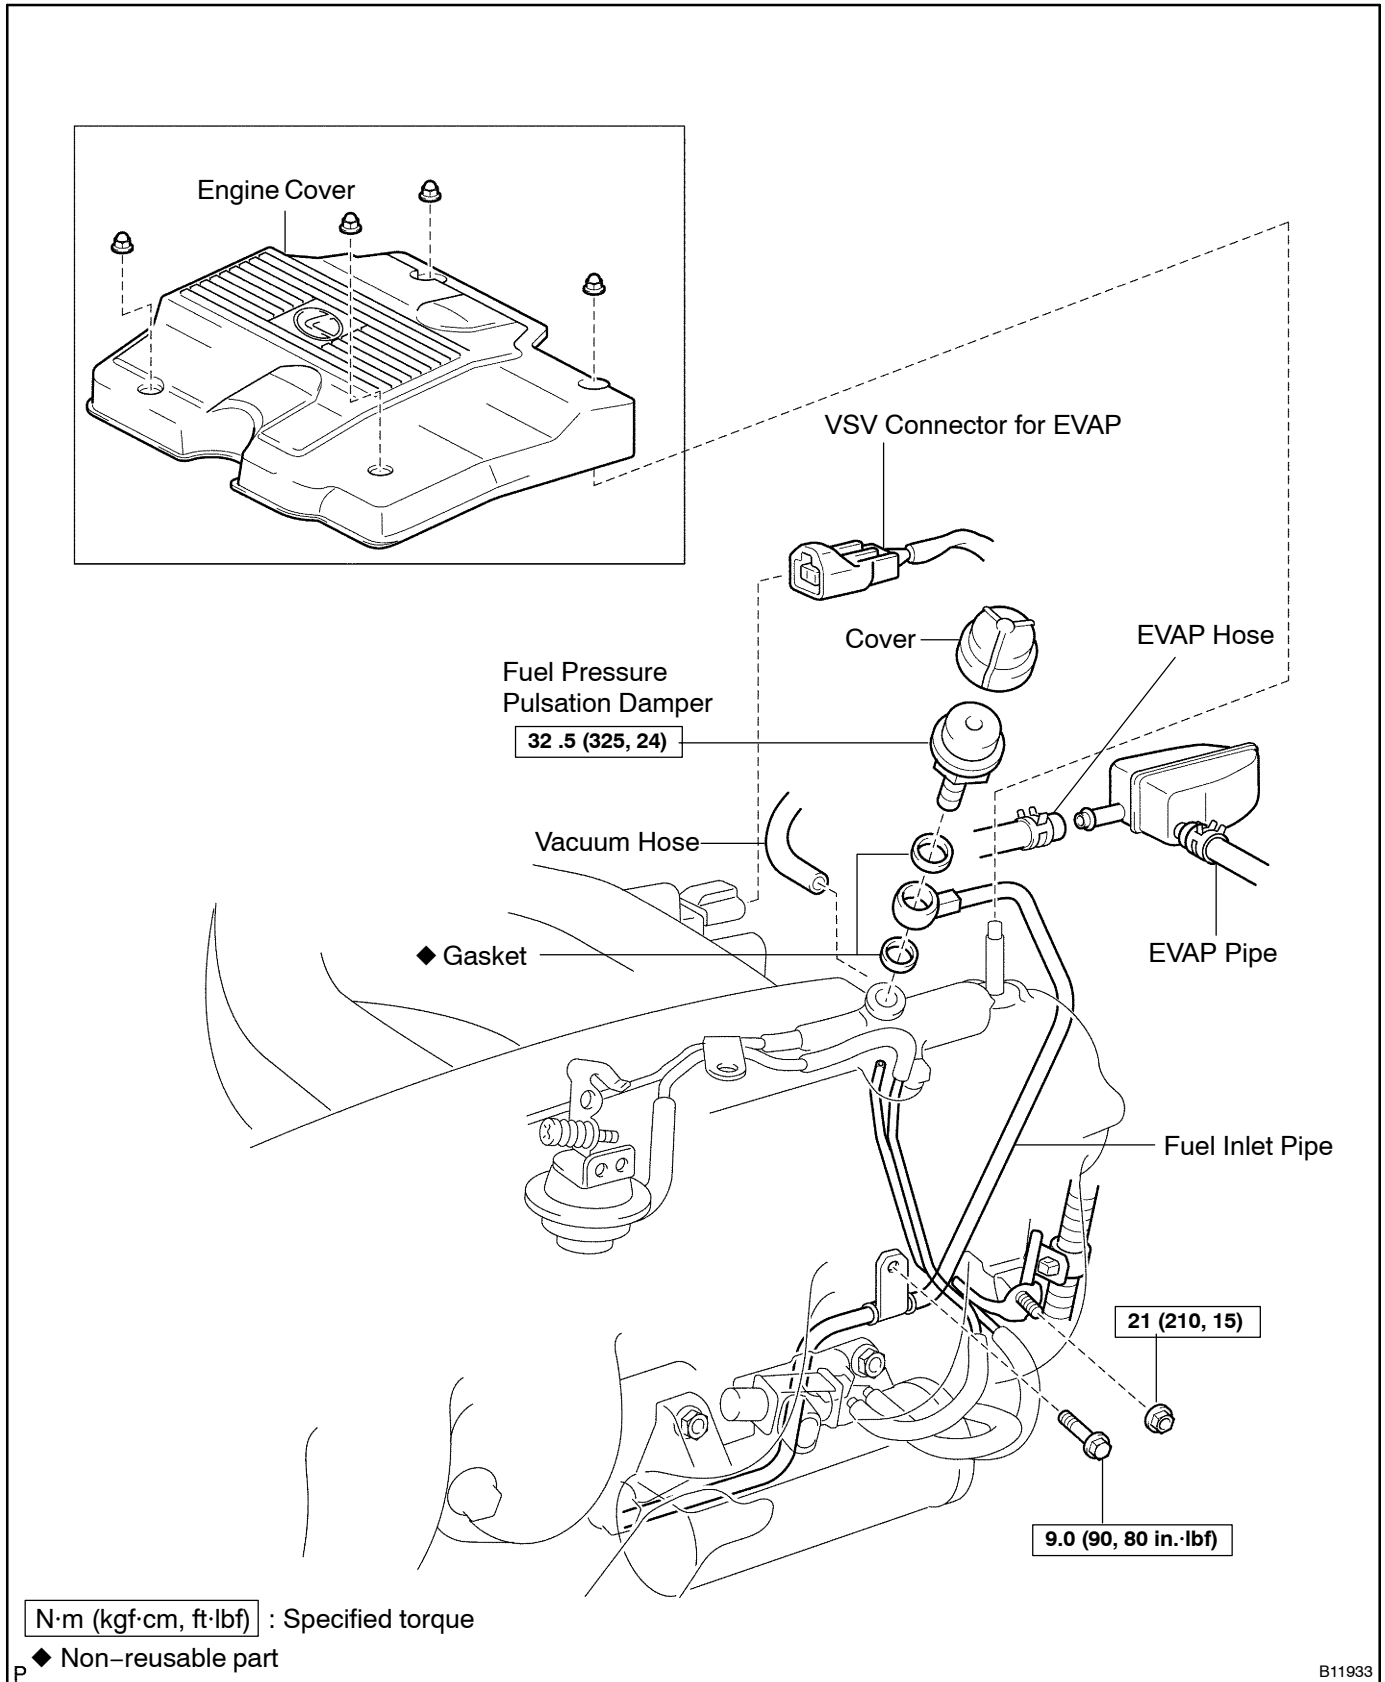

FUEL PRESSURE PULSATION DAMPER COMPONENTS

SF0NE-09

B11933