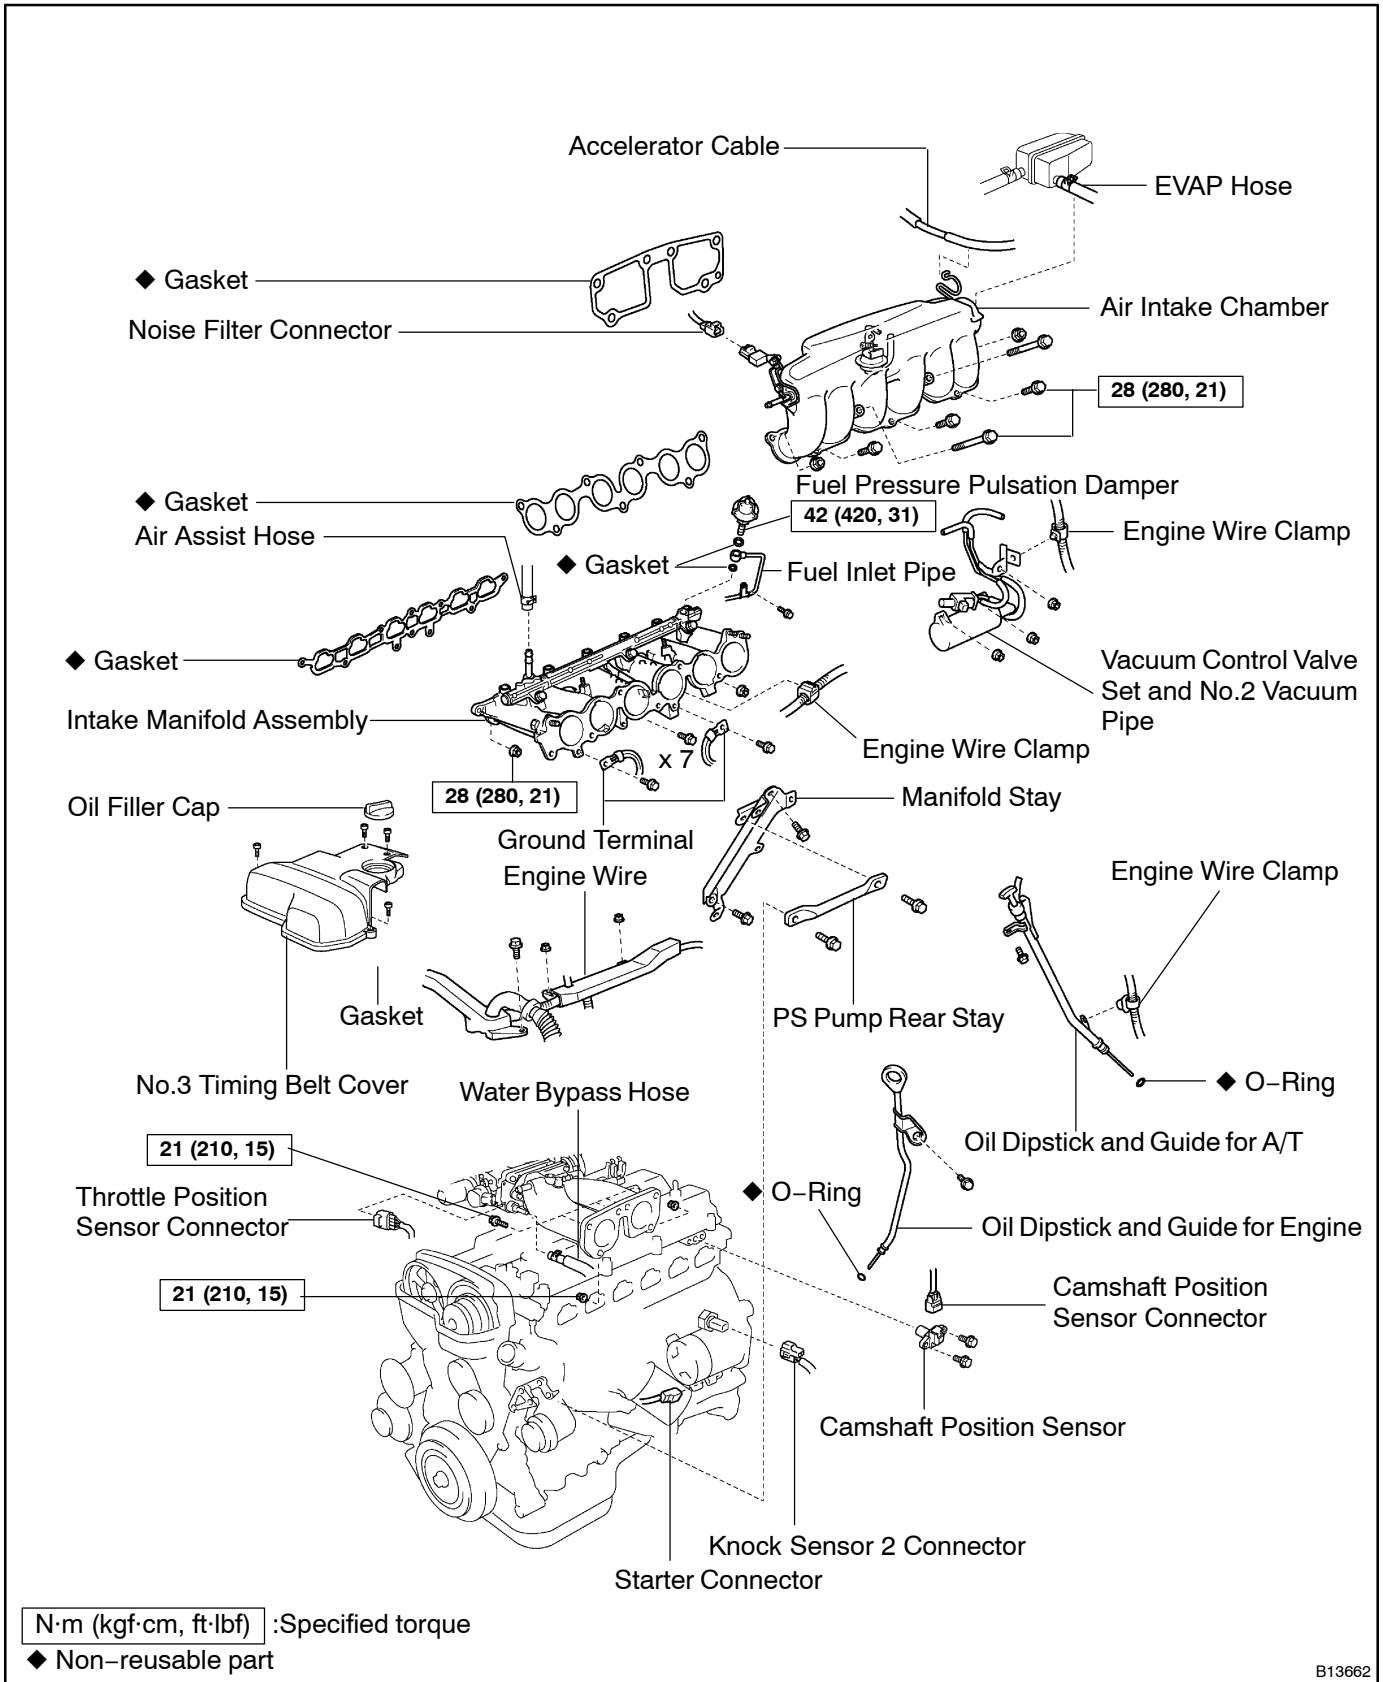

CAMSHAFT POSITION SENSOR COMPONENTS

IG05V-06

B13662