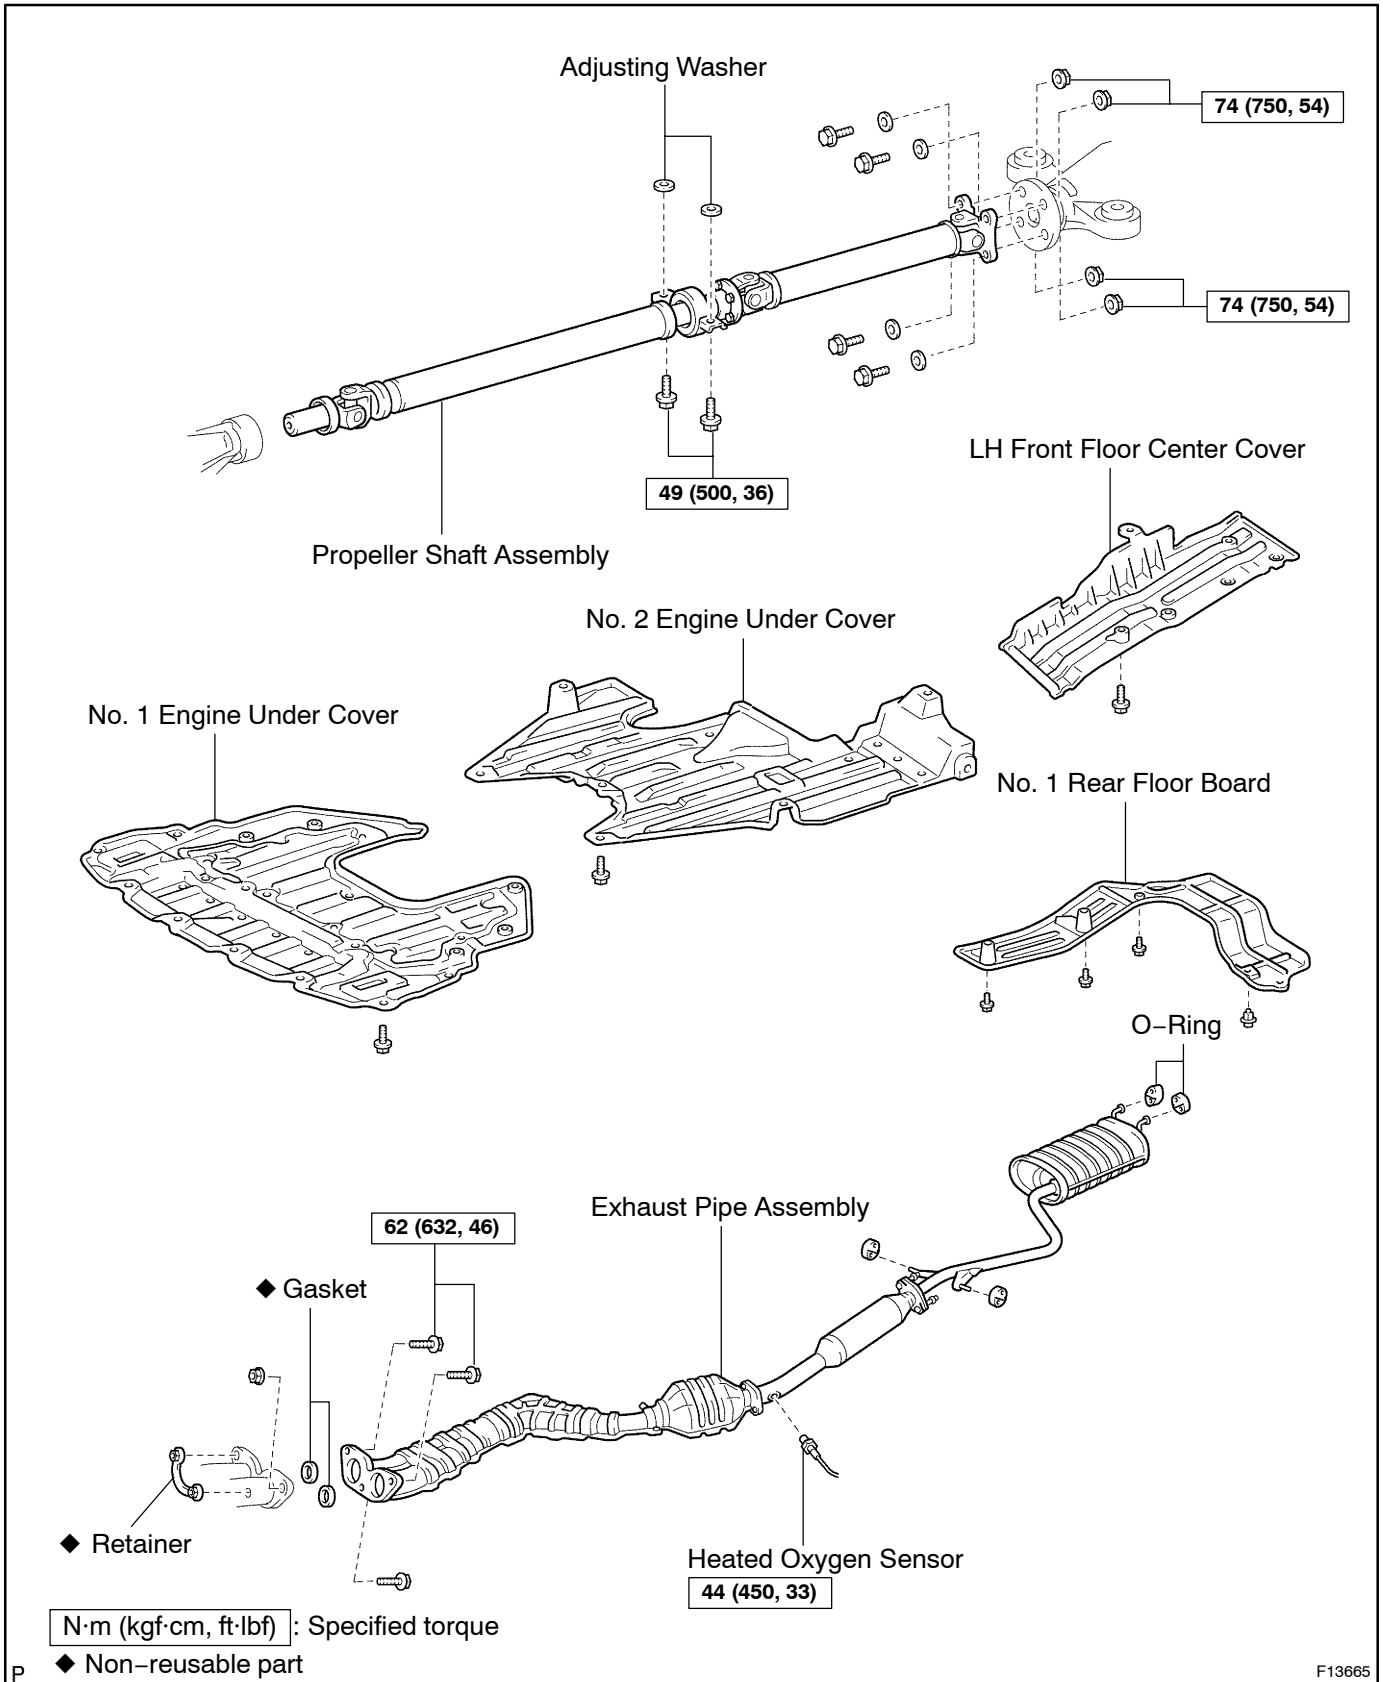

PROPELLER SHAFT ASSEMBLY (2JZ-GE)

COMPONENTS

PR05B-03

F13665