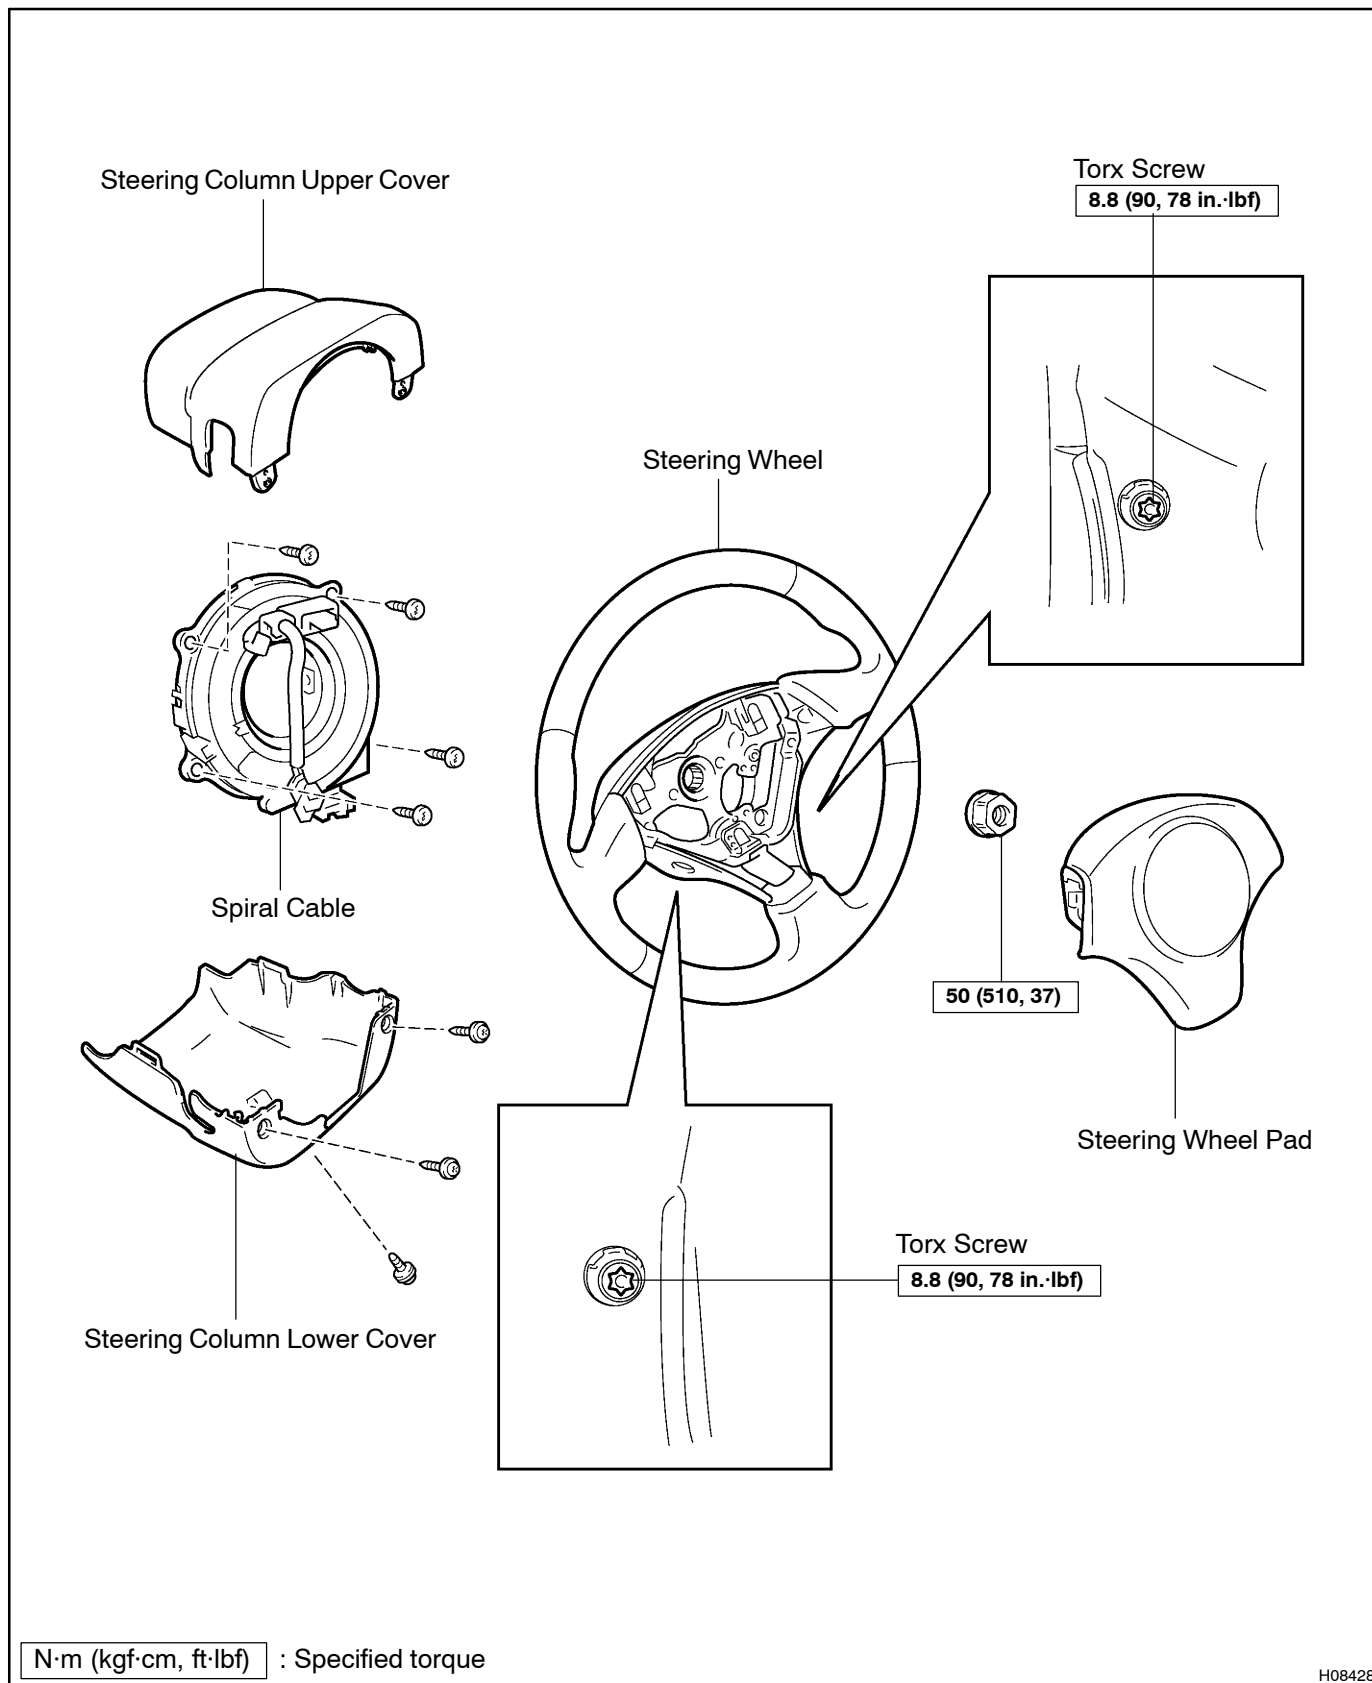

STEERING WHEEL PAD AND SPIRAL CABLE COMPONENTS

RS00Y-50

H08428