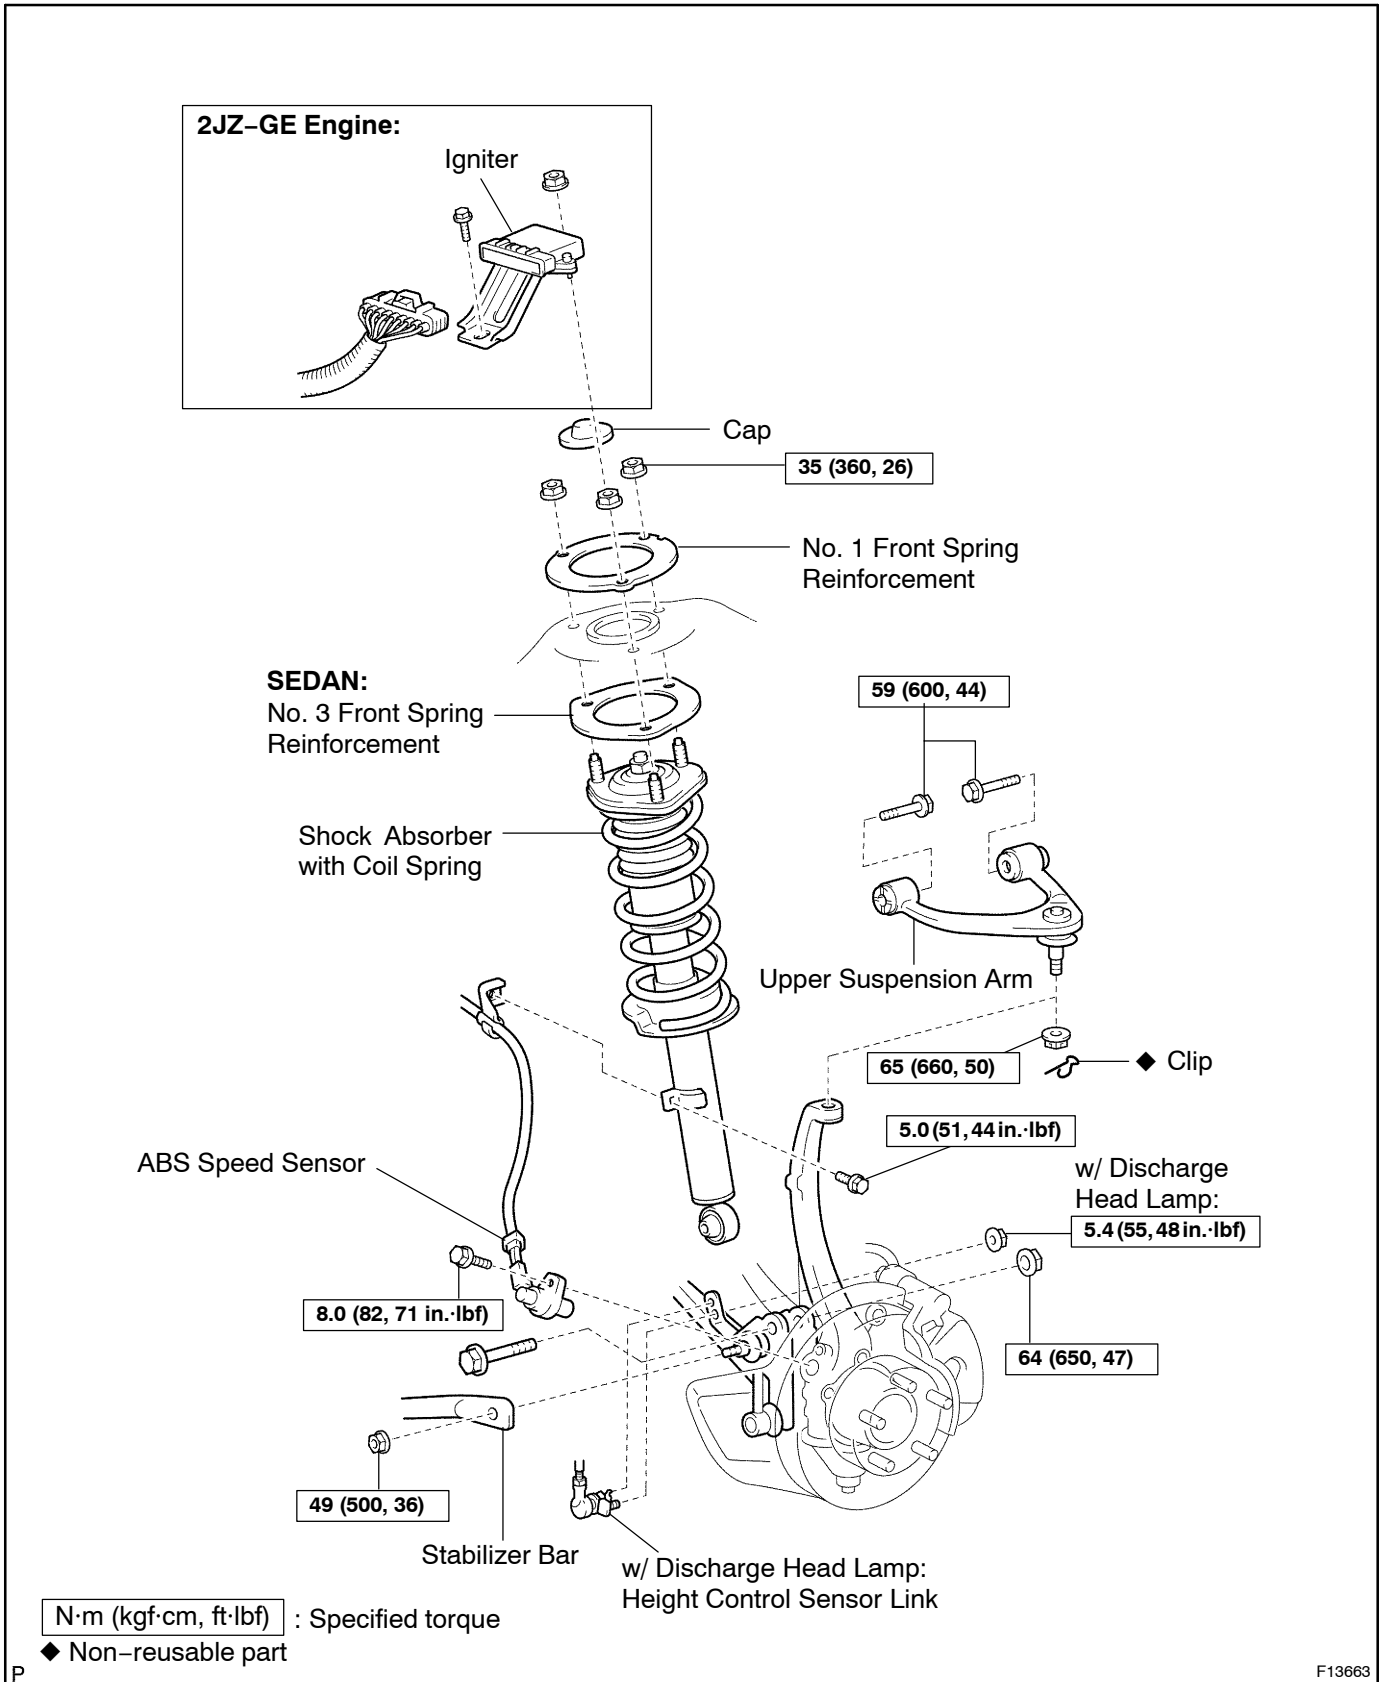

# FRONT UPPER SUSPENSION ARM COMPONENTS

SAORI-08

F13663