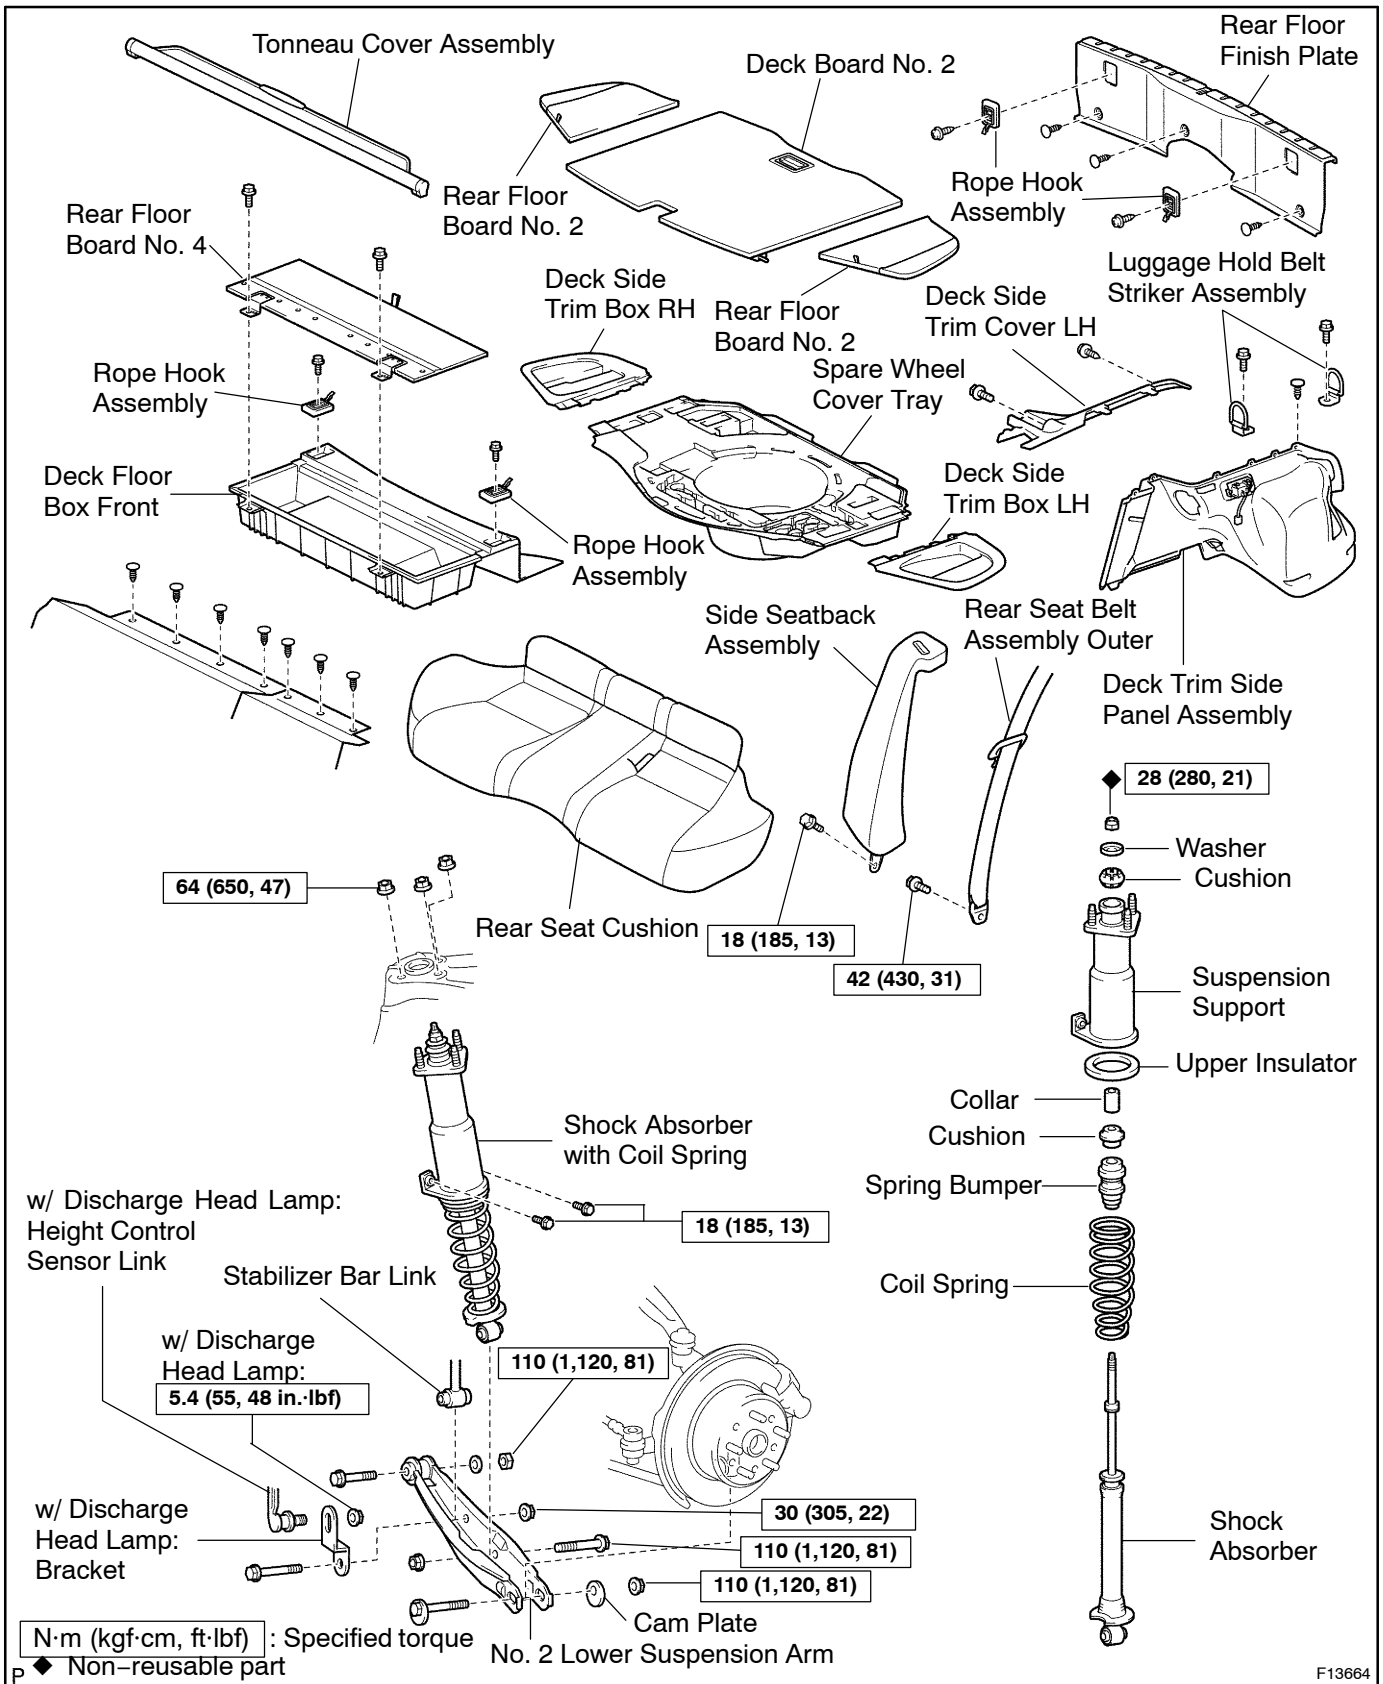

REAR SHOCK ABSORBER (Wagon)

COMPONENTS

SA051-09

F13664