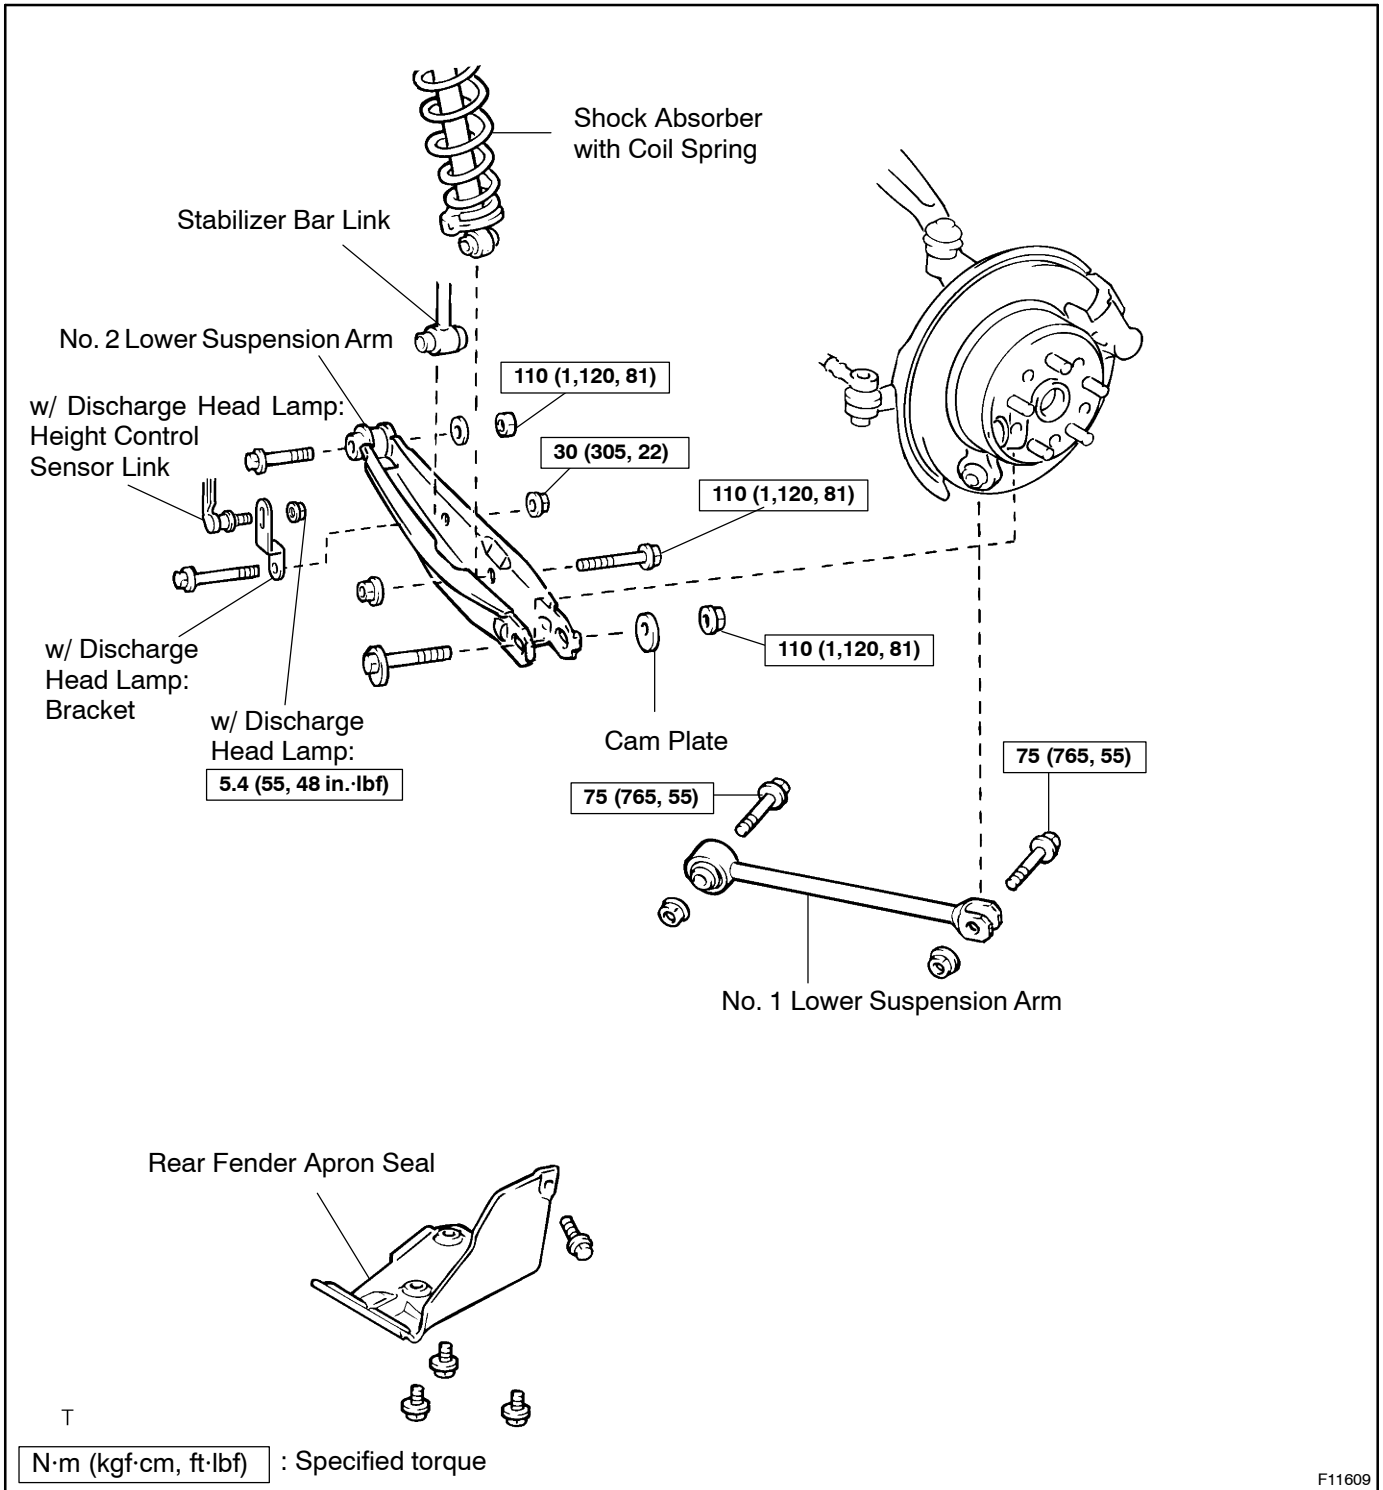

REAR LOWER SUSPENSION ARM COMPONENTS

SA0ST-07

F11609