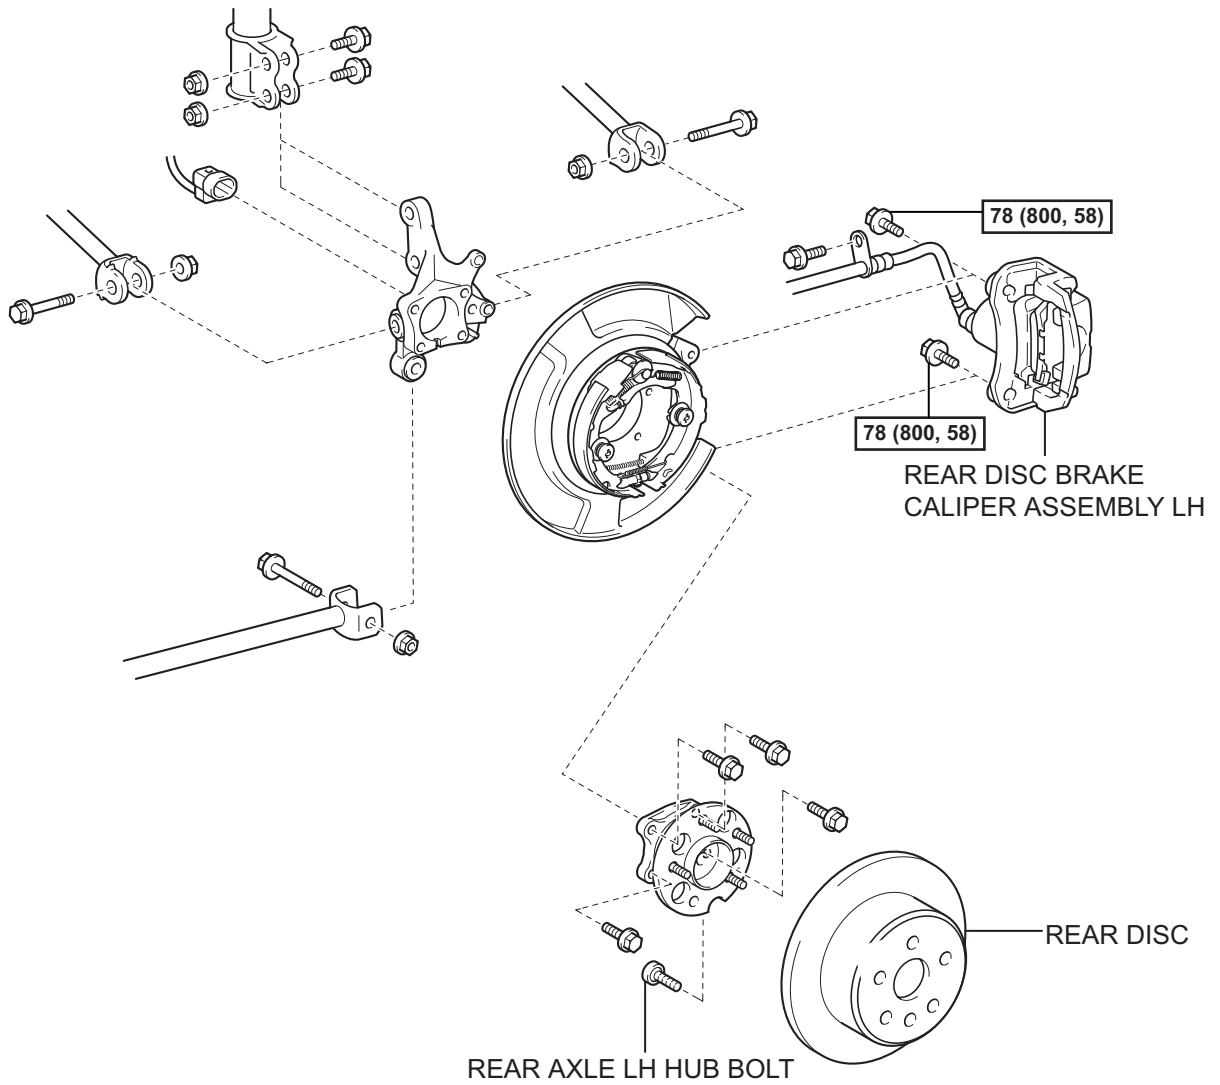

REAR AXLE HUB BOLT

COMPONENTS

(2WD)

AH

(4WD)

AH