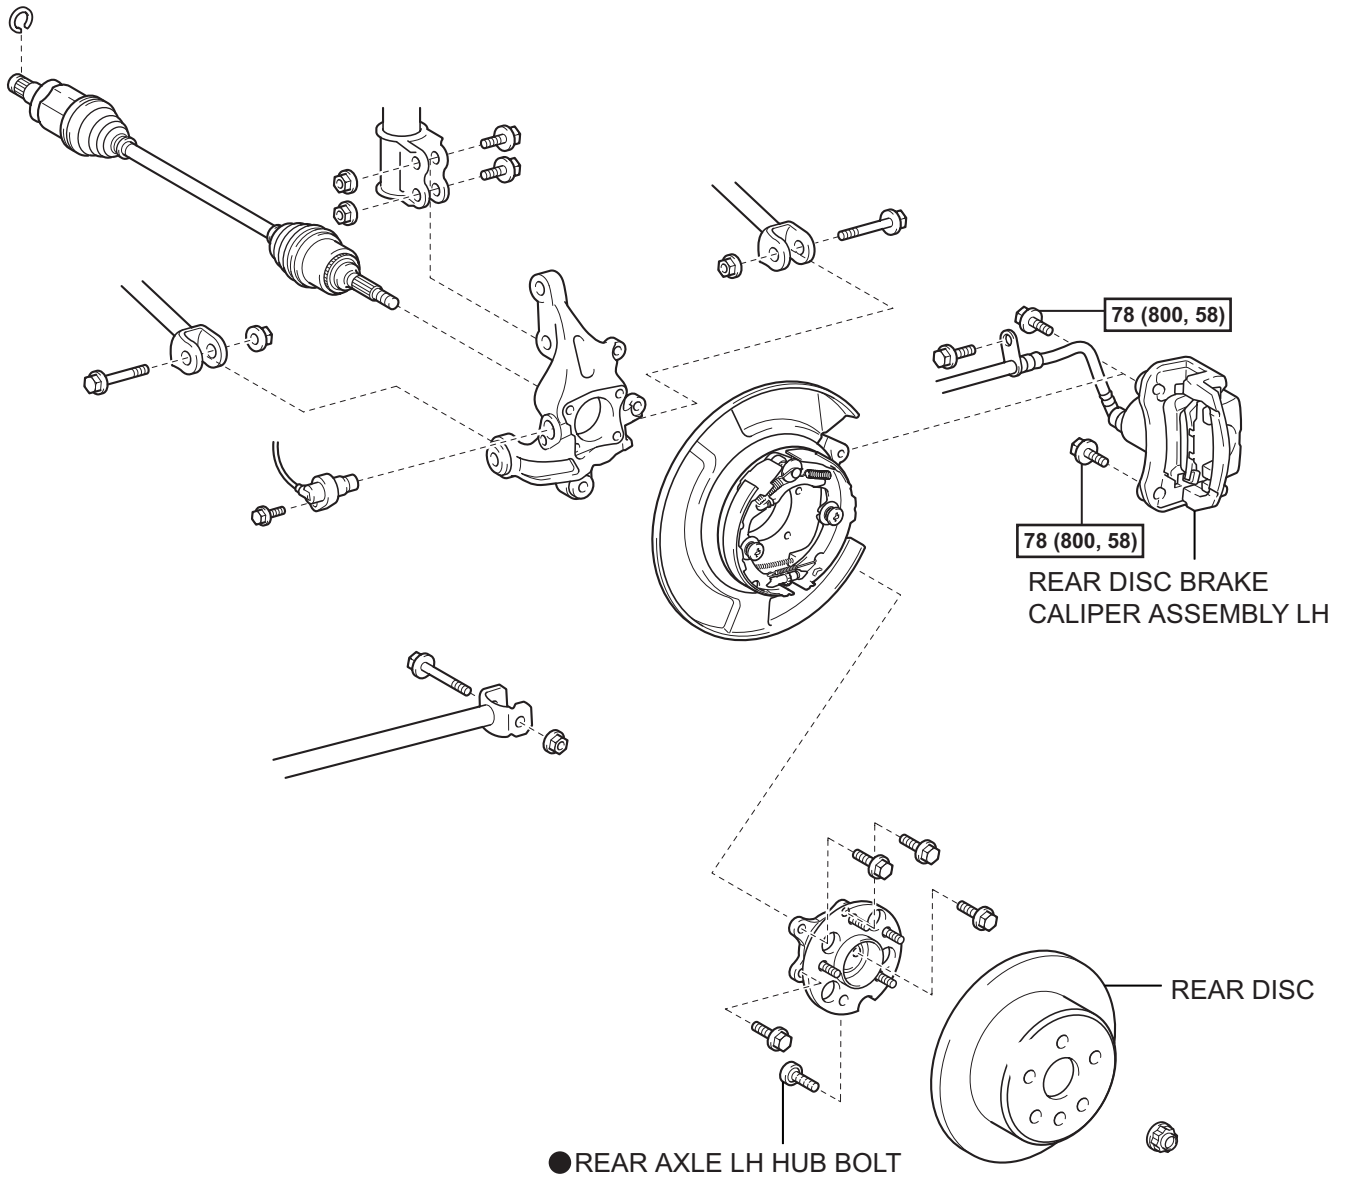

REAR AXLE HUB BOLT

COMPONENTS

(2WD)

AH

(4WD)

AH