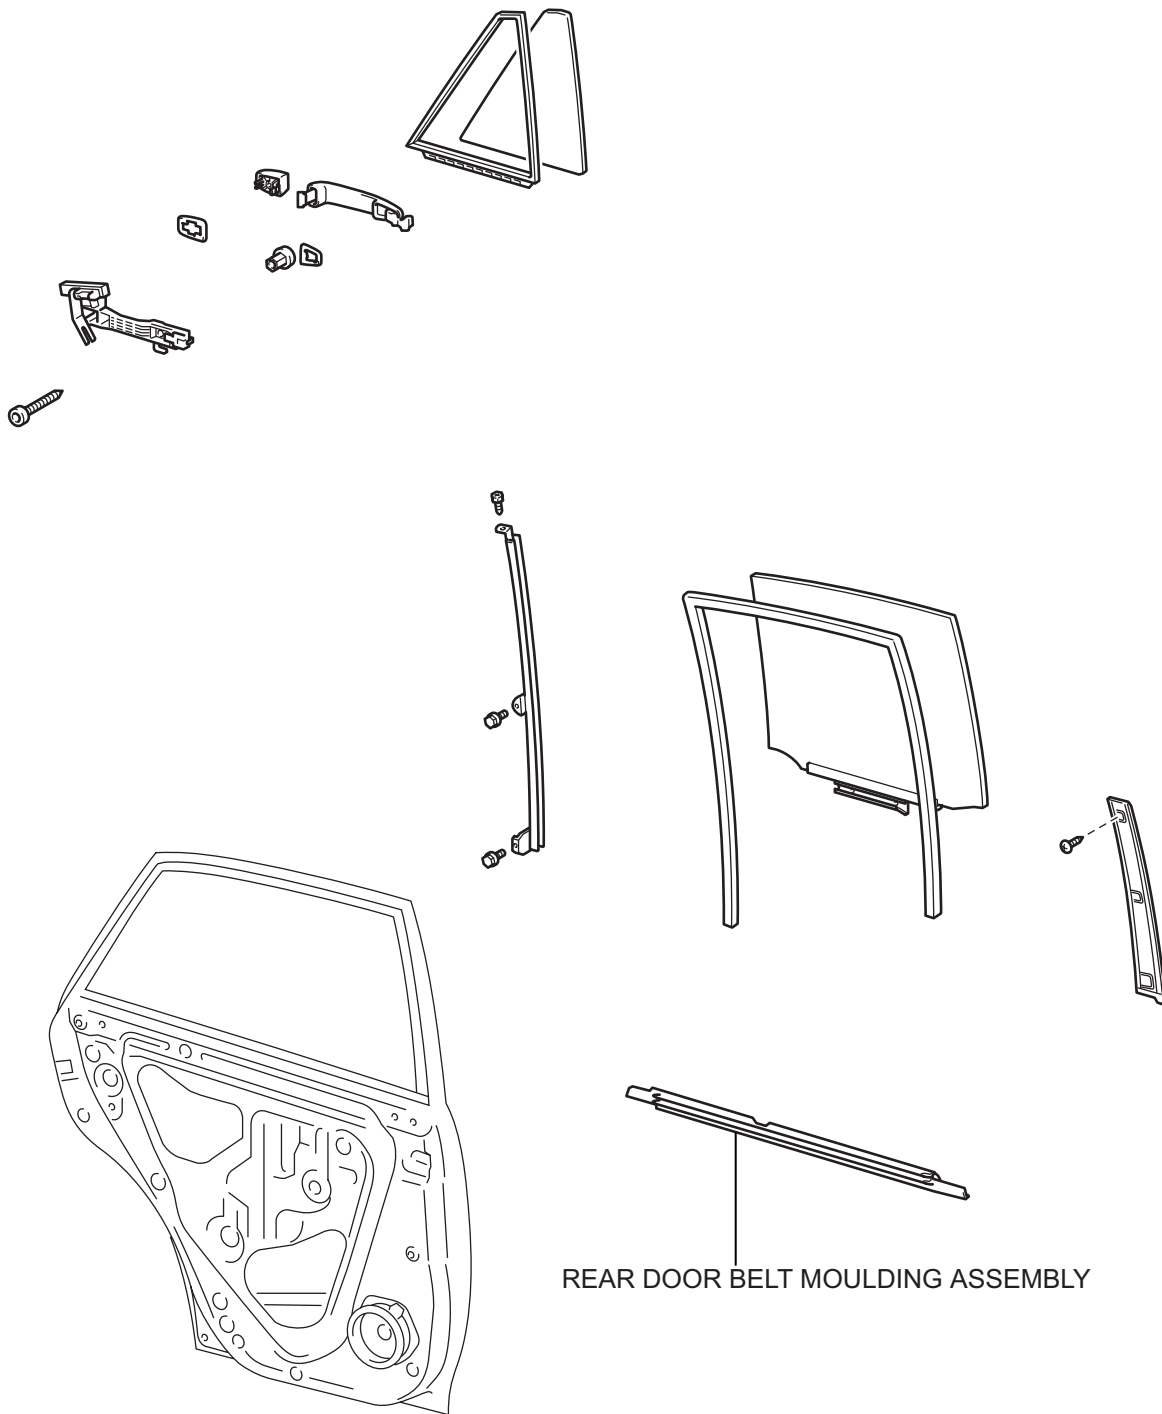

REAR DOOR BELT MOULDING

COMPONENTS

REAR DOOR INSIDE HANDLE BEZEL PLUG

REAR DOOR TRIM BOARD SUB-ASSEMBLY

POWER WINDOW REGULATOR SWITCH ASSEMBLY

REAR DOOR BELT MOULDING ASSEMBLY