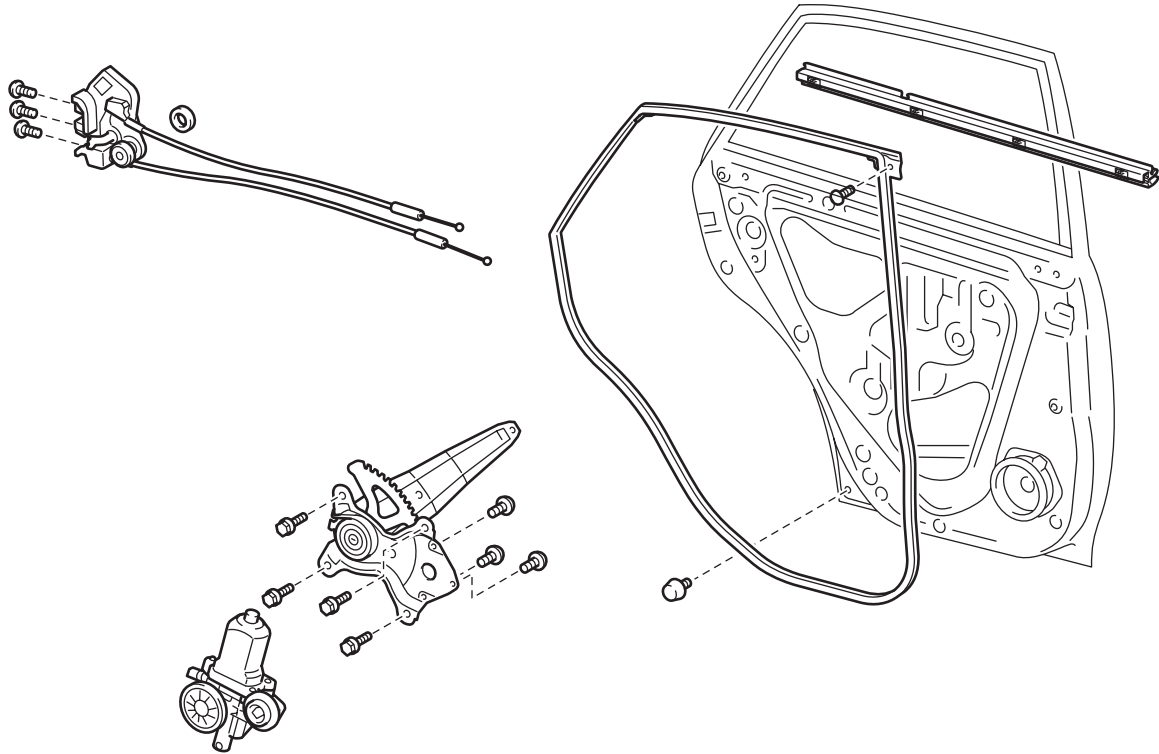

REAR DOOR BELT MOULDING

COMPONENTS

REAR DOOR INSIDE HANDLE BEZEL PLUG

REAR DOOR TRIM BOARD SUB-ASSEMBLY

POWER WINDOW REGULATOR SWITCH ASSEMBLY

REAR DOOR BELT MOULDING ASSEMBLY