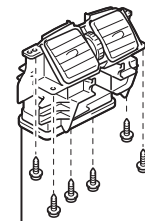

REAR CONSOLE BOX

COMPONENTS

REAR CONSOLE BOX

CONSOLE BOX NO.2 HOLE COVER

CONSOLE BOX HOLE COVER

CONSOLE UPPER PANEL GARNISH FRONT

CONSOLE UPPER PANEL GARNISH REAR

CONSOLE BOX CUP HOLDER

REAR CONSOLE PANEL UPPER

REAR CONSOLE BOX HOLDER CUP

CONSOLE COMPARTMENT DOOR LOCK

CONSOLE BOX REGISTER ASSEMBLY

CONSOLE BOX SUB-ASSEMBLY UPPER

CONSOLE BOX LIGHT SUB-ASSEMBLY

BOX NO.1 SIDE PANEL

REAR CONSOLE BOX LOWER