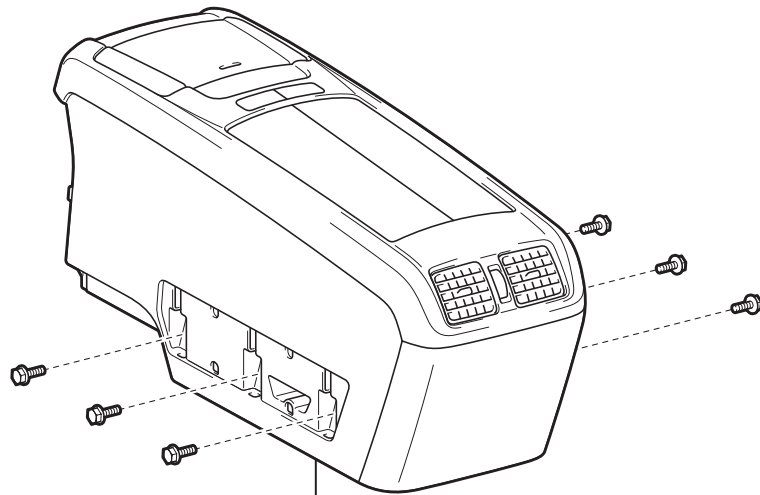

REAR CONSOLE BOX

COMPONENTS

REAR CONSOLE BOX

CONSOLE BOX NO.2 HOLE COVER

CONSOLE BOX HOLE COVER

CONSOLE UPPER PANEL GARNISH FRONT

CONSOLE UPPER PANEL GARNISH REAR

CONSOLE BOX CUP HOLDER

REAR CONSOLE PANEL UPPER

REAR CONSOLE BOX HOLDER CUP

CONSOLE COMPARTMENT DOOR LOCK

CONSOLE BOX REGISTER ASSEMBLY

CONSOLE BOX SUB-ASSEMBLY UPPER

CONSOLE BOX LIGHT SUB-ASSEMBLY

BOX NO.1 SIDE PANEL

REAR CONSOLE BOX LOWER