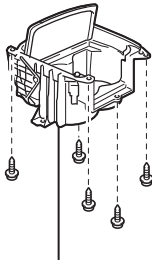

REAR CONSOLE BOX

COMPONENTS

REAR CONSOLE BOX

CONSOLE BOX NO.2 HOLE COVER

CONSOLE BOX HOLE COVER

CONSOLE UPPER PANEL GARNISH FRONT

CONSOLE UPPER PANEL GARNISH REAR

CONSOLE BOX CUP HOLDER

REAR CONSOLE PANEL UPPER

REAR CONSOLE BOX HOLDER CUP

CONSOLE COMPARTMENT DOOR LOCK

CONSOLE BOX REGISTER ASSEMBLY

CONSOLE BOX SUB-ASSEMBLY UPPER

CONSOLE BOX LIGHT SUB-ASSEMBLY

BOX NO.1 SIDE PANEL

REAR CONSOLE BOX LOWER