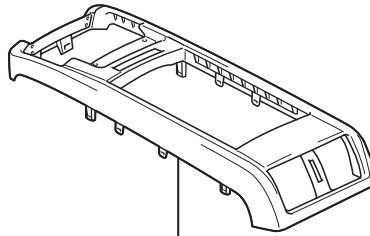

REAR CONSOLE BOX

COMPONENTS

REAR CONSOLE BOX

CONSOLE BOX NO.2 HOLE COVER

CONSOLE BOX HOLE COVER

CONSOLE UPPER PANEL GARNISH FRONT

CONSOLE UPPER PANEL GARNISH REAR

CONSOLE BOX CUP HOLDER

REAR CONSOLE PANEL UPPER

REAR CONSOLE BOX HOLDER CUP

CONSOLE COMPARTMENT DOOR LOCK

CONSOLE BOX REGISTER ASSEMBLY

CONSOLE BOX SUB-ASSEMBLY UPPER

CONSOLE BOX LIGHT SUB-ASSEMBLY

BOX NO.1 SIDE PANEL

REAR CONSOLE BOX LOWER