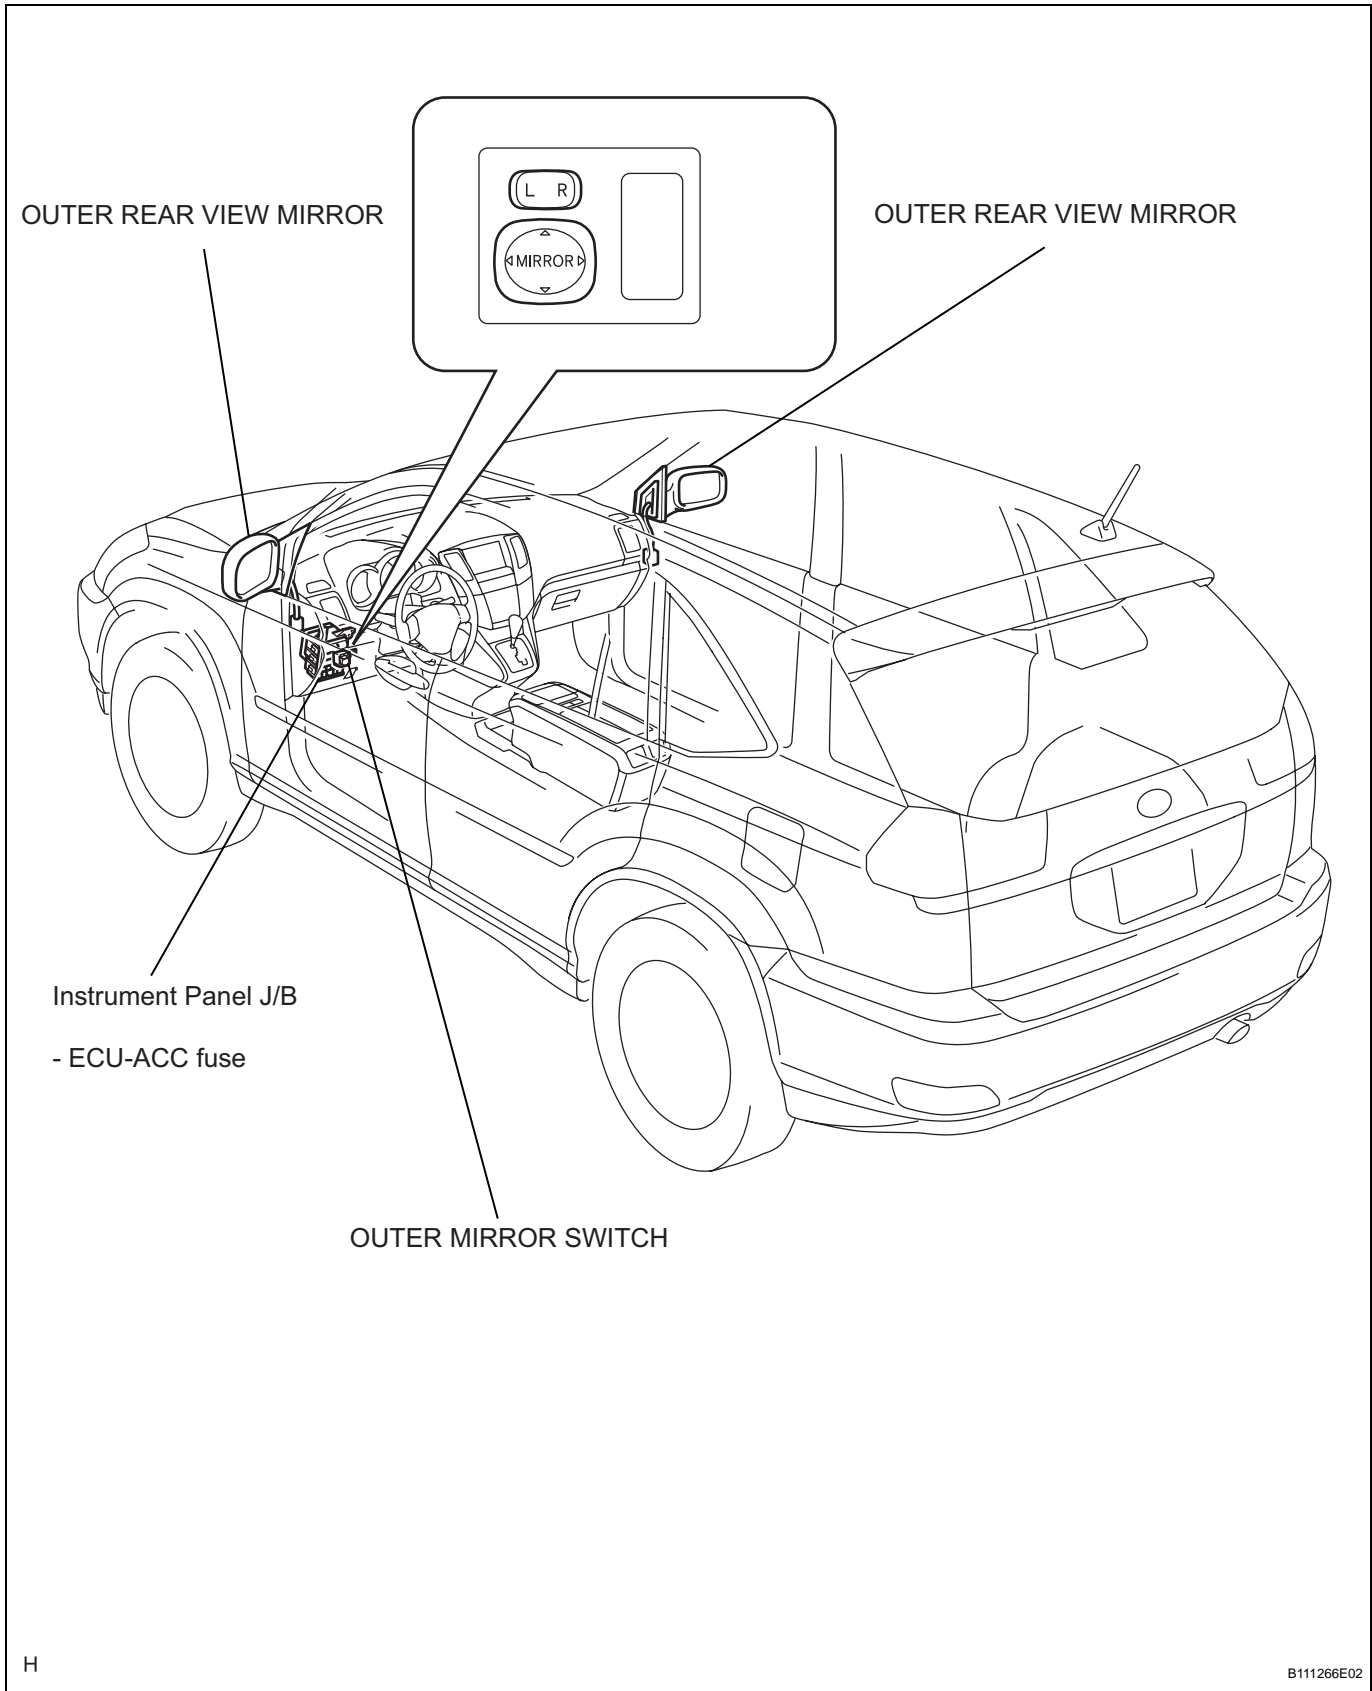

POWER MIRROR CONTROL SYSTEM (w/o Memory)

PARTS LOCATION

OUTER REAR VIEW MIRROR

OUTER REAR VIEW MIRROR

Instrument Panel J/B

- ECU-ACC fuse

OUTER MIRROR SWITCH

MI

PROBLEM SYMPTOMS TABLE**Power Mirror Control System**

| Symptom | Suspected area | See page |
|--|------------------------------------|-----------------------|
| Power mirror cannot be adjusted manually | 1. ECU-ACC fuse | - |
| | 2. Outer Mirror Switch | MI-38 |
| | 3. Outer Rear View Mirror Assembly | MI-33 |
| | 4. Wire harness | - |