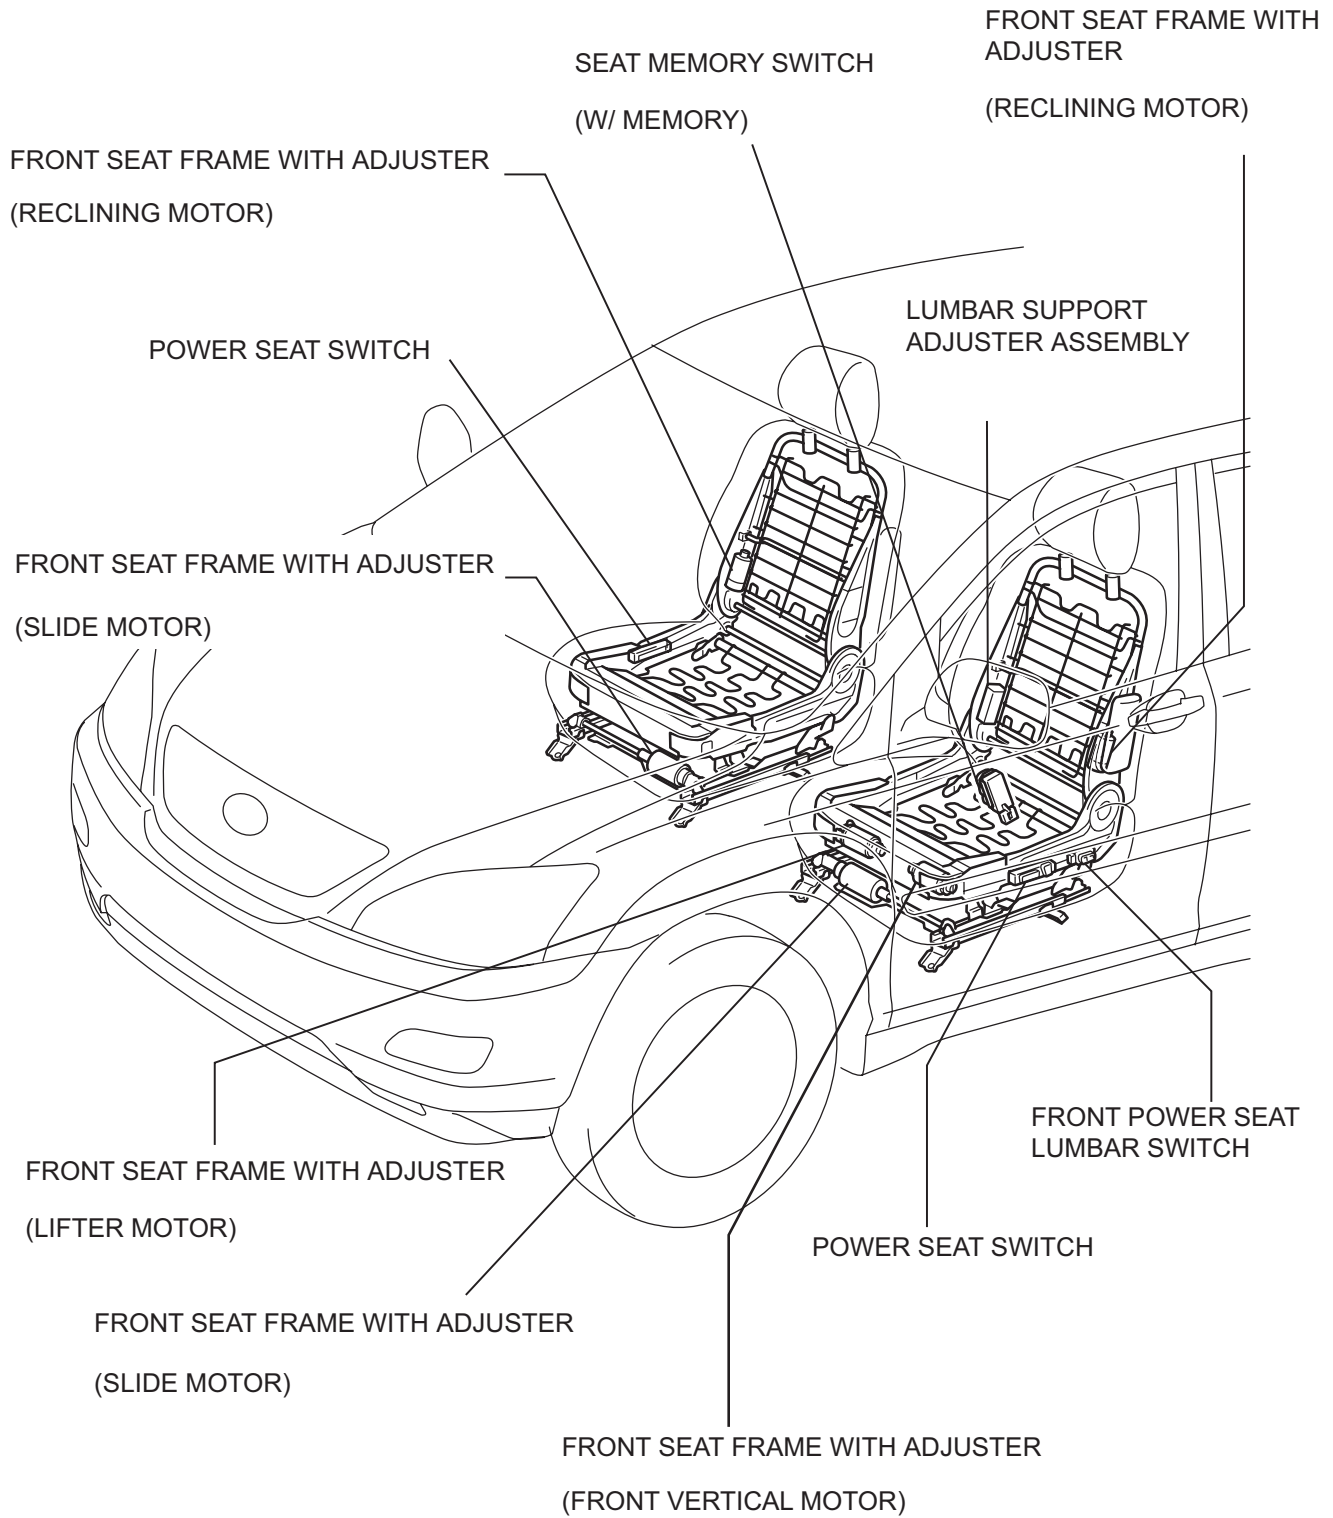

FRONT POWER SEAT CONTROL SYSTEM (w/o Memory)

PARTS LOCATION

INSTRUMENT PANEL J/B ASSEMBLY

- IG1 RELAY
- ECU-IG NO. 1 FUSE
- P/SEAT M-FUSE

SE