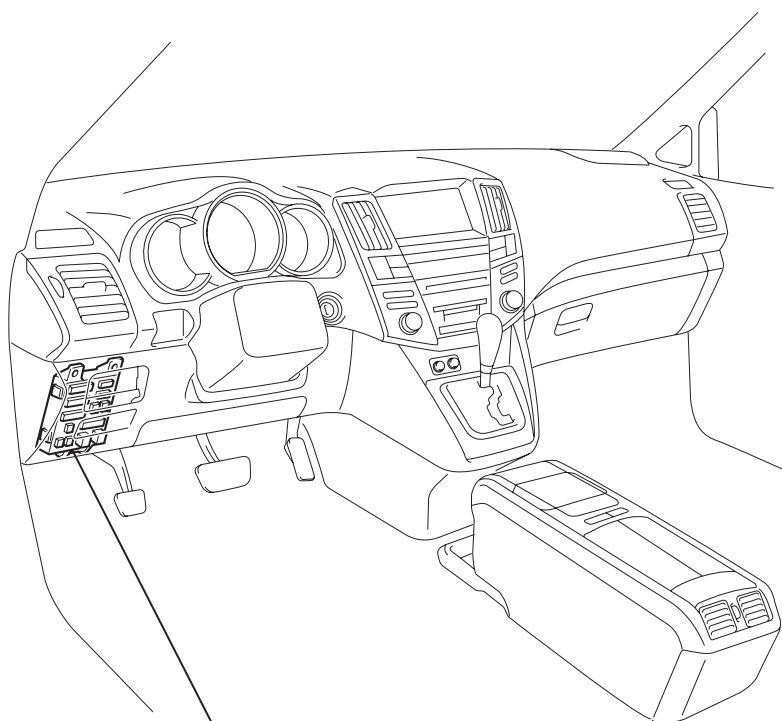

FRONT POWER SEAT CONTROL SYSTEM (w/o Memory)

PARTS LOCATION

INSTRUMENT PANEL J/B ASSEMBLY

- IG1 RELAY
- ECU-IG NO. 1 FUSE
- P/SEAT M-FUSE

SE