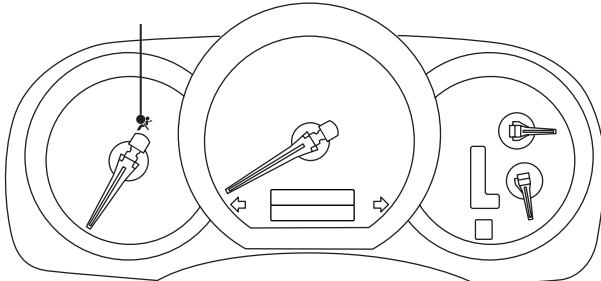

PARTS LOCATION

*1: w/o LEXUS NAVIGATION SYSTEM

*2: w/ LEXUS NAVIGATION SYSTEM

COMBINATION METER ASSEMBLY:

SRS WARNING LIGHT

CENTER CLUSTER INTEGRATION SWITCH ASSEMBLY (*1):

MULTI-DISPLAY ASSEMBLY (*2):

PASSENGER AIRBAG ON/OFF INDICATOR

FRONT AIRBAG SENSOR

SPIRAL CABLE

STEERING PAD

CURTAIN SHIELD AIRBAG ASSEMBLY

FRONT PASSENGER AIRBAG ASSEMBLY

CURTAIN SHIELD AIRBAG ASSEMBLY

FRONT AIRBAG SENSOR

FRONT SEAT SIDE AIRBAG ASSEMBLY

*1: Center Cluster Integration Switch Assembly (w/o LEXUS Navigation System)

*2: Multi-display Assembly (w/ LEXUS Navigation System)

RS

P

C111712E02

| Transmitting ECU (Transmitter) | Receiving ECU | Signals | Communication method |
|--------------------------------|-------------------------------|--|----------------------|
| Combination Meter Assembly | Center Airbag Sensor Assembly | <ul style="list-style-type: none"> • Vehicle speed signal | BEAN |
| Center Airbag Sensor Assembly | Combination Meter Assembly | <ul style="list-style-type: none"> • Driver seat buckle switch signal • Passenger seat buckle switch signal • Diagnosis signal (DTC) • SRS warning light blink demand signal • SRS warning light ON demand signal • Passenger seat occupant detection signal | BEAN |
| Center Airbag Sensor Assembly | Body ECU | <ul style="list-style-type: none"> • Driver seat buckle switch signal | BEAN |
| ECM | Center Airbag Sensor Assembly | <ul style="list-style-type: none"> • E/G speed signal • Test mode signal • Throttle opening angle information signal • Stop signal • Shift position signal | CAN-BEAN |