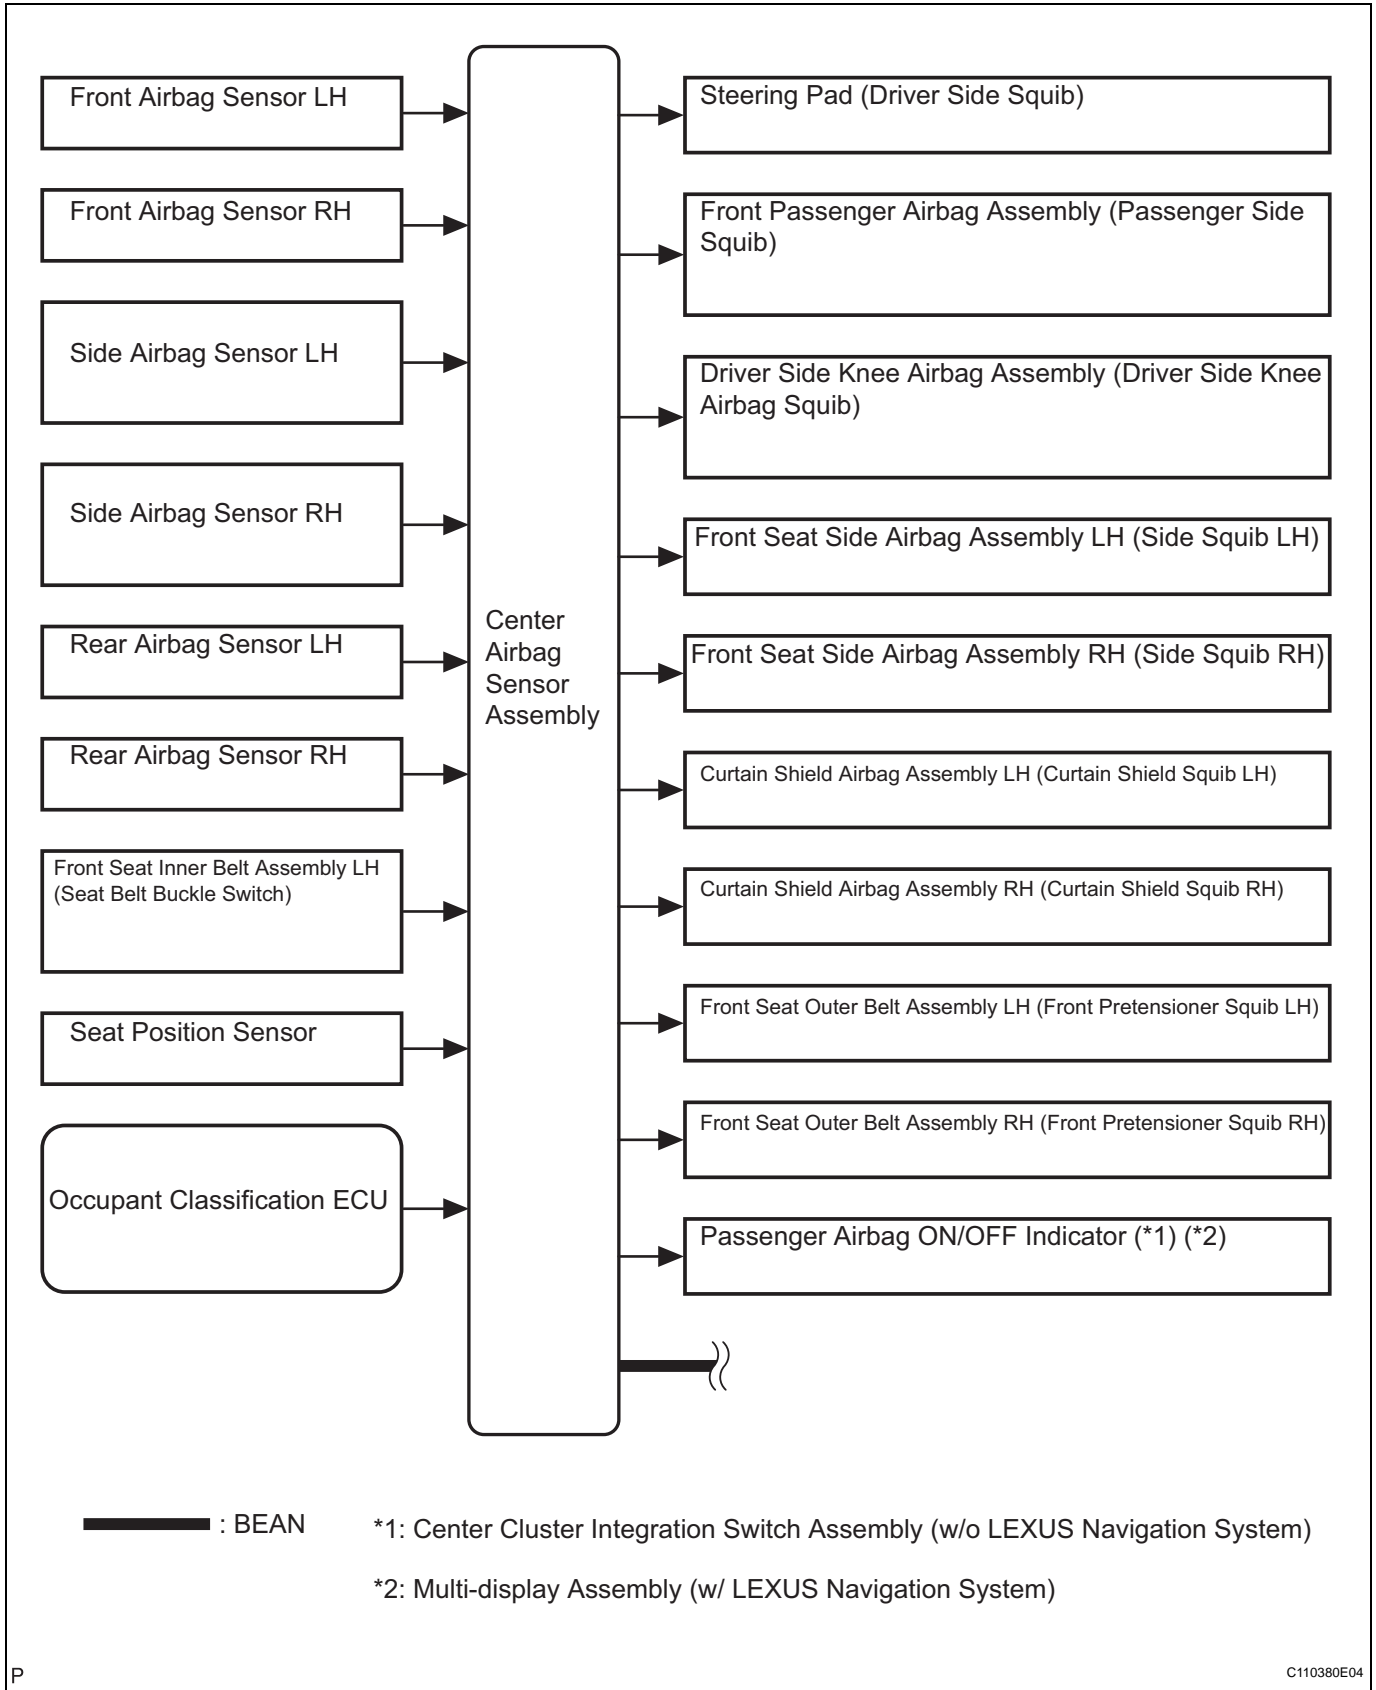

FRONT AIRBAG SENSOR

SPIRAL CABLE

STEERING PAD

CURTAIN SHIELD AIRBAG ASSEMBLY

FRONT PASSENGER AIRBAG ASSEMBLY

CURTAIN SHIELD AIRBAG ASSEMBLY

FRONT AIRBAG SENSOR

FRONT SEAT SIDE AIRBAG ASSEMBLY

SIDE AIRBAG SENSOR

DRIVER SIDE KNEE AIRBAG ASSEMBLY

SIDE AIRBAG SENSOR

FRONT SEAT OUTER BELT ASSEMBLY

SEAT POSITION SENSOR

FRONT SEAT SIDE AIRBAG ASSEMBLY

CENTER AIRBAG SENSOR ASSEMBLY

REAR AIRBAG SENSOR

FRONT SEAT OUTER BELT ASSEMBLY

FRONT SEAT INNER BELT ASSEMBLY

REAR AIRBAG SENSOR

H

RS

SYSTEM DIAGRAM

RS

————— : BEAN

*1: Center Cluster Integration Switch Assembly (w/o LEXUS Navigation System)

*2: Multi-display Assembly (w/ LEXUS Navigation System)

RS

P

C111712E02

| Transmitting ECU (Transmitter) | Receiving ECU | Signals | Communication method |
|--------------------------------|-------------------------------|--|----------------------|
| Combination Meter Assembly | Center Airbag Sensor Assembly | <ul style="list-style-type: none"> • Vehicle speed signal | BEAN |
| Center Airbag Sensor Assembly | Combination Meter Assembly | <ul style="list-style-type: none"> • Driver seat buckle switch signal • Passenger seat buckle switch signal • Diagnosis signal (DTC) • SRS warning light blink demand signal • SRS warning light ON demand signal • Passenger seat occupant detection signal | BEAN |
| Center Airbag Sensor Assembly | Body ECU | <ul style="list-style-type: none"> • Driver seat buckle switch signal | BEAN |
| ECM | Center Airbag Sensor Assembly | <ul style="list-style-type: none"> • E/G speed signal • Test mode signal • Throttle opening angle information signal • Stop signal • Shift position signal | CAN-BEAN |