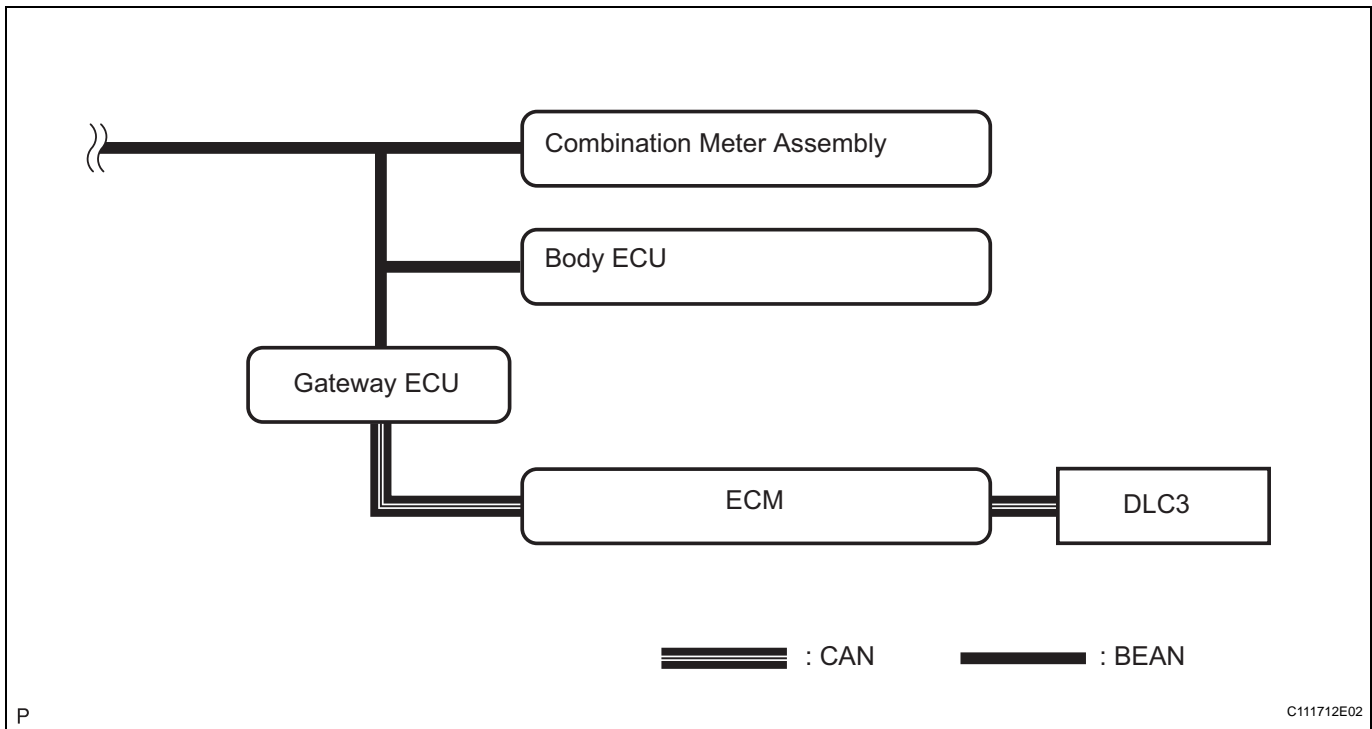

SIDE AIRBAG SENSOR

DRIVER SIDE KNEE AIRBAG ASSEMBLY

SIDE AIRBAG SENSOR

FRONT SEAT OUTER BELT ASSEMBLY

SEAT POSITION SENSOR

FRONT SEAT SIDE AIRBAG ASSEMBLY

CENTER AIRBAG SENSOR ASSEMBLY

REAR AIRBAG SENSOR

FRONT SEAT OUTER BELT ASSEMBLY

FRONT SEAT INNER BELT ASSEMBLY

REAR AIRBAG SENSOR

H

RS

SYSTEM DIAGRAM

RS

————— : BEAN

*1: Center Cluster Integration Switch Assembly (w/o LEXUS Navigation System)

*2: Multi-display Assembly (w/ LEXUS Navigation System)

RS

P

C111712E02

| Transmitting ECU (Transmitter) | Receiving ECU | Signals | Communication method |
|--------------------------------|-------------------------------|--|----------------------|
| Combination Meter Assembly | Center Airbag Sensor Assembly | <ul style="list-style-type: none"> • Vehicle speed signal | BEAN |
| Center Airbag Sensor Assembly | Combination Meter Assembly | <ul style="list-style-type: none"> • Driver seat buckle switch signal • Passenger seat buckle switch signal • Diagnosis signal (DTC) • SRS warning light blink demand signal • SRS warning light ON demand signal • Passenger seat occupant detection signal | BEAN |
| Center Airbag Sensor Assembly | Body ECU | <ul style="list-style-type: none"> • Driver seat buckle switch signal | BEAN |
| ECM | Center Airbag Sensor Assembly | <ul style="list-style-type: none"> • E/G speed signal • Test mode signal • Throttle opening angle information signal • Stop signal • Shift position signal | CAN-BEAN |