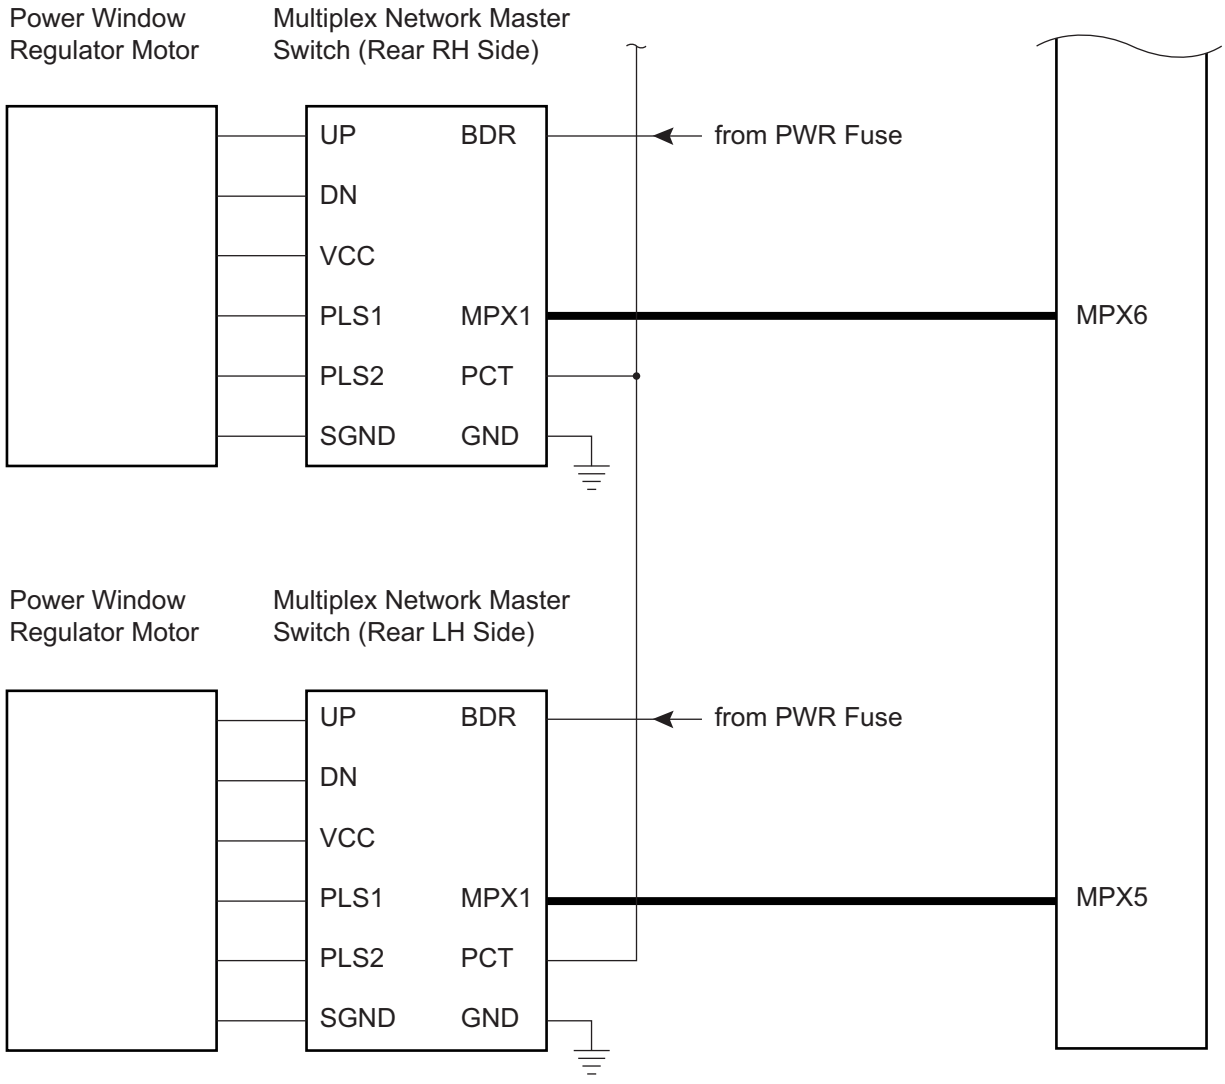

SYSTEM DIAGRAM

— : BEAN (Local Protocol Unidirectional Communication)

H

B111228E01