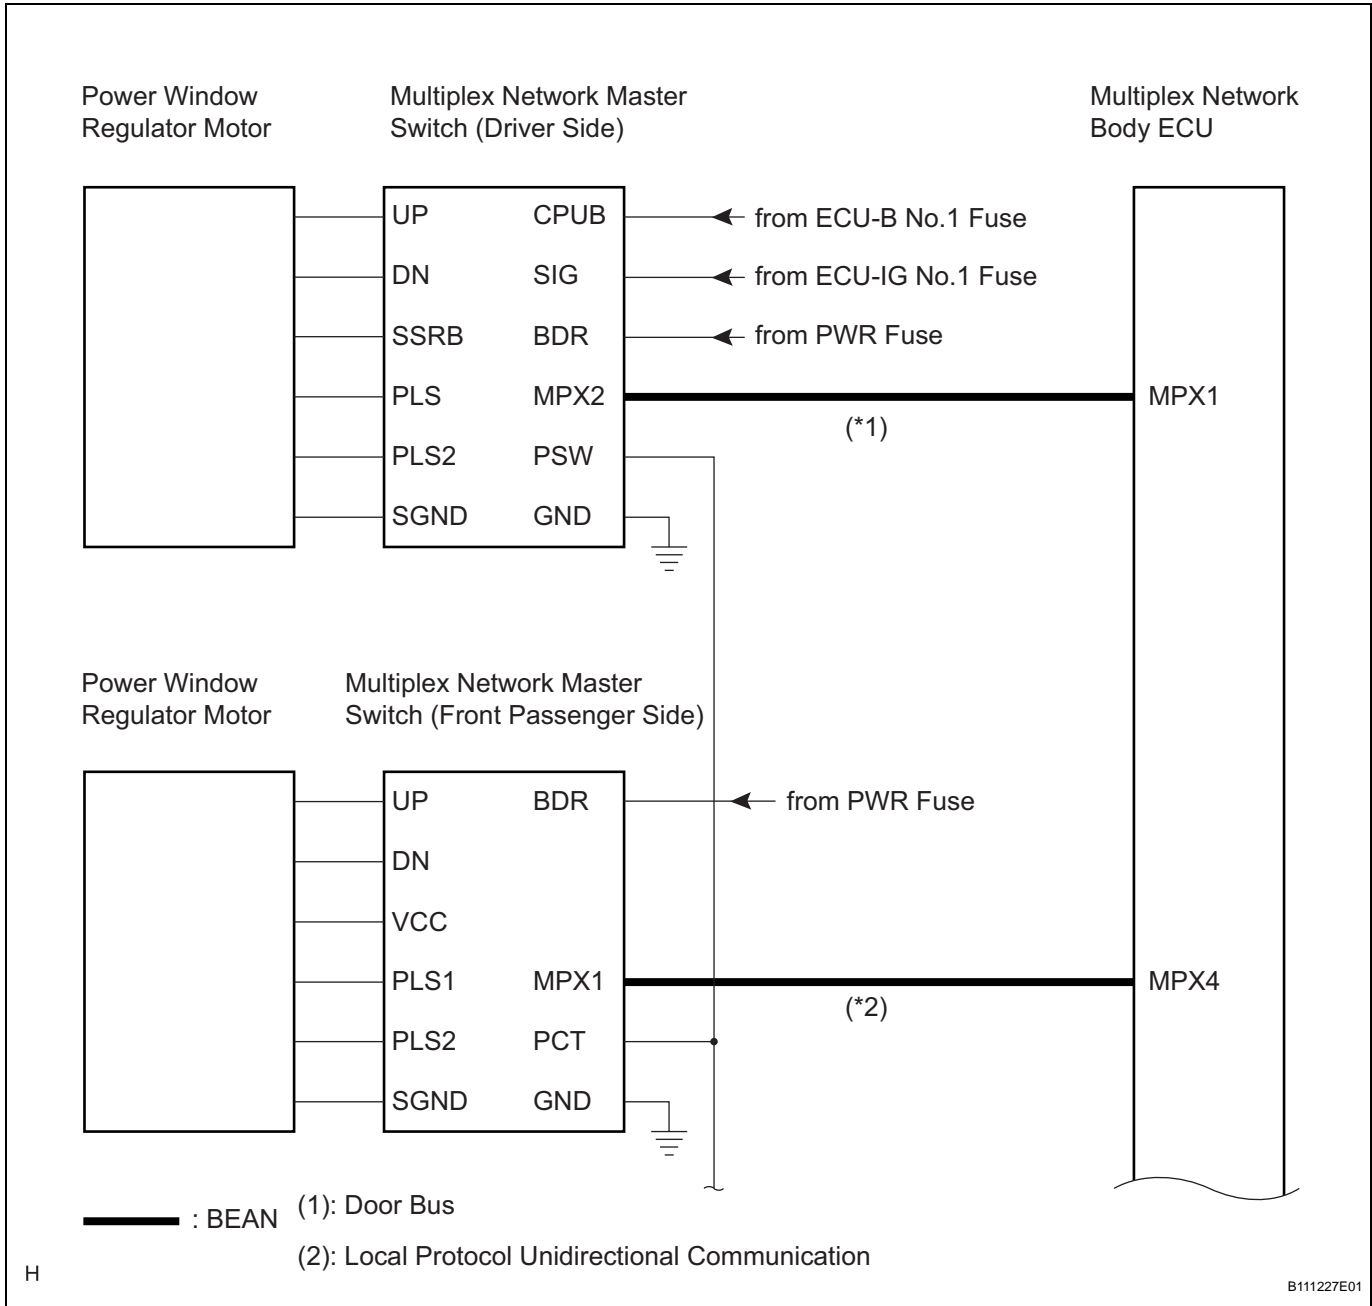

SYSTEM DIAGRAM

— : BEAN (Local Protocol Unidirectional Communication)

H

B111228E01