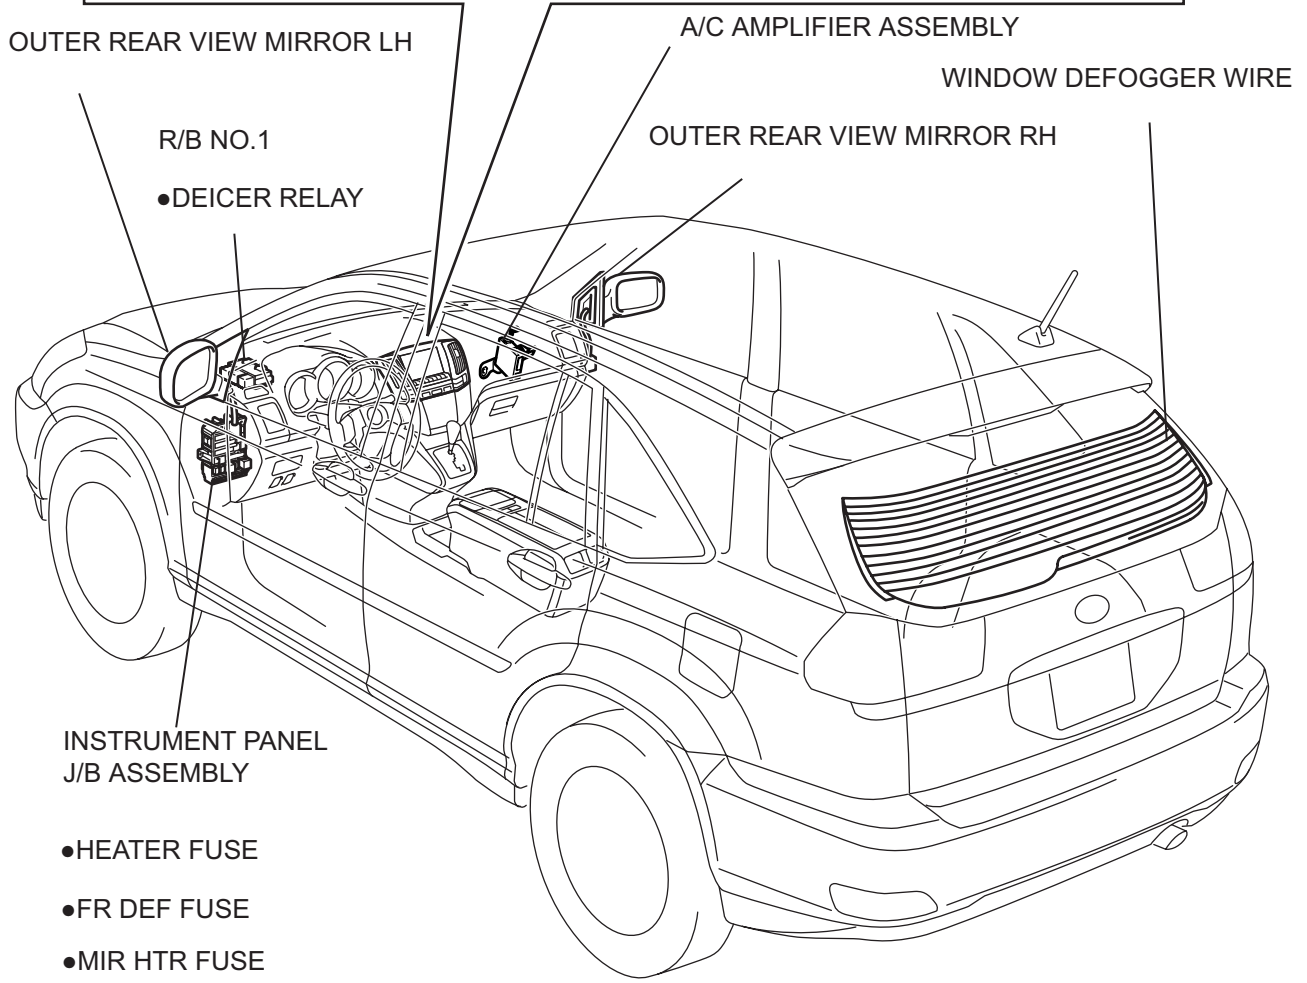

PARTS LOCATION

WS