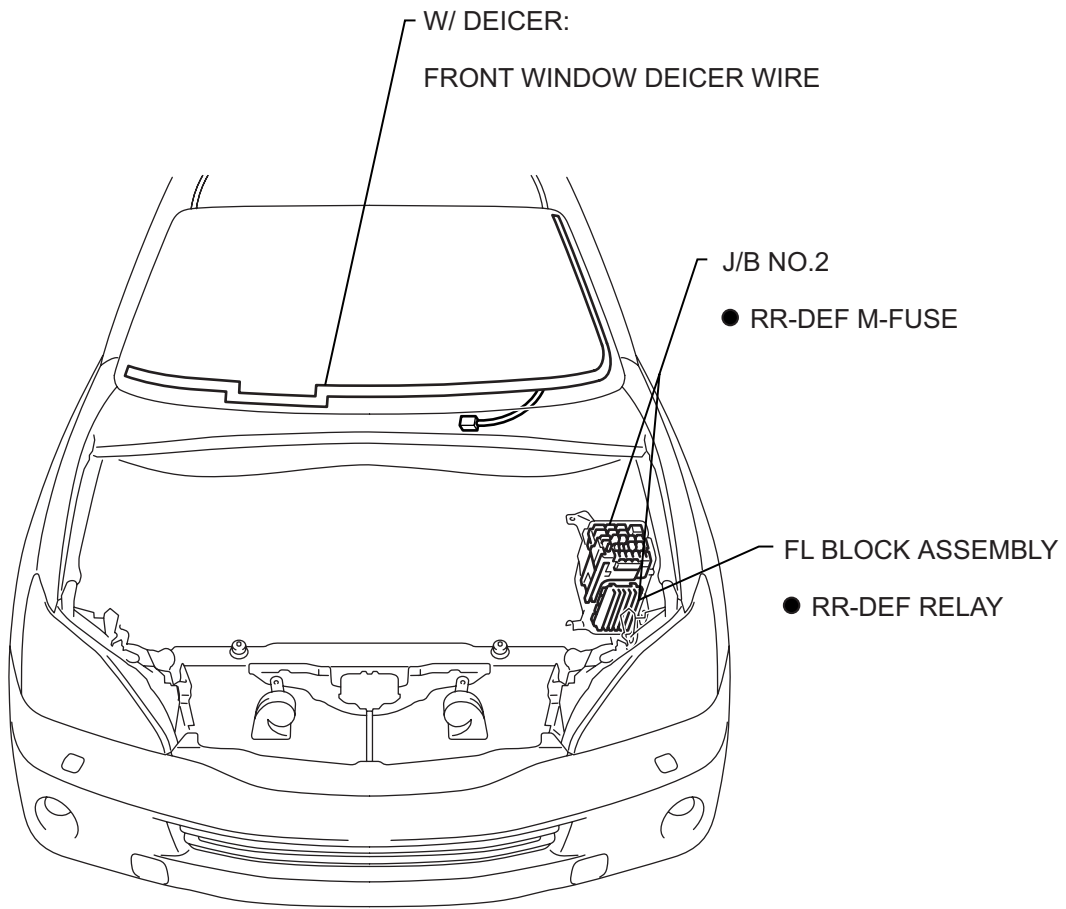

H

B112792E01