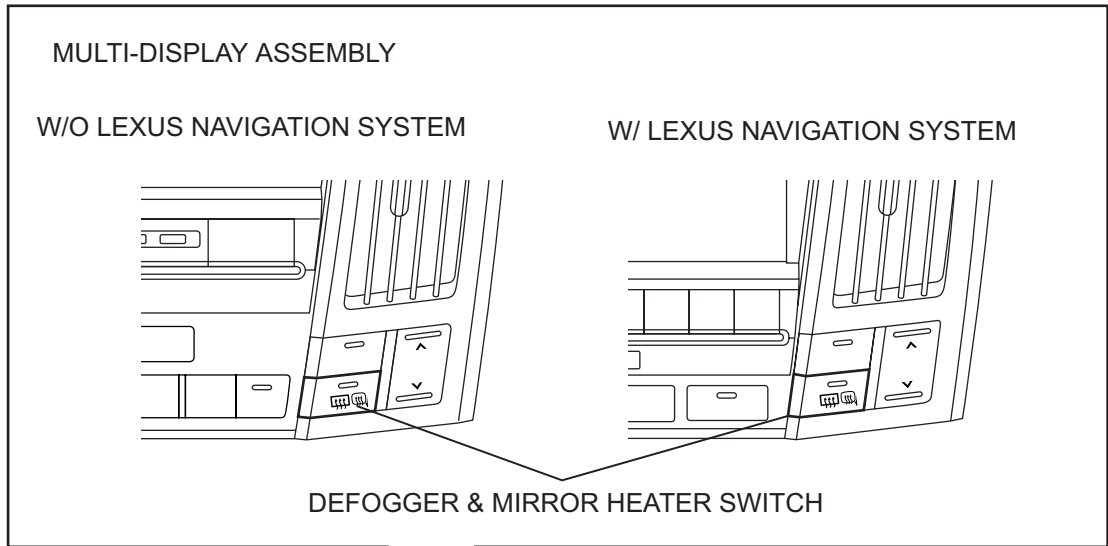

PARTS LOCATION

WS