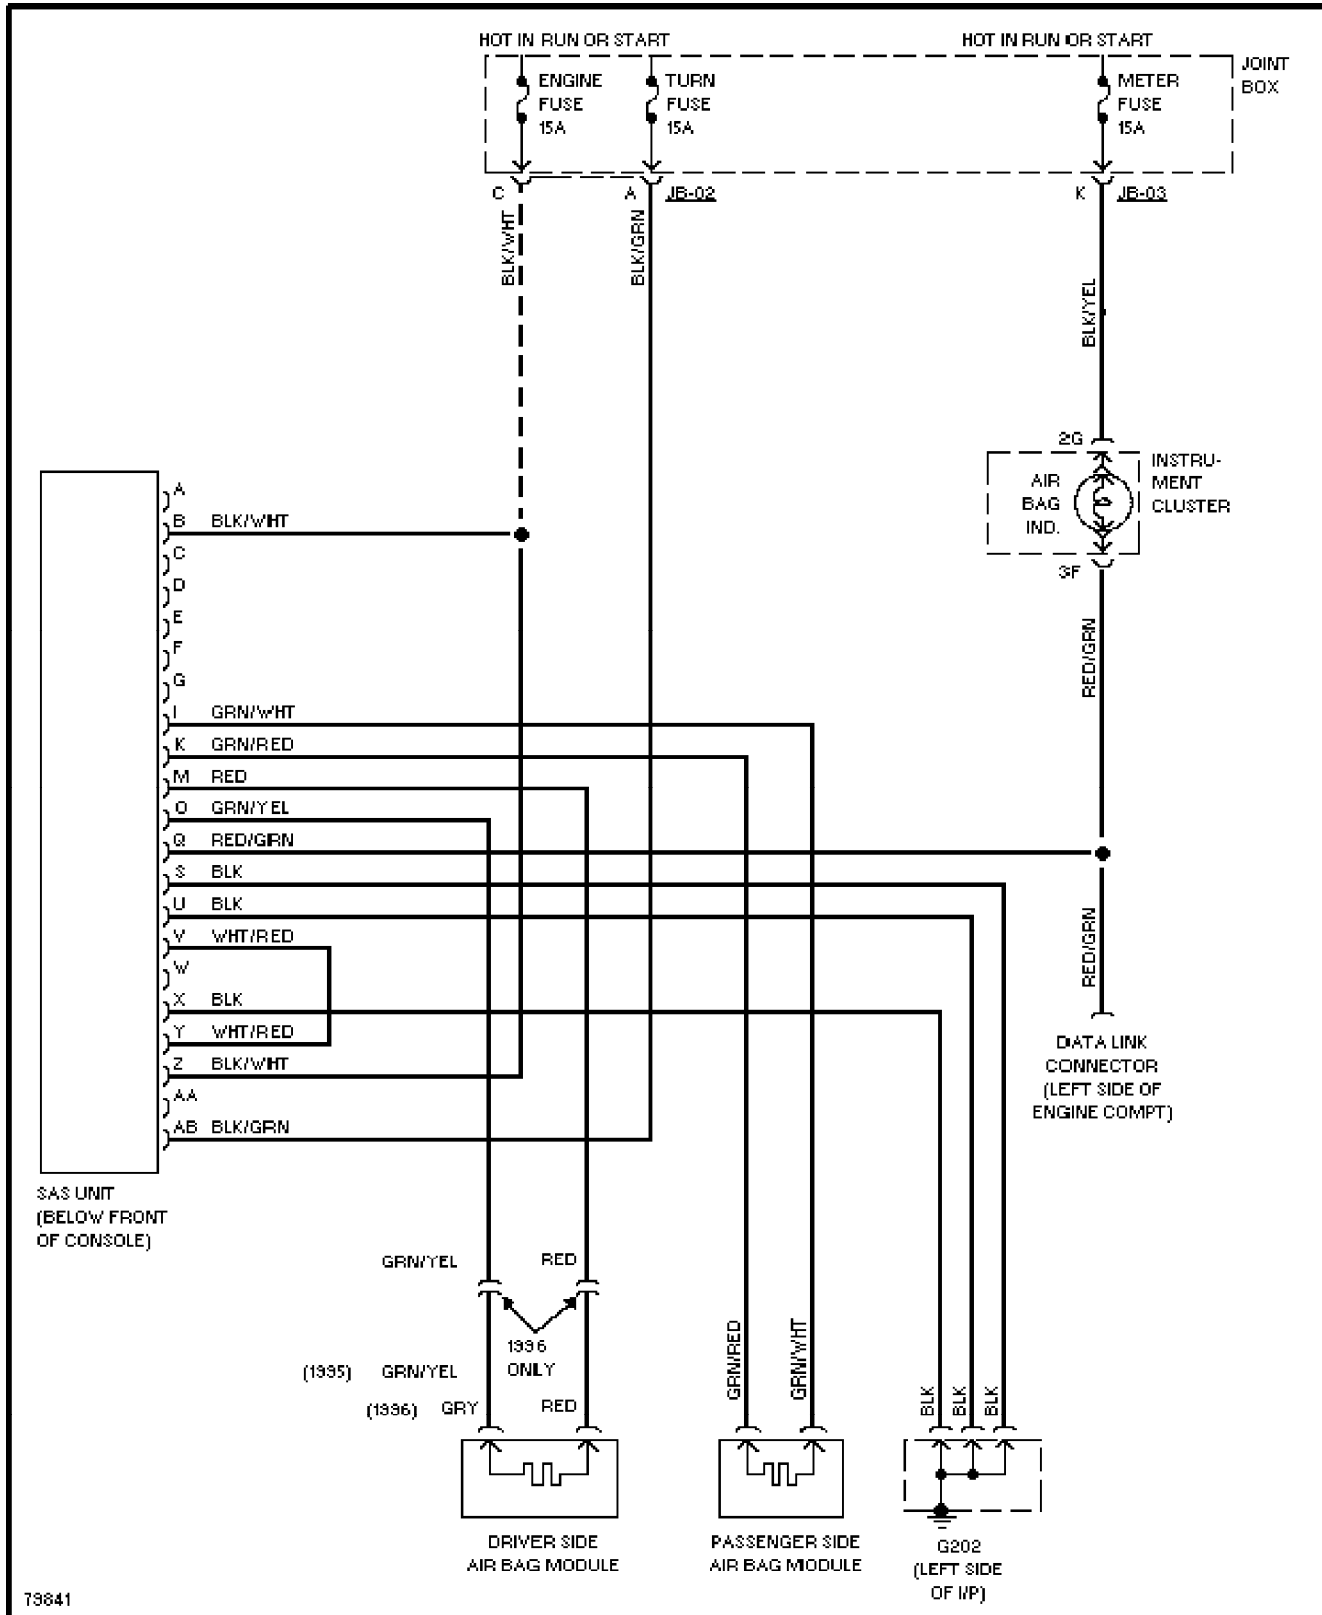

SYSTEM WIRING DIAGRAMS

Shift Interlock Circuit

1995 Mazda 626

SYSTEM WIRING DIAGRAMS

2.0L, Starting Circuit, AT

1995 Mazda 626

SYSTEM WIRING DIAGRAMS

2.0L, Starting Circuit, M/T

Charging Circuit

1995 Mazda 626

SYSTEM WIRING DIAGRAMS

2.5L, Starting Circuit, AT

1995 Mazda 626

SYSTEM WIRING DIAGRAMS

2.5L, Starting Circuit, M/T

1995 Mazda 626

SYSTEM WIRING DIAGRAMS

2.5L, Starting/Charging Circuit, AT

1995 Mazda 626

SYSTEM WIRING DIAGRAMS

2.5L, Starting/Charging Circuit, M/T

1995 Mazda 626

SYSTEM WIRING DIAGRAMS

Charging Circuit

1995 Mazda 626

SYSTEM WIRING DIAGRAMS

Supplemental Restraint Circuit

1995 Mazda 626

SYSTEM WIRING DIAGRAMS

2.0L, Transmission Circuit

1995 Mazda 626

SYSTEM WIRING DIAGRAMS