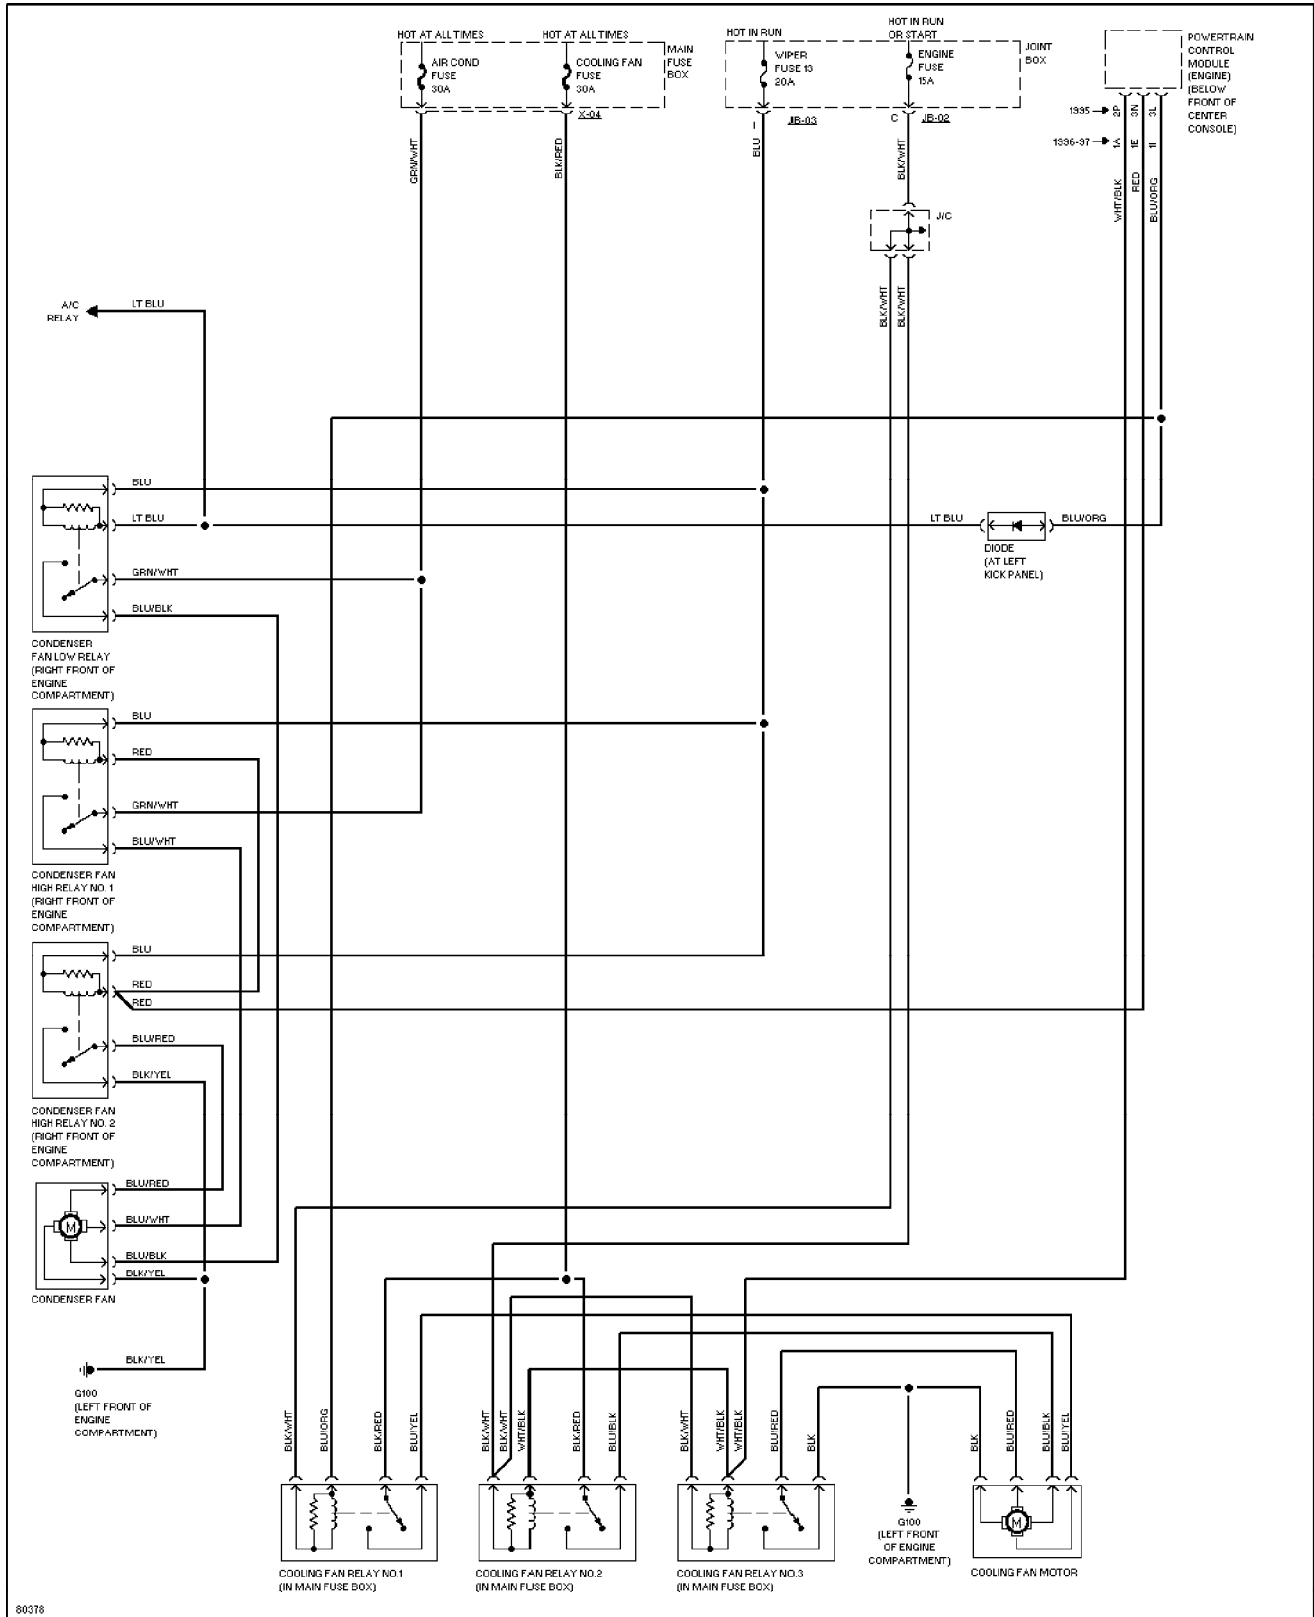

2.0L, Computer Data Lines, M/T

1995 Mazda 626

SYSTEM WIRING DIAGRAMS

2.5L, Data Link Connector Circuit

1995 Mazda 626

SYSTEM WIRING DIAGRAMS

2.0L, Cooling Fan Circuit

1995 Mazda 626

SYSTEM WIRING DIAGRAMS

2.5L, Cooling Fan Circuit

1995 Mazda 626

SYSTEM WIRING DIAGRAMS

Cruise Control Circuit

1995 Mazda 626

SYSTEM WIRING DIAGRAMS

2.0L, Engine Performance Circuits, AT (1 of 2)