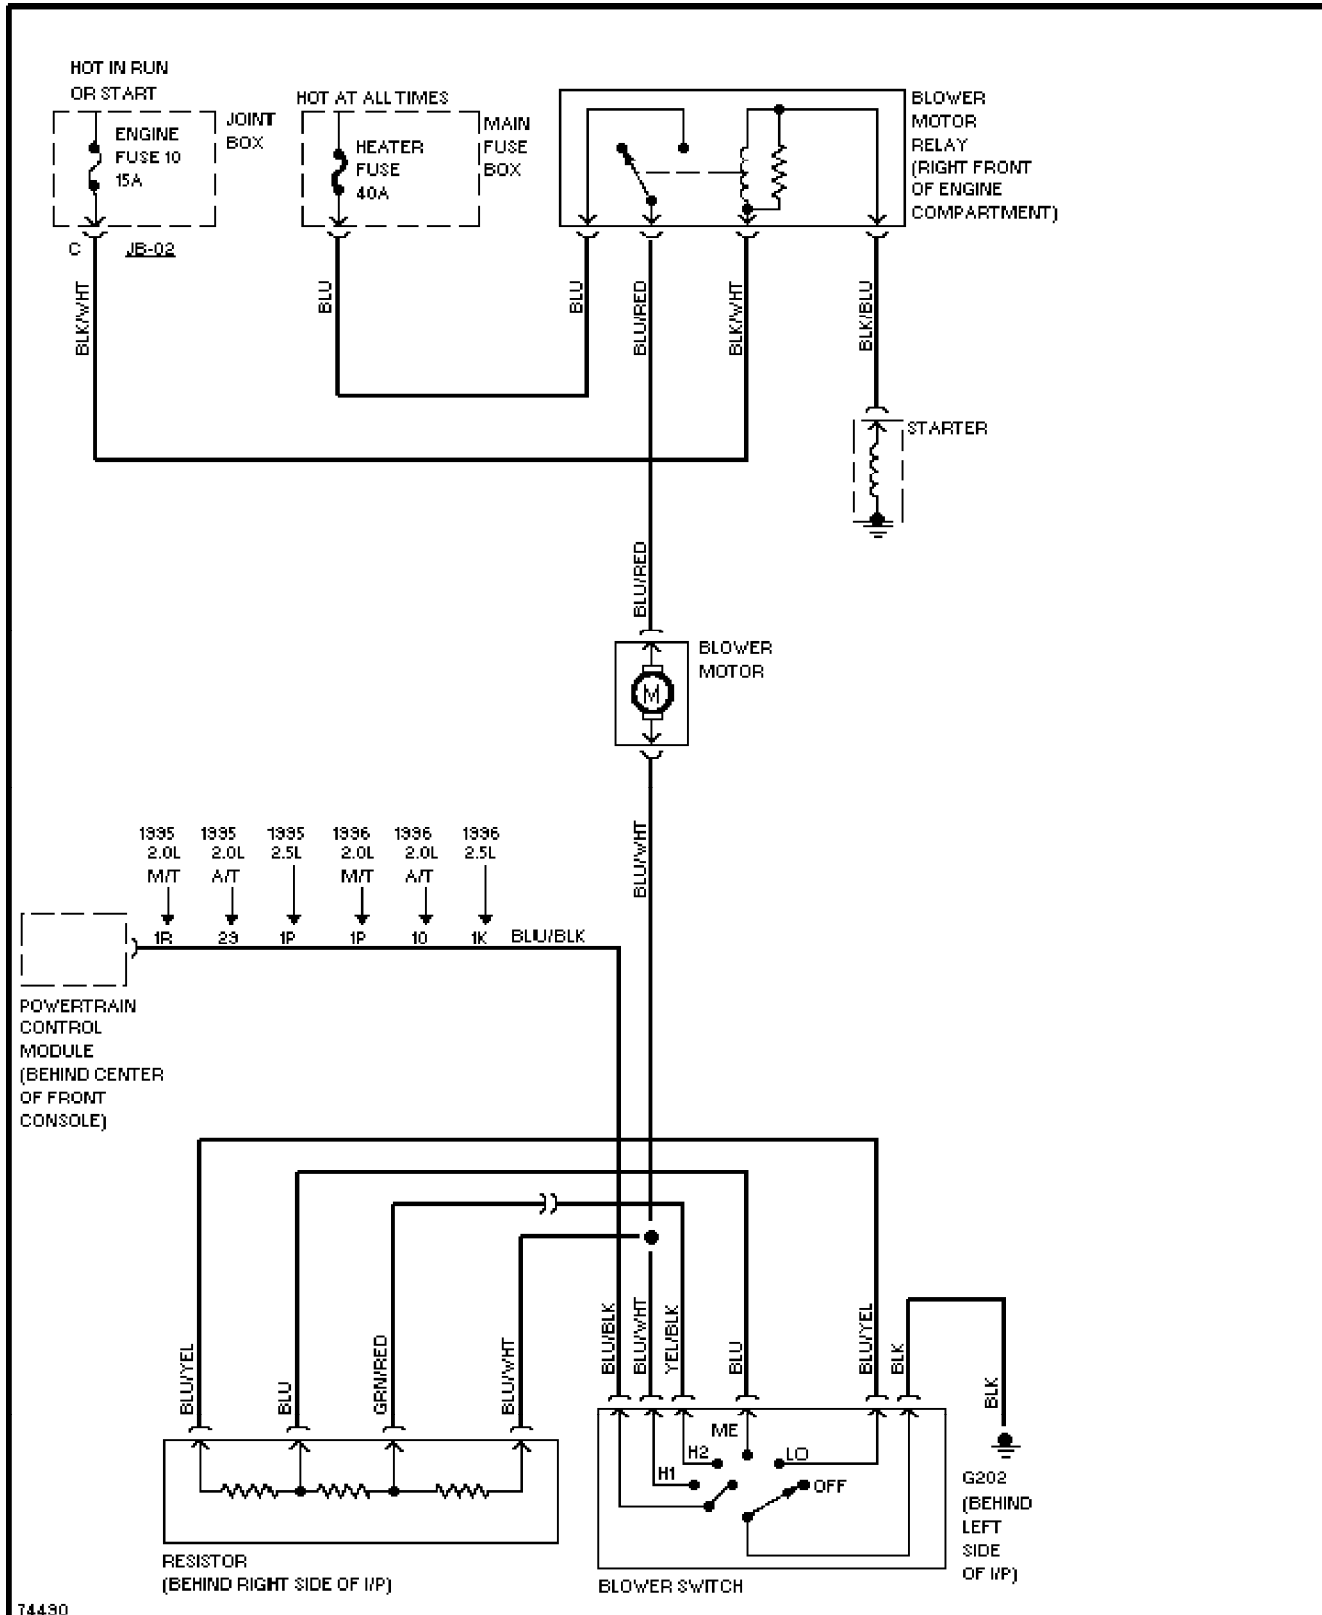

SYSTEM WIRING DIAGRAMS

Heater Circuit

1995 Mazda 626