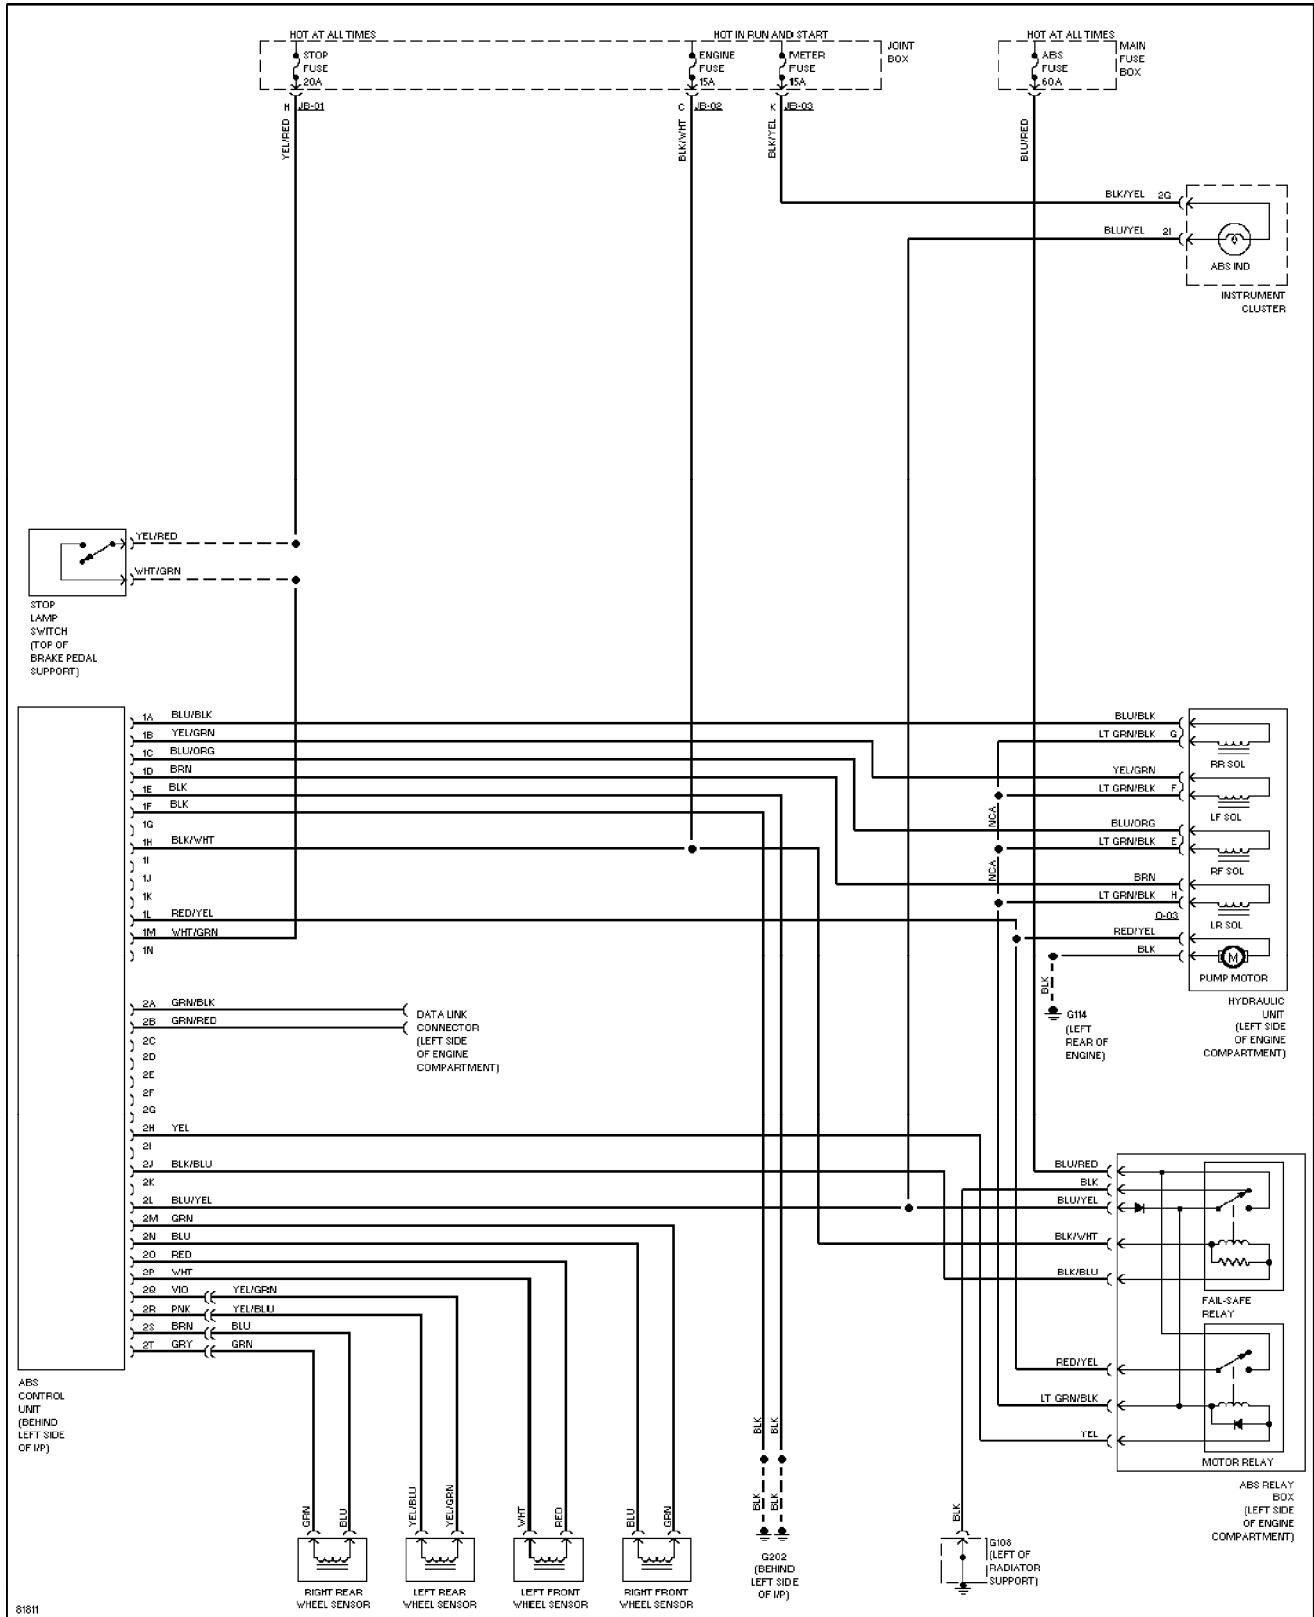

SYSTEM WIRING DIAGRAMS

Anti-lock Brake Circuits

1995 Mazda 626