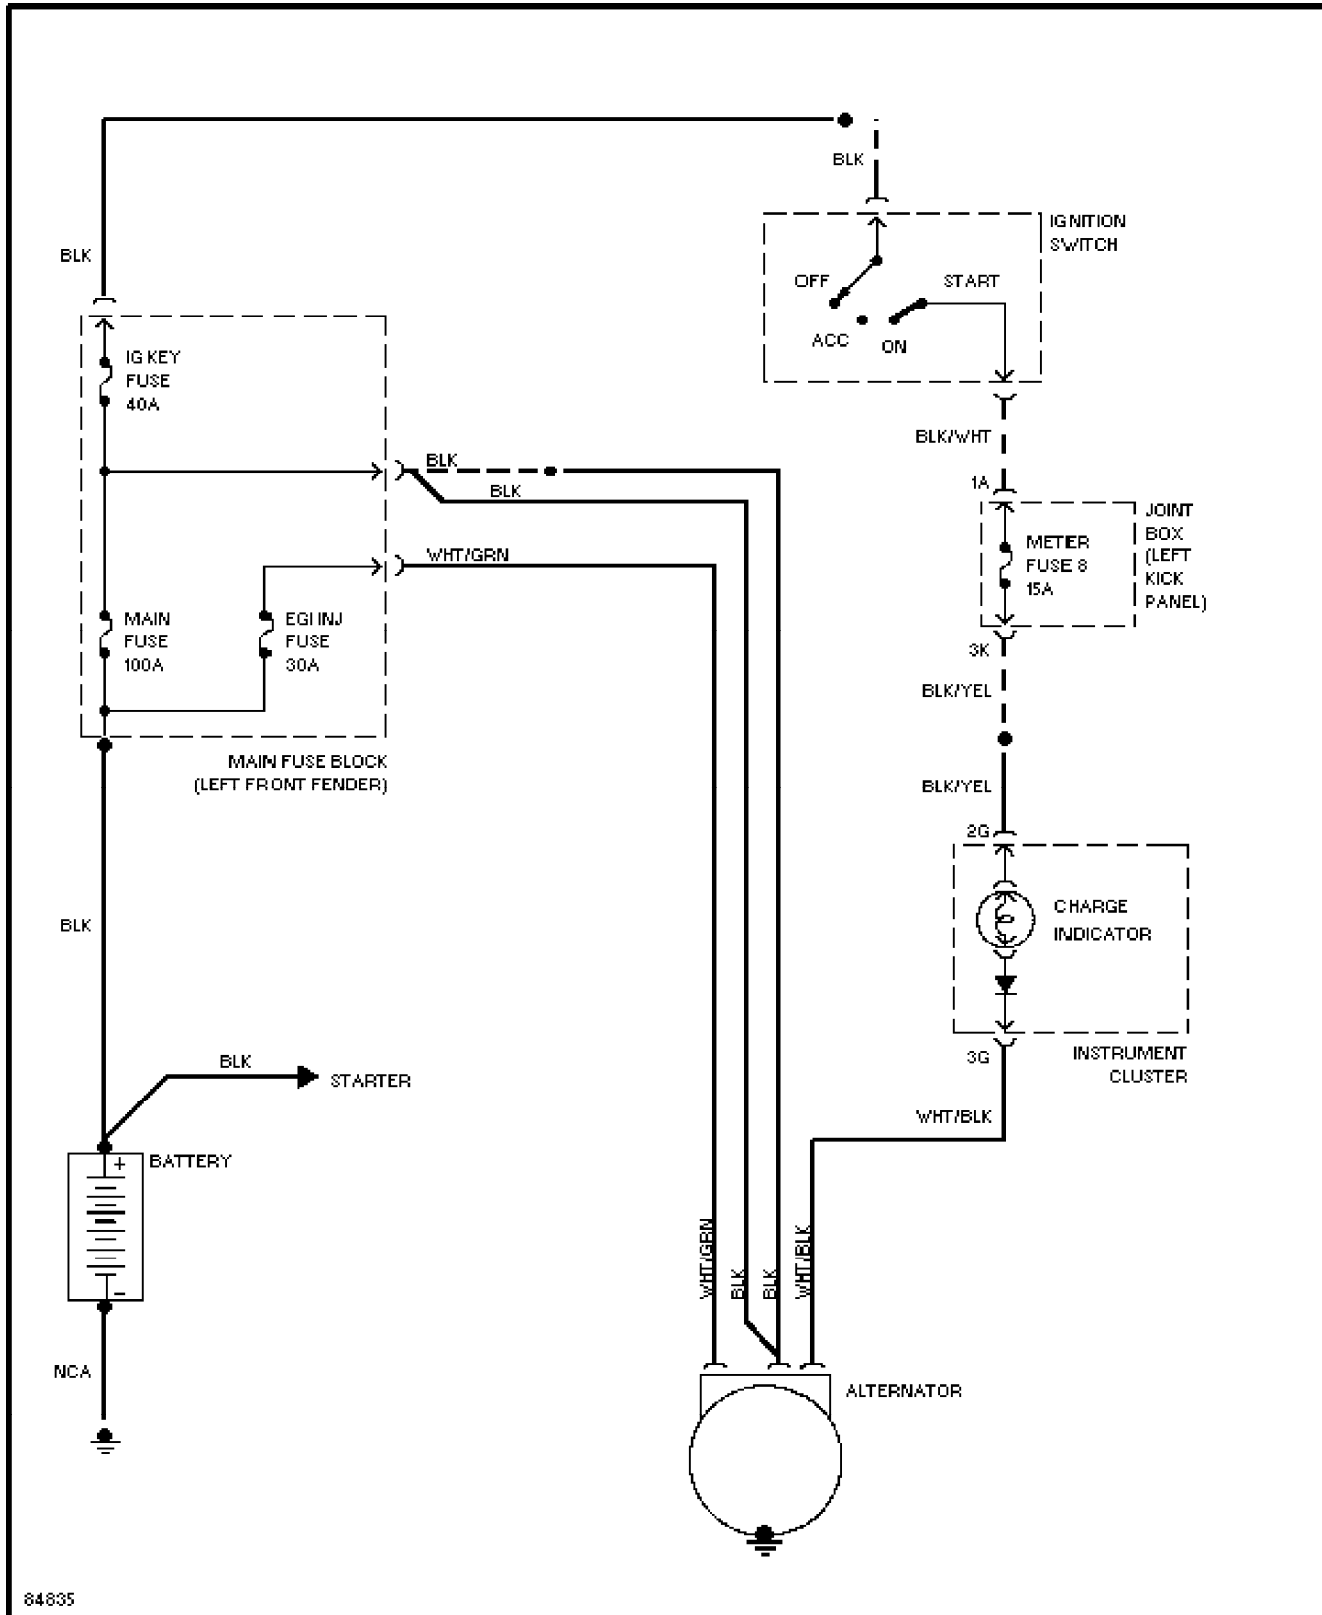

SYSTEM WIRING DIAGRAMS

Shift Interlock Circuit

1995 Mazda 626

SYSTEM WIRING DIAGRAMS

2.0L, Starting Circuit, AT

1995 Mazda 626

SYSTEM WIRING DIAGRAMS

2.0L, Starting Circuit, M/T

1995 Mazda 626

SYSTEM WIRING DIAGRAMS

2.0L, Starting/Charging Circuit, AT

1995 Mazda 626

SYSTEM WIRING DIAGRAMS

2.0L, Starting/Charging Circuit, M/T

1995 Mazda 626

SYSTEM WIRING DIAGRAMS

Charging Circuit

1995 Mazda 626

SYSTEM WIRING DIAGRAMS

2.5L, Starting Circuit, AT

1995 Mazda 626

SYSTEM WIRING DIAGRAMS

2.5L, Starting Circuit, M/T

1995 Mazda 626