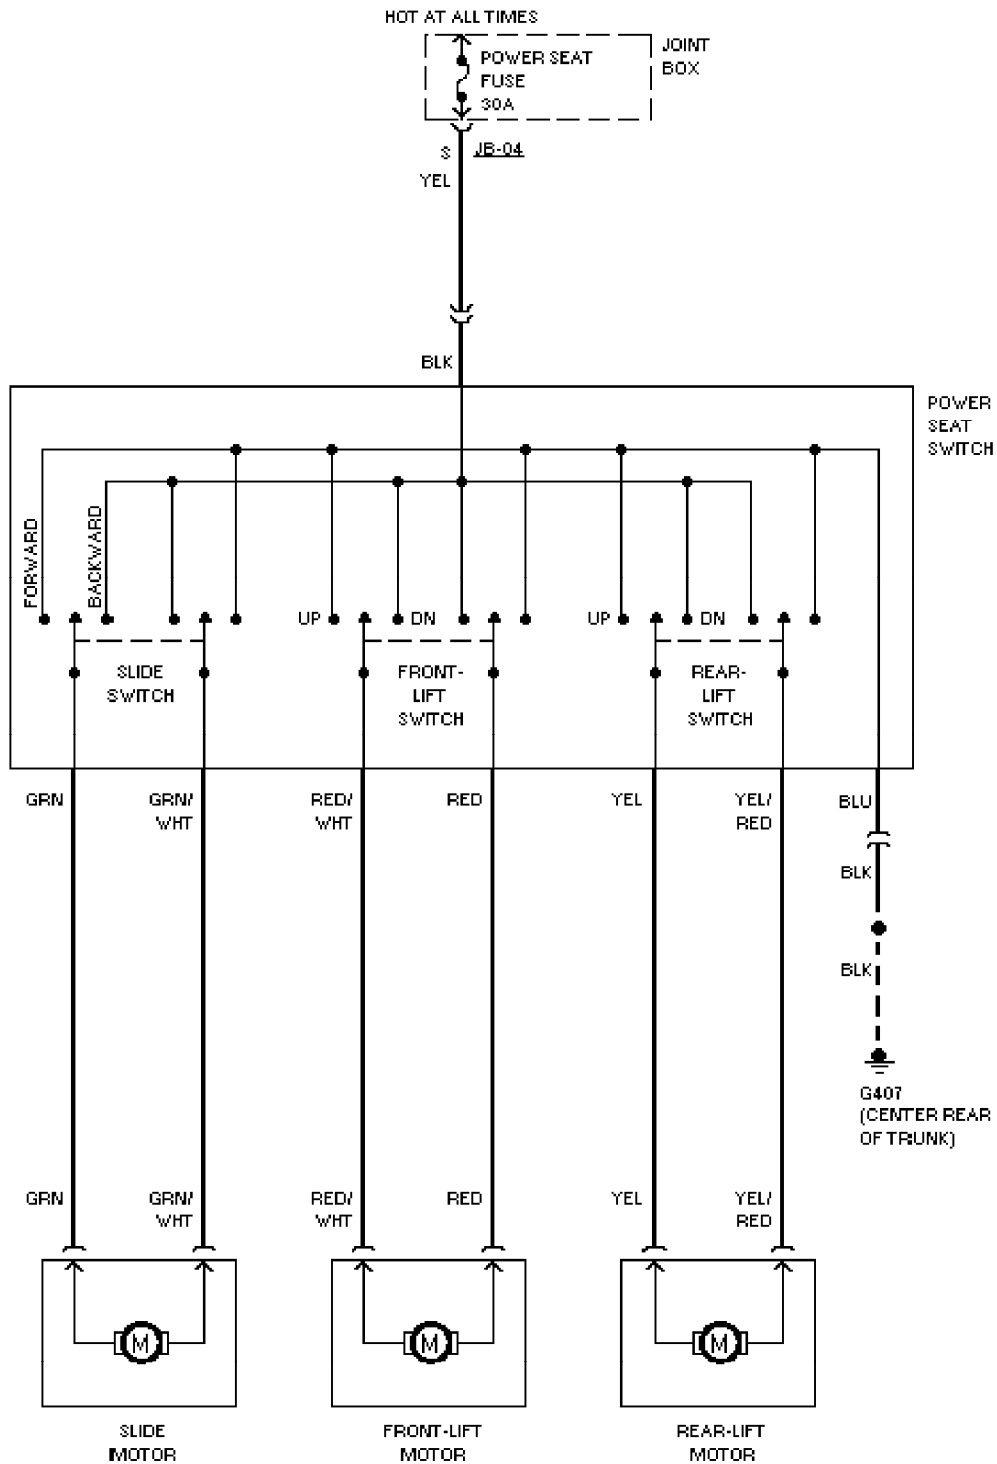

1995 Mazda 626

SYSTEM WIRING DIAGRAMS

2.0L, Engine Performance Circuits, A/T (2 of 2)

1995 Mazda 626

SYSTEM WIRING DIAGRAMS

Power Seat Circuits

1995 Mazda 626

SYSTEM WIRING DIAGRAMS