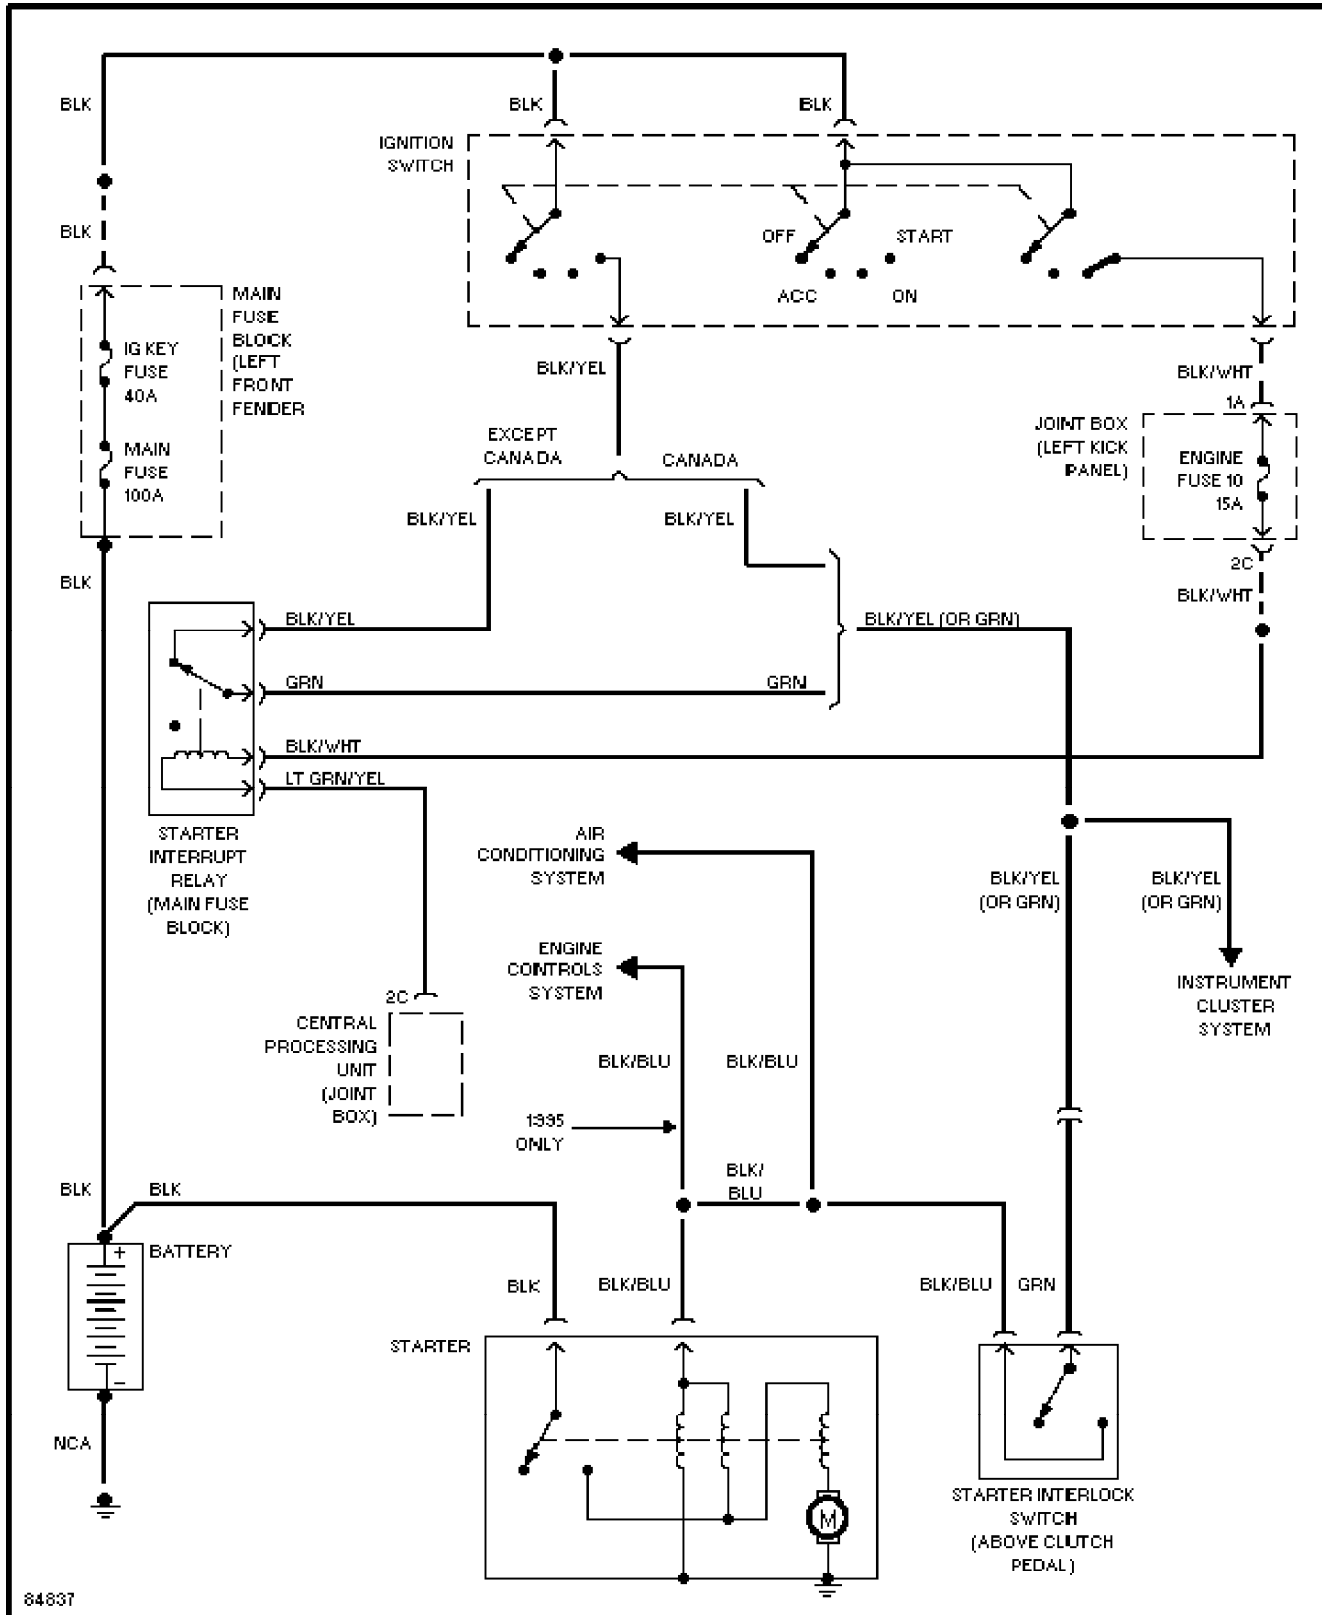

SYSTEM WIRING DIAGRAMS

Shift Interlock Circuit

1995 Mazda 626

SYSTEM WIRING DIAGRAMS

2.0L, Starting Circuit, AT

1995 Mazda 626

SYSTEM WIRING DIAGRAMS

2.0L, Starting Circuit, M/T

1995 Mazda 626

SYSTEM WIRING DIAGRAMS

2.0L, Starting/Charging Circuit, AT

1995 Mazda 626

SYSTEM WIRING DIAGRAMS

2.0L, Starting/Charging Circuit, M/T

1995 Mazda 626

SYSTEM WIRING DIAGRAMS

Charging Circuit

1995 Mazda 626

SYSTEM WIRING DIAGRAMS

2.5L, Starting Circuit, AT

1995 Mazda 626

SYSTEM WIRING DIAGRAMS

2.5L, Starting Circuit, M/T

1995 Mazda 626