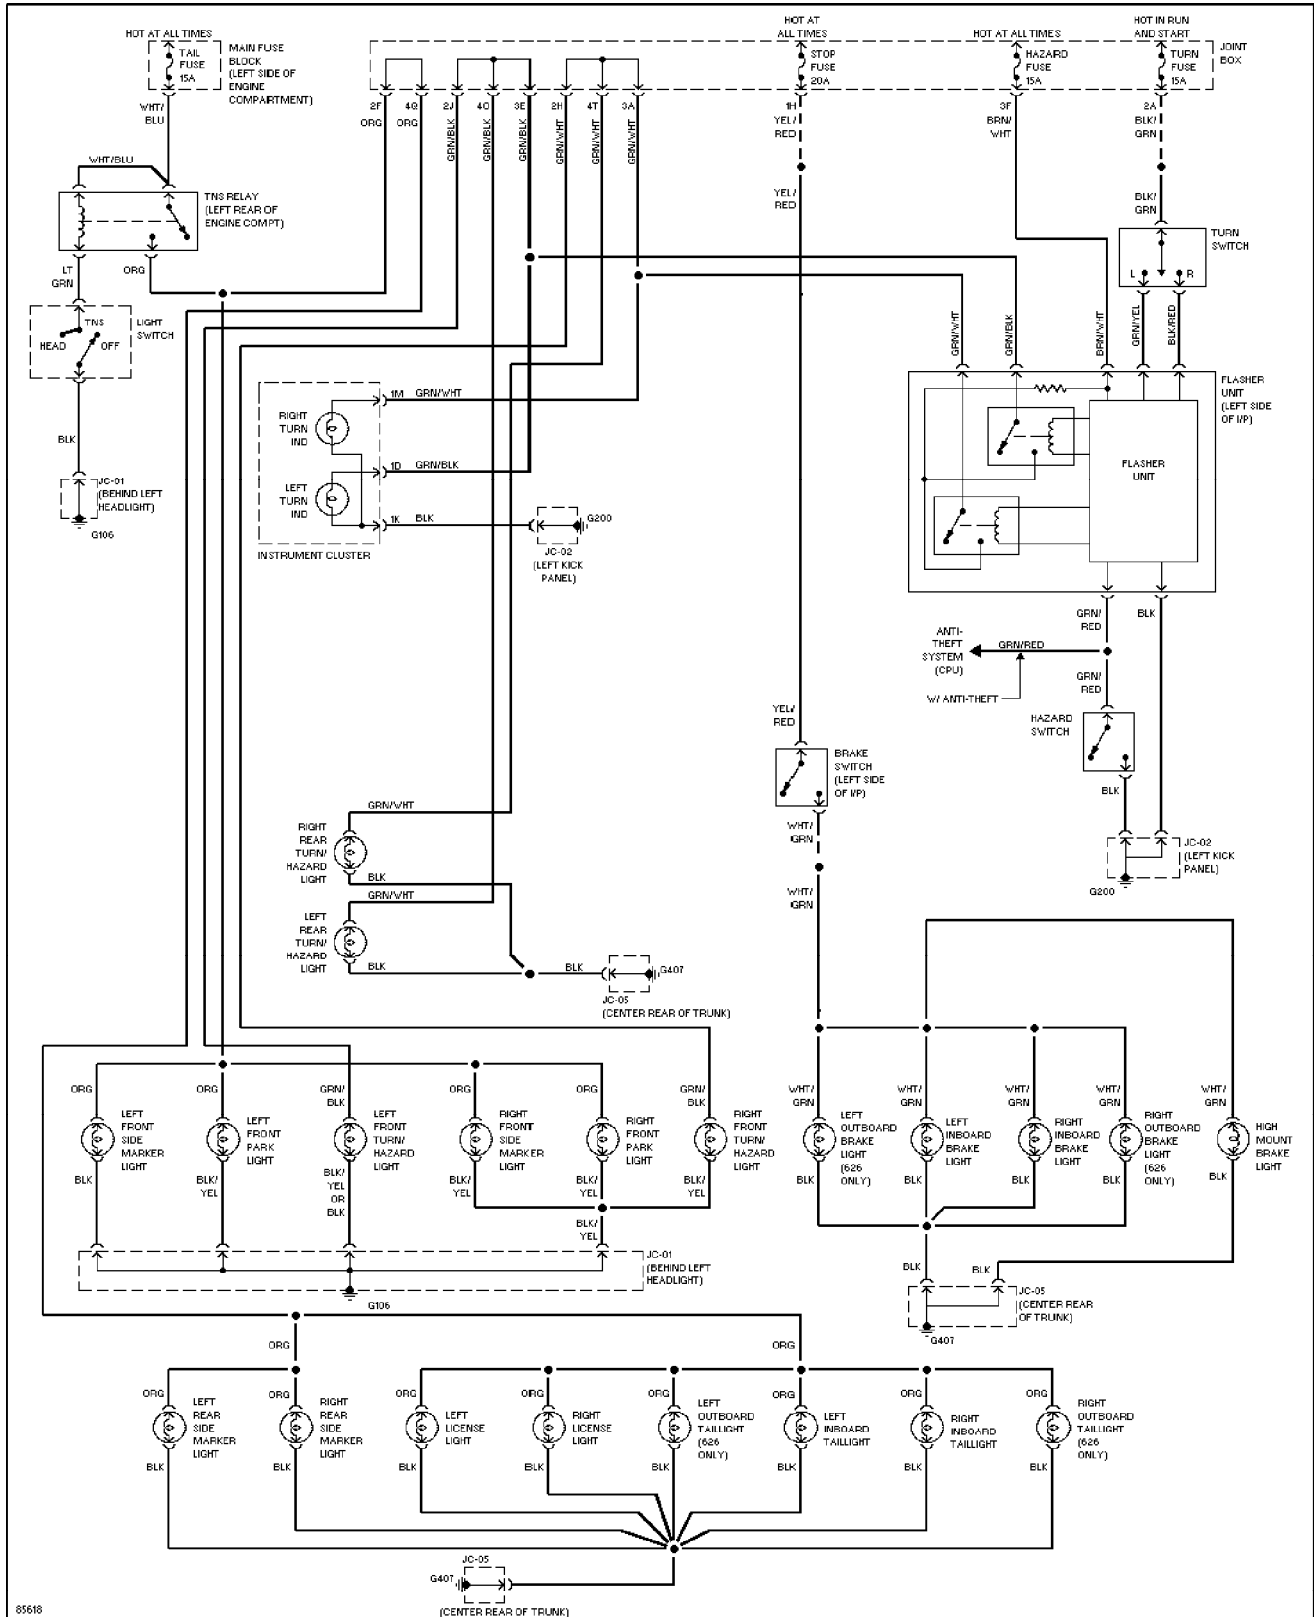

SYSTEM WIRING DIAGRAMS

Exterior Lamps Circuit

1995 Mazda 626