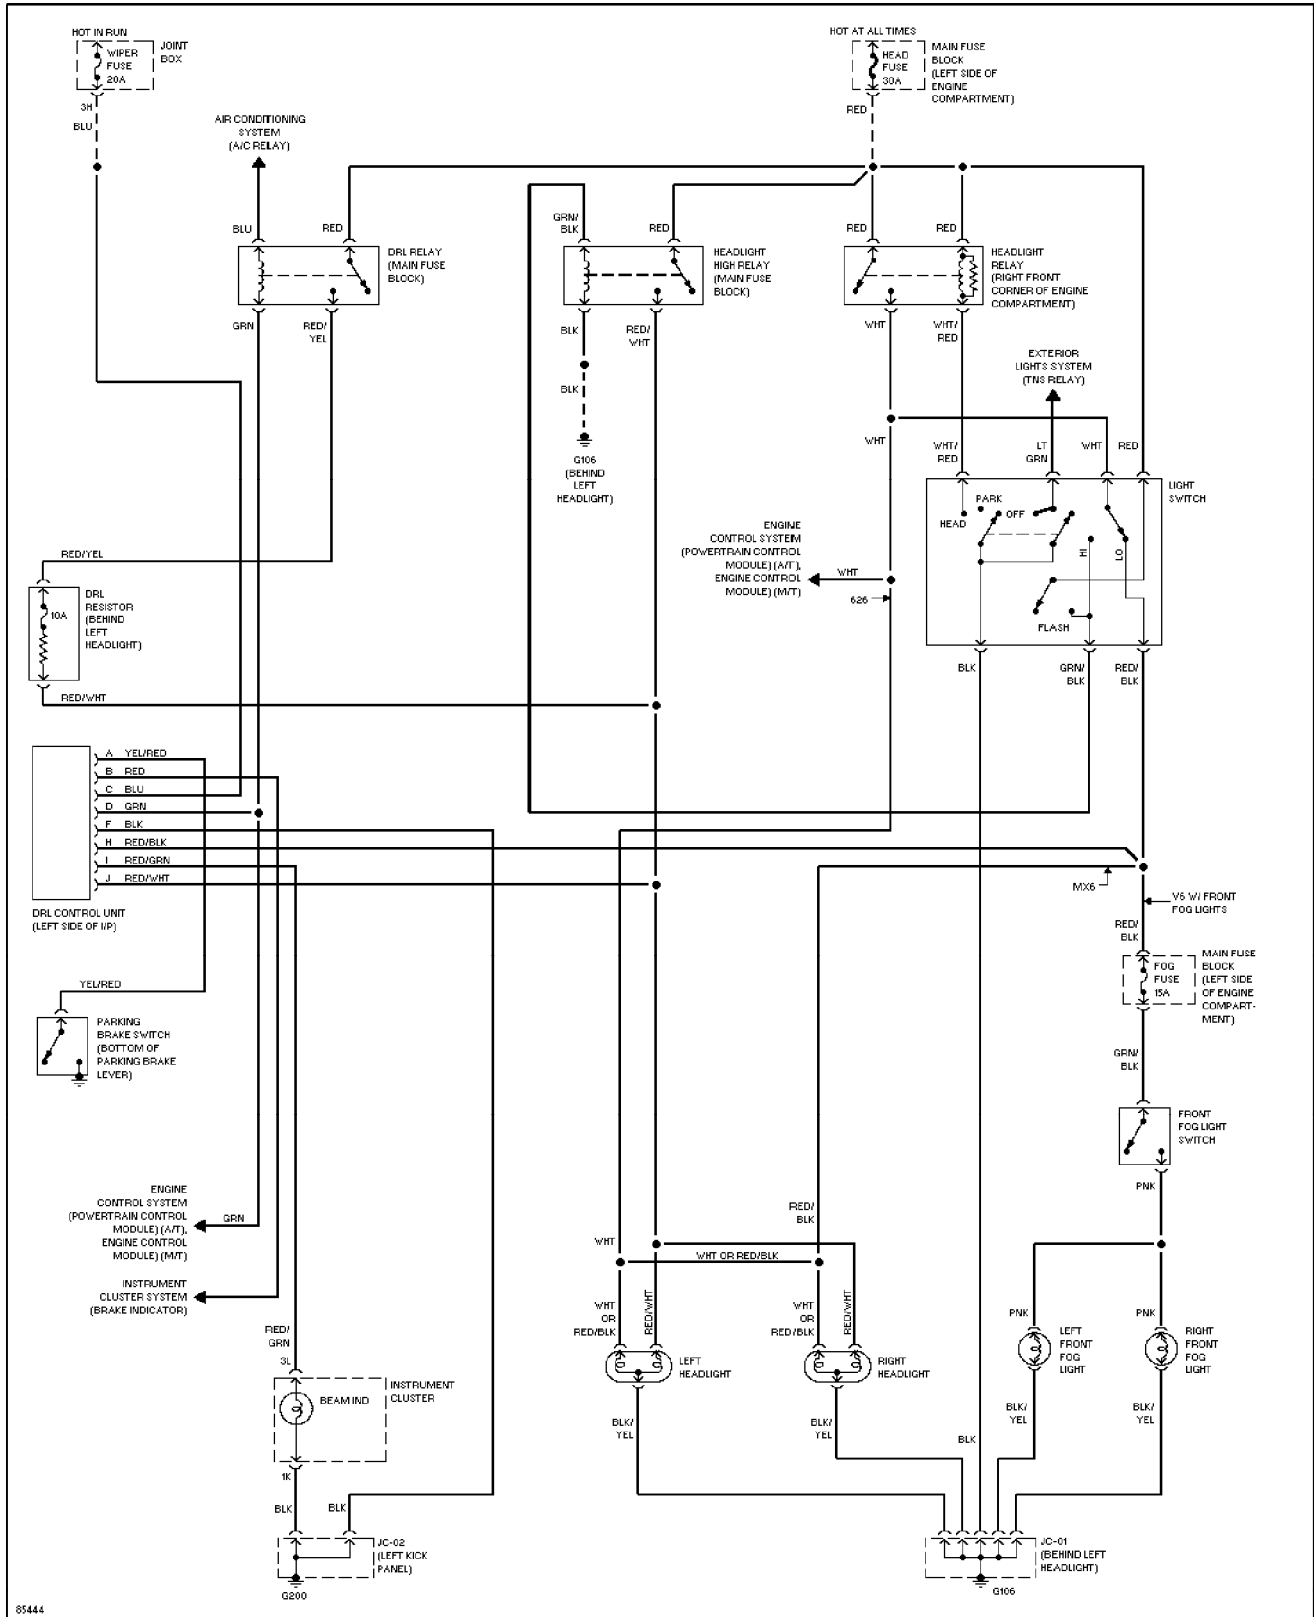

SYSTEM WIRING DIAGRAMS

Headlight Circuit, W/ DRL

1995 Mazda 626