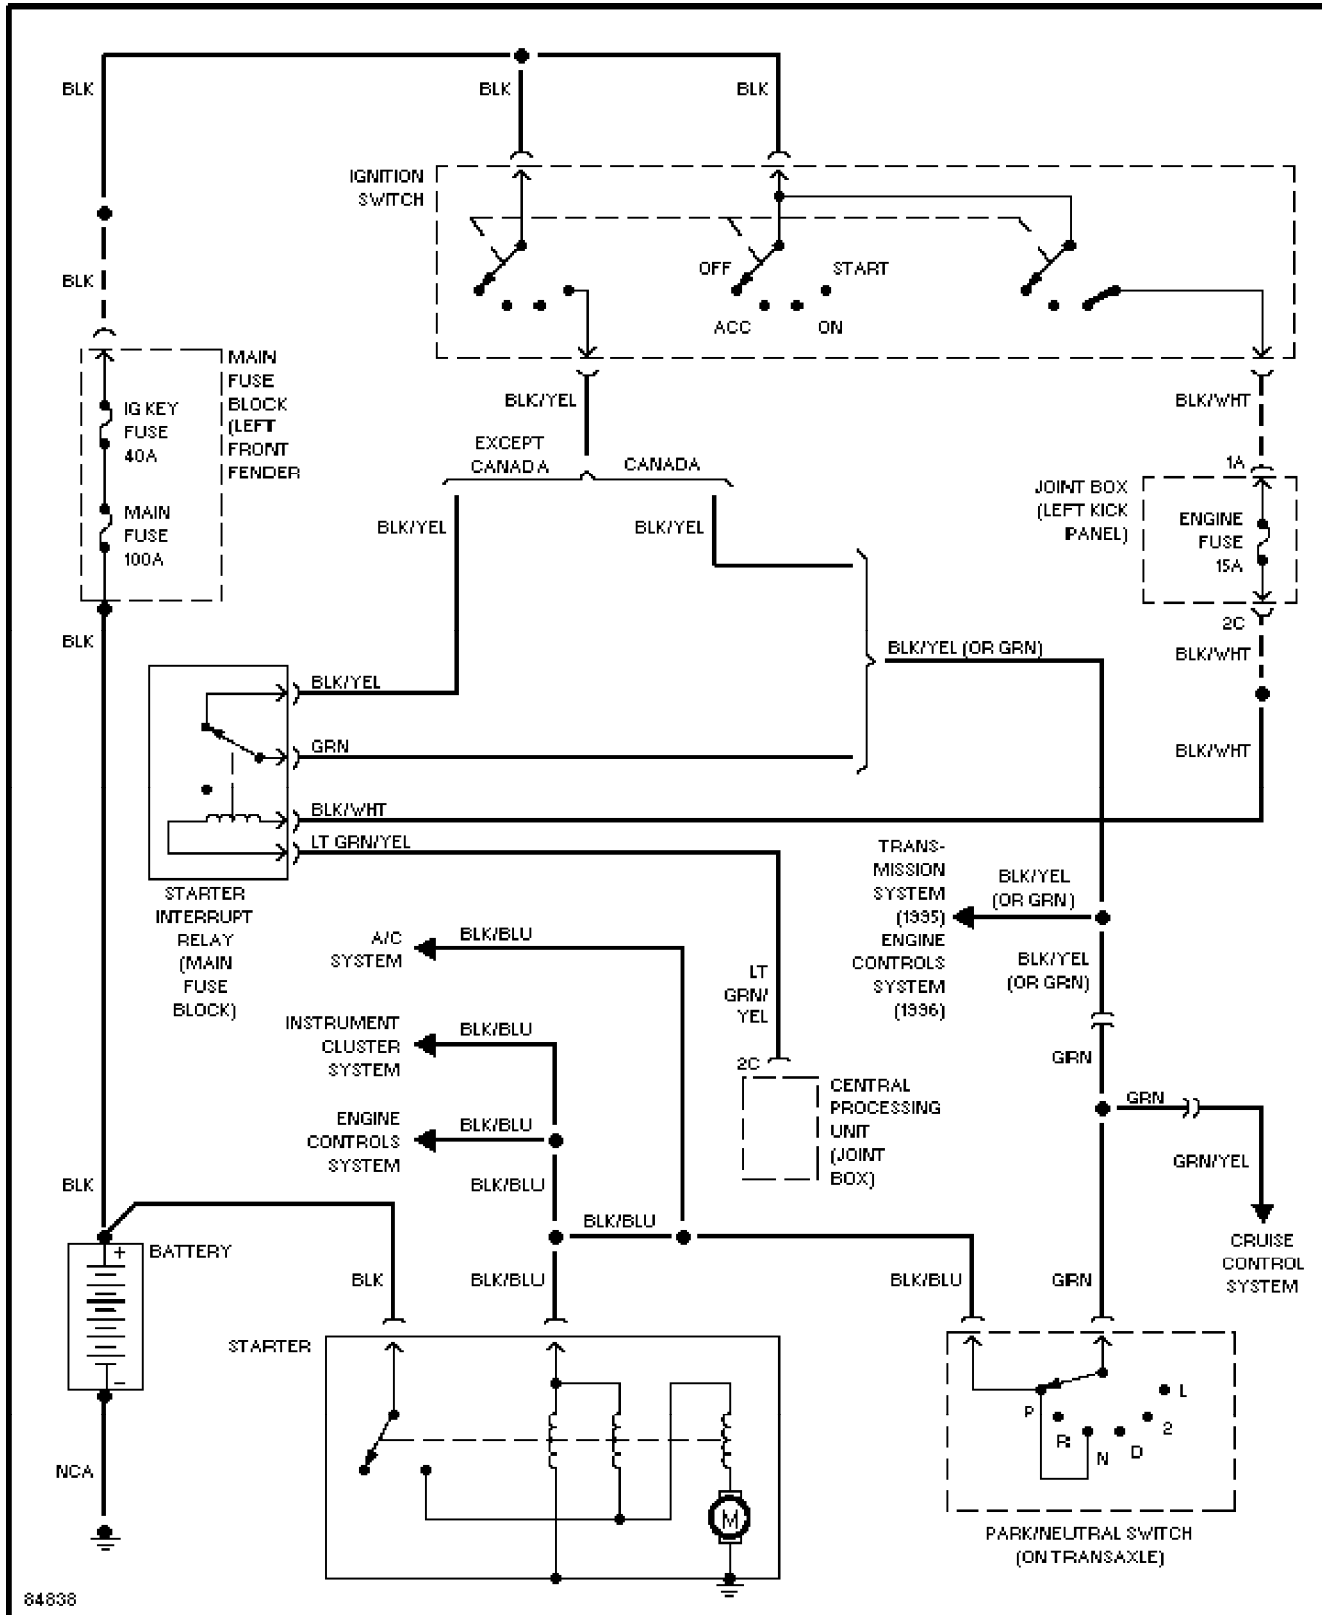

SYSTEM WIRING DIAGRAMS

Shift Interlock Circuit

1995 Mazda 626

SYSTEM WIRING DIAGRAMS

2.0L, Starting Circuit, AT

1995 Mazda 626

SYSTEM WIRING DIAGRAMS

2.0L, Starting Circuit, M/T

1995 Mazda 626

SYSTEM WIRING DIAGRAMS

2.0L, Starting/Charging Circuit, AT

1995 Mazda 626

SYSTEM WIRING DIAGRAMS

2.0L, Starting/Charging Circuit, M/T

1995 Mazda 626

SYSTEM WIRING DIAGRAMS

Charging Circuit

1995 Mazda 626

SYSTEM WIRING DIAGRAMS

2.5L, Starting Circuit, AT

1995 Mazda 626

SYSTEM WIRING DIAGRAMS

2.5L, Starting Circuit, M/T

1995 Mazda 626

SYSTEM WIRING DIAGRAMS

2.5L, Starting/Charging Circuit, AT

1995 Mazda 626

SYSTEM WIRING DIAGRAMS

2.5L, Starting/Charging Circuit, M/T

1995 Mazda 626

SYSTEM WIRING DIAGRAMS

Charging Circuit