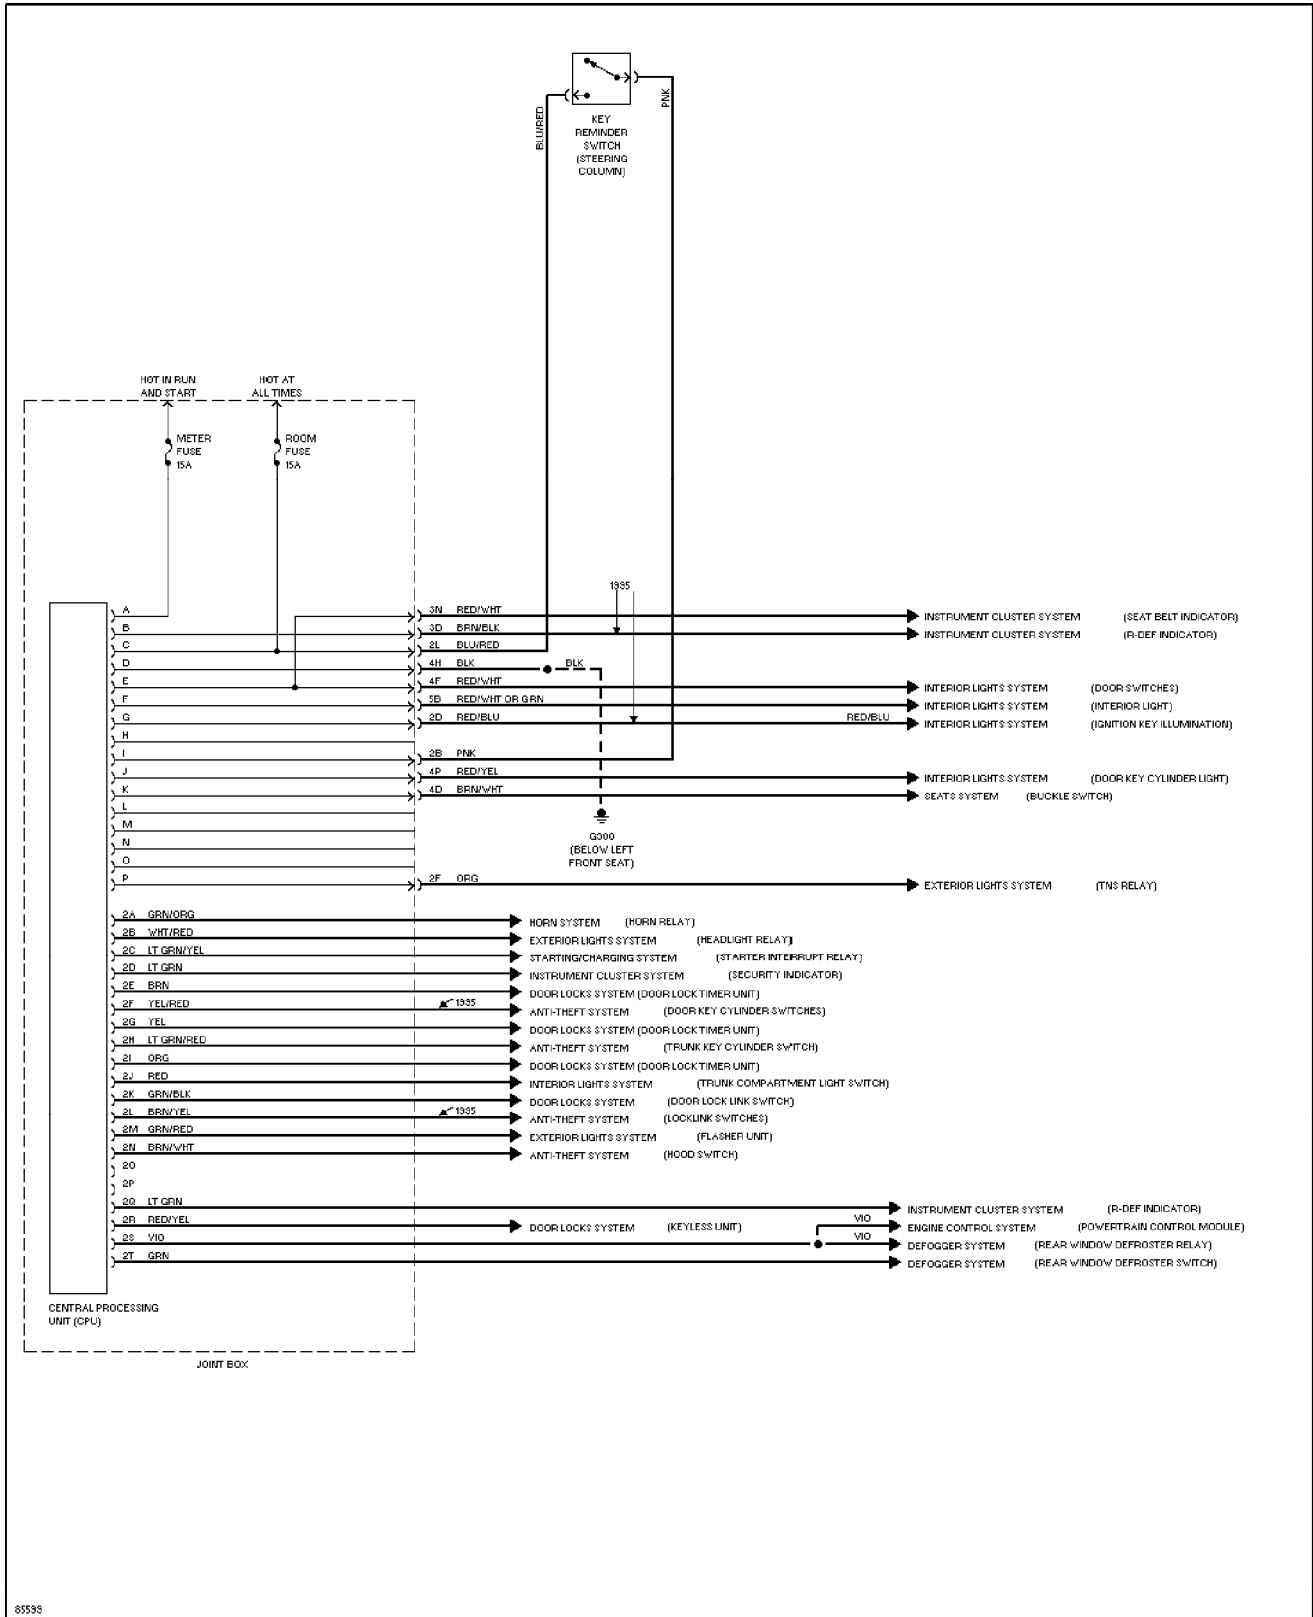

1995 Mazda 626

SYSTEM WIRING DIAGRAMS

Anti-lock Brake Circuits

1995 Mazda 626

SYSTEM WIRING DIAGRAMS

Body Computer Circuits

1995 Mazda 626

SYSTEM WIRING DIAGRAMS