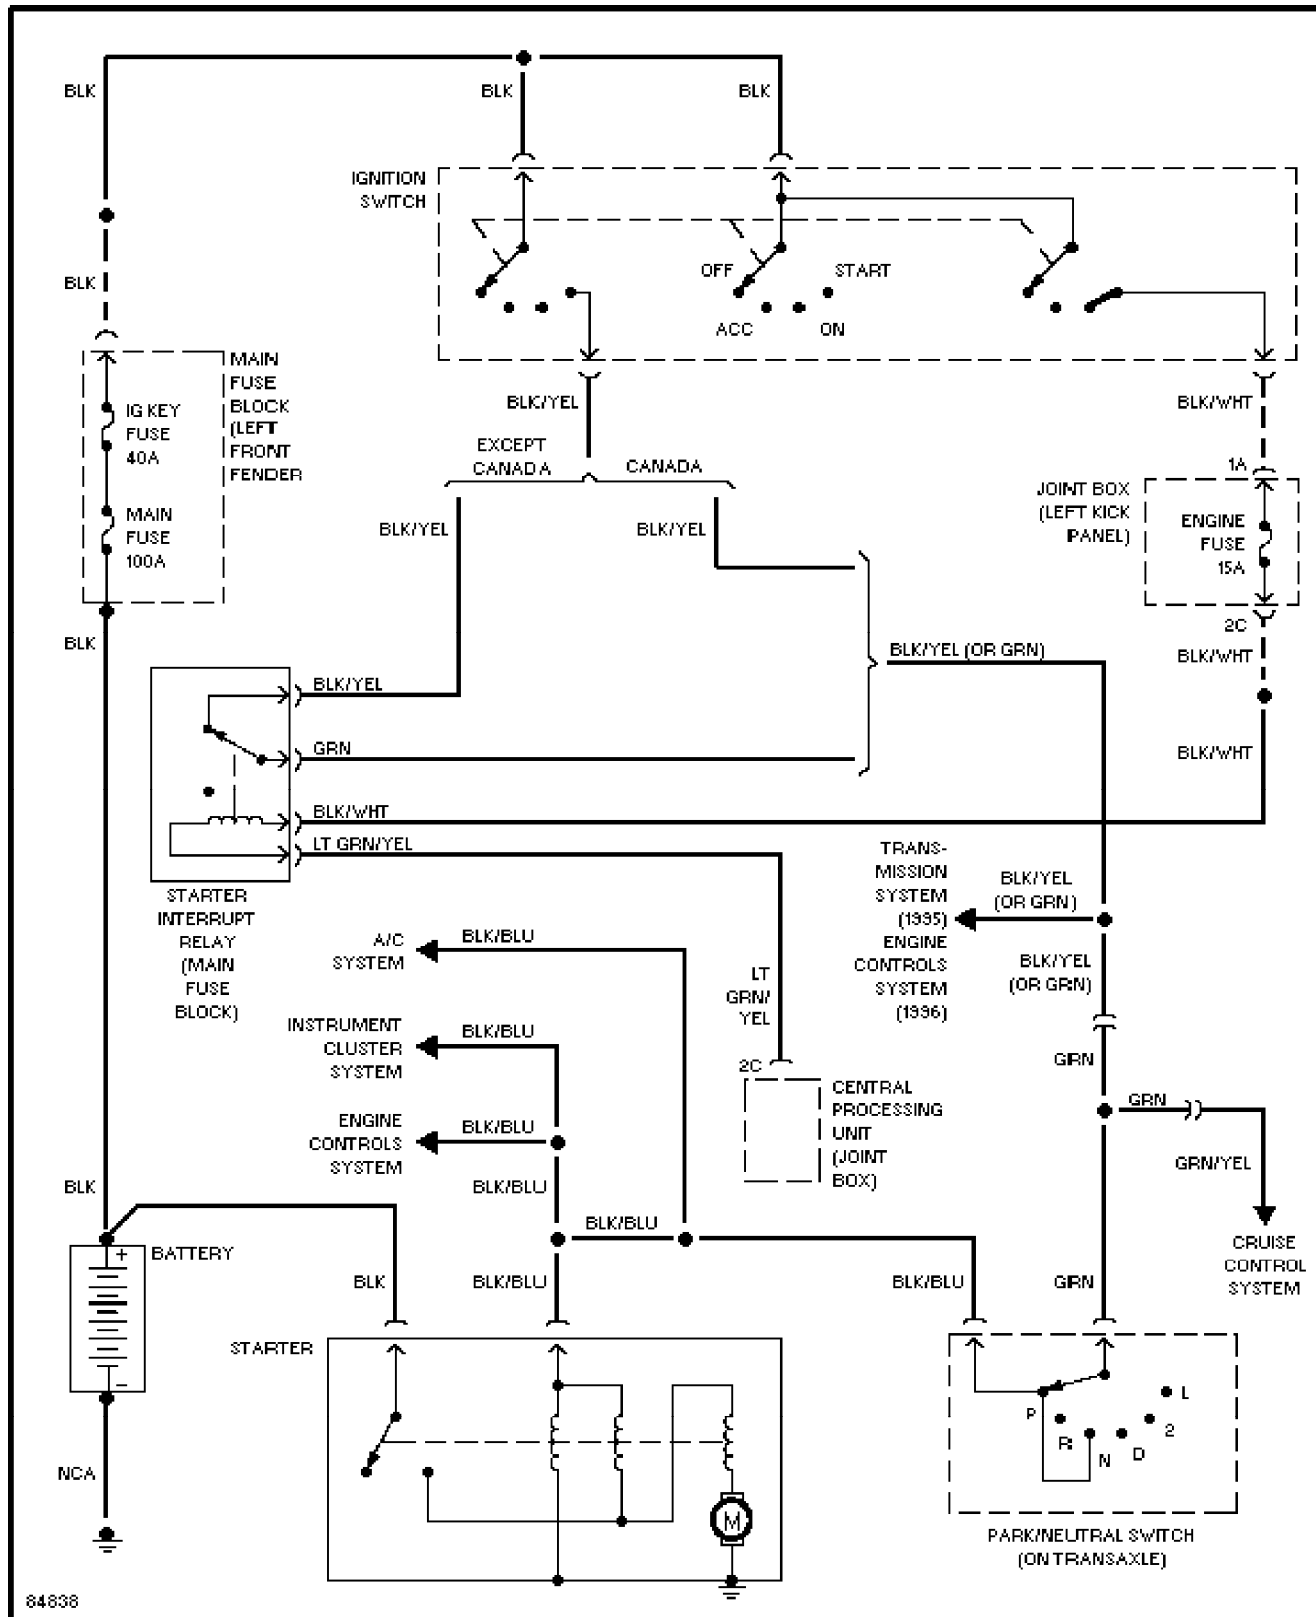

SYSTEM WIRING DIAGRAMS

Shift Interlock Circuit

1995 Mazda 626

SYSTEM WIRING DIAGRAMS

2.0L, Starting Circuit, AT

1995 Mazda 626

SYSTEM WIRING DIAGRAMS

2.0L, Starting Circuit, M/T

1995 Mazda 626

SYSTEM WIRING DIAGRAMS

2.0L, Starting/Charging Circuit, AT

1995 Mazda 626

SYSTEM WIRING DIAGRAMS

2.0L, Starting/Charging Circuit, M/T

1995 Mazda 626

SYSTEM WIRING DIAGRAMS

Charging Circuit

1995 Mazda 626

SYSTEM WIRING DIAGRAMS

2.5L, Starting Circuit, AT

1995 Mazda 626

SYSTEM WIRING DIAGRAMS

2.5L, Starting Circuit, M/T

1995 Mazda 626

SYSTEM WIRING DIAGRAMS

2.5L, Starting/Charging Circuit, AT

1995 Mazda 626

SYSTEM WIRING DIAGRAMS

2.5L, Starting/Charging Circuit, M/T

1995 Mazda 626

SYSTEM WIRING DIAGRAMS

Charging Circuit