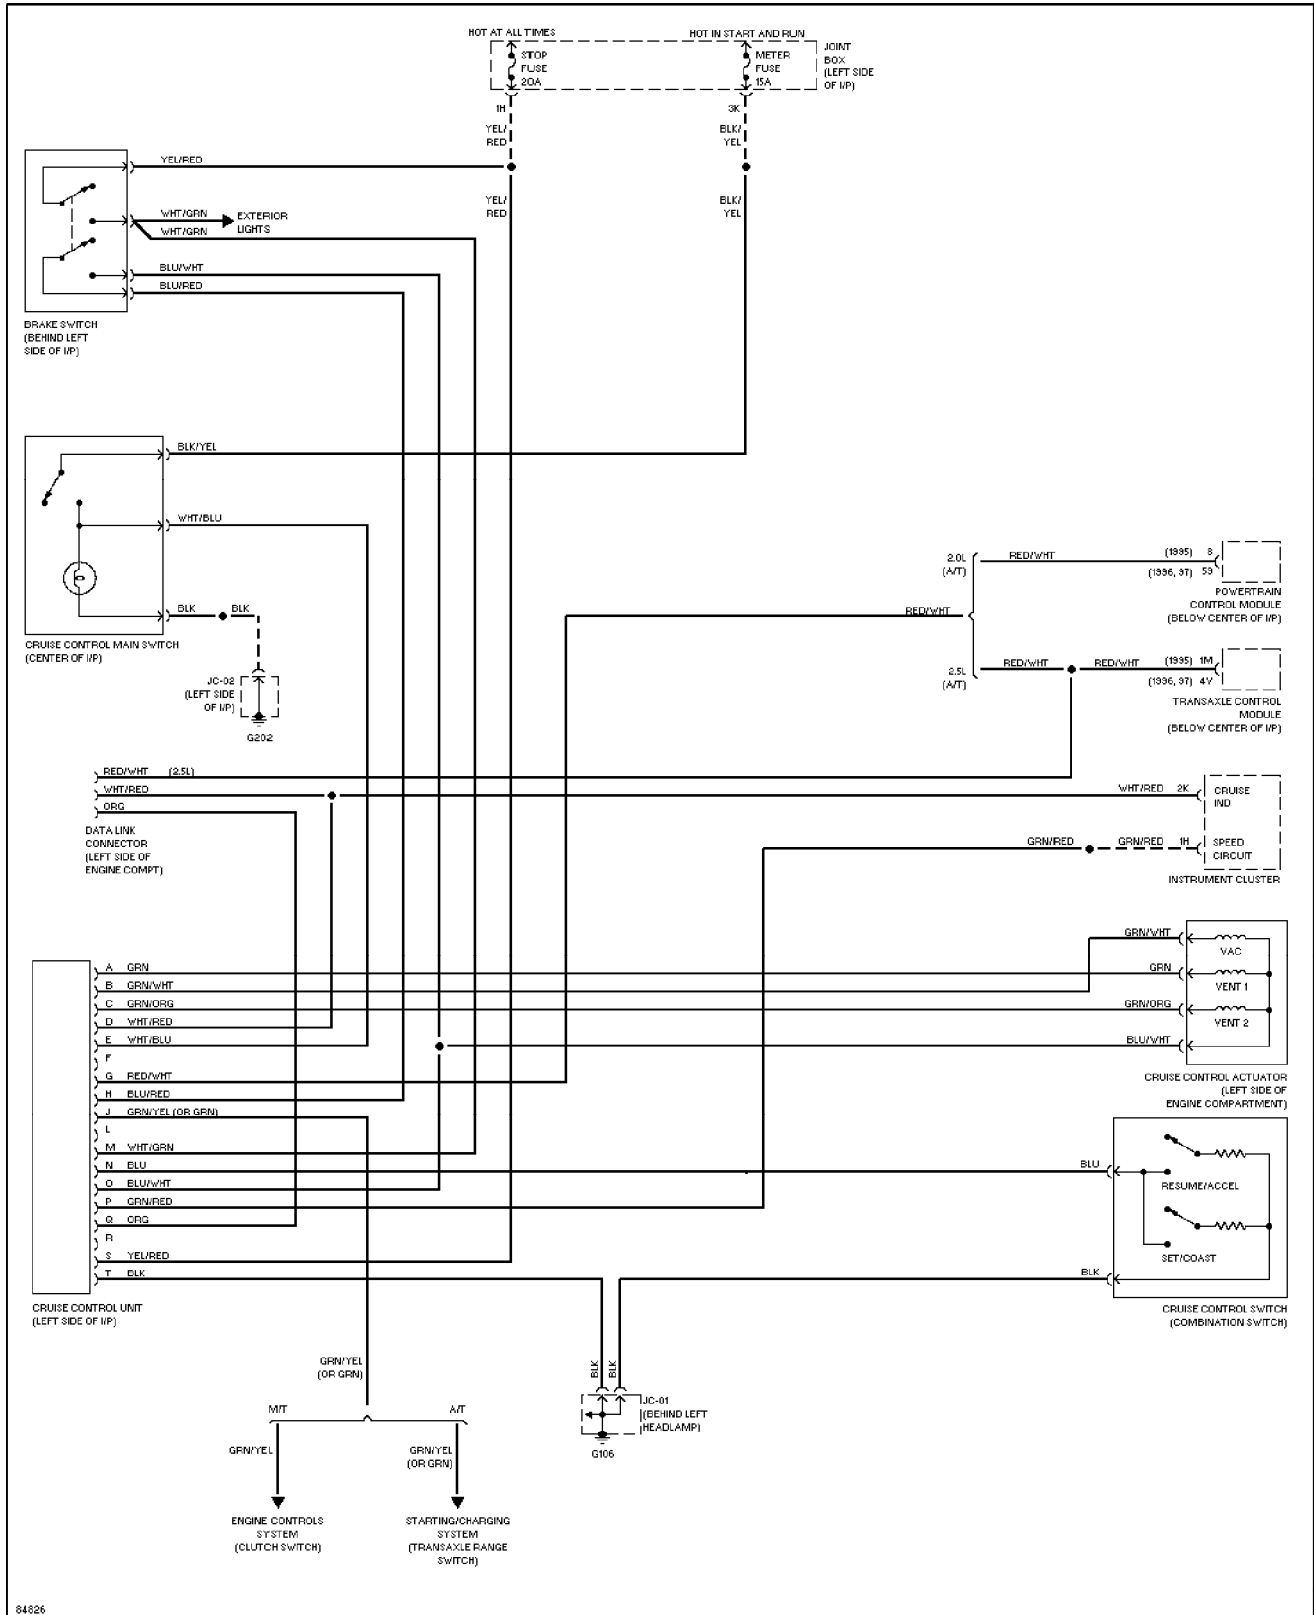

SYSTEM WIRING DIAGRAMS

2.5L, Cooling Fan Circuit

1995 Mazda 626

SYSTEM WIRING DIAGRAMS

Cruise Control Circuit

1995 Mazda 626

SYSTEM WIRING DIAGRAMS

2.0L, Engine Performance Circuits, AT (1 of 2)

1995 Mazda 626

SYSTEM WIRING DIAGRAMS

2.0L, Engine Performance Circuits, A/T (2 of 2)

1995 Mazda 626

SYSTEM WIRING DIAGRAMS

Power Seat Circuits

1995 Mazda 626

SYSTEM WIRING DIAGRAMS