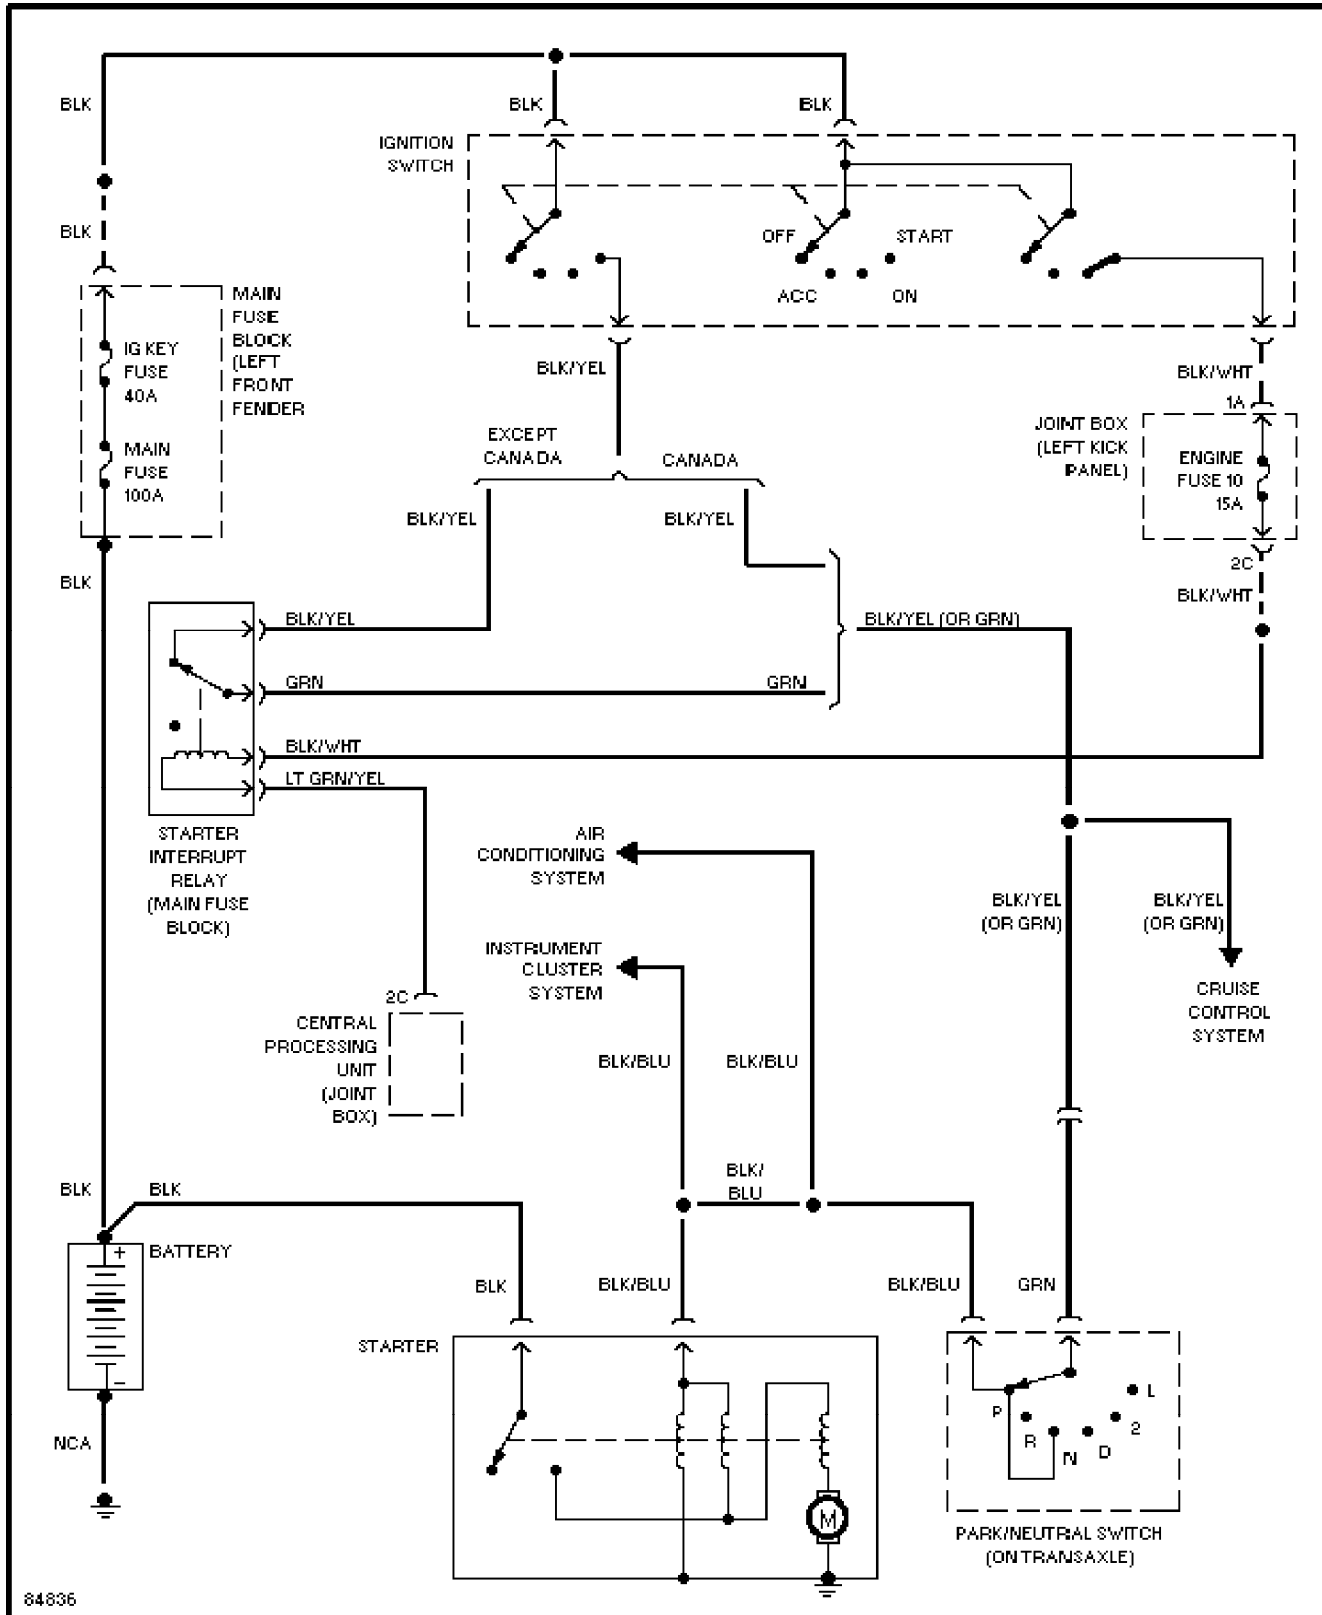

SYSTEM WIRING DIAGRAMS

Shift Interlock Circuit

1995 Mazda 626

SYSTEM WIRING DIAGRAMS

2.0L, Starting Circuit, AT

1995 Mazda 626

SYSTEM WIRING DIAGRAMS

2.0L, Starting Circuit, M/T

1995 Mazda 626

SYSTEM WIRING DIAGRAMS

2.0L, Starting/Charging Circuit, AT

1995 Mazda 626

SYSTEM WIRING DIAGRAMS

2.0L, Starting/Charging Circuit, M/T

1995 Mazda 626

SYSTEM WIRING DIAGRAMS