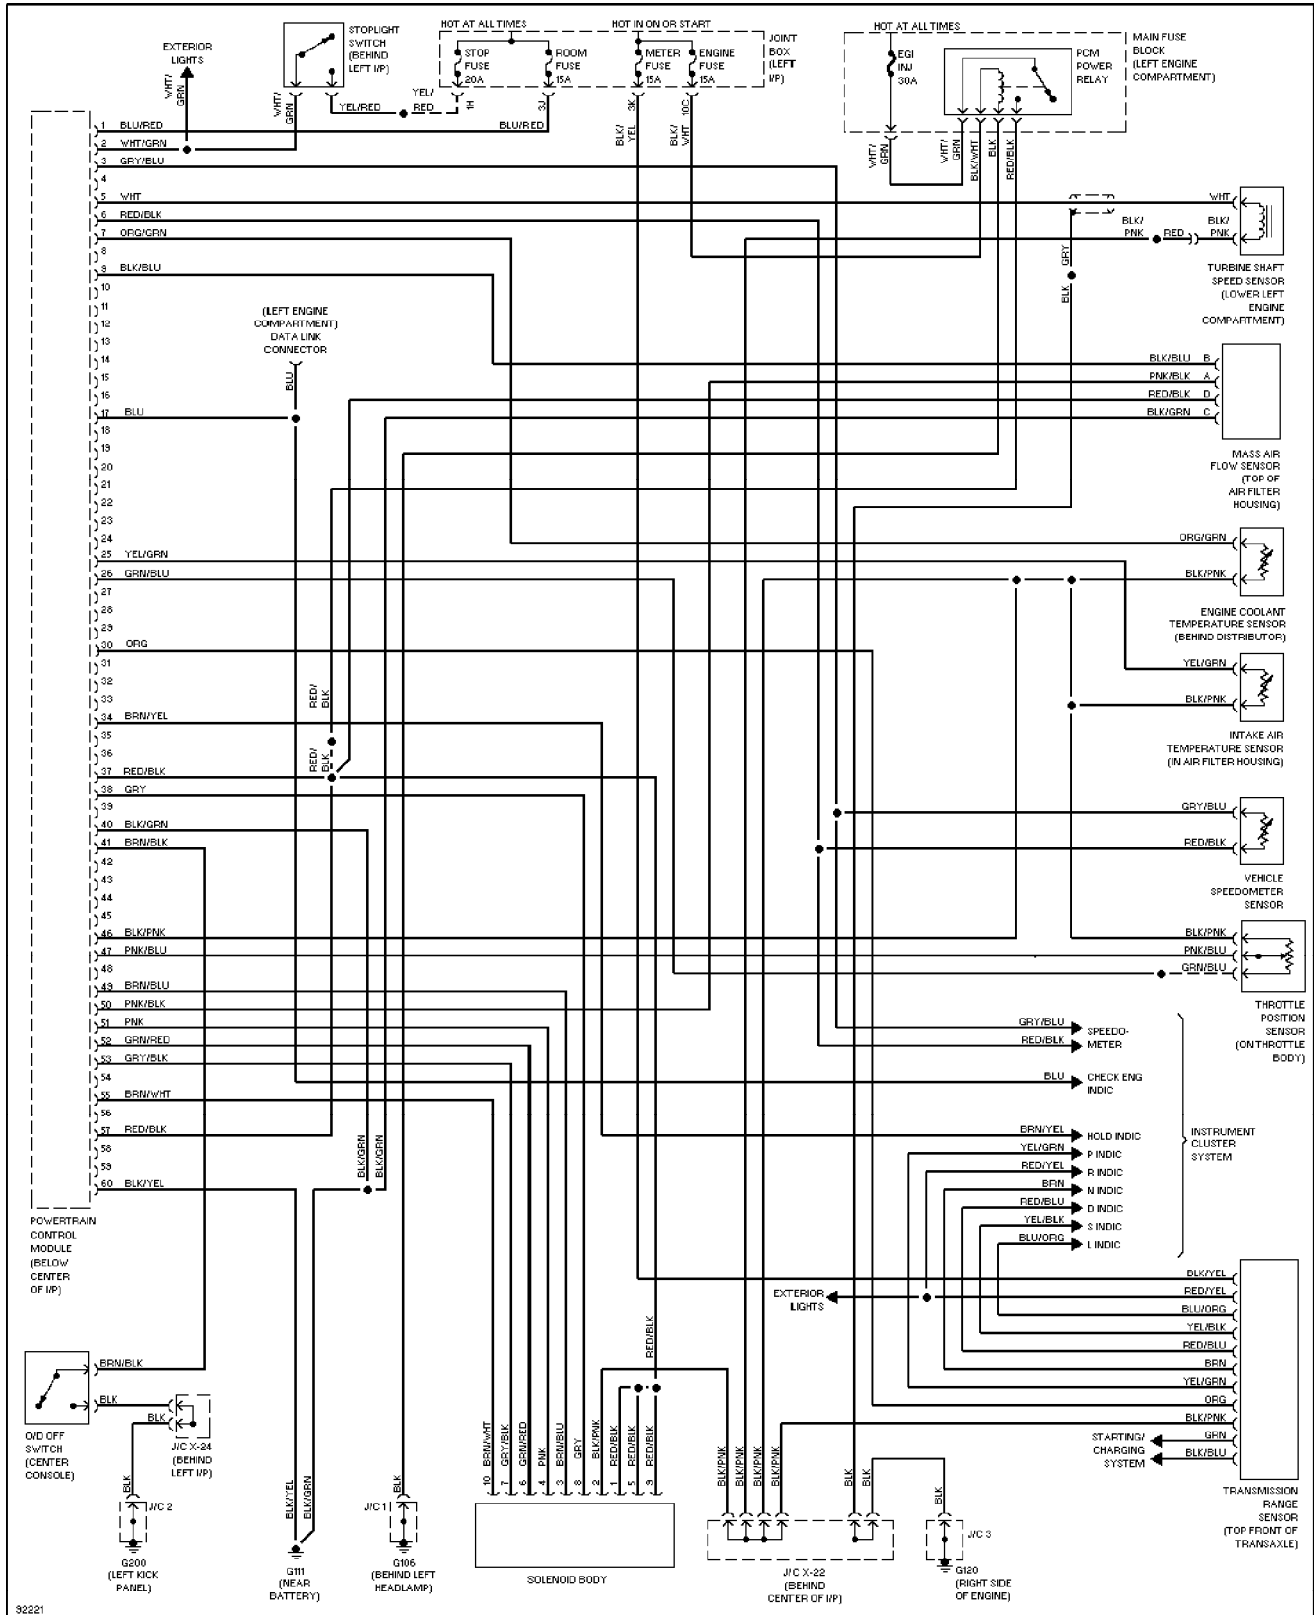

SYSTEM WIRING DIAGRAMS

Shift Interlock Circuit

1995 Mazda 626

SYSTEM WIRING DIAGRAMS

2.0L, Starting Circuit, AT

1995 Mazda 626

SYSTEM WIRING DIAGRAMS

2.0L, Starting Circuit, M/T

SYSTEM WIRING DIAGRAMS

2.5L, Starting/Charging Circuit, AT

1995 Mazda 626

SYSTEM WIRING DIAGRAMS

2.5L, Starting/Charging Circuit, M/T

1995 Mazda 626

SYSTEM WIRING DIAGRAMS

Charging Circuit

1995 Mazda 626

SYSTEM WIRING DIAGRAMS

Supplemental Restraint Circuit

1995 Mazda 626

SYSTEM WIRING DIAGRAMS

2.0L, Transmission Circuit

1995 Mazda 626

SYSTEM WIRING DIAGRAMS

2.5L, Transmission Circuit

1995 Mazda 626