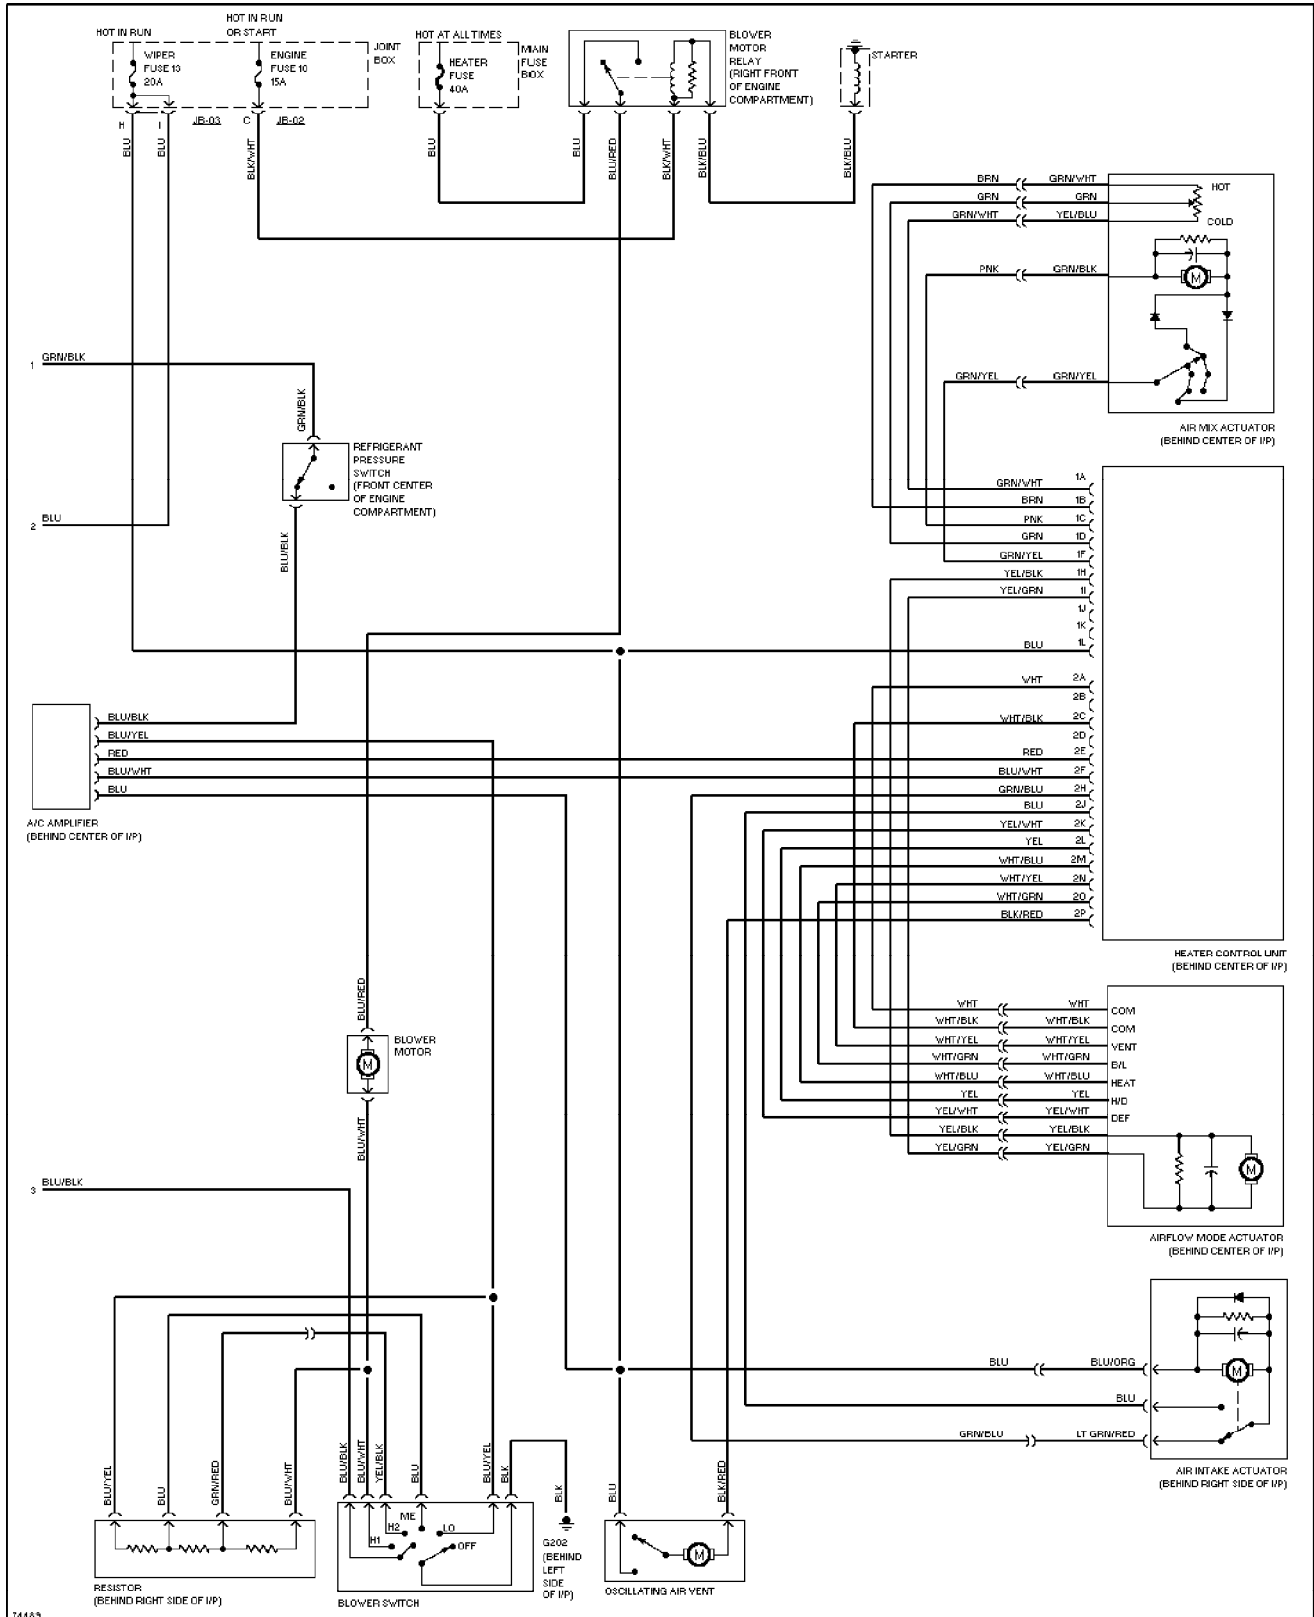

2.0L, Engine Performance Circuits, M/T (2 of 2)

1995 Mazda 626

SYSTEM WIRING DIAGRAMS

2.0L, A/C Circuit (2 of 2)

1995 Mazda 626

SYSTEM WIRING DIAGRAMS

Heater Circuit

1995 Mazda 626

SYSTEM WIRING DIAGRAMS

2.5L, A/C Circuit (1 of 2)

1995 Mazda 626

SYSTEM WIRING DIAGRAMS

2.5L, A/C Circuit (2 of 2)

1995 Mazda 626

SYSTEM WIRING DIAGRAMS

Heater Circuit