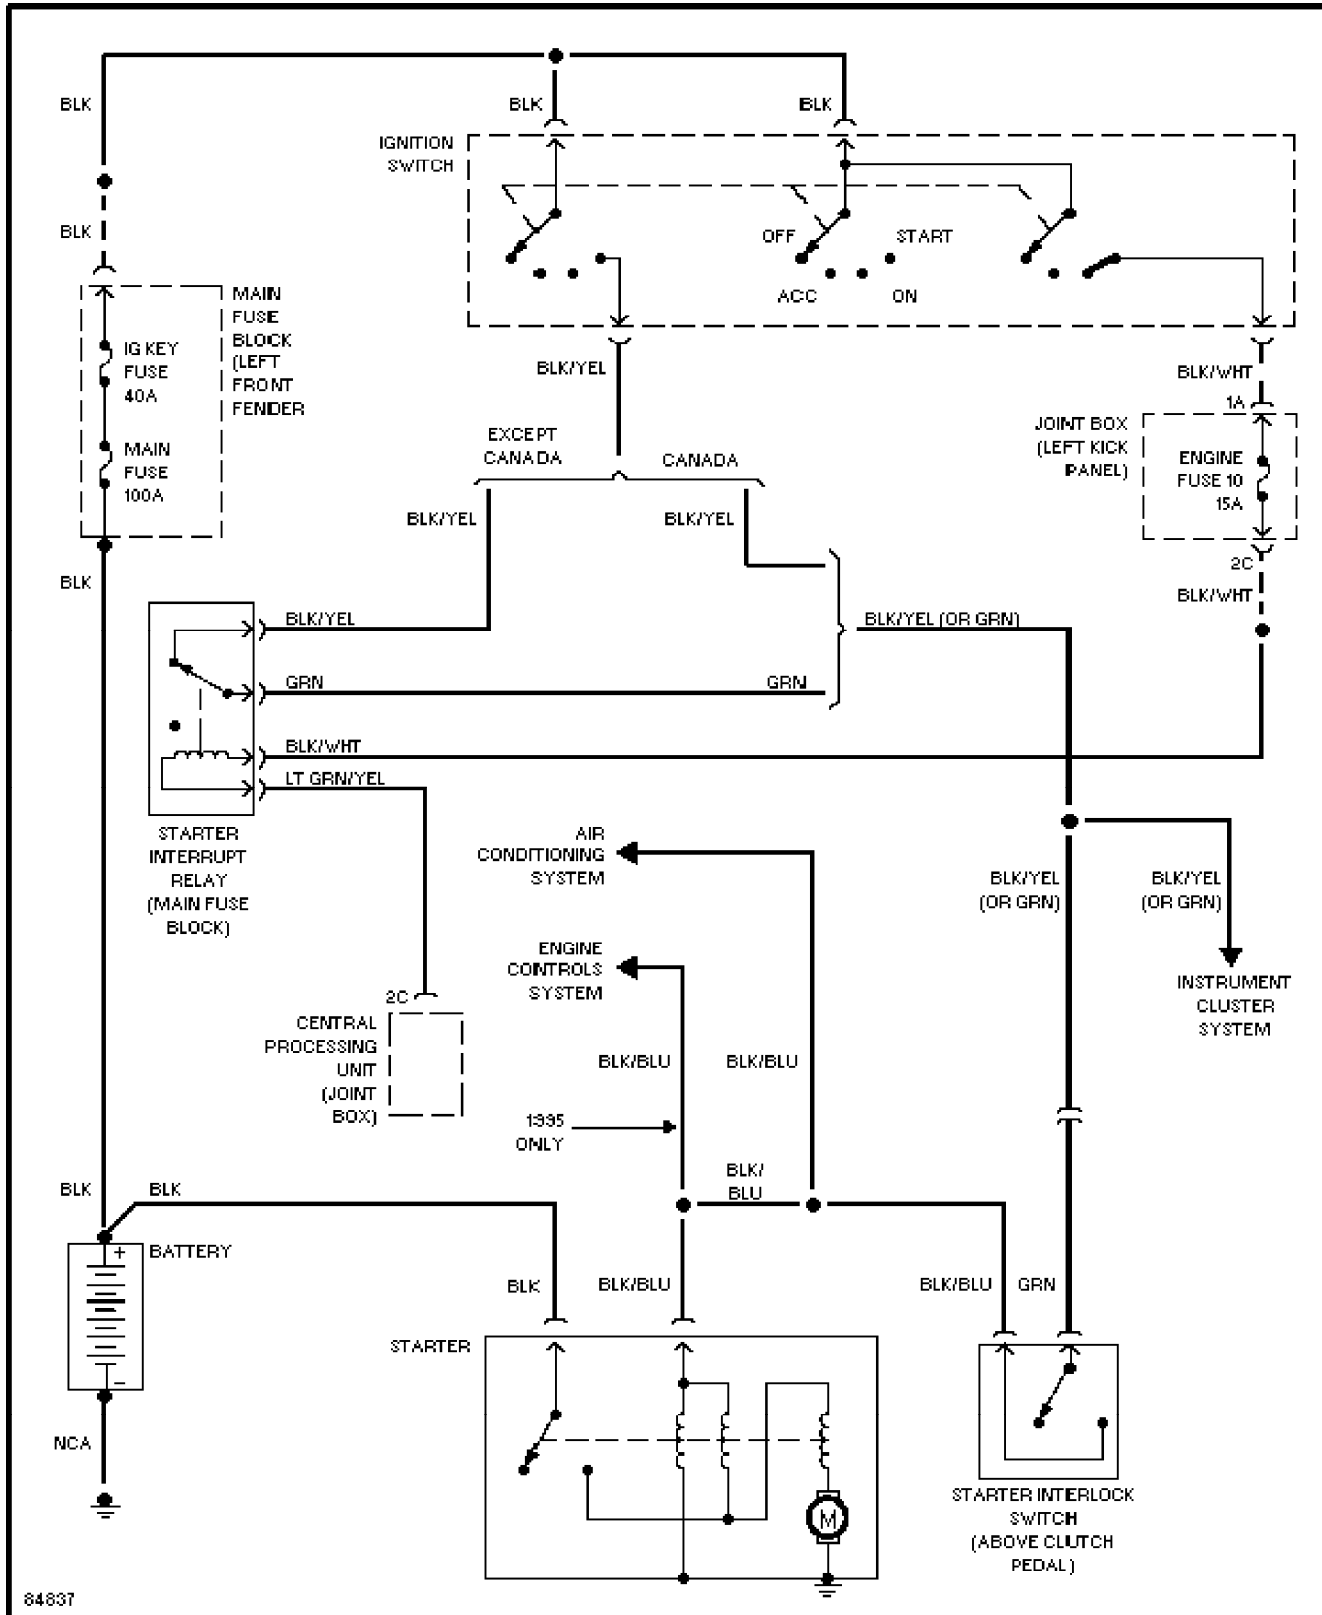

SYSTEM WIRING DIAGRAMS

Shift Interlock Circuit

1995 Mazda 626

SYSTEM WIRING DIAGRAMS

2.0L, Starting Circuit, AT

1995 Mazda 626

SYSTEM WIRING DIAGRAMS

2.0L, Starting Circuit, M/T

1995 Mazda 626

SYSTEM WIRING DIAGRAMS

2.0L, Starting/Charging Circuit, AT

1995 Mazda 626

SYSTEM WIRING DIAGRAMS

2.0L, Starting/Charging Circuit, M/T

1995 Mazda 626

SYSTEM WIRING DIAGRAMS