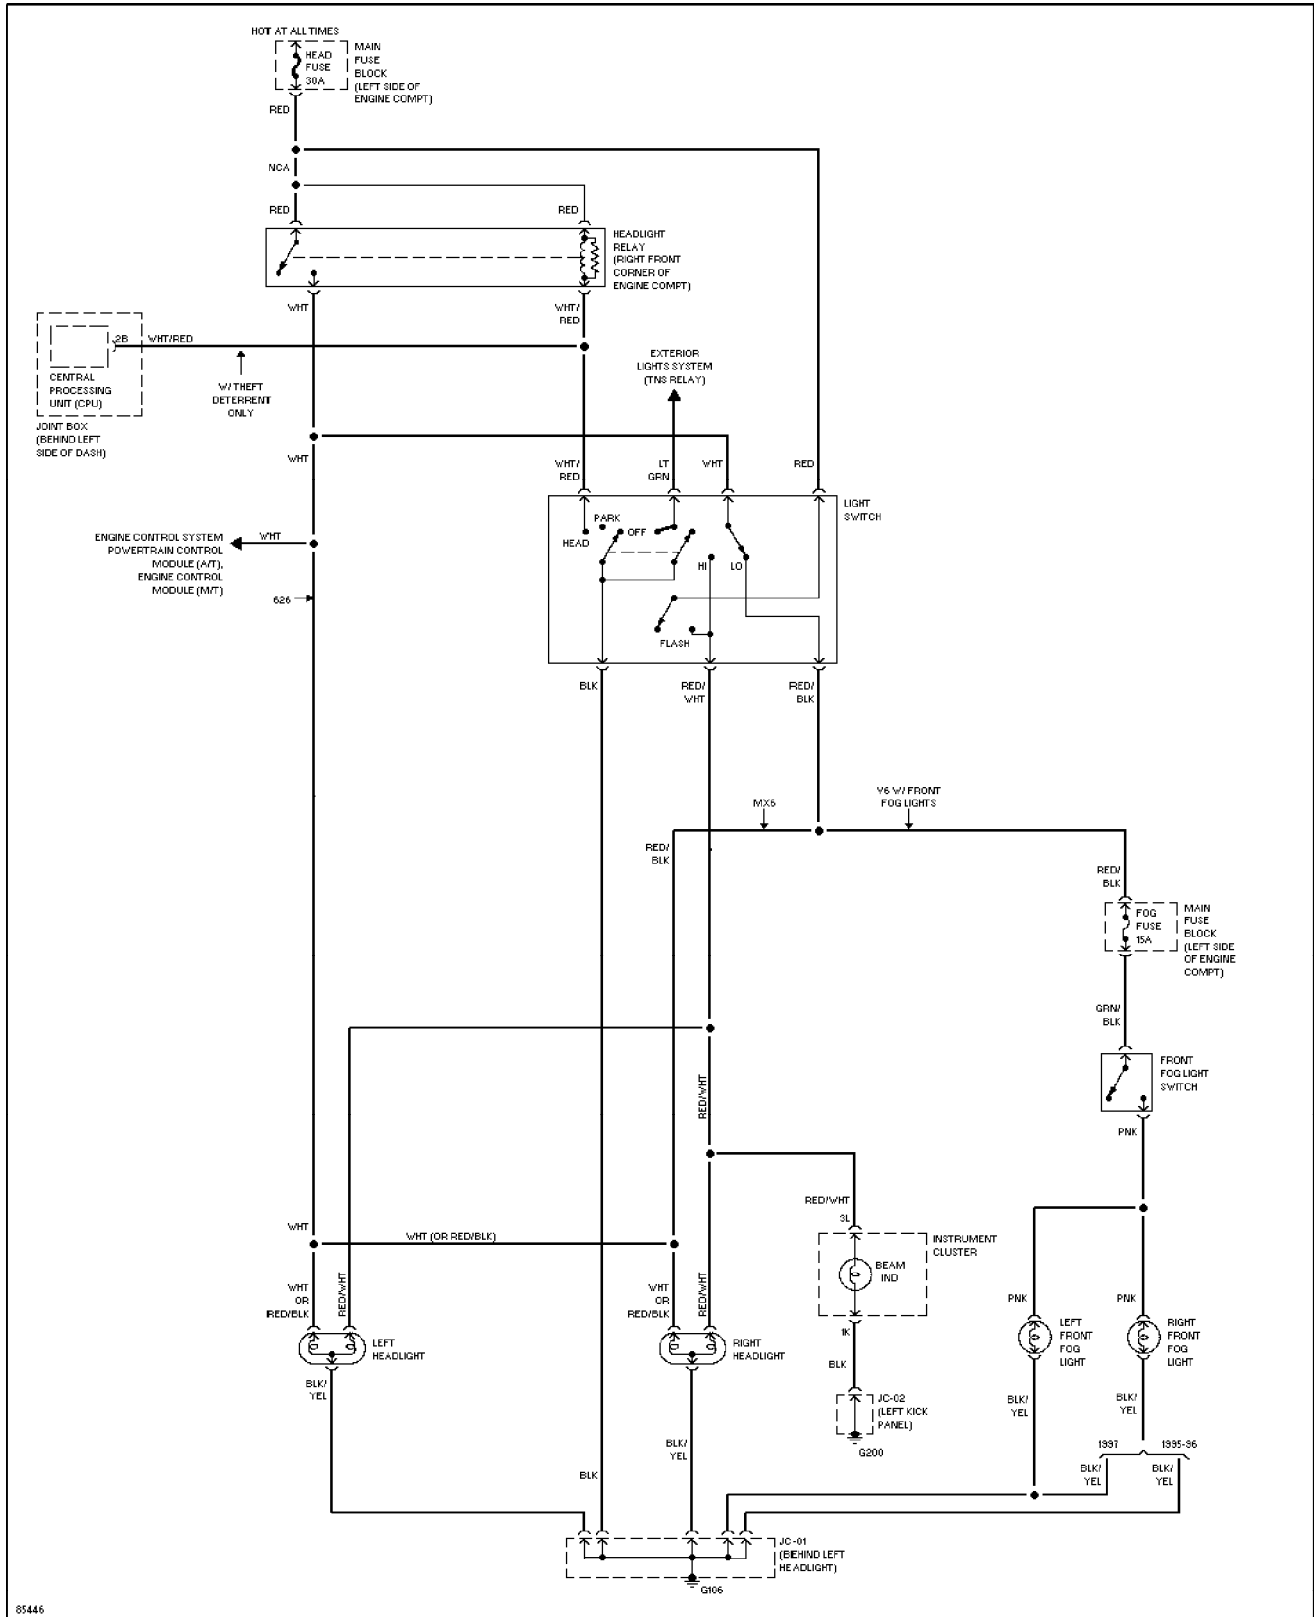

SYSTEM WIRING DIAGRAMS

Headlight Circuit, W/O DRL

1995 Mazda 626