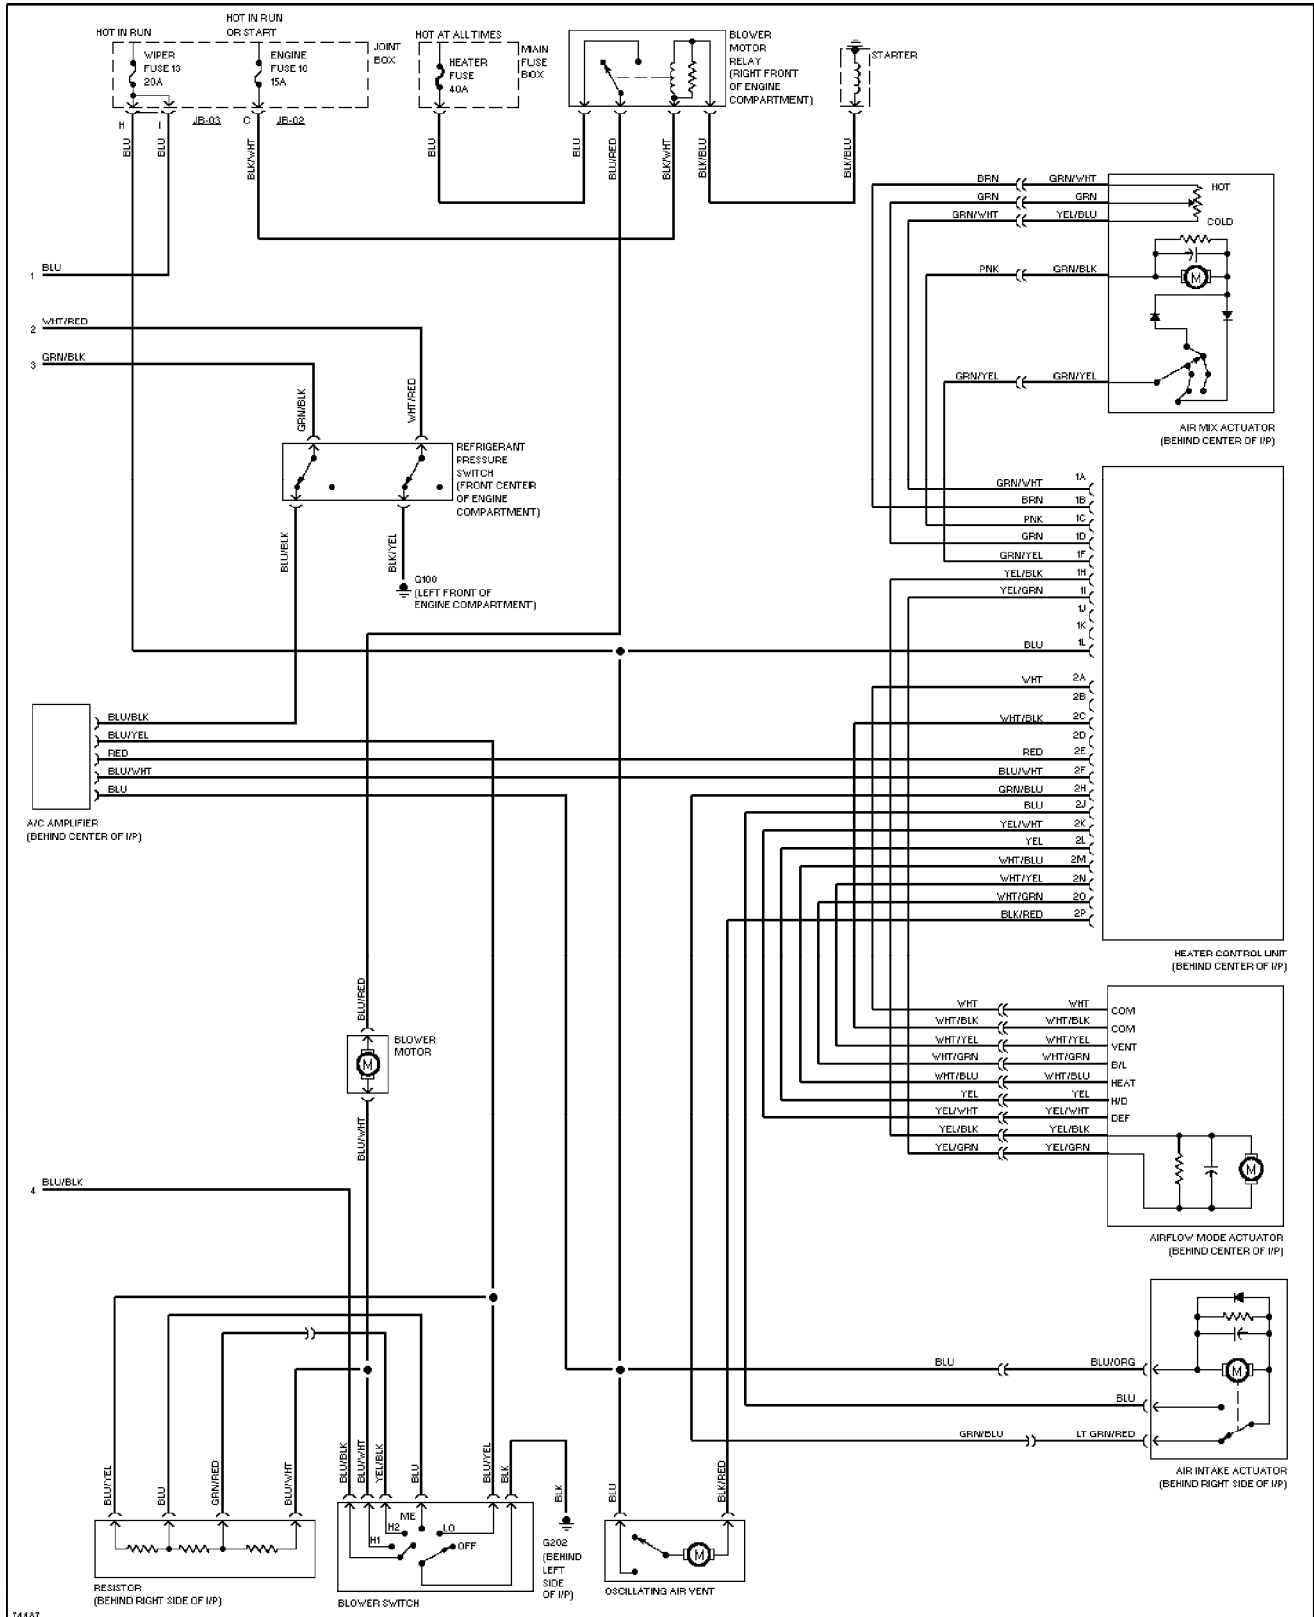

SYSTEM WIRING DIAGRAMS

2.5L, A/C Circuit (1 of 2)

1995 Mazda 626

SYSTEM WIRING DIAGRAMS

2.5L, A/C Circuit (2 of 2)

1995 Mazda 626

SYSTEM WIRING DIAGRAMS

Heater Circuit