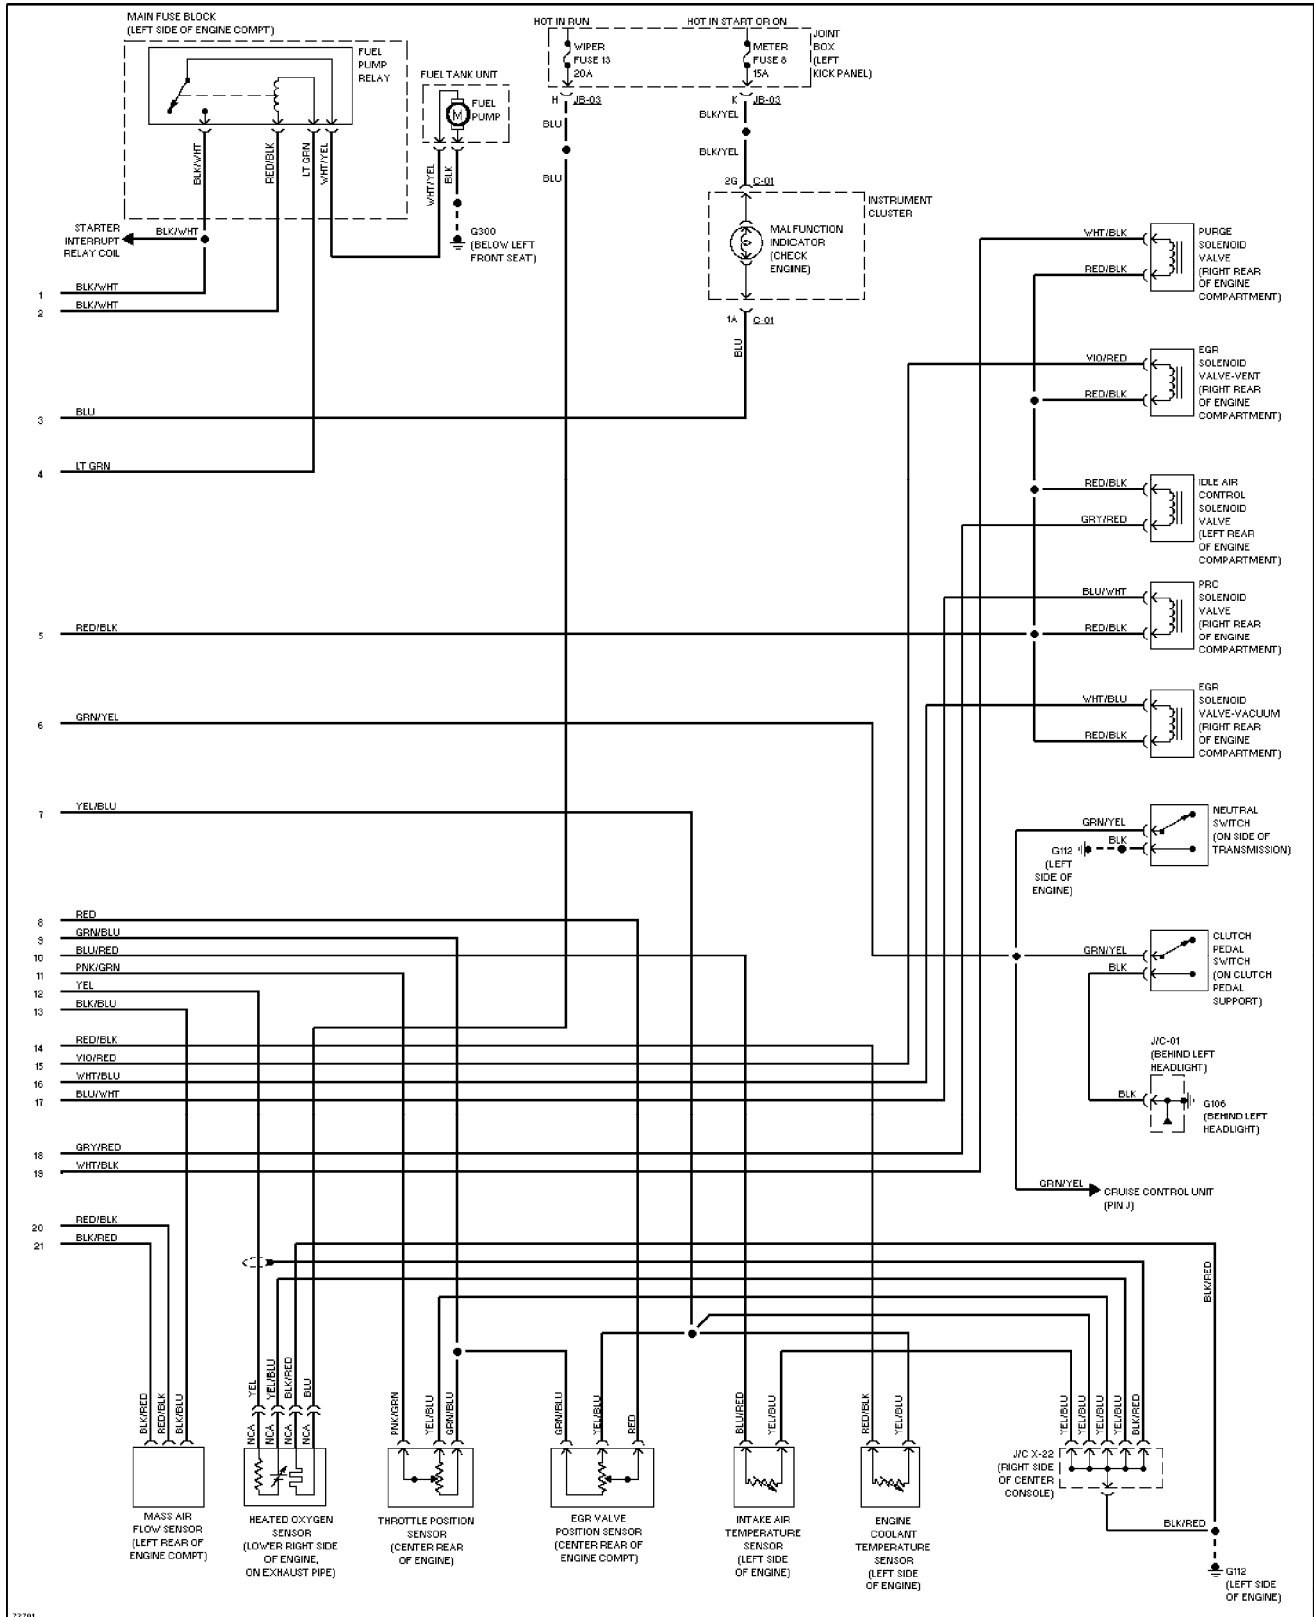

SYSTEM WIRING DIAGRAMS

2.0L, Engine Performance Circuits, M/T (2 of 2)

1995 Mazda 626