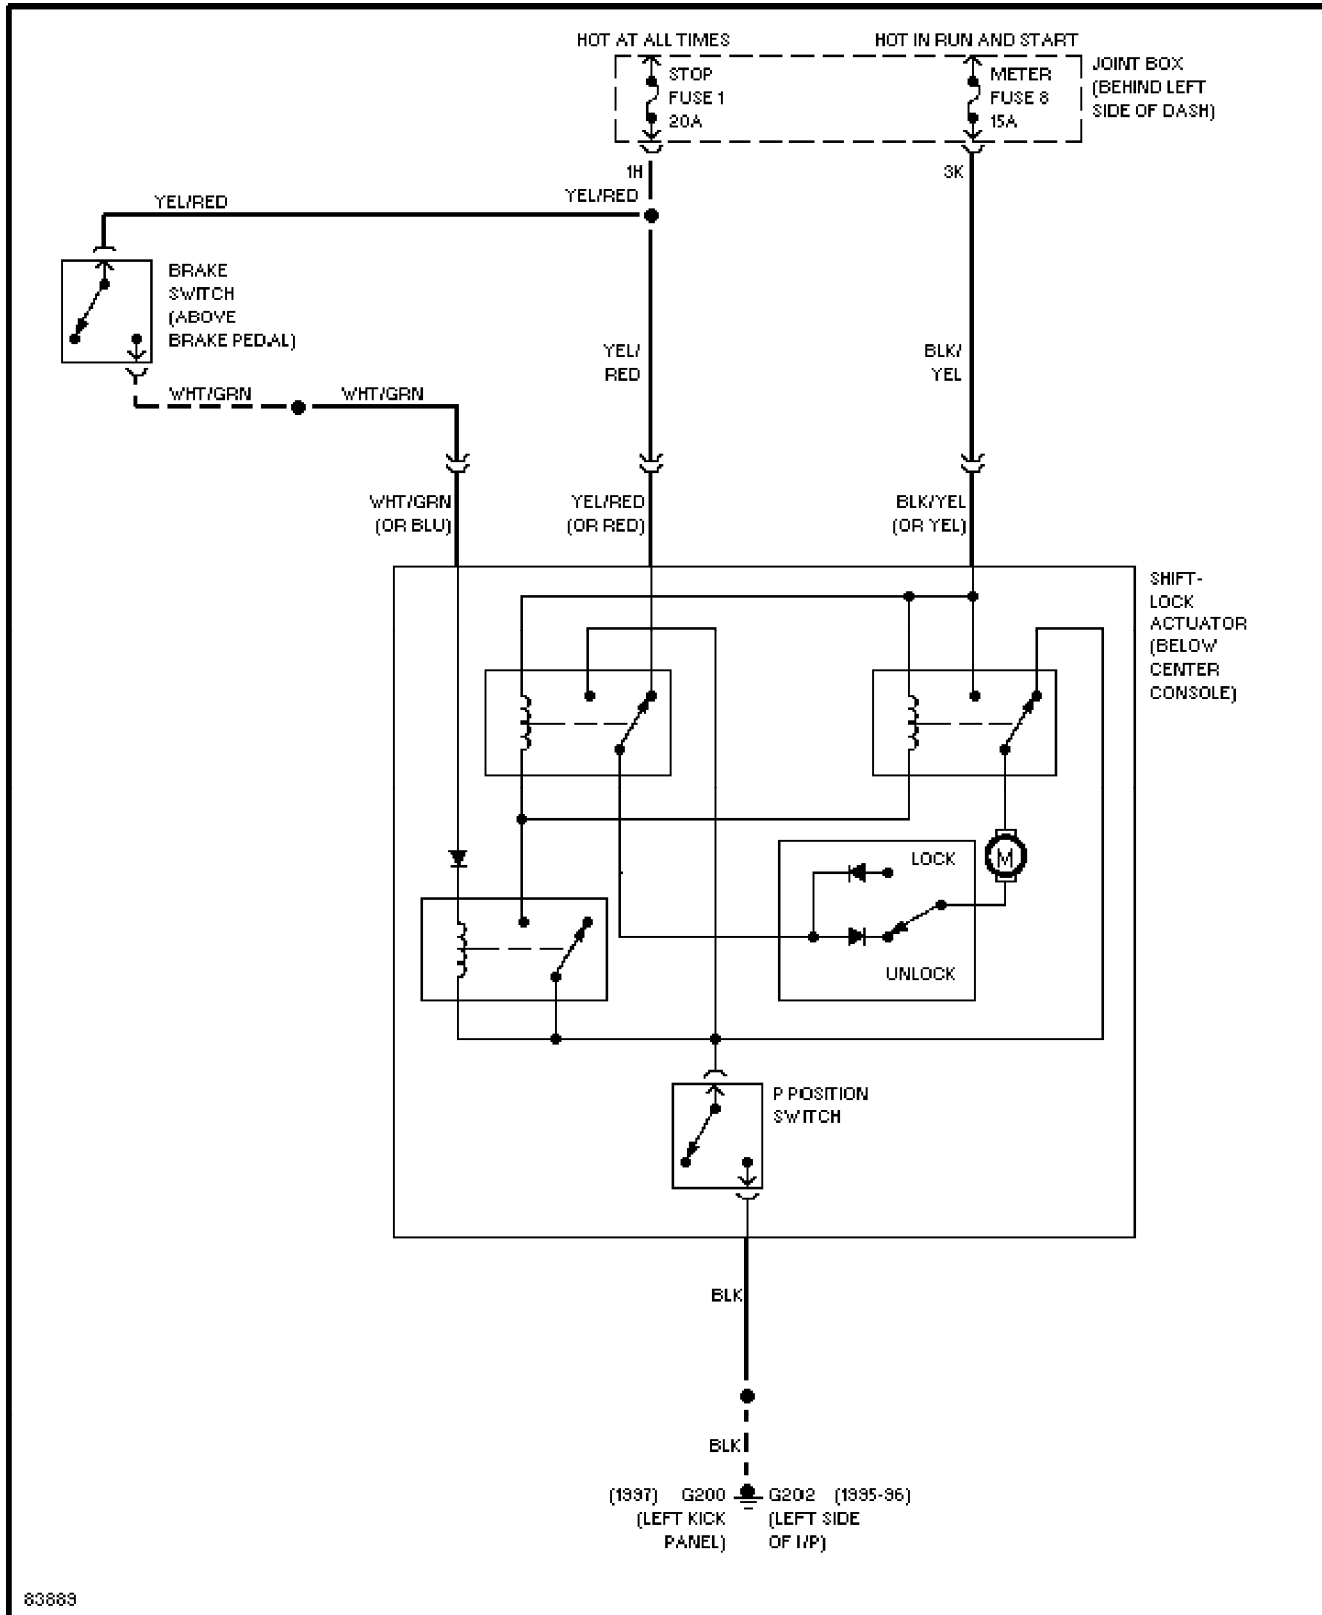

Wiper/Washer Circuit

1995 Mazda 626

SYSTEM WIRING DIAGRAMS

Power Window Circuit

1995 Mazda 626

SYSTEM WIRING DIAGRAMS

Radio Circuits

1995 Mazda 626

SYSTEM WIRING DIAGRAMS

Shift Interlock Circuit

1995 Mazda 626

SYSTEM WIRING DIAGRAMS

2.0L, Starting Circuit, AT

1995 Mazda 626

SYSTEM WIRING DIAGRAMS

2.0L, Starting Circuit, M/T