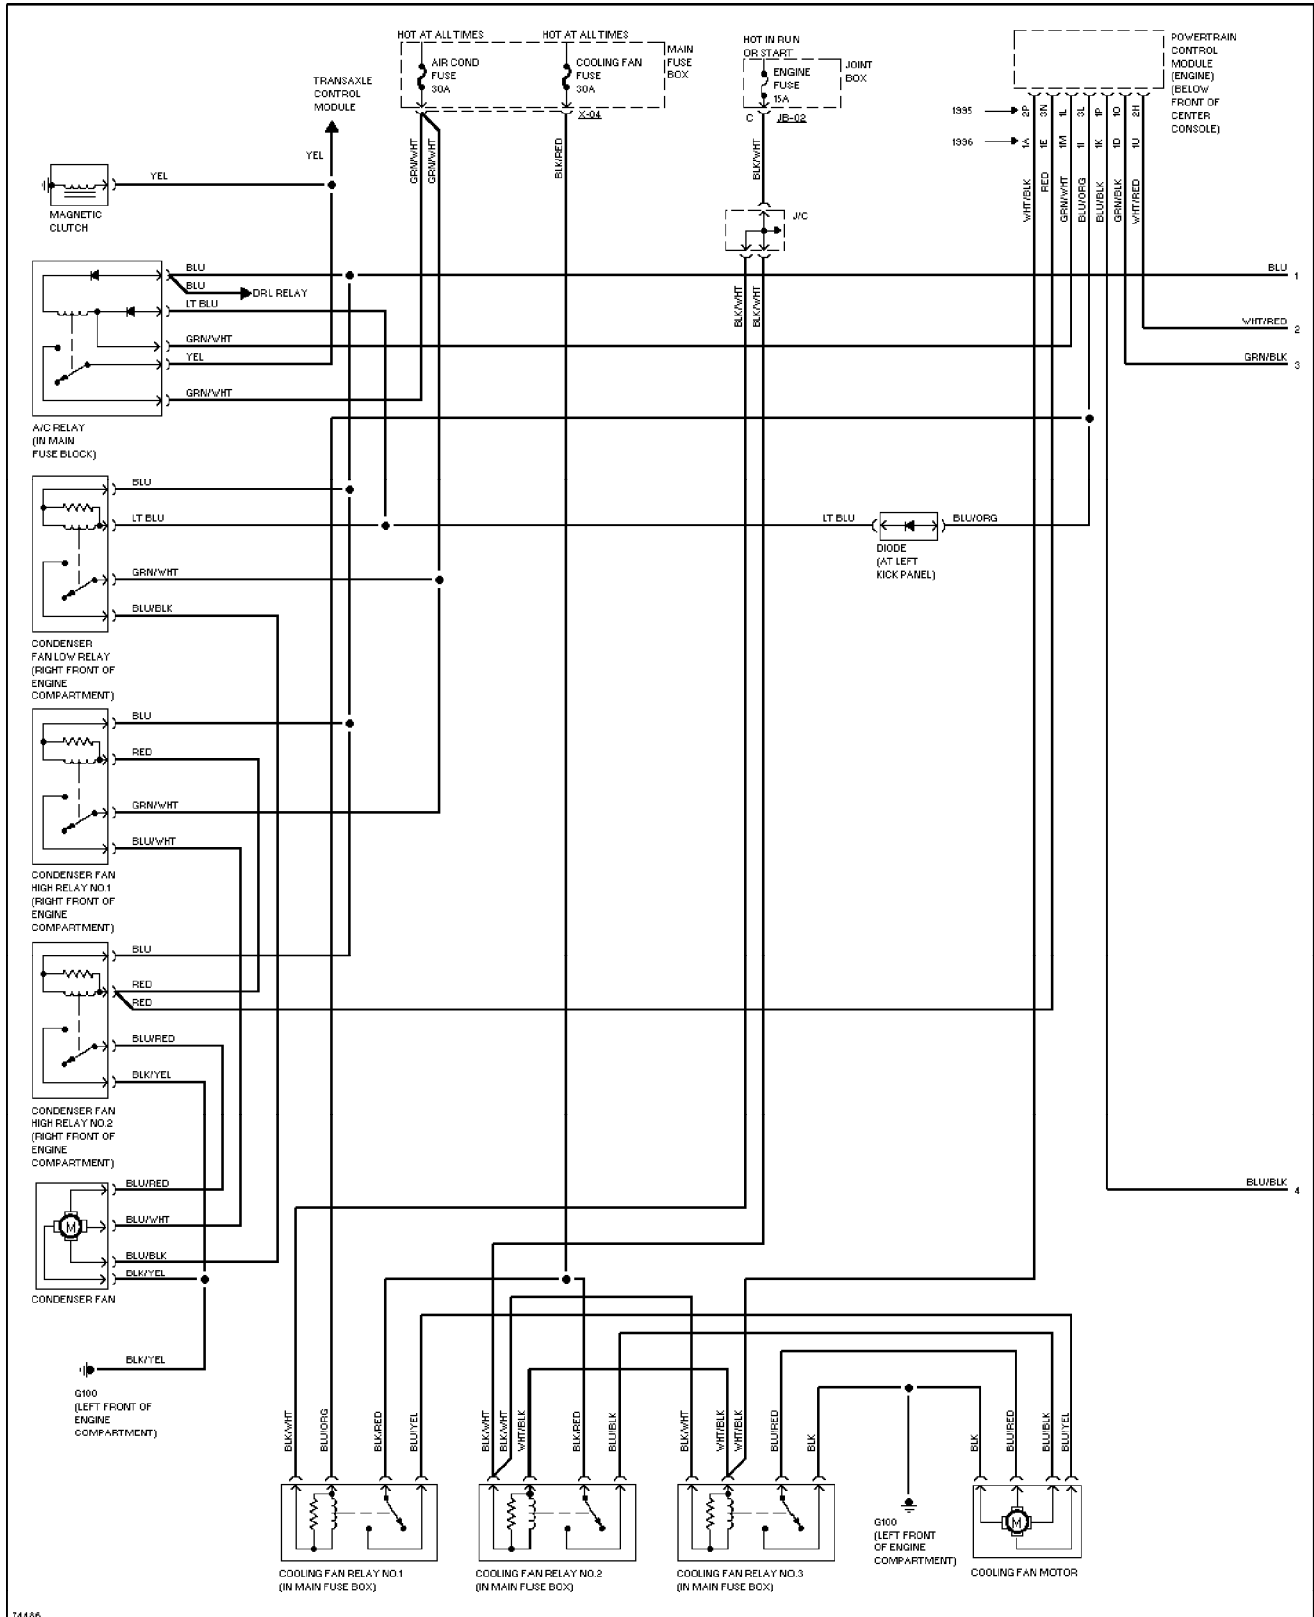

SYSTEM WIRING DIAGRAMS

2.5L, A/C Circuit (1 of 2)

1995 Mazda 626