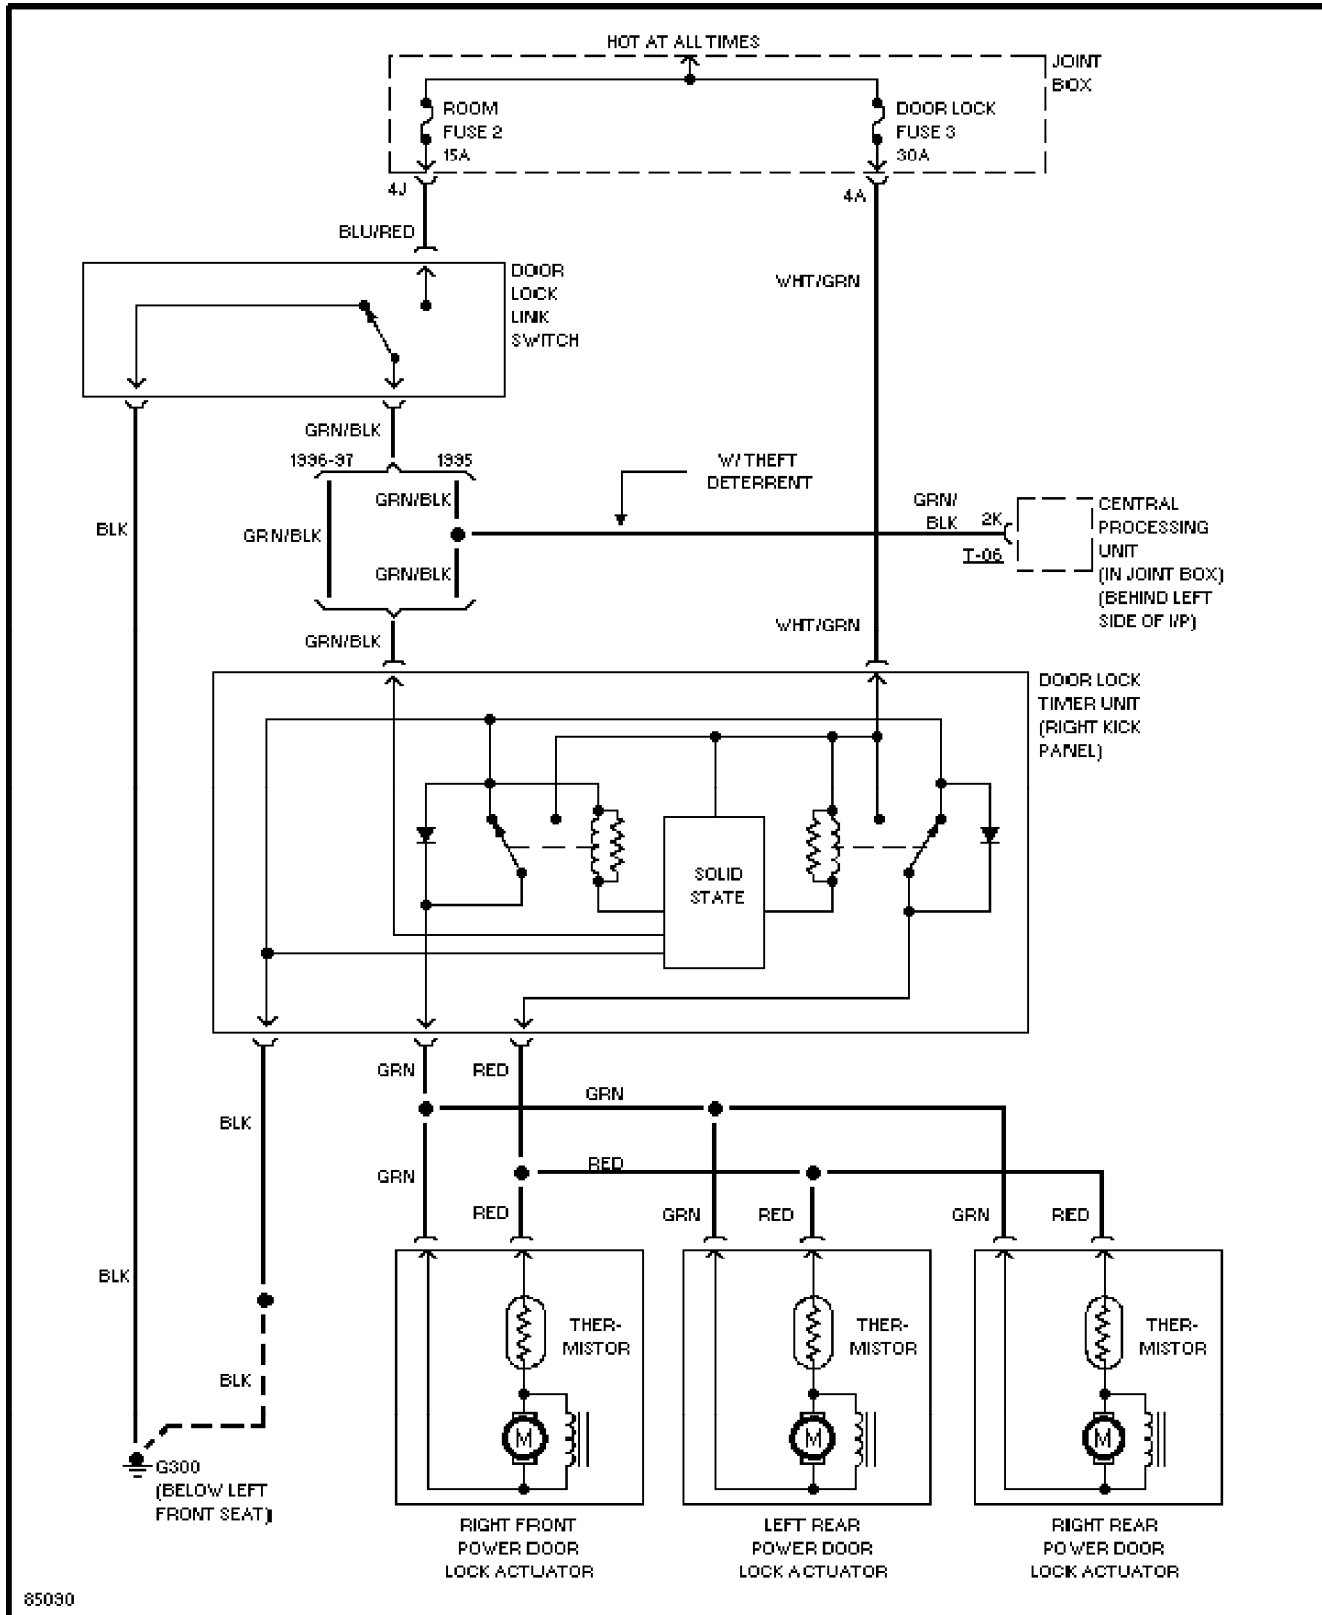

SYSTEM WIRING DIAGRAMS

Power Distribution Circuit

1995 Mazda 626

SYSTEM WIRING DIAGRAMS

Door Lock Circuit

1995 Mazda 626

SYSTEM WIRING DIAGRAMS

Keyless Entry Circuit

1995 Mazda 626

SYSTEM WIRING DIAGRAMS

Power Mirror Circuit

1995 Mazda 626

SYSTEM WIRING DIAGRAMS

Warning System Circuits

1995 Mazda 626

SYSTEM WIRING DIAGRAMS

SYSTEM WIRING DIAGRAMS

Shift Interlock Circuit

1995 Mazda 626

SYSTEM WIRING DIAGRAMS

2.0L, Starting Circuit, AT

1995 Mazda 626

SYSTEM WIRING DIAGRAMS

2.0L, Starting Circuit, M/T