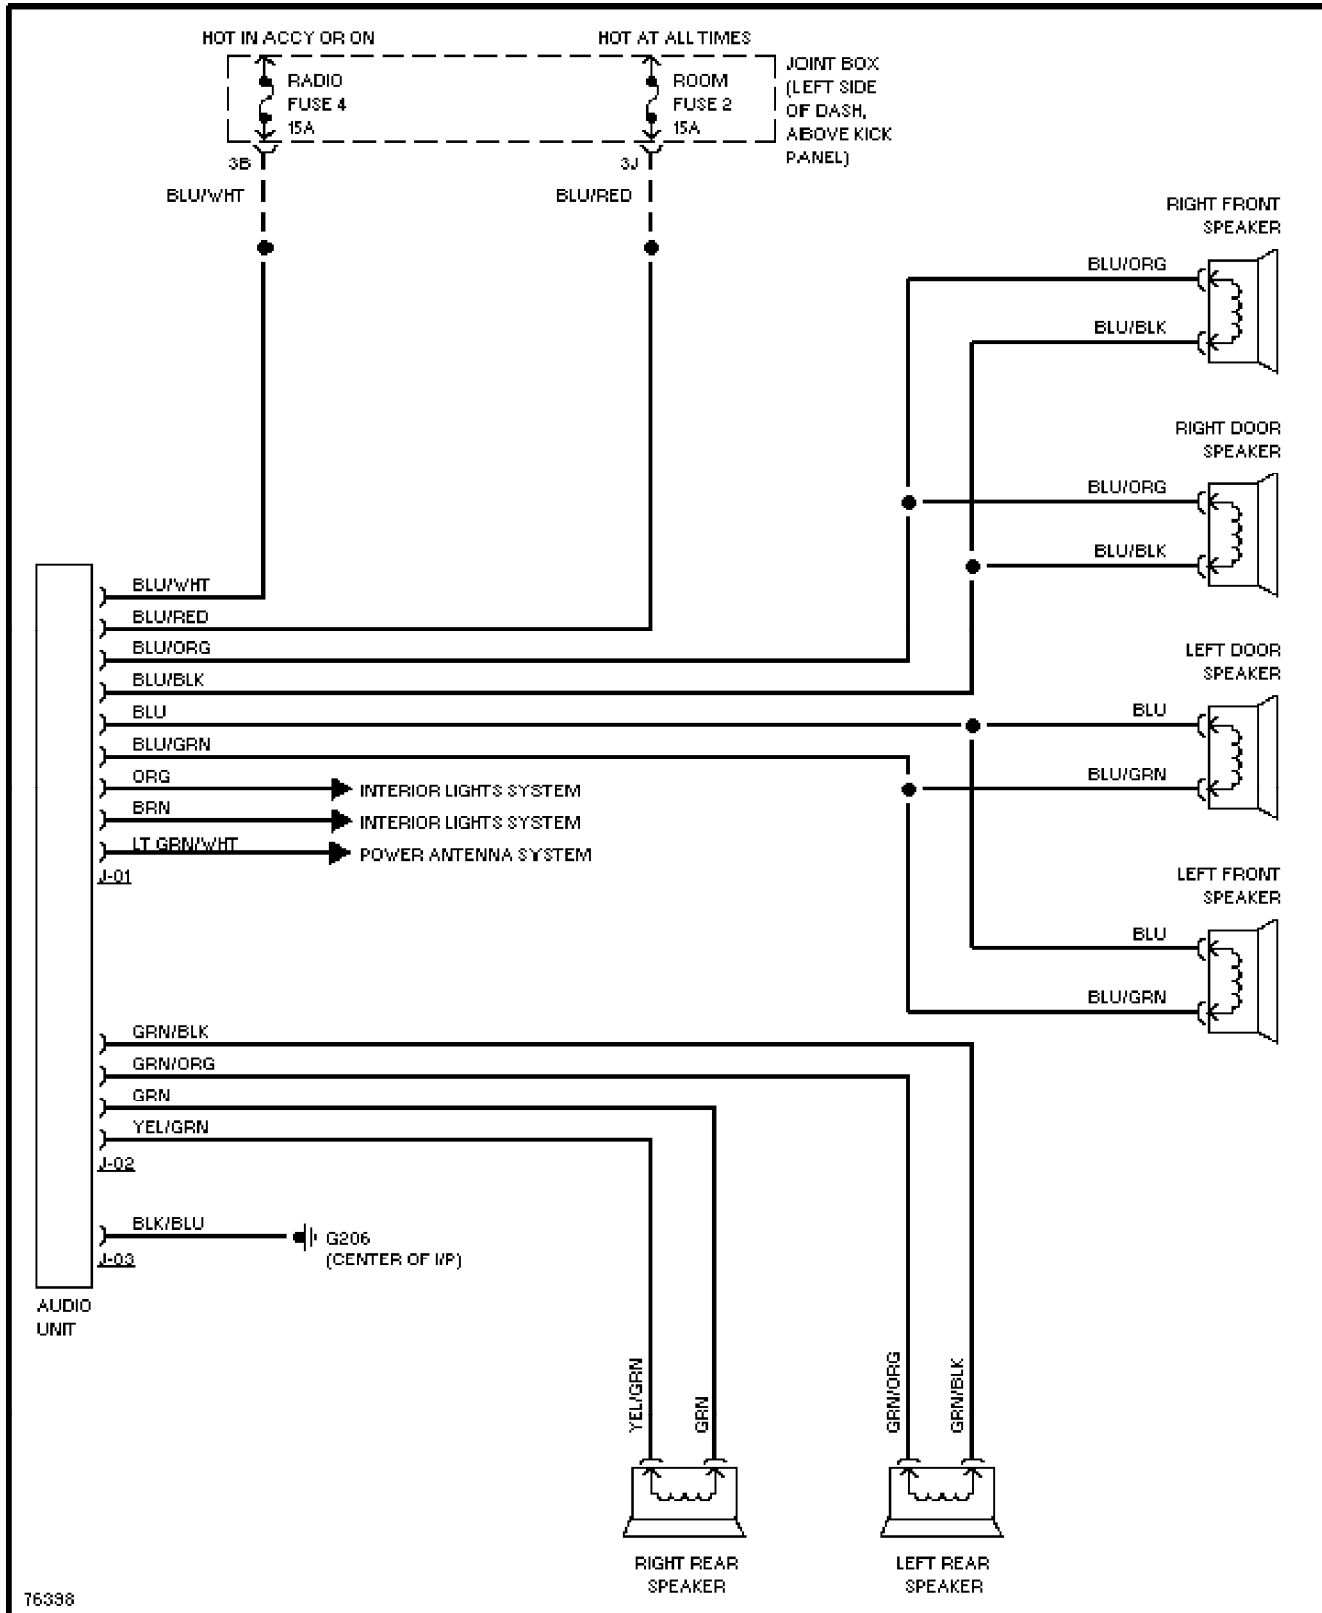

1995 Mazda 626

SYSTEM WIRING DIAGRAMS

Power Mirror Circuit

1995 Mazda 626

SYSTEM WIRING DIAGRAMS

Warning System Circuits

1995 Mazda 626

SYSTEM WIRING DIAGRAMS

Wiper/Washer Circuit

1995 Mazda 626

SYSTEM WIRING DIAGRAMS

Power Window Circuit

1995 Mazda 626

SYSTEM WIRING DIAGRAMS

Radio Circuits

1995 Mazda 626

SYSTEM WIRING DIAGRAMS

Shift Interlock Circuit

1995 Mazda 626

SYSTEM WIRING DIAGRAMS

2.0L, Starting Circuit, AT

1995 Mazda 626

SYSTEM WIRING DIAGRAMS

2.0L, Starting Circuit, M/T

1995 Mazda 626

SYSTEM WIRING DIAGRAMS

2.0L, Starting/Charging Circuit, AT

1995 Mazda 626

SYSTEM WIRING DIAGRAMS

2.0L, Starting/Charging Circuit, M/T

1995 Mazda 626

SYSTEM WIRING DIAGRAMS