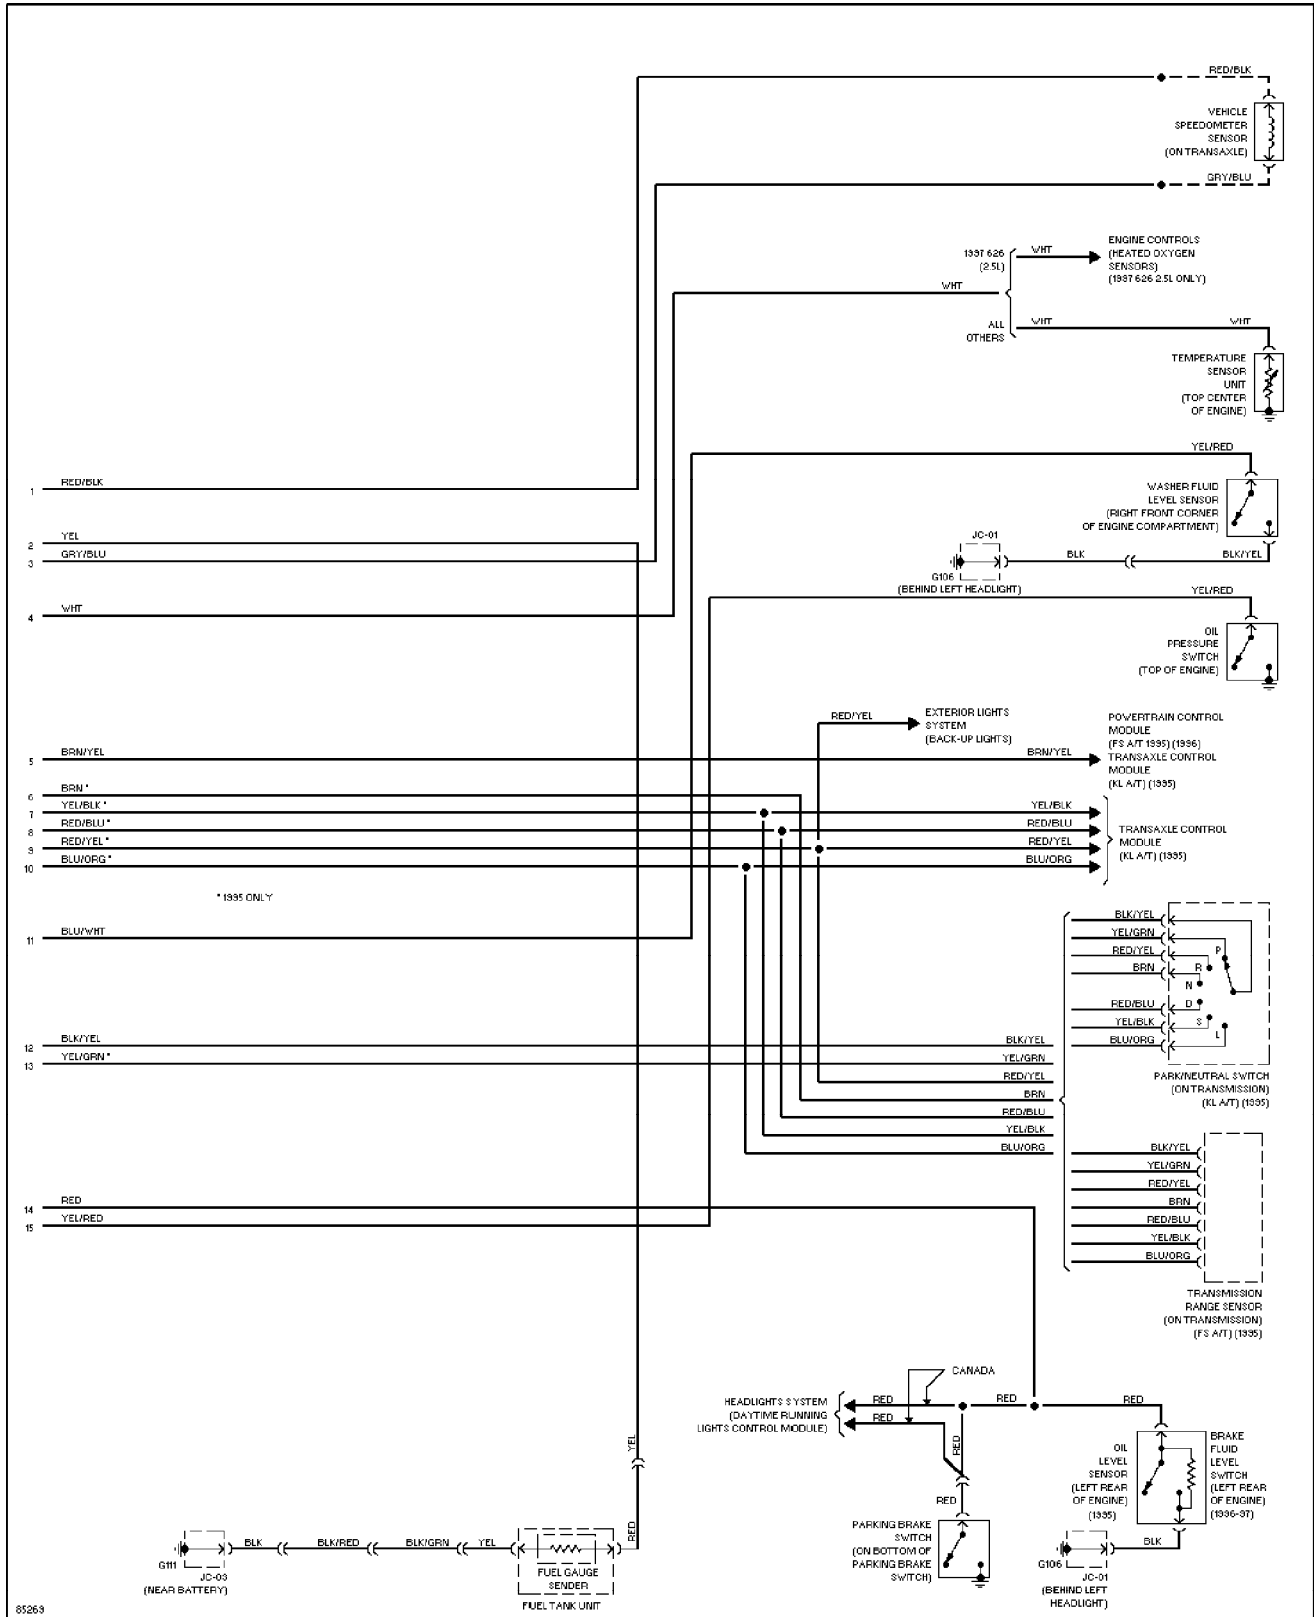

SYSTEM WIRING DIAGRAMS

Exterior Lamps Circuit

1995 Mazda 626

SYSTEM WIRING DIAGRAMS

Ground Distribution Circuit

1995 Mazda 626

SYSTEM WIRING DIAGRAMS

Headlight Circuit, W/ DRL

1995 Mazda 626

SYSTEM WIRING DIAGRAMS

Headlight Circuit, W/O DRL

1995 Mazda 626

SYSTEM WIRING DIAGRAMS

Horn Circuit

1995 Mazda 626

SYSTEM WIRING DIAGRAMS

Instrument Cluster Circuit (2 of 2)

1995 Mazda 626

SYSTEM WIRING DIAGRAMS

Instrument Illumination Circuit

1995 Mazda 626

SYSTEM WIRING DIAGRAMS

Power Antenna Circuit

1995 Mazda 626