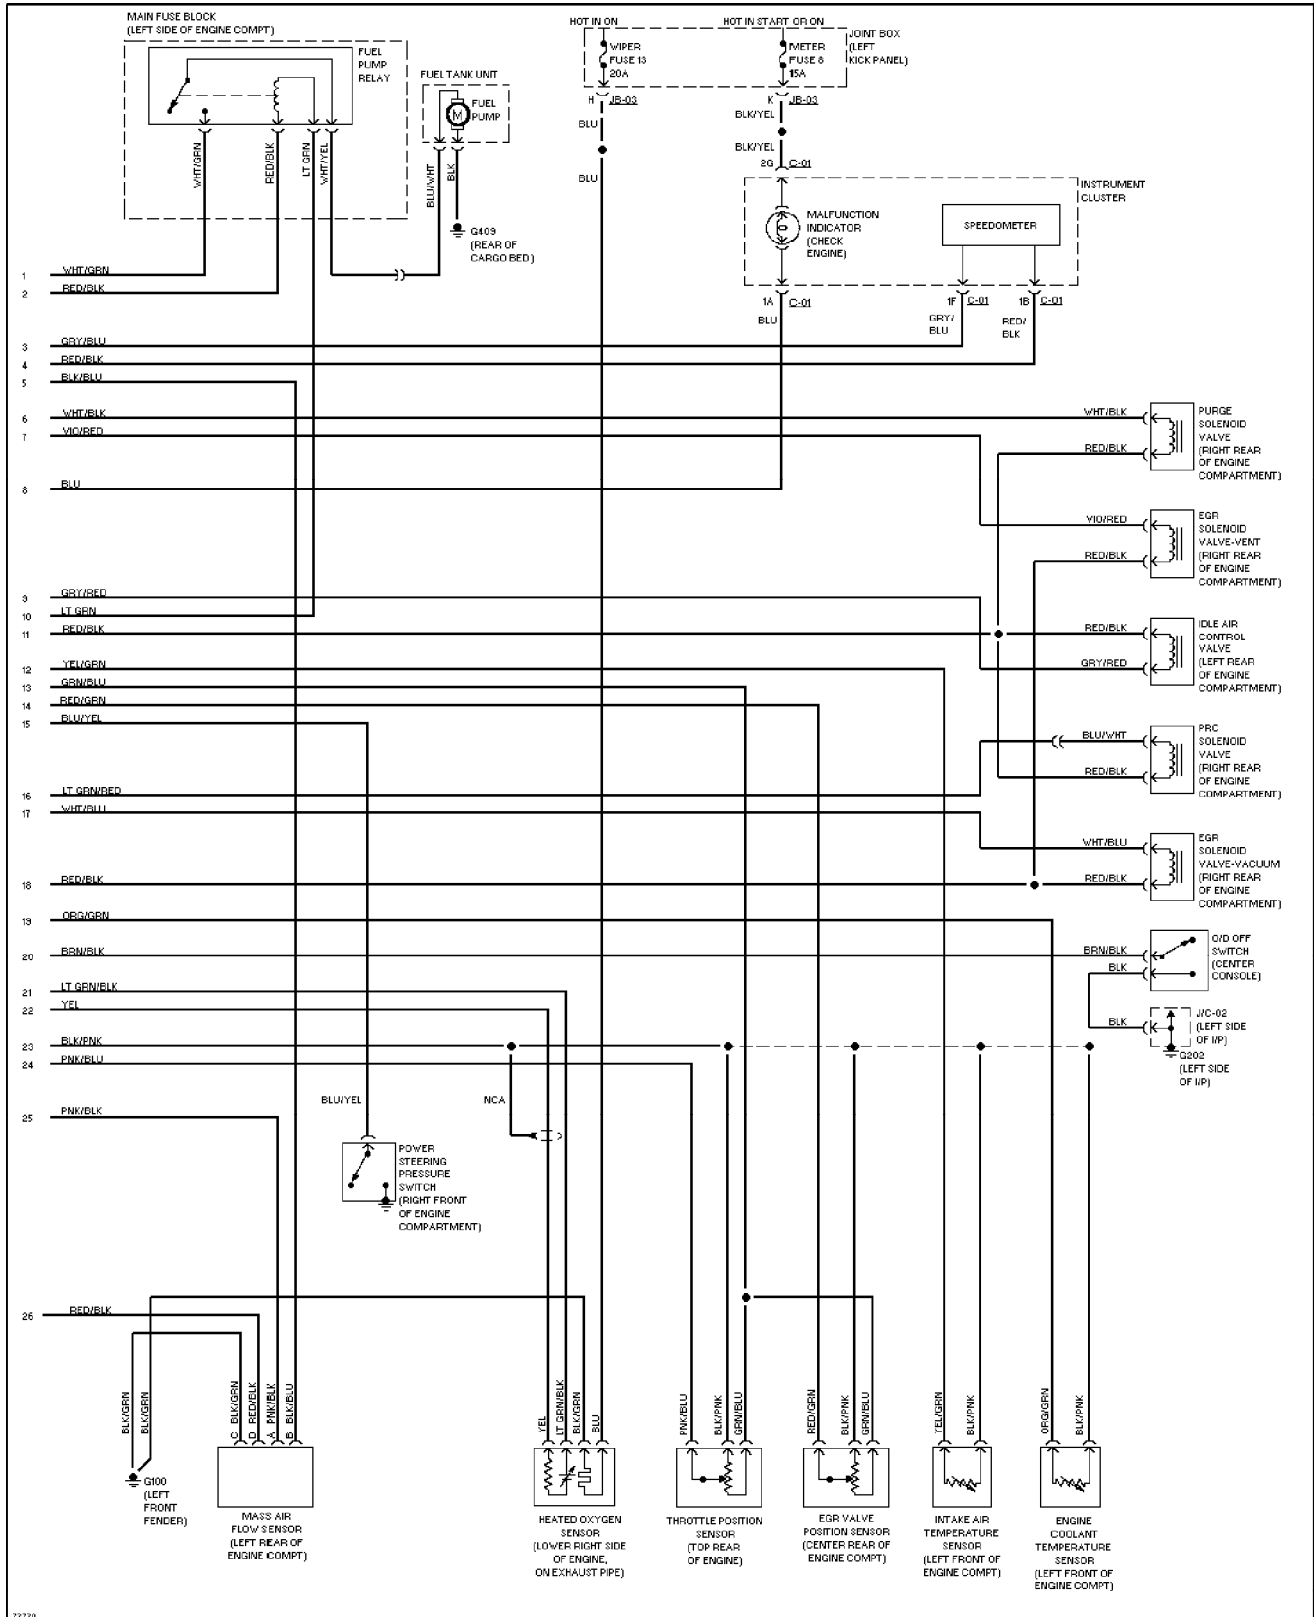

SYSTEM WIRING DIAGRAMS

2.0L, Engine Performance Circuits, A/T (2 of 2)

1995 Mazda 626