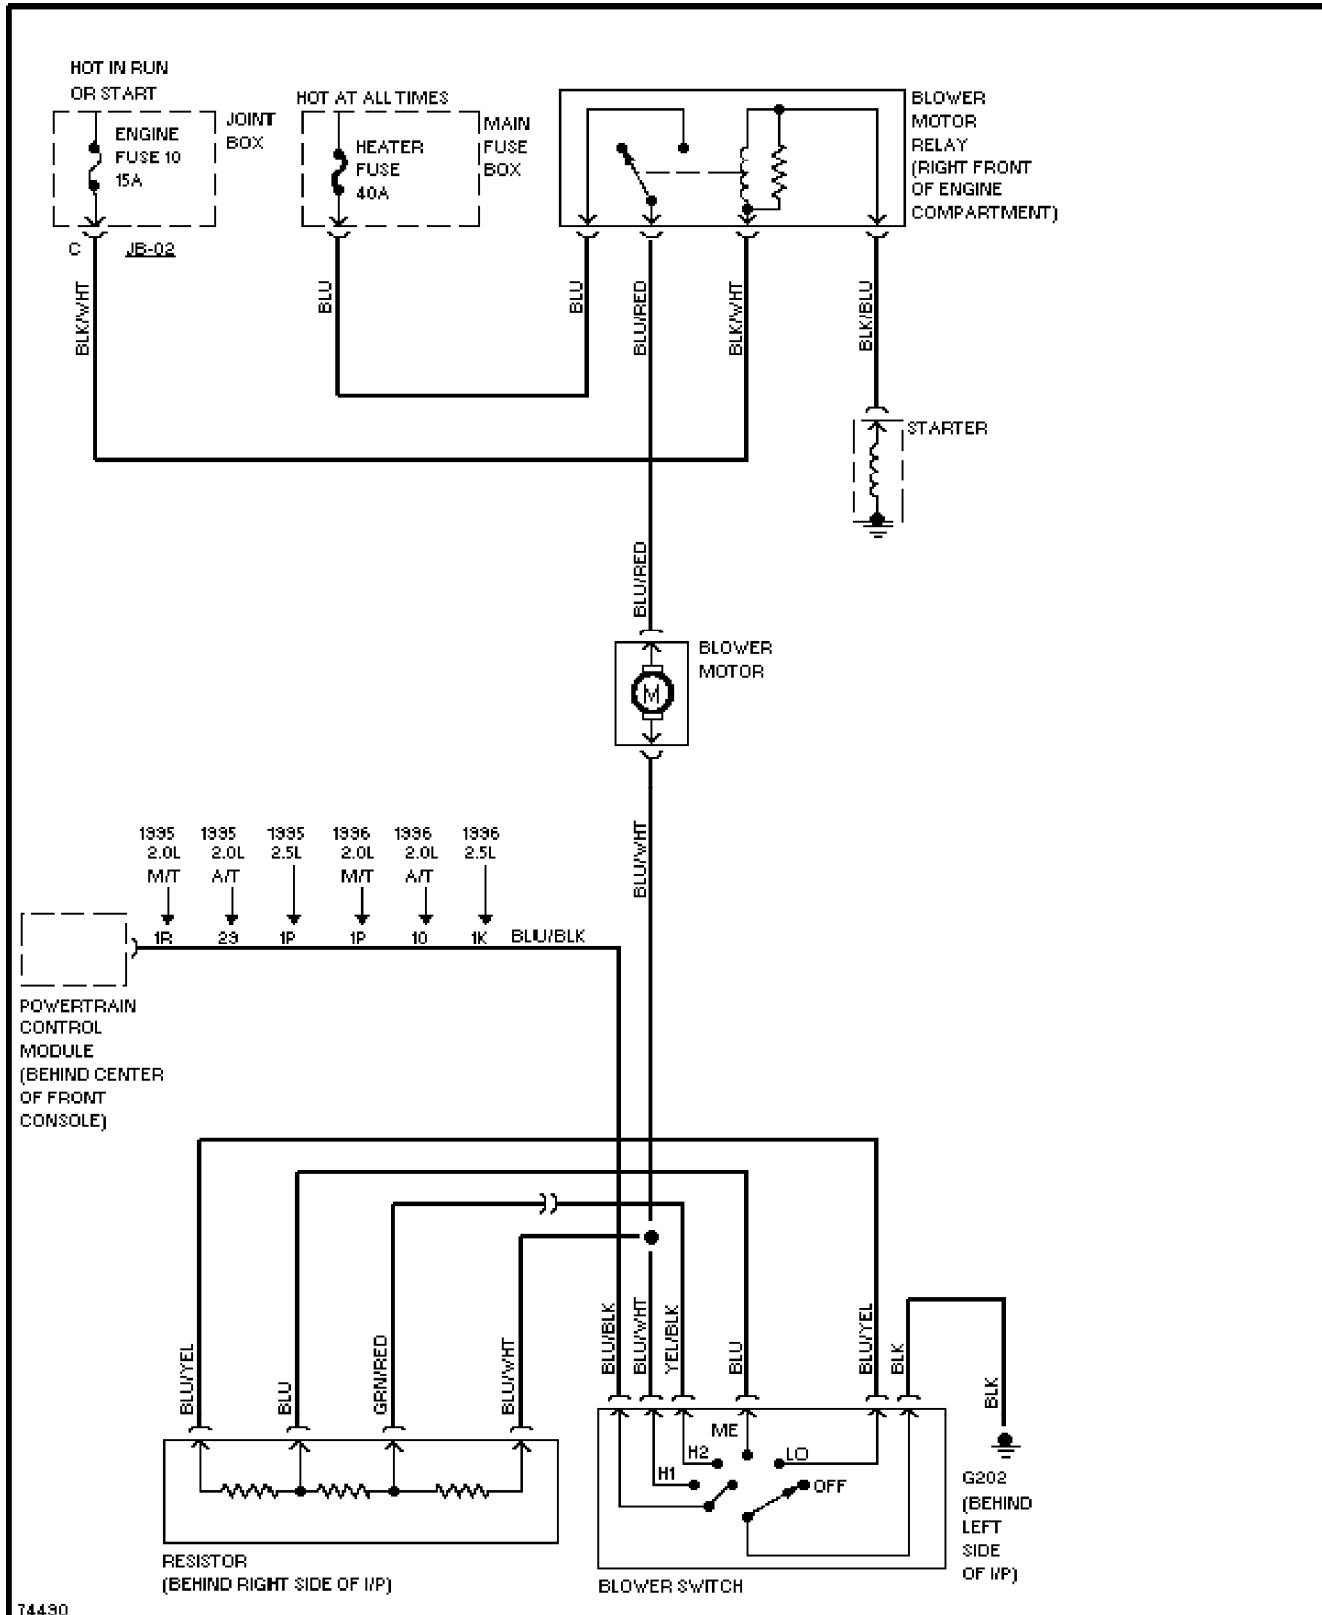

2.0L, Engine Performance Circuits, M/T (2 of 2)

1995 Mazda 626

SYSTEM WIRING DIAGRAMS

2.0L, A/C Circuit (2 of 2)

1995 Mazda 626

SYSTEM WIRING DIAGRAMS

Heater Circuit

1995 Mazda 626