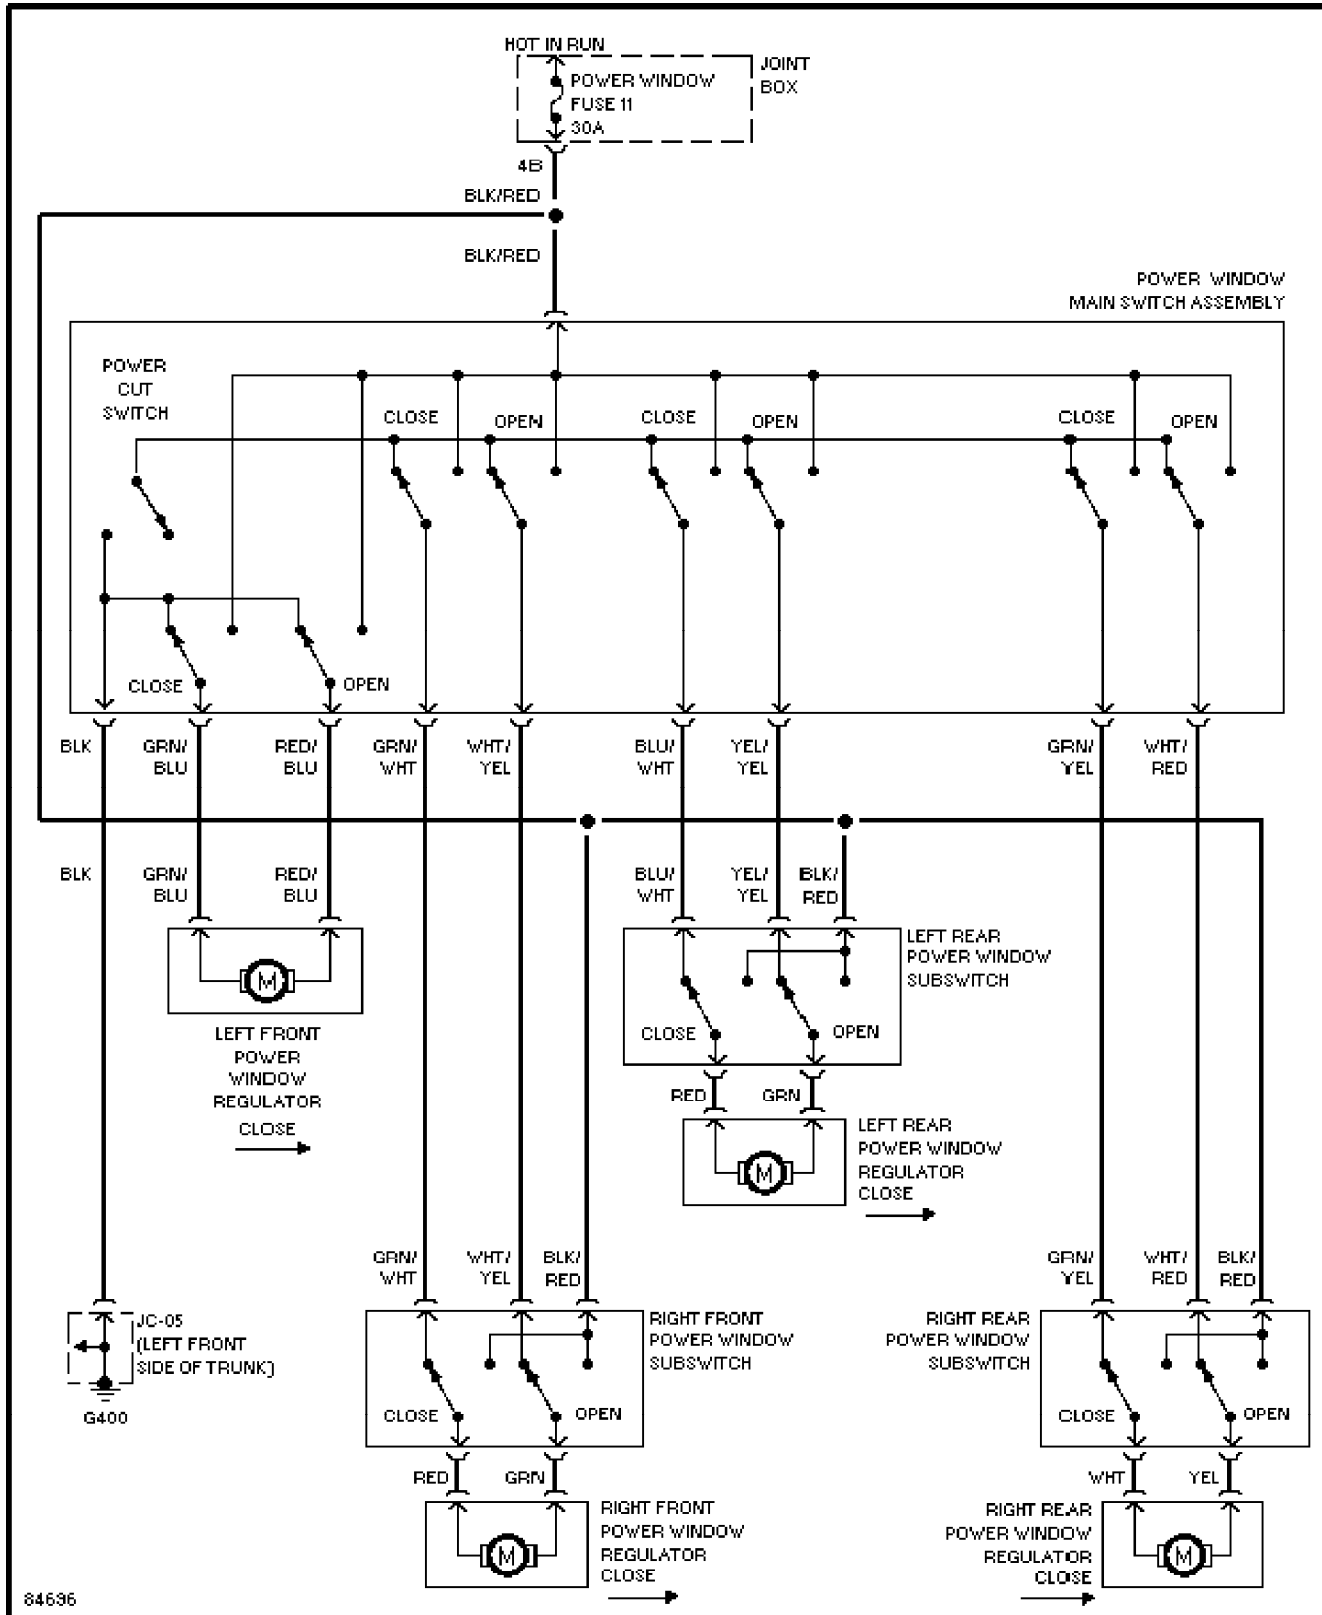

Wiper/Washer Circuit

1995 Mazda 626

SYSTEM WIRING DIAGRAMS

Power Window Circuit

1995 Mazda 626

SYSTEM WIRING DIAGRAMS

Radio Circuits

1995 Mazda 626

SYSTEM WIRING DIAGRAMS

Shift Interlock Circuit

1995 Mazda 626

SYSTEM WIRING DIAGRAMS

2.0L, Starting Circuit, AT

1995 Mazda 626

SYSTEM WIRING DIAGRAMS

2.0L, Starting Circuit, M/T