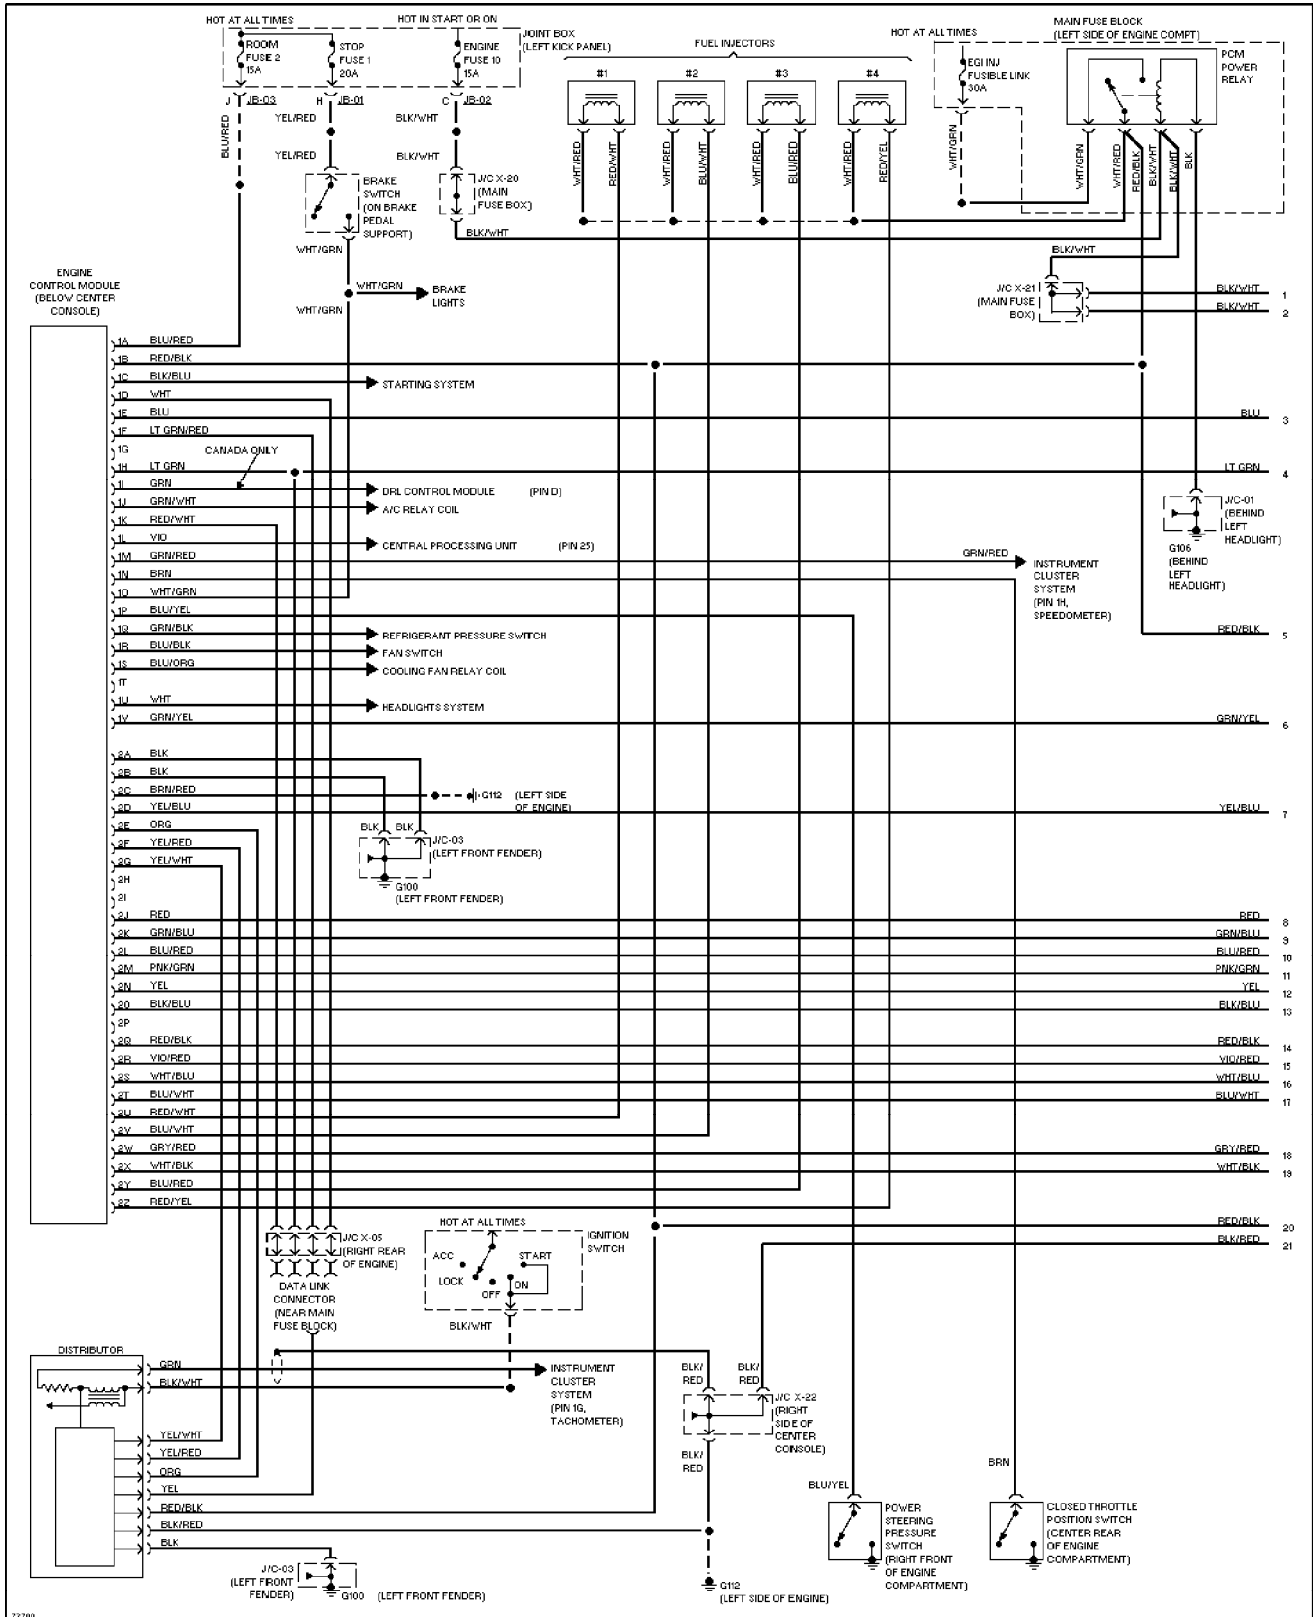

SYSTEM WIRING DIAGRAMS

2.0L, A/C Circuit (1 of 2)

1995 Mazda 626

cdr@wp.pl

SYSTEM WIRING DIAGRAMS

2.0L, Engine Performance Circuits, M/T (1 of 2)

1995 Mazda 626

SYSTEM WIRING DIAGRAMS