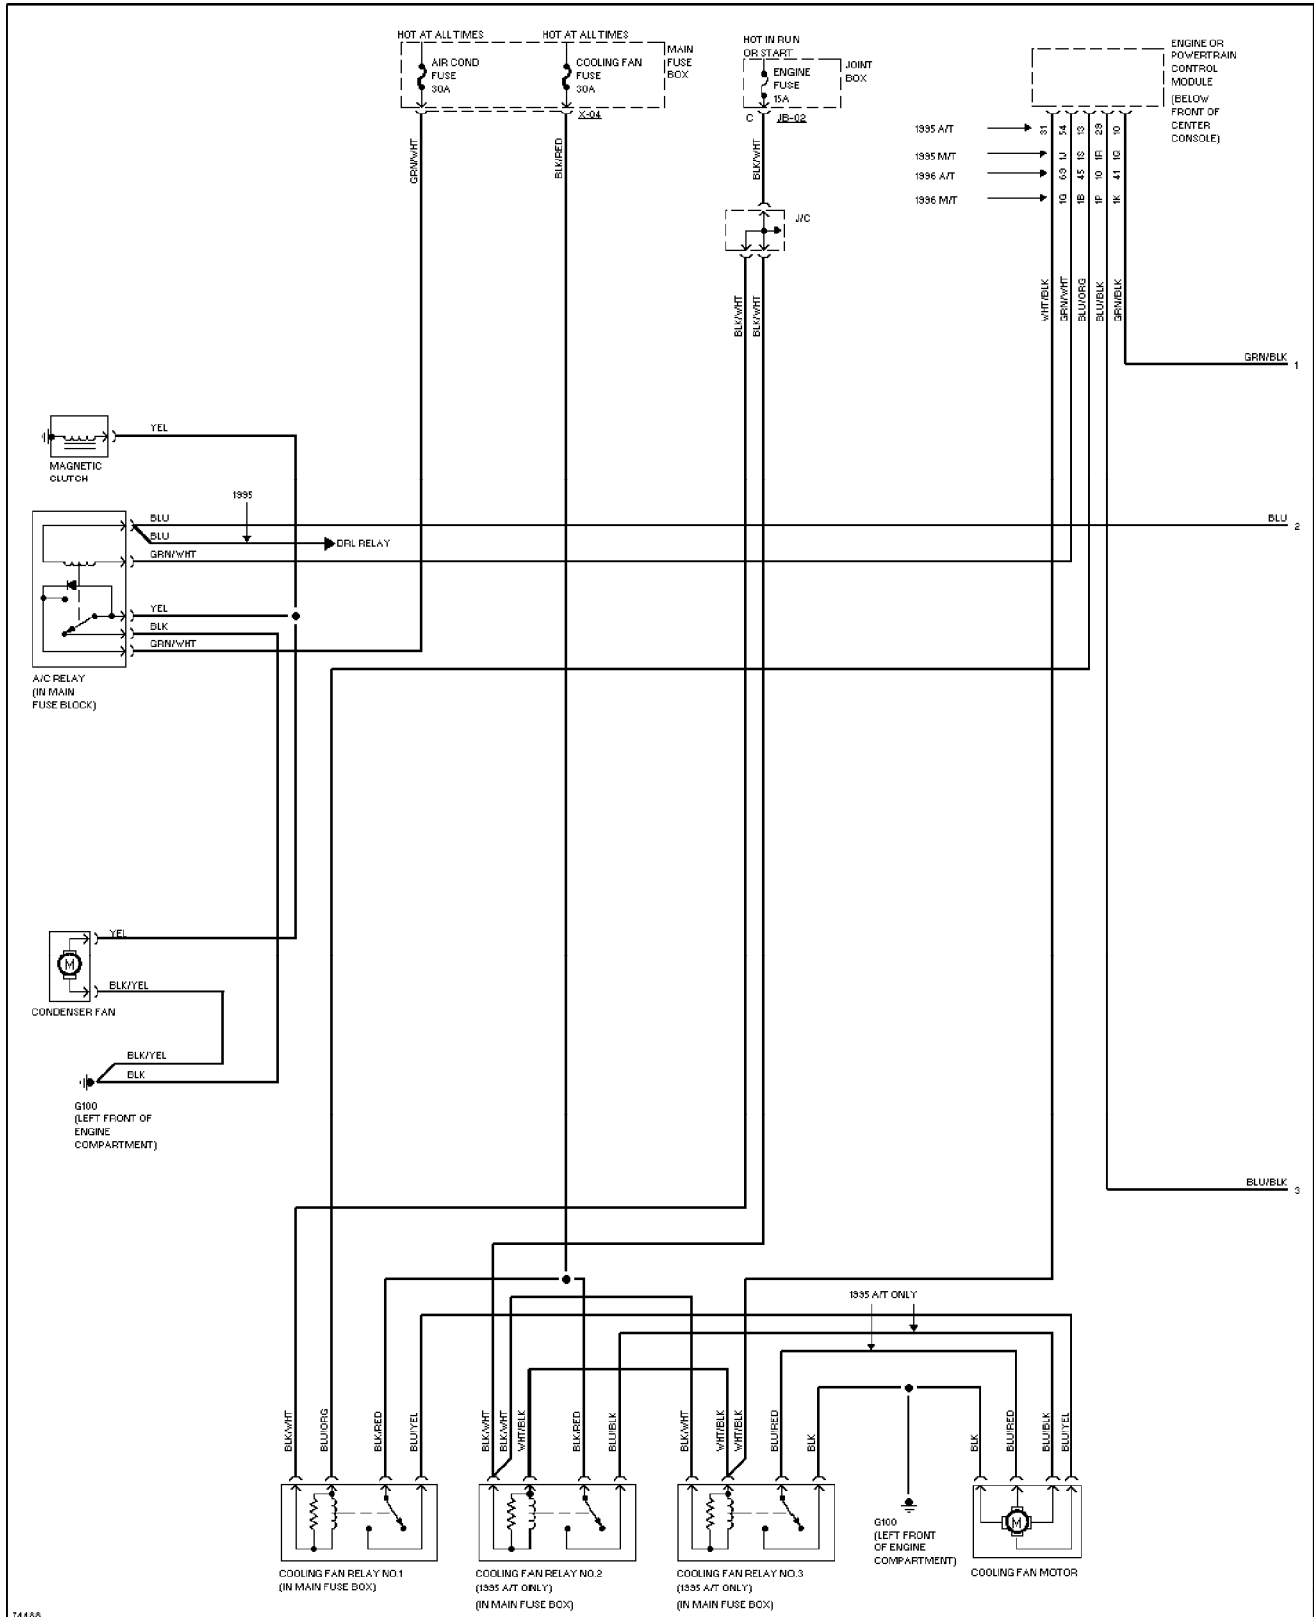

SYSTEM WIRING DIAGRAMS

2.0L, A/C Circuit (1 of 2)

1995 Mazda 626

cdr@wp.pl

SYSTEM WIRING DIAGRAMS

2.0L, Engine Performance Circuits, M/T (1 of 2)

1995 Mazda 626

SYSTEM WIRING DIAGRAMS