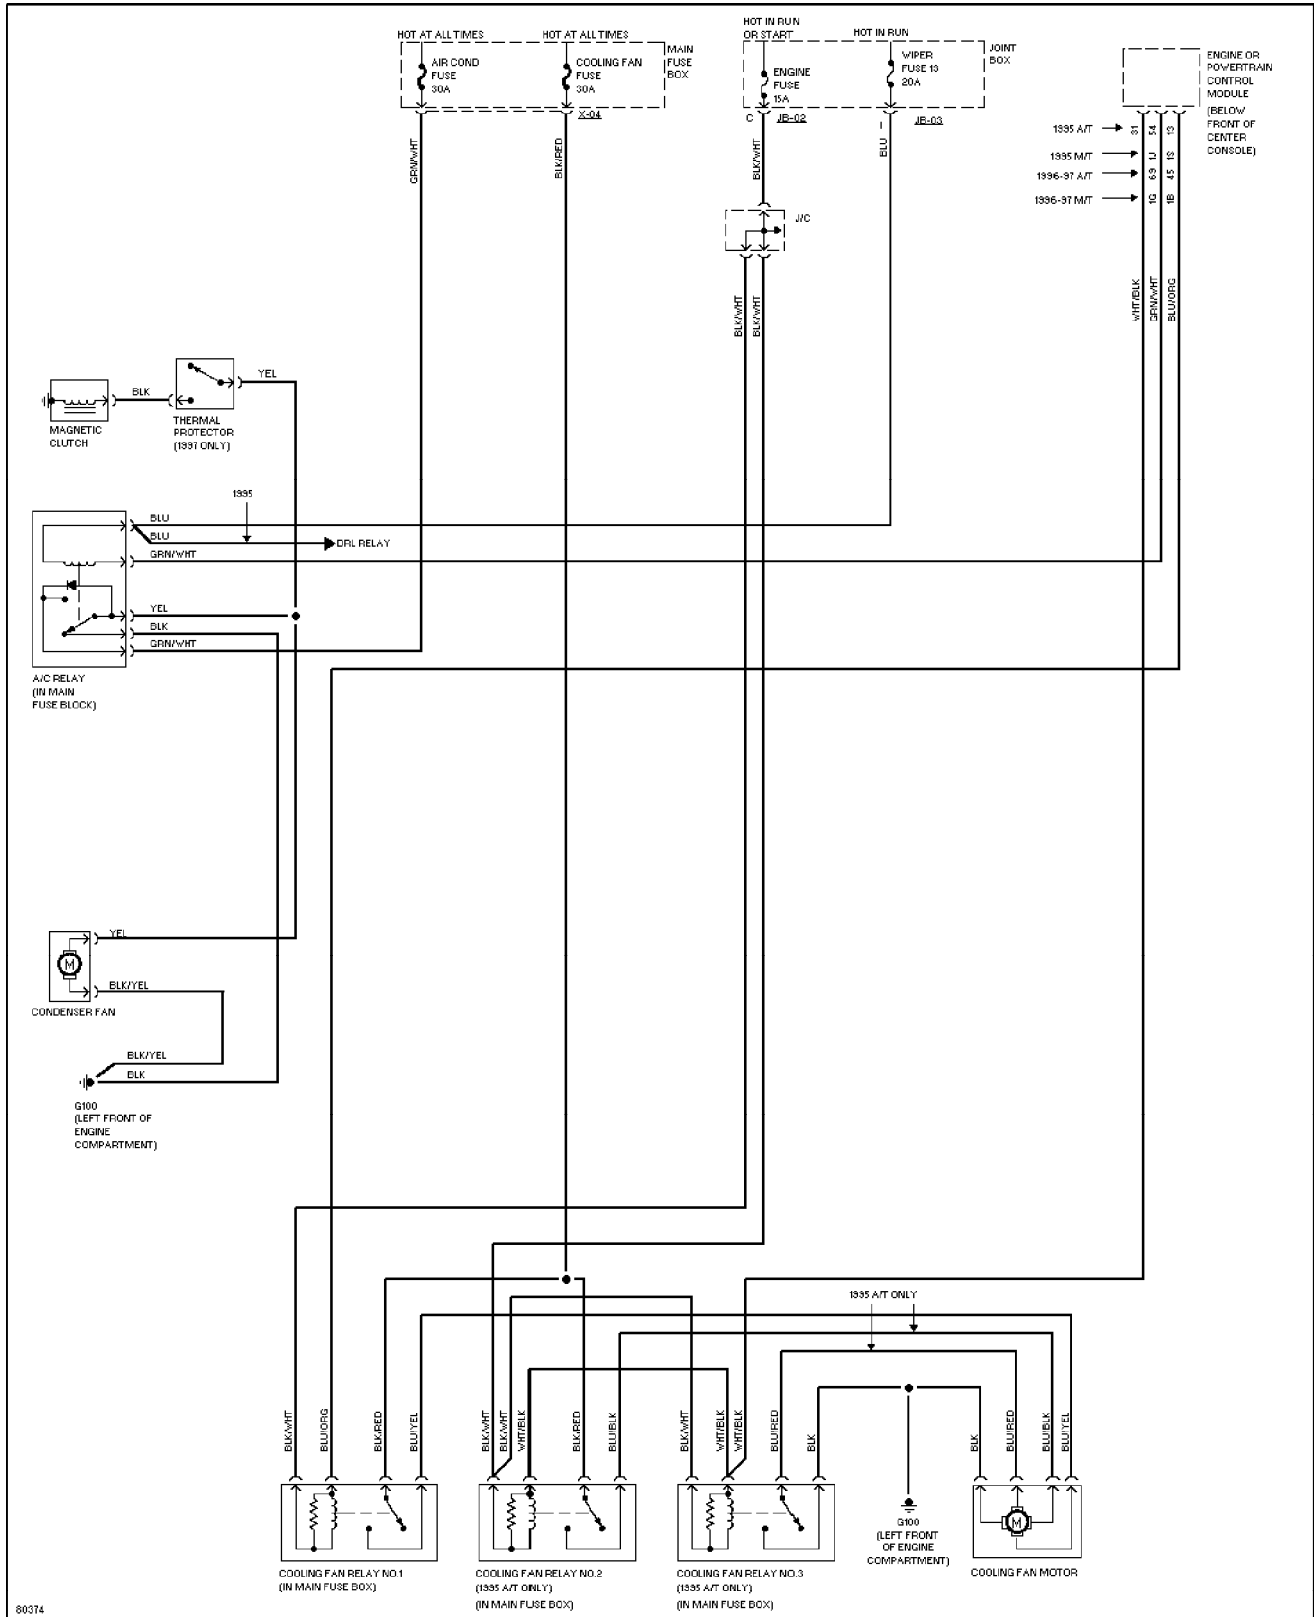

2.0L, Computer Data Lines, M/T

1995 Mazda 626

SYSTEM WIRING DIAGRAMS

2.5L, Data Link Connector Circuit

1995 Mazda 626

SYSTEM WIRING DIAGRAMS

2.0L, Cooling Fan Circuit

1995 Mazda 626