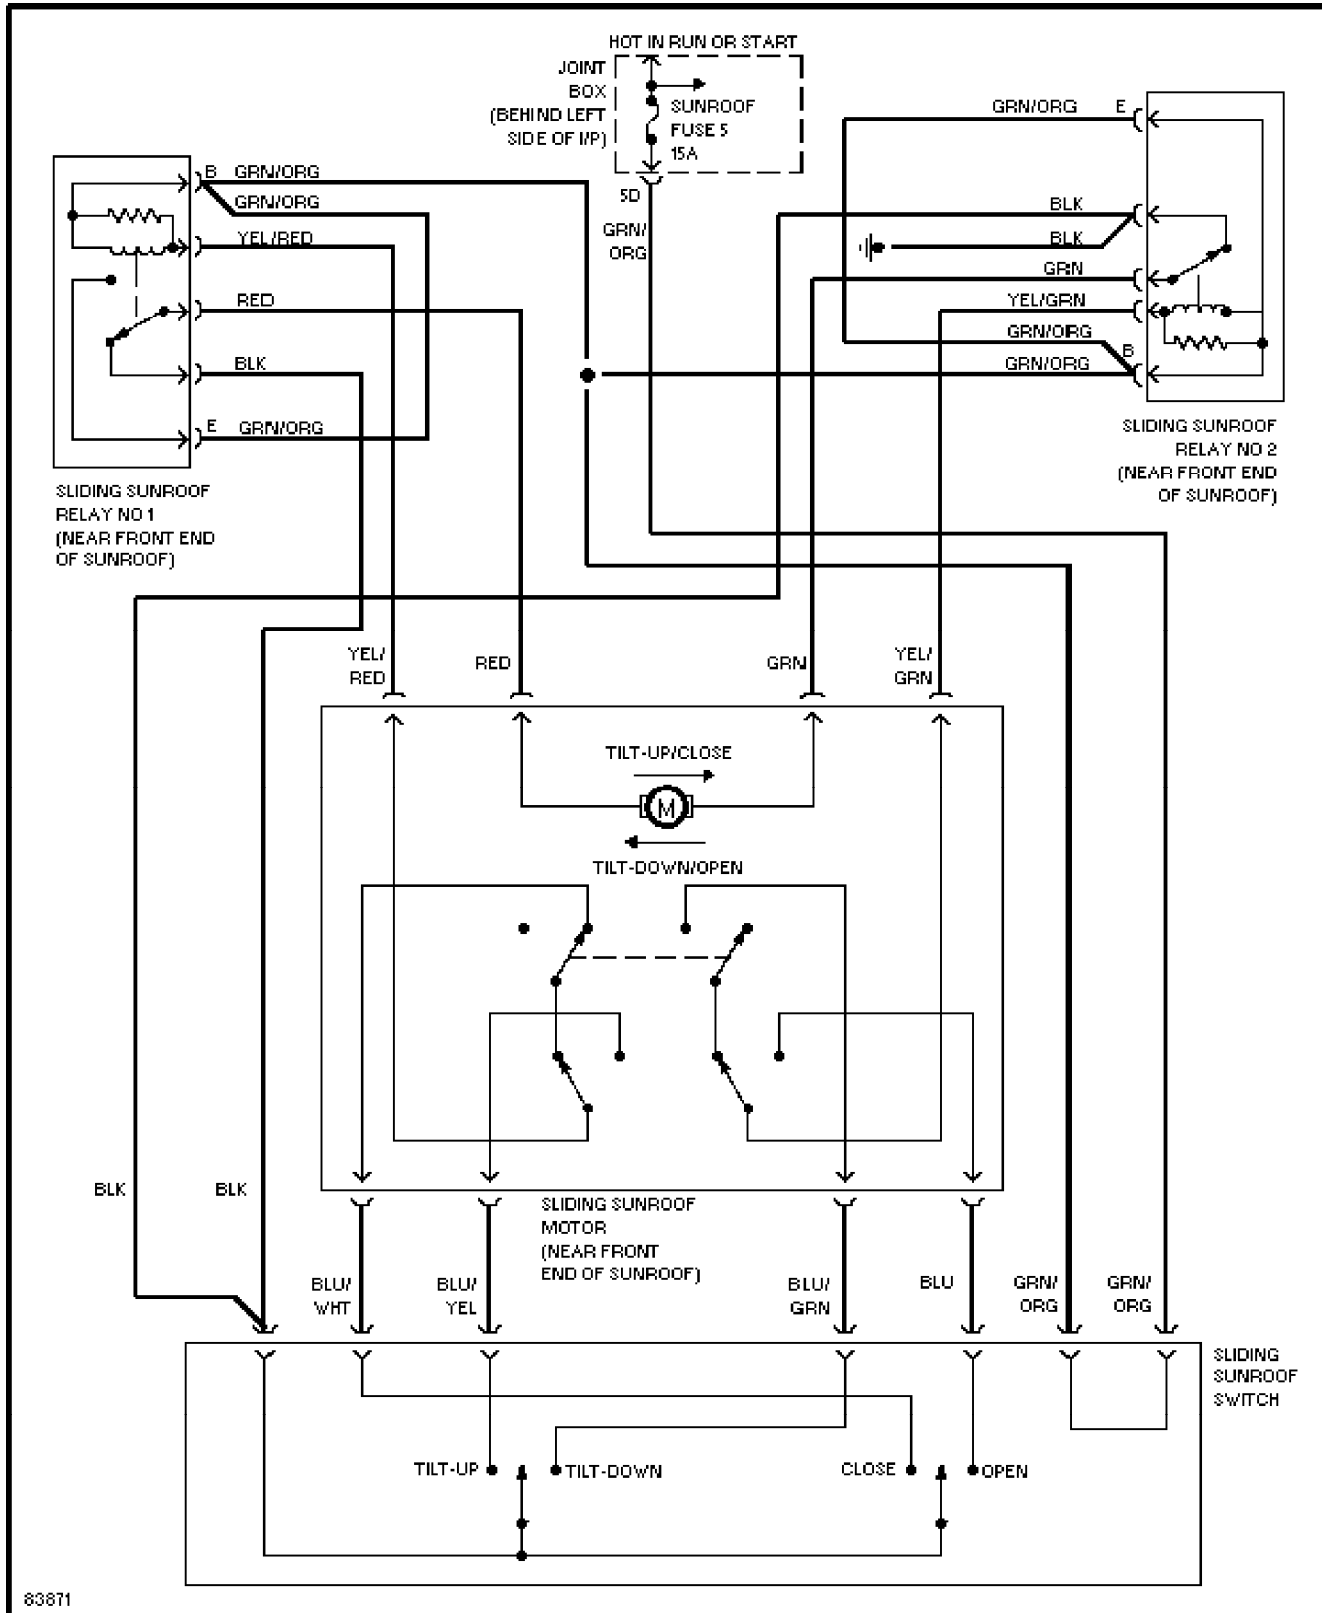

1995 Mazda 626

SYSTEM WIRING DIAGRAMS

2.0L, Engine Performance Circuits, A/T (2 of 2)

1995 Mazda 626

SYSTEM WIRING DIAGRAMS

Power Seat Circuits

1995 Mazda 626

SYSTEM WIRING DIAGRAMS

Power Top/Sunroof Circuits

1995 Mazda 626

SYSTEM WIRING DIAGRAMS

2.5L, Engine Performance Circuits (1 of 2)

1995 Mazda 626

SYSTEM WIRING DIAGRAMS

Back-up Lamps Circuit

1995 Mazda 626