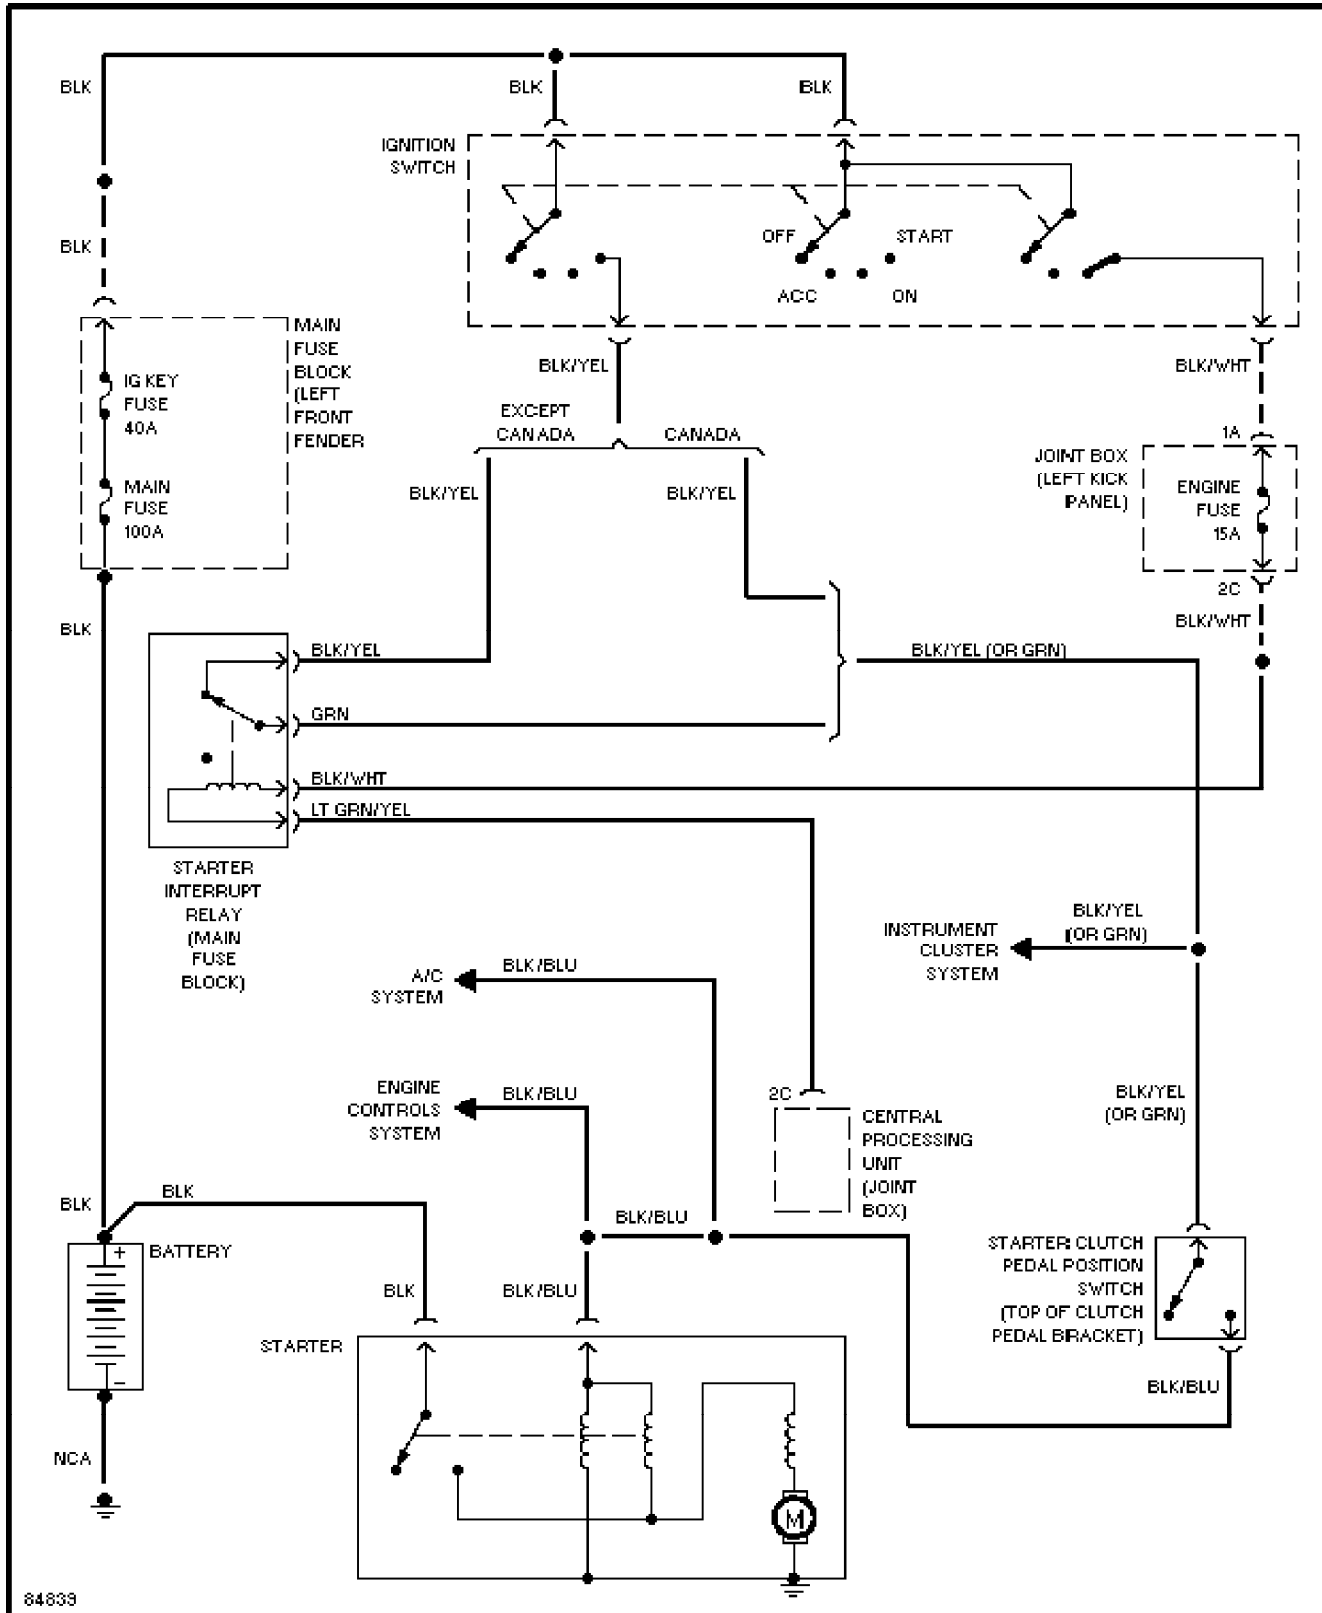

SYSTEM WIRING DIAGRAMS

Shift Interlock Circuit

1995 Mazda 626

SYSTEM WIRING DIAGRAMS

2.0L, Starting Circuit, AT

1995 Mazda 626

SYSTEM WIRING DIAGRAMS

2.0L, Starting Circuit, M/T

1995 Mazda 626

SYSTEM WIRING DIAGRAMS

2.0L, Starting/Charging Circuit, AT

1995 Mazda 626

SYSTEM WIRING DIAGRAMS

2.0L, Starting/Charging Circuit, M/T

1995 Mazda 626

SYSTEM WIRING DIAGRAMS

Charging Circuit

1995 Mazda 626

SYSTEM WIRING DIAGRAMS

2.5L, Starting Circuit, AT

1995 Mazda 626

SYSTEM WIRING DIAGRAMS

2.5L, Starting Circuit, M/T

1995 Mazda 626

SYSTEM WIRING DIAGRAMS

2.5L, Starting/Charging Circuit, AT

1995 Mazda 626

SYSTEM WIRING DIAGRAMS

2.5L, Starting/Charging Circuit, M/T

1995 Mazda 626

SYSTEM WIRING DIAGRAMS

Charging Circuit