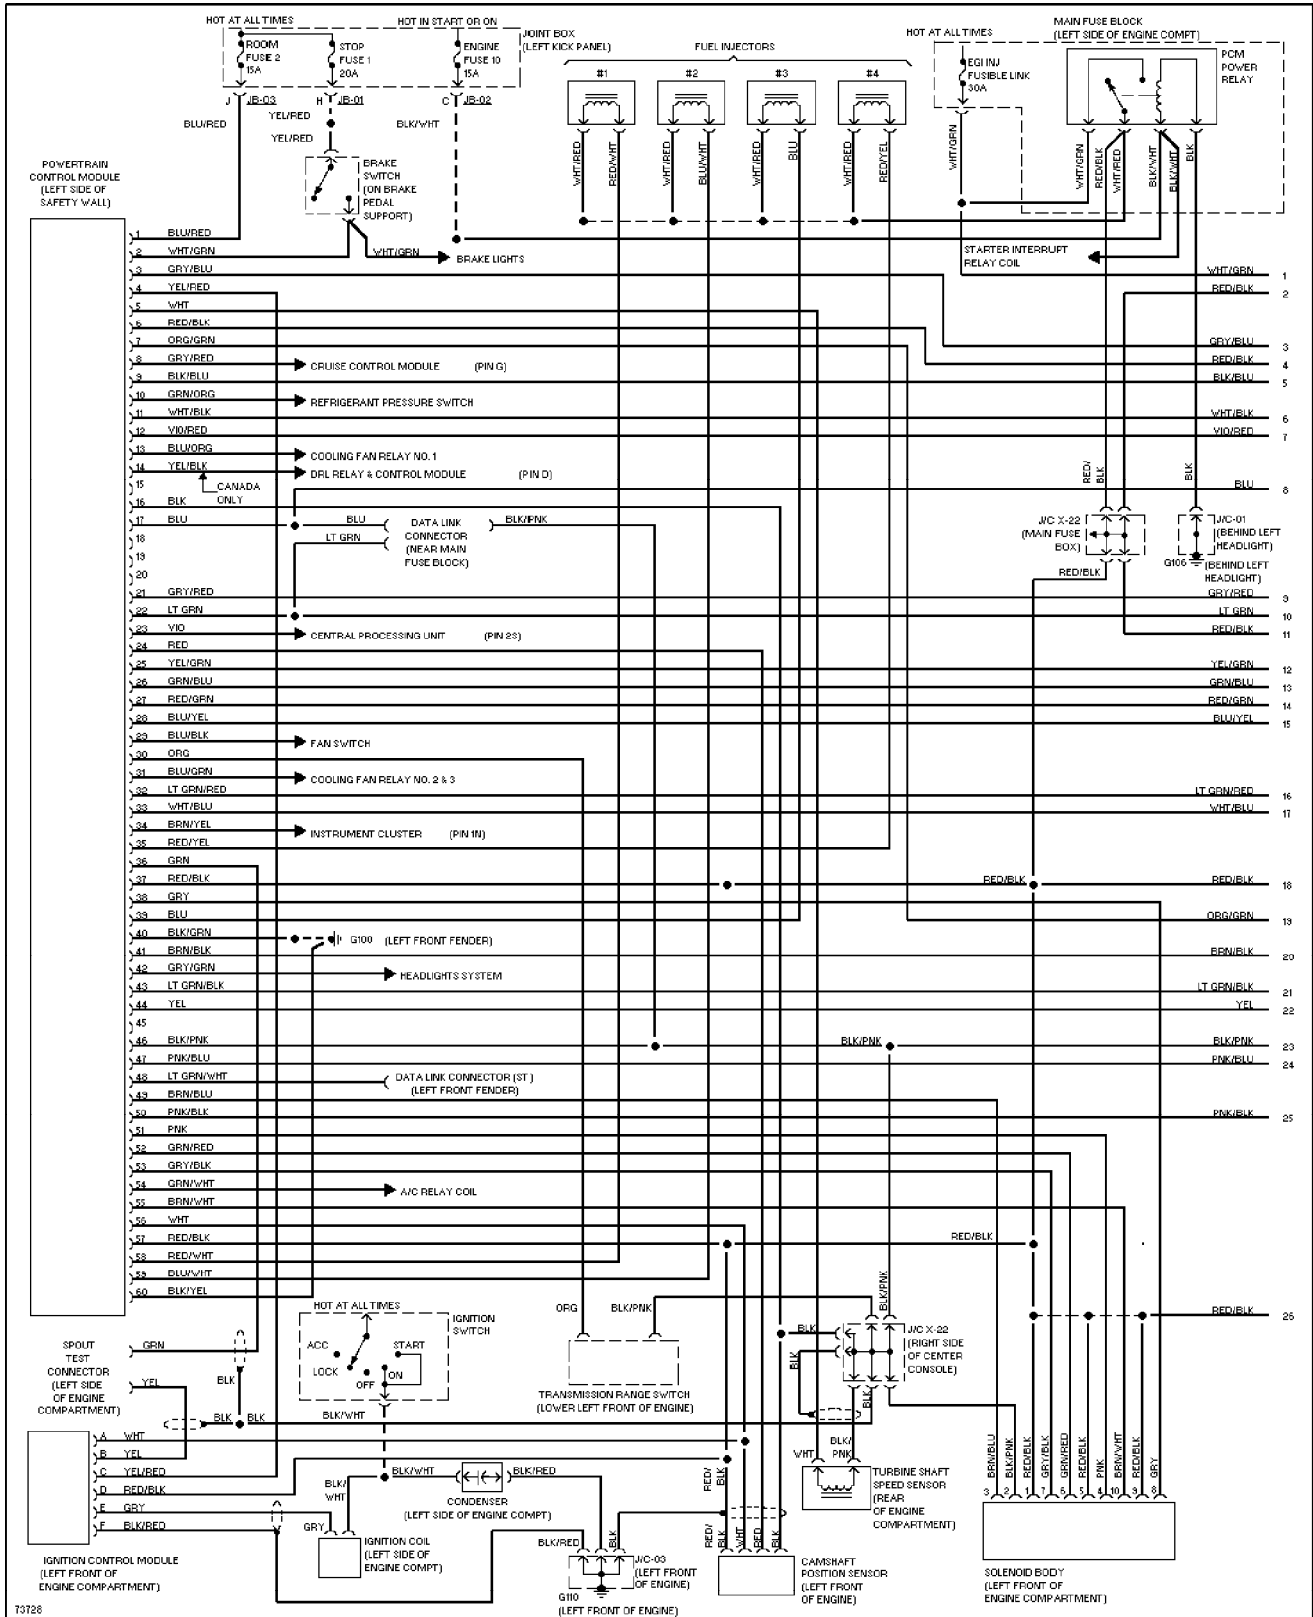

SYSTEM WIRING DIAGRAMS

2.5L, Cooling Fan Circuit

1995 Mazda 626

SYSTEM WIRING DIAGRAMS

Cruise Control Circuit

1995 Mazda 626

SYSTEM WIRING DIAGRAMS

2.0L, Engine Performance Circuits, AT (1 of 2)

1995 Mazda 626

SYSTEM WIRING DIAGRAMS

2.0L, Engine Performance Circuits, A/T (2 of 2)

1995 Mazda 626

SYSTEM WIRING DIAGRAMS

Power Seat Circuits

1995 Mazda 626

SYSTEM WIRING DIAGRAMS