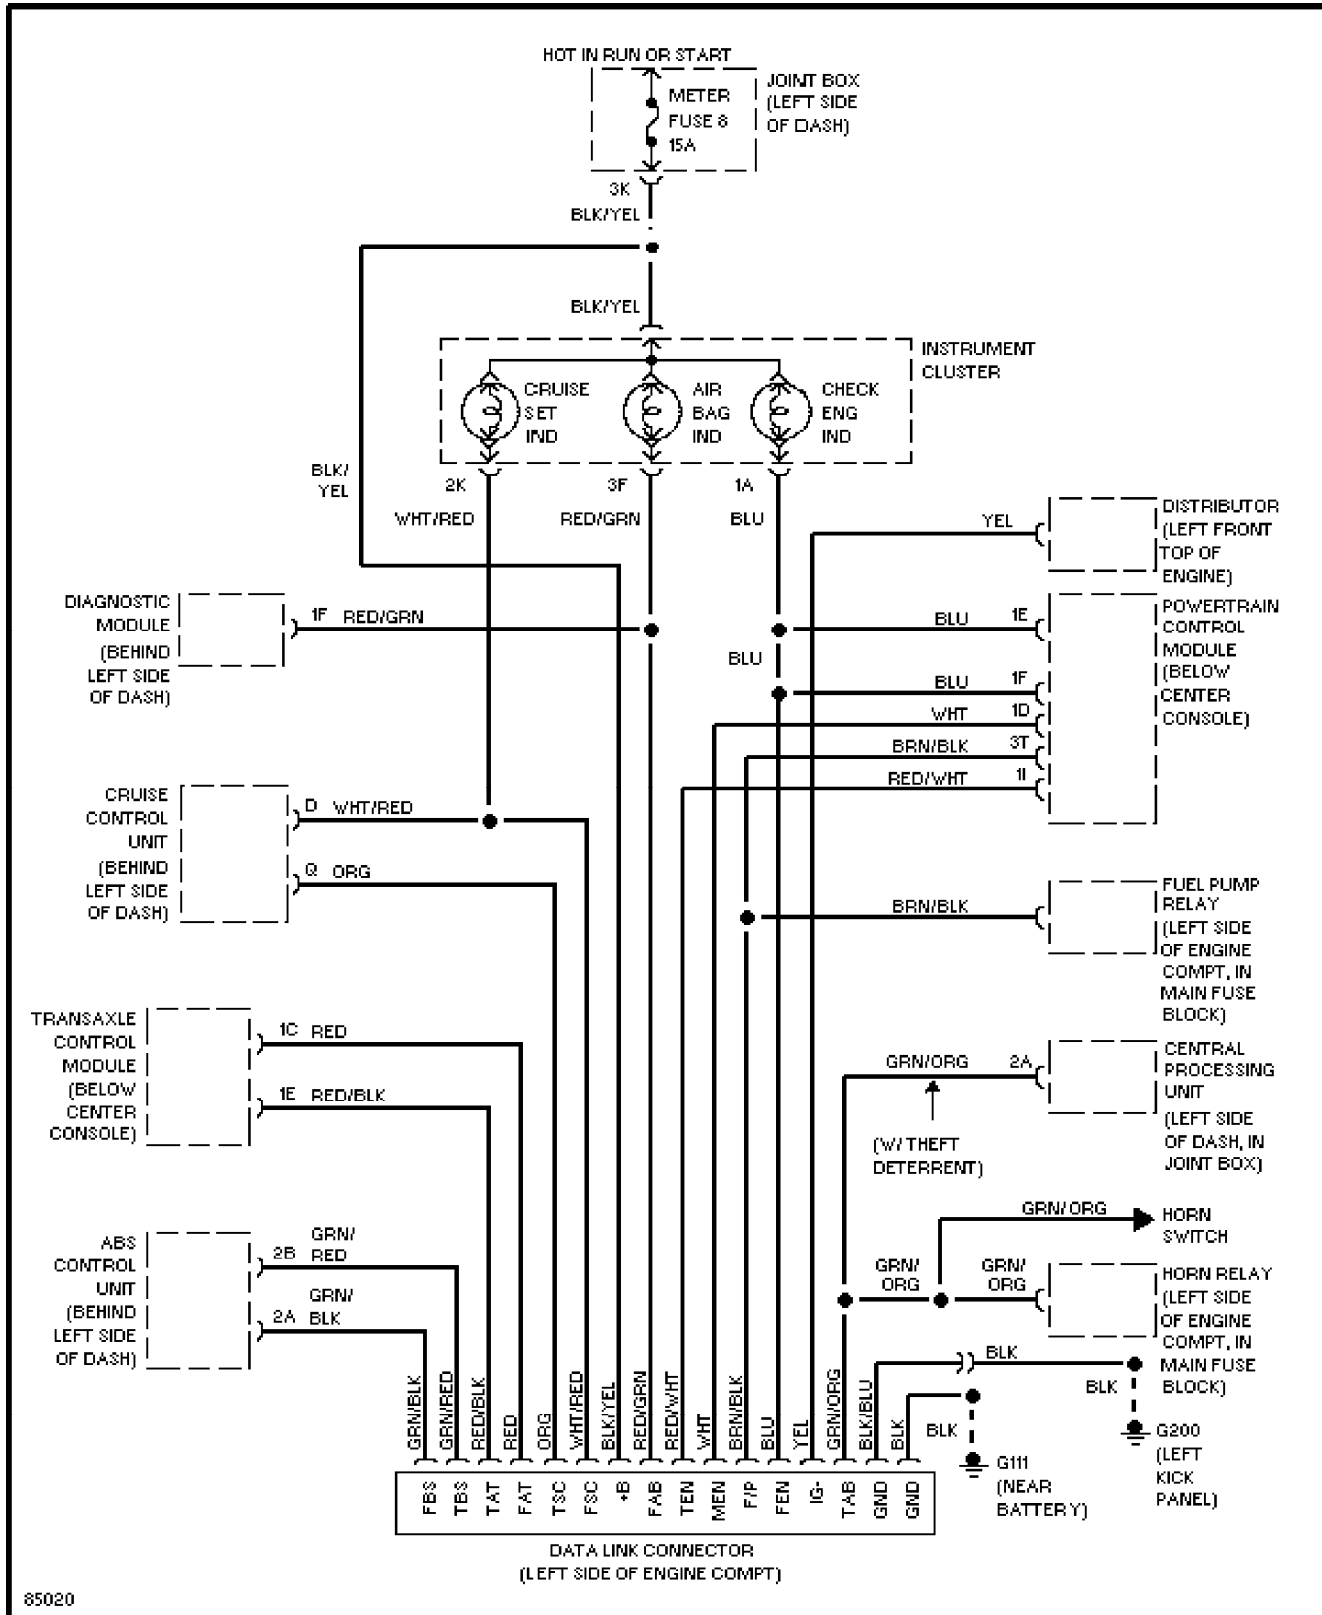

2.0L, Computer Data Lines, M/T

1995 Mazda 626

SYSTEM WIRING DIAGRAMS

2.5L, Data Link Connector Circuit

1995 Mazda 626

SYSTEM WIRING DIAGRAMS

2.0L, Cooling Fan Circuit

1995 Mazda 626