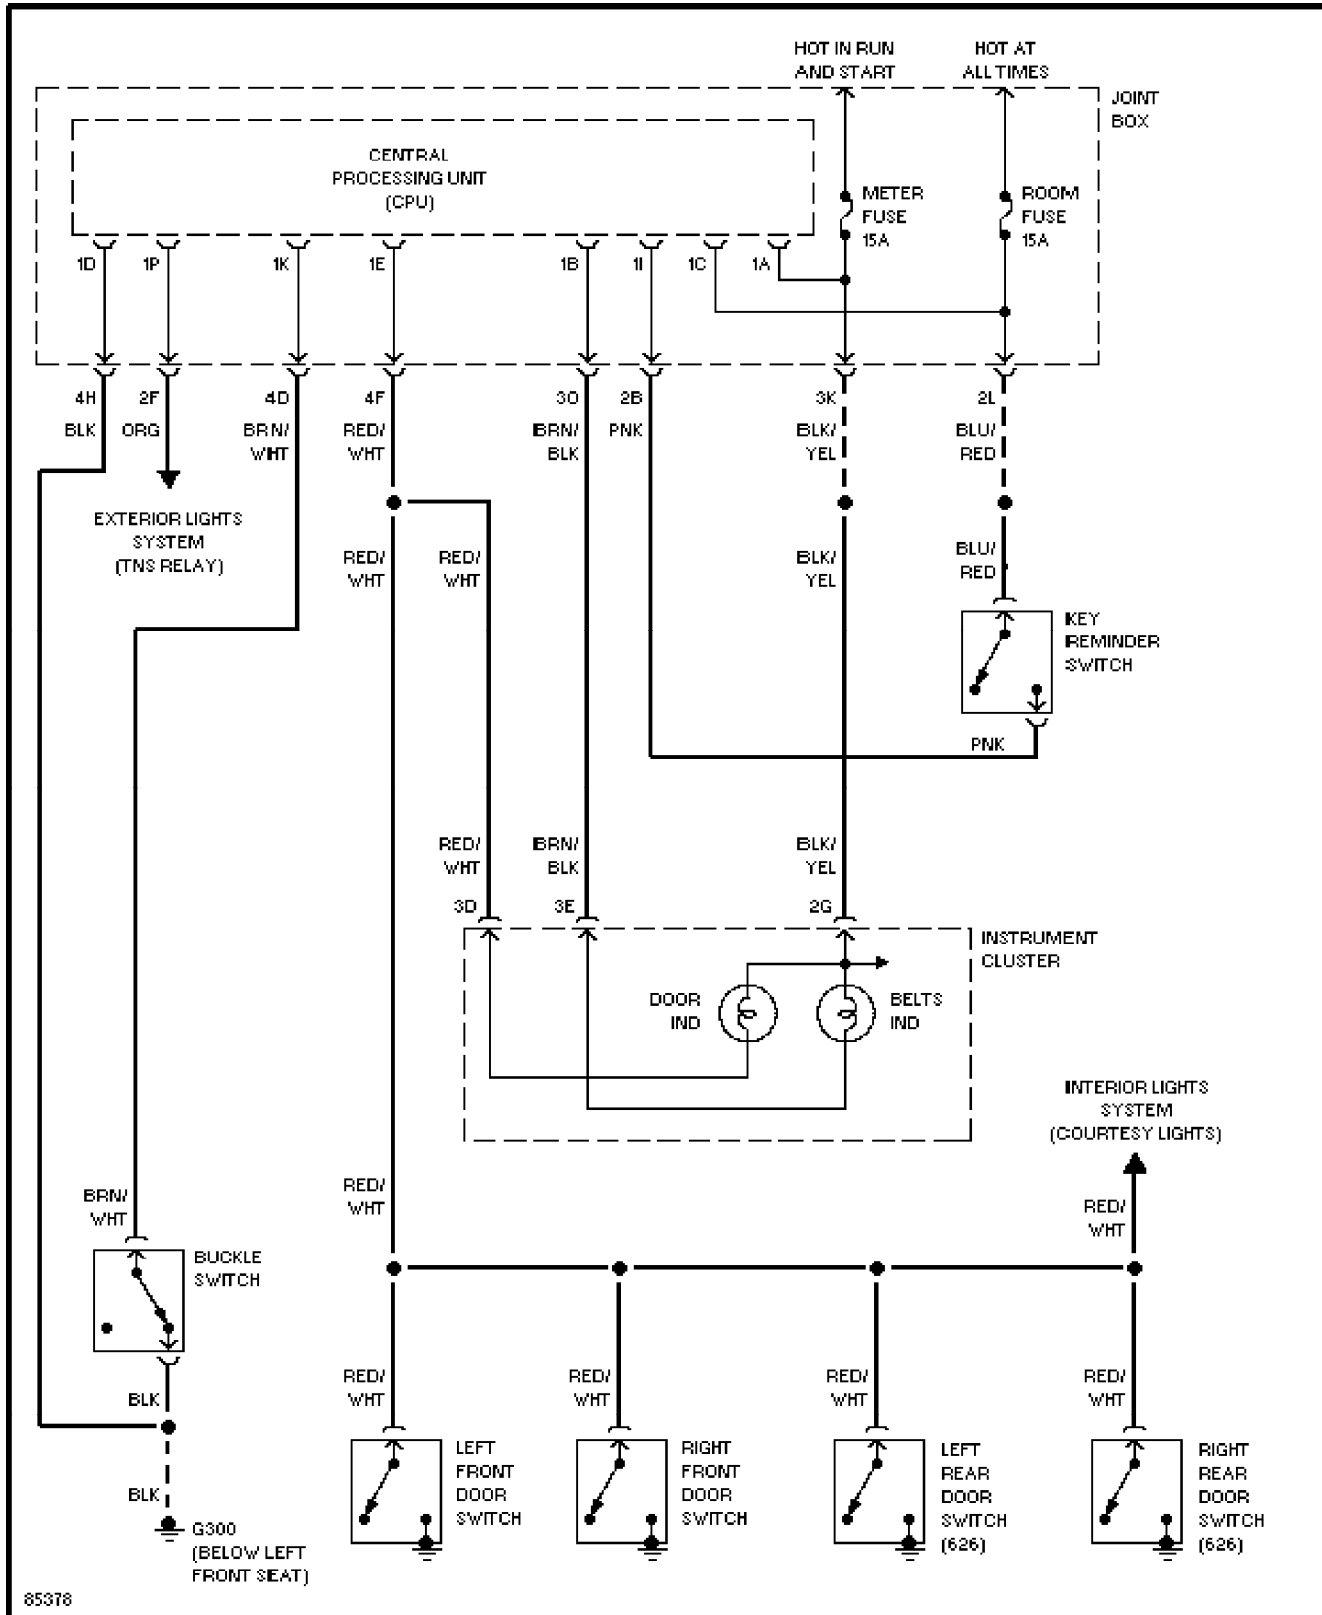

SYSTEM WIRING DIAGRAMS

Power Distribution Circuit

1995 Mazda 626

SYSTEM WIRING DIAGRAMS

Door Lock Circuit

1995 Mazda 626

SYSTEM WIRING DIAGRAMS

Keyless Entry Circuit

1995 Mazda 626

SYSTEM WIRING DIAGRAMS

Power Mirror Circuit

1995 Mazda 626

SYSTEM WIRING DIAGRAMS

Warning System Circuits

1995 Mazda 626

SYSTEM WIRING DIAGRAMS

Wiper/Washer Circuit

1995 Mazda 626

SYSTEM WIRING DIAGRAMS

Power Window Circuit

1995 Mazda 626

SYSTEM WIRING DIAGRAMS

Radio Circuits

1995 Mazda 626

SYSTEM WIRING DIAGRAMS

Shift Interlock Circuit

1995 Mazda 626

SYSTEM WIRING DIAGRAMS

2.0L, Starting Circuit, AT

1995 Mazda 626

SYSTEM WIRING DIAGRAMS

2.0L, Starting Circuit, M/T