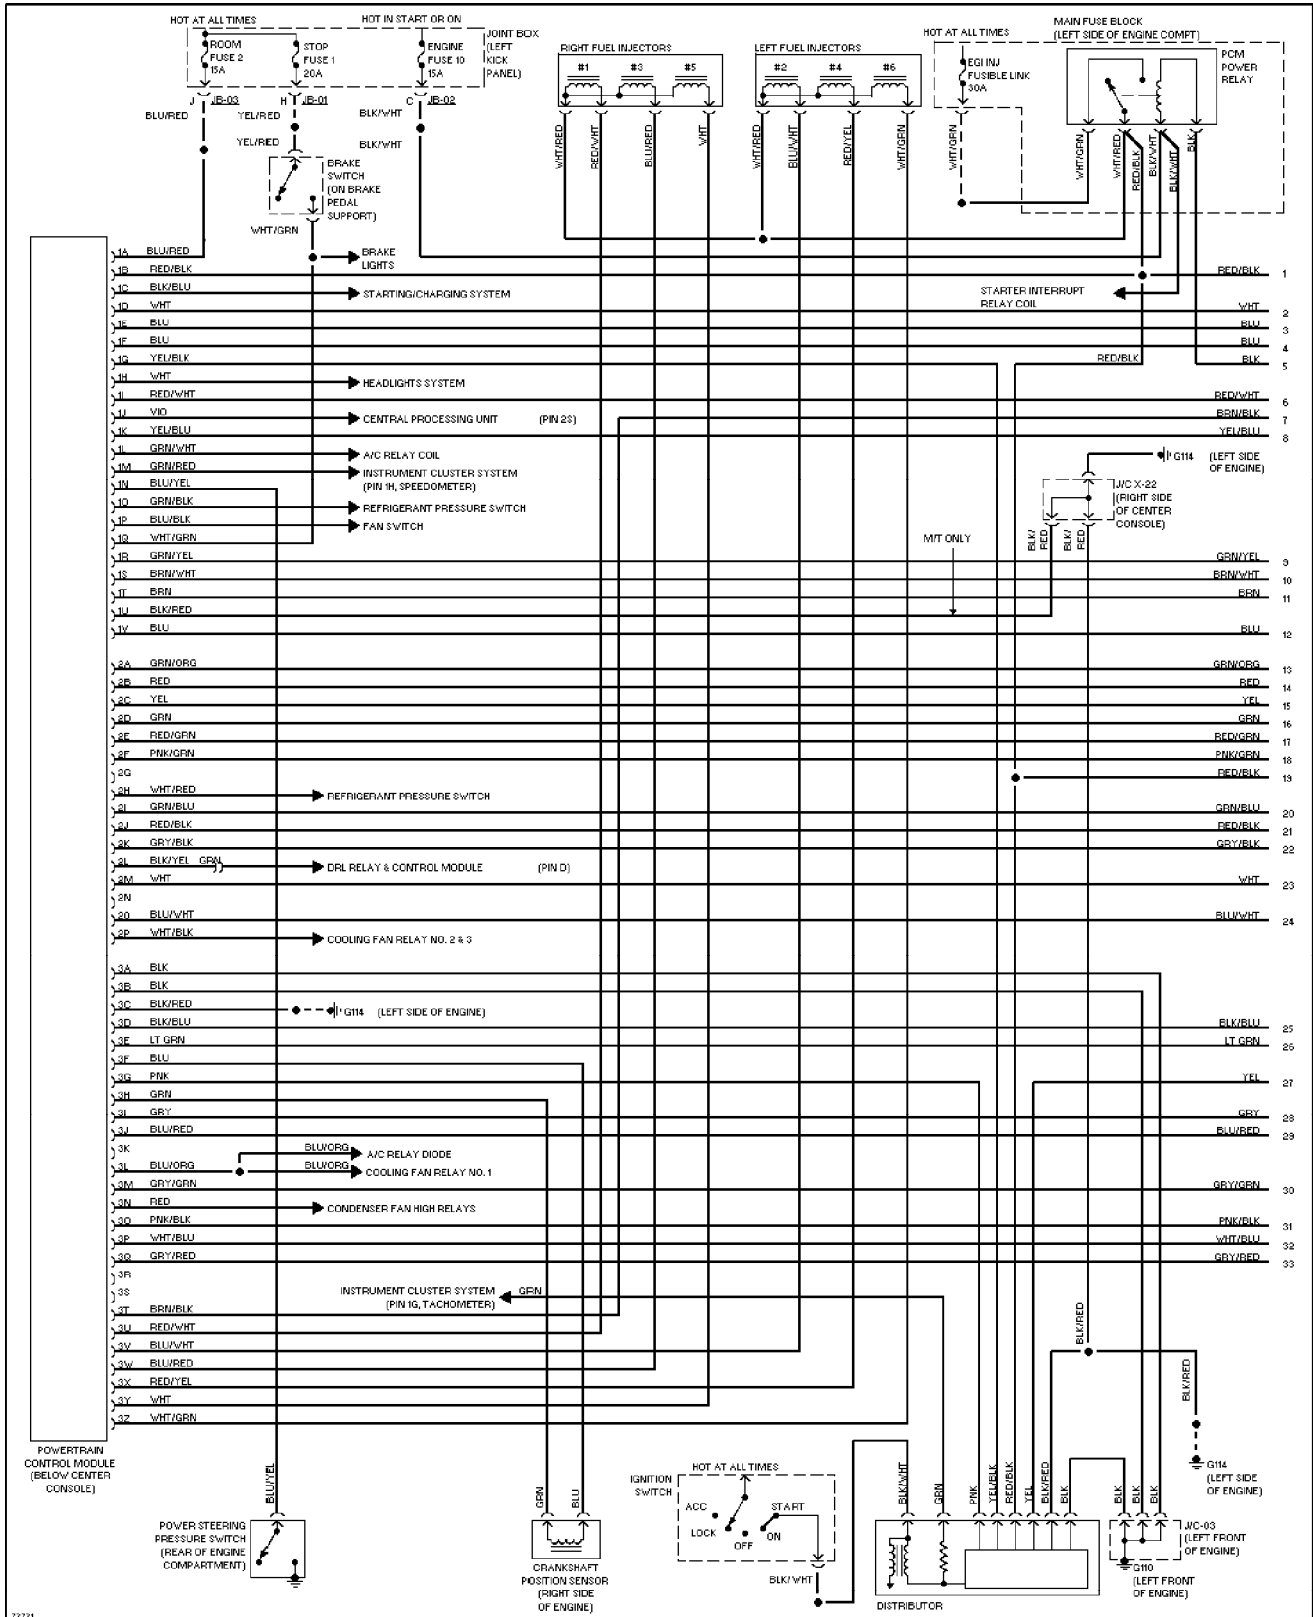

Power Top/Sunroof Circuits

1995 Mazda 626

SYSTEM WIRING DIAGRAMS

2.5L, Engine Performance Circuits (1 of 2)

1995 Mazda 626

SYSTEM WIRING DIAGRAMS

Back-up Lamps Circuit

1995 Mazda 626

SYSTEM WIRING DIAGRAMS

Exterior Lamps Circuit

1995 Mazda 626

SYSTEM WIRING DIAGRAMS

Ground Distribution Circuit

1995 Mazda 626

SYSTEM WIRING DIAGRAMS

Headlight Circuit, W/ DRL