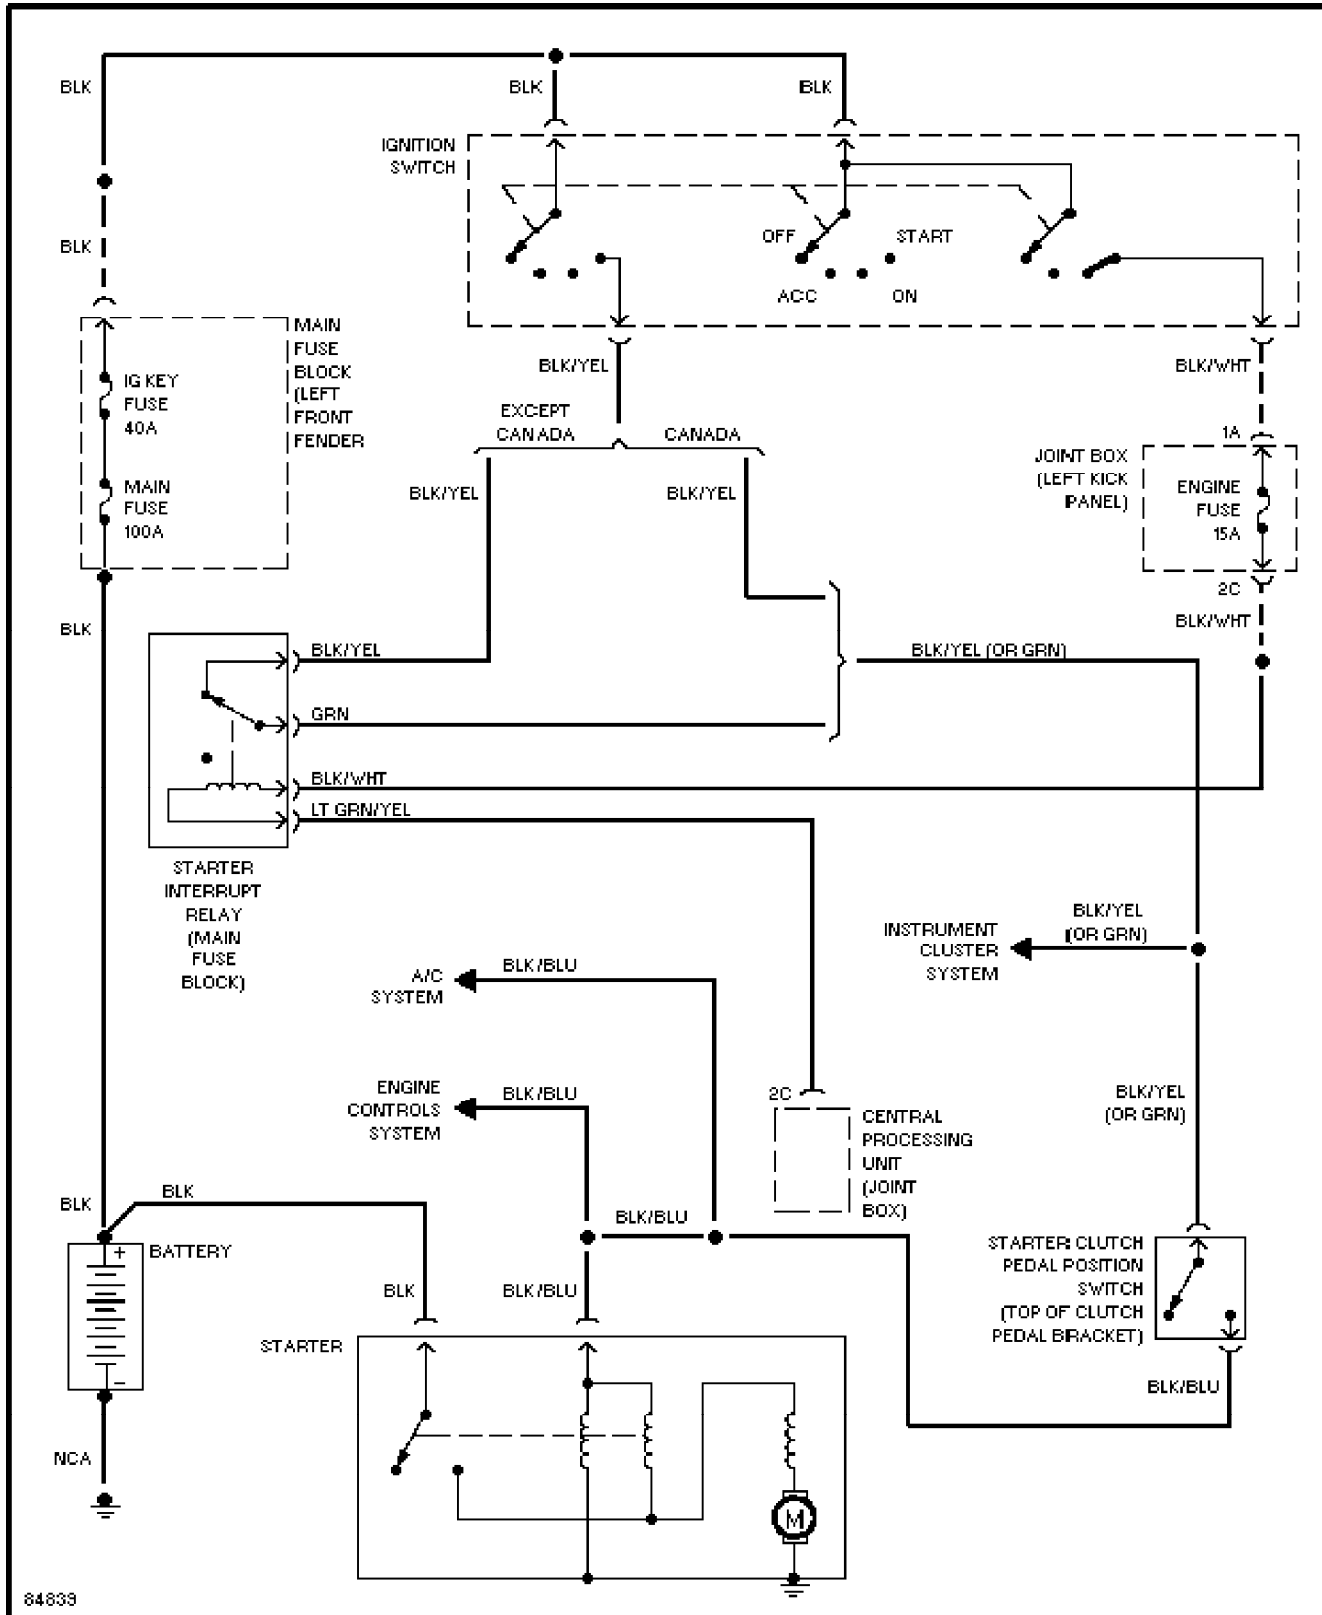

SYSTEM WIRING DIAGRAMS

Shift Interlock Circuit

1995 Mazda 626

SYSTEM WIRING DIAGRAMS

2.0L, Starting Circuit, AT

1995 Mazda 626

SYSTEM WIRING DIAGRAMS

2.0L, Starting Circuit, M/T

Charging Circuit

1995 Mazda 626

SYSTEM WIRING DIAGRAMS

2.5L, Starting Circuit, AT

1995 Mazda 626

SYSTEM WIRING DIAGRAMS

2.5L, Starting Circuit, M/T

1995 Mazda 626

SYSTEM WIRING DIAGRAMS

2.5L, Starting/Charging Circuit, AT

1995 Mazda 626

SYSTEM WIRING DIAGRAMS

2.5L, Starting/Charging Circuit, M/T

1995 Mazda 626

SYSTEM WIRING DIAGRAMS

Charging Circuit

1995 Mazda 626

SYSTEM WIRING DIAGRAMS

Supplemental Restraint Circuit

1995 Mazda 626

SYSTEM WIRING DIAGRAMS

2.0L, Transmission Circuit

1995 Mazda 626

SYSTEM WIRING DIAGRAMS