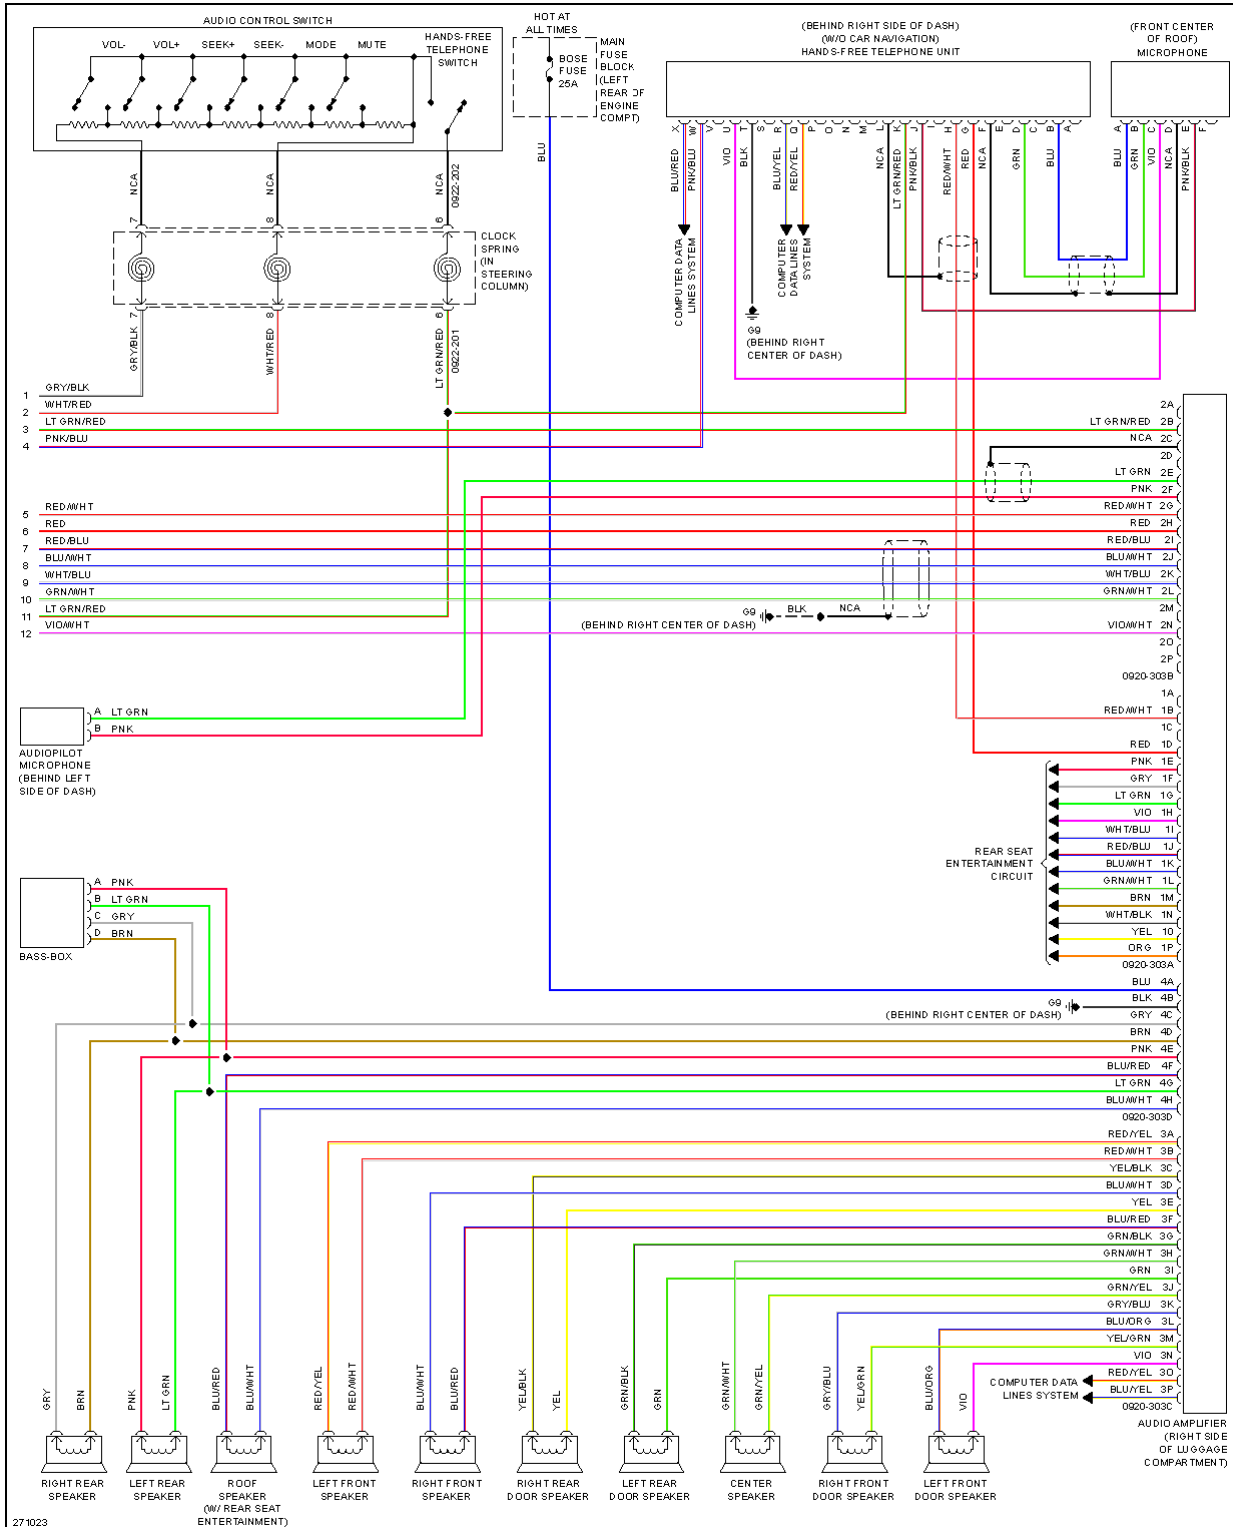

2007 SYSTEM WIRING DIAGRAMS Mazda - CX-9

Fig. 45: Power Windows Circuit (1 of 2)

2007 Mazda CX-9 Grand Touring

2007 SYSTEM WIRING DIAGRAMS Mazda - CX-9

Fig. 46: Power Windows Circuit (2 of 2)

RADIO

2007 Mazda CX-9 Grand Touring

2007 SYSTEM WIRING DIAGRAMS Mazda - CX-9

2007 Mazda CX-9 Grand Touring

2007 SYSTEM WIRING DIAGRAMS Mazda - CX-9

Fig. 47: Radio Circuit, W/ Base Radio

2007 Mazda CX-9 Grand Touring

2007 SYSTEM WIRING DIAGRAMS Mazda - CX-9

2007 Mazda CX-9 Grand Touring

2007 SYSTEM WIRING DIAGRAMS Mazda - CX-9

Fig. 48: Radio Circuit, W/ Bose (1 of 2)

2007 Mazda CX-9 Grand Touring

2007 SYSTEM WIRING DIAGRAMS Mazda - CX-9

2007 Mazda CX-9 Grand Touring