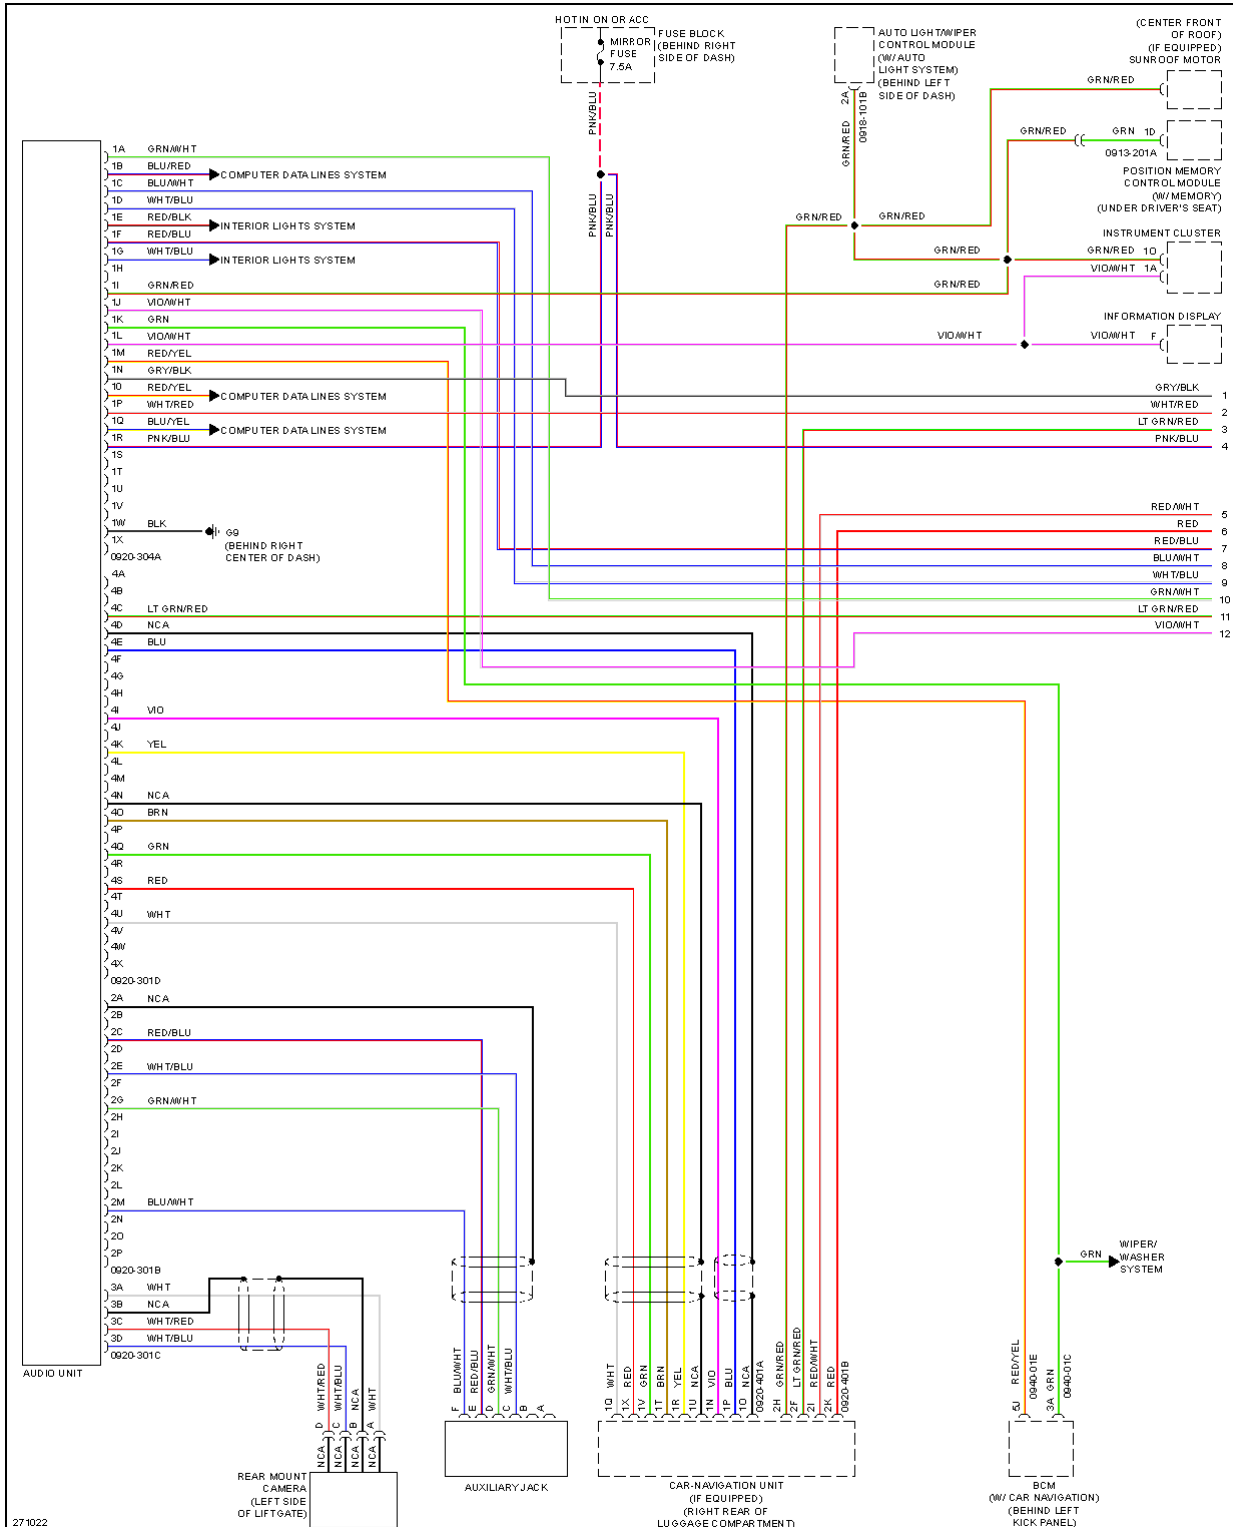

2007 SYSTEM WIRING DIAGRAMS Mazda - CX-9

Fig. 45: Power Windows Circuit (1 of 2)

2007 Mazda CX-9 Grand Touring

2007 SYSTEM WIRING DIAGRAMS Mazda - CX-9

Fig. 46: Power Windows Circuit (2 of 2)

RADIO

2007 Mazda CX-9 Grand Touring

2007 SYSTEM WIRING DIAGRAMS Mazda - CX-9

2007 Mazda CX-9 Grand Touring

2007 SYSTEM WIRING DIAGRAMS Mazda - CX-9

Fig. 47: Radio Circuit, W/ Base Radio

2007 Mazda CX-9 Grand Touring

2007 SYSTEM WIRING DIAGRAMS Mazda - CX-9

2007 Mazda CX-9 Grand Touring

2007 SYSTEM WIRING DIAGRAMS Mazda - CX-9

Fig. 48: Radio Circuit, W/ Bose (1 of 2)

2007 Mazda CX-9 Grand Touring

2007 SYSTEM WIRING DIAGRAMS Mazda - CX-9

2007 Mazda CX-9 Grand Touring

2007 SYSTEM WIRING DIAGRAMS Mazda - CX-9

Fig. 49: Radio Circuit, W/ Bose (2 of 2)

2007 Mazda CX-9 Grand Touring

2007 SYSTEM WIRING DIAGRAMS Mazda - CX-9

Fig. 50: Rear Seat Entertainment Circuit

SHIFT INTERLOCK