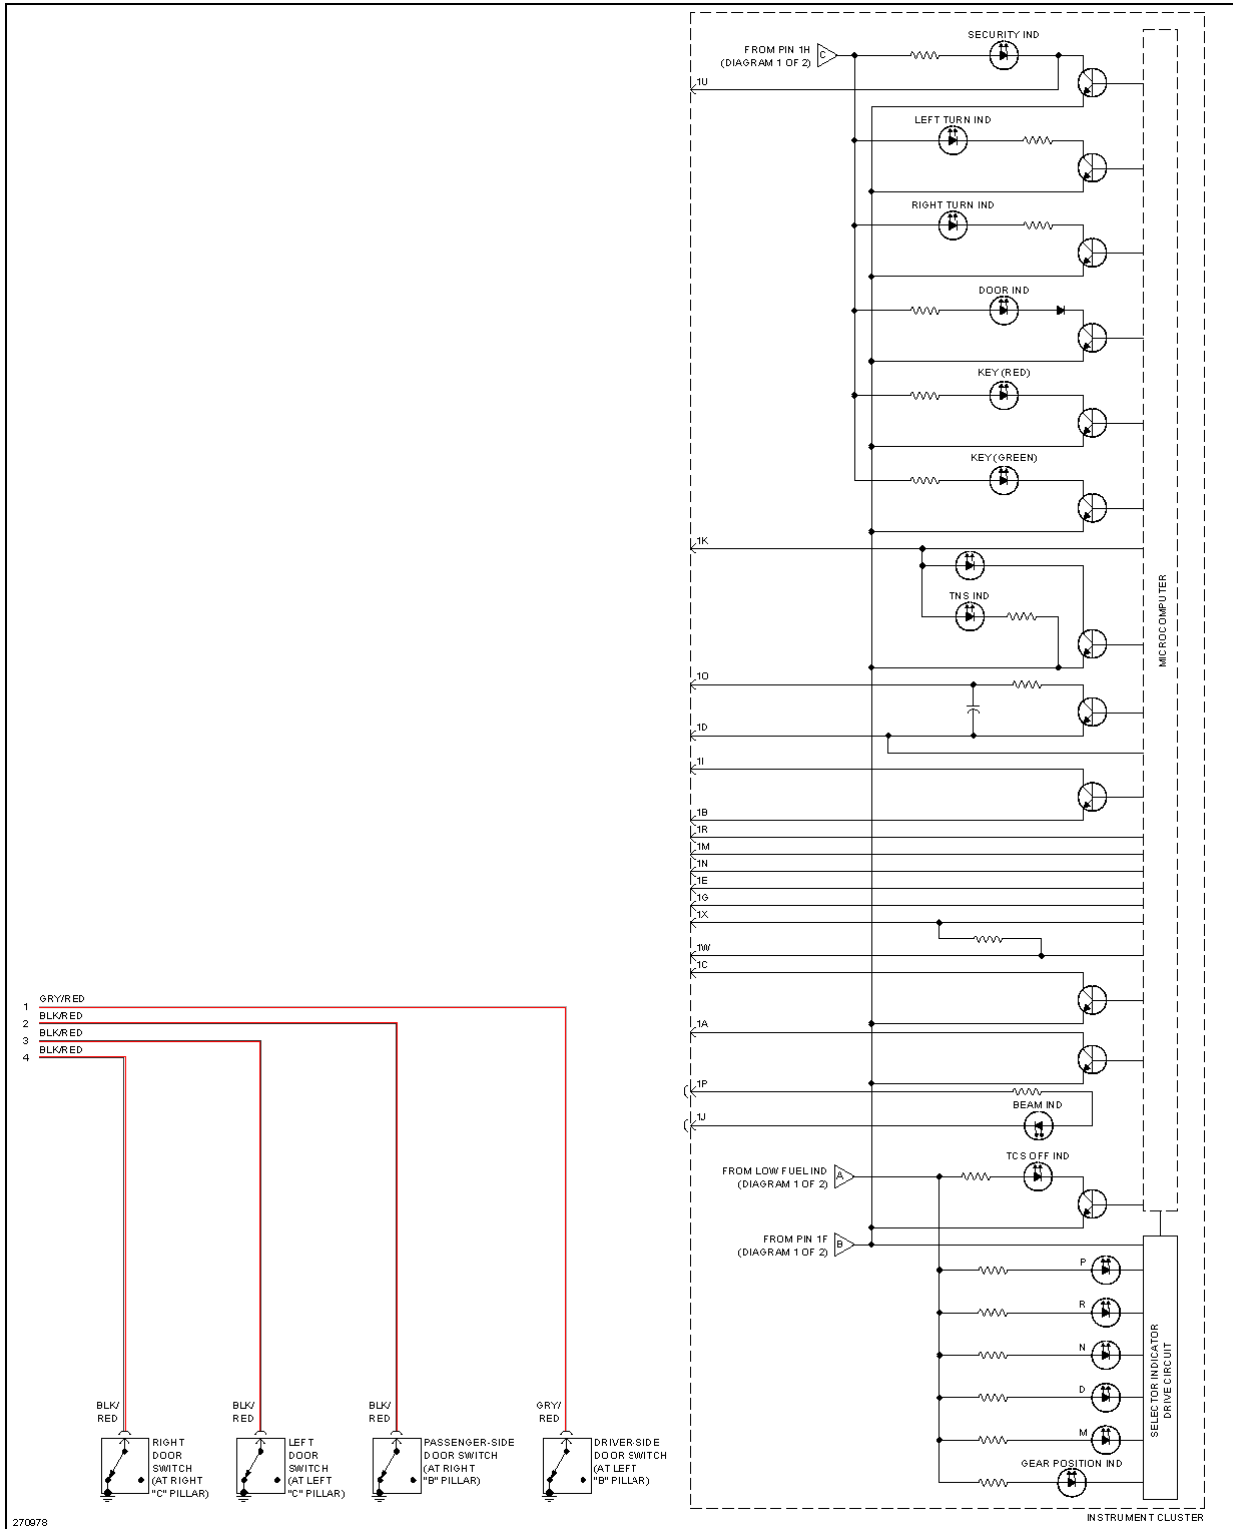

Fig. 26: Instrument Cluster Circuit (1 of 2)

2007 Mazda CX-9 Grand Touring

2007 SYSTEM WIRING DIAGRAMS Mazda - CX-9