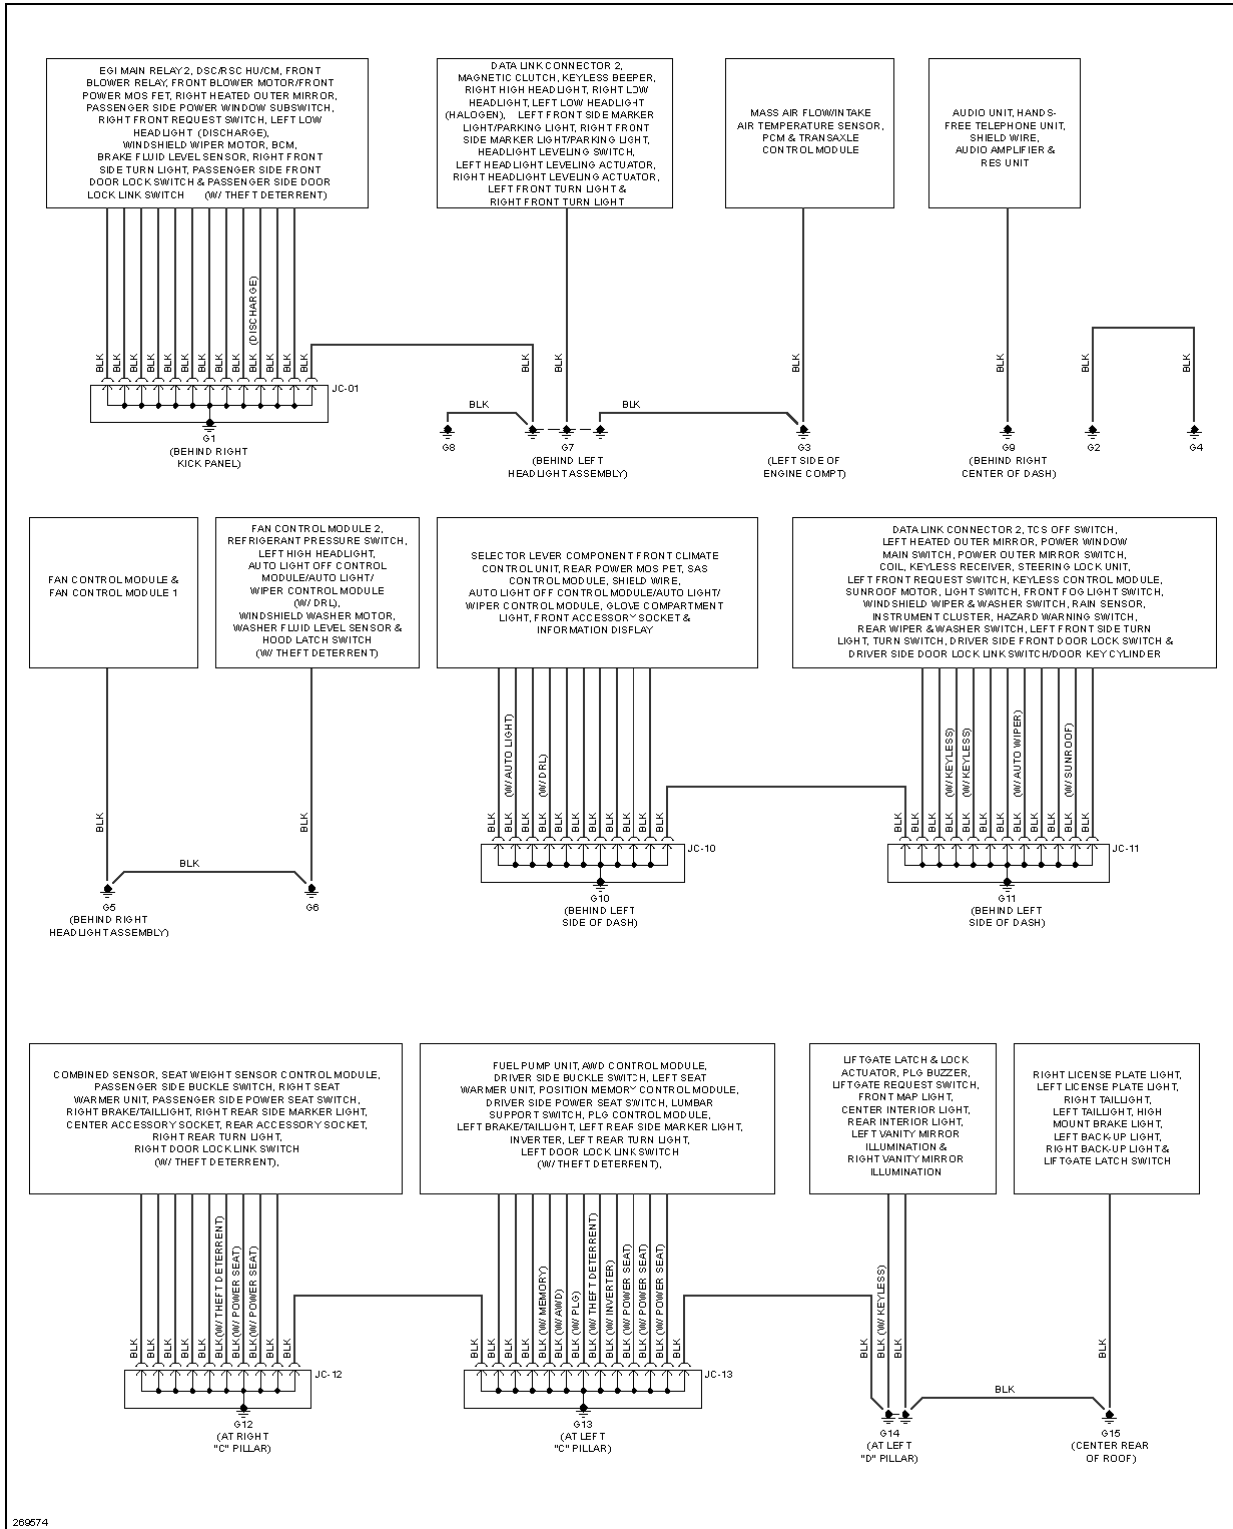

2007 Mazda CX-9 Grand Touring

2007 SYSTEM WIRING DIAGRAMS Mazda - CX-9

Fig. 20: Backup Lamps Circuit

2007 Mazda CX-9 Grand Touring

2007 SYSTEM WIRING DIAGRAMS Mazda - CX-9

Fig. 21: Exterior Lamps Circuit

GROUND DISTRIBUTION

2007 Mazda CX-9 Grand Touring

2007 SYSTEM WIRING DIAGRAMS Mazda - CX-9

Fig. 22: Ground Distribution Circuit

HEADLIGHTS

2007 Mazda CX-9 Grand Touring

2007 SYSTEM WIRING DIAGRAMS Mazda - CX-9

2007 Mazda CX-9 Grand Touring

2007 SYSTEM WIRING DIAGRAMS Mazda - CX-9

Fig. 23: Headlights Circuit, W/ Auto Lights Off

Fig. 24: Headlights Circuit, W/O Auto Lights Off

HORN

2007 Mazda CX-9 Grand Touring

2007 SYSTEM WIRING DIAGRAMS Mazda - CX-9