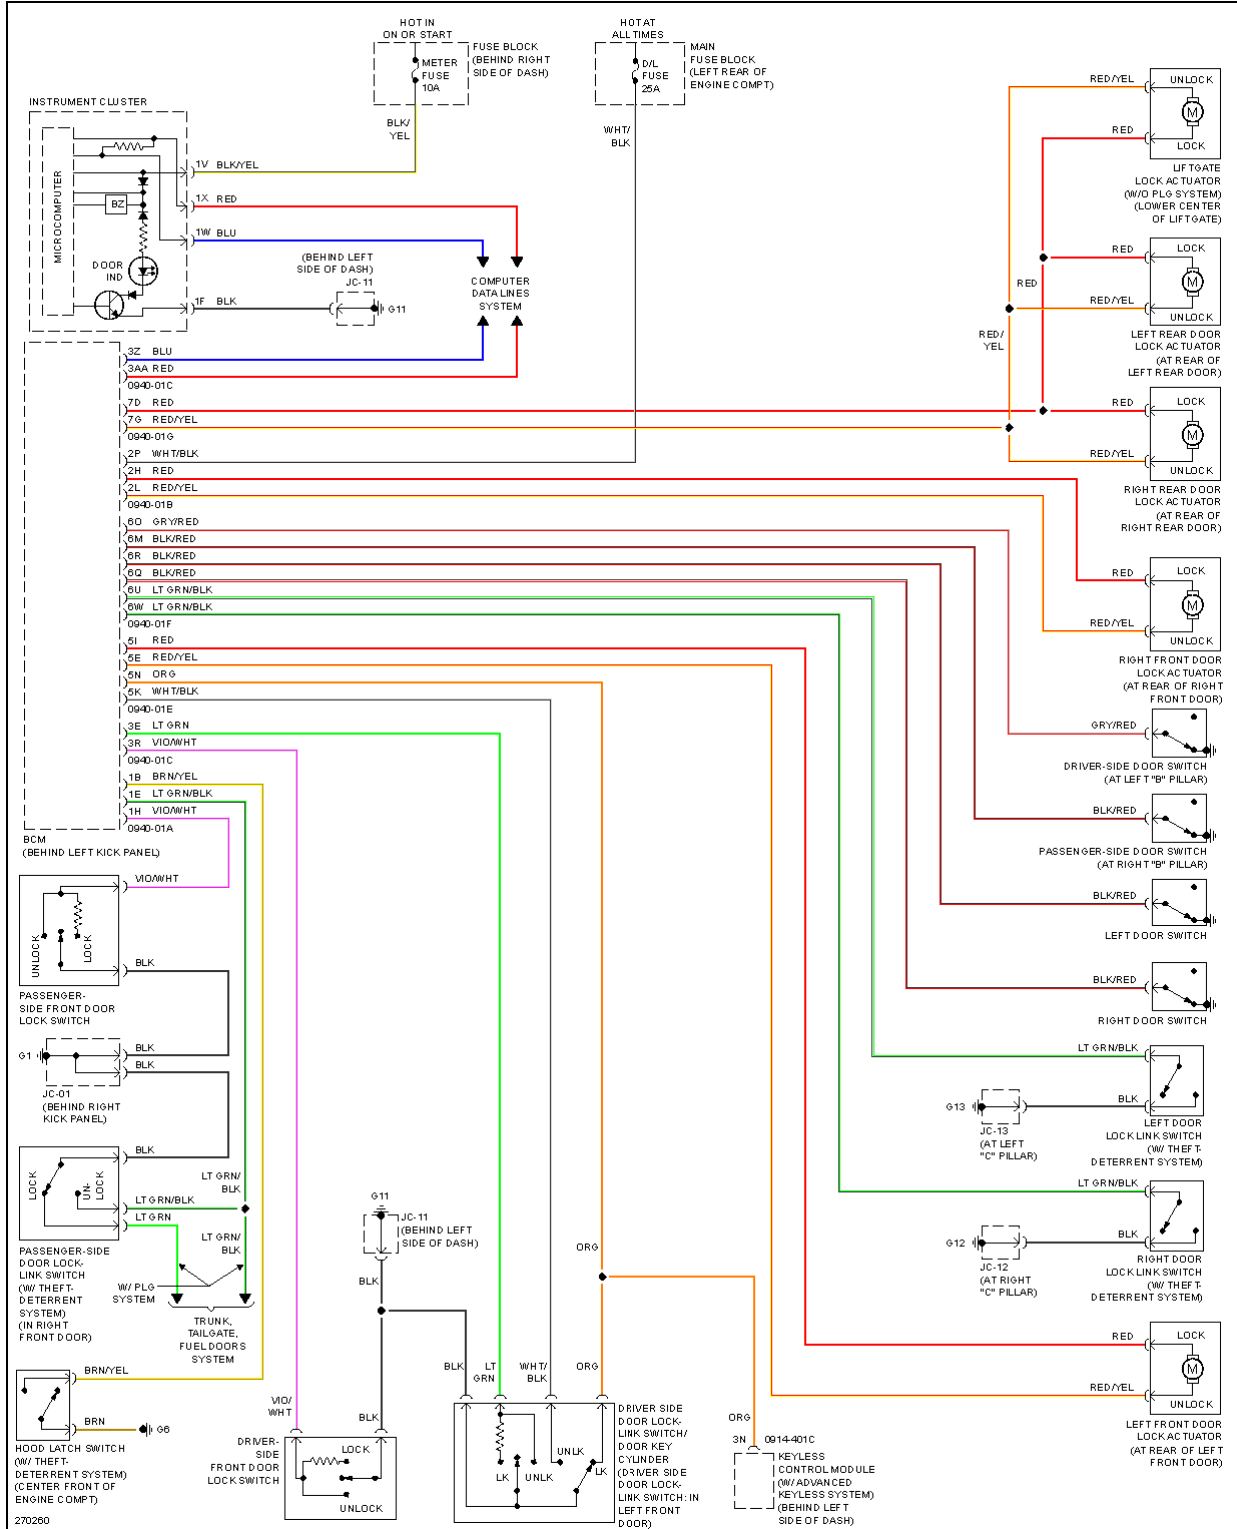

ANTI-LOCK BRAKES

2007 Mazda CX-9 Grand Touring

2007 SYSTEM WIRING DIAGRAMS Mazda - CX-9

Fig. 7: Anti-lock Brakes Circuit

ANTI-THEFT

2007 Mazda CX-9 Grand Touring

2007 SYSTEM WIRING DIAGRAMS Mazda - CX-9

2007 Mazda CX-9 Grand Touring

2007 SYSTEM WIRING DIAGRAMS Mazda - CX-9

Fig. 8: Forced Entry Circuit

2007 Mazda CX-9 Grand Touring

2007 SYSTEM WIRING DIAGRAMS Mazda - CX-9

Fig. 9: Immobilizer Circuit

BODY CONTROL MODULES

2007 Mazda CX-9 Grand Touring