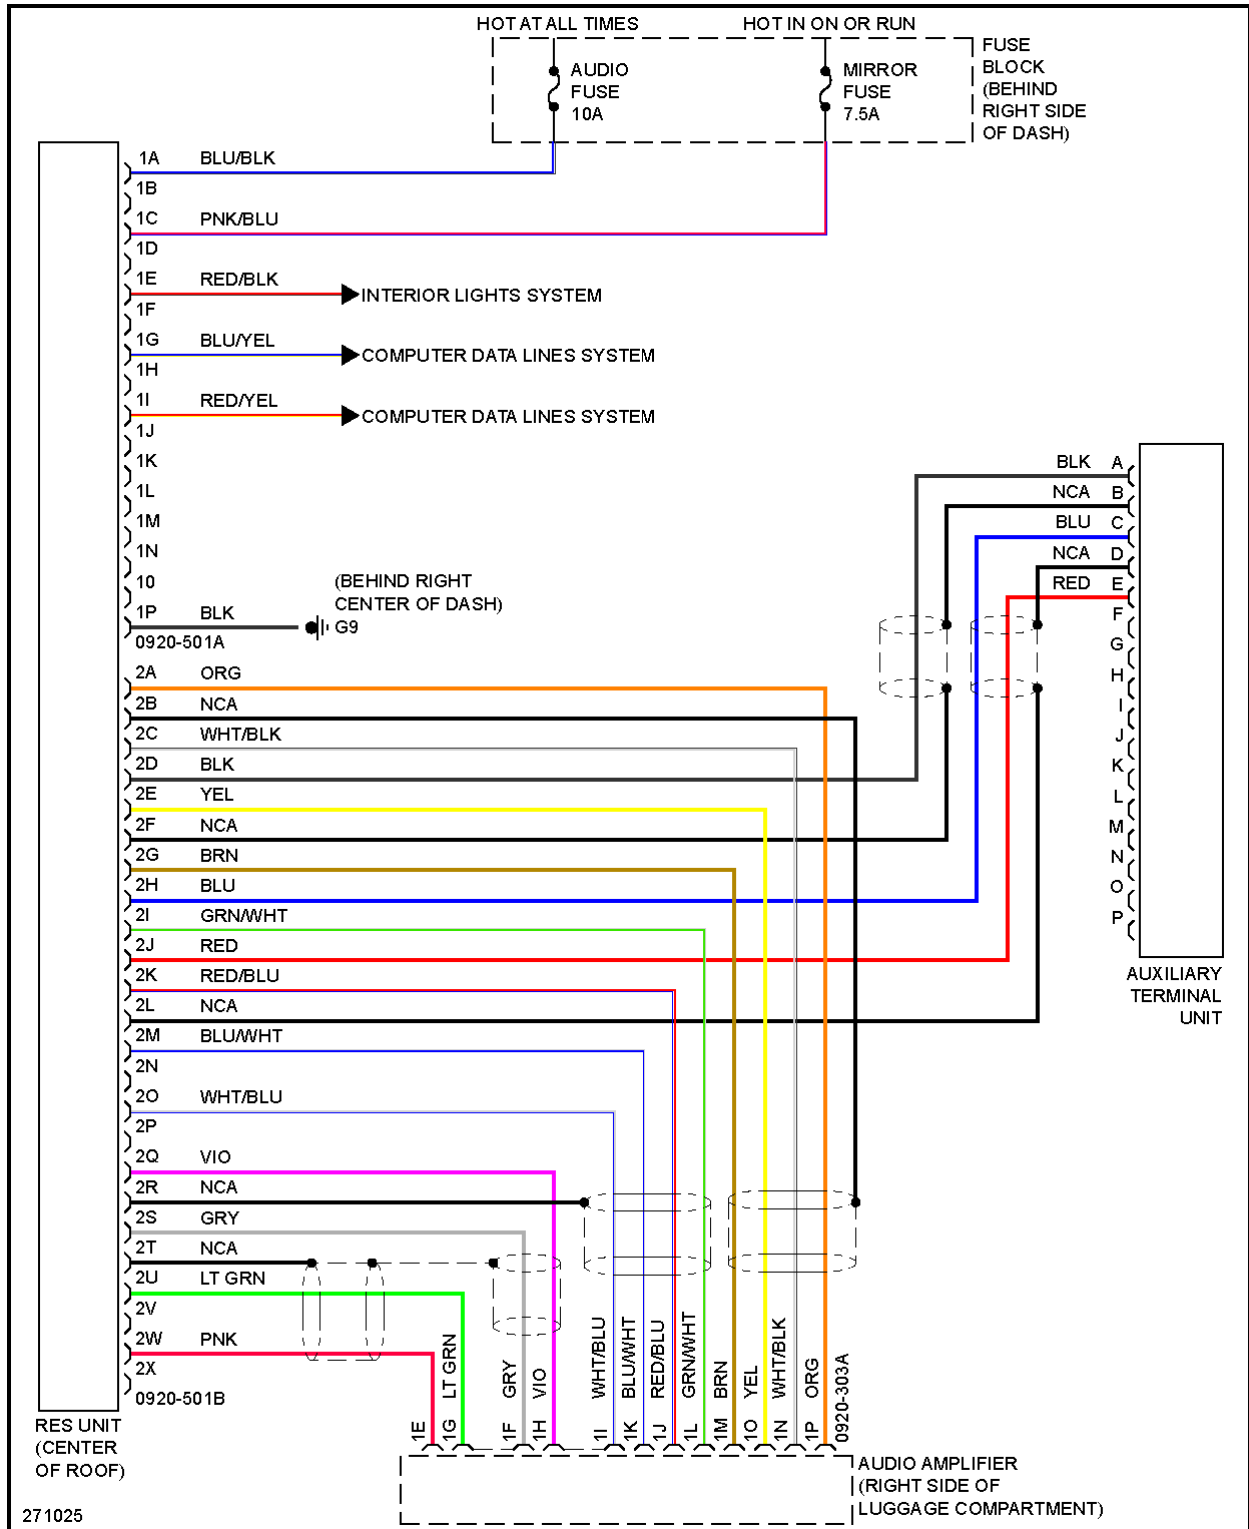

2007 Mazda CX-9 Grand Touring

2007 SYSTEM WIRING DIAGRAMS Mazda - CX-9

Fig. 48: Radio Circuit, W/ Bose (1 of 2)

2007 Mazda CX-9 Grand Touring

2007 SYSTEM WIRING DIAGRAMS Mazda - CX-9

2007 Mazda CX-9 Grand Touring

2007 SYSTEM WIRING DIAGRAMS Mazda - CX-9

Fig. 49: Radio Circuit, W/ Bose (2 of 2)

2007 Mazda CX-9 Grand Touring

2007 SYSTEM WIRING DIAGRAMS Mazda - CX-9

Fig. 50: Rear Seat Entertainment Circuit

SHIFT INTERLOCK

2007 Mazda CX-9 Grand Touring

2007 SYSTEM WIRING DIAGRAMS Mazda - CX-9

269831

Fig. 51: Shift Interlock Circuit

STARTING/CHARGING

2007 Mazda CX-9 Grand Touring

2007 SYSTEM WIRING DIAGRAMS Mazda - CX-9

2007 Mazda CX-9 Grand Touring