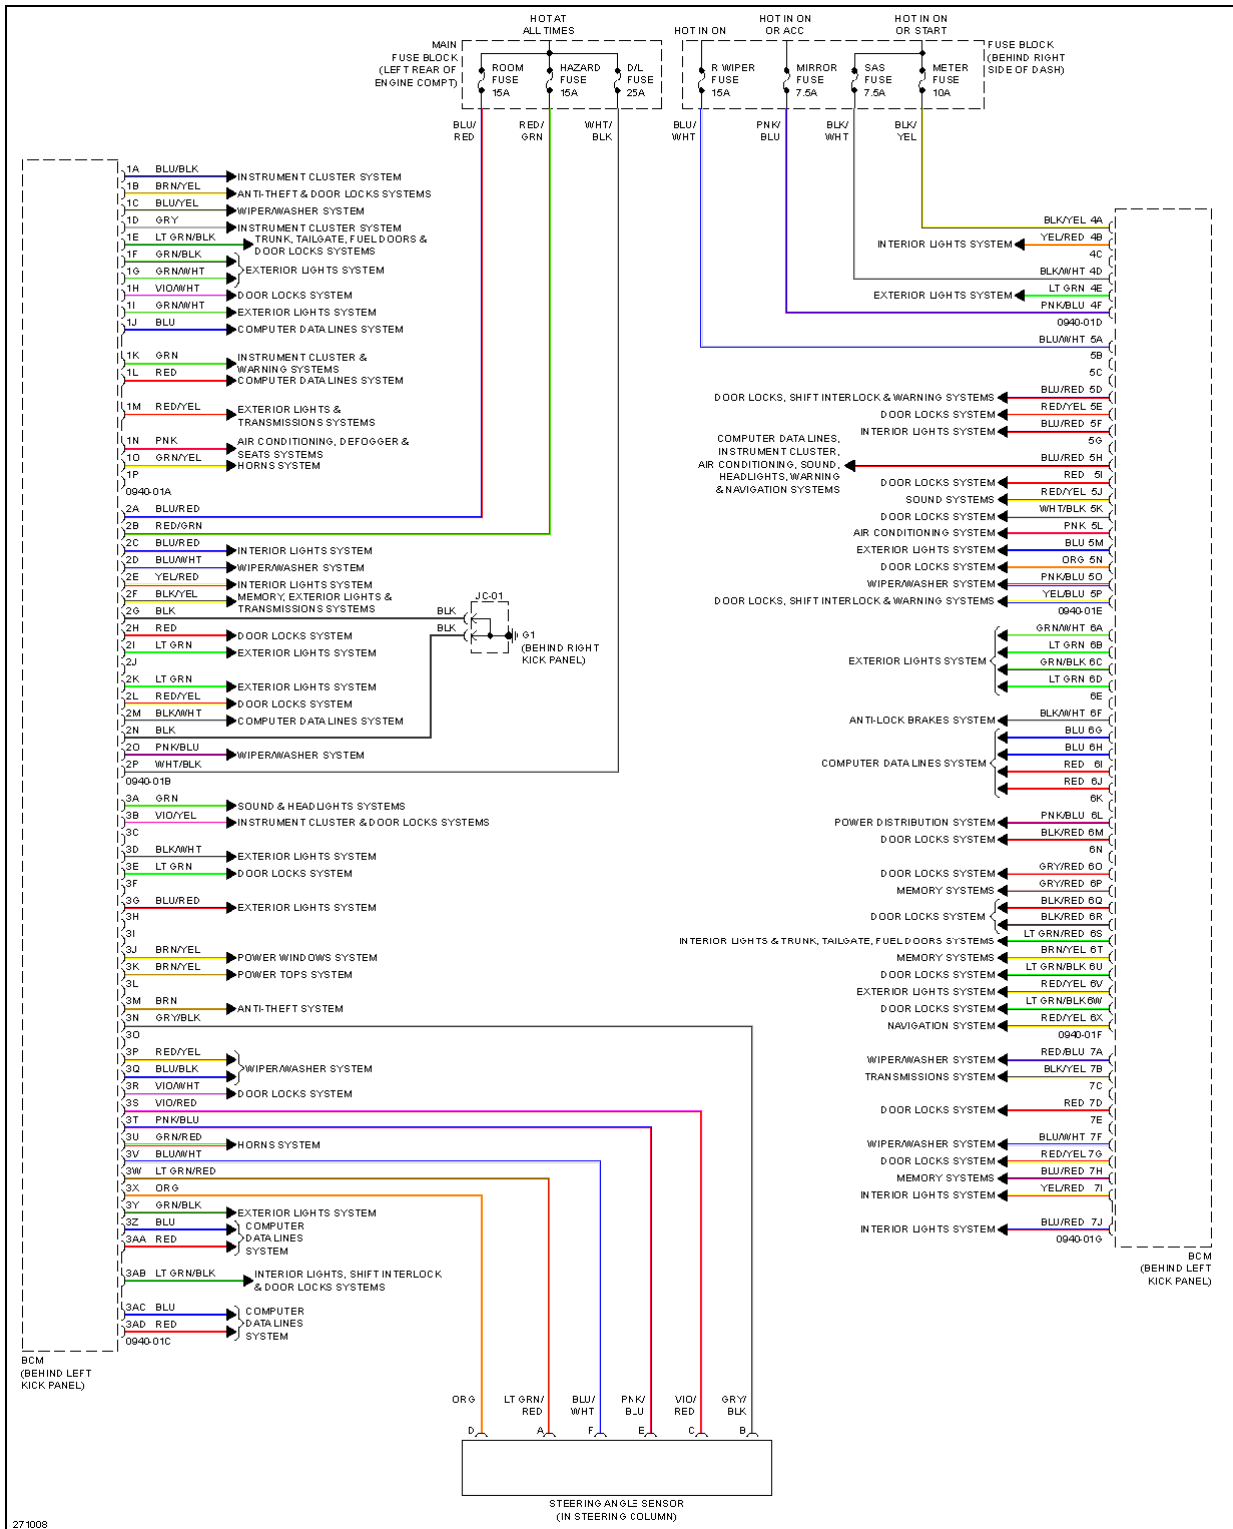

2007 SYSTEM WIRING DIAGRAMS Mazda - CX-9

Fig. 8: Forced Entry Circuit

2007 Mazda CX-9 Grand Touring

2007 SYSTEM WIRING DIAGRAMS Mazda - CX-9

Fig. 9: Immobilizer Circuit

BODY CONTROL MODULES

2007 Mazda CX-9 Grand Touring

2007 SYSTEM WIRING DIAGRAMS Mazda - CX-9

Fig. 10: Body Control Modules Circuit

COMPUTER DATA LINES

2007 Mazda CX-9 Grand Touring

2007 SYSTEM WIRING DIAGRAMS Mazda - CX-9

Fig. 11: Computer Data Lines Circuit