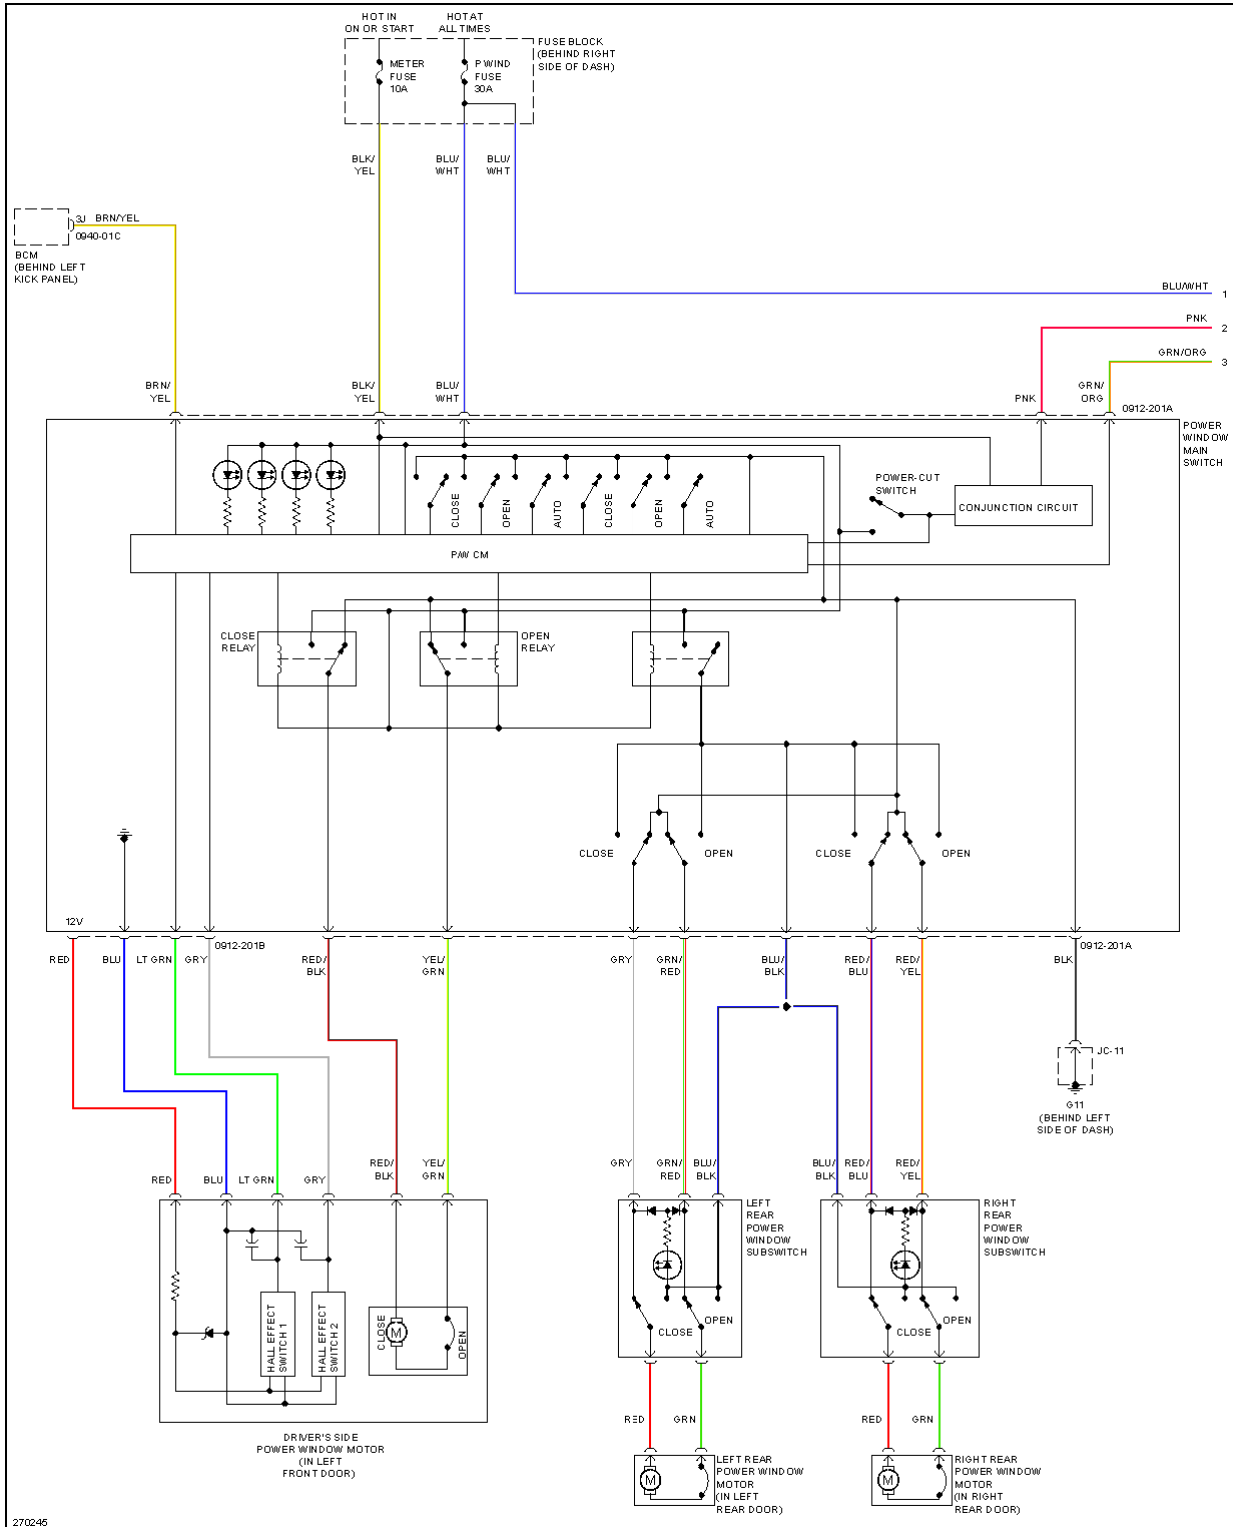

2007 Mazda CX-9 Grand Touring

2007 SYSTEM WIRING DIAGRAMS Mazda - CX-9

Fig. 42: Lumbar Circuit

2007 Mazda CX-9 Grand Touring

2007 SYSTEM WIRING DIAGRAMS Mazda - CX-9

Fig. 43: Passenger Power Seat Circuit

POWER TOP/SUNROOF

2007 Mazda CX-9 Grand Touring

2007 SYSTEM WIRING DIAGRAMS Mazda - CX-9

Fig. 44: Power Top/Sunroof Circuit

POWER WINDOWS

2007 Mazda CX-9 Grand Touring

2007 SYSTEM WIRING DIAGRAMS Mazda - CX-9

2007 Mazda CX-9 Grand Touring

2007 SYSTEM WIRING DIAGRAMS Mazda - CX-9

Fig. 45: Power Windows Circuit (1 of 2)

2007 Mazda CX-9 Grand Touring

2007 SYSTEM WIRING DIAGRAMS Mazda - CX-9

Fig. 46: Power Windows Circuit (2 of 2)

RADIO

2007 Mazda CX-9 Grand Touring