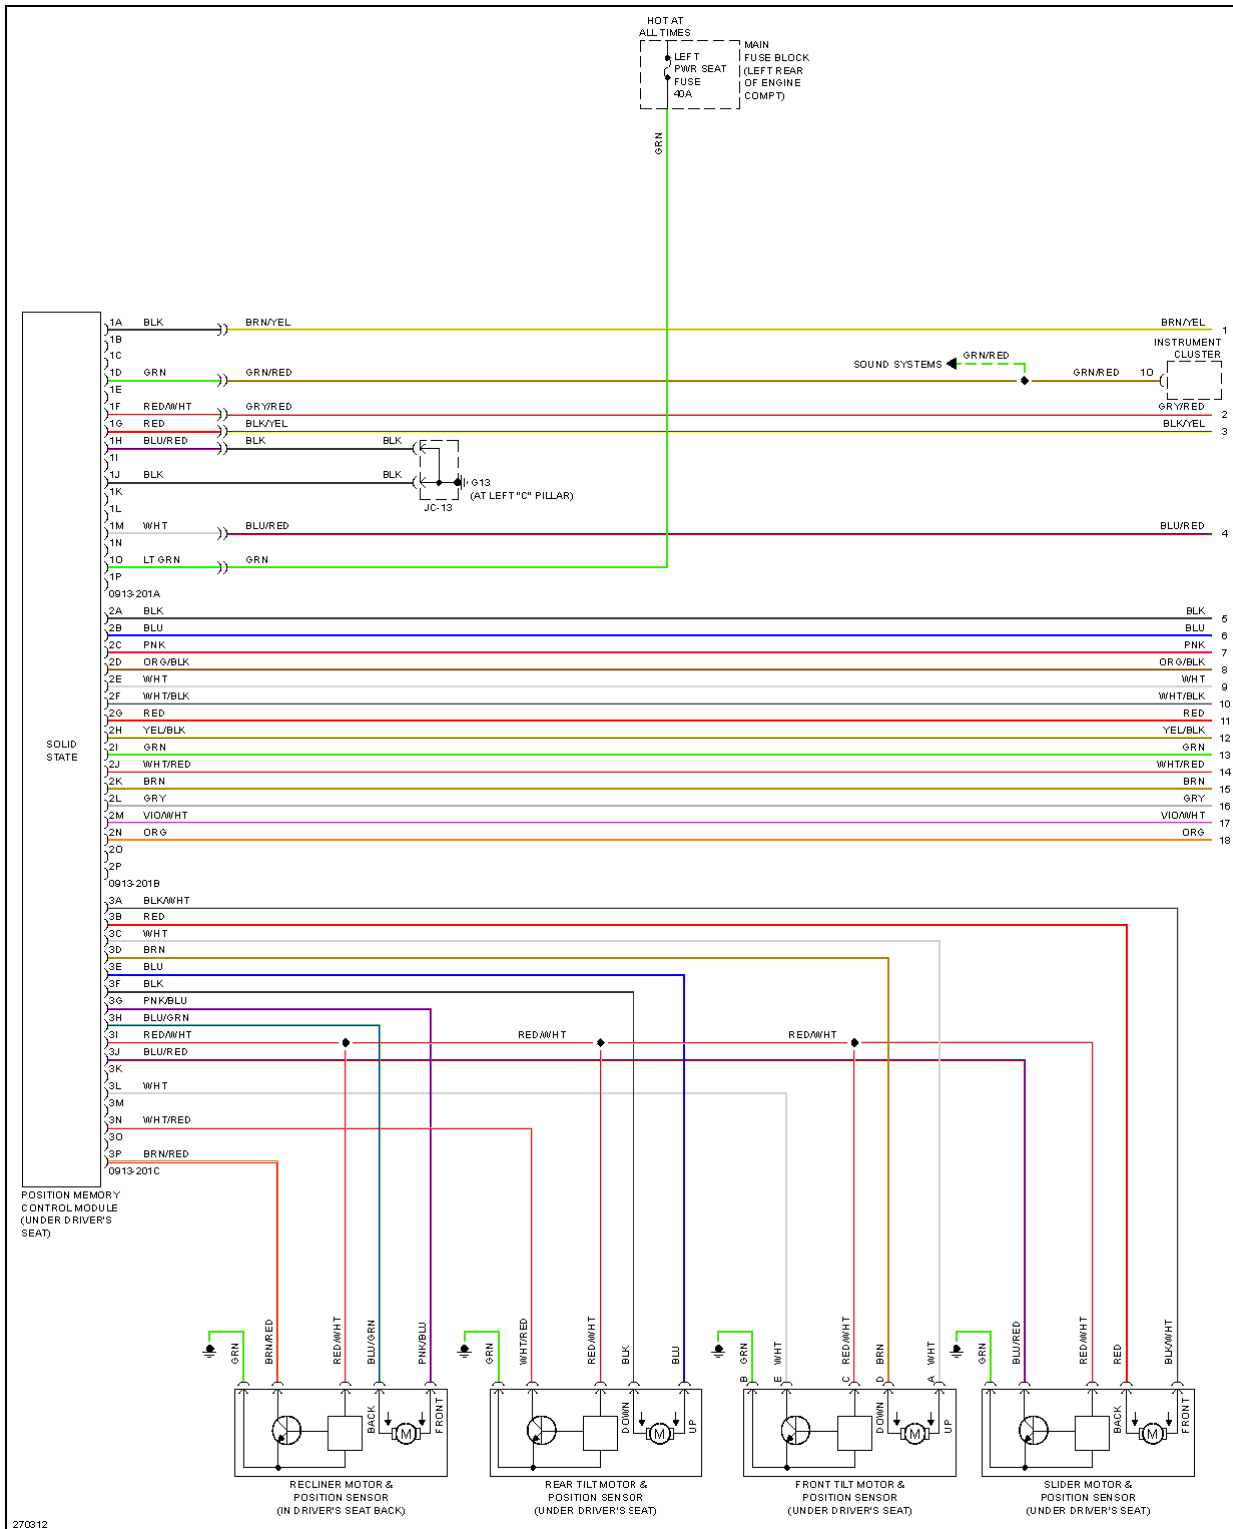

2007 SYSTEM WIRING DIAGRAMS Mazda - CX-9

270979

Fig. 28: Multi-Information System Circuit

INTERIOR LIGHTS

2007 Mazda CX-9 Grand Touring

2007 SYSTEM WIRING DIAGRAMS Mazda - CX-9

2007 Mazda CX-9 Grand Touring

2007 SYSTEM WIRING DIAGRAMS Mazda - CX-9

Fig. 29: Courtesy Lamps Circuit

2007 Mazda CX-9 Grand Touring

2007 SYSTEM WIRING DIAGRAMS Mazda - CX-9

Fig. 30: Instrument Illumination Circuit

MEMORY SYSTEMS

2007 Mazda CX-9 Grand Touring

2007 SYSTEM WIRING DIAGRAMS Mazda - CX-9

2007 Mazda CX-9 Grand Touring

2007 SYSTEM WIRING DIAGRAMS Mazda - CX-9

Fig. 31: Driver's Memory Seat Circuit (1 of 2)

2007 Mazda CX-9 Grand Touring

2007 SYSTEM WIRING DIAGRAMS Mazda - CX-9