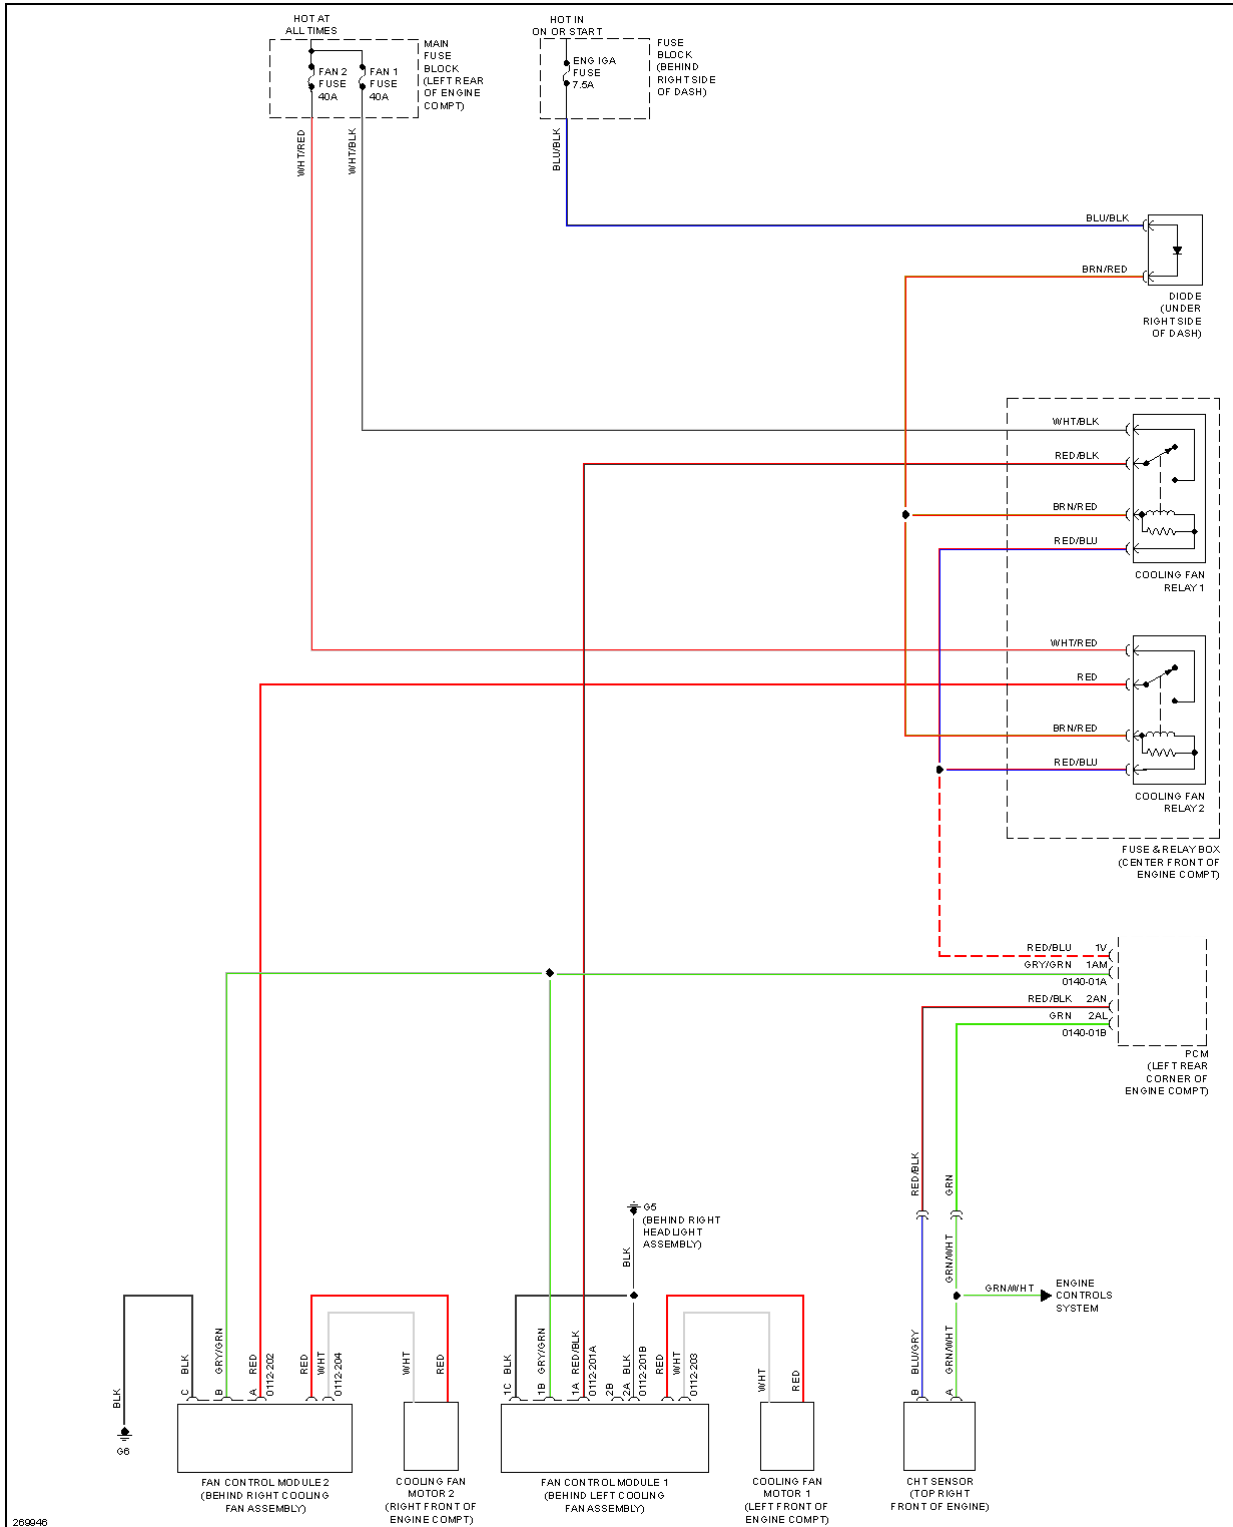

2007 Mazda CX-9 Grand Touring

2007 SYSTEM WIRING DIAGRAMS Mazda - CX-9