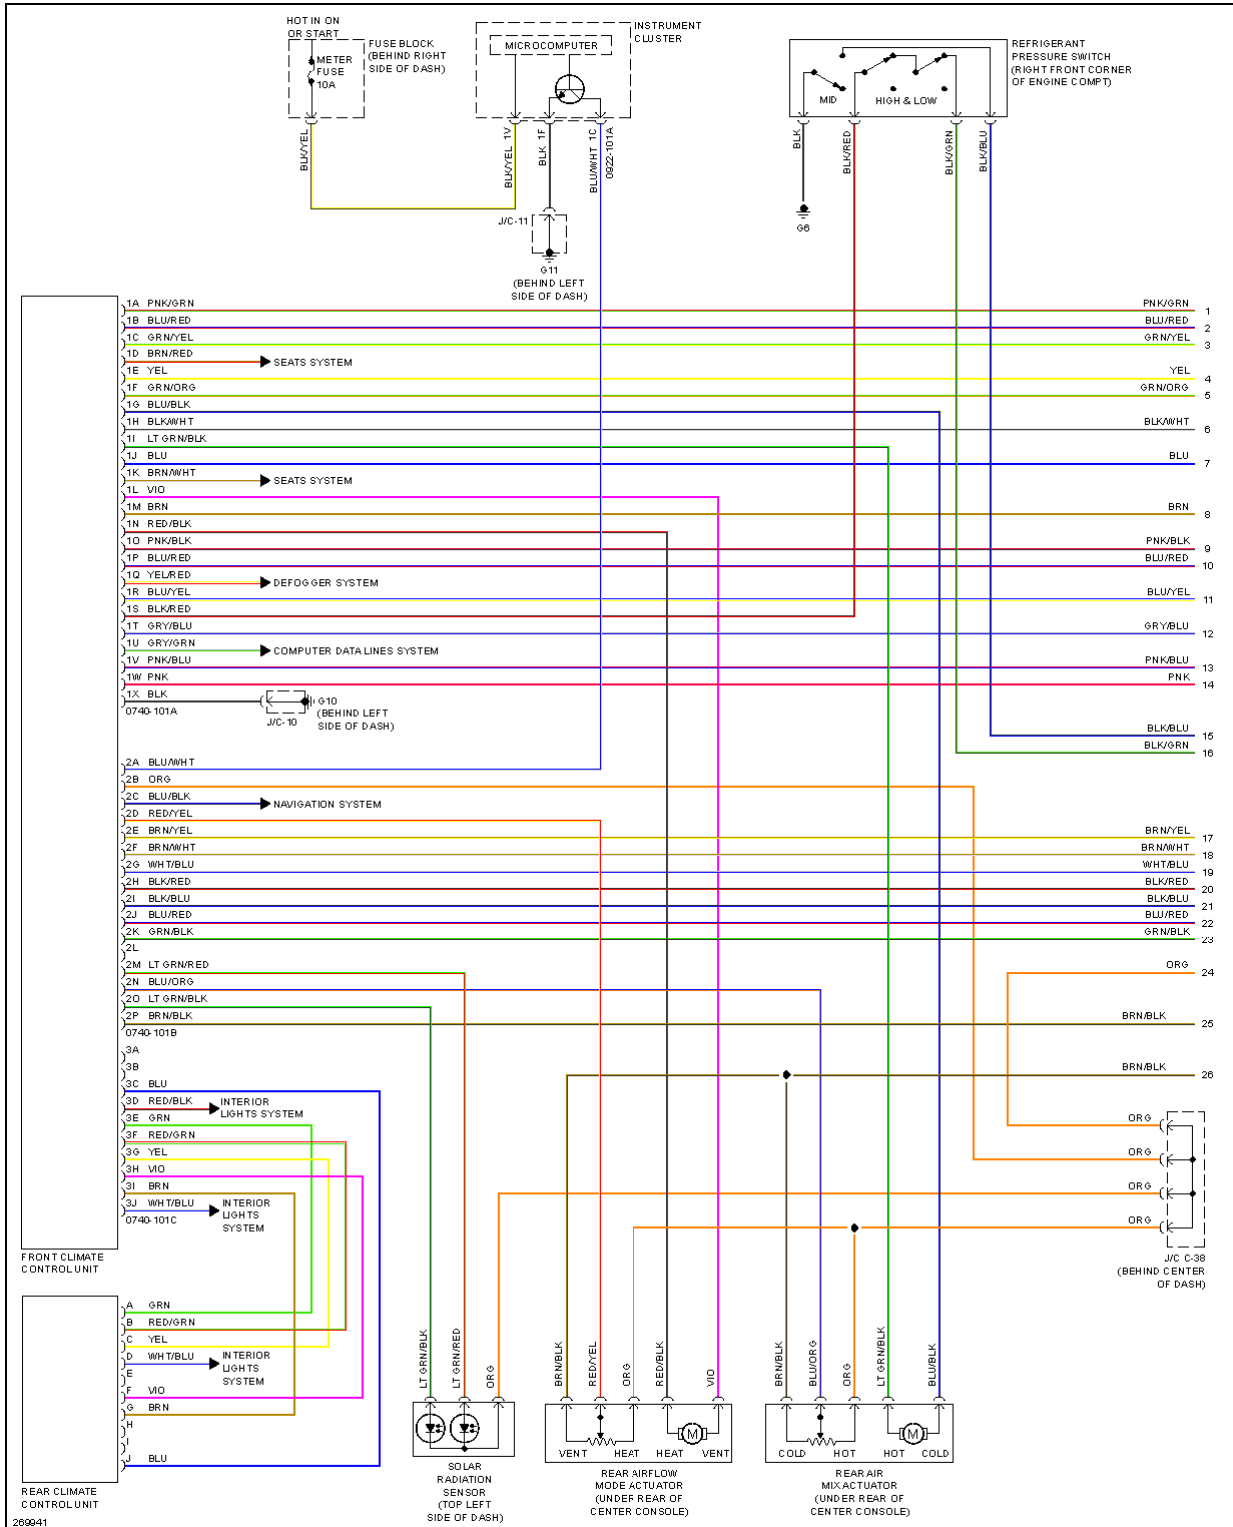

AIR CONDITIONING

2007 Mazda CX-9 Grand Touring

2007 SYSTEM WIRING DIAGRAMS Mazda - CX-9

2007 Mazda CX-9 Grand Touring

2007 SYSTEM WIRING DIAGRAMS Mazda - CX-9

Fig. 1: Automatic A/C Circuit, Dual Fans (1 of 3)