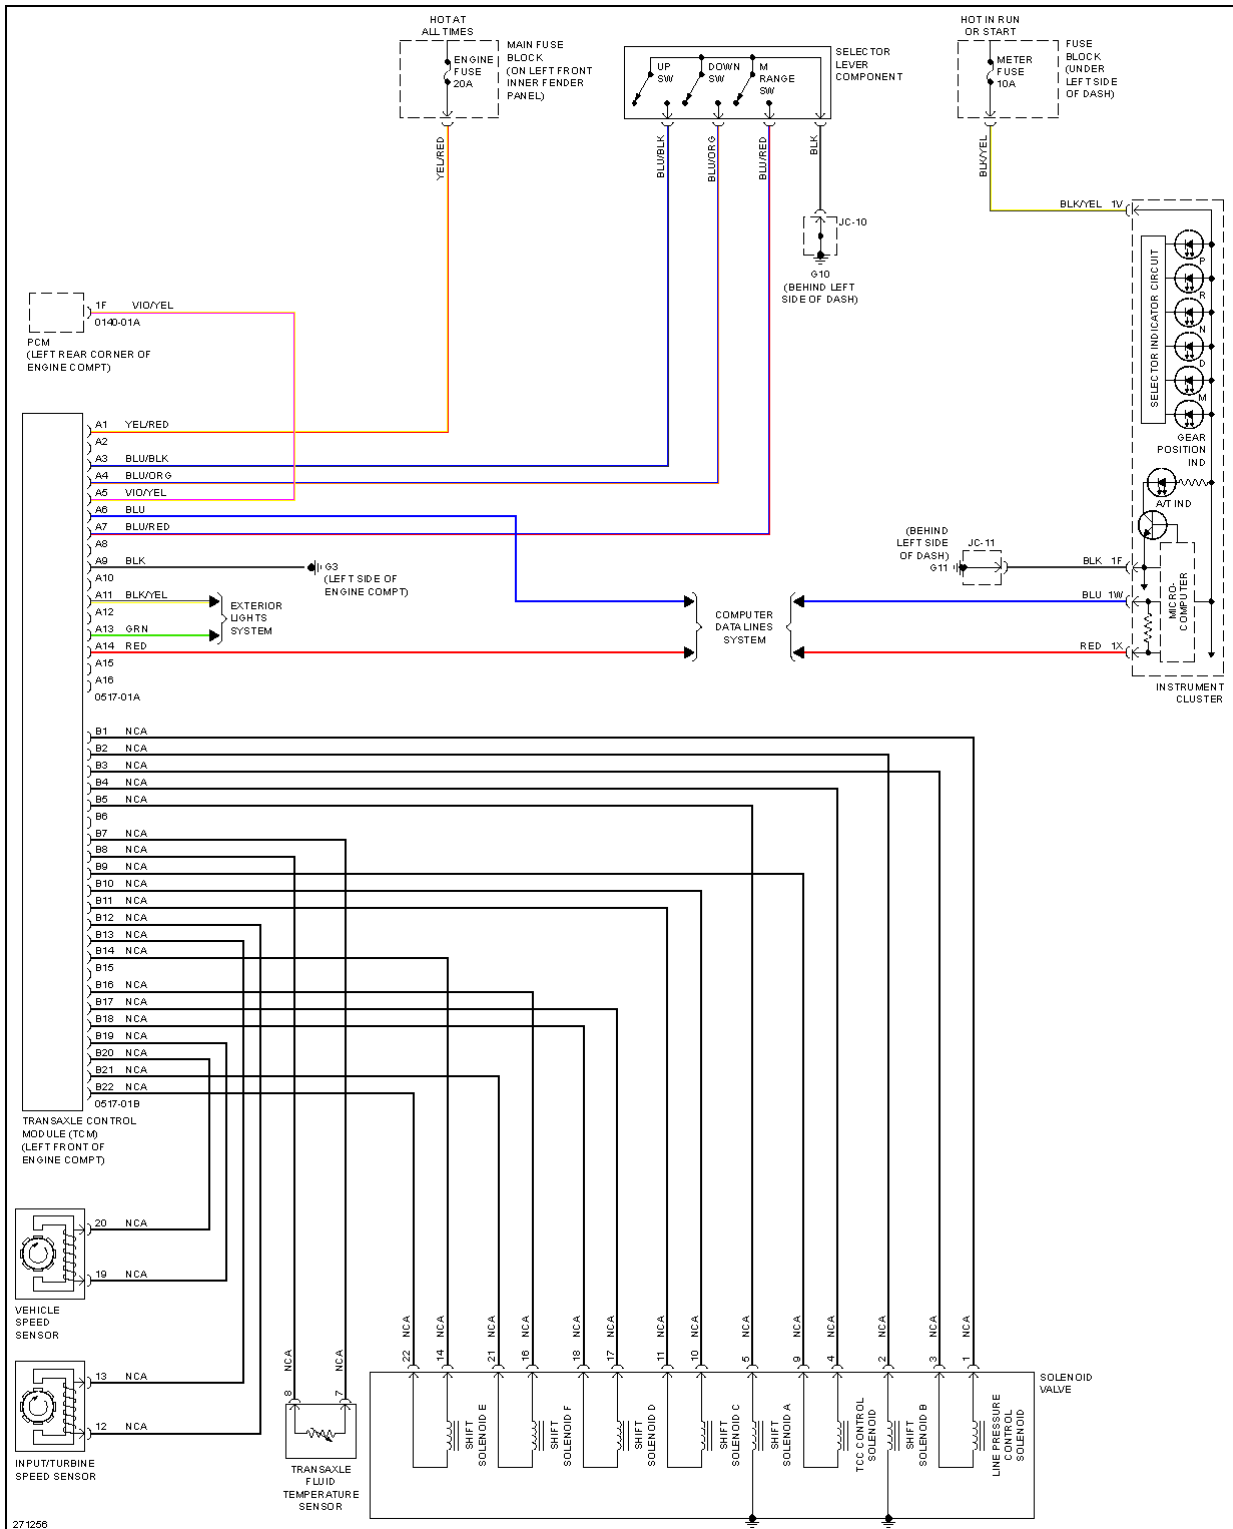

Fig. 55: Supplemental Restraints Circuit (2 of 2)

TRANSMISSION

2007 Mazda CX-9 Grand Touring

2007 SYSTEM WIRING DIAGRAMS Mazda - CX-9

2007 Mazda CX-9 Grand Touring

2007 SYSTEM WIRING DIAGRAMS Mazda - CX-9

Fig. 56: 4WD Circuit

2007 Mazda CX-9 Grand Touring

2007 SYSTEM WIRING DIAGRAMS Mazda - CX-9

Fig. 57: A/T Circuit

TRUNK, TAILGATE, FUEL DOOR

2007 Mazda CX-9 Grand Touring

2007 SYSTEM WIRING DIAGRAMS Mazda - CX-9

Fig. 58: Power Liftgate Circuit