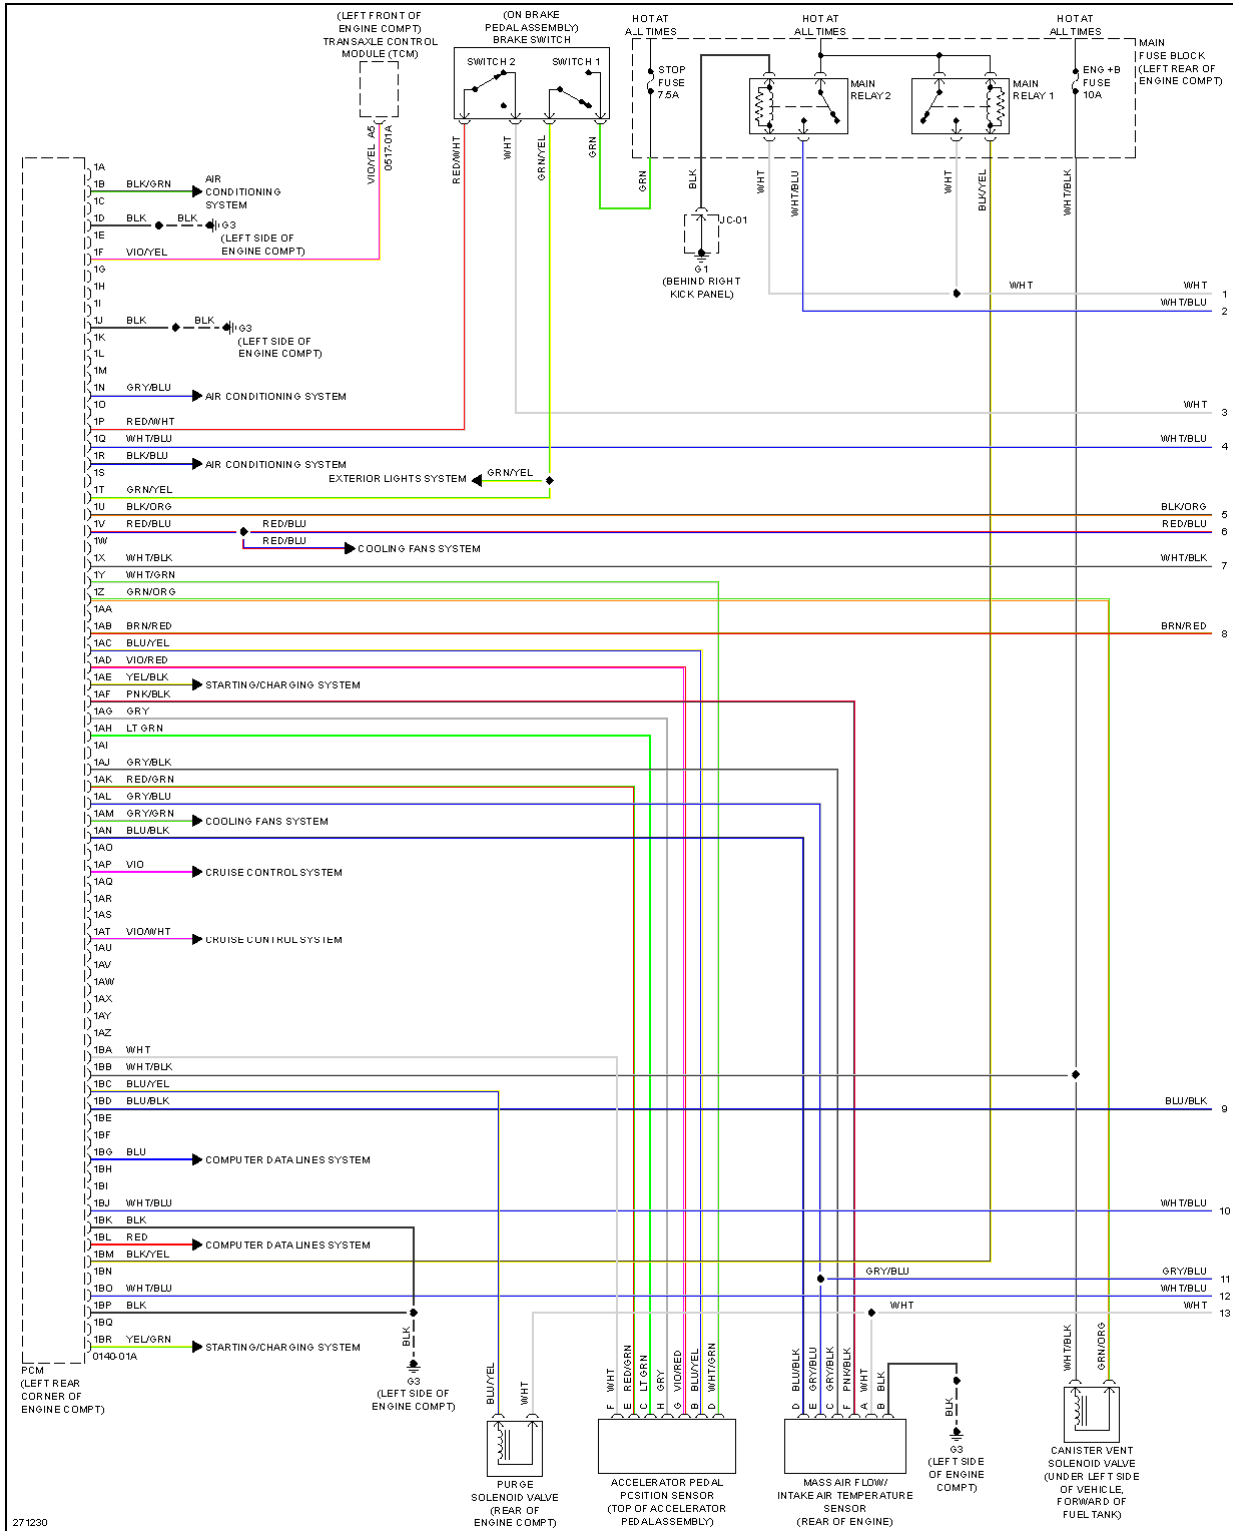

2007 SYSTEM WIRING DIAGRAMS Mazda - CX-9

Fig. 13: Cooling Fan Circuit, Single Fan

CRUISE CONTROL

2007 Mazda CX-9 Grand Touring

2007 SYSTEM WIRING DIAGRAMS Mazda - CX-9

Fig. 14: Cruise Control Circuit

DEFOGGERS

2007 Mazda CX-9 Grand Touring

2007 SYSTEM WIRING DIAGRAMS Mazda - CX-9

Fig. 15: Defoggers Circuit

ENGINE PERFORMANCE

3.5L

2007 Mazda CX-9 Grand Touring

2007 SYSTEM WIRING DIAGRAMS Mazda - CX-9

2007 Mazda CX-9 Grand Touring