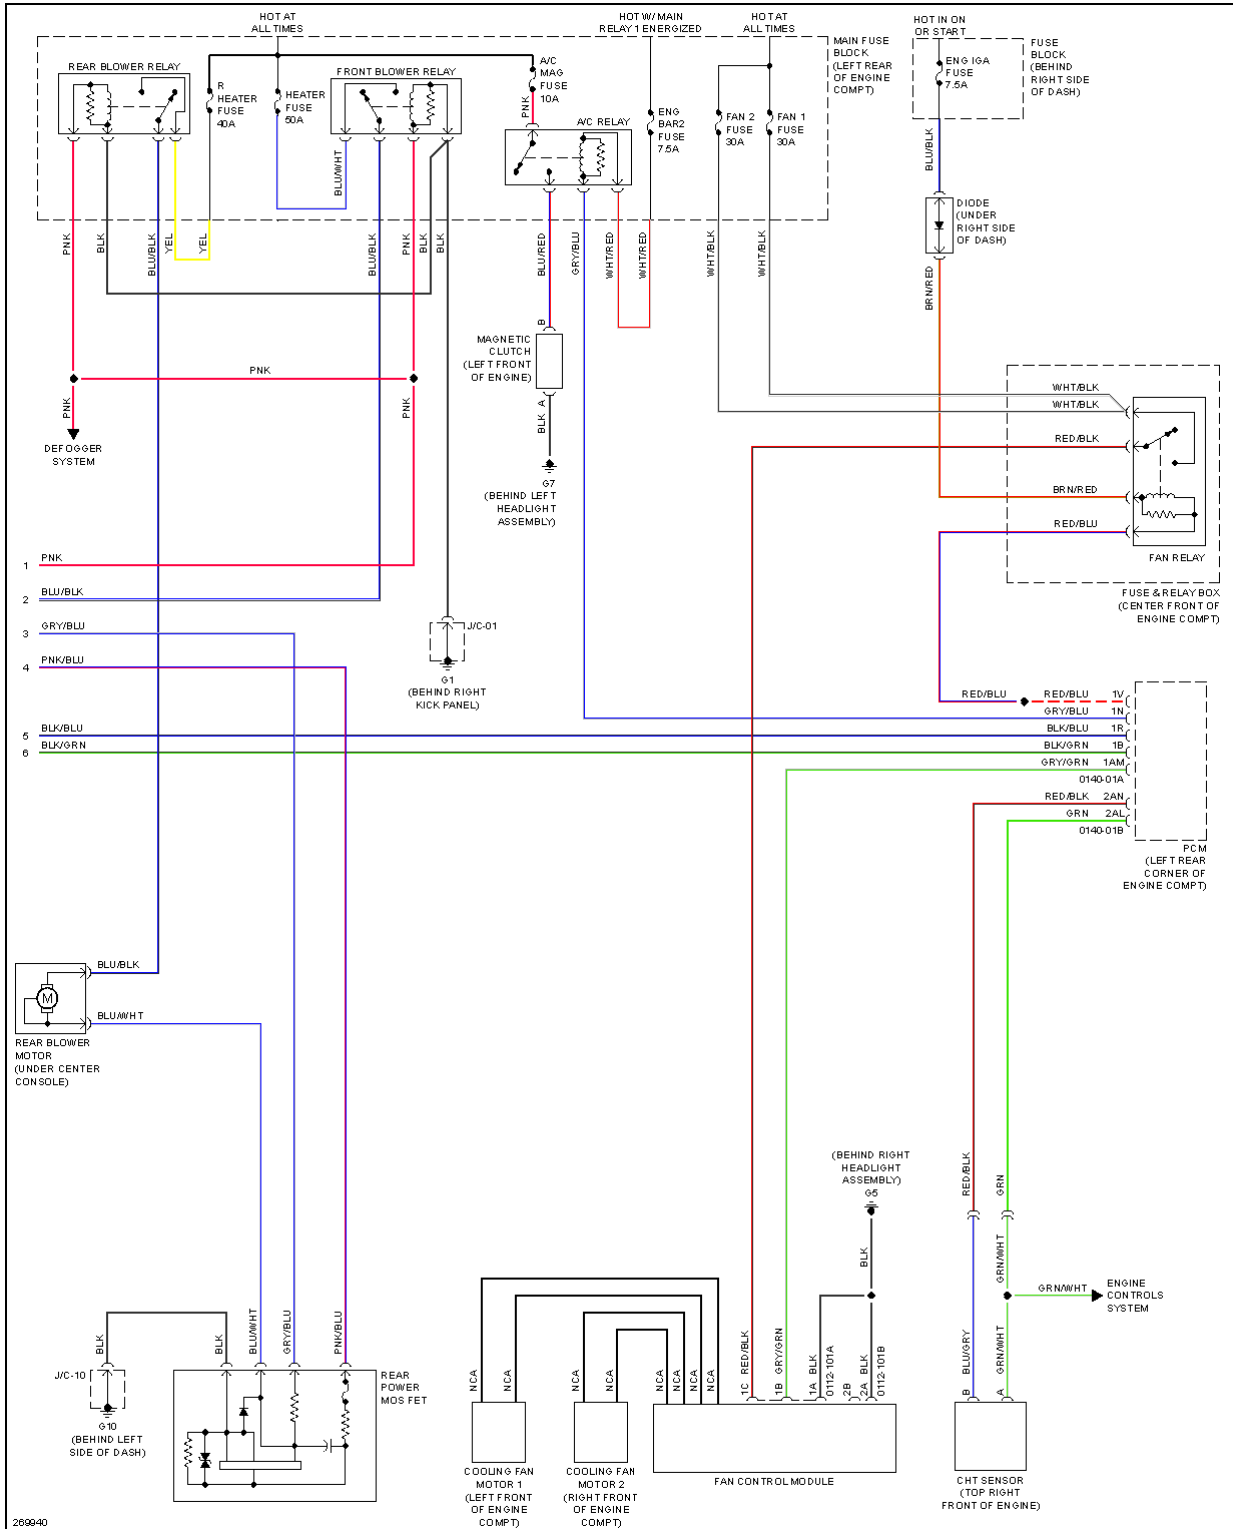

2007 SYSTEM WIRING DIAGRAMS Mazda - CX-9

Fig. 5: Automatic A/C Circuit, Single Fan (2 of 3)

2007 Mazda CX-9 Grand Touring

2007 SYSTEM WIRING DIAGRAMS Mazda - CX-9

Fig. 6: Automatic A/C Circuit, Single Fan (3 of 3)