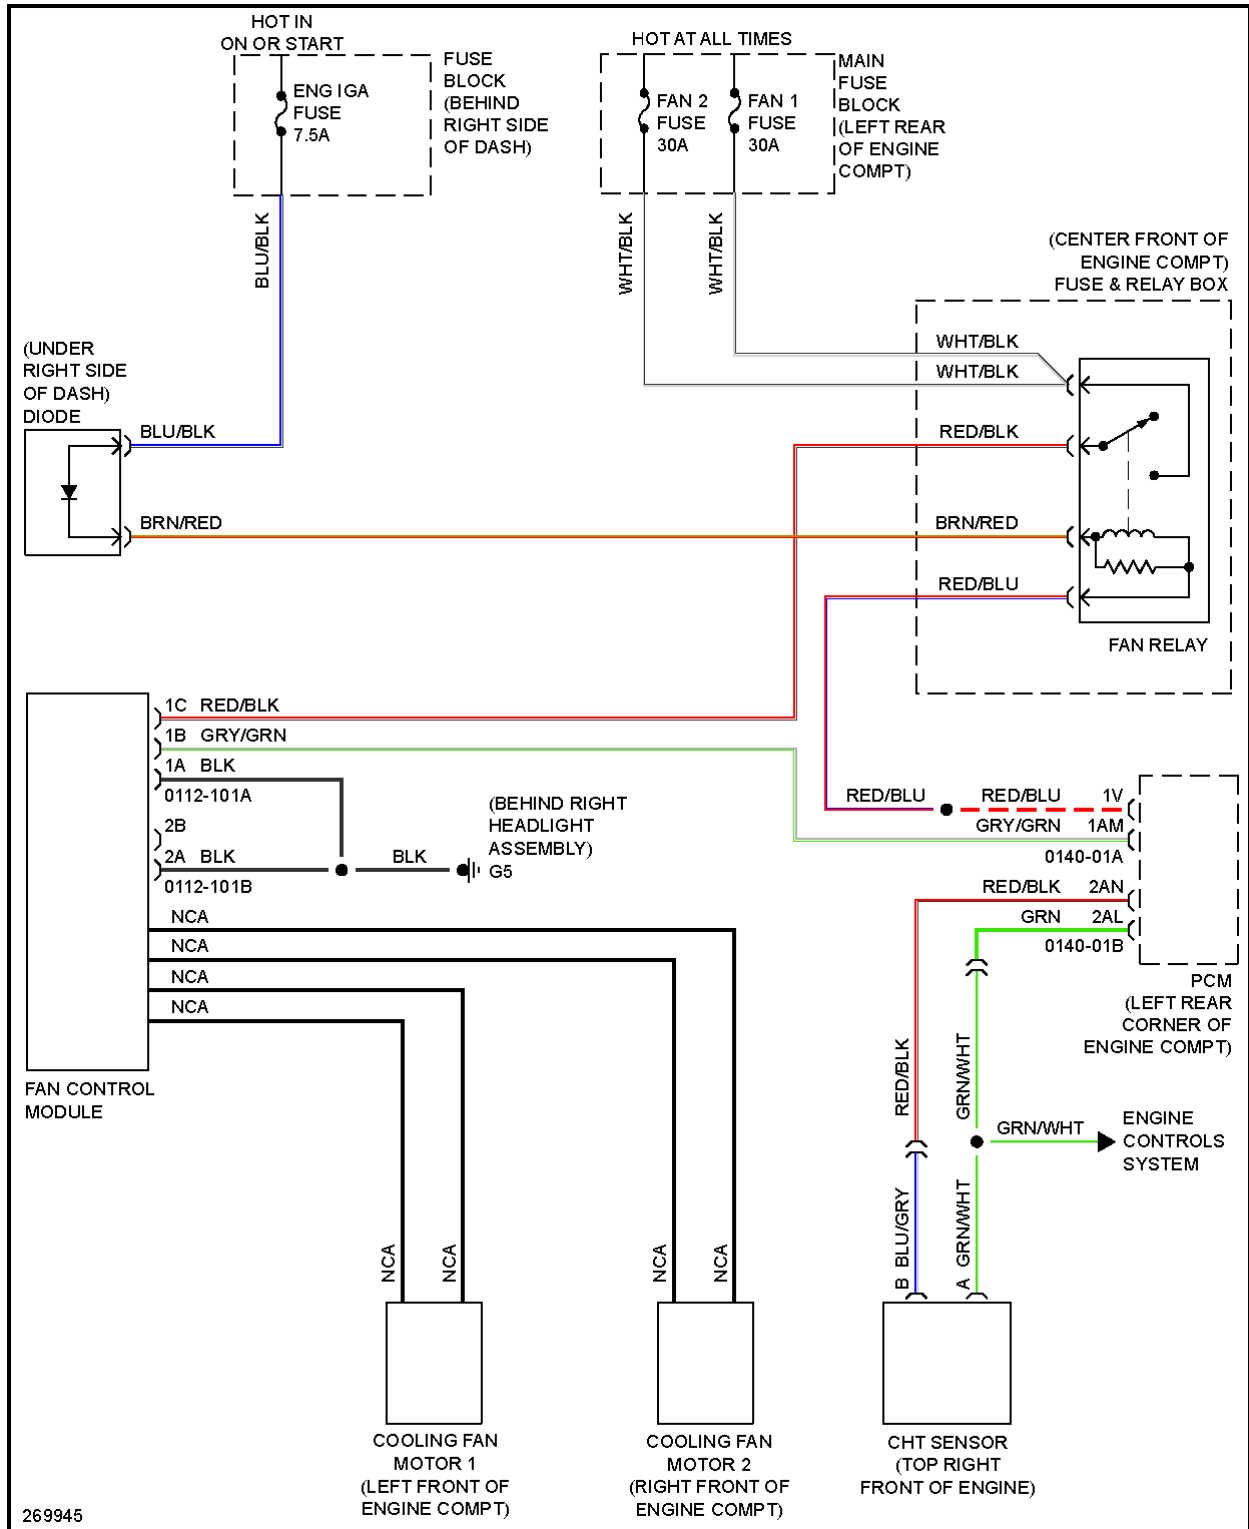

2007 SYSTEM WIRING DIAGRAMS Mazda - CX-9

Fig. 13: Cooling Fan Circuit, Single Fan

CRUISE CONTROL

2007 Mazda CX-9 Grand Touring

2007 SYSTEM WIRING DIAGRAMS Mazda - CX-9

Fig. 14: Cruise Control Circuit

DEFOGGERS