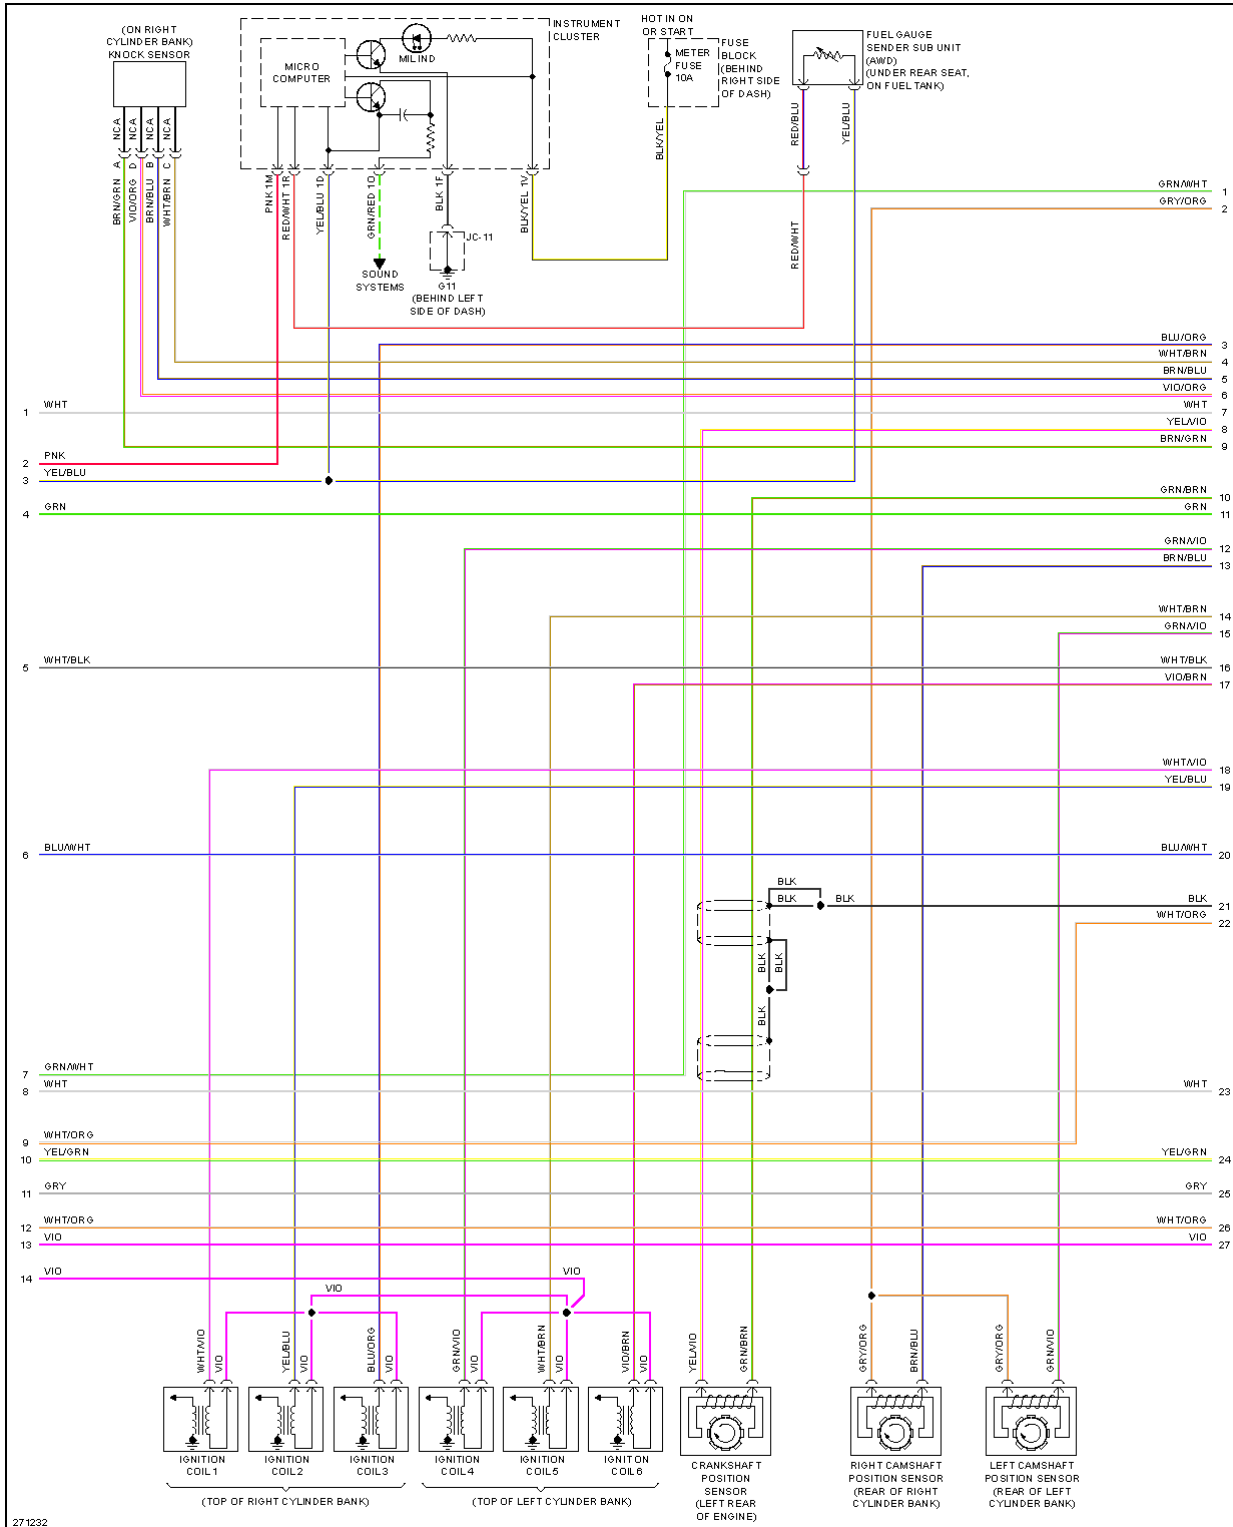

Fig. 17: 3.5L, Engine Performance Circuit (2 of 4)

2007 Mazda CX-9 Grand Touring

2007 SYSTEM WIRING DIAGRAMS Mazda - CX-9