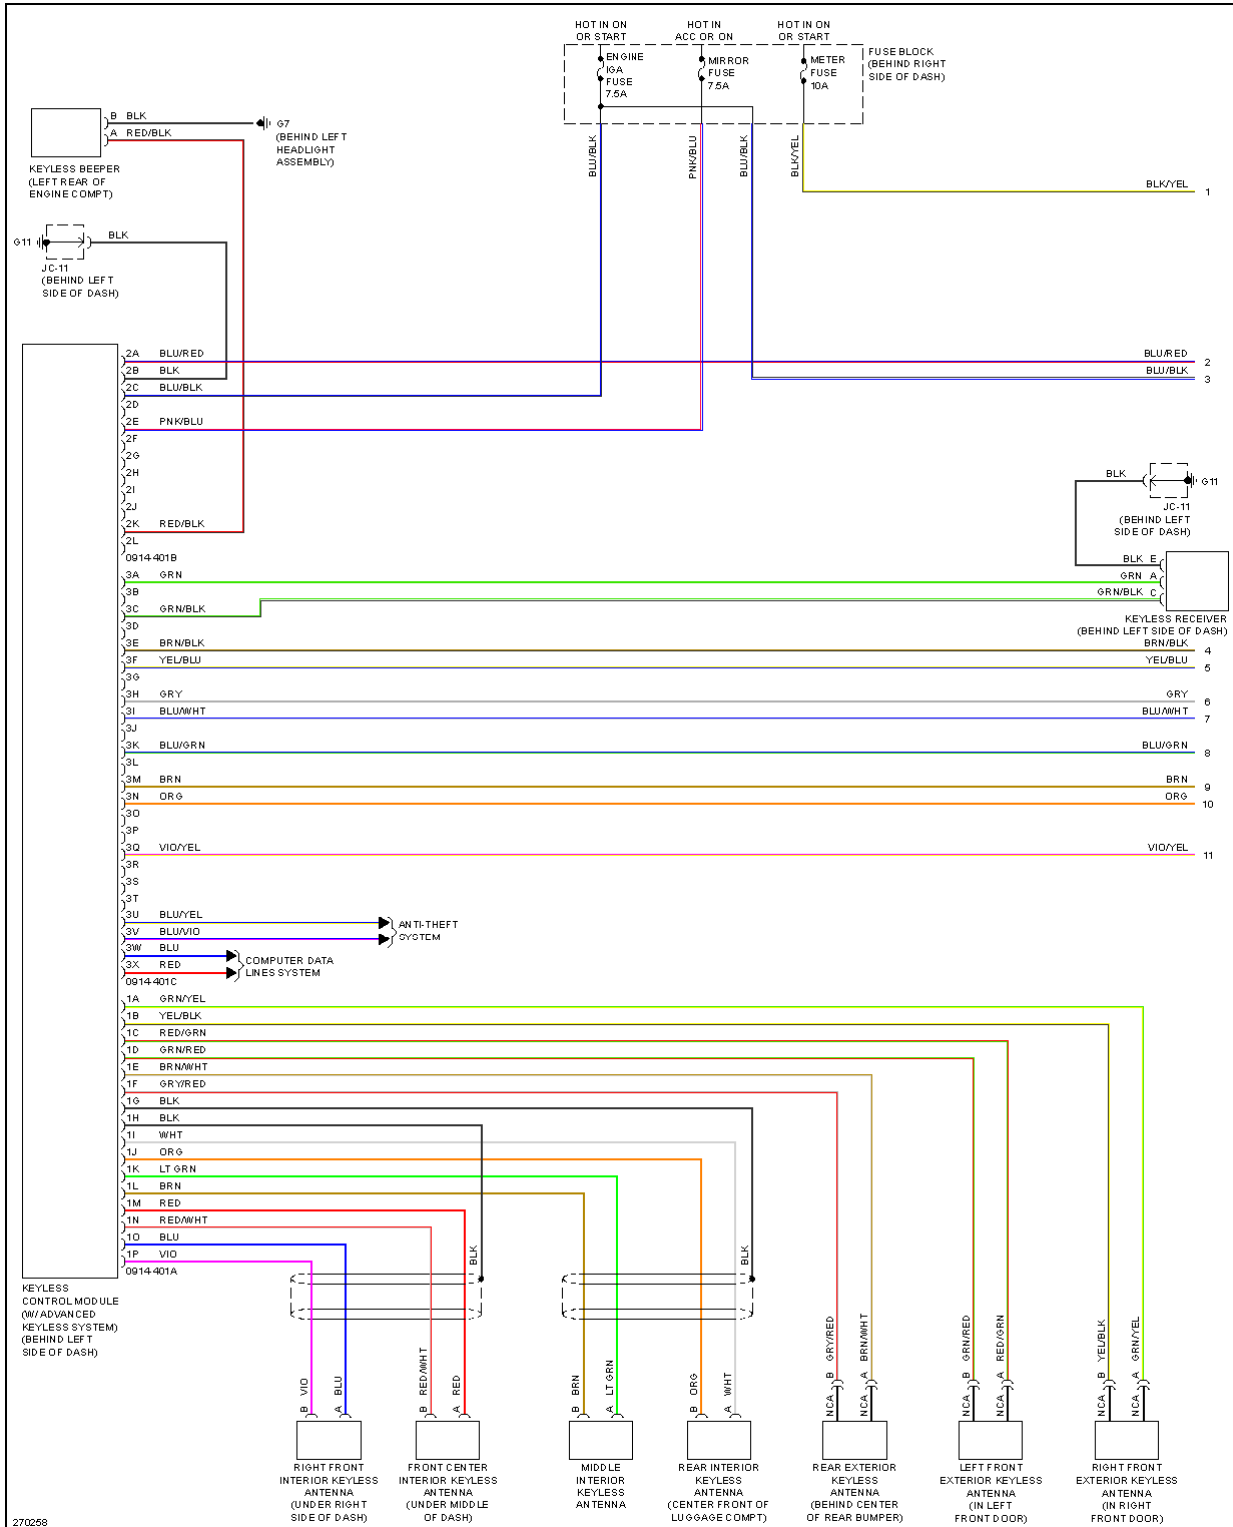

2007 Mazda CX-9 Grand Touring

2007 SYSTEM WIRING DIAGRAMS Mazda - CX-9

Fig. 34: Power Distribution Circuit (1 of 2)

2007 Mazda CX-9 Grand Touring

2007 SYSTEM WIRING DIAGRAMS Mazda - CX-9

Fig. 35: Power Distribution Circuit (2 of 2)

POWER DOOR LOCKS

2007 Mazda CX-9 Grand Touring

2007 SYSTEM WIRING DIAGRAMS Mazda - CX-9

Fig. 36: Door Lock Circuit

2007 Mazda CX-9 Grand Touring

2007 SYSTEM WIRING DIAGRAMS Mazda - CX-9

2007 Mazda CX-9 Grand Touring

2007 SYSTEM WIRING DIAGRAMS Mazda - CX-9

Fig. 37: Keyless Entry Circuit (1 of 2)

Fig. 38: Keyless Entry Circuit (2 of 2)

POWER MIRRORS

2007 Mazda CX-9 Grand Touring

2007 SYSTEM WIRING DIAGRAMS Mazda - CX-9