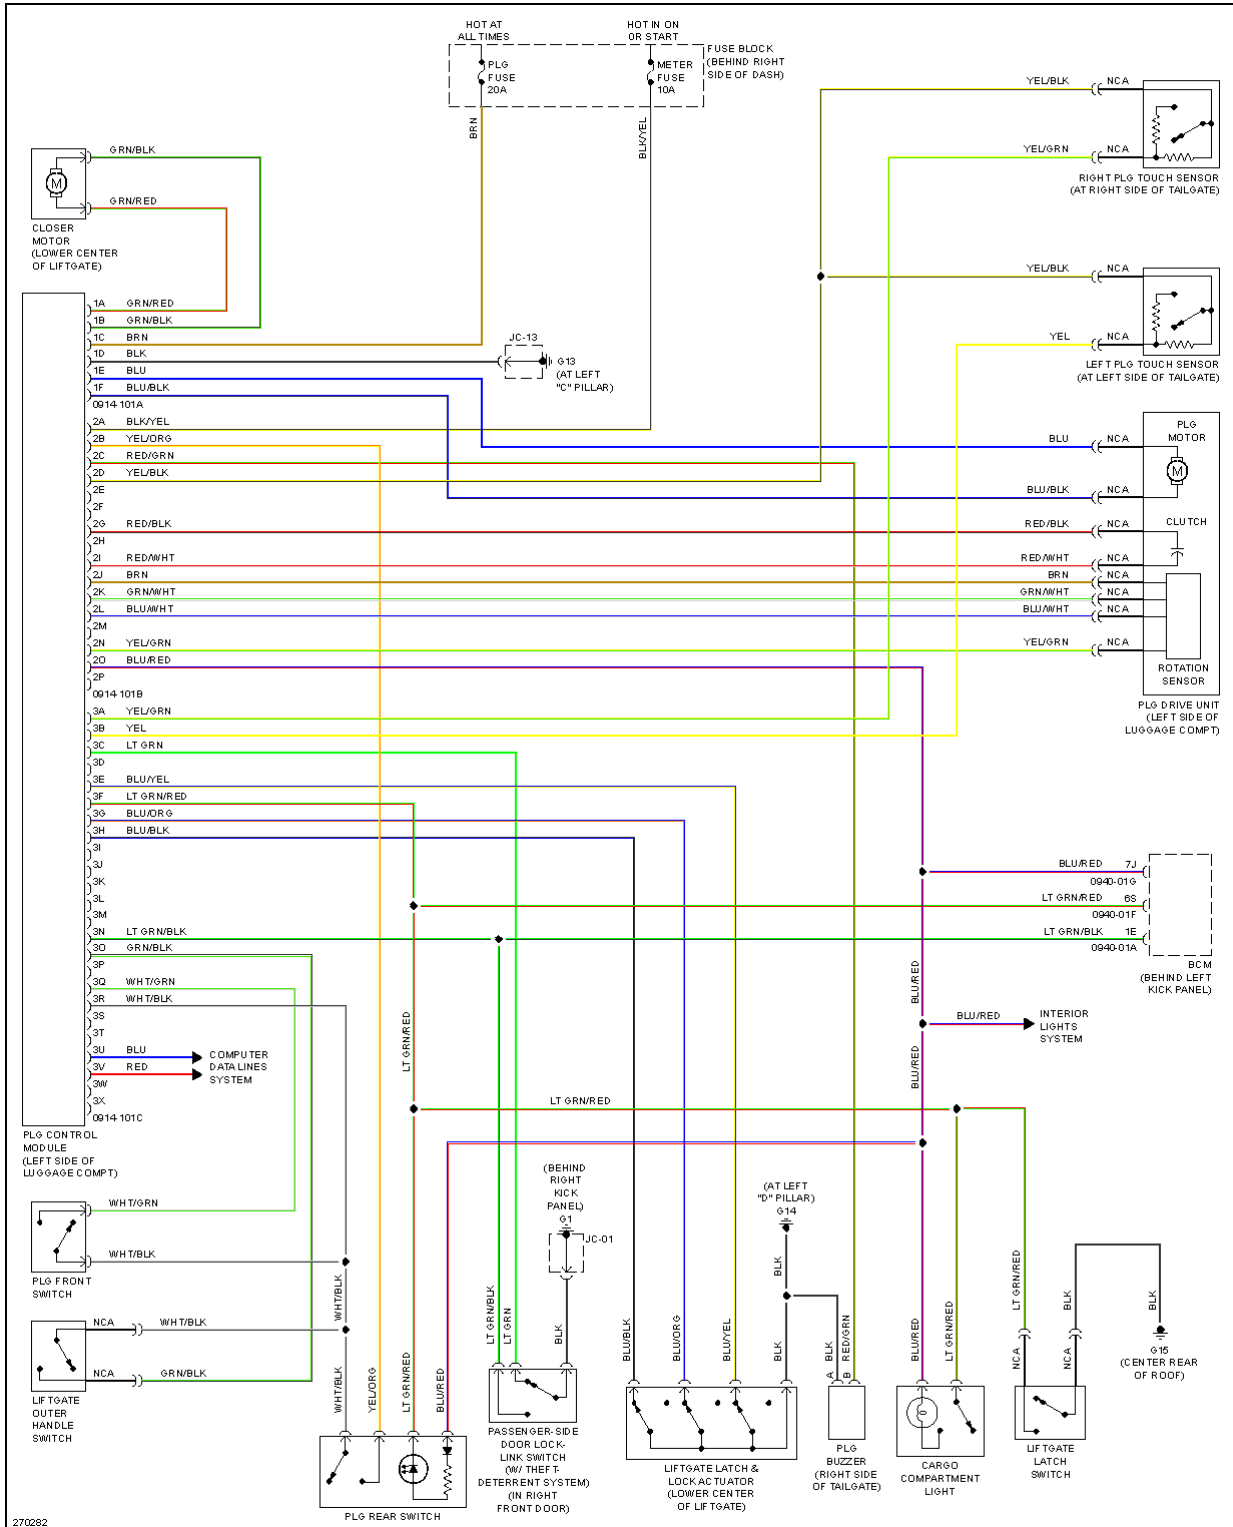

Fig. 55: Supplemental Restraints Circuit (2 of 2)

TRANSMISSION

2007 Mazda CX-9 Grand Touring

2007 SYSTEM WIRING DIAGRAMS Mazda - CX-9

2007 Mazda CX-9 Grand Touring

2007 SYSTEM WIRING DIAGRAMS Mazda - CX-9

Fig. 56: 4WD Circuit

2007 Mazda CX-9 Grand Touring

2007 SYSTEM WIRING DIAGRAMS Mazda - CX-9

Fig. 57: A/T Circuit

TRUNK, TAILGATE, FUEL DOOR

2007 Mazda CX-9 Grand Touring

2007 SYSTEM WIRING DIAGRAMS Mazda - CX-9

Fig. 58: Power Liftgate Circuit

WARNING SYSTEMS

2007 Mazda CX-9 Grand Touring

2007 SYSTEM WIRING DIAGRAMS Mazda - CX-9

Fig. 59: Warning Systems Circuit

WIPER/WASHER

2007 Mazda CX-9 Grand Touring

2007 SYSTEM WIRING DIAGRAMS Mazda - CX-9

Fig. 60: Front Wiper/Washer Circuit, W/ Automatic Wiper