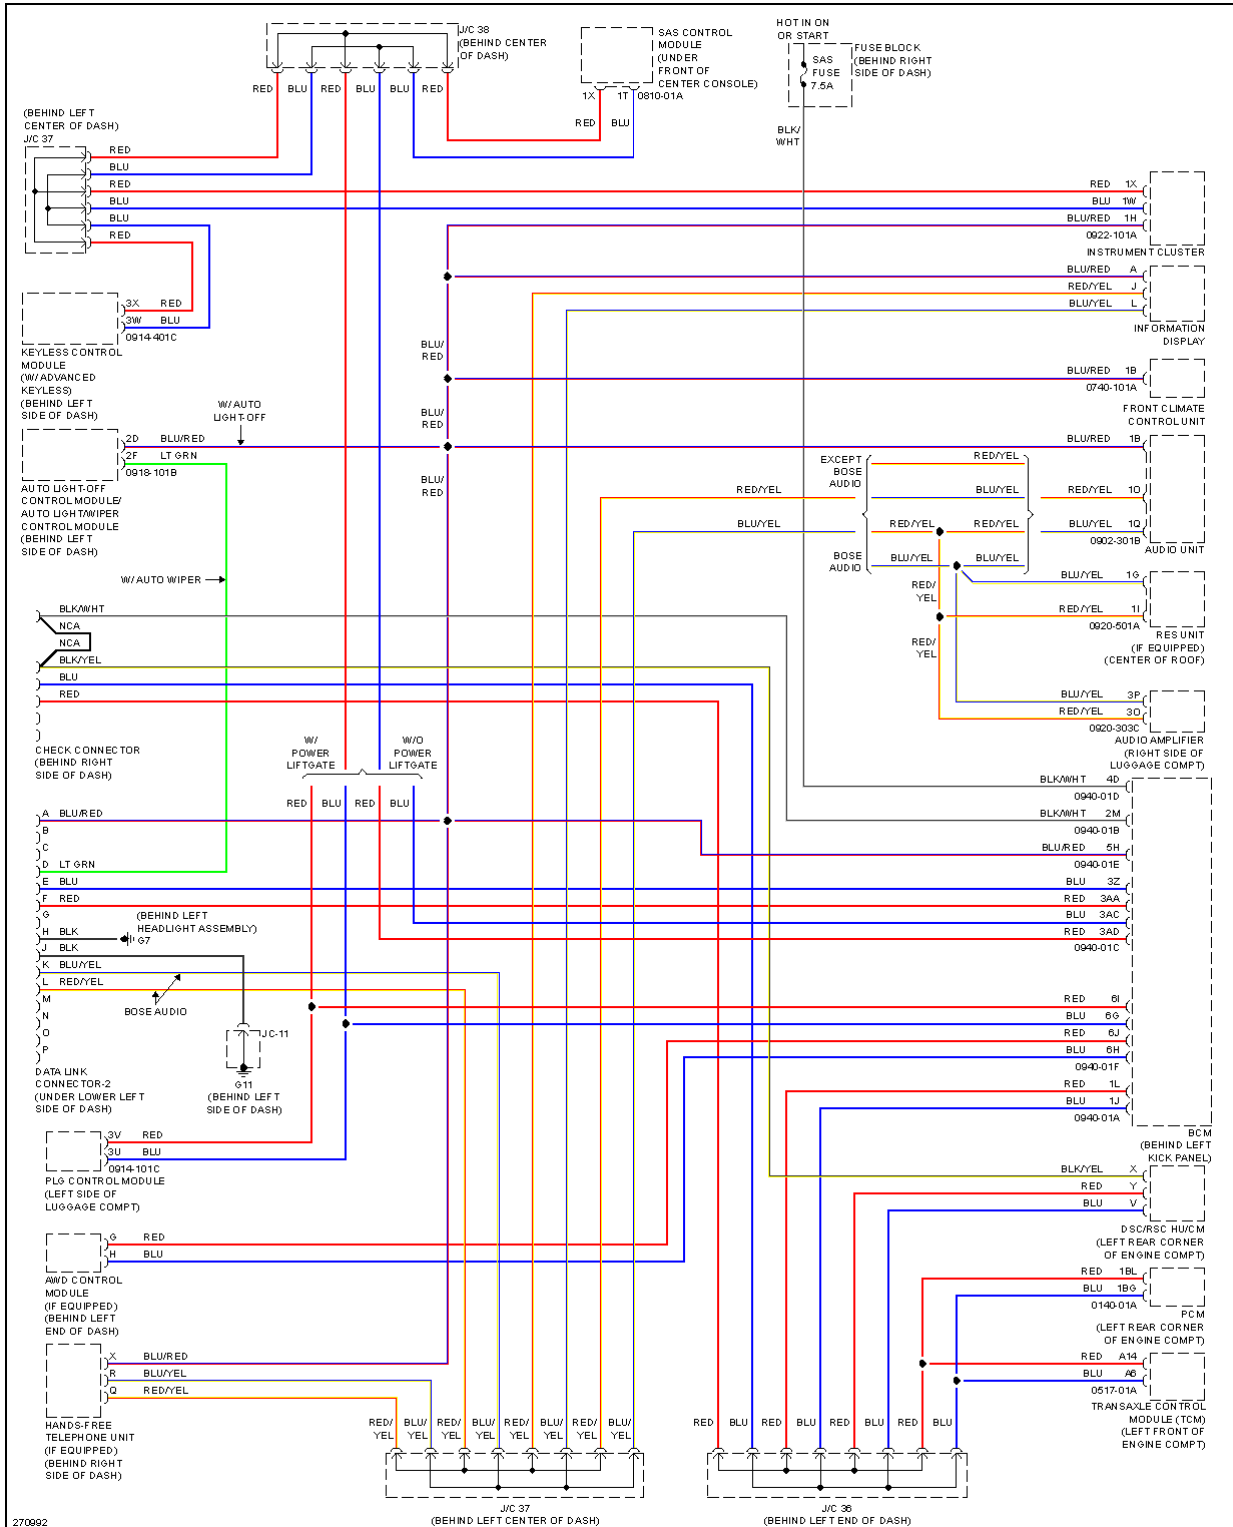

2007 SYSTEM WIRING DIAGRAMS Mazda - CX-9

Fig. 10: Body Control Modules Circuit

COMPUTER DATA LINES

2007 Mazda CX-9 Grand Touring

2007 SYSTEM WIRING DIAGRAMS Mazda - CX-9

Fig. 11: Computer Data Lines Circuit