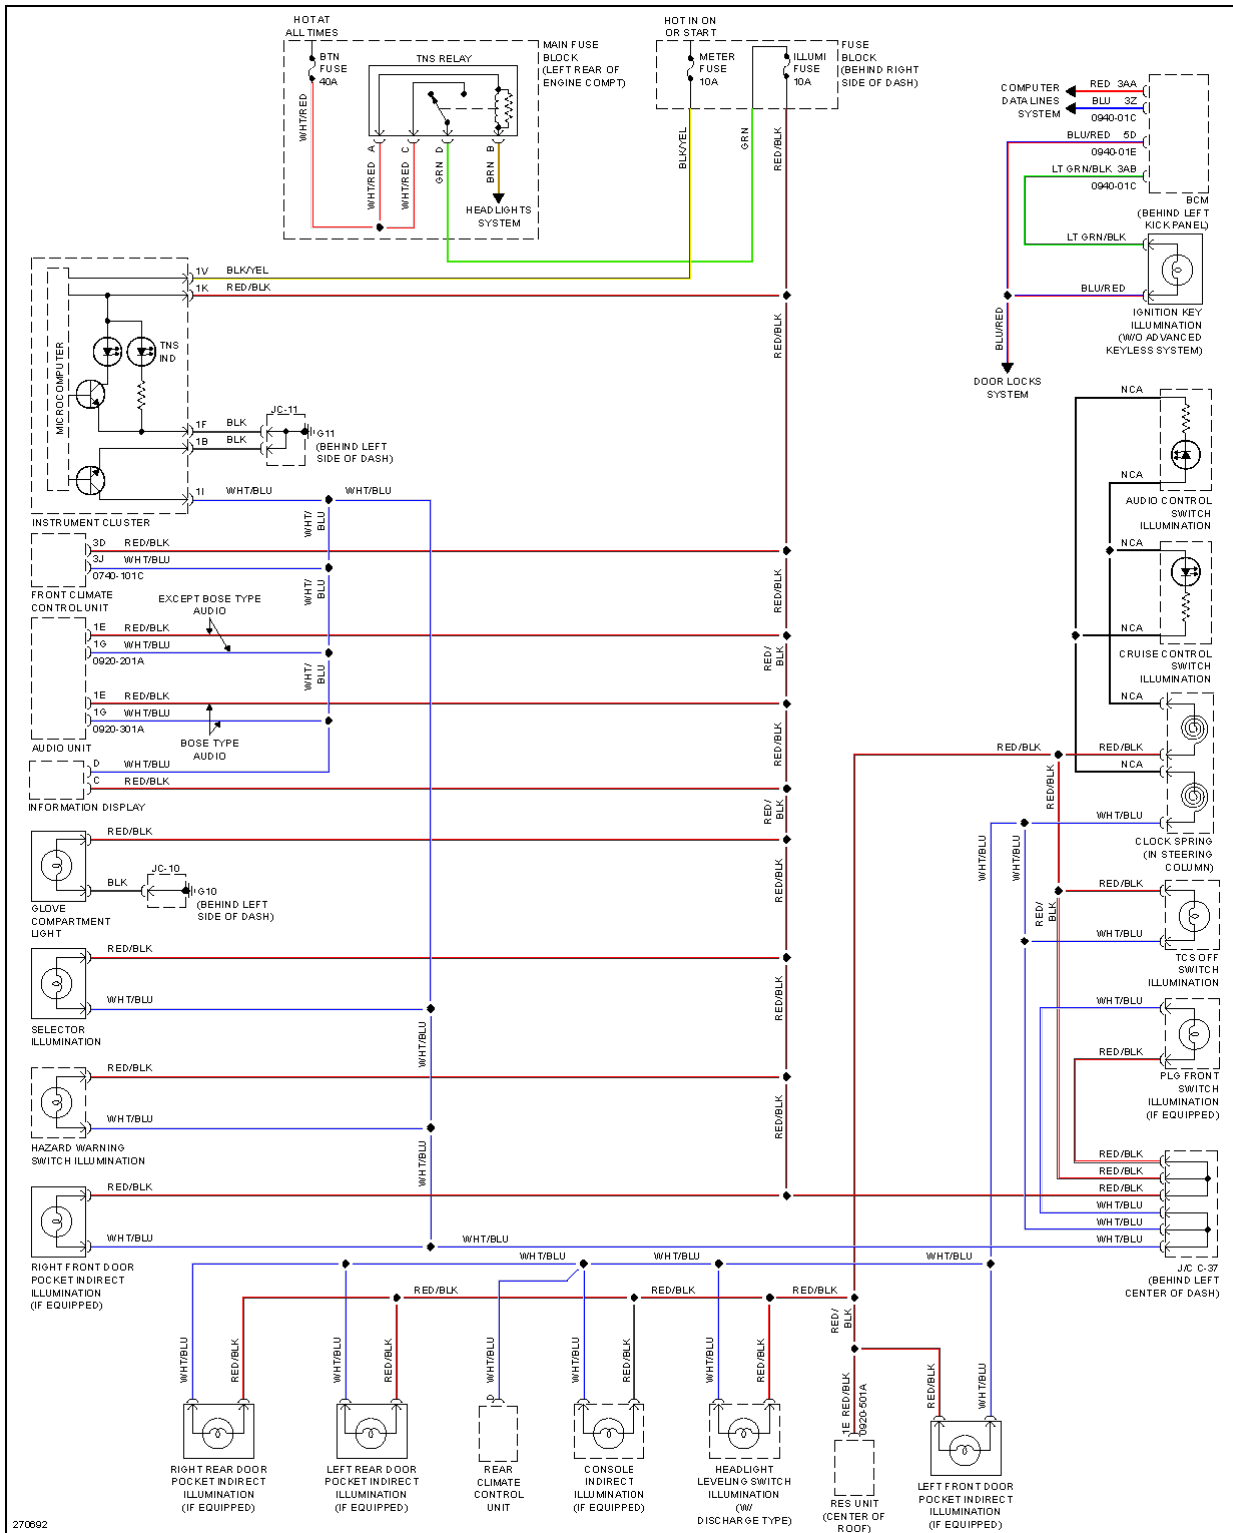

2007 SYSTEM WIRING DIAGRAMS Mazda - CX-9

Fig. 29: Courtesy Lamps Circuit

2007 Mazda CX-9 Grand Touring

2007 SYSTEM WIRING DIAGRAMS Mazda - CX-9

Fig. 30: Instrument Illumination Circuit

MEMORY SYSTEMS

2007 Mazda CX-9 Grand Touring

2007 SYSTEM WIRING DIAGRAMS Mazda - CX-9

2007 Mazda CX-9 Grand Touring

2007 SYSTEM WIRING DIAGRAMS Mazda - CX-9

Fig. 31: Driver's Memory Seat Circuit (1 of 2)

2007 Mazda CX-9 Grand Touring

2007 SYSTEM WIRING DIAGRAMS Mazda - CX-9