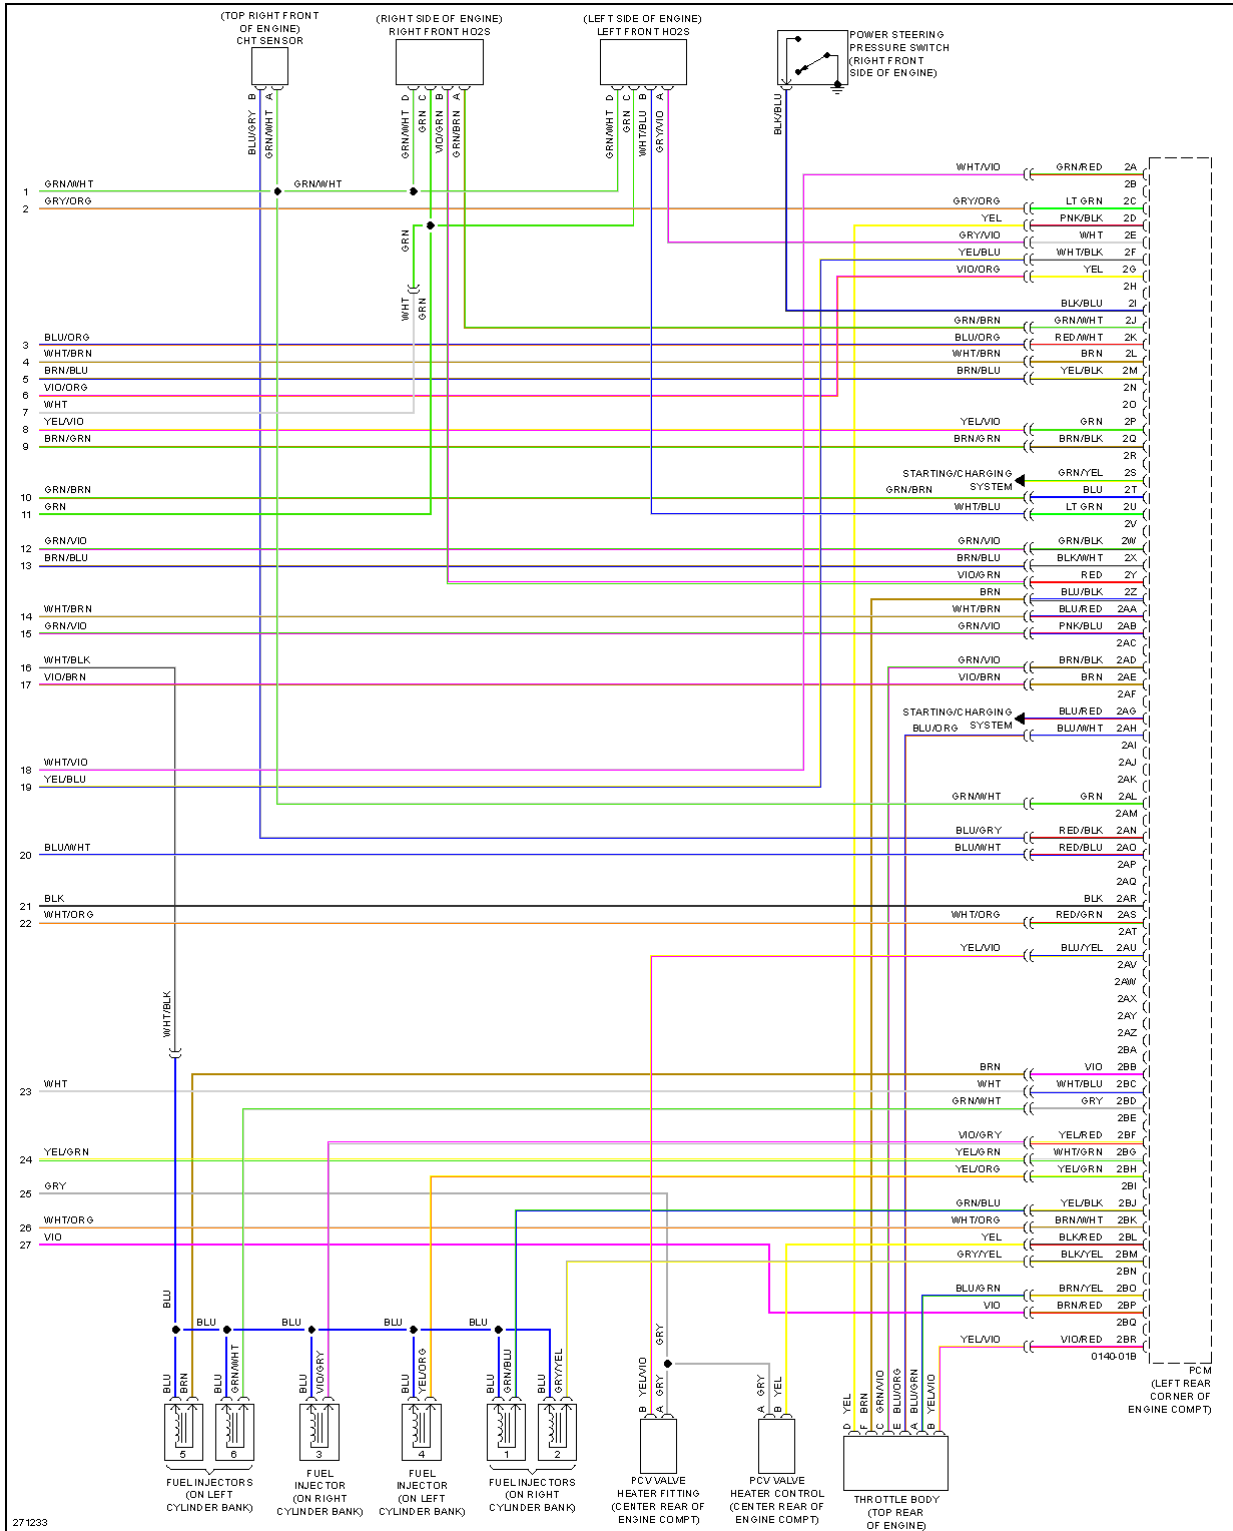

2007 Mazda CX-9 Grand Touring

2007 SYSTEM WIRING DIAGRAMS Mazda - CX-9

Fig. 19: 3.5L, Engine Performance Circuit (4 of 4)

EXTERIOR LIGHTS

2007 Mazda CX-9 Grand Touring

2007 SYSTEM WIRING DIAGRAMS Mazda - CX-9

2007 Mazda CX-9 Grand Touring

2007 SYSTEM WIRING DIAGRAMS Mazda - CX-9

Fig. 20: Backup Lamps Circuit

2007 Mazda CX-9 Grand Touring

2007 SYSTEM WIRING DIAGRAMS Mazda - CX-9

Fig. 21: Exterior Lamps Circuit

GROUND DISTRIBUTION