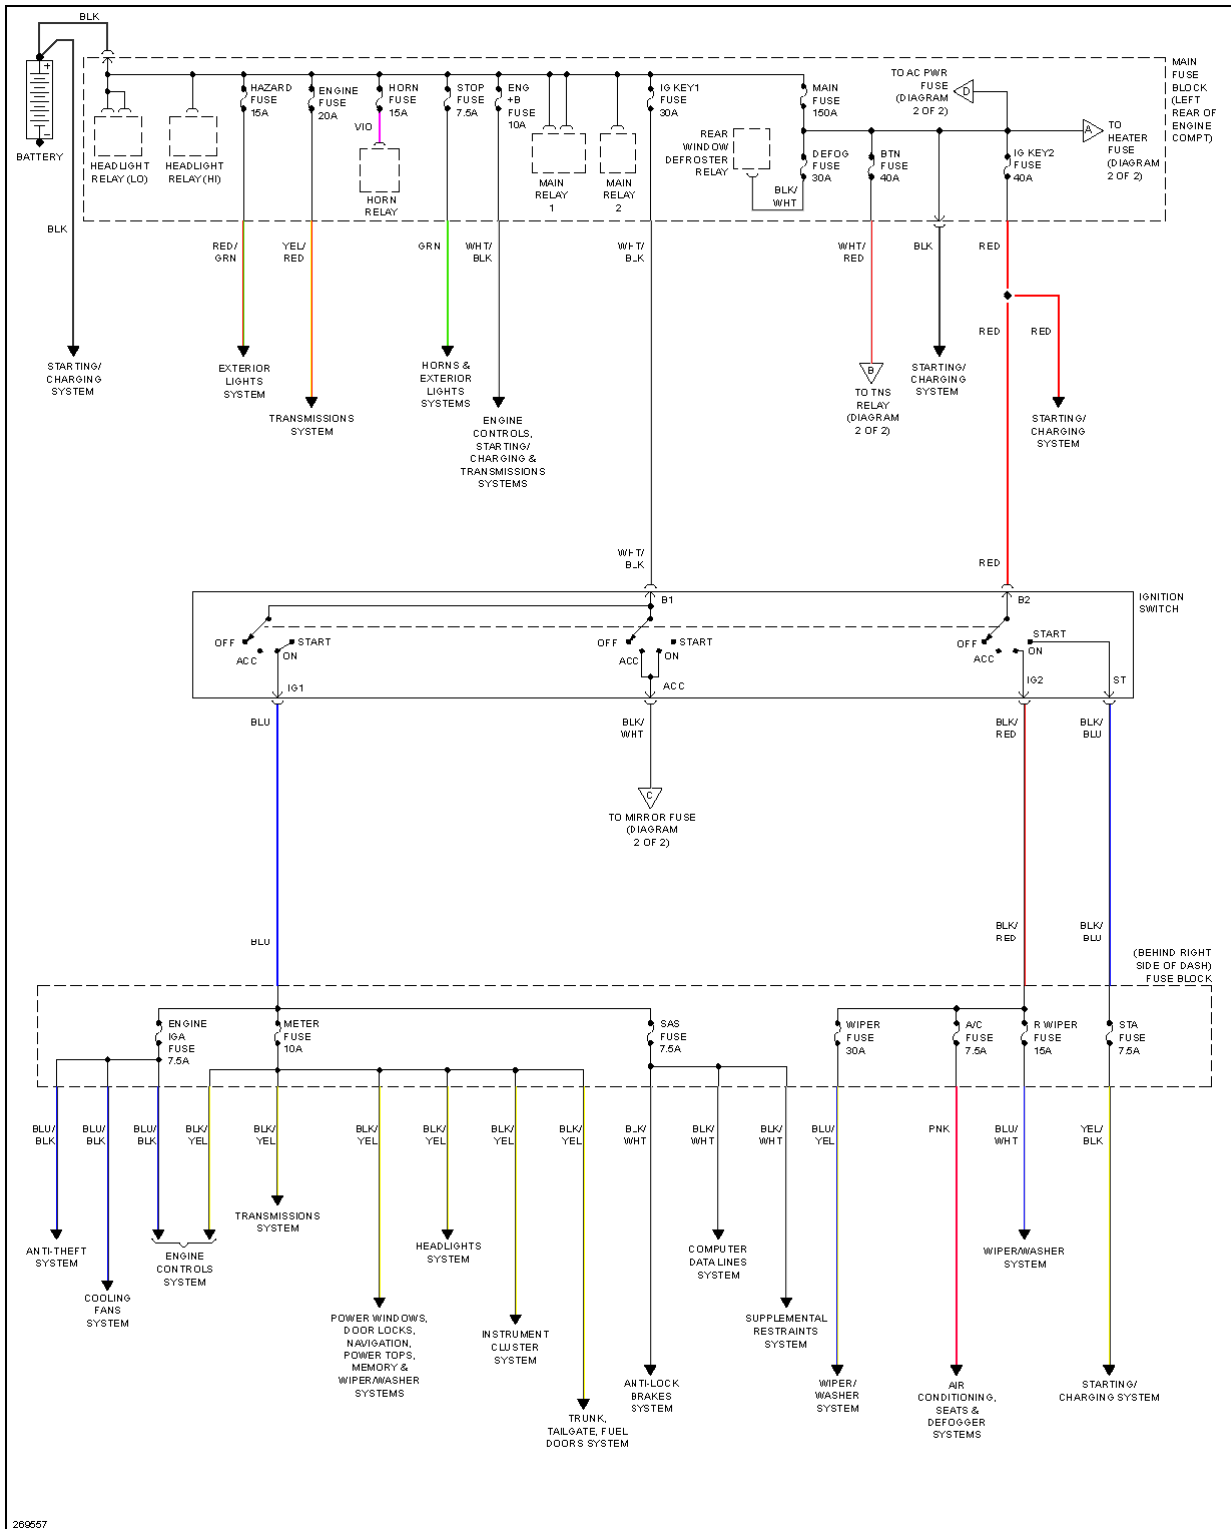

2007 SYSTEM WIRING DIAGRAMS Mazda - CX-9

2007 Mazda CX-9 Grand Touring

2007 SYSTEM WIRING DIAGRAMS Mazda - CX-9

Fig. 31: Driver's Memory Seat Circuit (1 of 2)

2007 Mazda CX-9 Grand Touring

2007 SYSTEM WIRING DIAGRAMS Mazda - CX-9

Fig. 32: Driver's Memory Seat Circuit (2 of 2)

NAVIGATION

2007 Mazda CX-9 Grand Touring

2007 SYSTEM WIRING DIAGRAMS Mazda - CX-9

Fig. 33: Navigation Circuit

POWER DISTRIBUTION

2007 Mazda CX-9 Grand Touring

2007 SYSTEM WIRING DIAGRAMS Mazda - CX-9

2007 Mazda CX-9 Grand Touring

2007 SYSTEM WIRING DIAGRAMS Mazda - CX-9

Fig. 34: Power Distribution Circuit (1 of 2)

2007 Mazda CX-9 Grand Touring

2007 SYSTEM WIRING DIAGRAMS Mazda - CX-9

Fig. 35: Power Distribution Circuit (2 of 2)