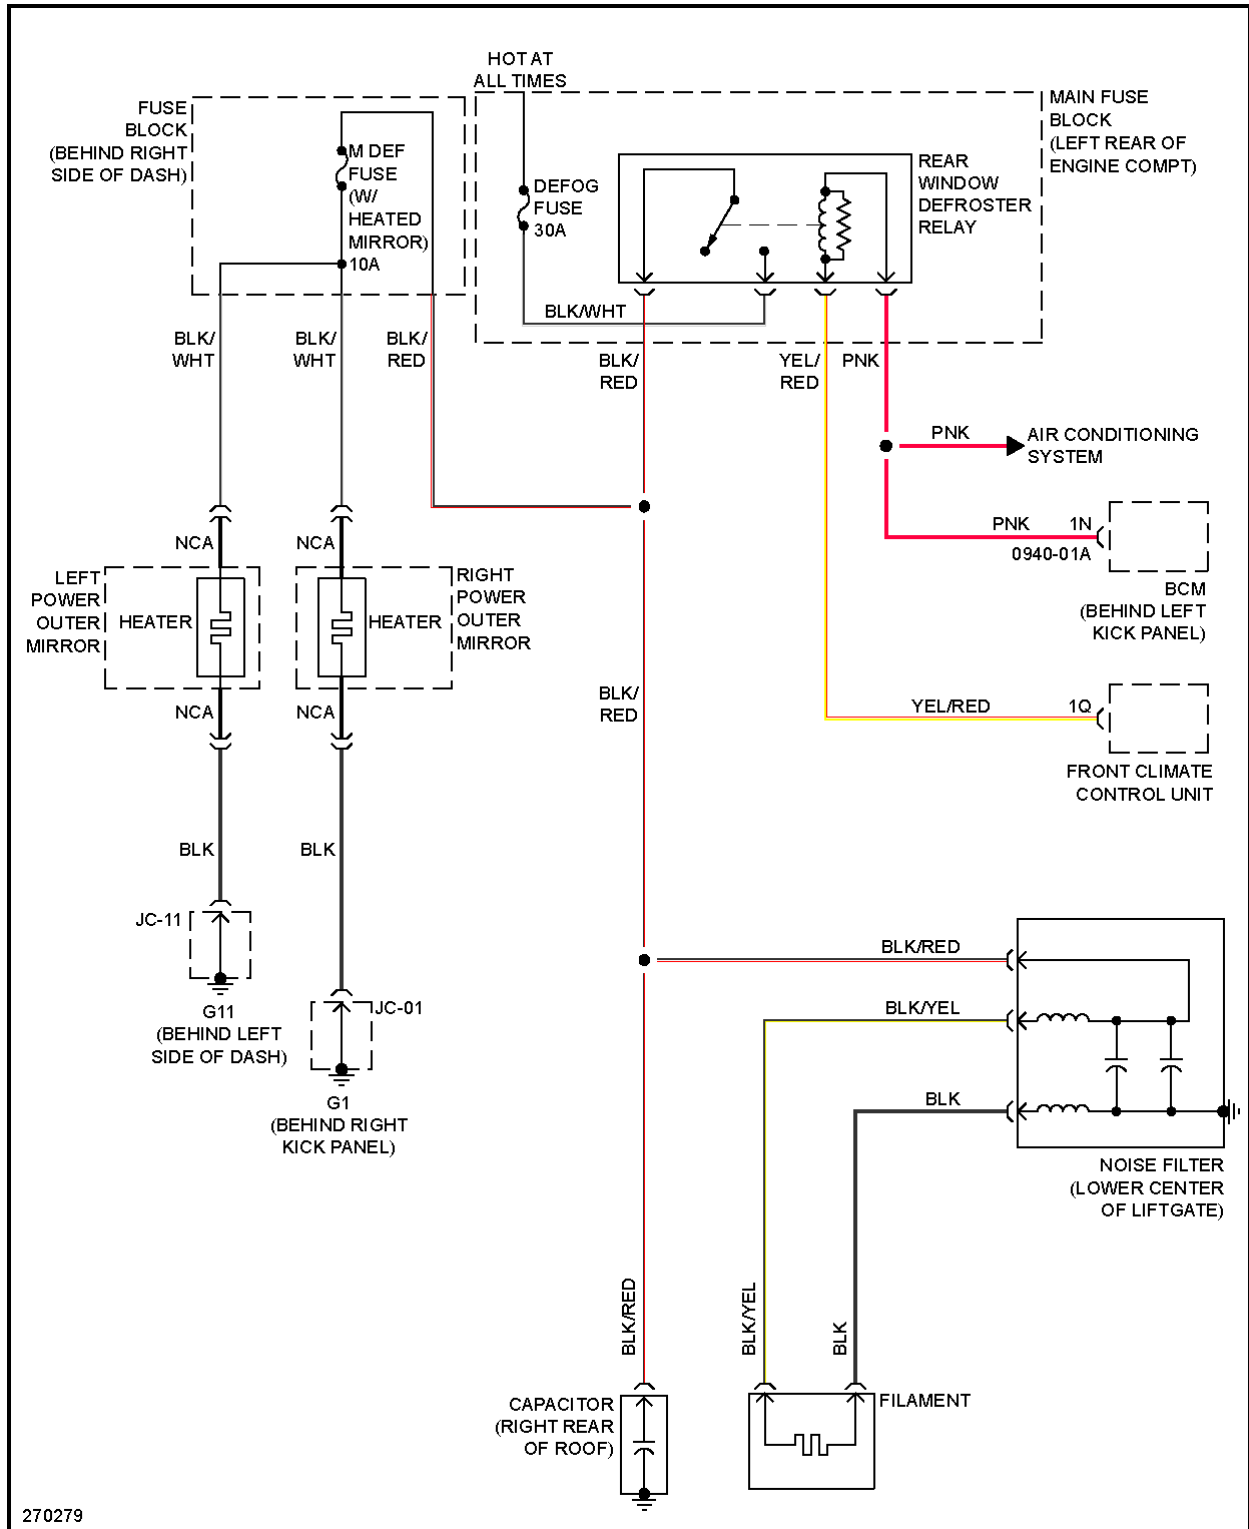

2007 Mazda CX-9 Grand Touring

2007 SYSTEM WIRING DIAGRAMS Mazda - CX-9

Fig. 15: Defoggers Circuit

ENGINE PERFORMANCE

3.5L

2007 Mazda CX-9 Grand Touring

2007 SYSTEM WIRING DIAGRAMS Mazda - CX-9

2007 Mazda CX-9 Grand Touring