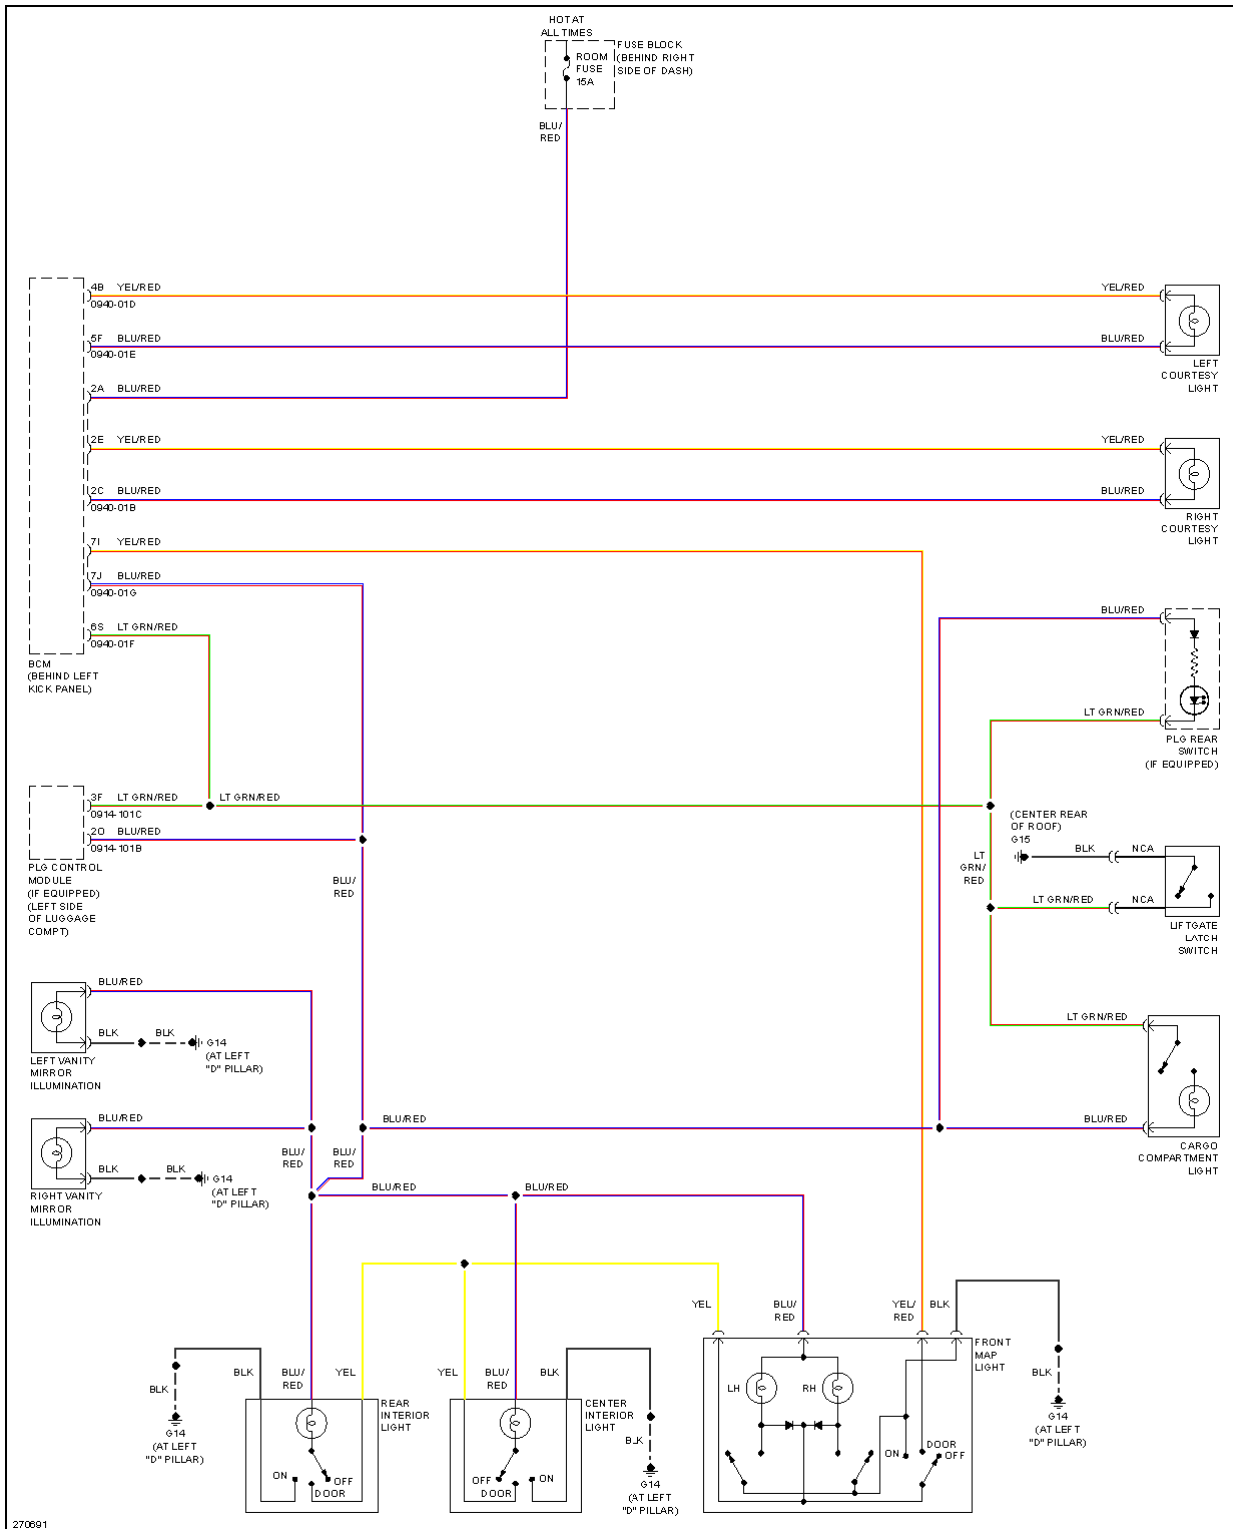

2007 SYSTEM WIRING DIAGRAMS Mazda - CX-9

270979

Fig. 28: Multi-Information System Circuit

INTERIOR LIGHTS

2007 Mazda CX-9 Grand Touring

2007 SYSTEM WIRING DIAGRAMS Mazda - CX-9

2007 Mazda CX-9 Grand Touring

2007 SYSTEM WIRING DIAGRAMS Mazda - CX-9

Fig. 29: Courtesy Lamps Circuit

2007 Mazda CX-9 Grand Touring

2007 SYSTEM WIRING DIAGRAMS Mazda - CX-9

Fig. 30: Instrument Illumination Circuit

MEMORY SYSTEMS

2007 Mazda CX-9 Grand Touring