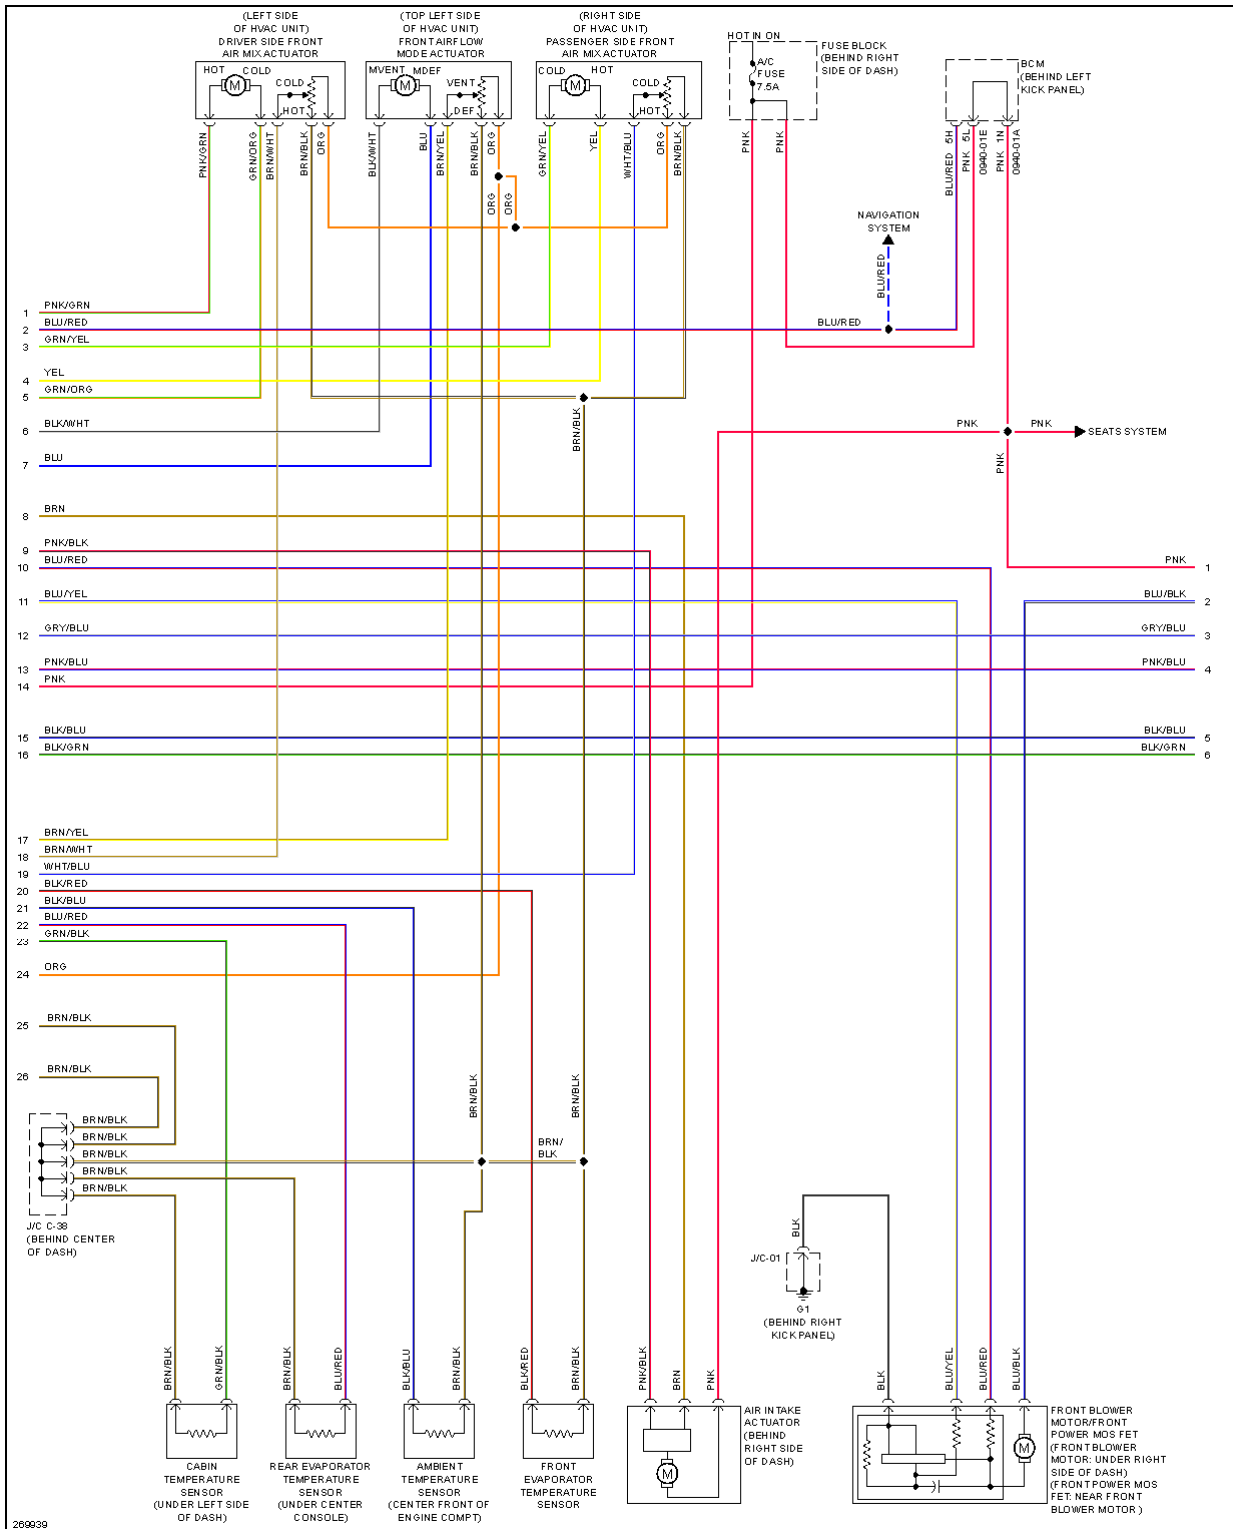

Fig. 4: Automatic A/C Circuit, Single Fan (1 of 3)

2007 Mazda CX-9 Grand Touring

2007 SYSTEM WIRING DIAGRAMS Mazda - CX-9