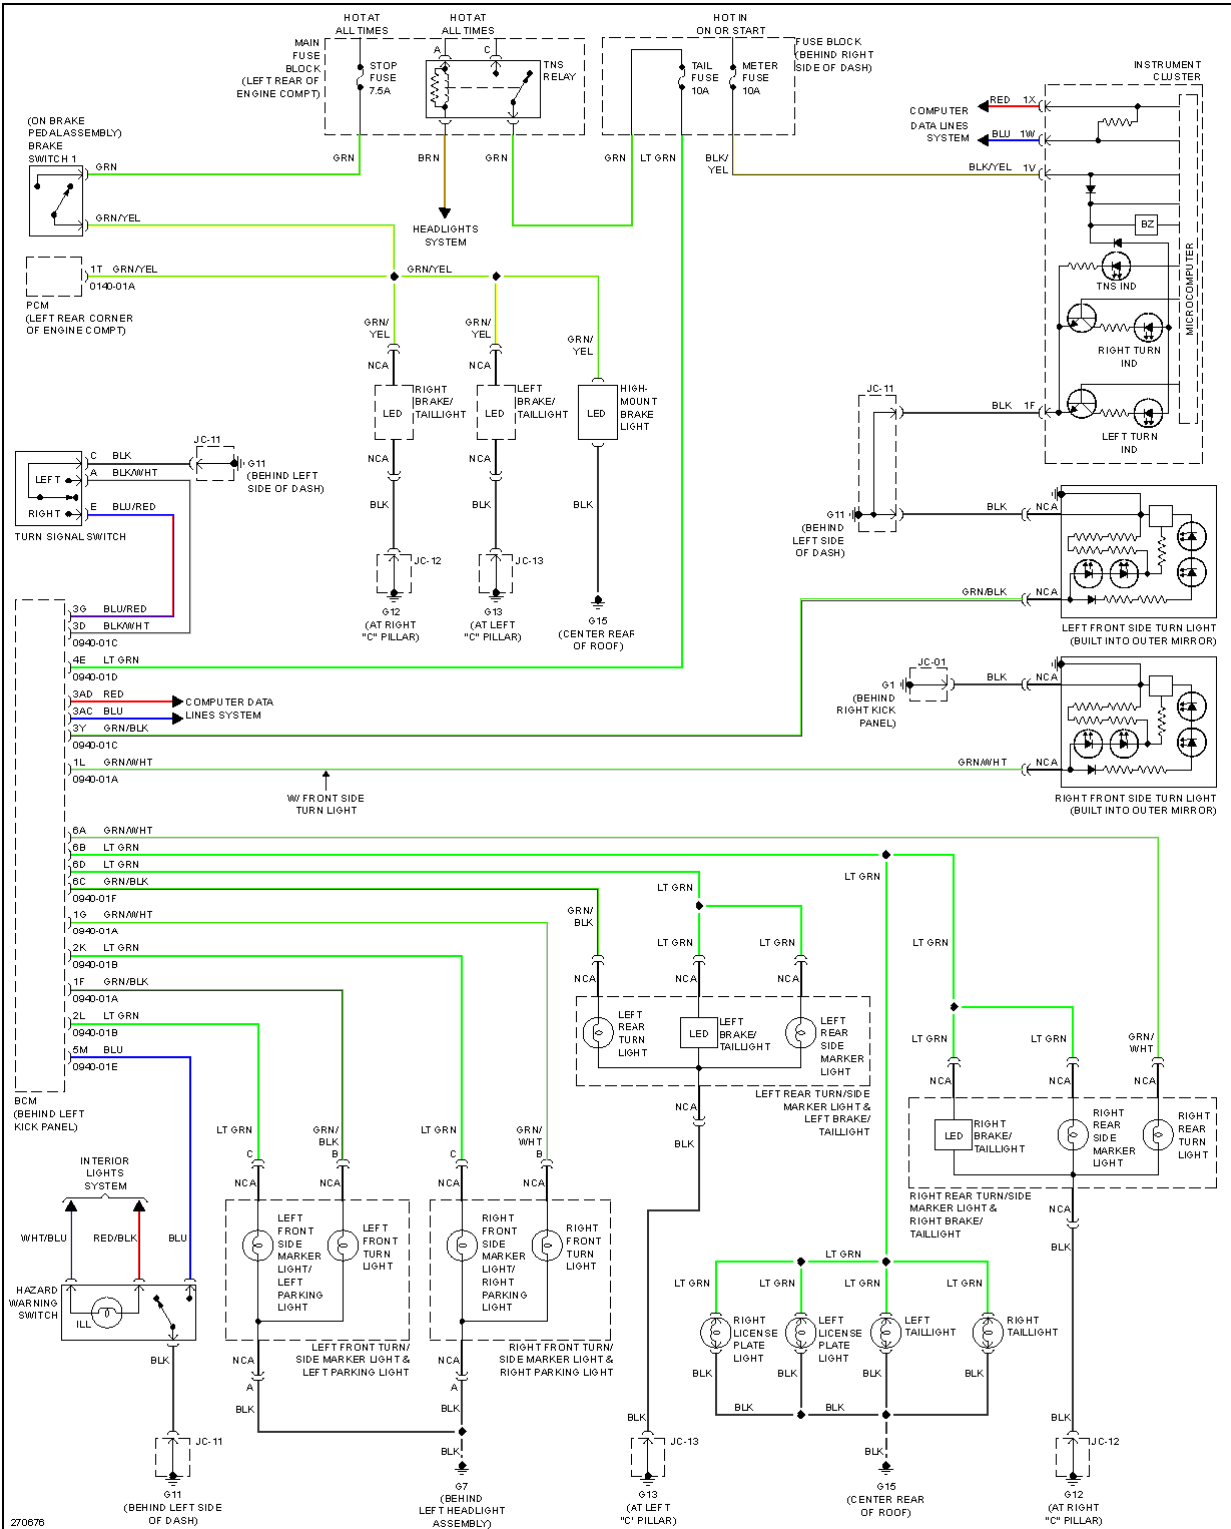

2007 Mazda CX-9 Grand Touring

2007 SYSTEM WIRING DIAGRAMS Mazda - CX-9

Fig. 20: Backup Lamps Circuit

2007 Mazda CX-9 Grand Touring

2007 SYSTEM WIRING DIAGRAMS Mazda - CX-9

Fig. 21: Exterior Lamps Circuit

GROUND DISTRIBUTION