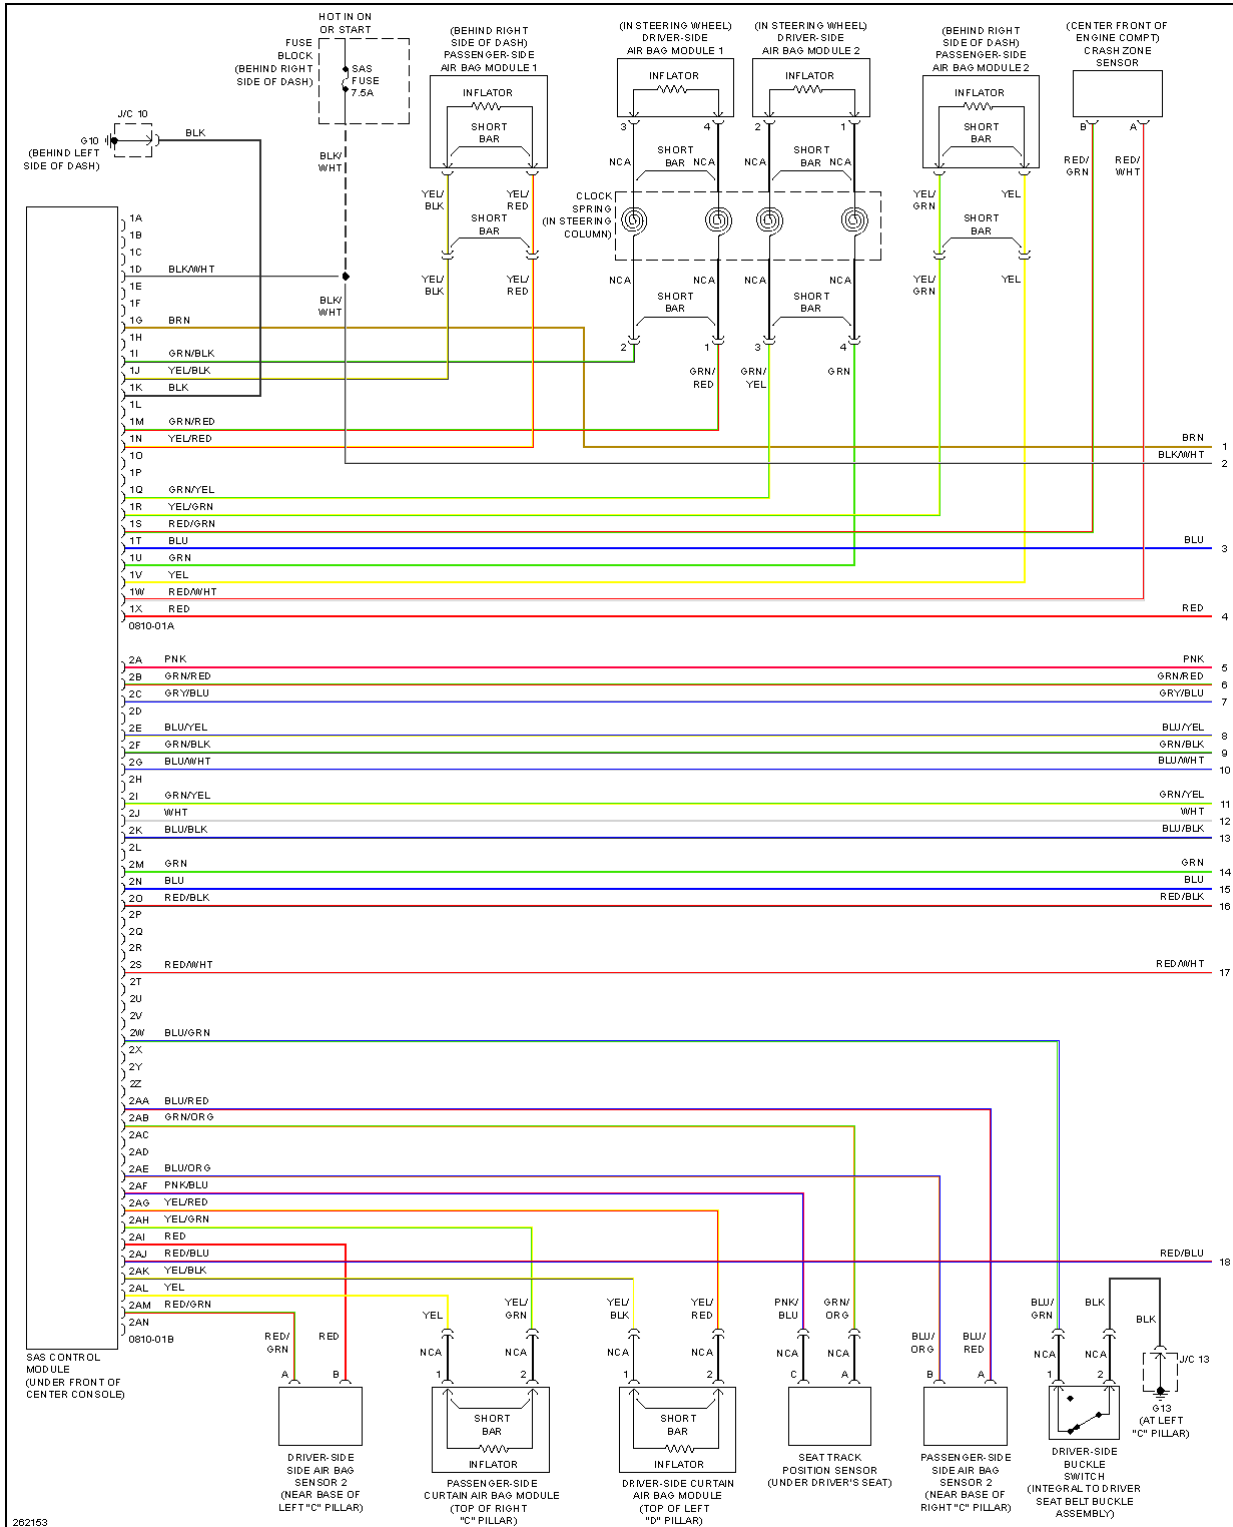

2007 Mazda CX-9 Grand Touring

2007 SYSTEM WIRING DIAGRAMS Mazda - CX-9

269831

Fig. 51: Shift Interlock Circuit

STARTING/CHARGING

2007 Mazda CX-9 Grand Touring

2007 SYSTEM WIRING DIAGRAMS Mazda - CX-9

2007 Mazda CX-9 Grand Touring

2007 SYSTEM WIRING DIAGRAMS Mazda - CX-9

Fig. 52: Charging Circuit

2007 Mazda CX-9 Grand Touring

2007 SYSTEM WIRING DIAGRAMS Mazda - CX-9

Fig. 53: Starting Circuit

SUPPLEMENTAL RESTRAINTS

2007 Mazda CX-9 Grand Touring

2007 SYSTEM WIRING DIAGRAMS Mazda - CX-9

2007 Mazda CX-9 Grand Touring

2007 SYSTEM WIRING DIAGRAMS Mazda - CX-9

Fig. 54: Supplemental Restraints Circuit (1 of 2)

2007 Mazda CX-9 Grand Touring

2007 SYSTEM WIRING DIAGRAMS Mazda - CX-9