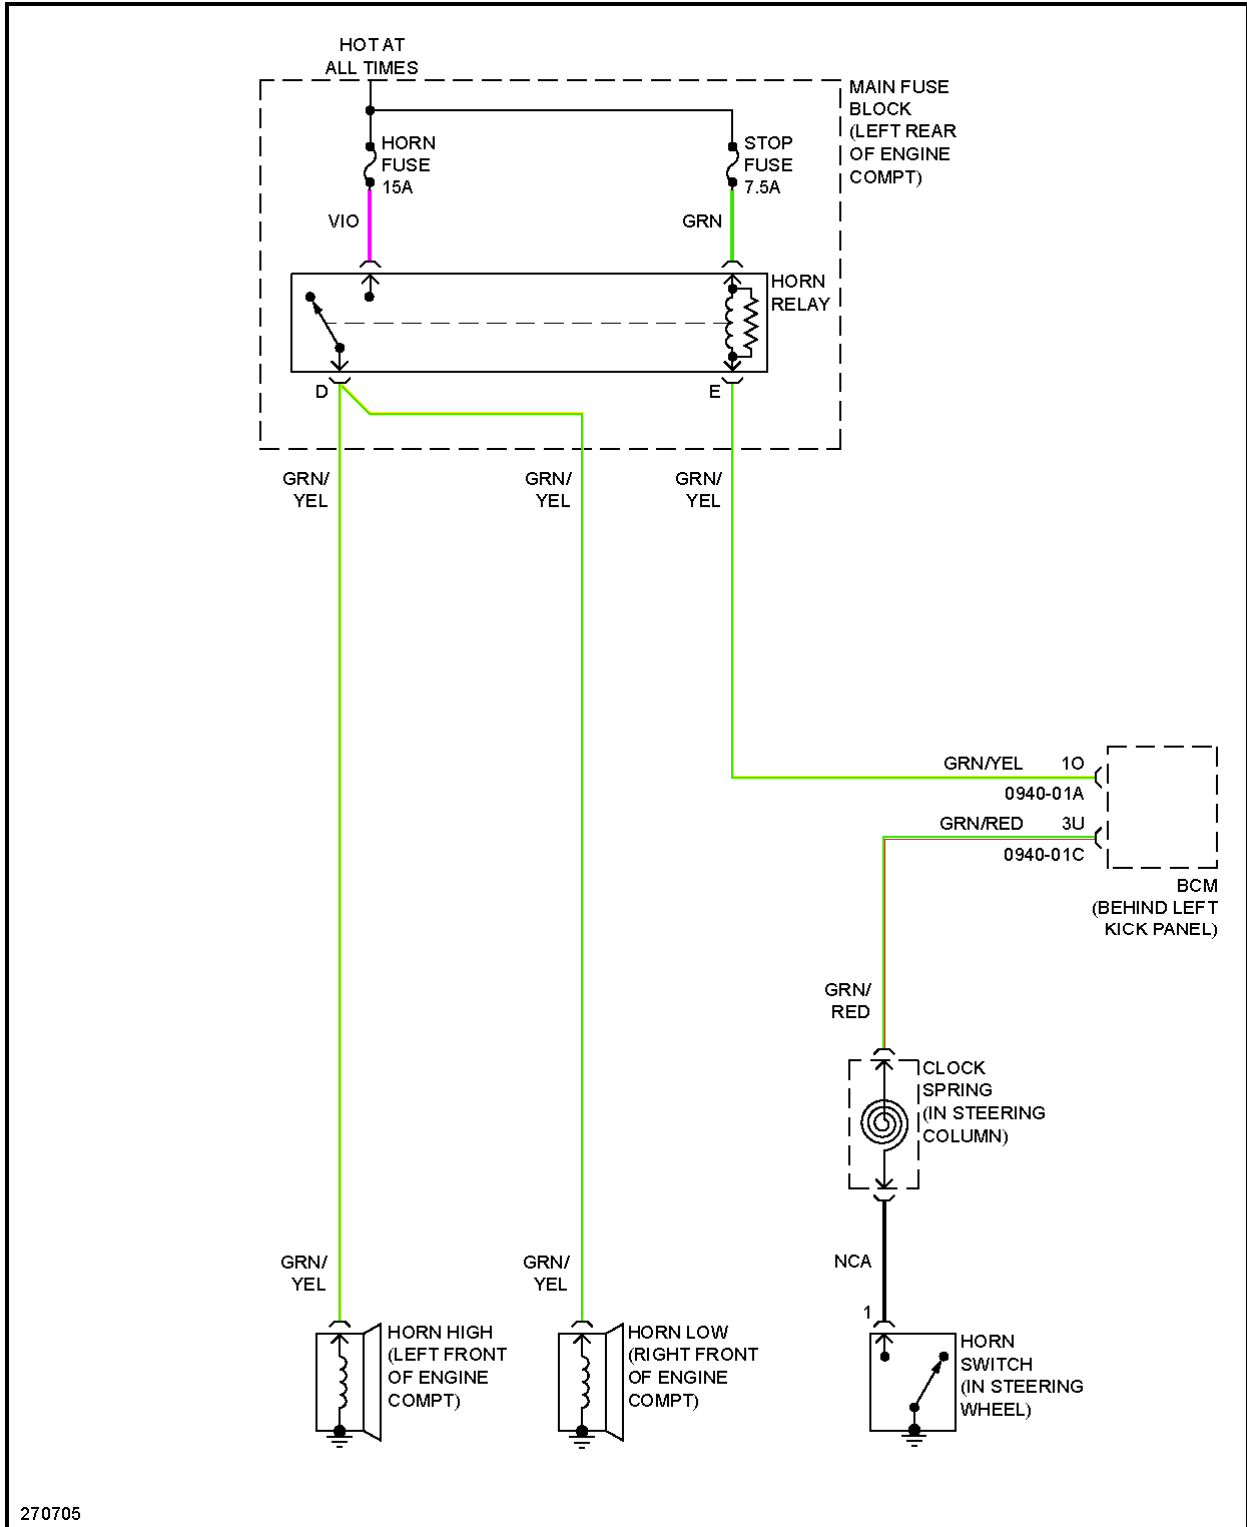

2007 SYSTEM WIRING DIAGRAMS Mazda - CX-9

Fig. 23: Headlights Circuit, W/ Auto Lights Off

Fig. 24: Headlights Circuit, W/O Auto Lights Off

HORN

2007 Mazda CX-9 Grand Touring

2007 SYSTEM WIRING DIAGRAMS Mazda - CX-9

Fig. 25: Horn Circuit

INSTRUMENT CLUSTER

2007 Mazda CX-9 Grand Touring

2007 SYSTEM WIRING DIAGRAMS Mazda - CX-9

2007 Mazda CX-9 Grand Touring

2007 SYSTEM WIRING DIAGRAMS Mazda - CX-9

Fig. 26: Instrument Cluster Circuit (1 of 2)