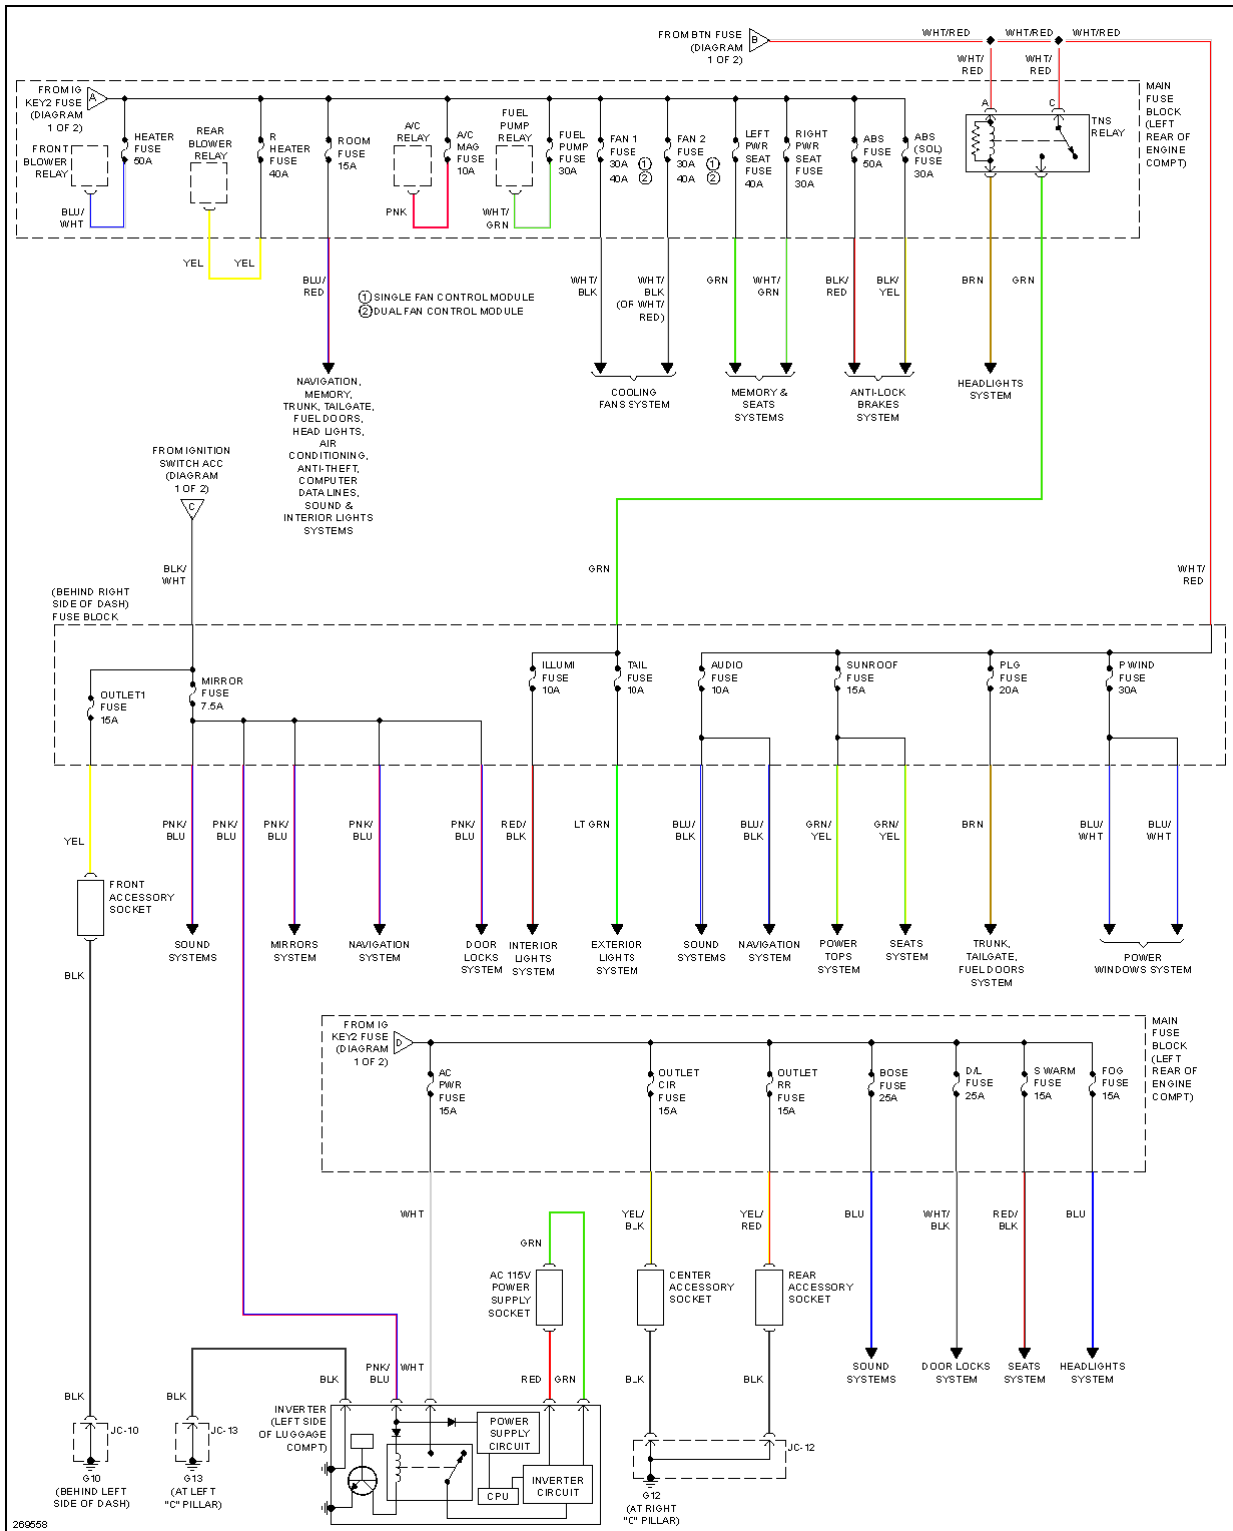

Fig. 32: Driver's Memory Seat Circuit (2 of 2)

NAVIGATION

2007 Mazda CX-9 Grand Touring

2007 SYSTEM WIRING DIAGRAMS Mazda - CX-9

Fig. 33: Navigation Circuit

POWER DISTRIBUTION

2007 Mazda CX-9 Grand Touring

2007 SYSTEM WIRING DIAGRAMS Mazda - CX-9

2007 Mazda CX-9 Grand Touring

2007 SYSTEM WIRING DIAGRAMS Mazda - CX-9

Fig. 34: Power Distribution Circuit (1 of 2)

2007 Mazda CX-9 Grand Touring

2007 SYSTEM WIRING DIAGRAMS Mazda - CX-9

Fig. 35: Power Distribution Circuit (2 of 2)

POWER DOOR LOCKS

2007 Mazda CX-9 Grand Touring

2007 SYSTEM WIRING DIAGRAMS Mazda - CX-9

Fig. 36: Door Lock Circuit

2007 Mazda CX-9 Grand Touring

2007 SYSTEM WIRING DIAGRAMS Mazda - CX-9

2007 Mazda CX-9 Grand Touring