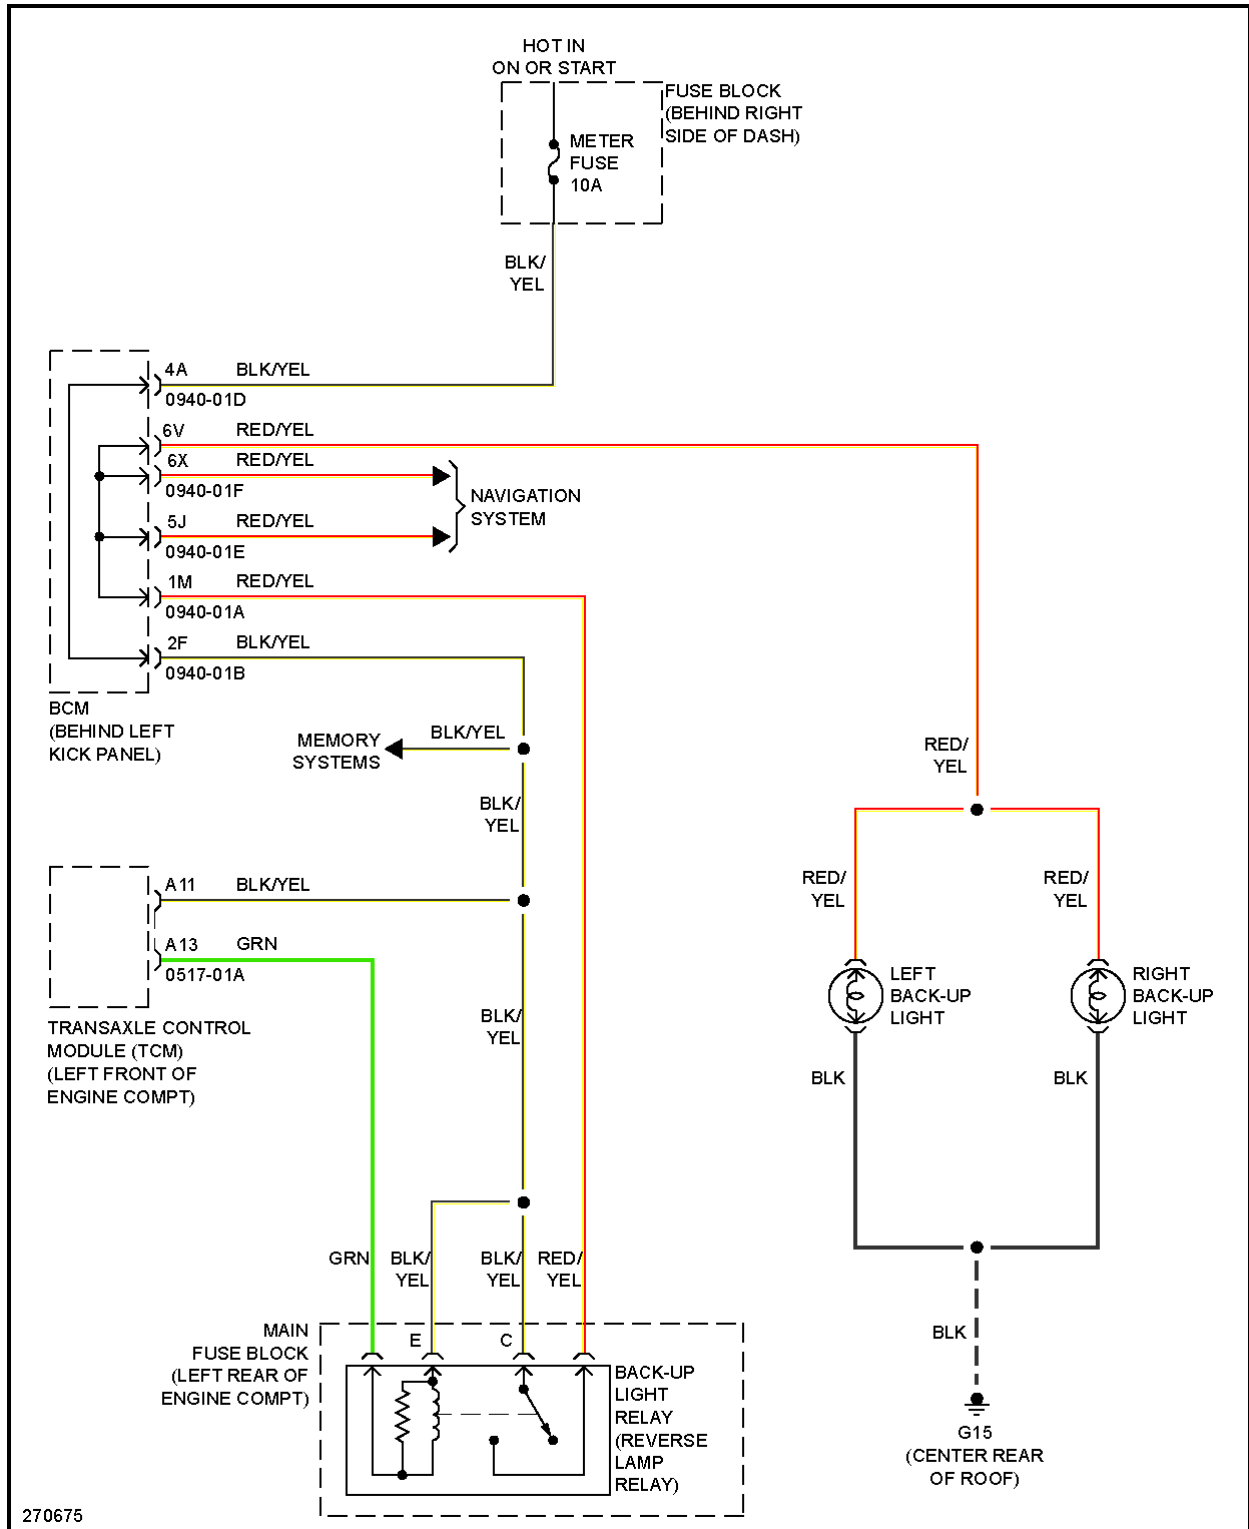

2007 Mazda CX-9 Grand Touring

2007 SYSTEM WIRING DIAGRAMS Mazda - CX-9

Fig. 19: 3.5L, Engine Performance Circuit (4 of 4)

EXTERIOR LIGHTS

2007 Mazda CX-9 Grand Touring

2007 SYSTEM WIRING DIAGRAMS Mazda - CX-9