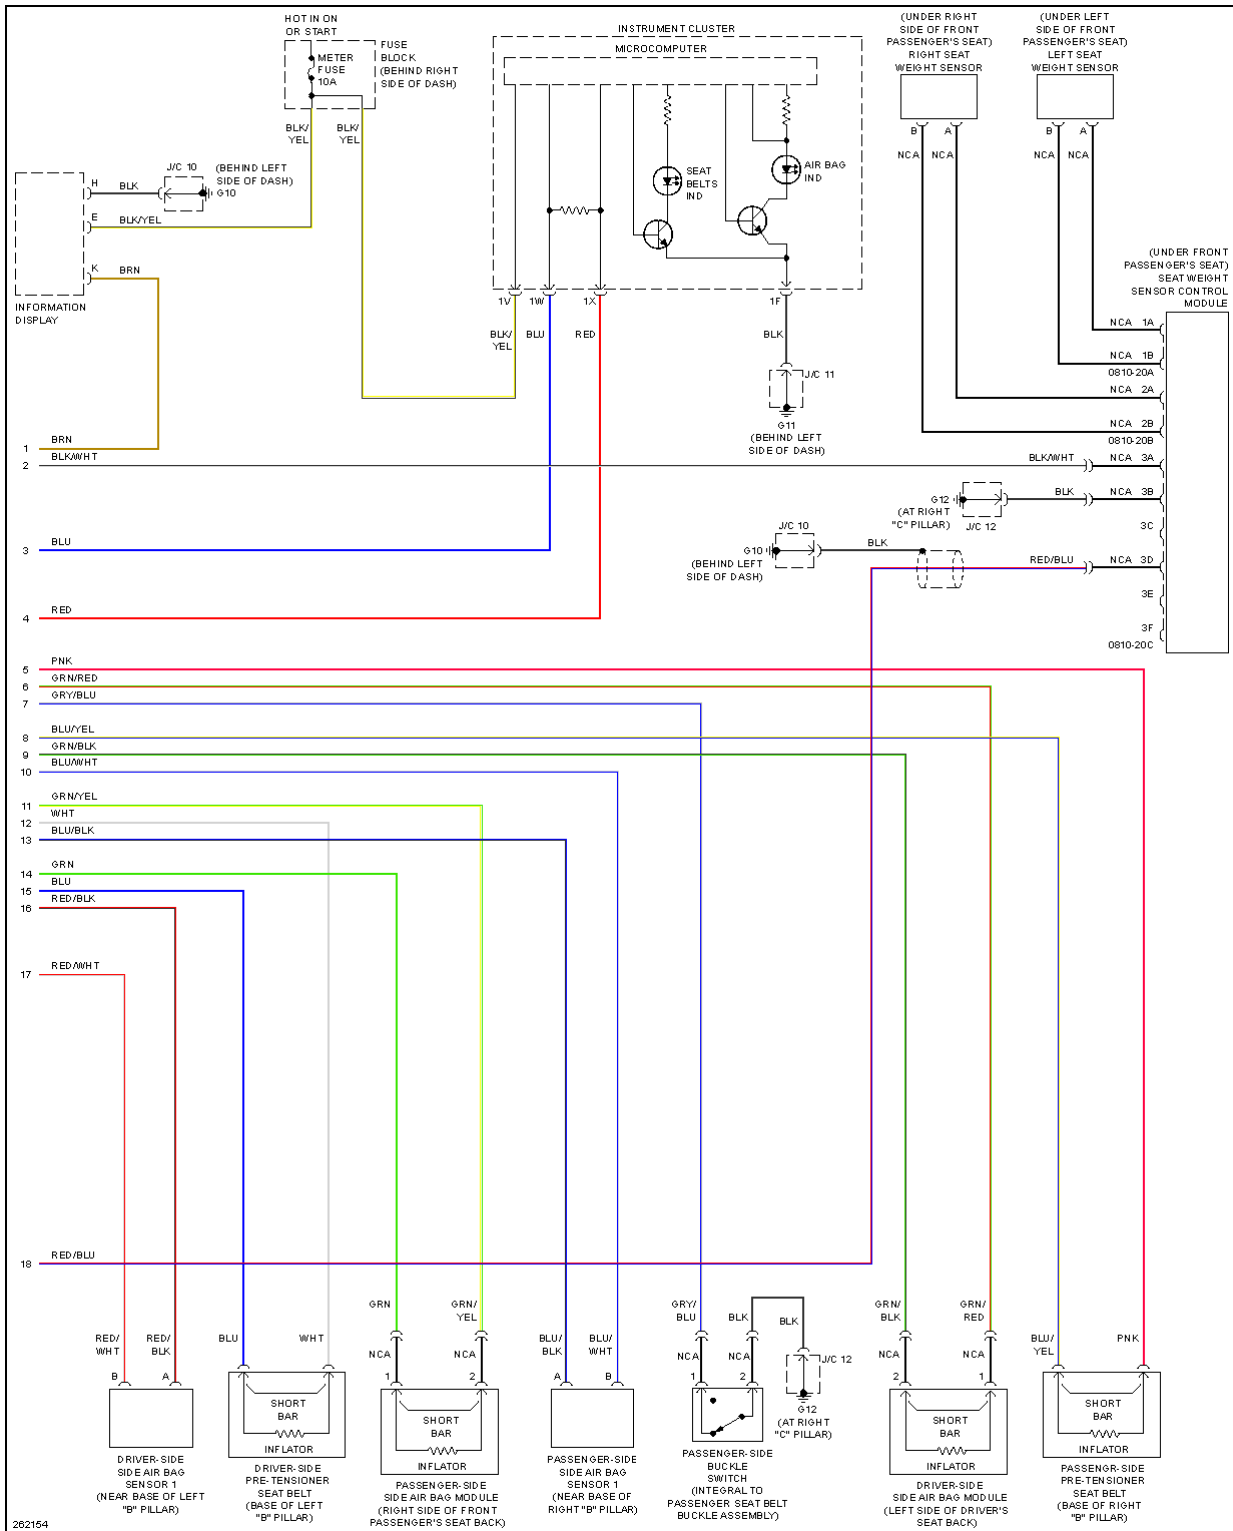

2007 SYSTEM WIRING DIAGRAMS Mazda - CX-9

Fig. 52: Charging Circuit

2007 Mazda CX-9 Grand Touring

2007 SYSTEM WIRING DIAGRAMS Mazda - CX-9

Fig. 53: Starting Circuit

SUPPLEMENTAL RESTRAINTS

2007 Mazda CX-9 Grand Touring

2007 SYSTEM WIRING DIAGRAMS Mazda - CX-9

2007 Mazda CX-9 Grand Touring

2007 SYSTEM WIRING DIAGRAMS Mazda - CX-9

Fig. 54: Supplemental Restraints Circuit (1 of 2)

2007 Mazda CX-9 Grand Touring

2007 SYSTEM WIRING DIAGRAMS Mazda - CX-9

Fig. 55: Supplemental Restraints Circuit (2 of 2)

TRANSMISSION

2007 Mazda CX-9 Grand Touring

2007 SYSTEM WIRING DIAGRAMS Mazda - CX-9

2007 Mazda CX-9 Grand Touring

2007 SYSTEM WIRING DIAGRAMS Mazda - CX-9

Fig. 56: 4WD Circuit

2007 Mazda CX-9 Grand Touring

2007 SYSTEM WIRING DIAGRAMS Mazda - CX-9

Fig. 57: A/T Circuit

TRUNK, TAILGATE, FUEL DOOR

2007 Mazda CX-9 Grand Touring

2007 SYSTEM WIRING DIAGRAMS Mazda - CX-9

Fig. 58: Power Liftgate Circuit