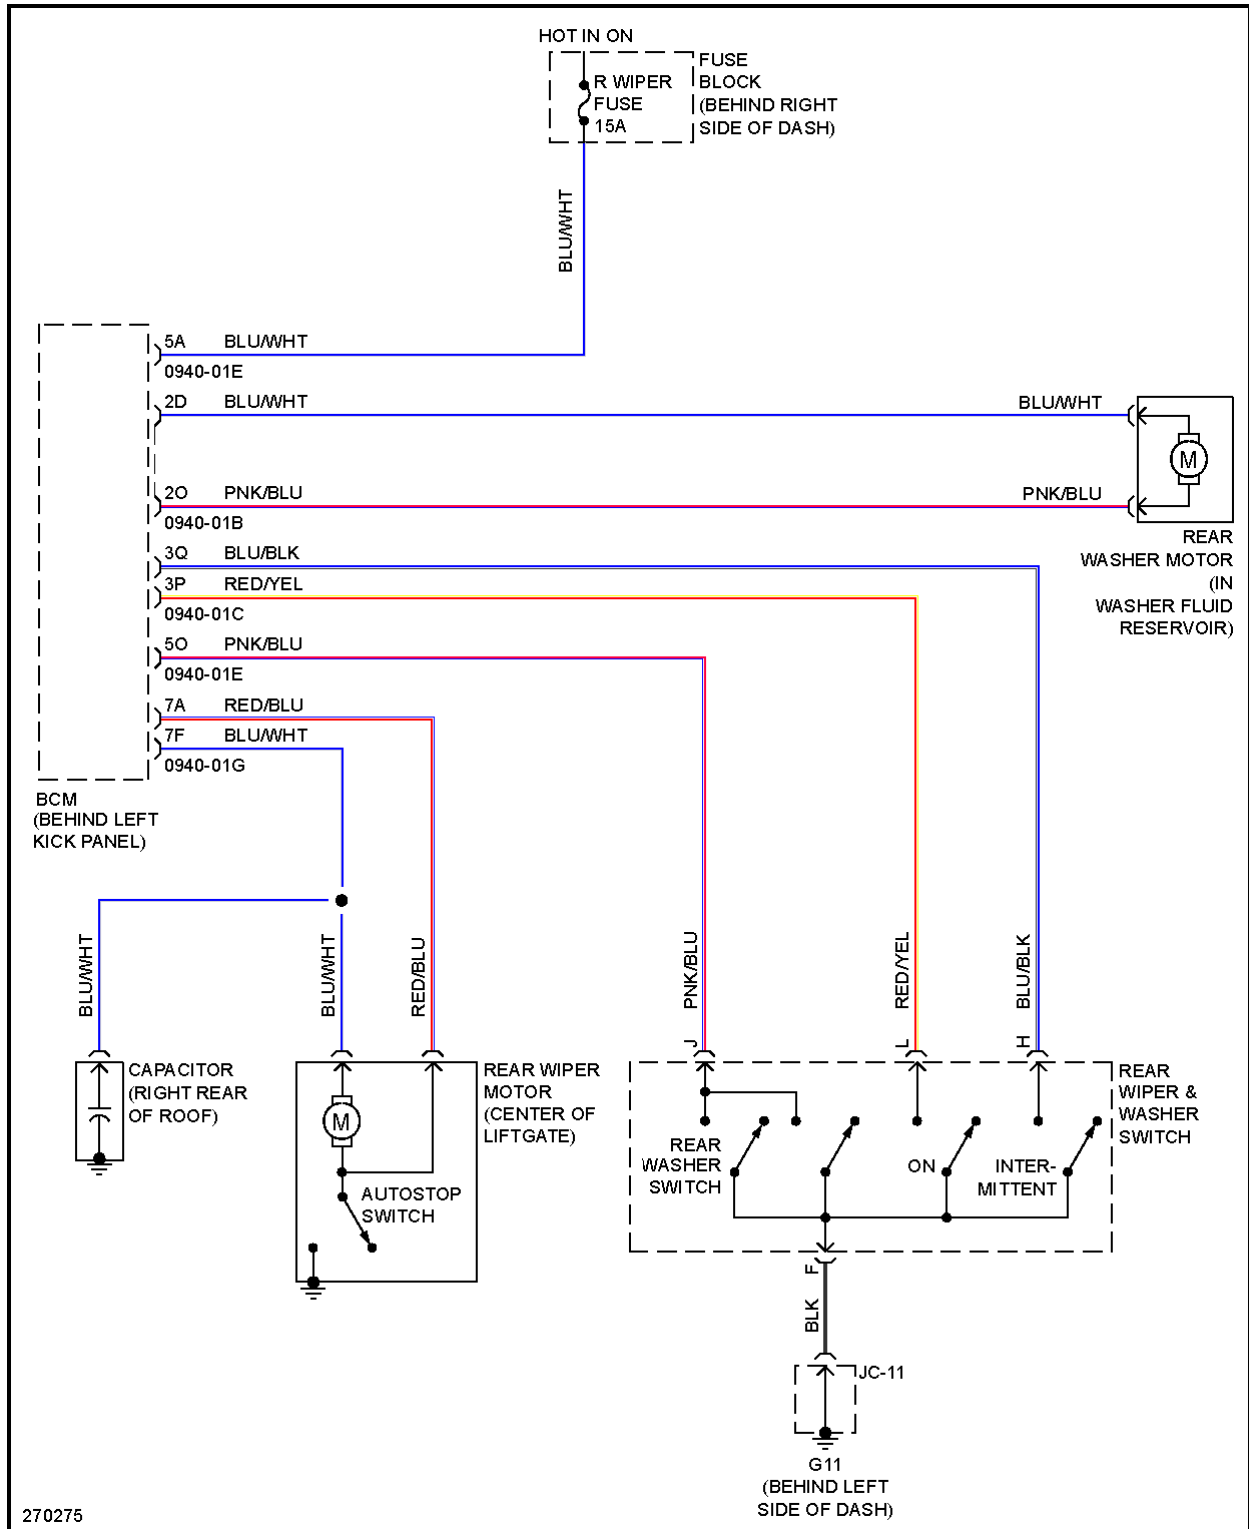

2007 Mazda CX-9 Grand Touring

2007 SYSTEM WIRING DIAGRAMS Mazda - CX-9

Fig. 57: A/T Circuit

TRUNK, TAILGATE, FUEL DOOR

2007 Mazda CX-9 Grand Touring

2007 SYSTEM WIRING DIAGRAMS Mazda - CX-9

Fig. 58: Power Liftgate Circuit

WARNING SYSTEMS

2007 Mazda CX-9 Grand Touring

2007 SYSTEM WIRING DIAGRAMS Mazda - CX-9

Fig. 59: Warning Systems Circuit

WIPER/WASHER

2007 Mazda CX-9 Grand Touring

2007 SYSTEM WIRING DIAGRAMS Mazda - CX-9

Fig. 60: Front Wiper/Washer Circuit, W/ Automatic Wiper

2007 Mazda CX-9 Grand Touring

2007 SYSTEM WIRING DIAGRAMS Mazda - CX-9

Fig. 61: Front Wiper/Washer Circuit, W/O Automatic Wiper

2007 Mazda CX-9 Grand Touring

2007 SYSTEM WIRING DIAGRAMS Mazda - CX-9

2007 Mazda CX-9 Grand Touring