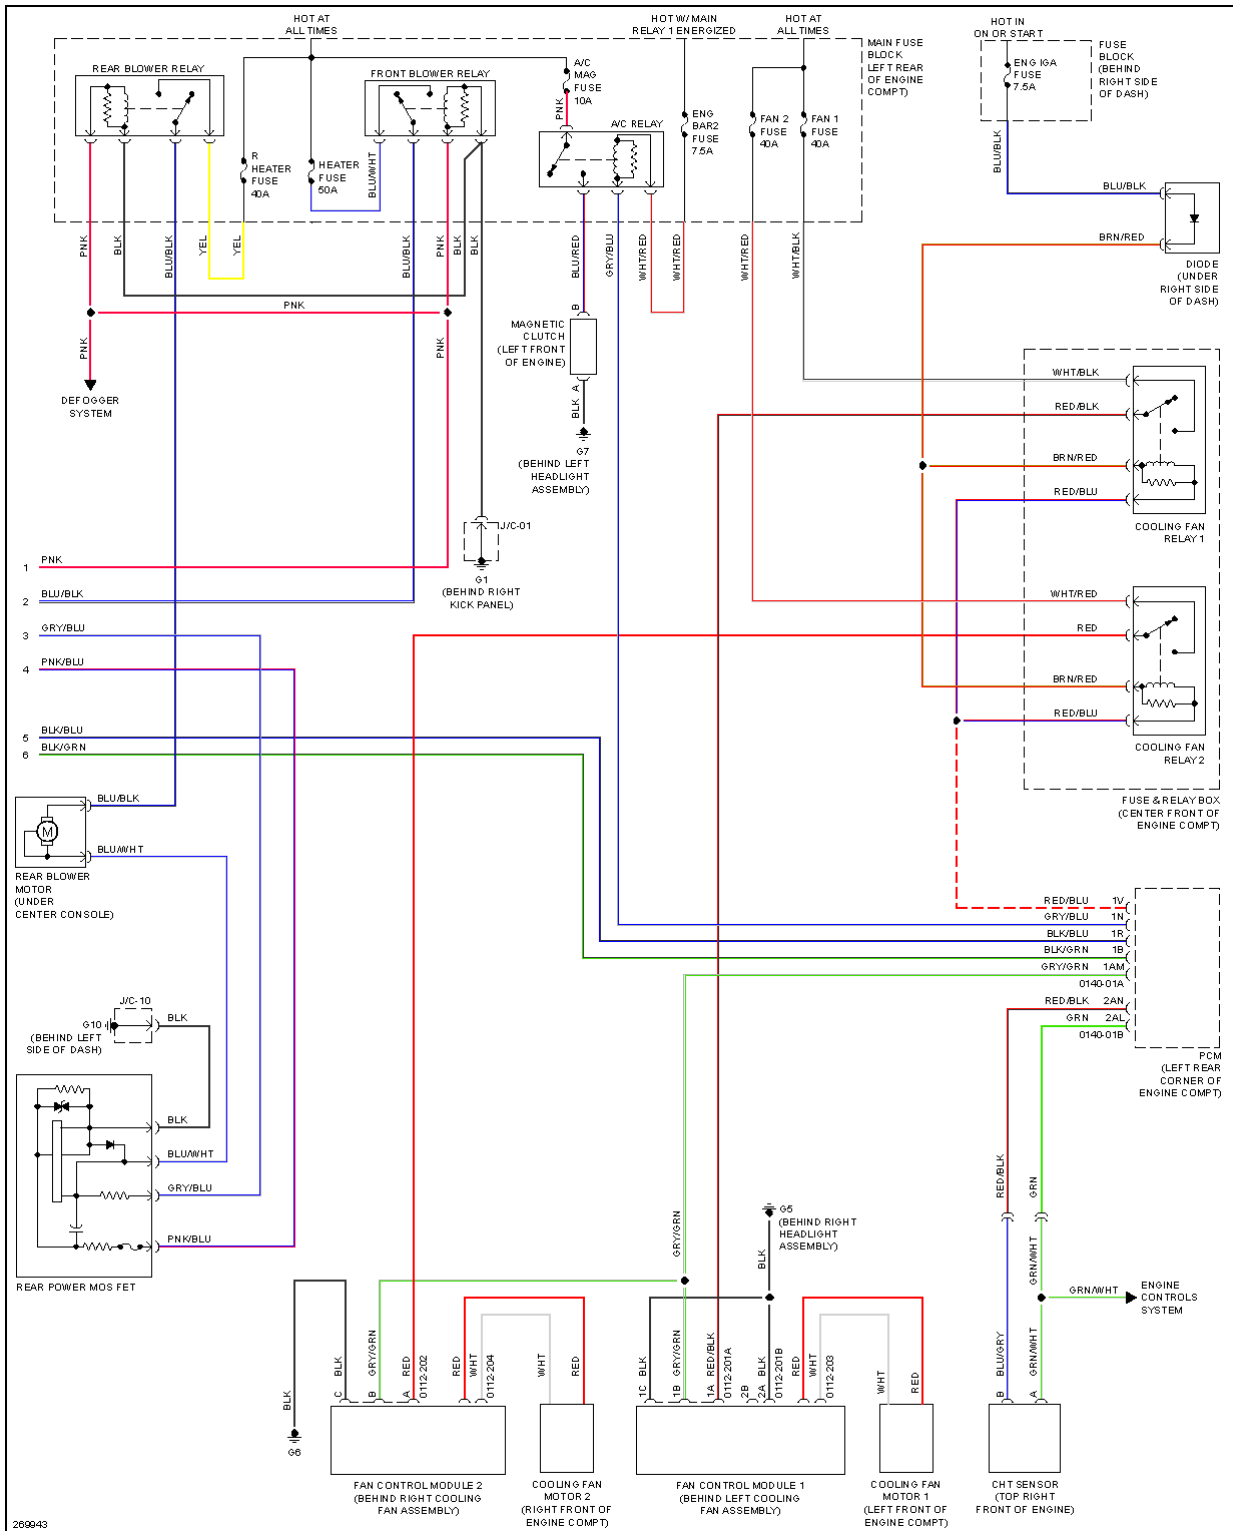

Fig. 2: Automatic A/C Circuit, Dual Fans (2 of 3)

2007 Mazda CX-9 Grand Touring

2007 SYSTEM WIRING DIAGRAMS Mazda - CX-9