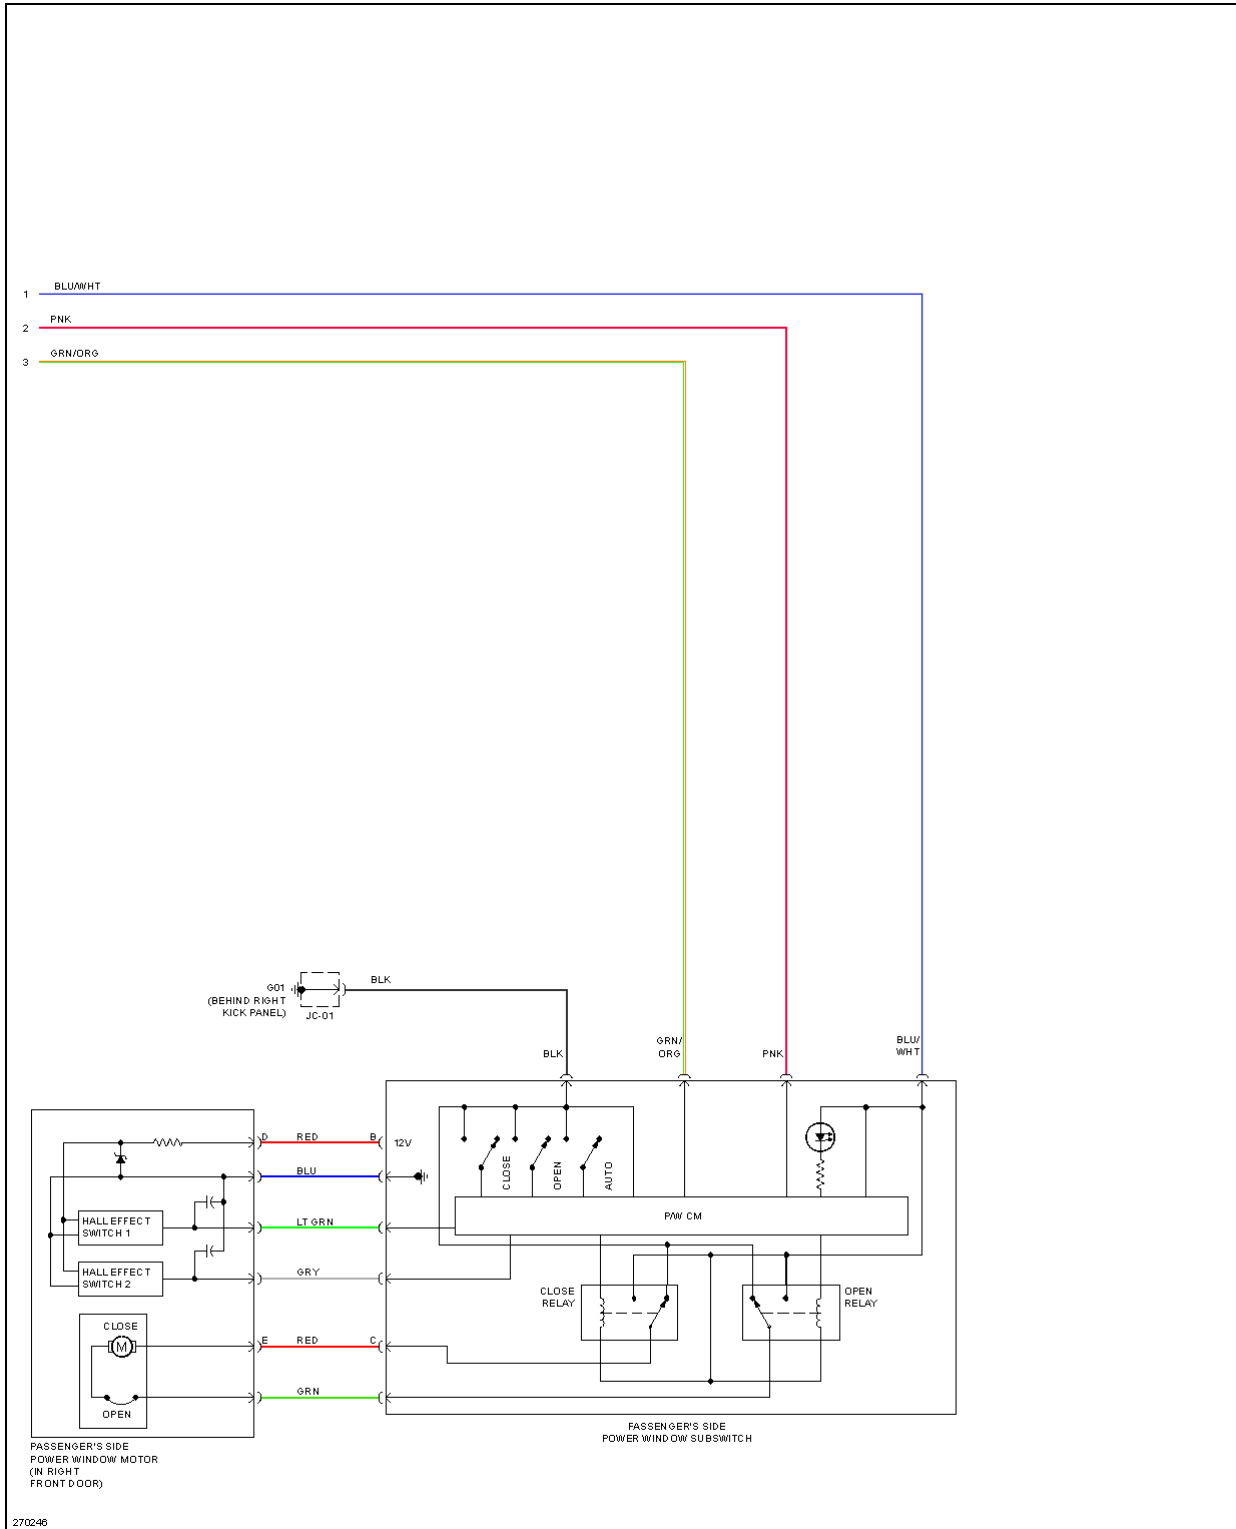

2007 Mazda CX-9 Grand Touring

2007 SYSTEM WIRING DIAGRAMS Mazda - CX-9

Fig. 44: Power Top/Sunroof Circuit

POWER WINDOWS

2007 Mazda CX-9 Grand Touring

2007 SYSTEM WIRING DIAGRAMS Mazda - CX-9

2007 Mazda CX-9 Grand Touring

2007 SYSTEM WIRING DIAGRAMS Mazda - CX-9

Fig. 45: Power Windows Circuit (1 of 2)

2007 Mazda CX-9 Grand Touring

2007 SYSTEM WIRING DIAGRAMS Mazda - CX-9

Fig. 46: Power Windows Circuit (2 of 2)

RADIO

2007 Mazda CX-9 Grand Touring

2007 SYSTEM WIRING DIAGRAMS Mazda - CX-9

2007 Mazda CX-9 Grand Touring

2007 SYSTEM WIRING DIAGRAMS Mazda - CX-9

Fig. 47: Radio Circuit, W/ Base Radio

2007 Mazda CX-9 Grand Touring

2007 SYSTEM WIRING DIAGRAMS Mazda - CX-9