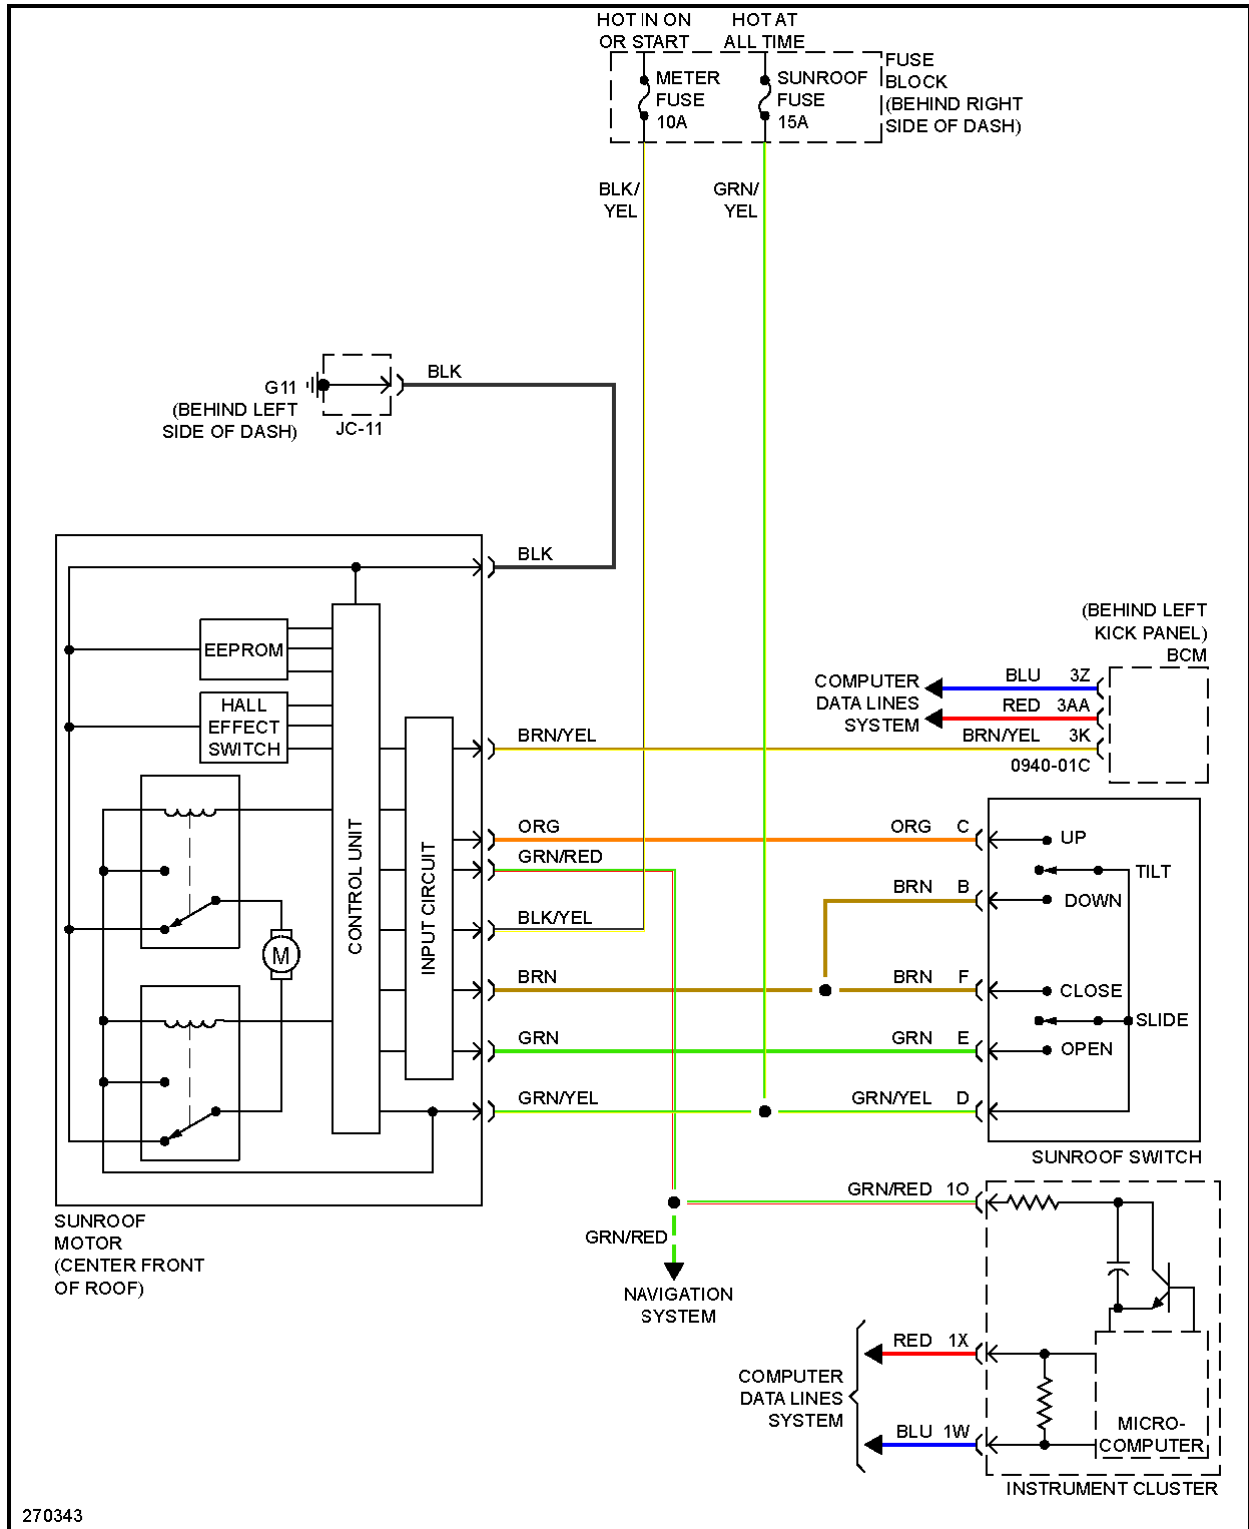

2007 Mazda CX-9 Grand Touring

2007 SYSTEM WIRING DIAGRAMS Mazda - CX-9

Fig. 42: Lumbar Circuit

2007 Mazda CX-9 Grand Touring

2007 SYSTEM WIRING DIAGRAMS Mazda - CX-9

Fig. 43: Passenger Power Seat Circuit

POWER TOP/SUNROOF

2007 Mazda CX-9 Grand Touring

2007 SYSTEM WIRING DIAGRAMS Mazda - CX-9

Fig. 44: Power Top/Sunroof Circuit

POWER WINDOWS

2007 Mazda CX-9 Grand Touring

2007 SYSTEM WIRING DIAGRAMS Mazda - CX-9

2007 Mazda CX-9 Grand Touring

2007 SYSTEM WIRING DIAGRAMS Mazda - CX-9

Fig. 45: Power Windows Circuit (1 of 2)

2007 Mazda CX-9 Grand Touring

2007 SYSTEM WIRING DIAGRAMS Mazda - CX-9

Fig. 46: Power Windows Circuit (2 of 2)

RADIO

2007 Mazda CX-9 Grand Touring