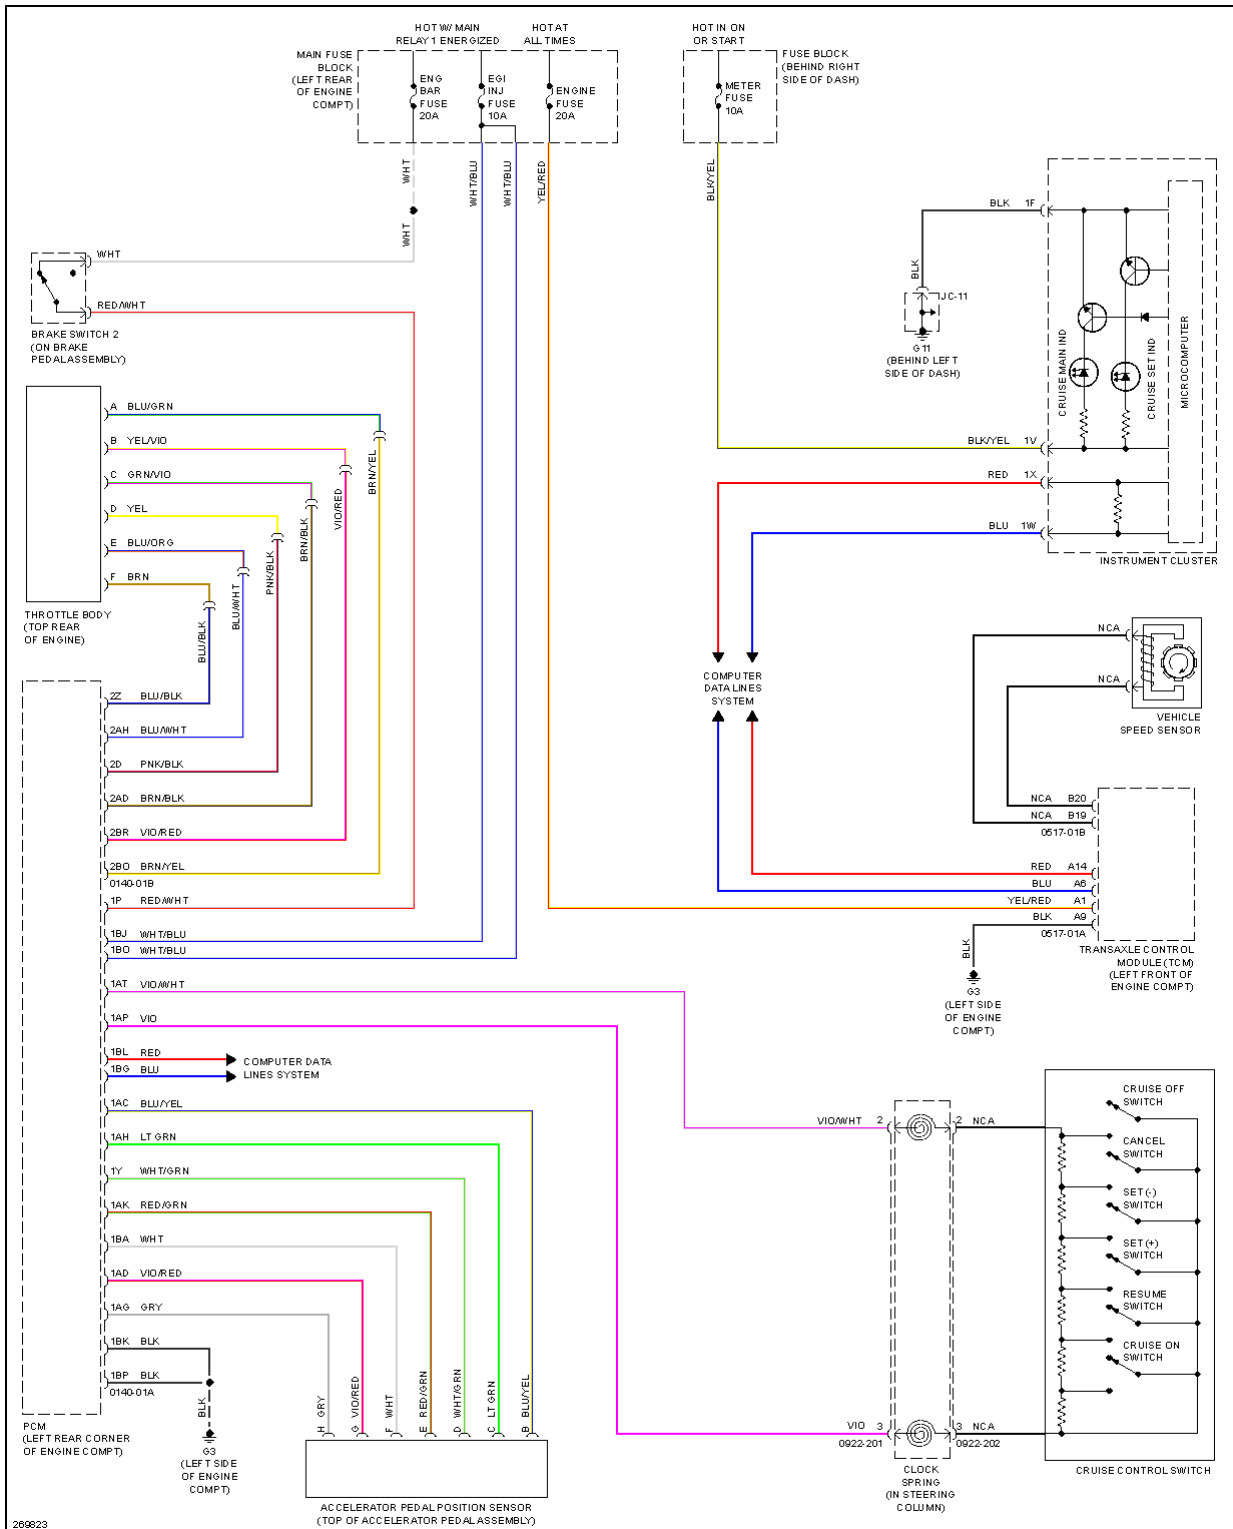

2007 SYSTEM WIRING DIAGRAMS Mazda - CX-9

Fig. 13: Cooling Fan Circuit, Single Fan

CRUISE CONTROL

2007 Mazda CX-9 Grand Touring

2007 SYSTEM WIRING DIAGRAMS Mazda - CX-9

Fig. 14: Cruise Control Circuit

DEFOGGERS