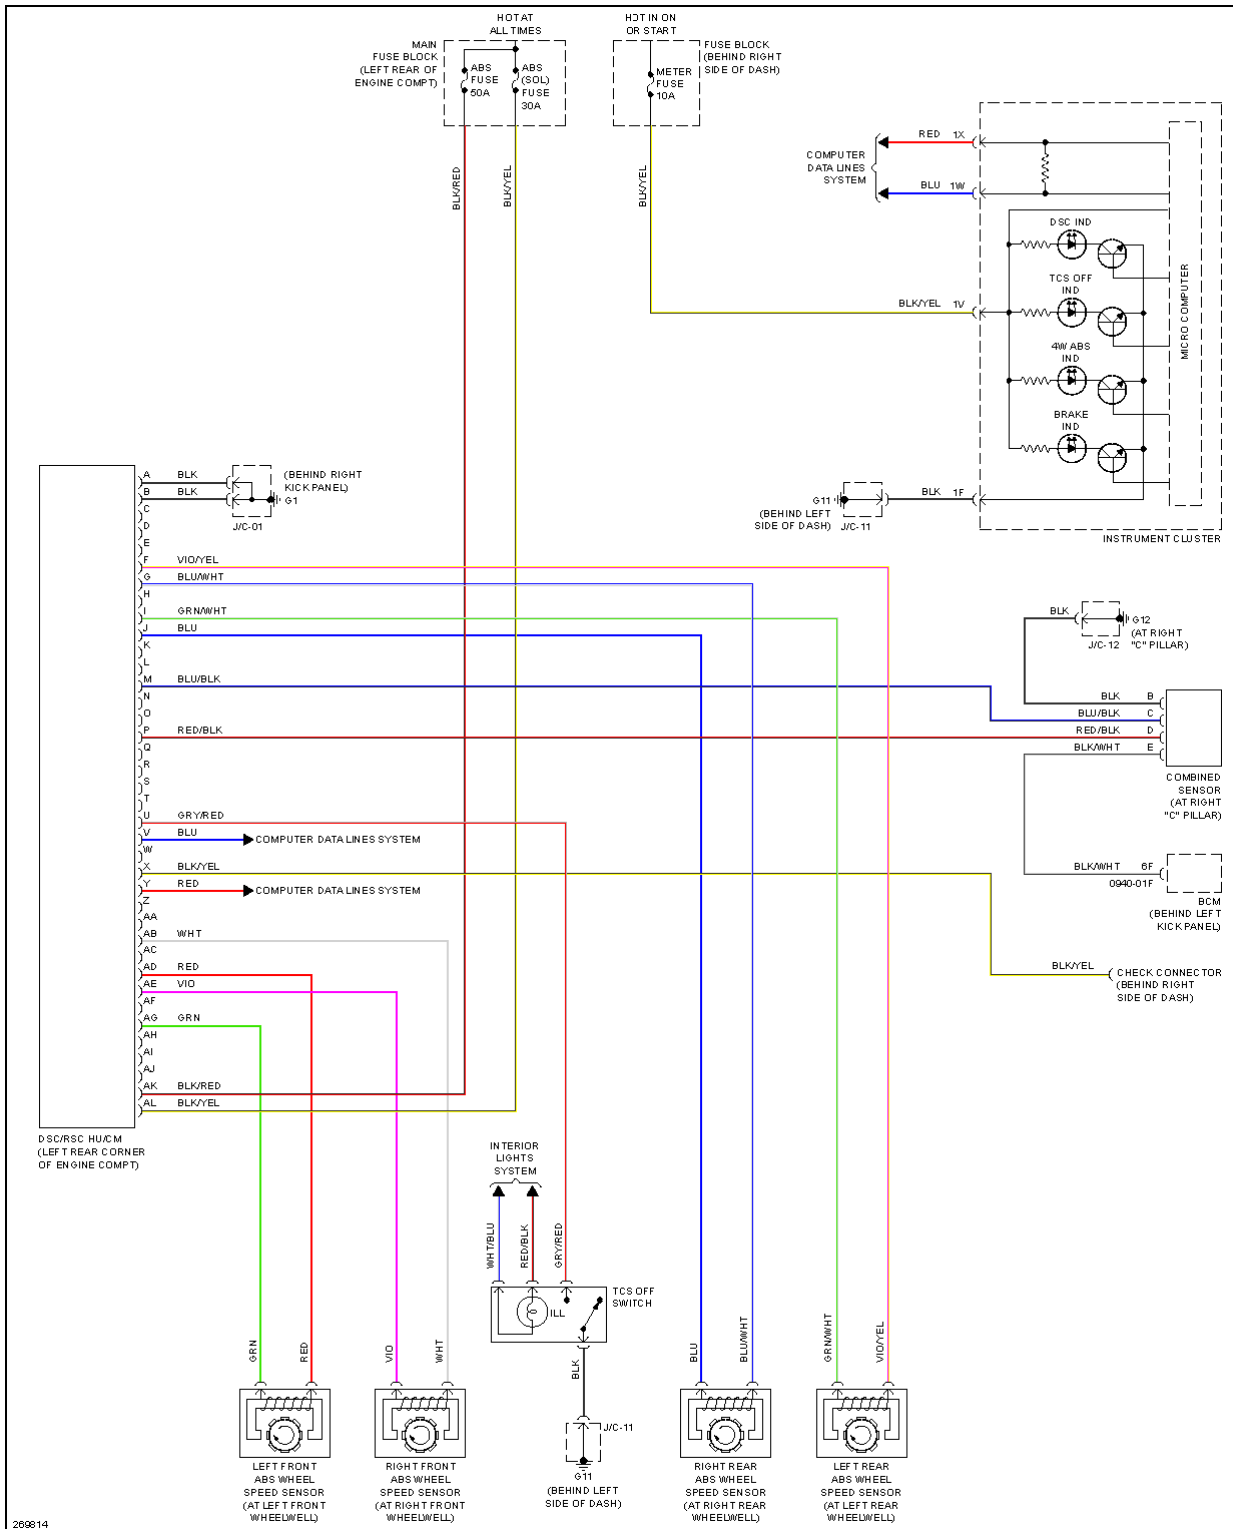

ANTI-LOCK BRAKES

2007 Mazda CX-9 Grand Touring

2007 SYSTEM WIRING DIAGRAMS Mazda - CX-9

Fig. 7: Anti-lock Brakes Circuit

ANTI-THEFT

2007 Mazda CX-9 Grand Touring

2007 SYSTEM WIRING DIAGRAMS Mazda - CX-9

2007 Mazda CX-9 Grand Touring

2007 SYSTEM WIRING DIAGRAMS Mazda - CX-9

Fig. 8: Forced Entry Circuit

2007 Mazda CX-9 Grand Touring

2007 SYSTEM WIRING DIAGRAMS Mazda - CX-9

Fig. 9: Immobilizer Circuit

BODY CONTROL MODULES

2007 Mazda CX-9 Grand Touring