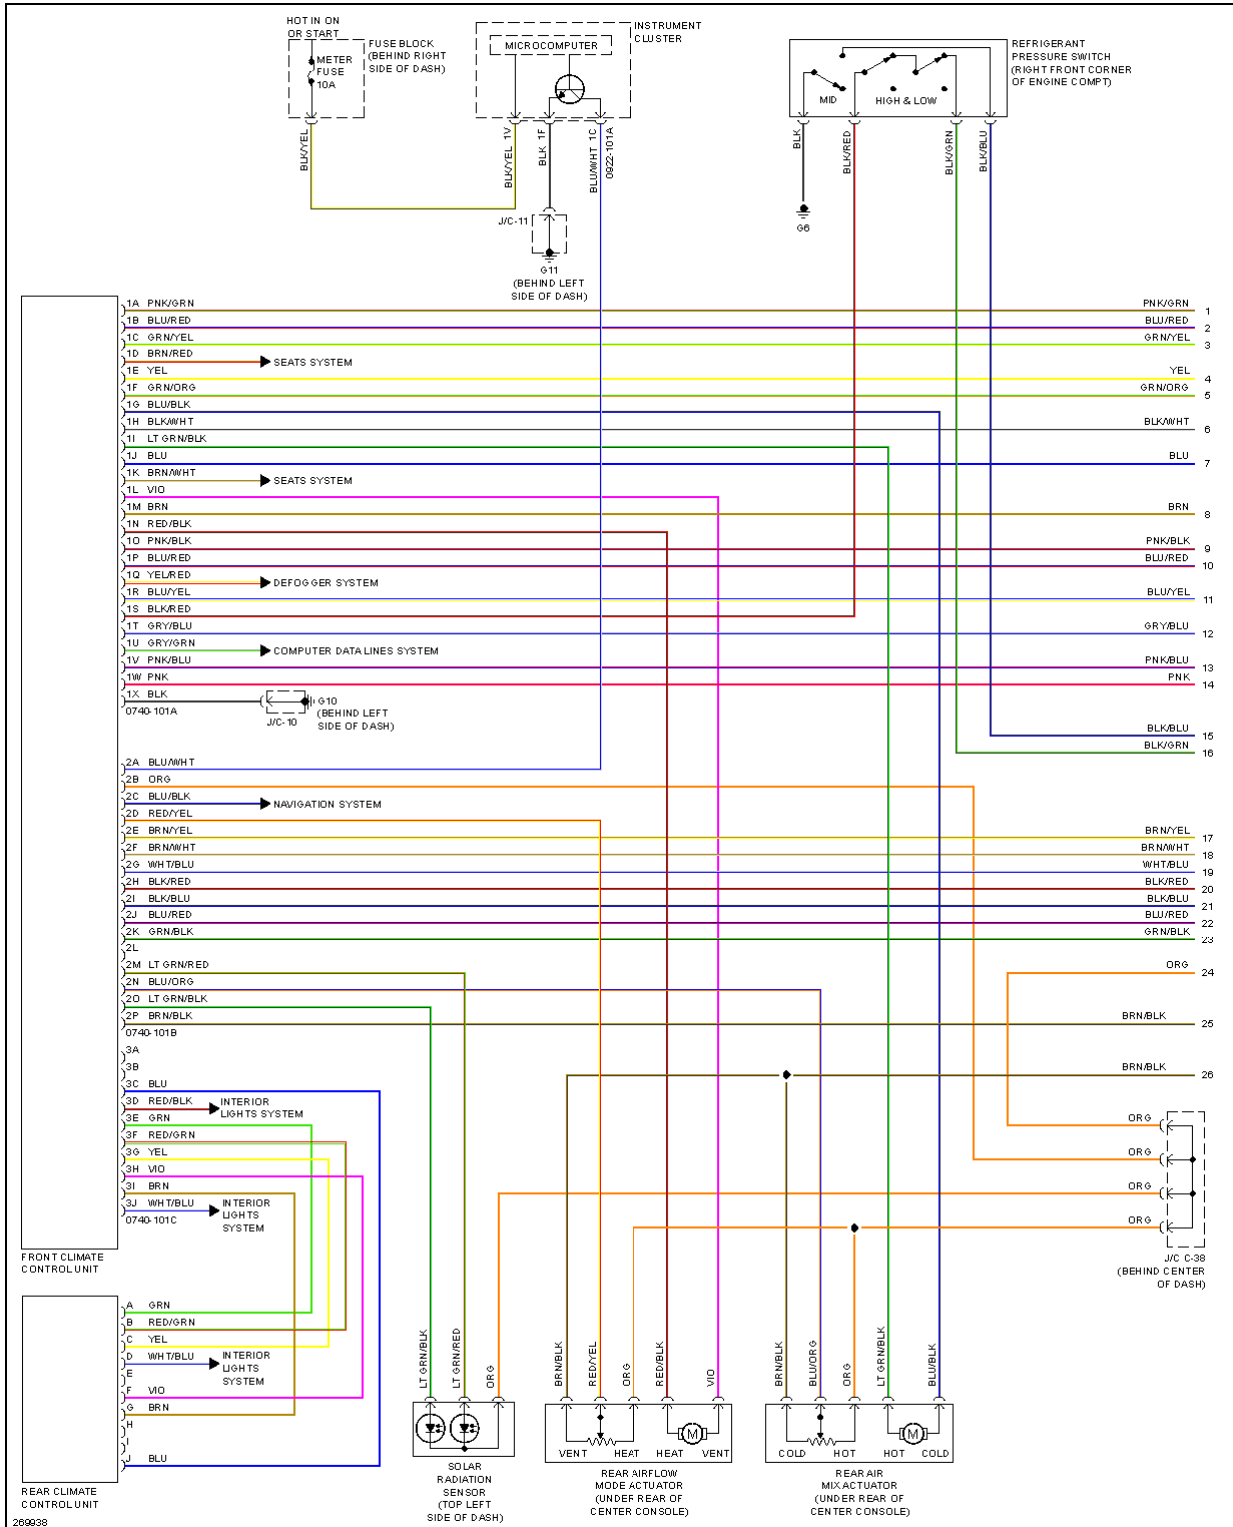

2007 SYSTEM WIRING DIAGRAMS Mazda - CX-9

2007 Mazda CX-9 Grand Touring

2007 SYSTEM WIRING DIAGRAMS Mazda - CX-9

Fig. 3: Automatic A/C Circuit, Dual Fans (3 of 3)

2007 Mazda CX-9 Grand Touring

2007 SYSTEM WIRING DIAGRAMS Mazda - CX-9