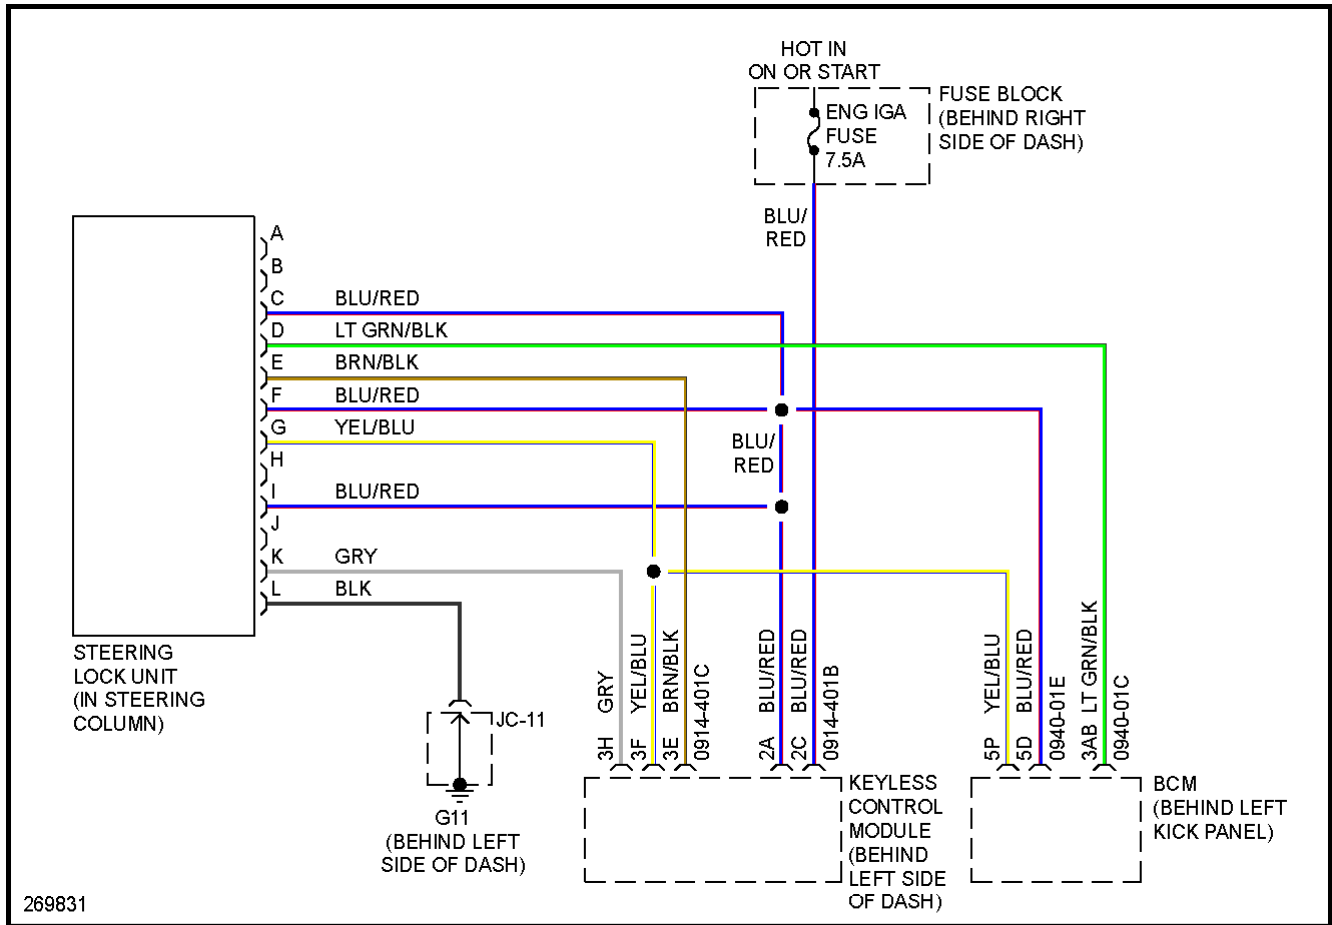

2007 SYSTEM WIRING DIAGRAMS Mazda - CX-9

Fig. 49: Radio Circuit, W/ Bose (2 of 2)

2007 Mazda CX-9 Grand Touring

2007 SYSTEM WIRING DIAGRAMS Mazda - CX-9

Fig. 50: Rear Seat Entertainment Circuit

SHIFT INTERLOCK

2007 Mazda CX-9 Grand Touring

2007 SYSTEM WIRING DIAGRAMS Mazda - CX-9

269831

Fig. 51: Shift Interlock Circuit

STARTING/CHARGING

2007 Mazda CX-9 Grand Touring

2007 SYSTEM WIRING DIAGRAMS Mazda - CX-9

2007 Mazda CX-9 Grand Touring