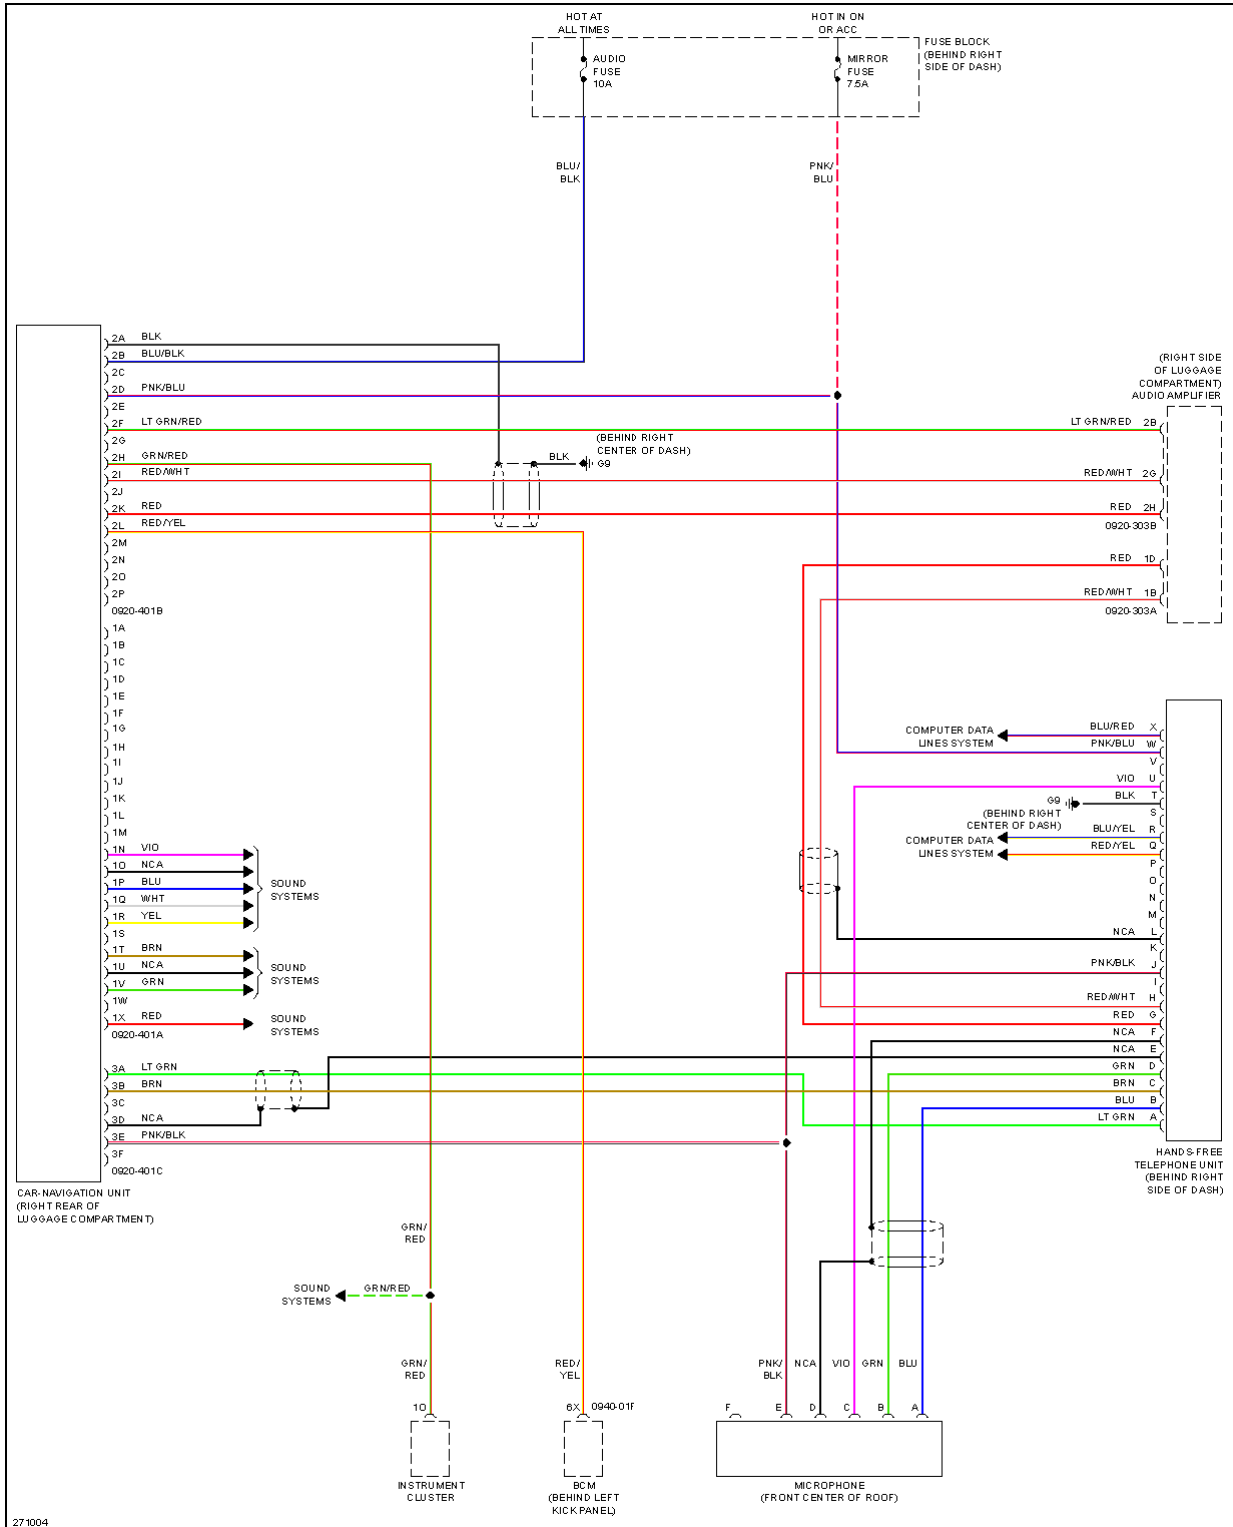

2007 SYSTEM WIRING DIAGRAMS Mazda - CX-9

2007 Mazda CX-9 Grand Touring

2007 SYSTEM WIRING DIAGRAMS Mazda - CX-9

Fig. 31: Driver's Memory Seat Circuit (1 of 2)

2007 Mazda CX-9 Grand Touring

2007 SYSTEM WIRING DIAGRAMS Mazda - CX-9

Fig. 32: Driver's Memory Seat Circuit (2 of 2)

NAVIGATION

2007 Mazda CX-9 Grand Touring

2007 SYSTEM WIRING DIAGRAMS Mazda - CX-9

Fig. 33: Navigation Circuit

POWER DISTRIBUTION

2007 Mazda CX-9 Grand Touring

2007 SYSTEM WIRING DIAGRAMS Mazda - CX-9

2007 Mazda CX-9 Grand Touring

2007 SYSTEM WIRING DIAGRAMS Mazda - CX-9

Fig. 34: Power Distribution Circuit (1 of 2)

2007 Mazda CX-9 Grand Touring

2007 SYSTEM WIRING DIAGRAMS Mazda - CX-9

Fig. 35: Power Distribution Circuit (2 of 2)