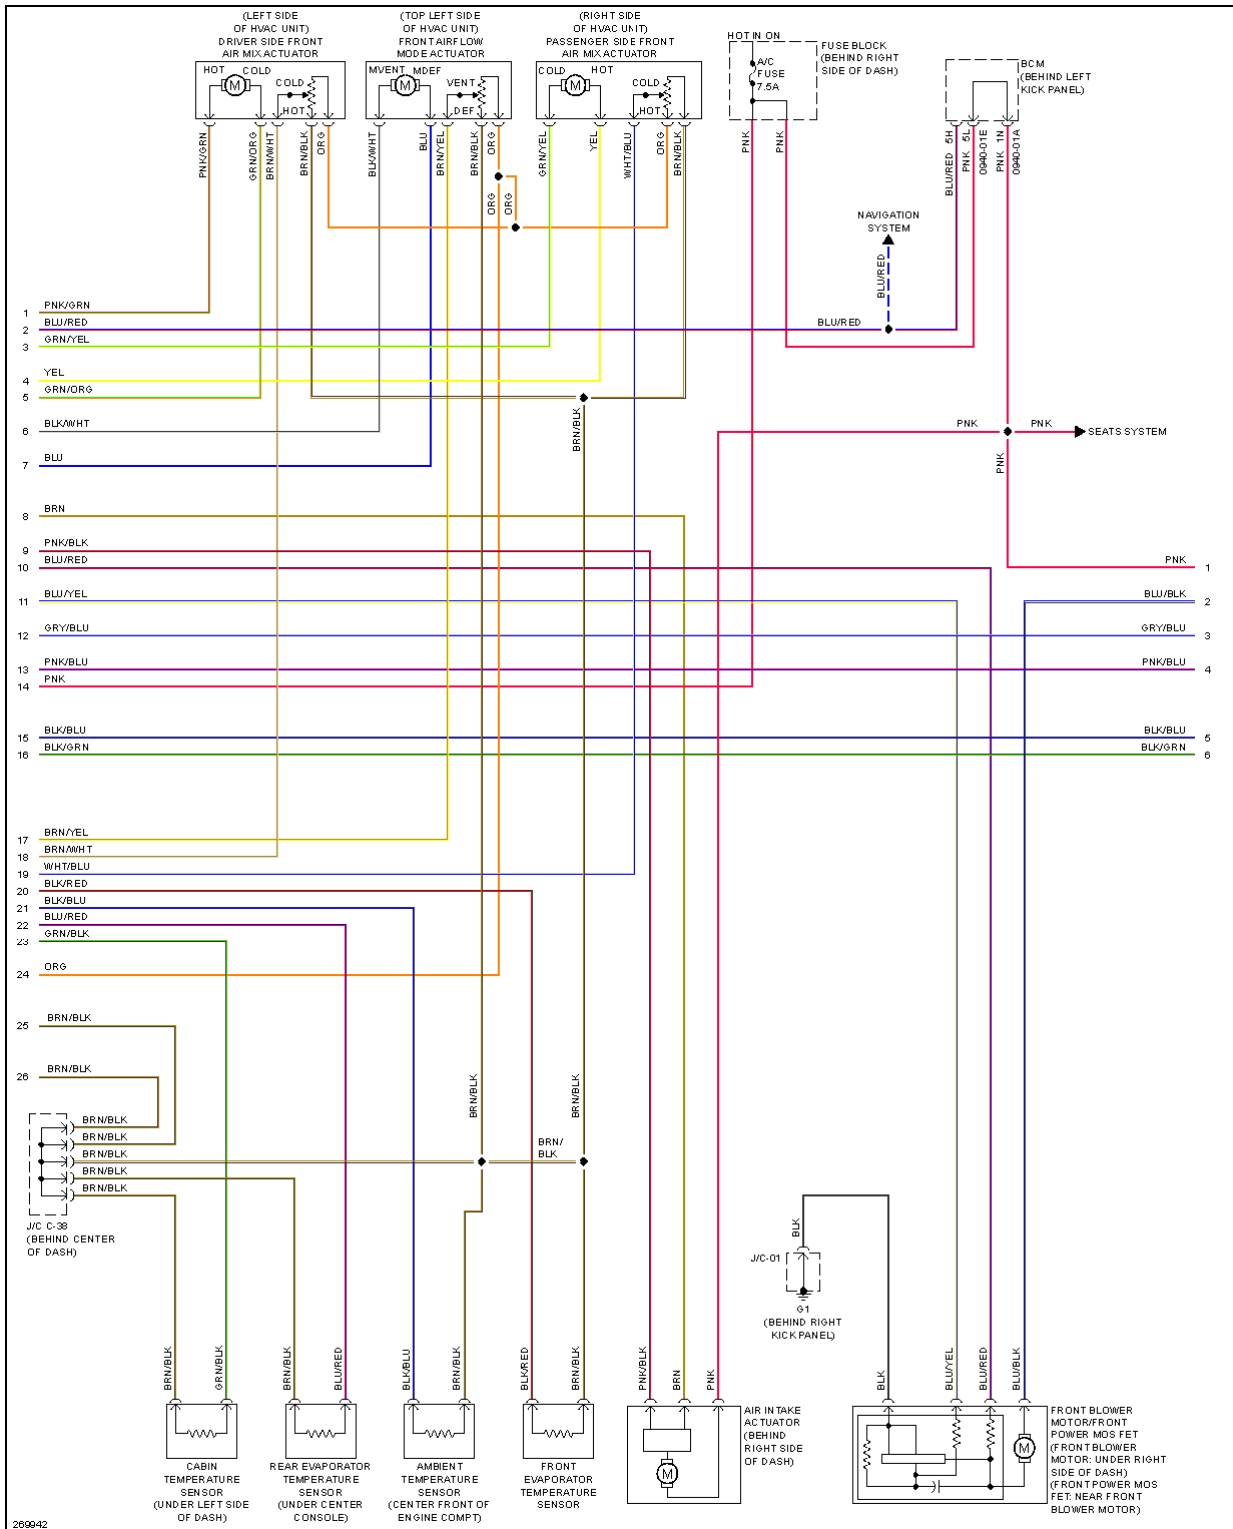

Fig. 1: Automatic A/C Circuit, Dual Fans (1 of 3)

2007 Mazda CX-9 Grand Touring

2007 SYSTEM WIRING DIAGRAMS Mazda - CX-9