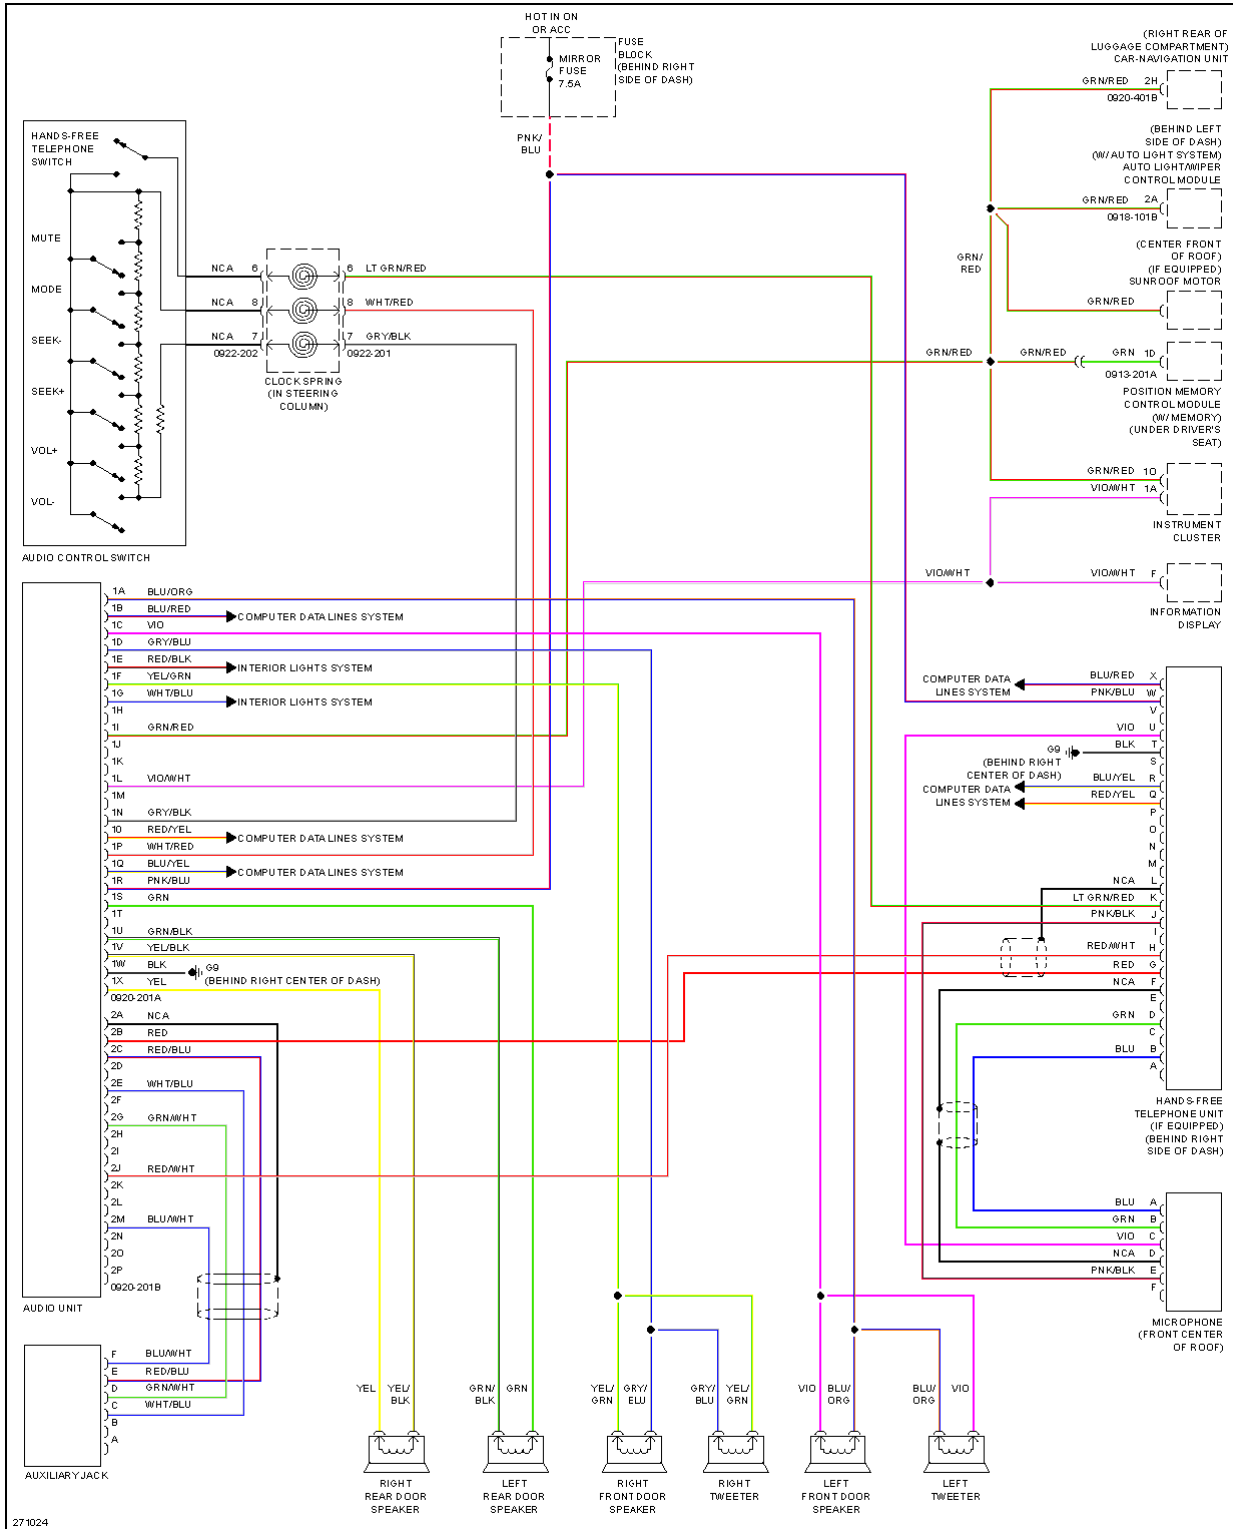

2007 Mazda CX-9 Grand Touring

2007 SYSTEM WIRING DIAGRAMS Mazda - CX-9

Fig. 44: Power Top/Sunroof Circuit

POWER WINDOWS

2007 Mazda CX-9 Grand Touring

2007 SYSTEM WIRING DIAGRAMS Mazda - CX-9

2007 Mazda CX-9 Grand Touring

2007 SYSTEM WIRING DIAGRAMS Mazda - CX-9

Fig. 45: Power Windows Circuit (1 of 2)

2007 Mazda CX-9 Grand Touring

2007 SYSTEM WIRING DIAGRAMS Mazda - CX-9

Fig. 46: Power Windows Circuit (2 of 2)

RADIO

2007 Mazda CX-9 Grand Touring

2007 SYSTEM WIRING DIAGRAMS Mazda - CX-9

2007 Mazda CX-9 Grand Touring

2007 SYSTEM WIRING DIAGRAMS Mazda - CX-9

Fig. 47: Radio Circuit, W/ Base Radio

2007 Mazda CX-9 Grand Touring

2007 SYSTEM WIRING DIAGRAMS Mazda - CX-9