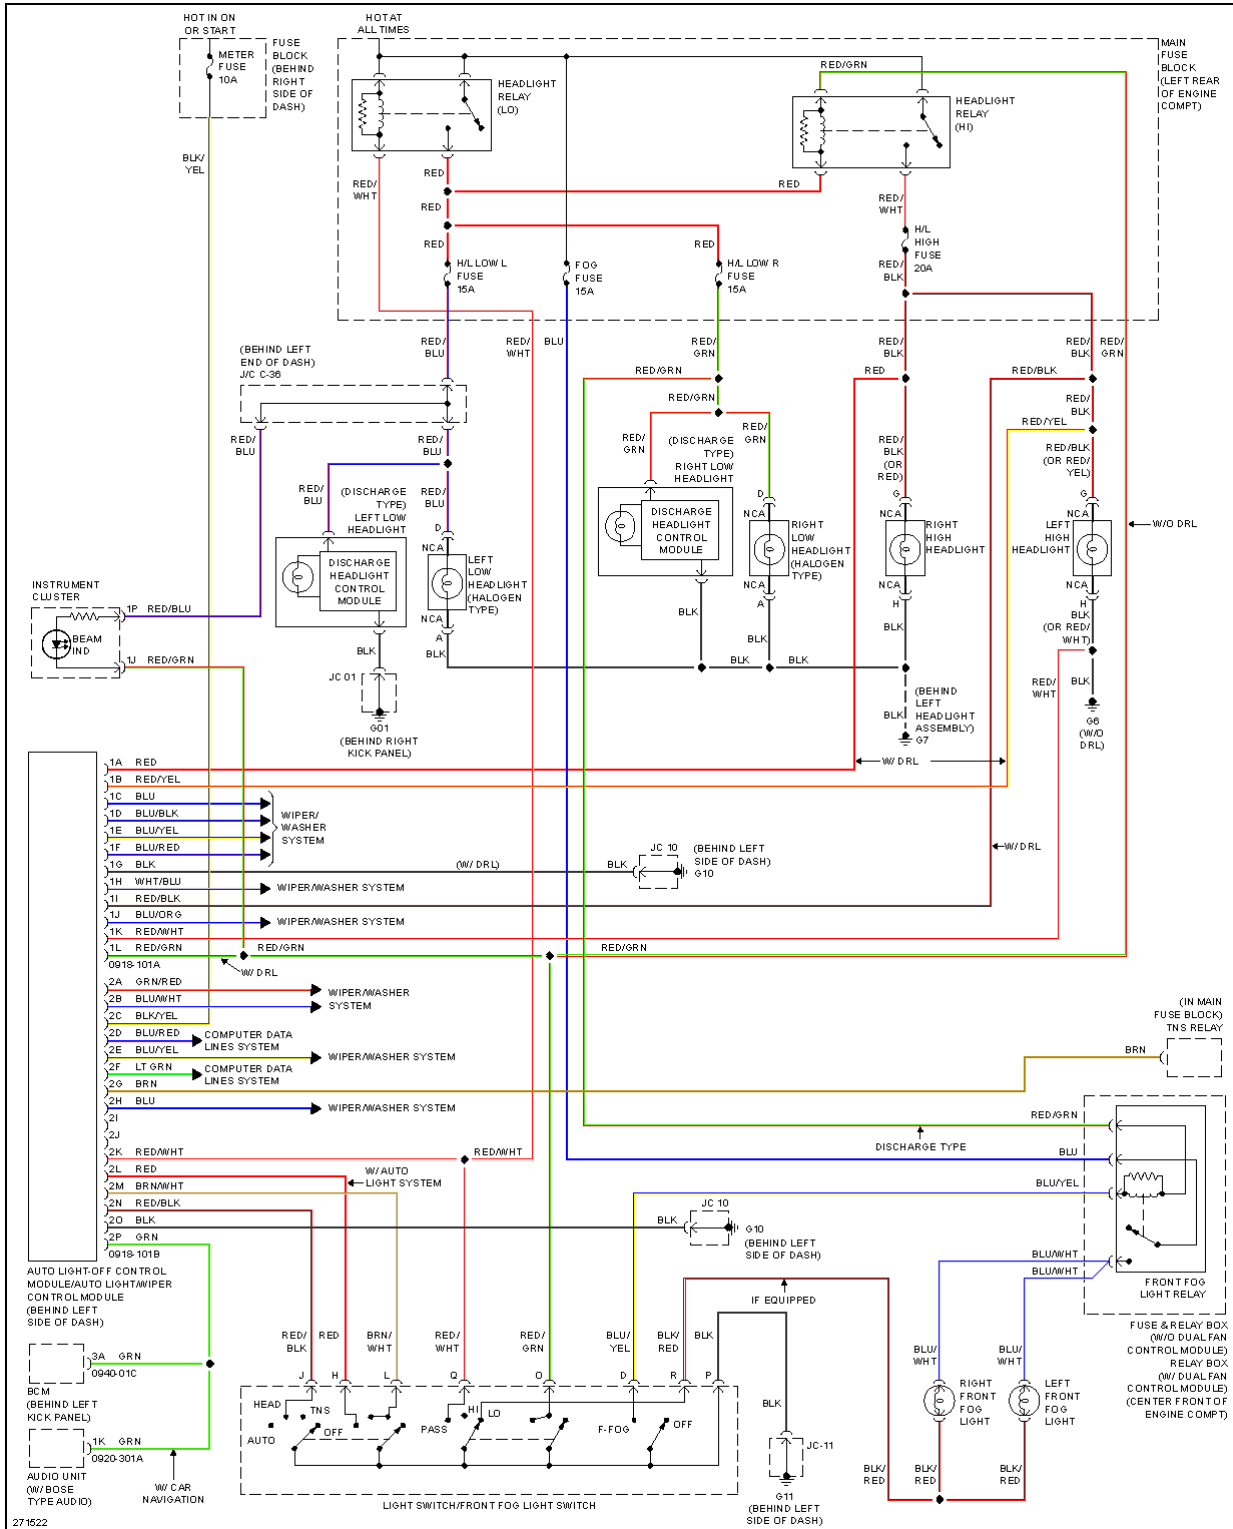

2007 Mazda CX-9 Grand Touring

2007 SYSTEM WIRING DIAGRAMS Mazda - CX-9

Fig. 22: Ground Distribution Circuit

HEADLIGHTS

2007 Mazda CX-9 Grand Touring

2007 SYSTEM WIRING DIAGRAMS Mazda - CX-9

2007 Mazda CX-9 Grand Touring