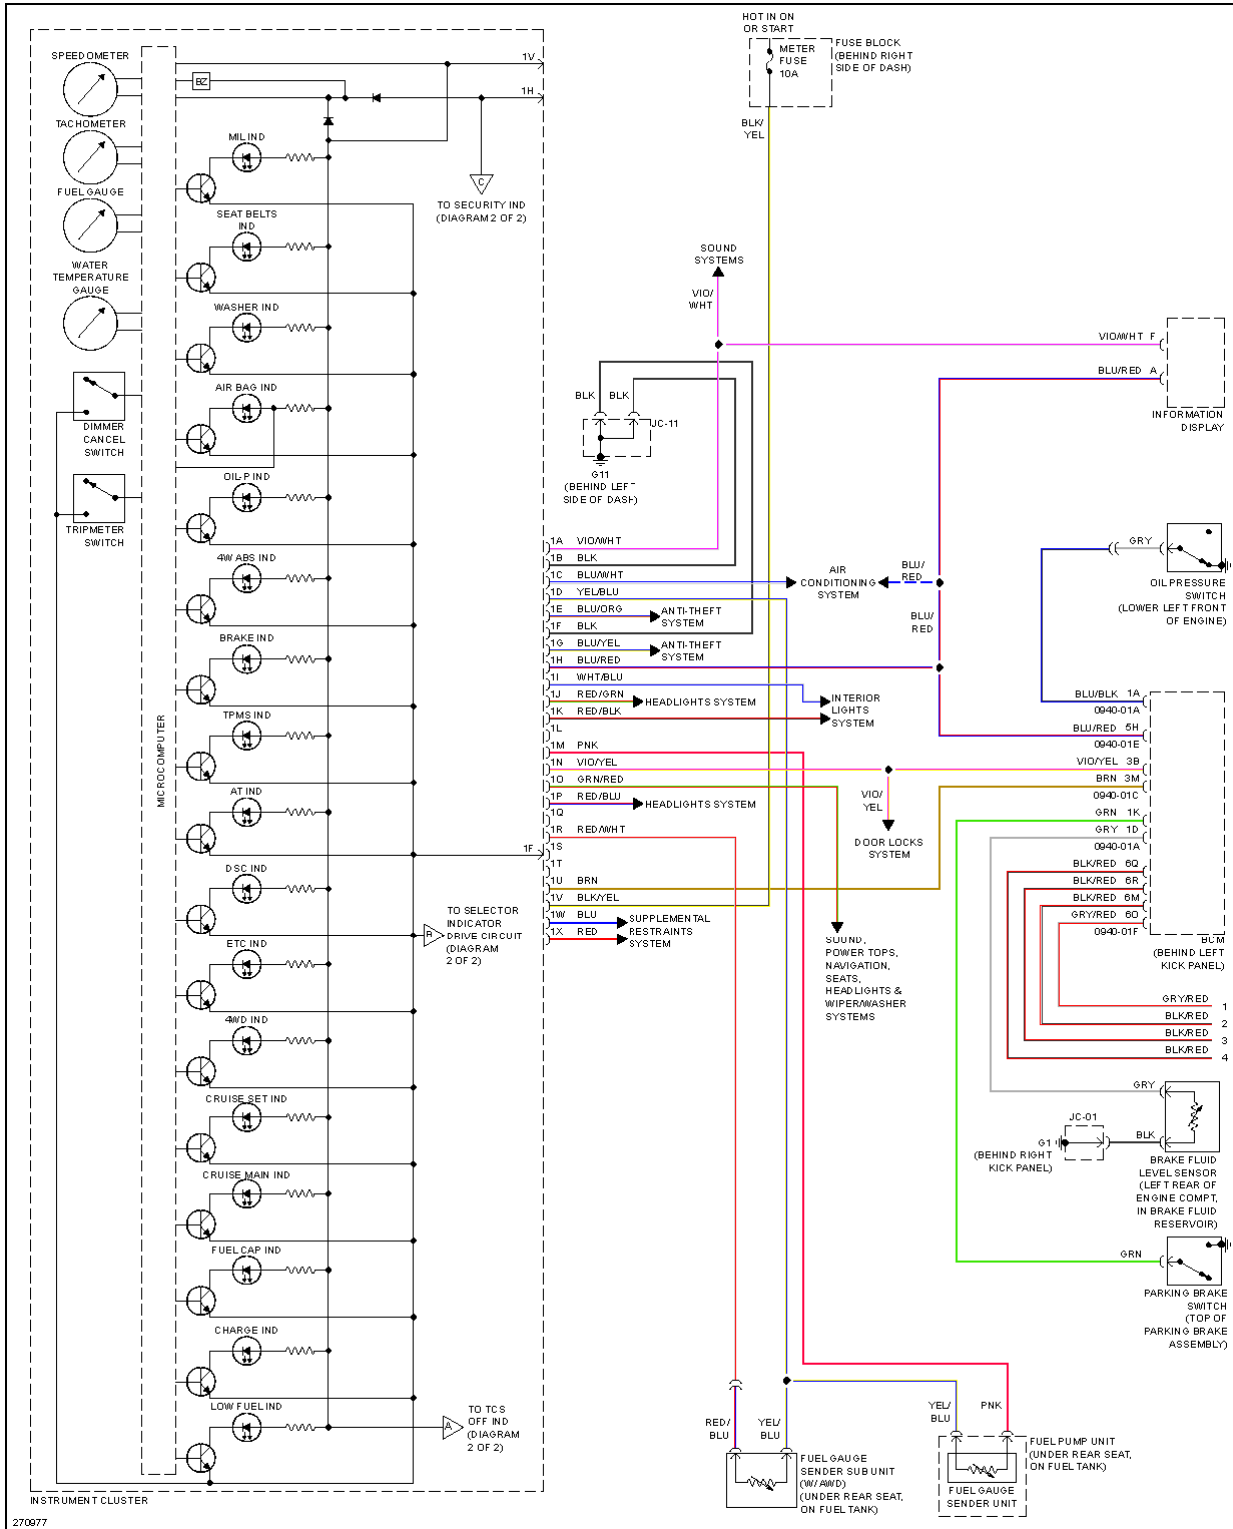

2007 SYSTEM WIRING DIAGRAMS Mazda - CX-9

Fig. 23: Headlights Circuit, W/ Auto Lights Off

Fig. 24: Headlights Circuit, W/O Auto Lights Off

HORN

2007 Mazda CX-9 Grand Touring

2007 SYSTEM WIRING DIAGRAMS Mazda - CX-9

Fig. 25: Horn Circuit

INSTRUMENT CLUSTER

2007 Mazda CX-9 Grand Touring

2007 SYSTEM WIRING DIAGRAMS Mazda - CX-9

2007 Mazda CX-9 Grand Touring

2007 SYSTEM WIRING DIAGRAMS Mazda - CX-9

Fig. 26: Instrument Cluster Circuit (1 of 2)