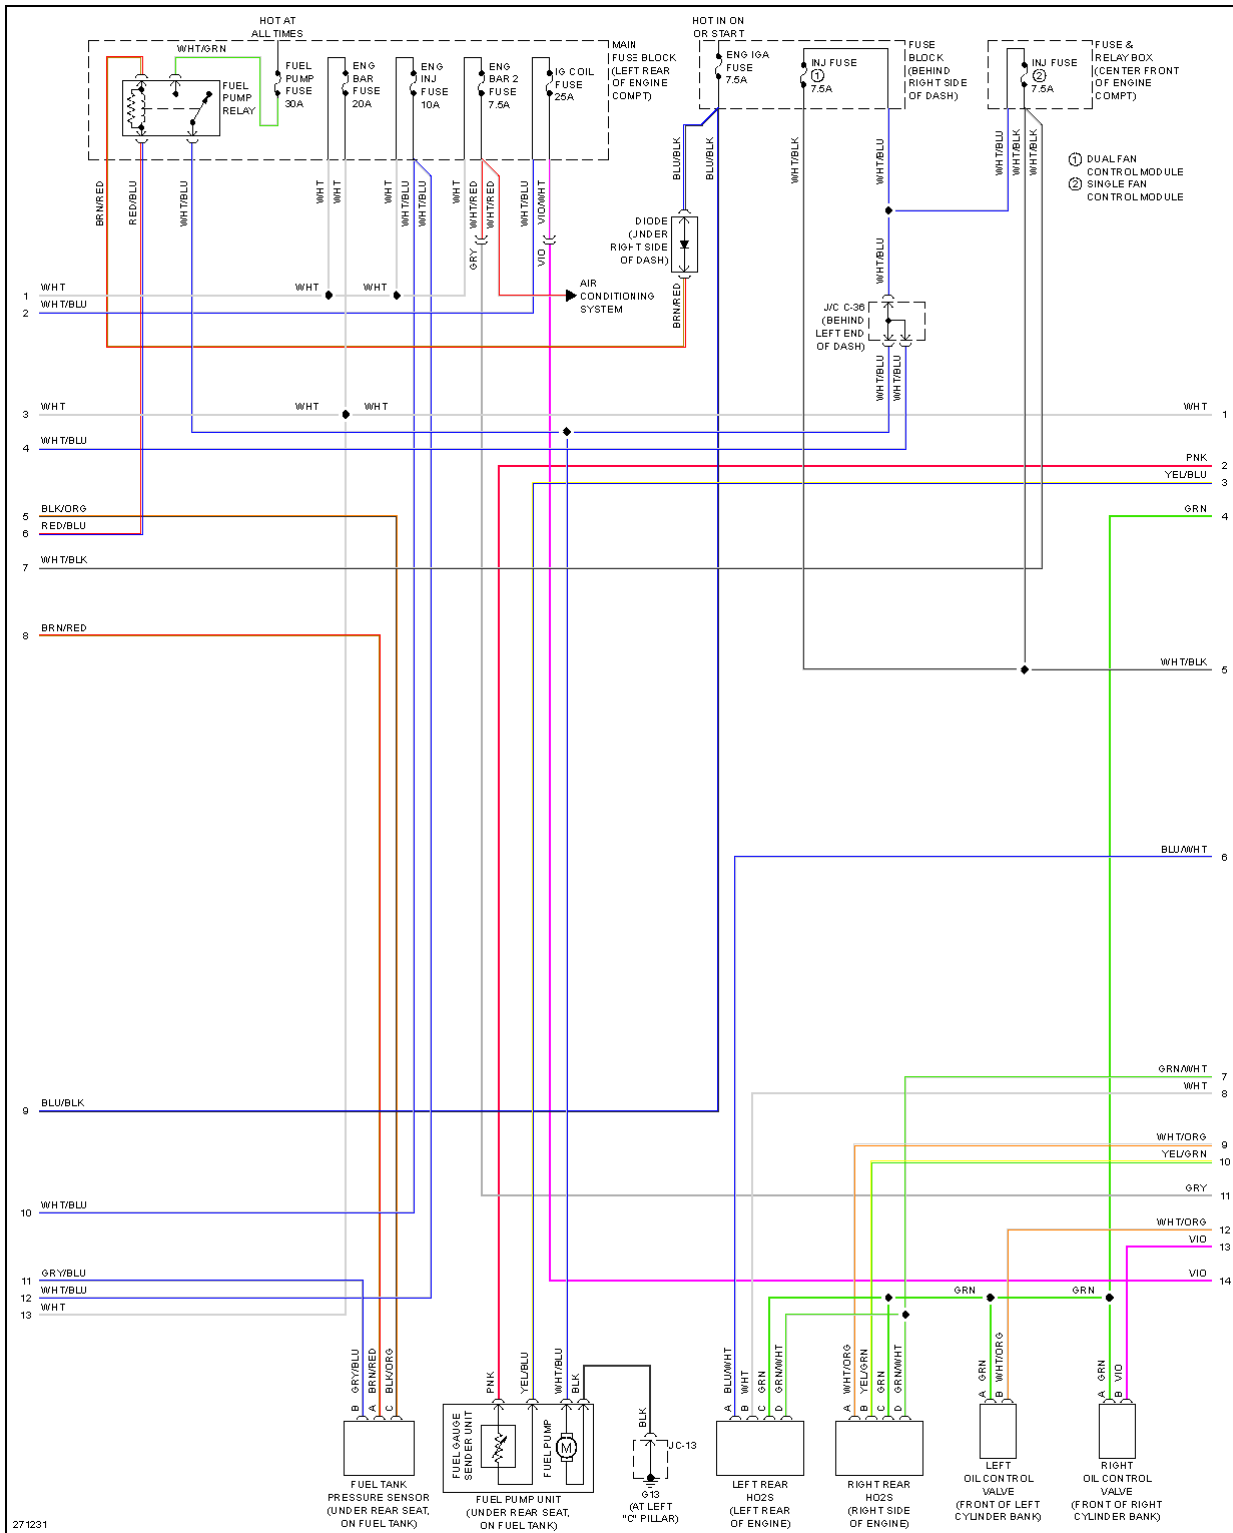

Fig. 16: 3.5L, Engine Performance Circuit (1 of 4)

2007 Mazda CX-9 Grand Touring

2007 SYSTEM WIRING DIAGRAMS Mazda - CX-9