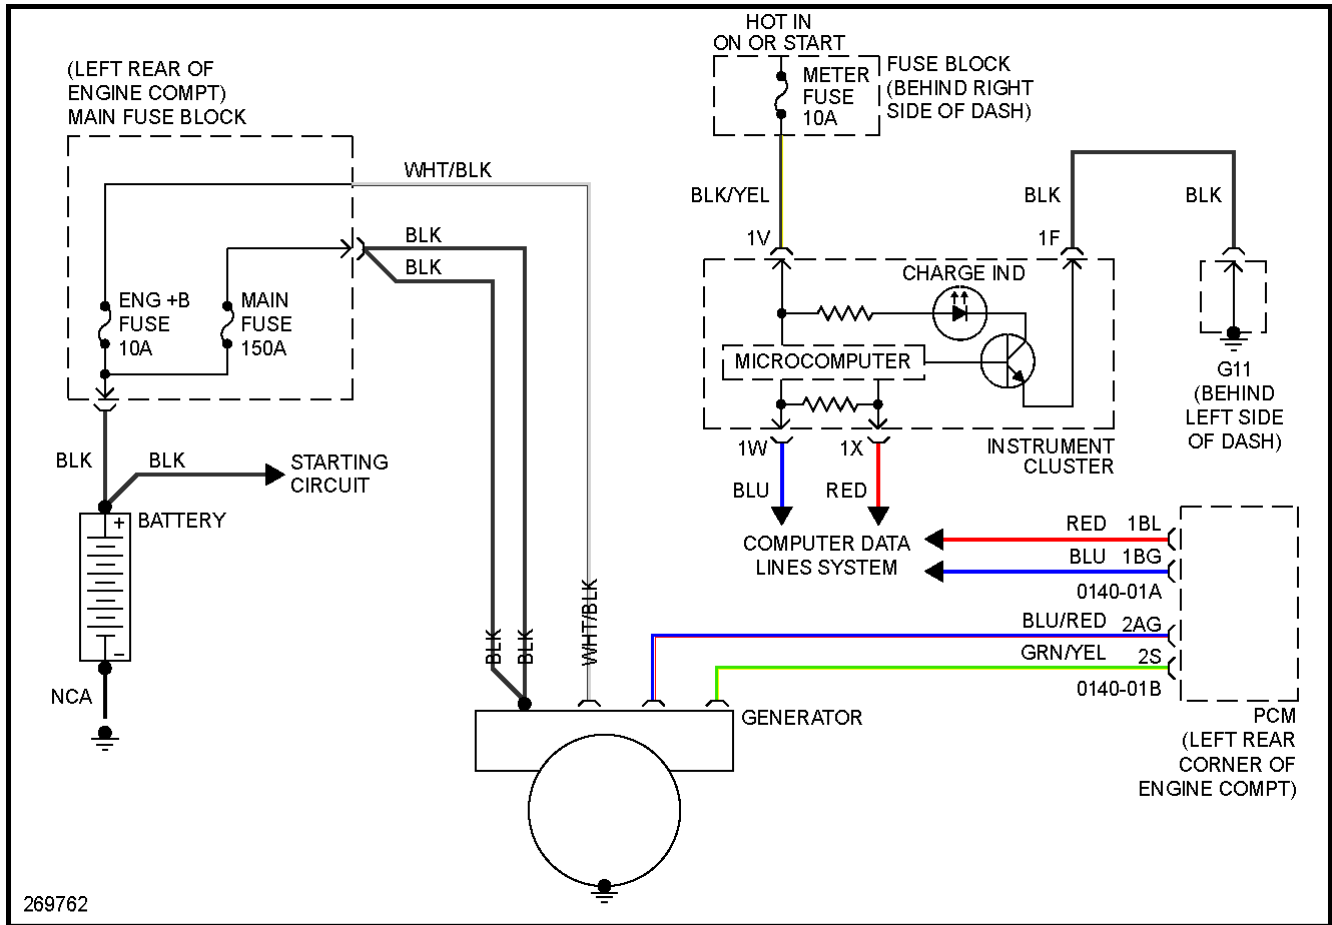

2007 Mazda CX-9 Grand Touring

2007 SYSTEM WIRING DIAGRAMS Mazda - CX-9

269831

Fig. 51: Shift Interlock Circuit

STARTING/CHARGING

2007 Mazda CX-9 Grand Touring

2007 SYSTEM WIRING DIAGRAMS Mazda - CX-9

2007 Mazda CX-9 Grand Touring