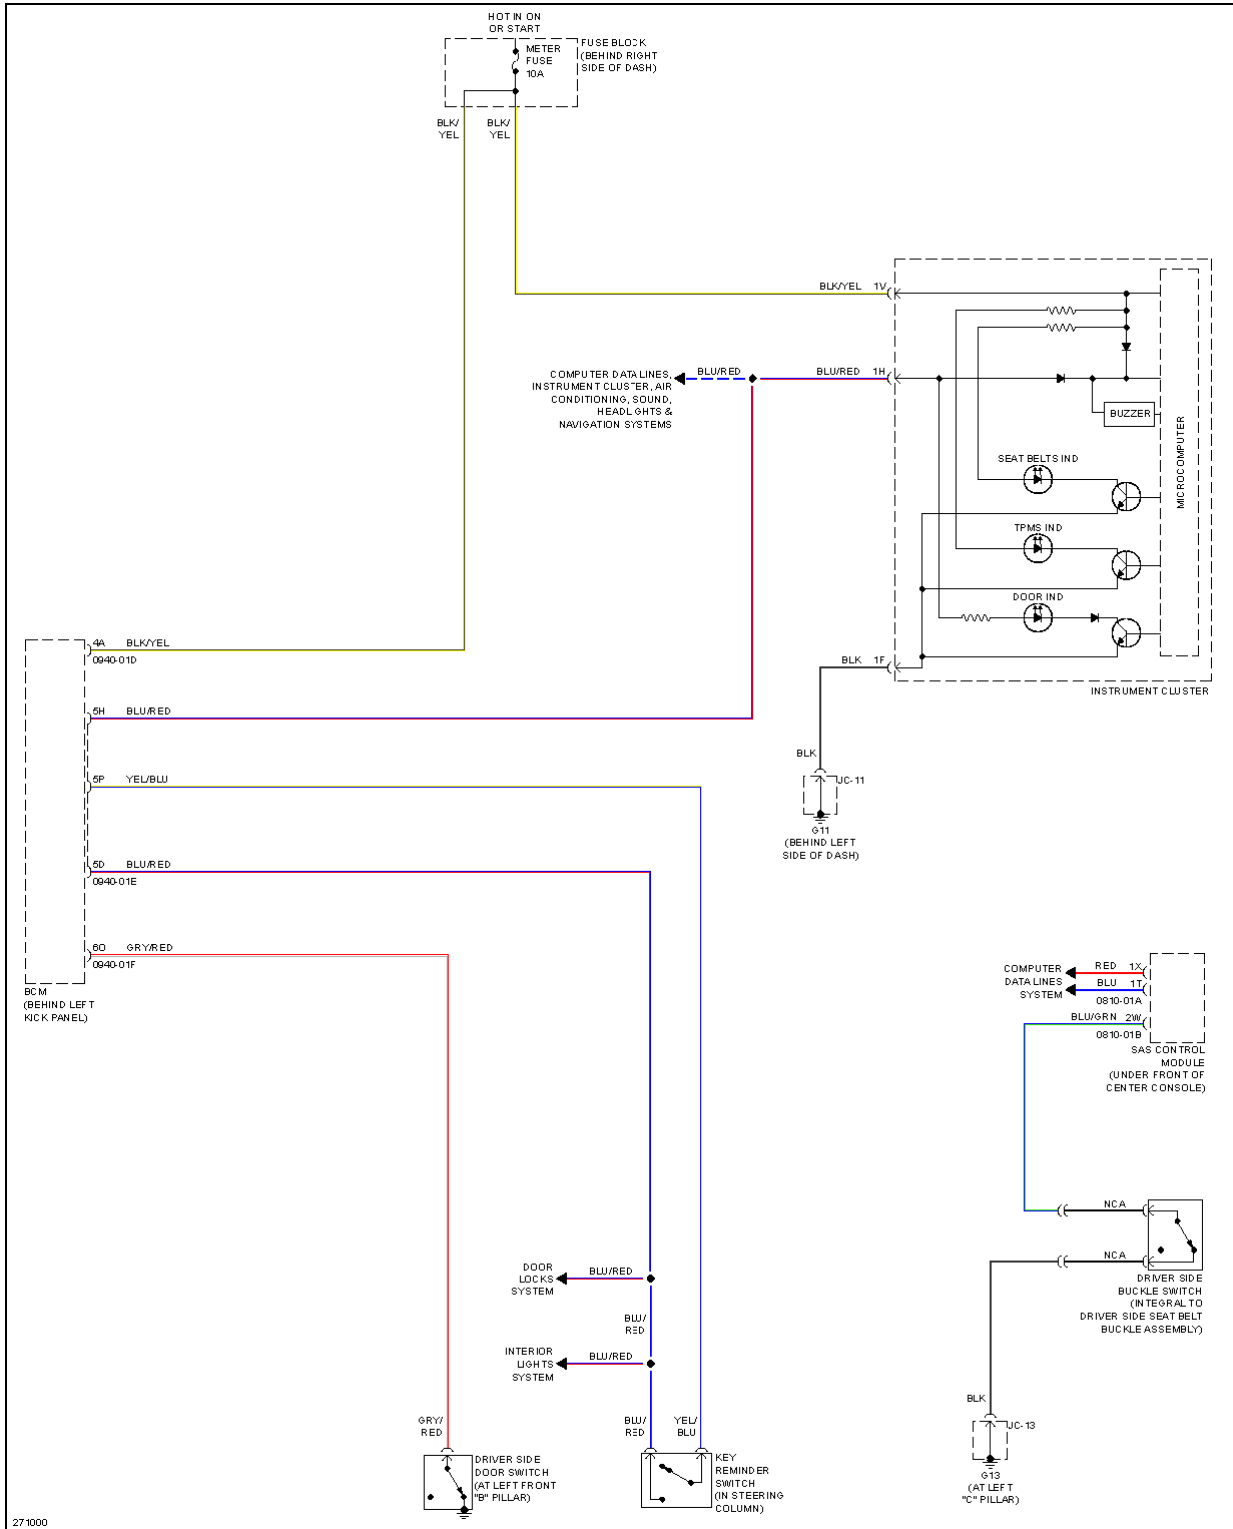

2007 Mazda CX-9 Grand Touring

2007 SYSTEM WIRING DIAGRAMS Mazda - CX-9

Fig. 57: A/T Circuit

TRUNK, TAILGATE, FUEL DOOR

2007 Mazda CX-9 Grand Touring

2007 SYSTEM WIRING DIAGRAMS Mazda - CX-9

Fig. 58: Power Liftgate Circuit

WARNING SYSTEMS

2007 Mazda CX-9 Grand Touring

2007 SYSTEM WIRING DIAGRAMS Mazda - CX-9

Fig. 59: Warning Systems Circuit

WIPER/WASHER

2007 Mazda CX-9 Grand Touring

2007 SYSTEM WIRING DIAGRAMS Mazda - CX-9

Fig. 60: Front Wiper/Washer Circuit, W/ Automatic Wiper

2007 Mazda CX-9 Grand Touring

2007 SYSTEM WIRING DIAGRAMS Mazda - CX-9

Fig. 61: Front Wiper/Washer Circuit, W/O Automatic Wiper

2007 Mazda CX-9 Grand Touring

2007 SYSTEM WIRING DIAGRAMS Mazda - CX-9

2007 Mazda CX-9 Grand Touring