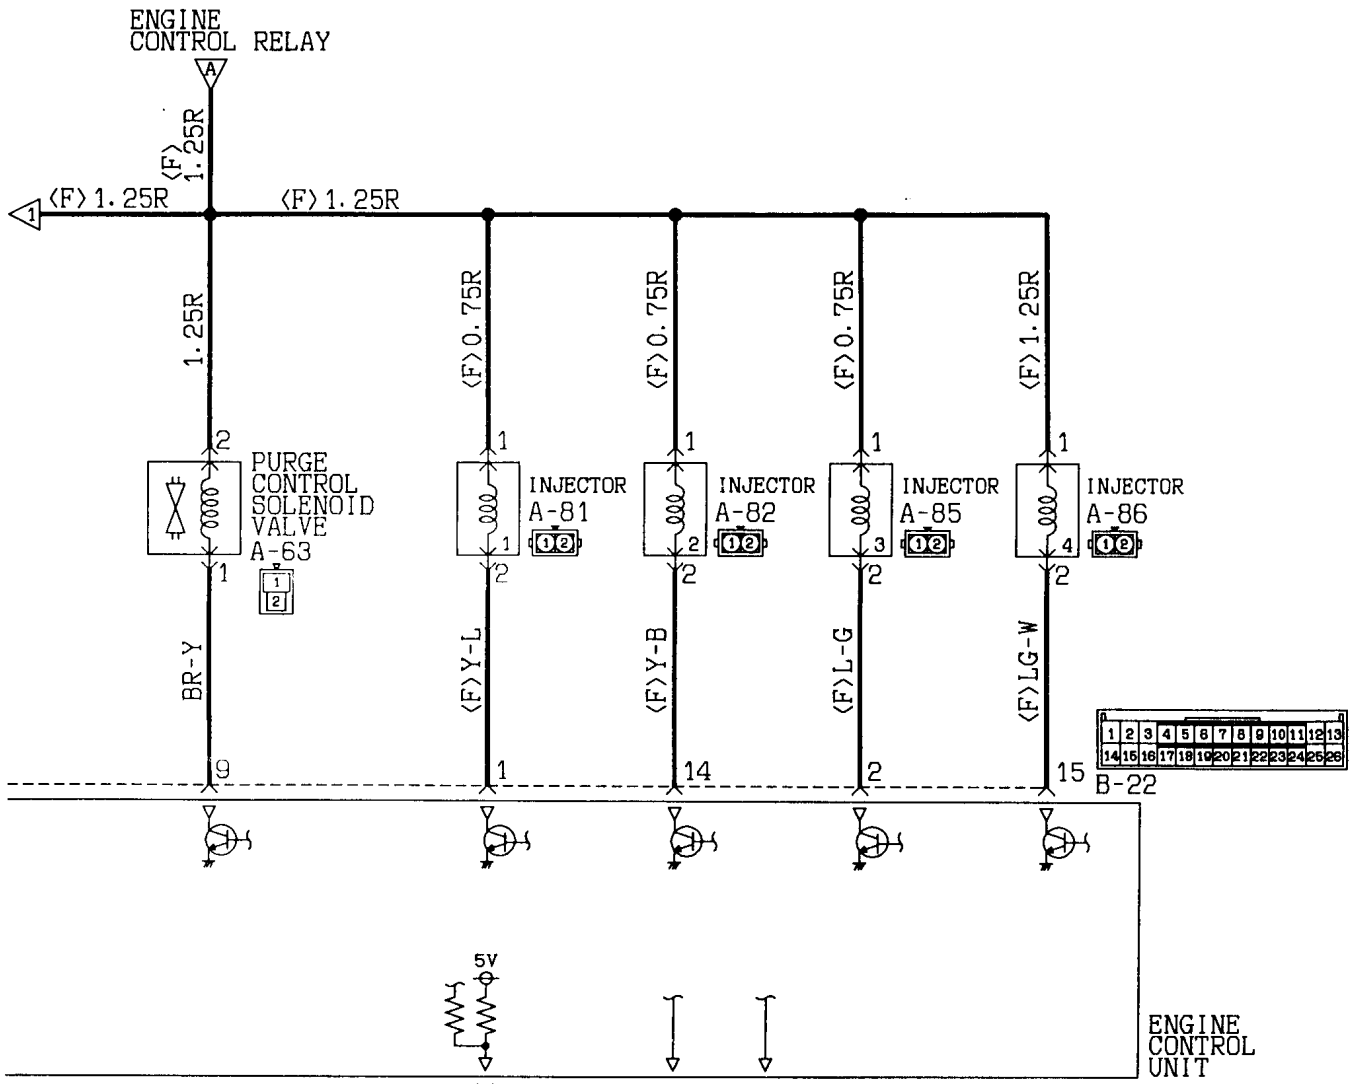

Wire colour code
B:Black LG:Light green G:Green L:Blue W:White Y:Yellow SB:Sky blue
BR:Brown O:Orange GR:Gray R:Red P:Pink V:Violet