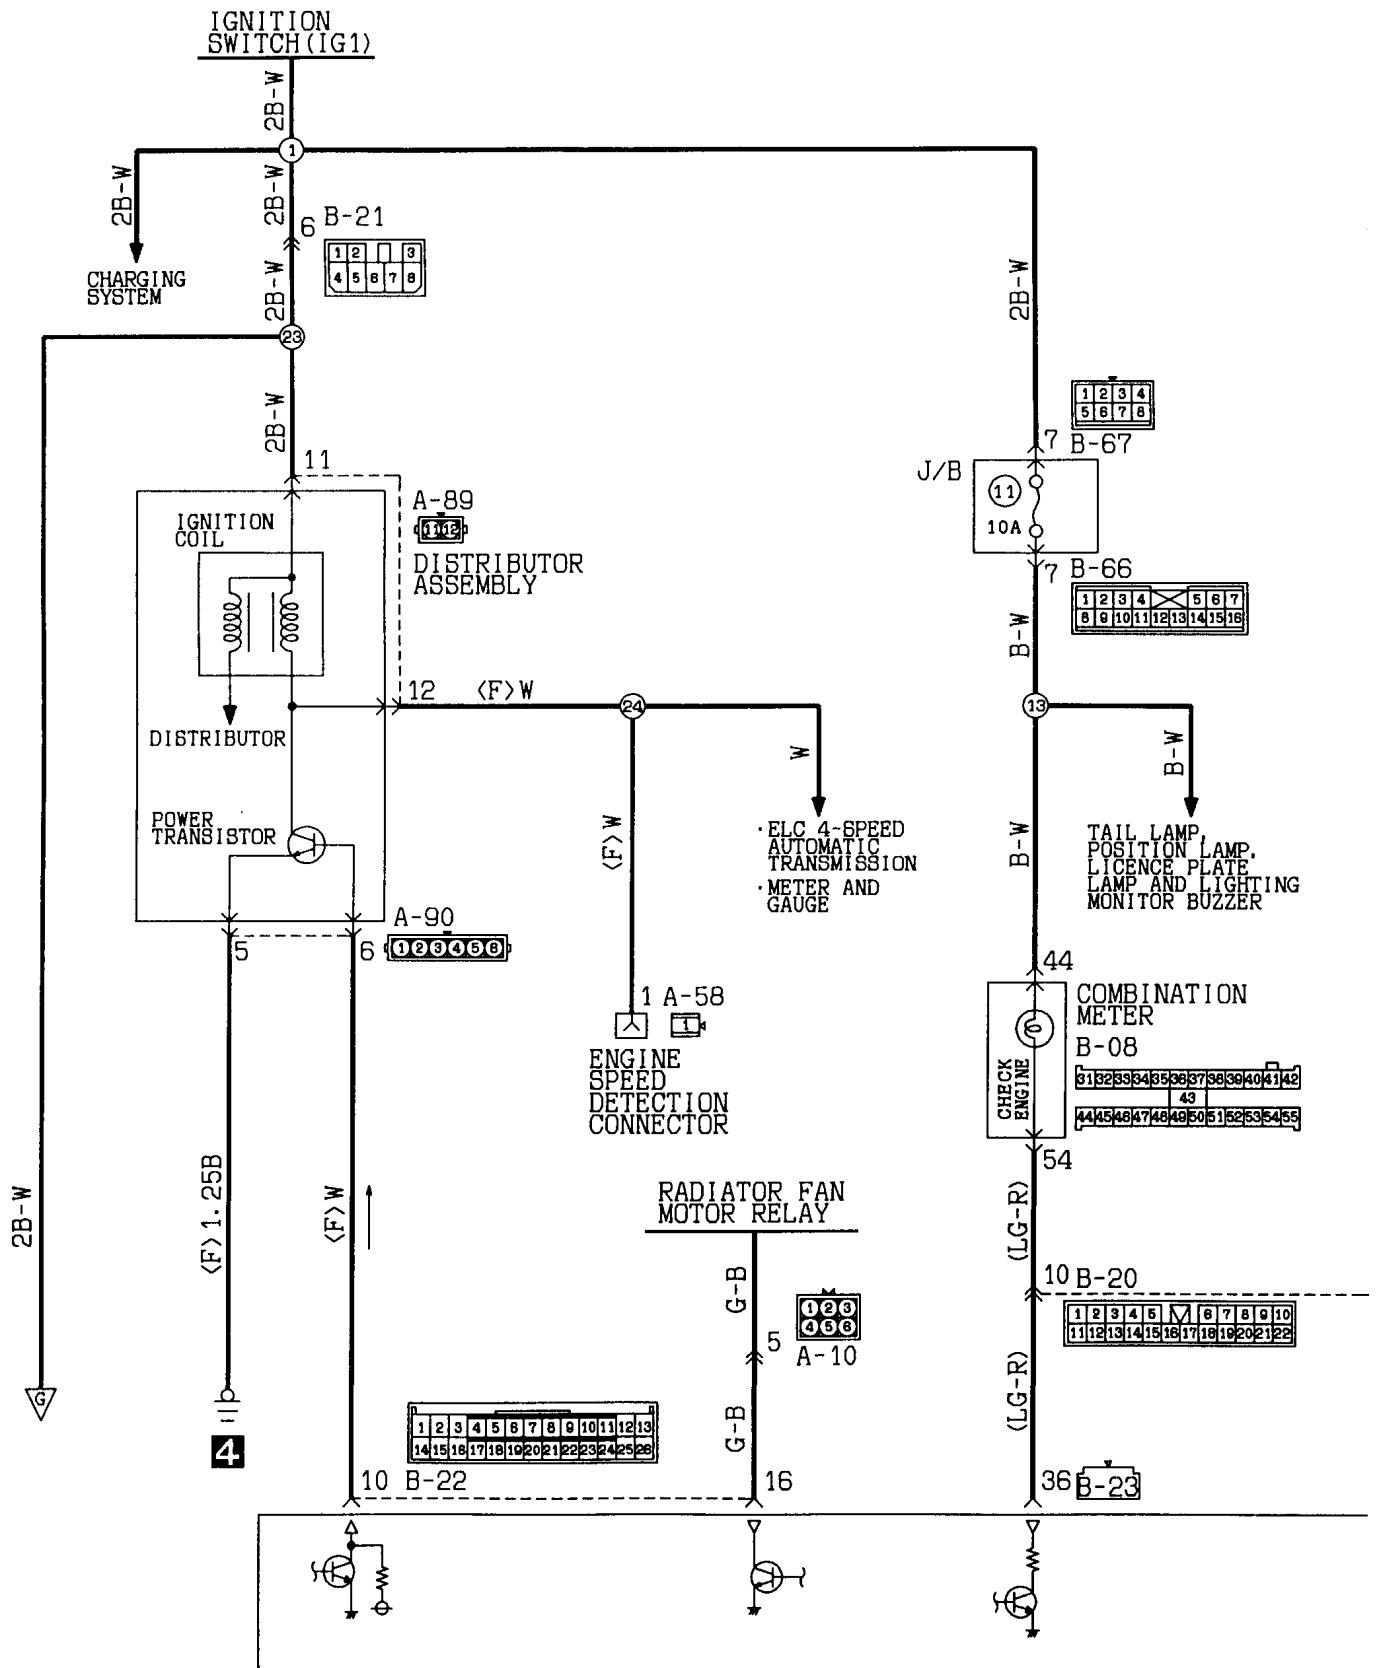

Wire colour code
 B:Black LG:Light green G:Green L:Blue W:White Y:Yellow SB:Sky blue
 BR:Brown O:Orange GR:Gray R:Red P:Pink V:Violet

MPI SYSTEM

4G93-30HC (R. H. drive vehicles)

Wire colour code
 B:Black LG:Light green G:Green L:Blue W:White Y:Yellow SB:Sky blue
 BR:Brown O:Orange GR:Gray R:Red P:Pink V:Violet