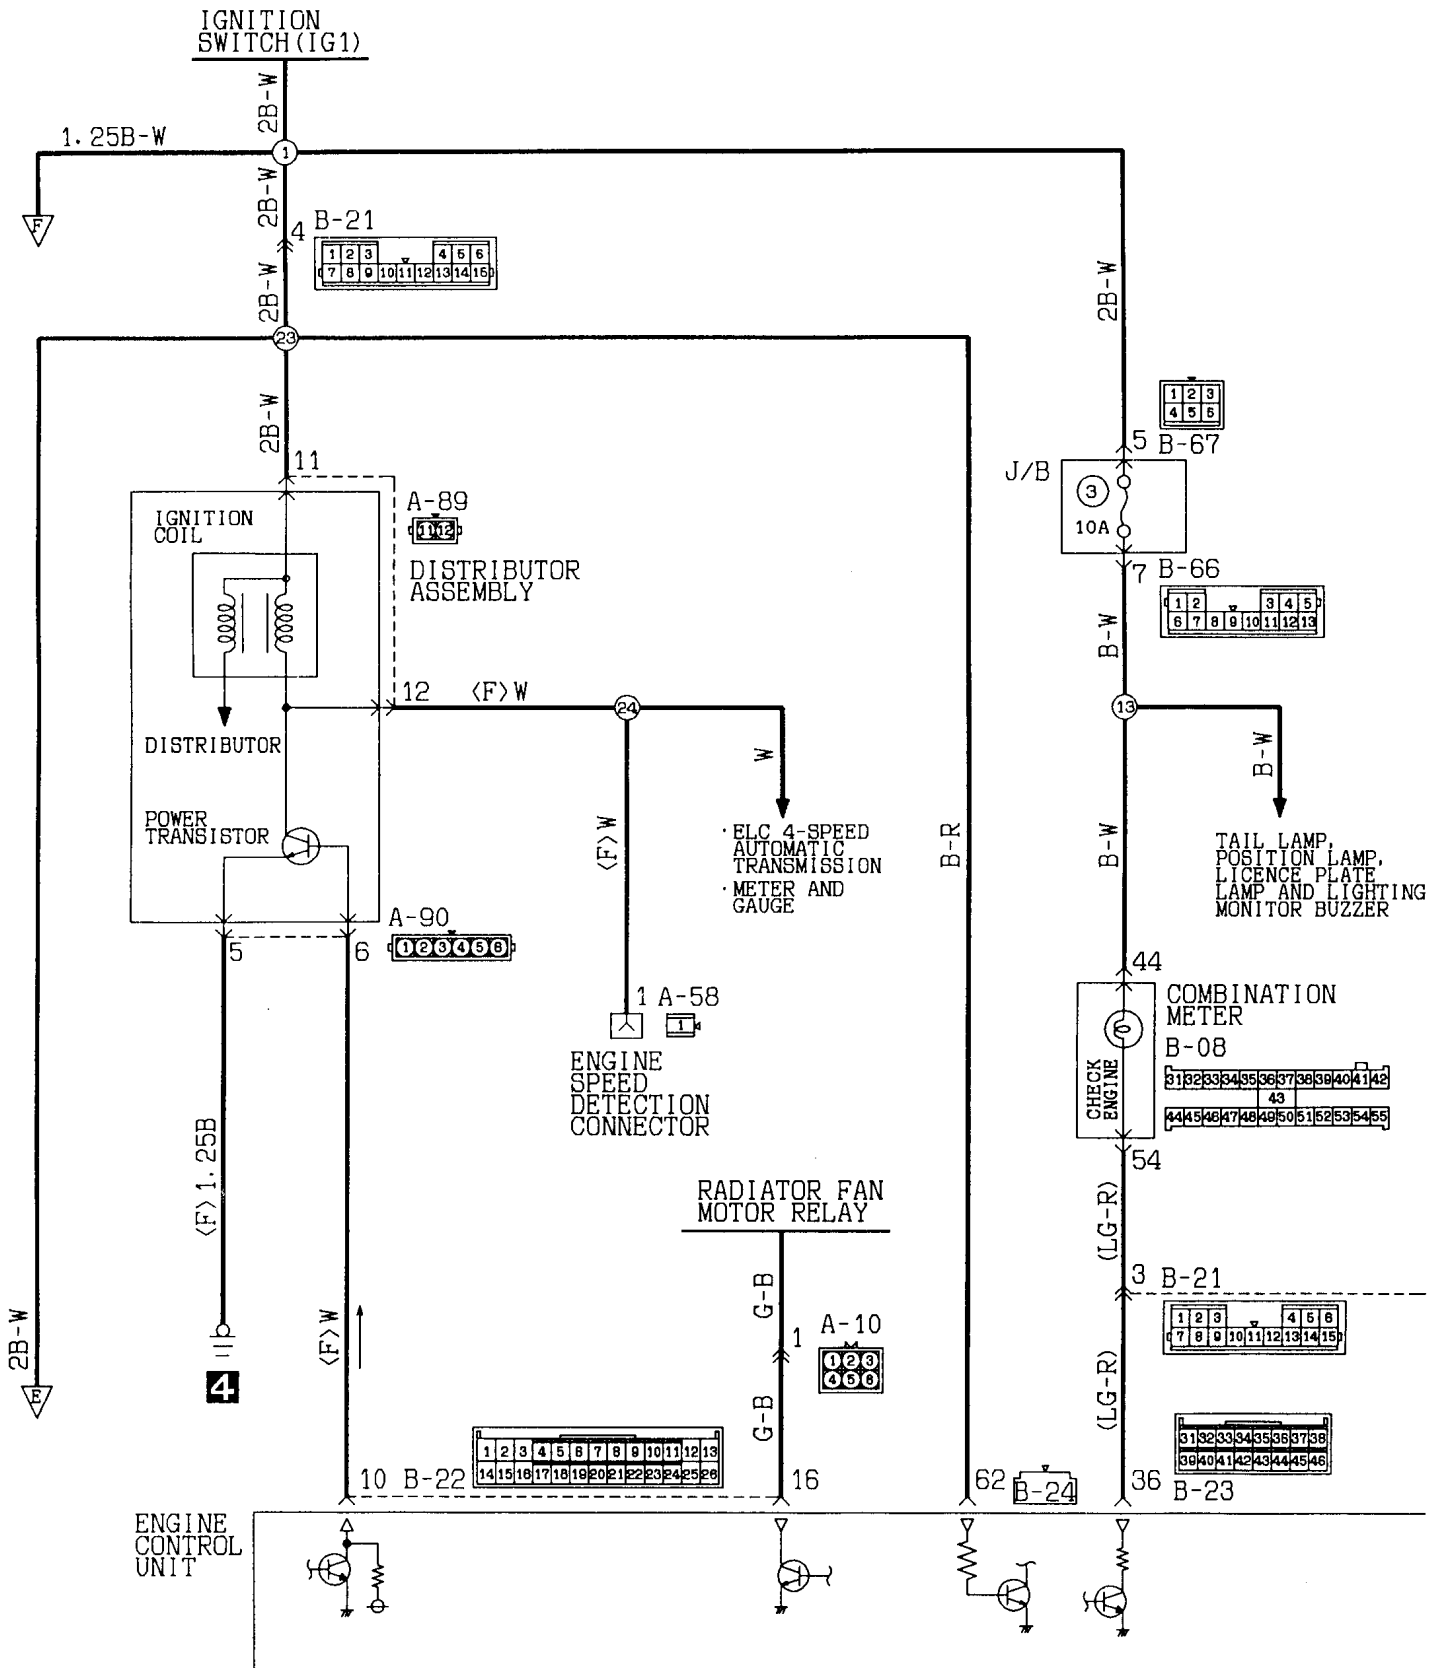

Wire colour code
B:Black LG:Light green G:Green L:Blue W:White Y:Yellow SB:Sky blue
BR:Brown O:Orange GR:Gray R:Red P:Pink V:Violet