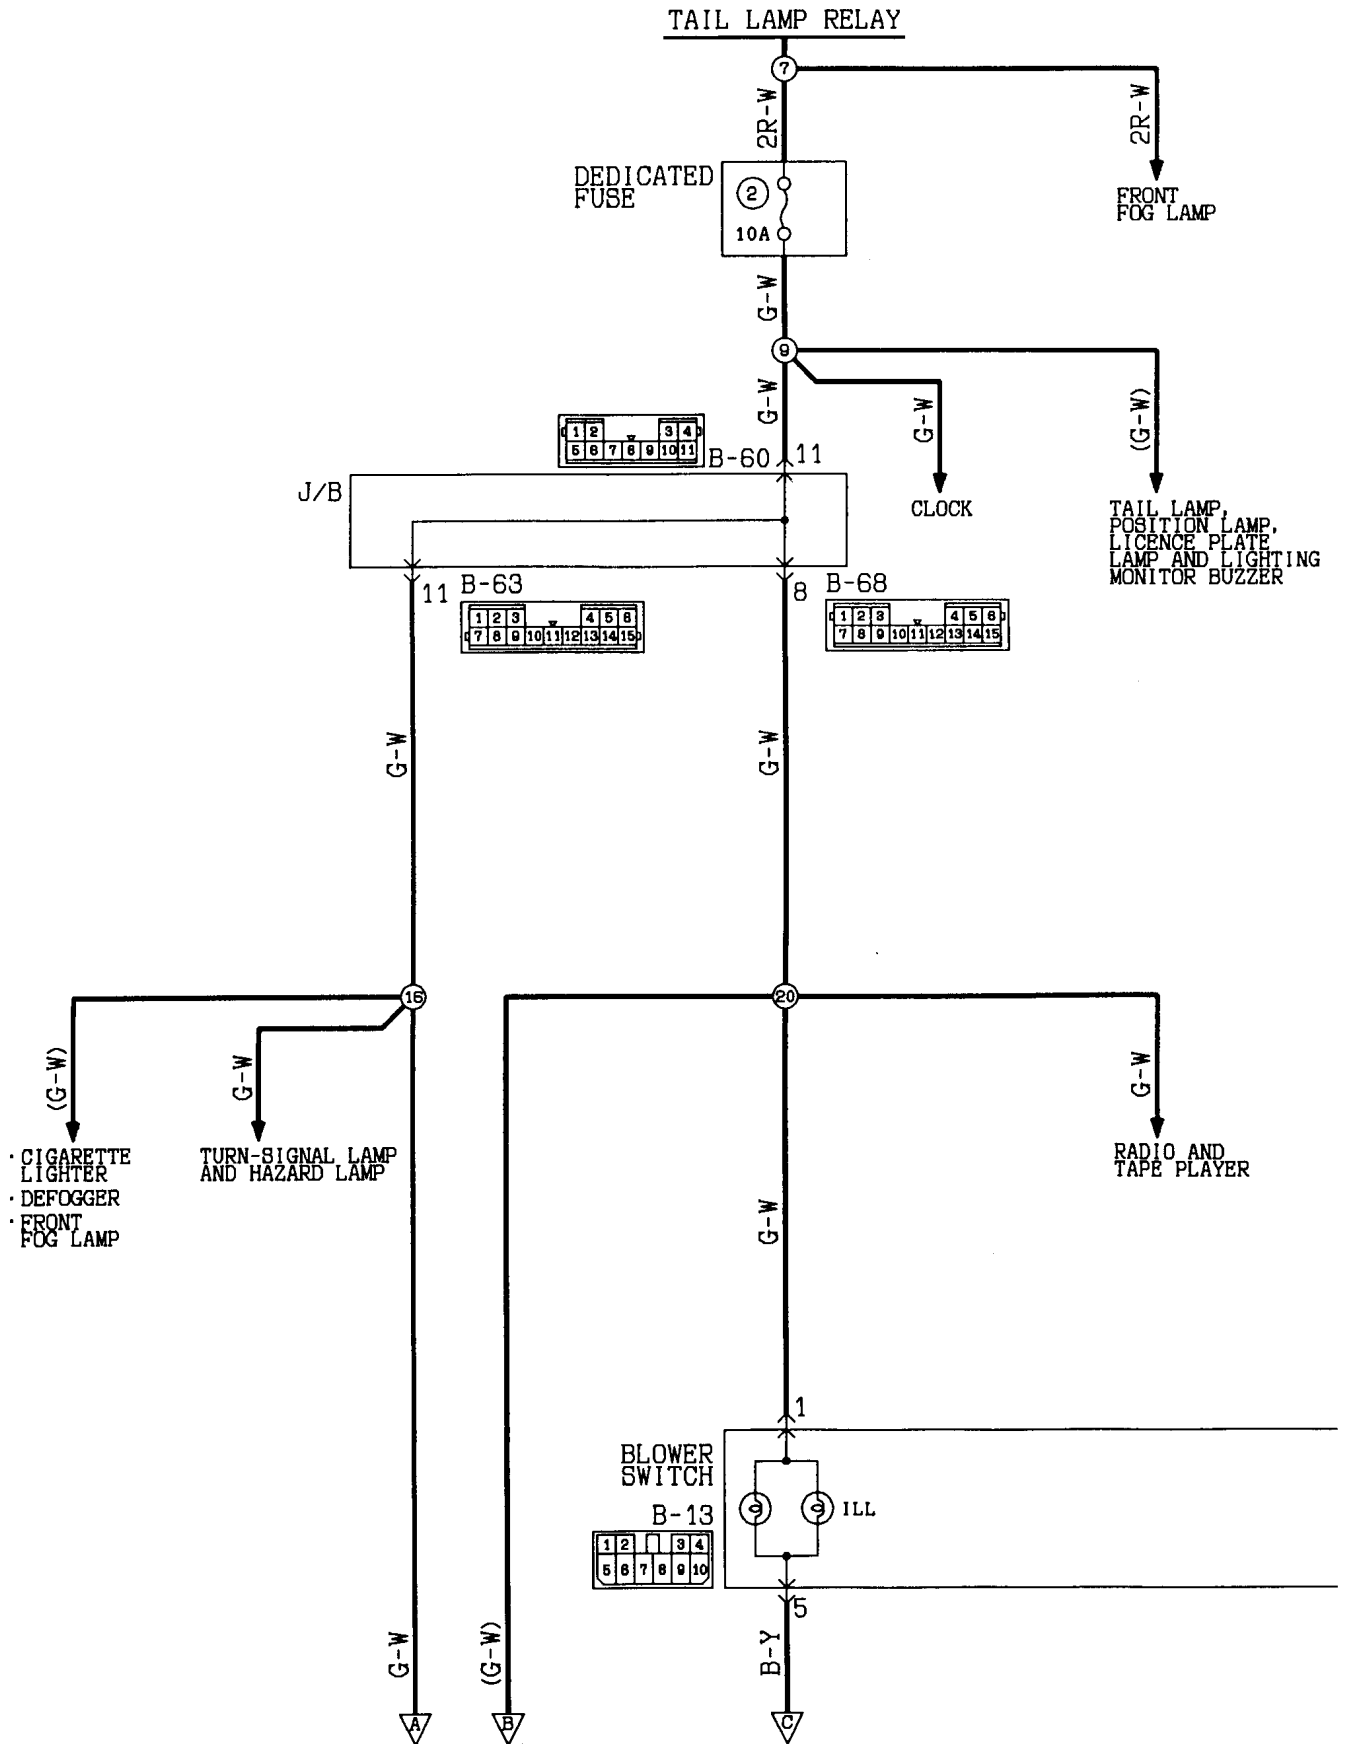

AIR CONDITIONER
4G9 (Vehicles for GCC)

Wire colour code
B:Black LG:Light green G:Green L:Blue W:White Y:Yellow SB:Sky blue
BR:Brown O:Orange GR:Gray R:Red P:Pink V:Violet