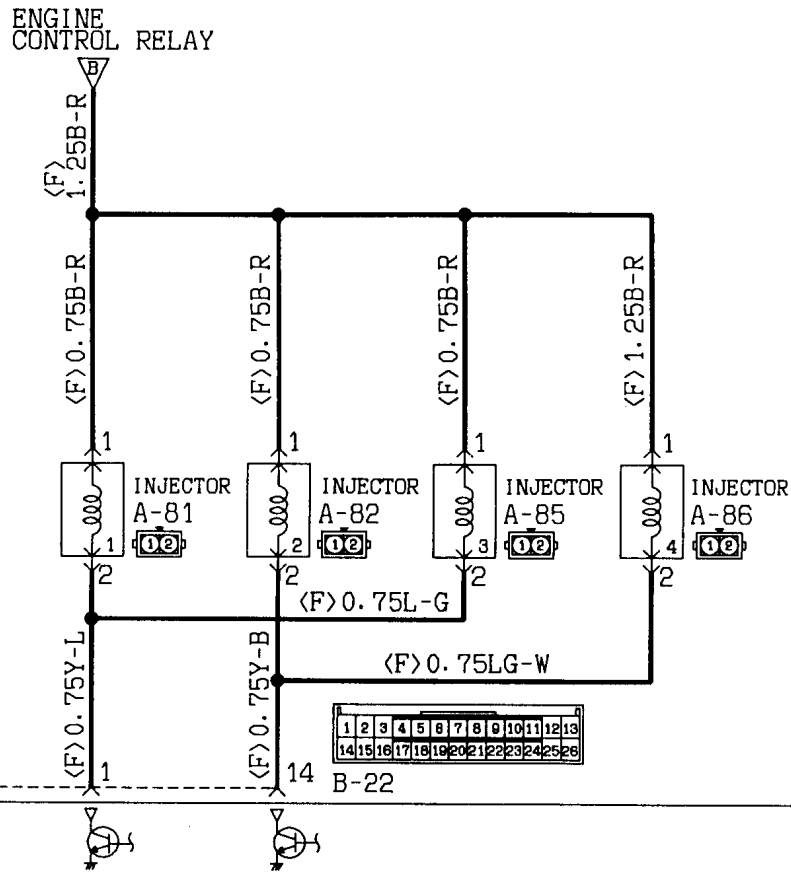

Wire colour code
 B:Black LG:Light green G:Green L:Blue W:White Y:Yellow SB:Sky blue
 BR:Brown O:Orange GR:Gray R:Red P:Pink V:Violet

MPI SYSTEM

4G93-30HC (R. H. drive vehicles)

Wire colour code
 B:Black LG:Light green G:Green L:Blue W:White Y:Yellow SB:Sky blue
 BR:Brown O:Orange GR:Gray R:Red P:Pink V:Violet