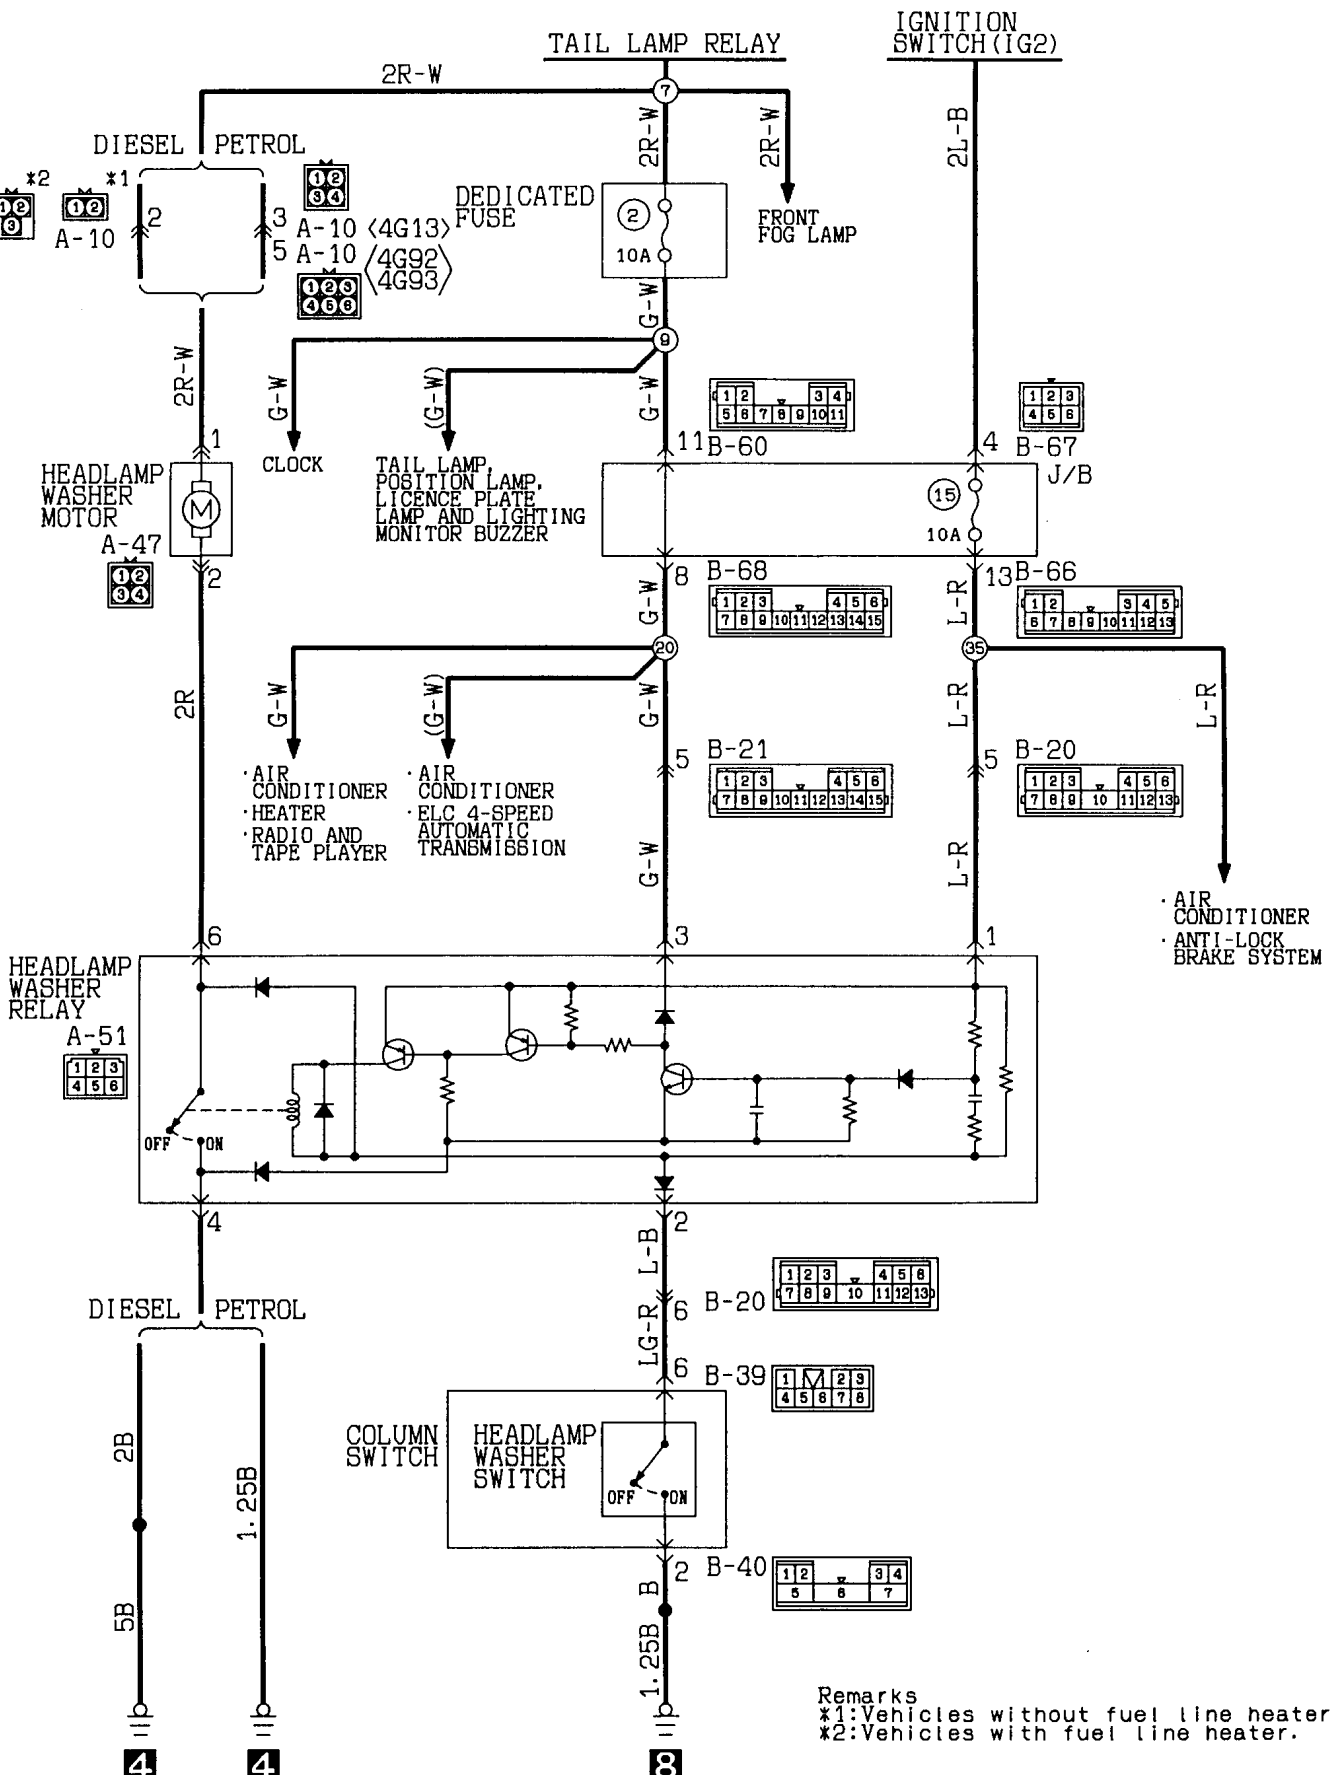

HEADLAMP WASHER

Remarks
*1: Vehicles without fuel line heater.
*2: Vehicles with fuel line heater.

Wire colour code
B:Black LG:Light green G:Green L:Blue W:White Y:Yellow SB:Sky blue
BR:Brown O:Orange GR:Gray R:Red P:Pink V:Violet