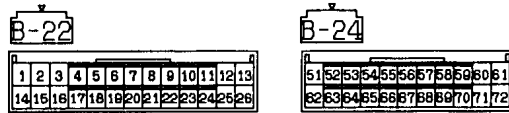

Wire colour code
 B:Black LG:Light green G:Green L:Blue W:White Y:Yellow SB:Sky blue
 BR:Brown O:Orange GR:Gray R:Red P:Pink V:Violet

MPI SYSTEM

4G93-30HC (R. H. drive vehicles)

Wire colour code
 B:Black LG:Light green G:Green L:Blue W:White Y:Yellow SB:Sky blue
 BR:Brown O:Orange GR:Gray R:Red P:Pink V:Violet