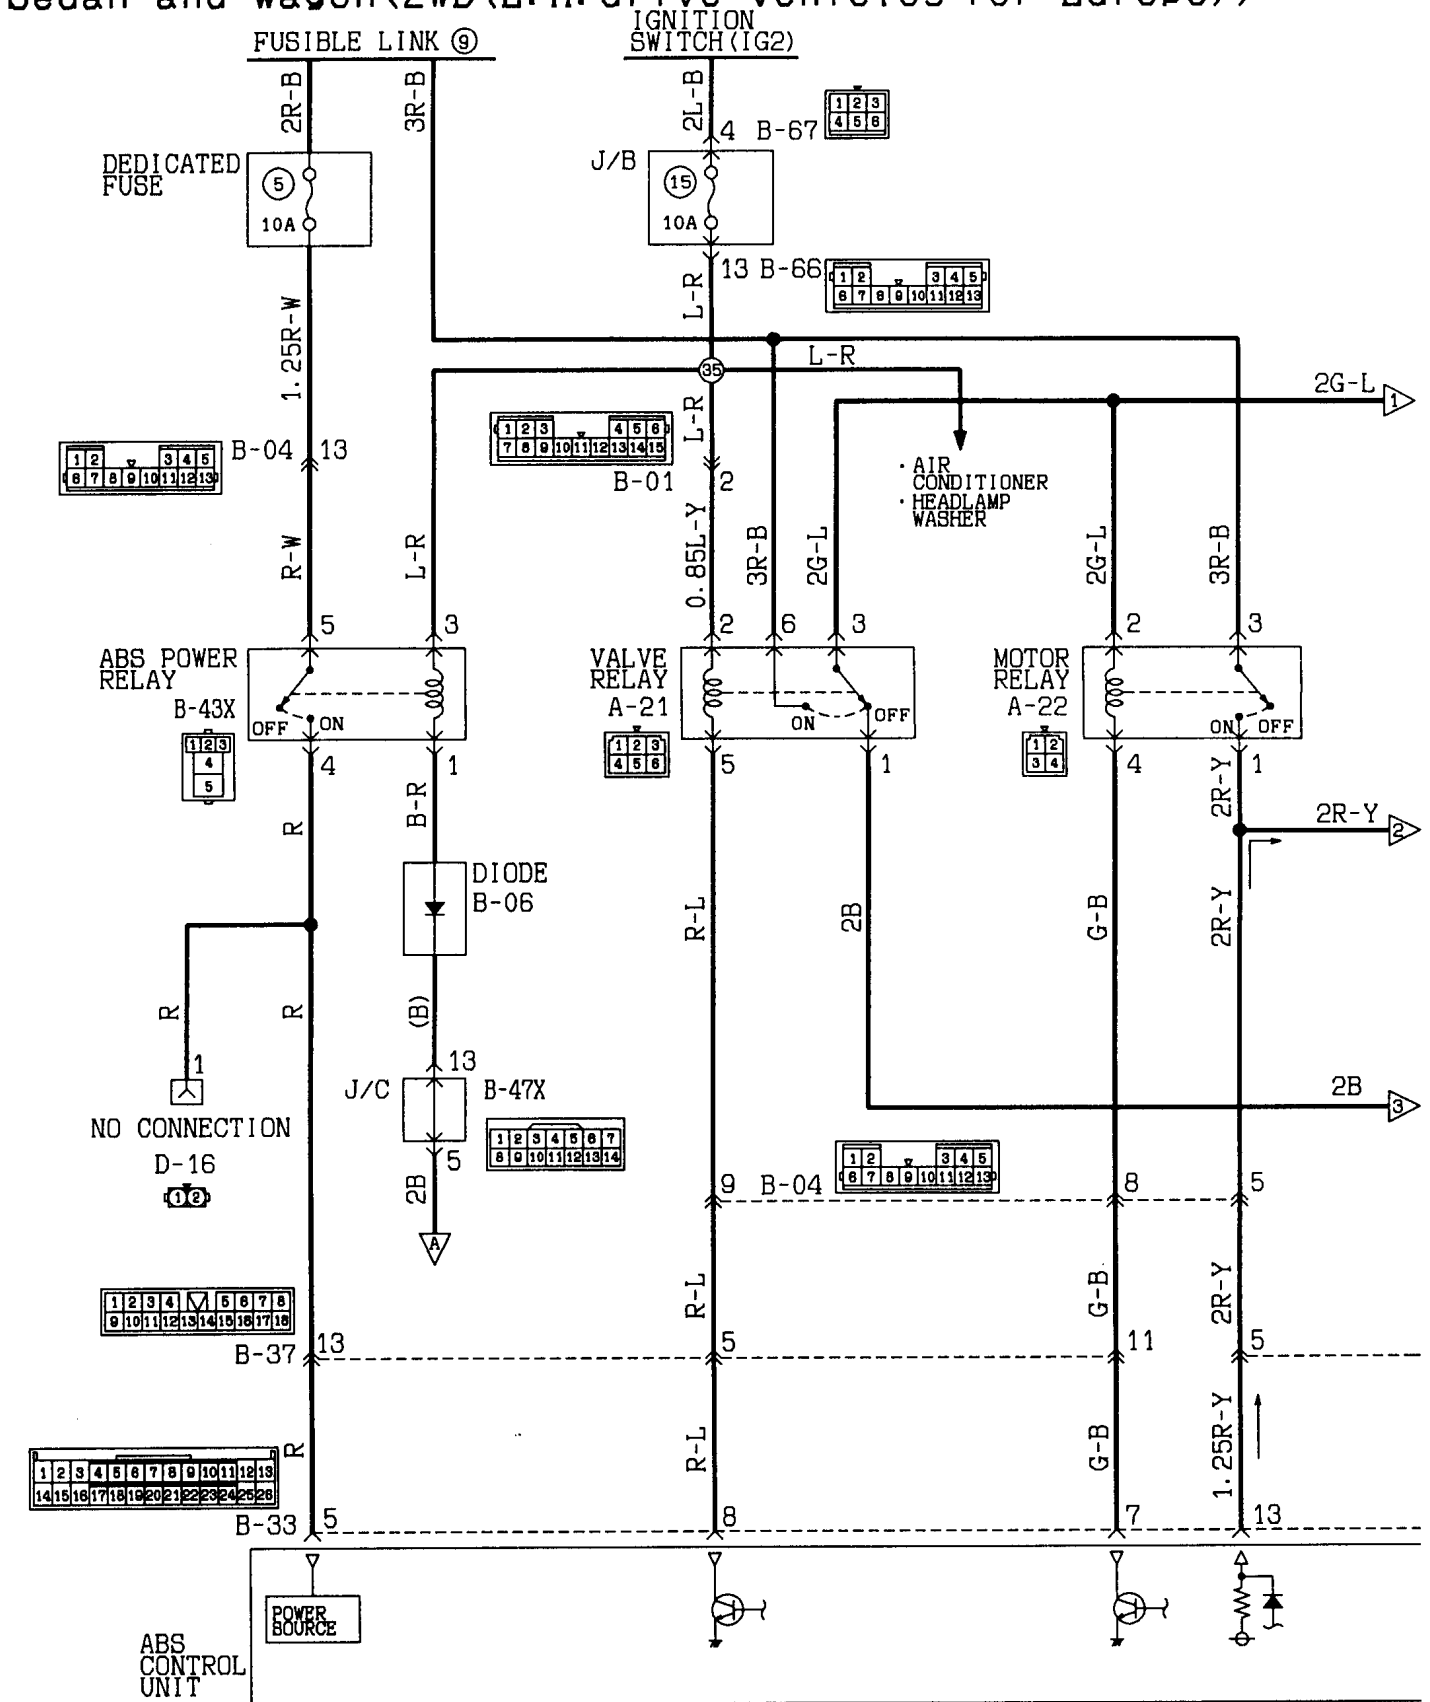

ANTI-LOCK BRAKE SYSTEM
Sedan and wagon (2WD (L.H. drive vehicles for Europe))

Wire colour code
B:Black LG:Light green G:Green L:Blue W:White Y:Yellow SB:Sky blue
BR:Brown O:Orange GR:Gray R:Red P:Pink V:Violet