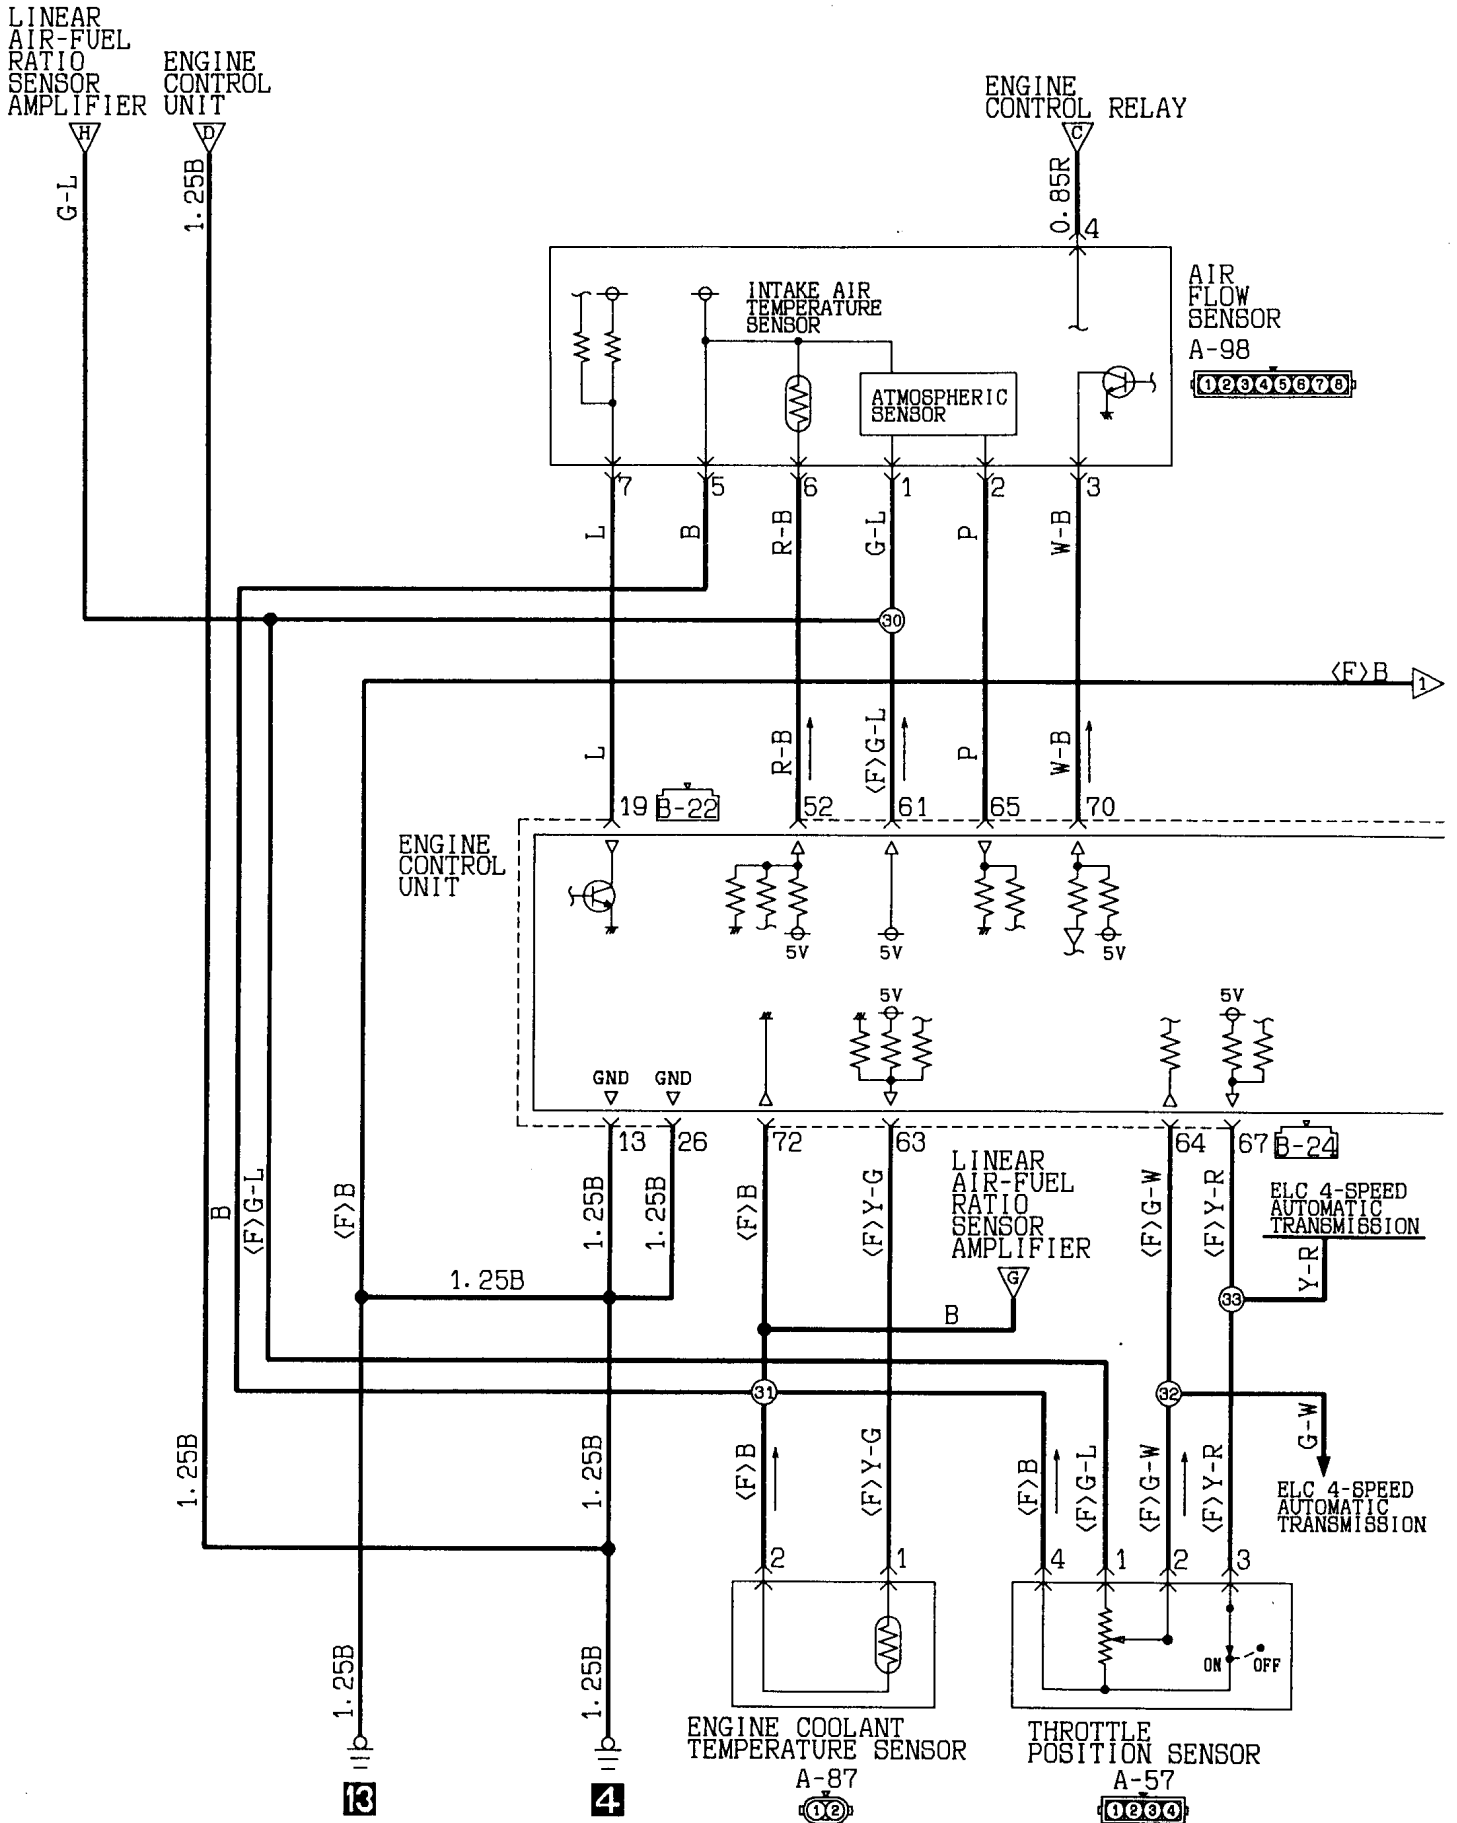

Wire colour code
B:Black LG:Light green G:Green L:Blue W:White Y:Yellow SB:Sky blue
BR:Brown O:Orange GR:Gray R:Red P:Pink V:Violet