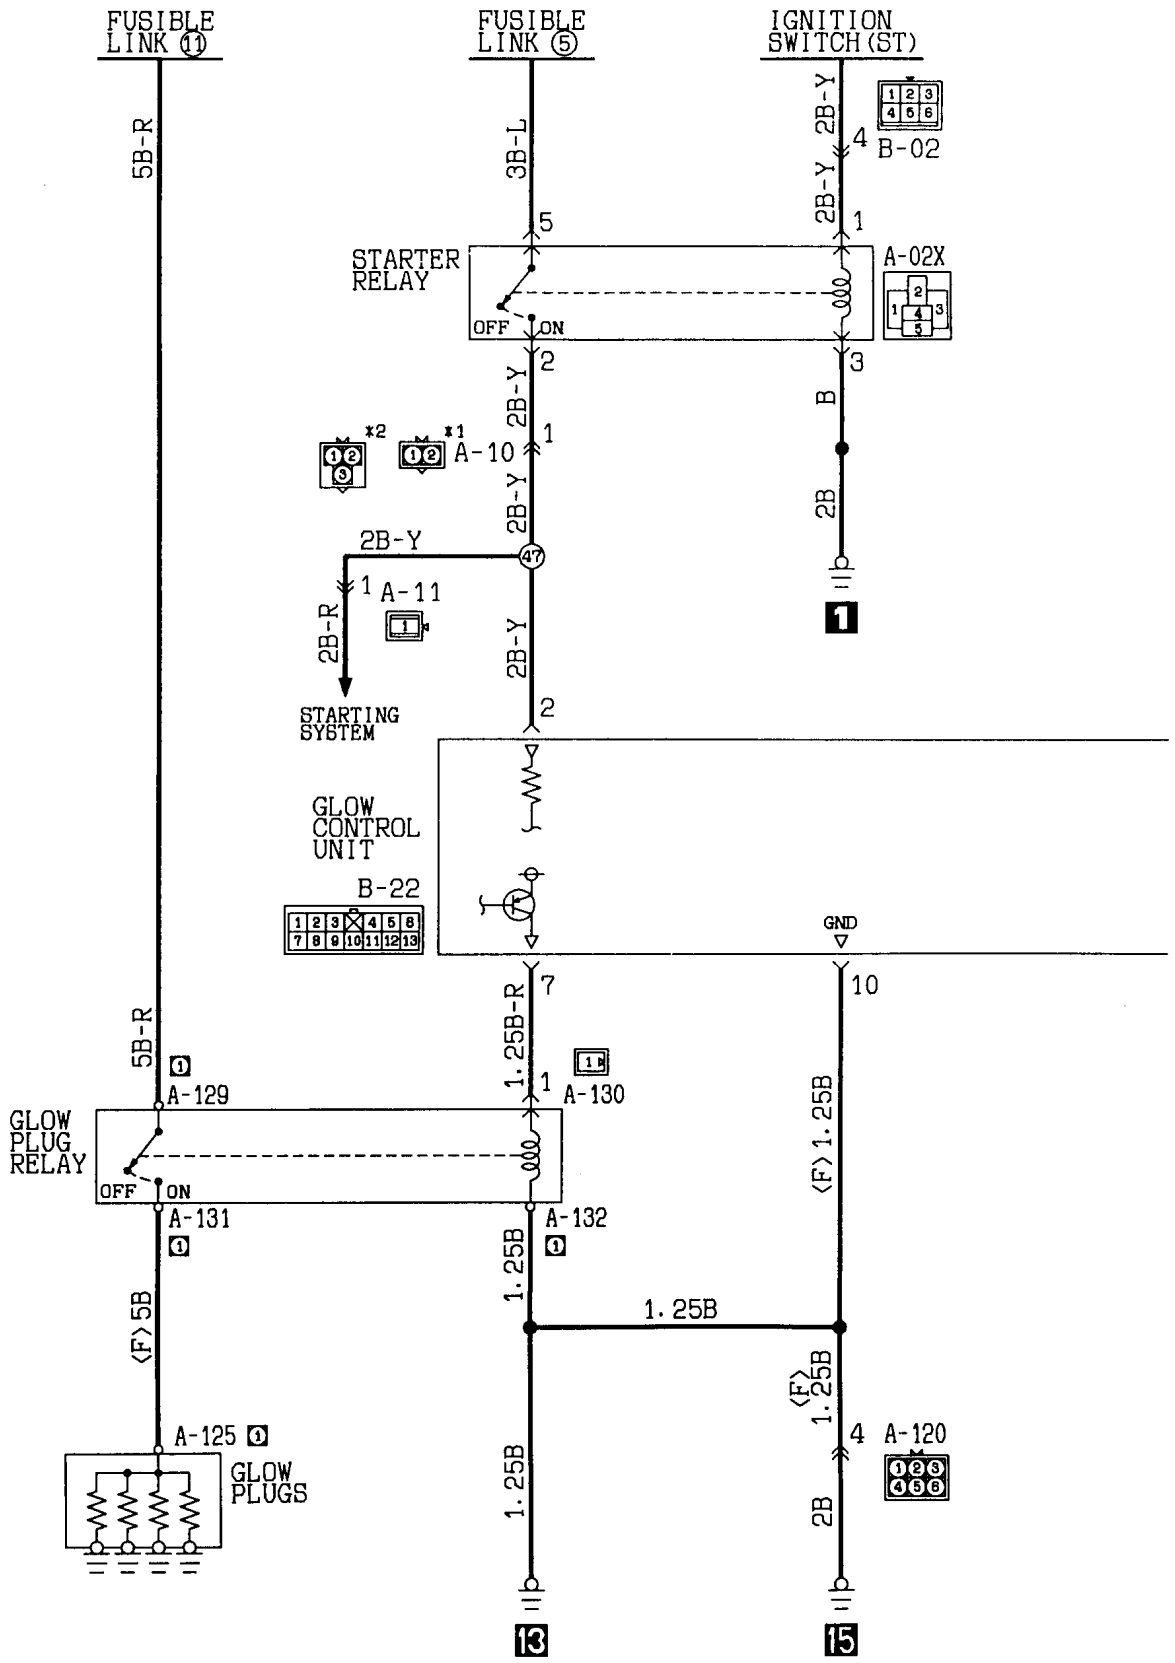

SELF-REGULATING GLOW SYSTEM
L.H. drive vehicles for Europe without EGR system

Remarks
*1: Vehicles without fuel line heater.
*2: Vehicles with fuel line heater.