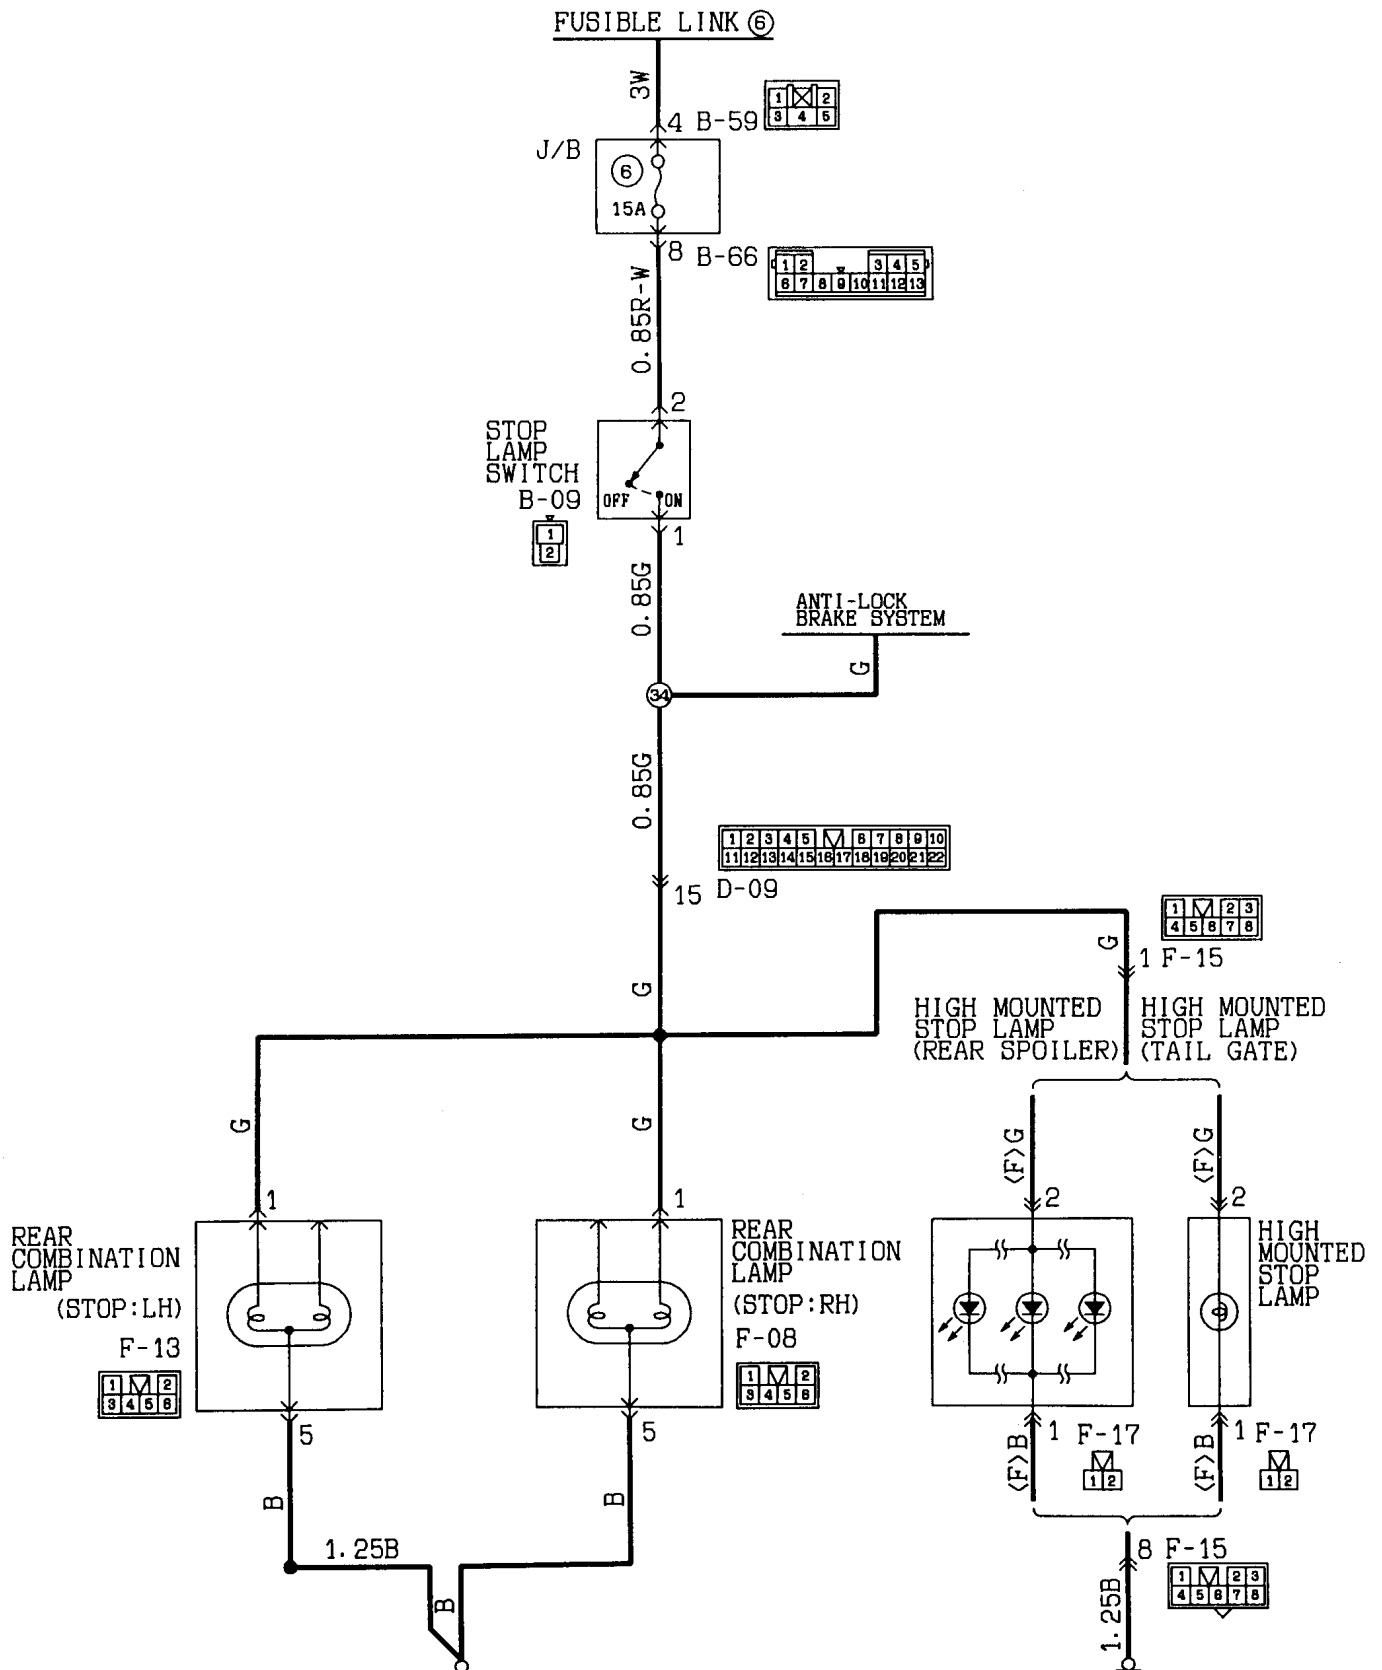

STOP LAMP
Hatchback <L. H. drive vehicles>

Remarks
*1: Vehicles for Europe. **9***1 **8***2
*2: Vehicles except for Europe.

Wire colour code
B:Black LG:Light green G:Green L:Blue W:White Y:Yellow SB:Sky blue
BR:Brown O:Orange GR:Gray R:Red P:Pink V:Violet