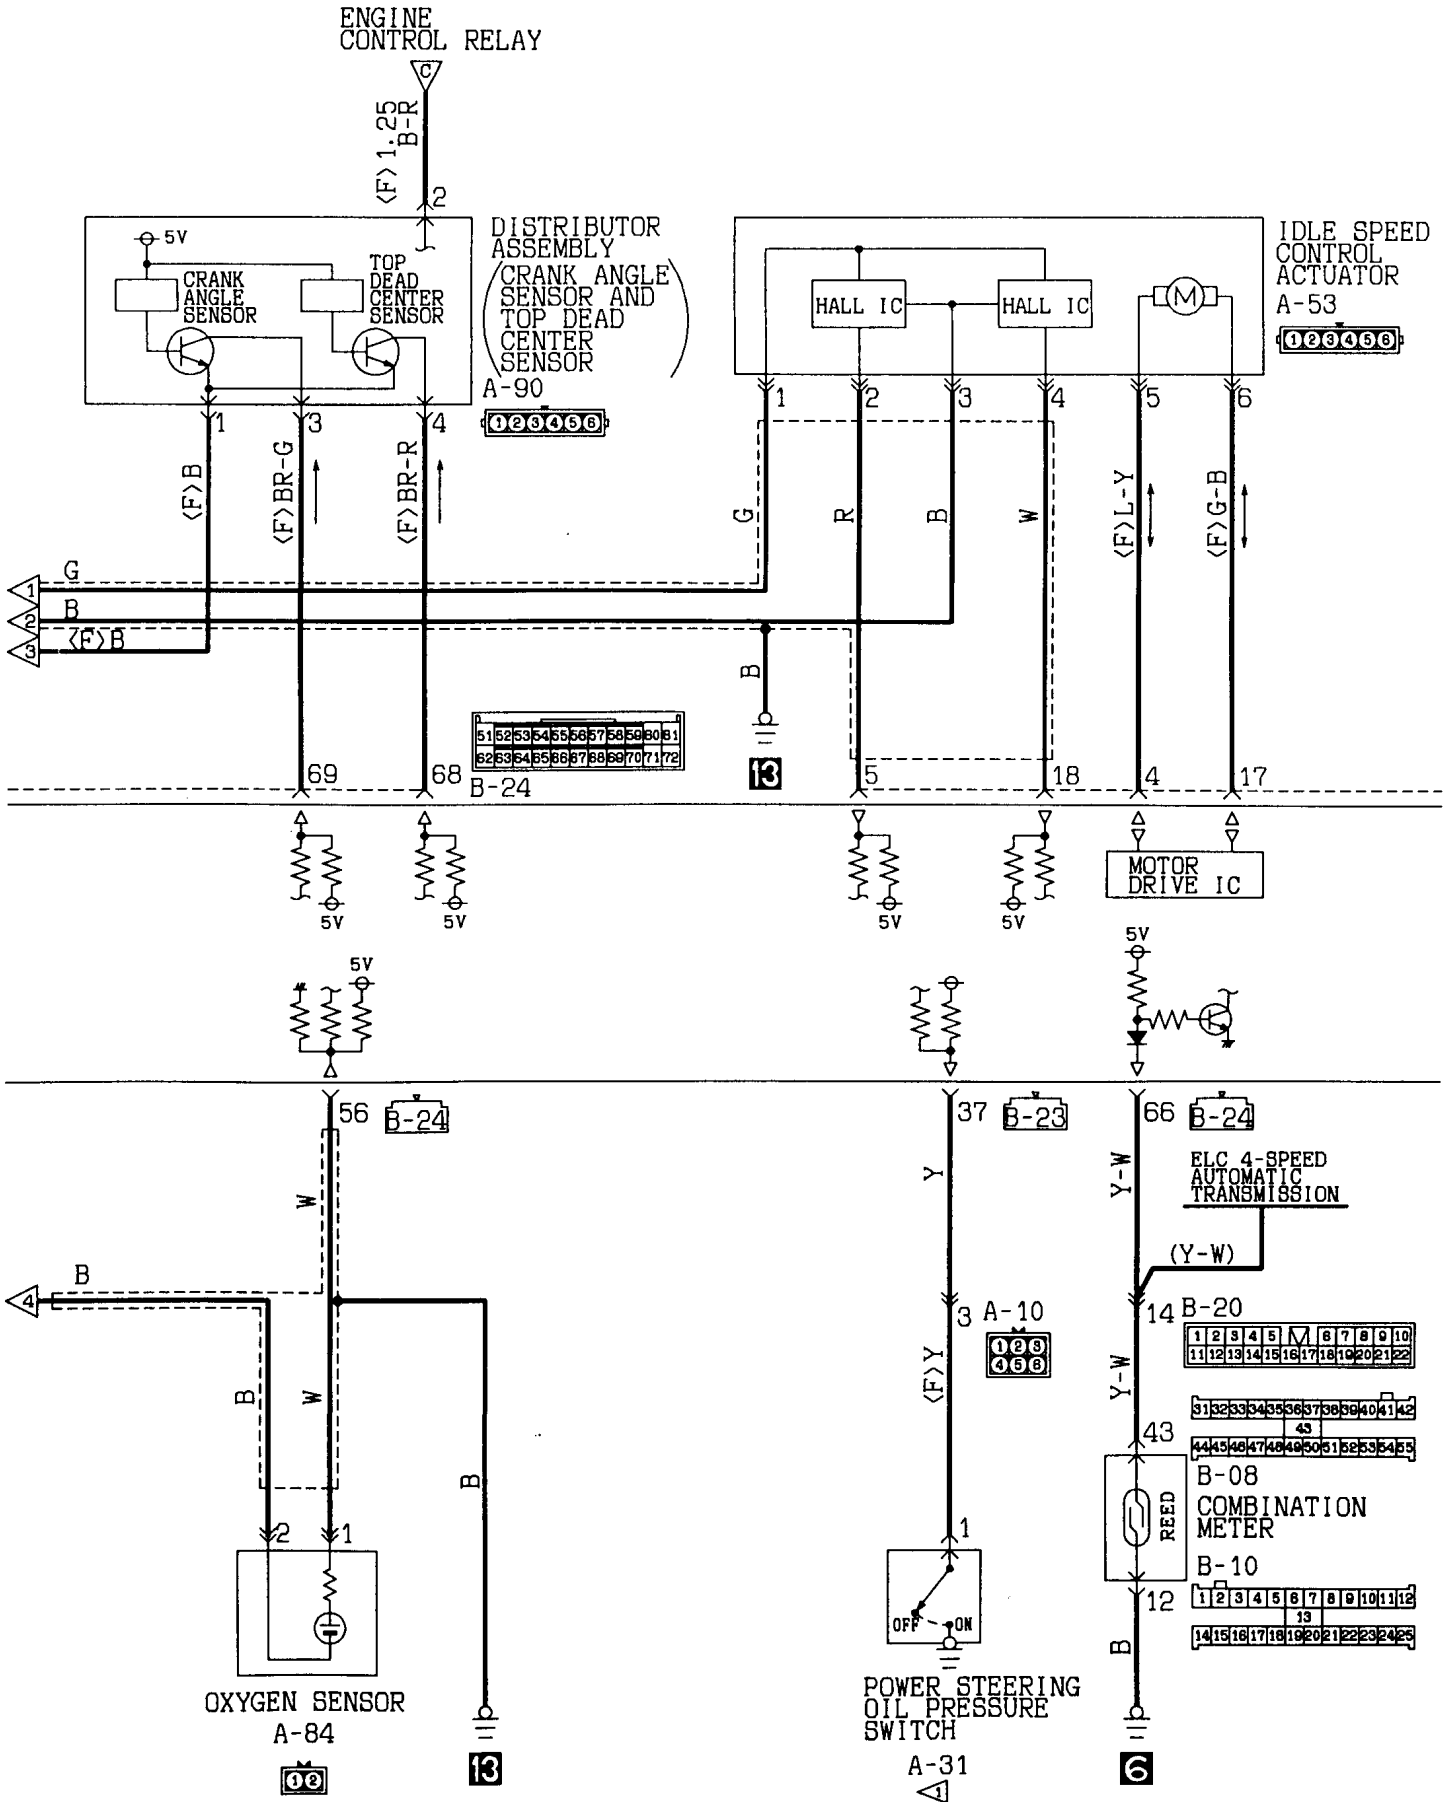

Wire colour code
 B:Black LG:Light green G:Green L:Blue W:White Y:Yellow SB:Sky blue
 BR:Brown O:Orange GR:Gray R:Red P:Pink V:Violet

MPI SYSTEM

4G93-30HC (R. H. drive vehicles)

Wire colour code
 B:Black LG:Light green G:Green L:Blue W:White Y:Yellow SB:Sky blue
 BR:Brown O:Orange GR:Gray R:Red P:Pink V:Violet