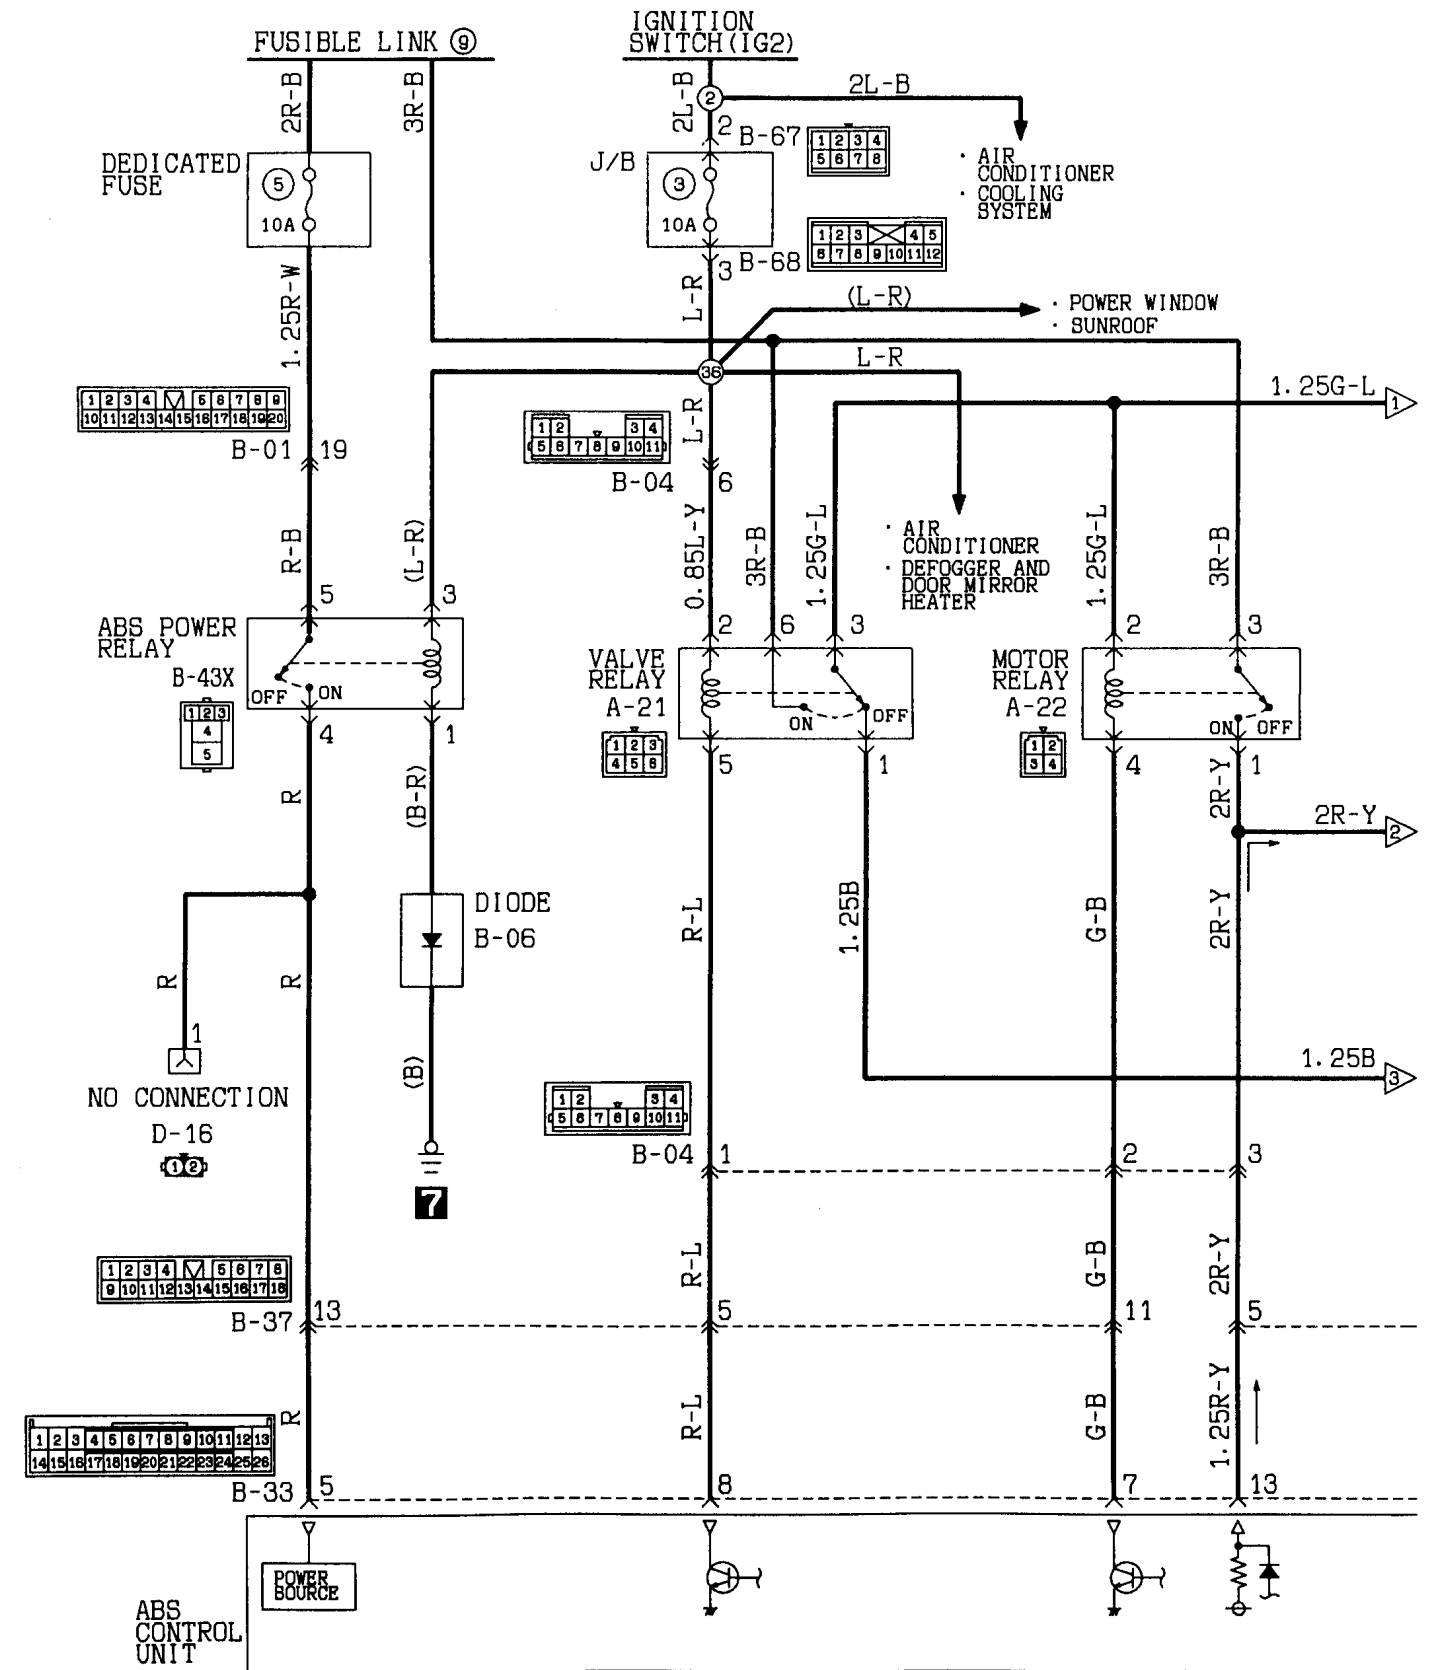

ANTI-LOCK BRAKE SYSTEM

Sedan and wagon (2WD (R. H. drive vehicles for Europe))

Wire colour code
B:Black LG:Light green G:Green L:Blue W:White Y:Yellow SB:Sky blue
BR:Brown O:Orange GR:Gray R:Red P:Pink V:Violet