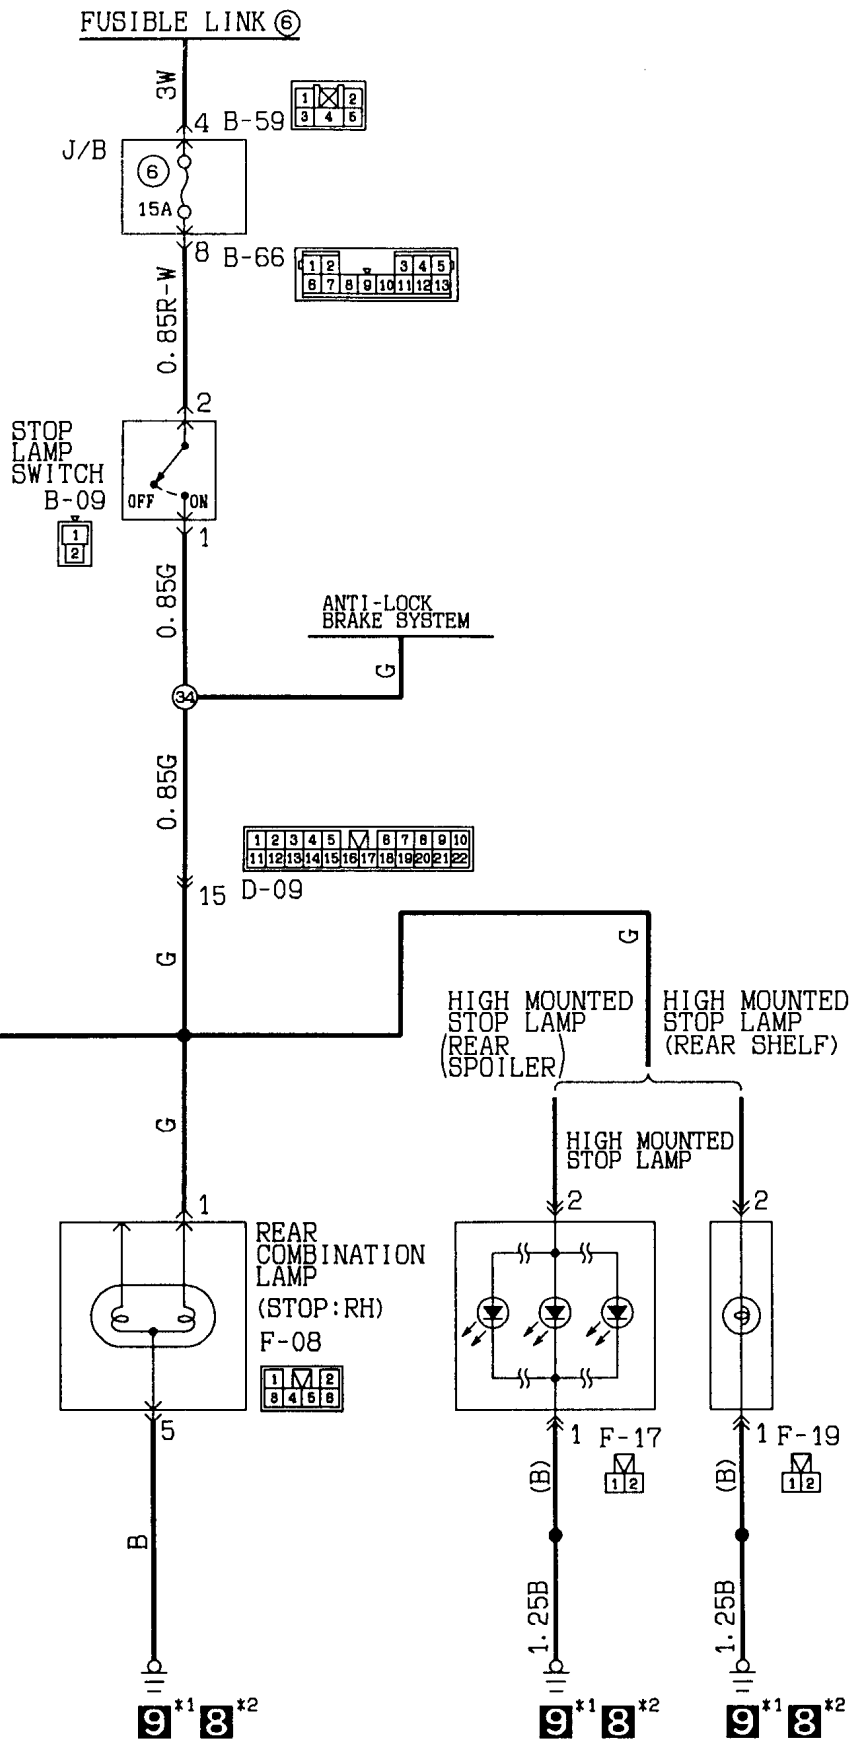

STOP LAMP
Sedan <L. H. drive vehicles>

Remarks
*1: Vehicles for Europe.
*2: Vehicles except for Europe.

Wire colour code
B: Black LG: Light green G: Green L: Blue W: White Y: Yellow SB: Sky blue
BR: Brown O: Orange GR: Gray R: Red P: Pink V: Violet