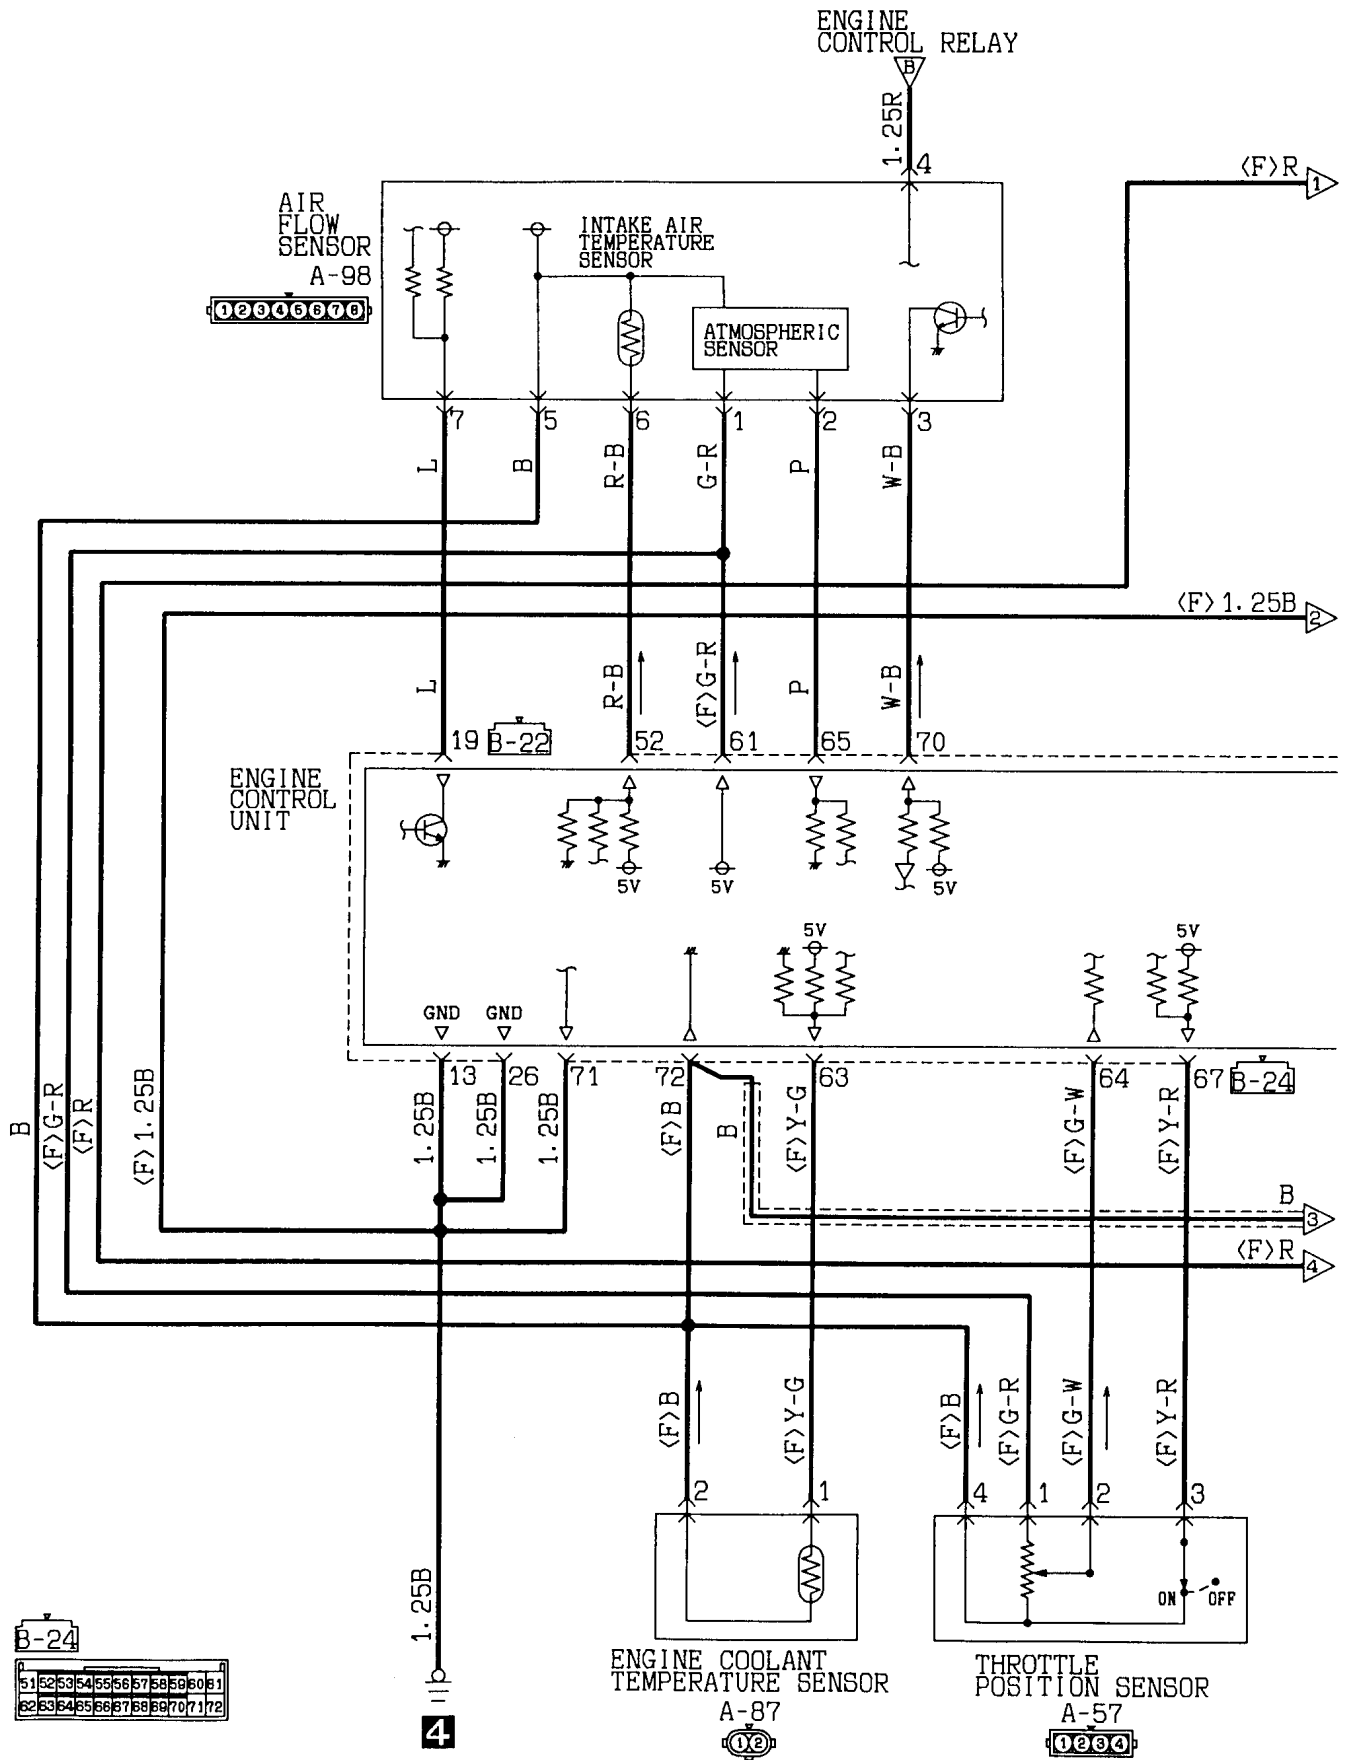

Wire colour code
 B:Black LG:Light green G:Green L:Blue W:White Y:Yellow SB:Sky blue
 BR:Brown O:Orange GR:Gray R:Red P:Pink V:Violet

MPI SYSTEM
4G93<L.H. drive vehicles for Europe>

Wire colour code
 B:Black LG:Light green G:Green L:Blue W:White Y:Yellow SB:Sky blue
 BR:Brown O:Orange GR:Gray R:Red P:Pink V:Violet