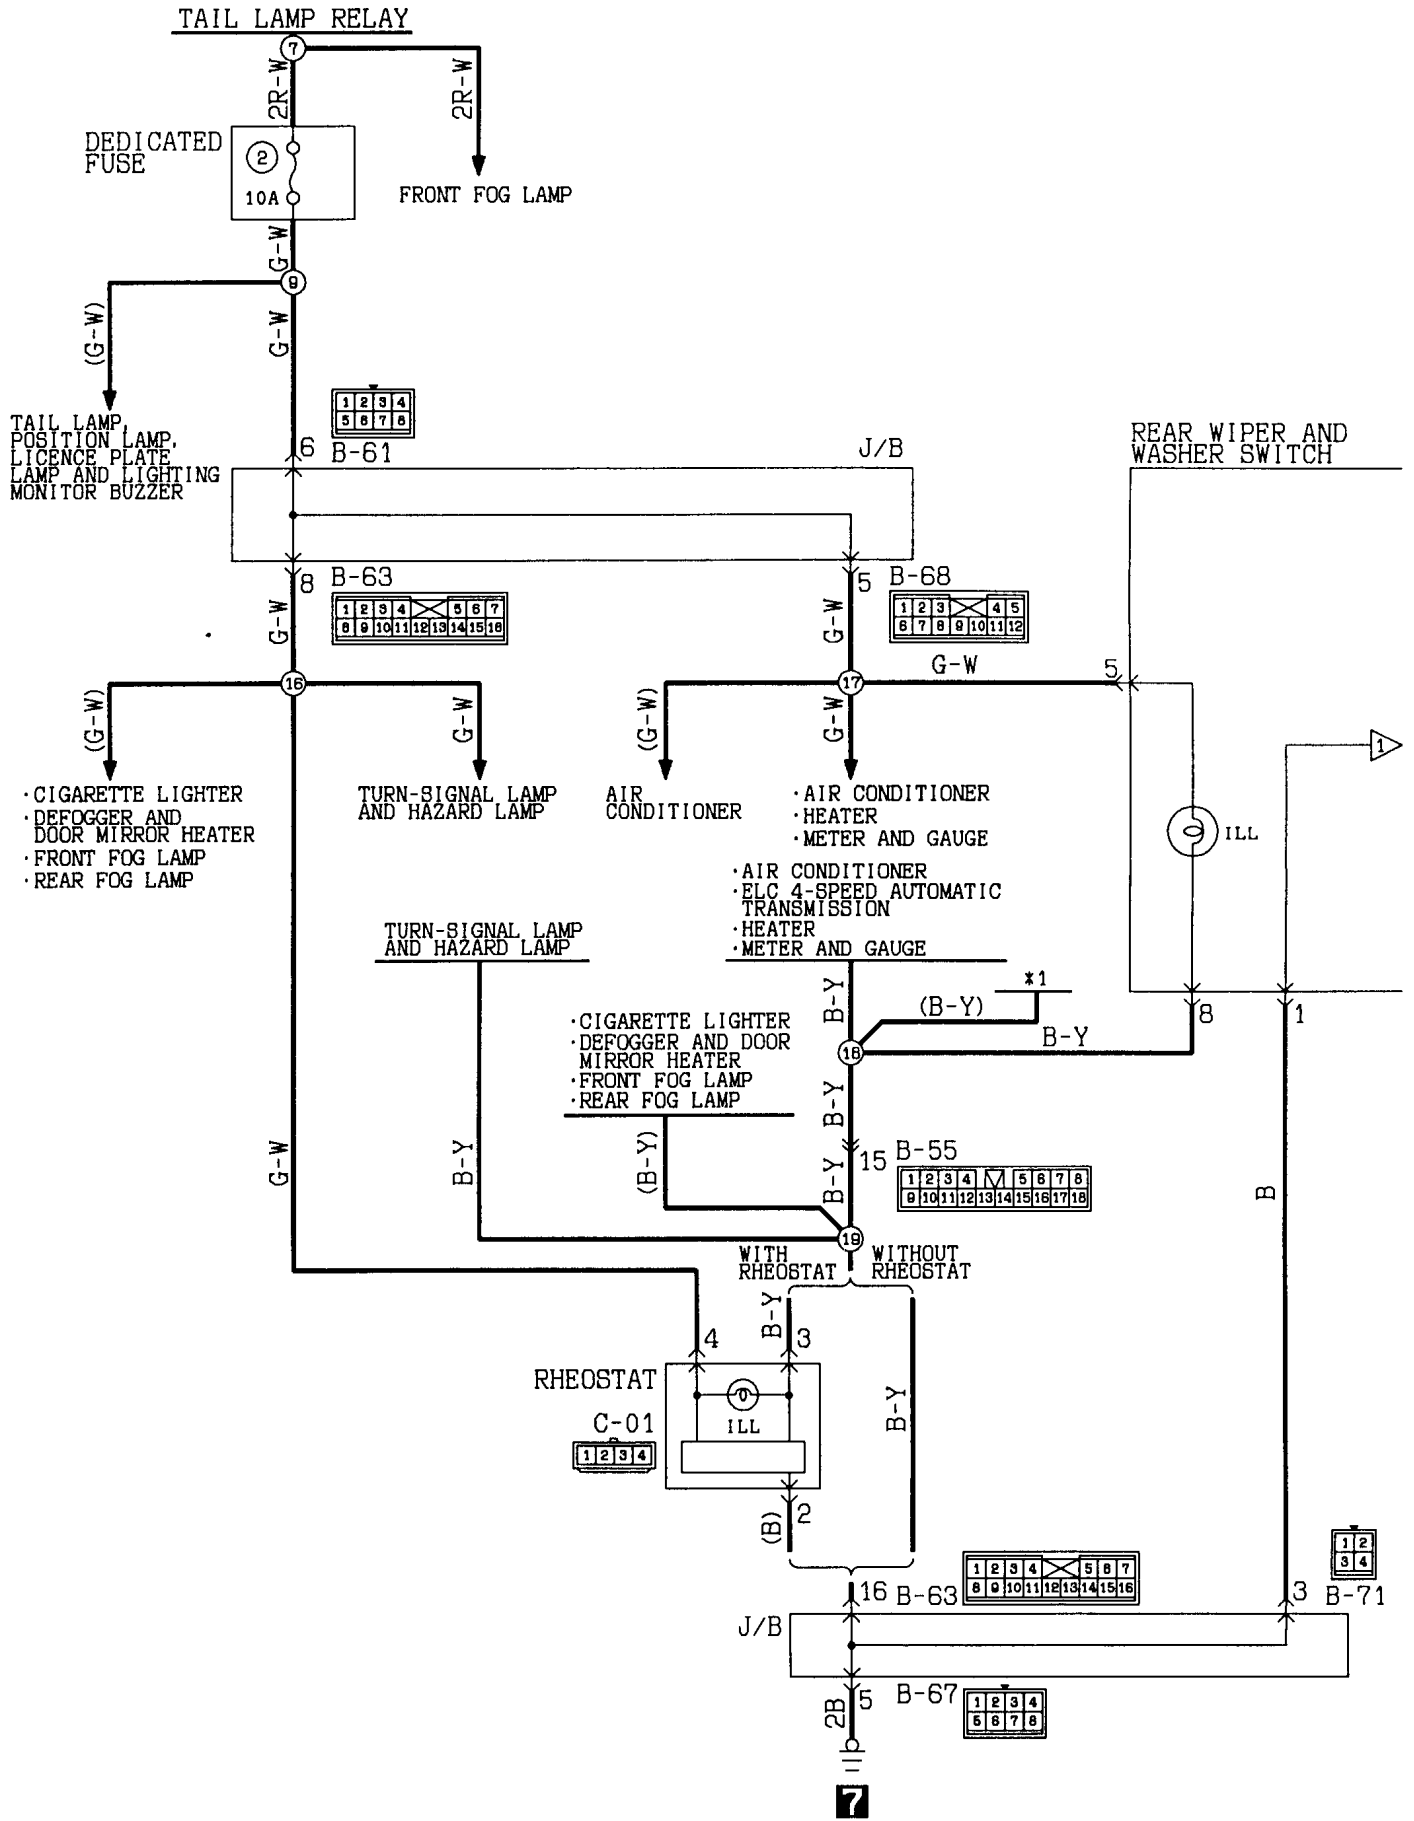

REAR WIPER AND WASHER

R. H. drive vehicles for Europe with intermittent wiper