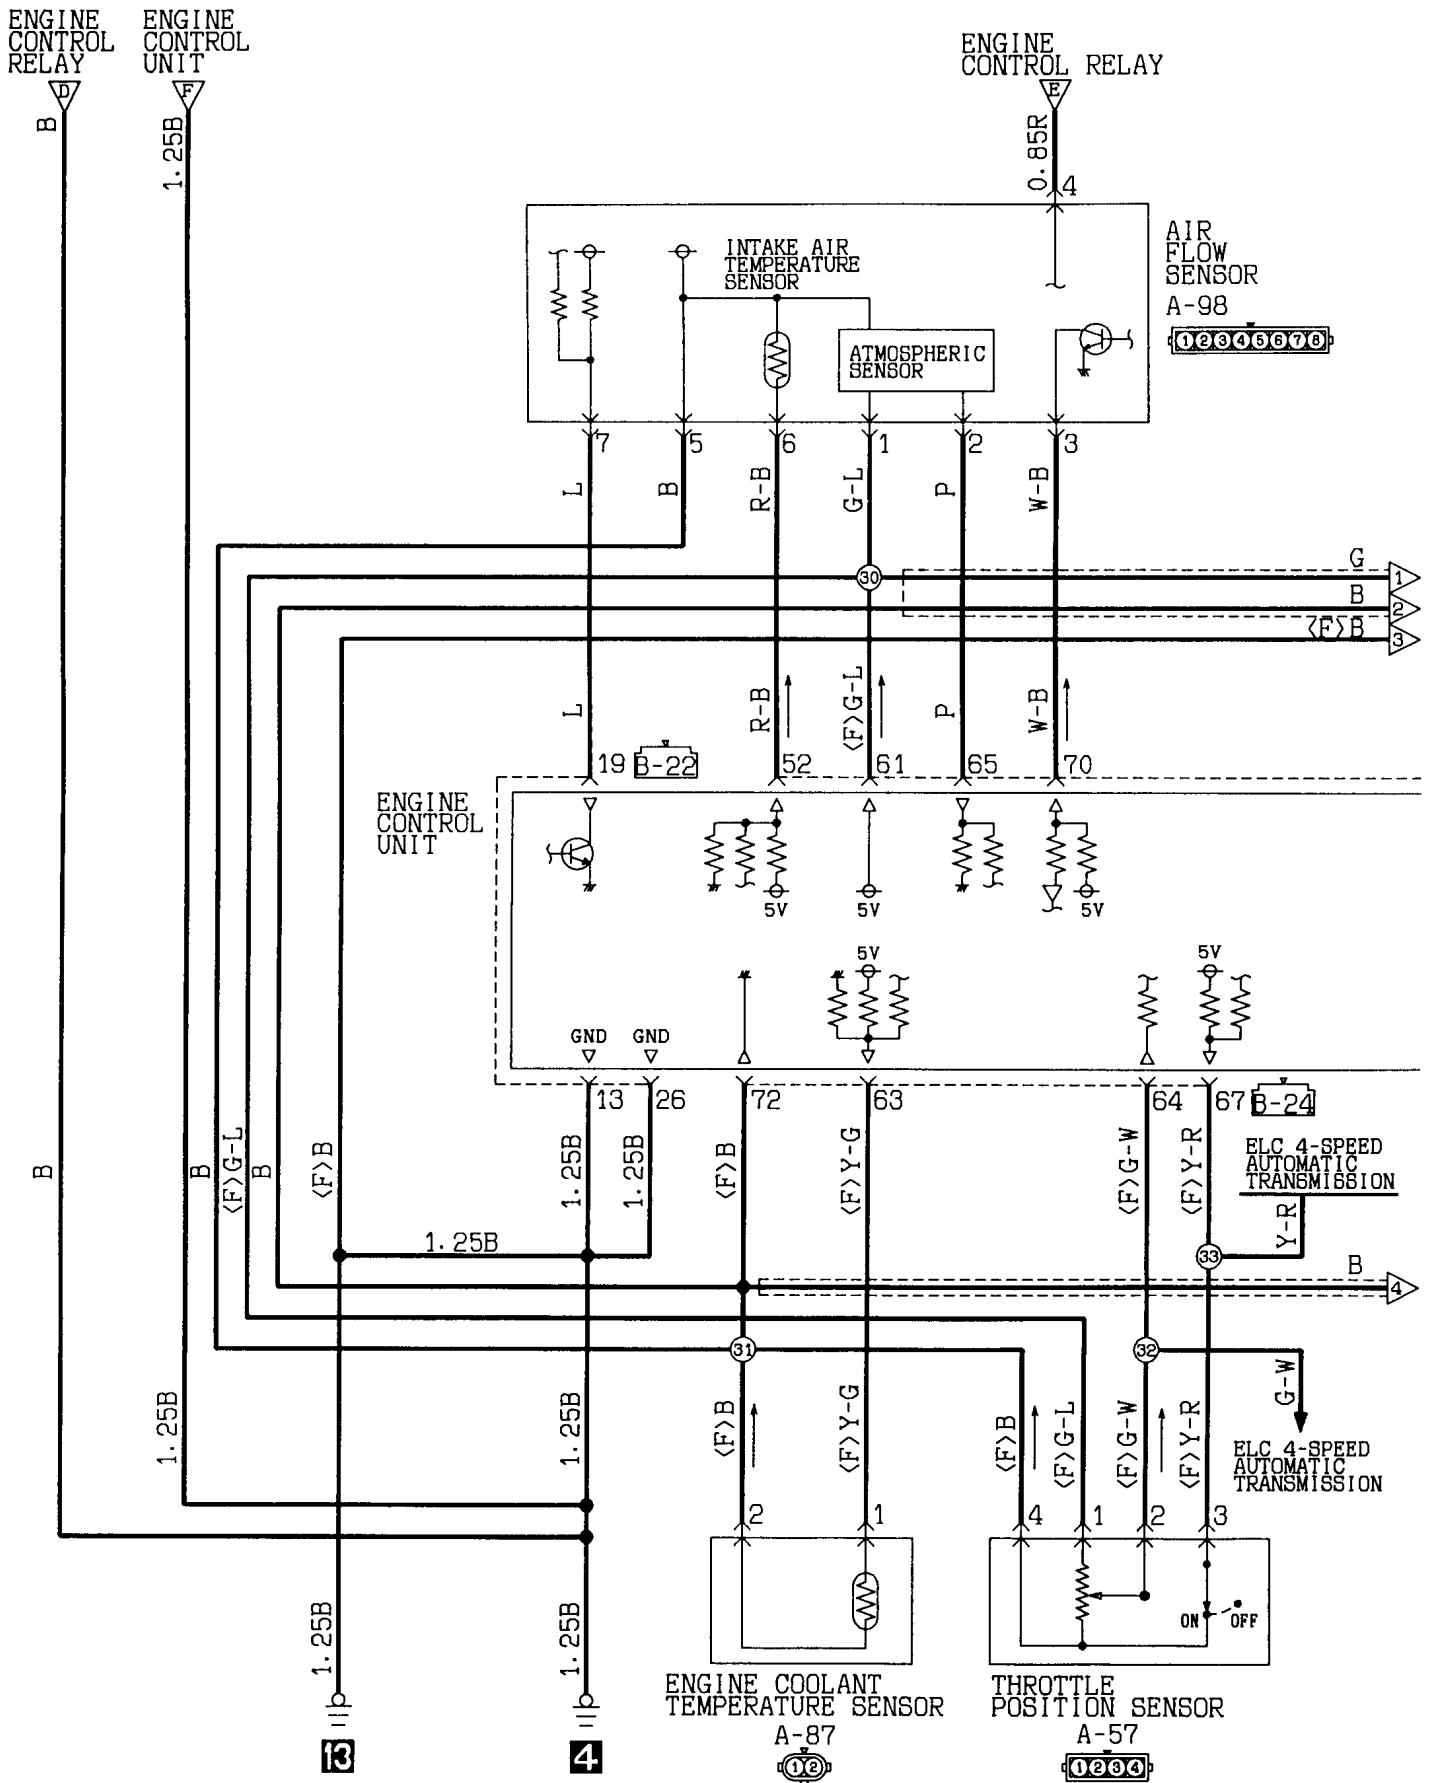

Wire colour code
 B:Black LG:Light green G:Green L:Blue W:White Y:Yellow SB:Sky blue
 BR:Brown O:Orange GR:Gray R:Red P:Pink V:Violet

MPI SYSTEM

4G93-30HC (R. H. drive vehicles)

Wire colour code
 B:Black LG:Light green G:Green L:Blue W:White Y:Yellow SB:Sky blue
 BR:Brown O:Orange GR:Gray R:Red P:Pink V:Violet