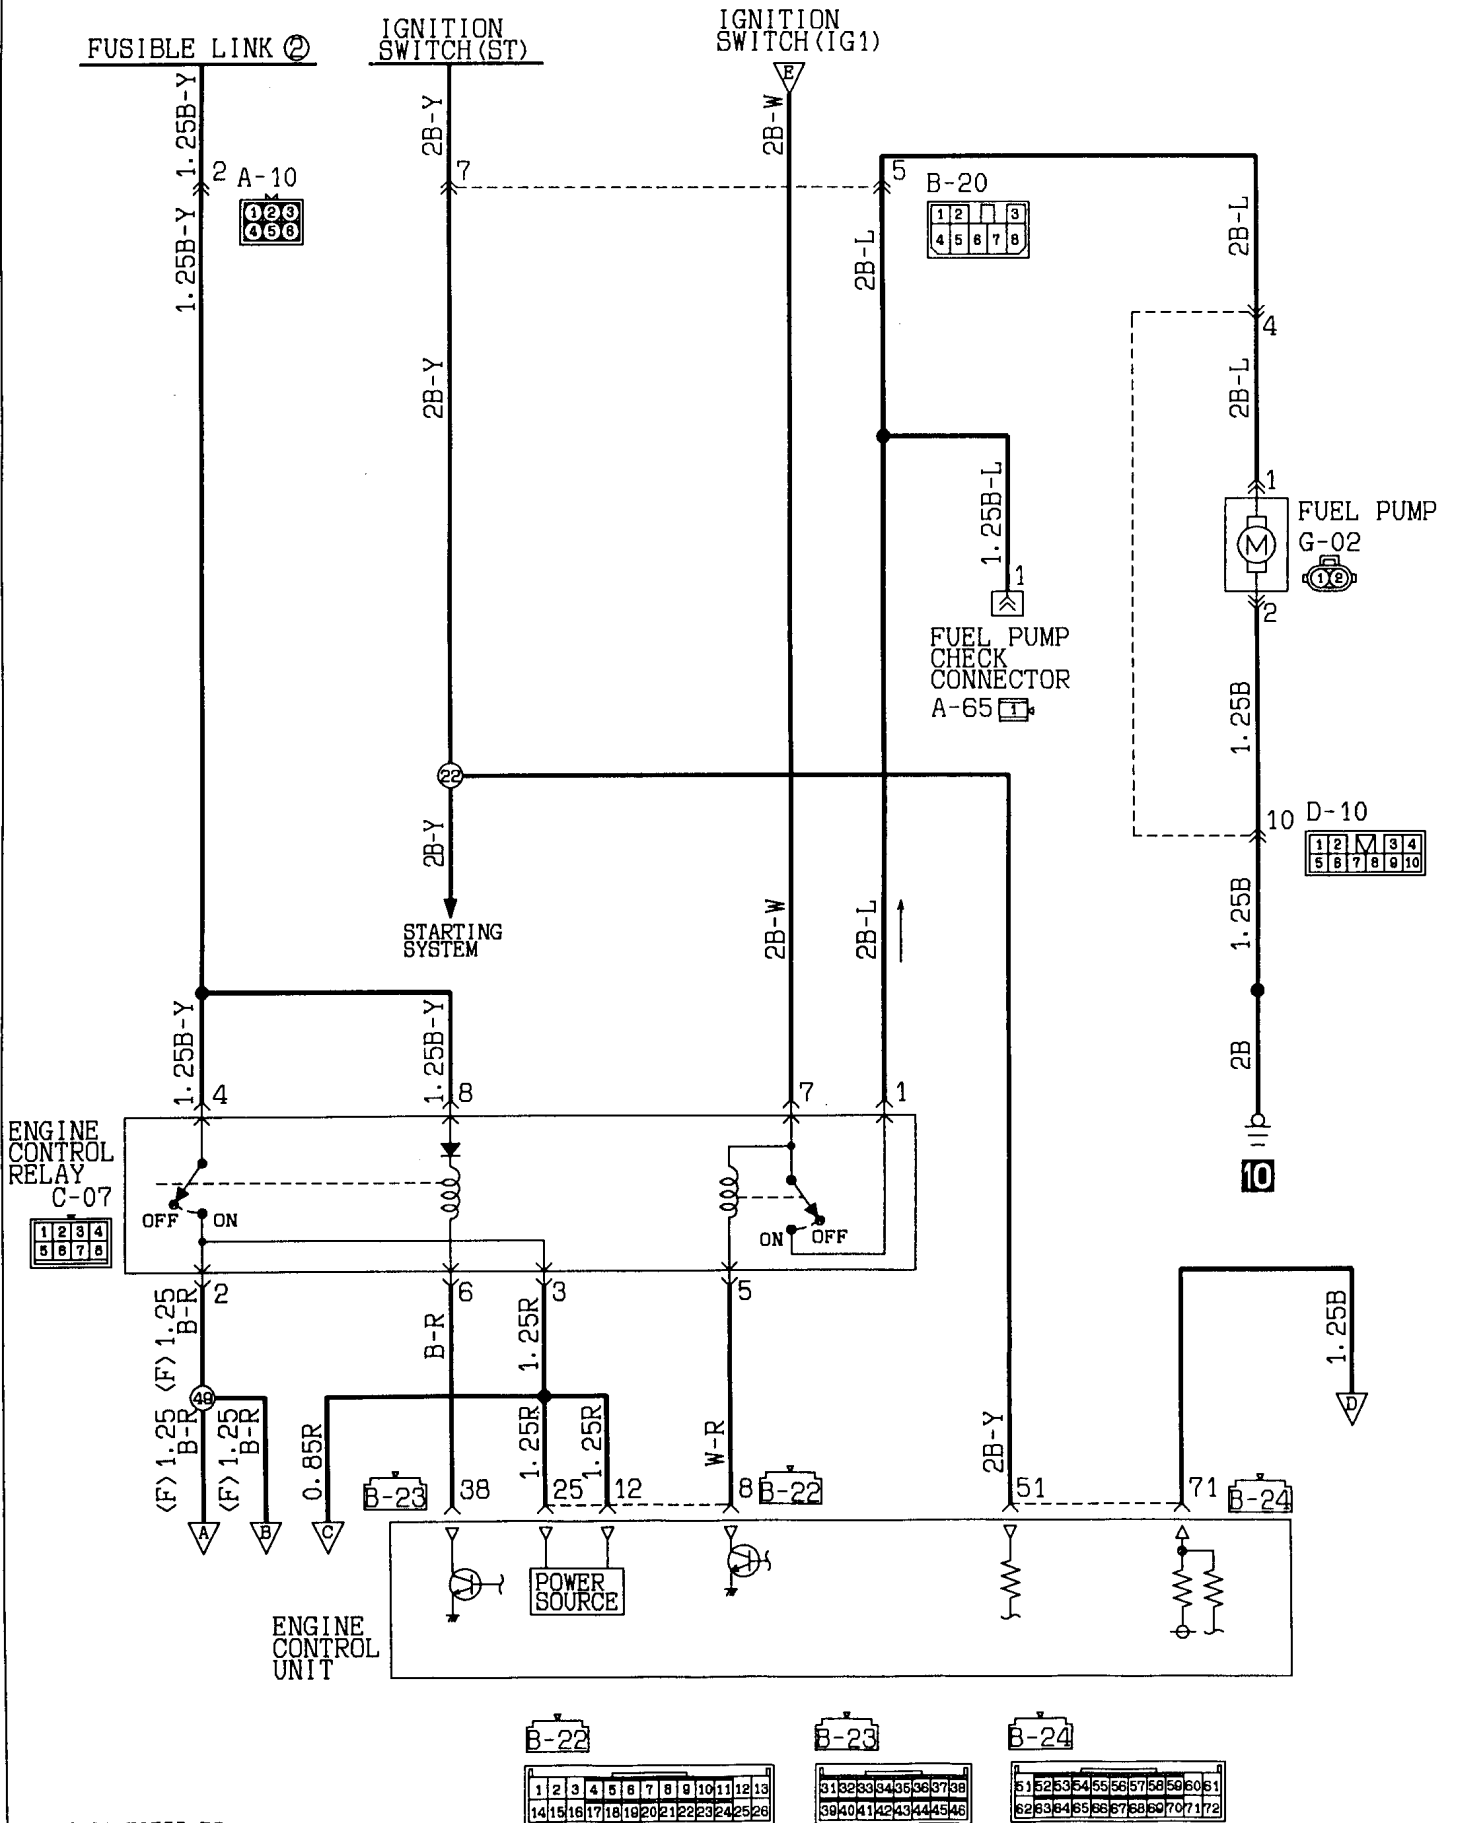

MPI SYSTEM
4G92<R. H. drive vehicles (MVV)>