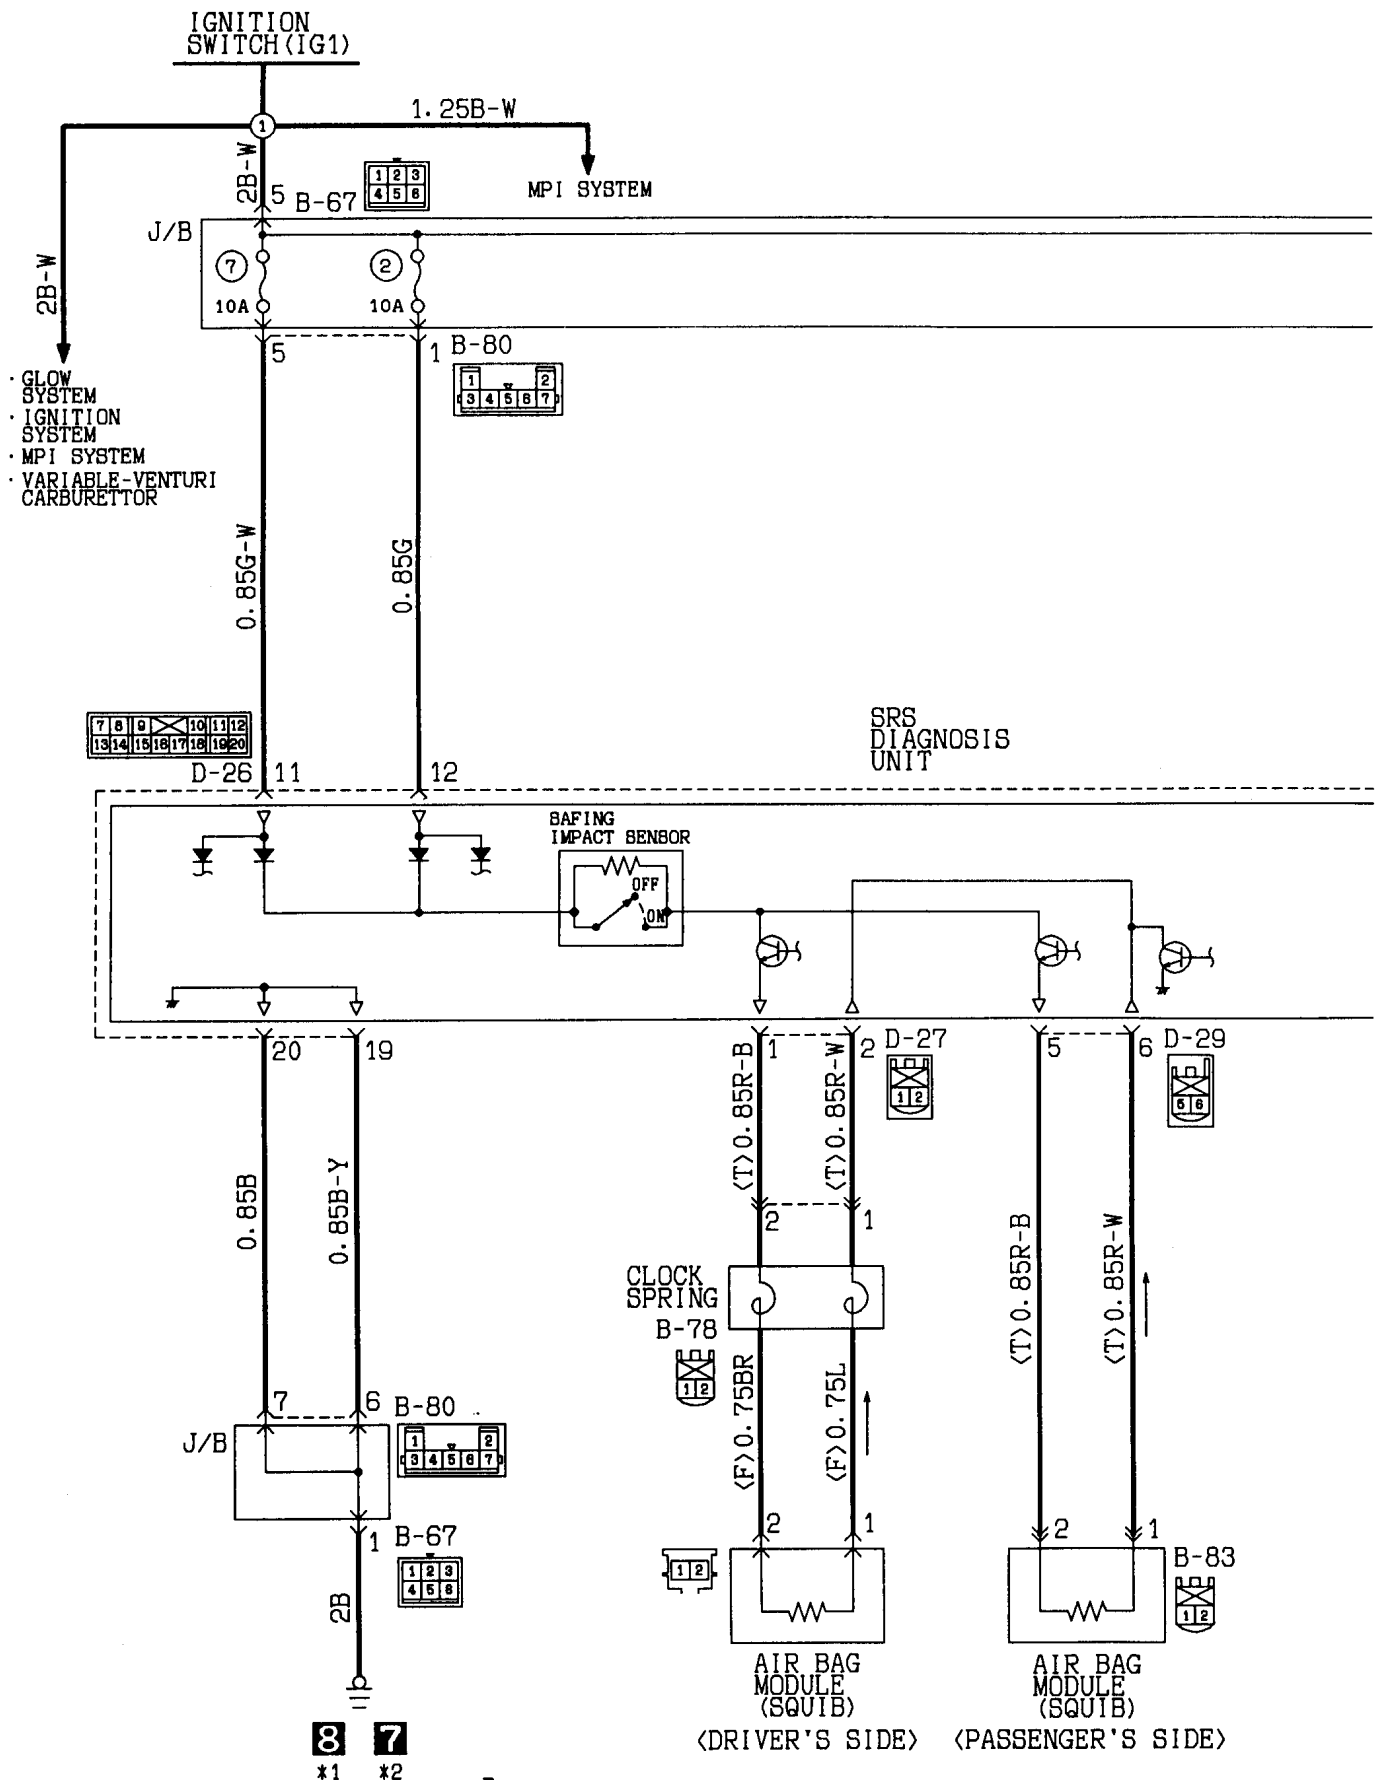

SUPPLEMENTAL RESTRAINT SYSTEM
L.H. drive vehicles

8 *1
7 *2

Remarks
*1: Vehicles for Europe.
*2: Vehicles except for Europe.