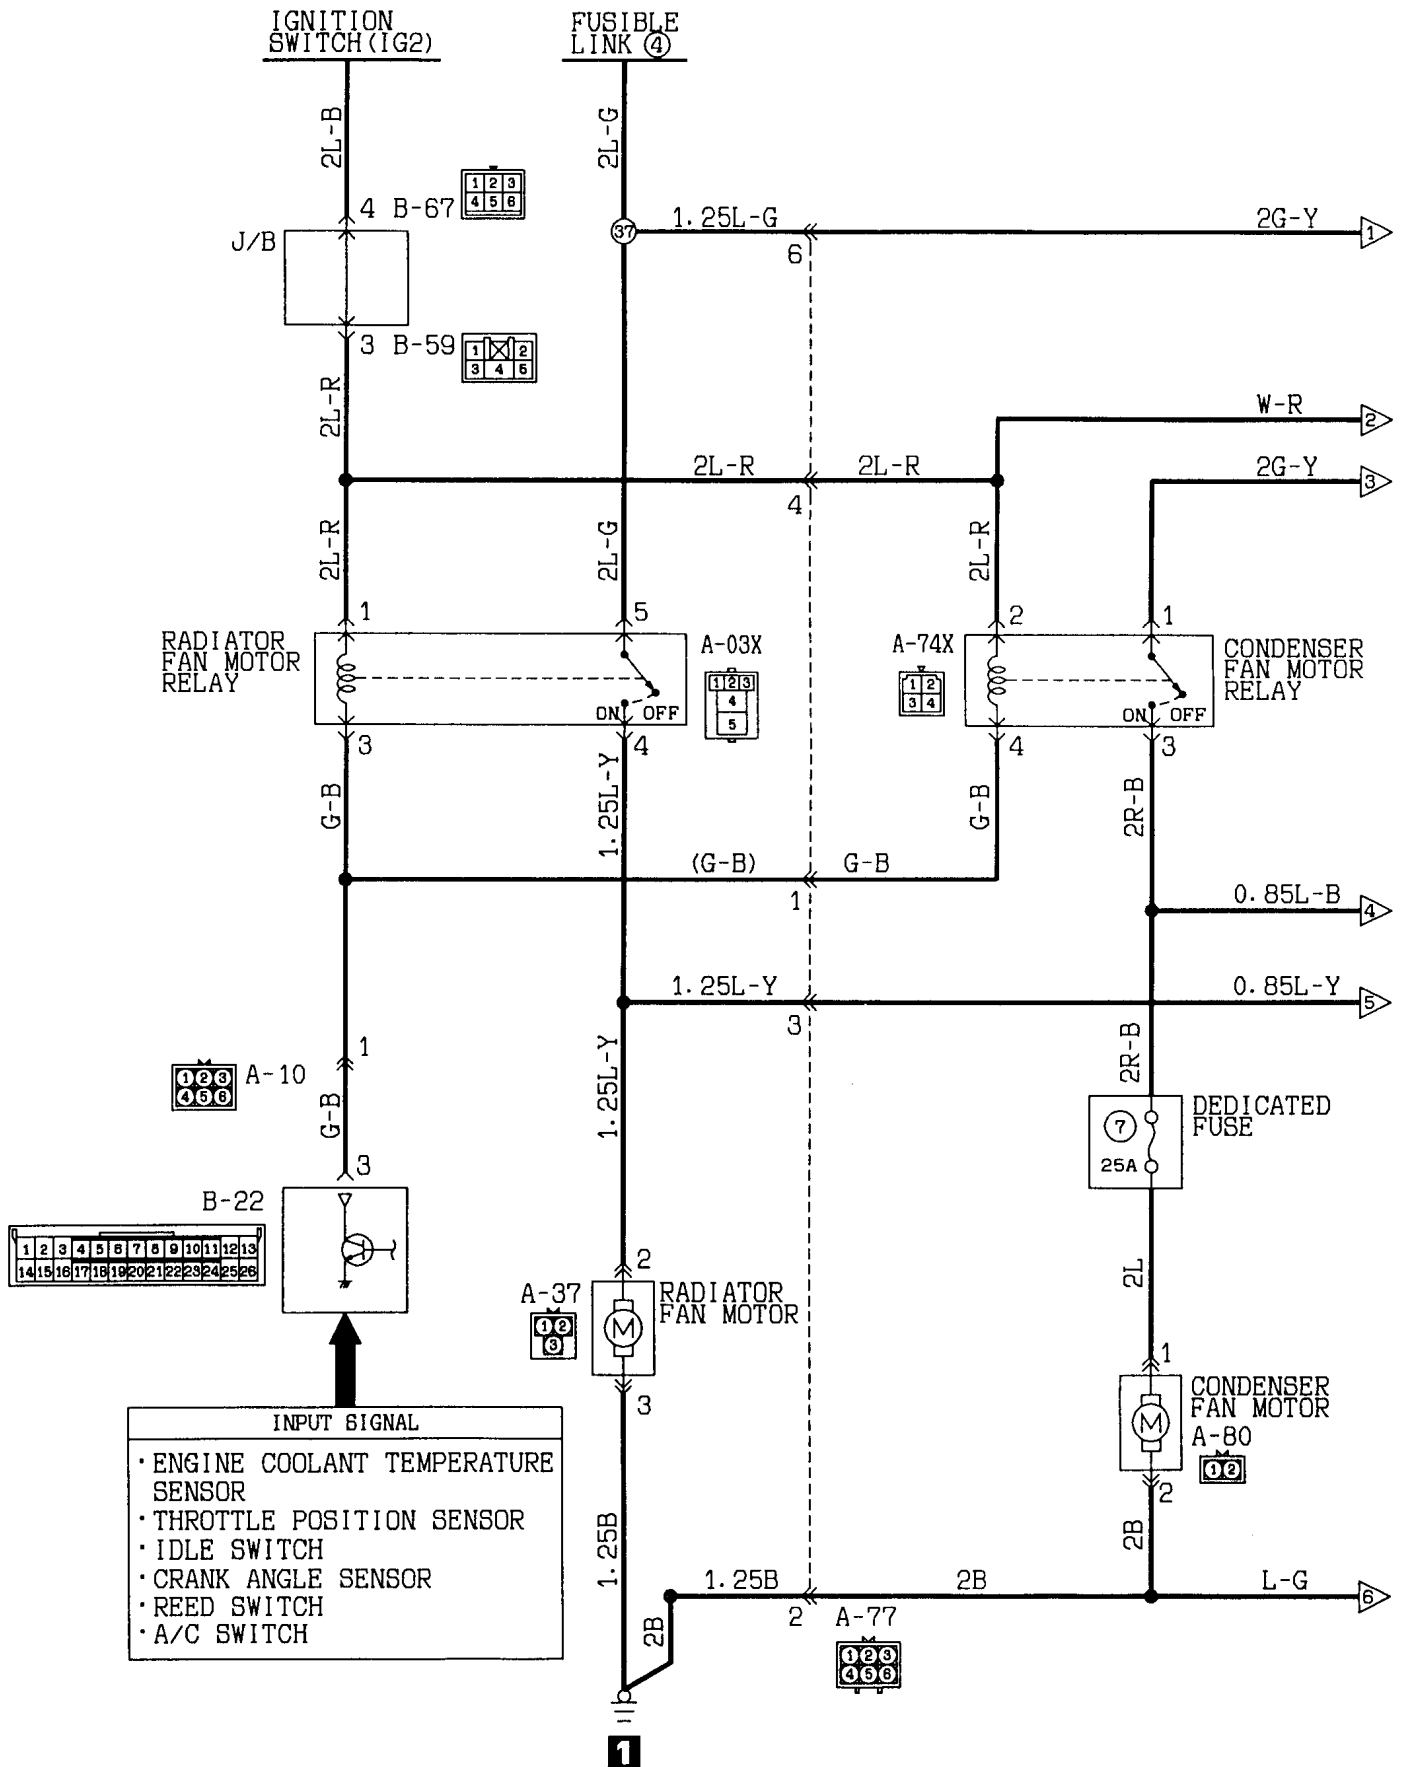

COOLING SYSTEM
4G9 (Vehicles for GCC)