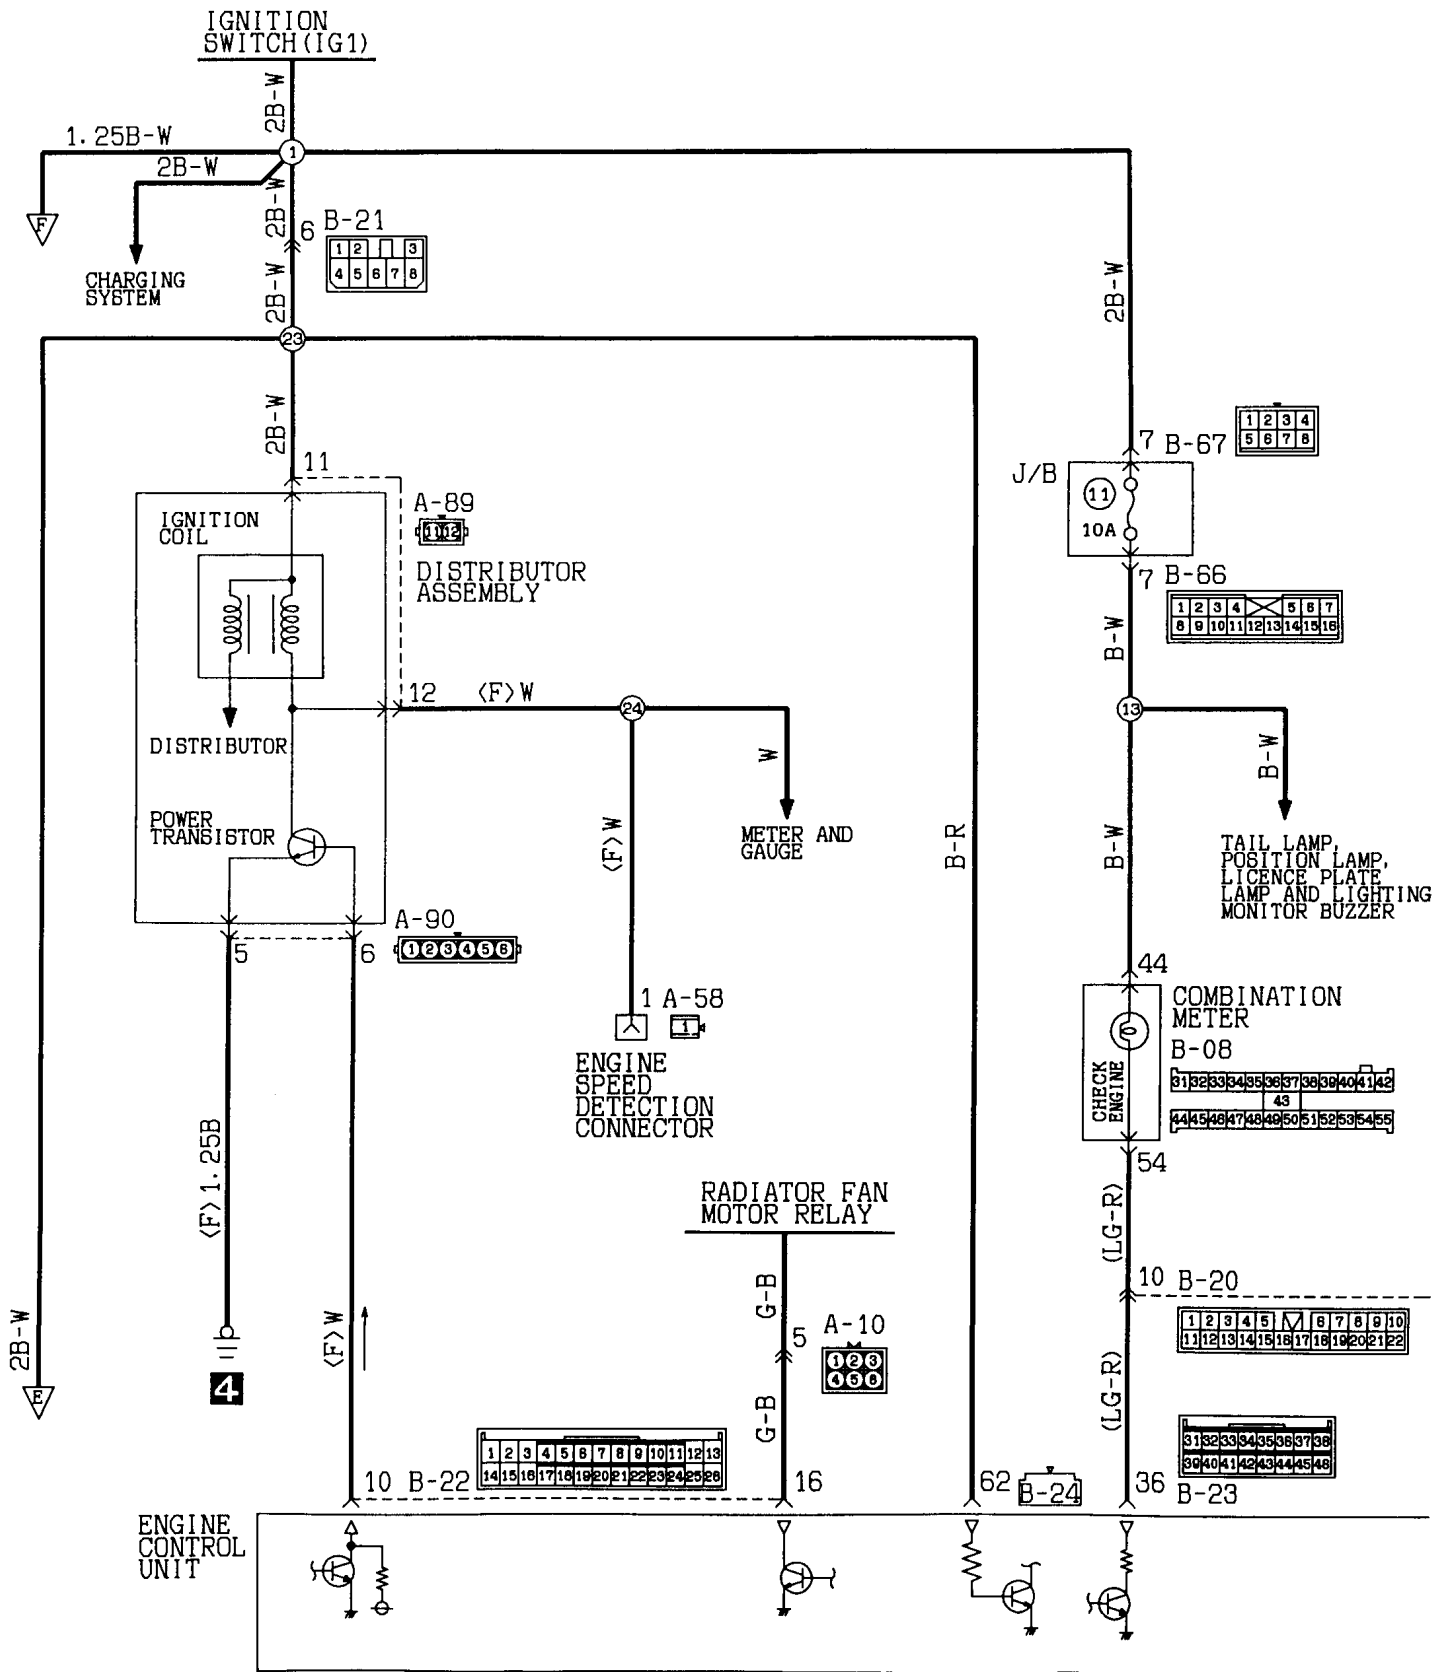

Wire colour code
B:Black LG:Light green G:Green L:Blue W:White Y:Yellow SB:Sky blue
BR:Brown O:Orange GR:Gray R:Red P:Pink V:Violet