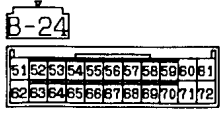

Wire colour code
 B:Black LG:Light green G:Green L:Blue W:White Y:Yellow SB:Sky blue
 BR:Brown O:Orange GR:Gray R:Red P:Pink V:Violet

MPI SYSTEM
4G93<L.H. drive vehicles for Europe>

Wire colour code
 B:Black LG:Light green G:Green L:Blue W:White Y:Yellow SB:Sky blue
 BR:Brown O:Orange GR:Gray R:Red P:Pink V:Violet