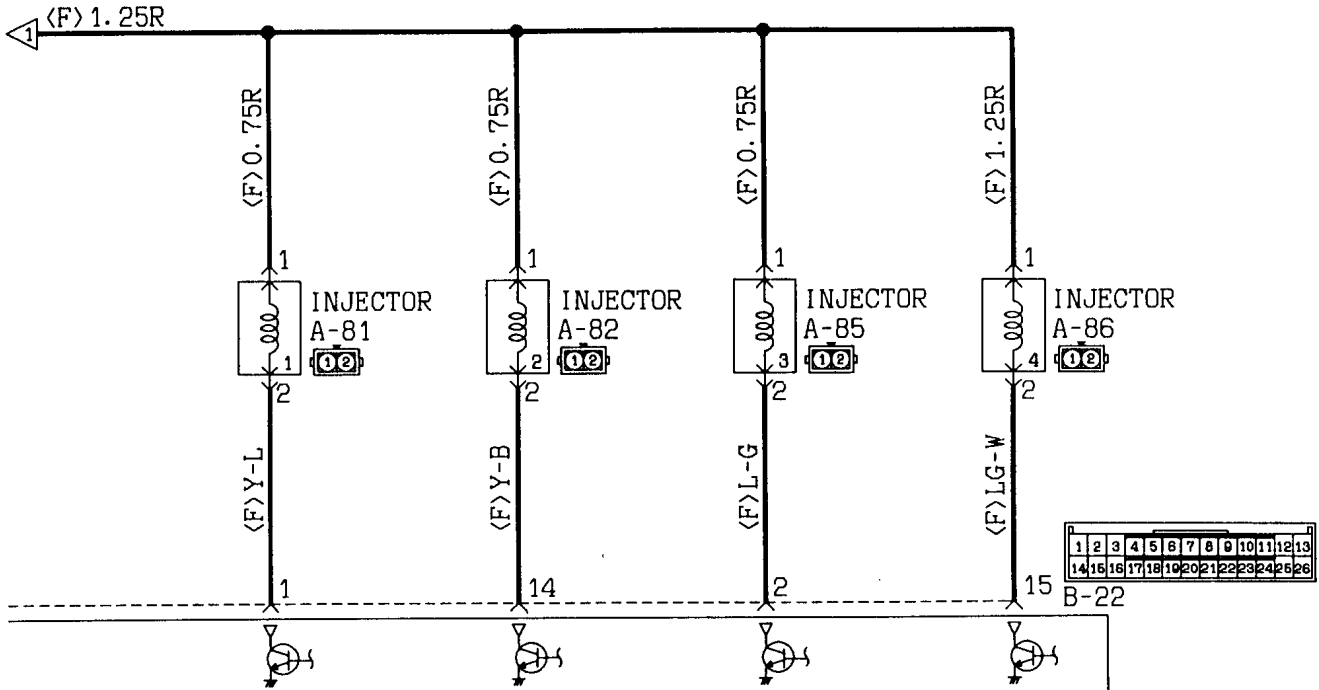

MPI SYSTEM
4G93-DOHC (Vehicles for GCC)

Wire colour code
 B:Black LG:Light green G:Green L:Blue W:White Y:Yellow SB:Sky blue
 BR:Brown O:Orange GR:Gray R:Red P:Pink V:Violet

Wire colour code
 B:Black LG:Light green G:Green L:Blue W:White Y:Yellow SB:Sky blue
 BR:Brown O:Orange GR:Gray R:Red P:Pink V:Violet