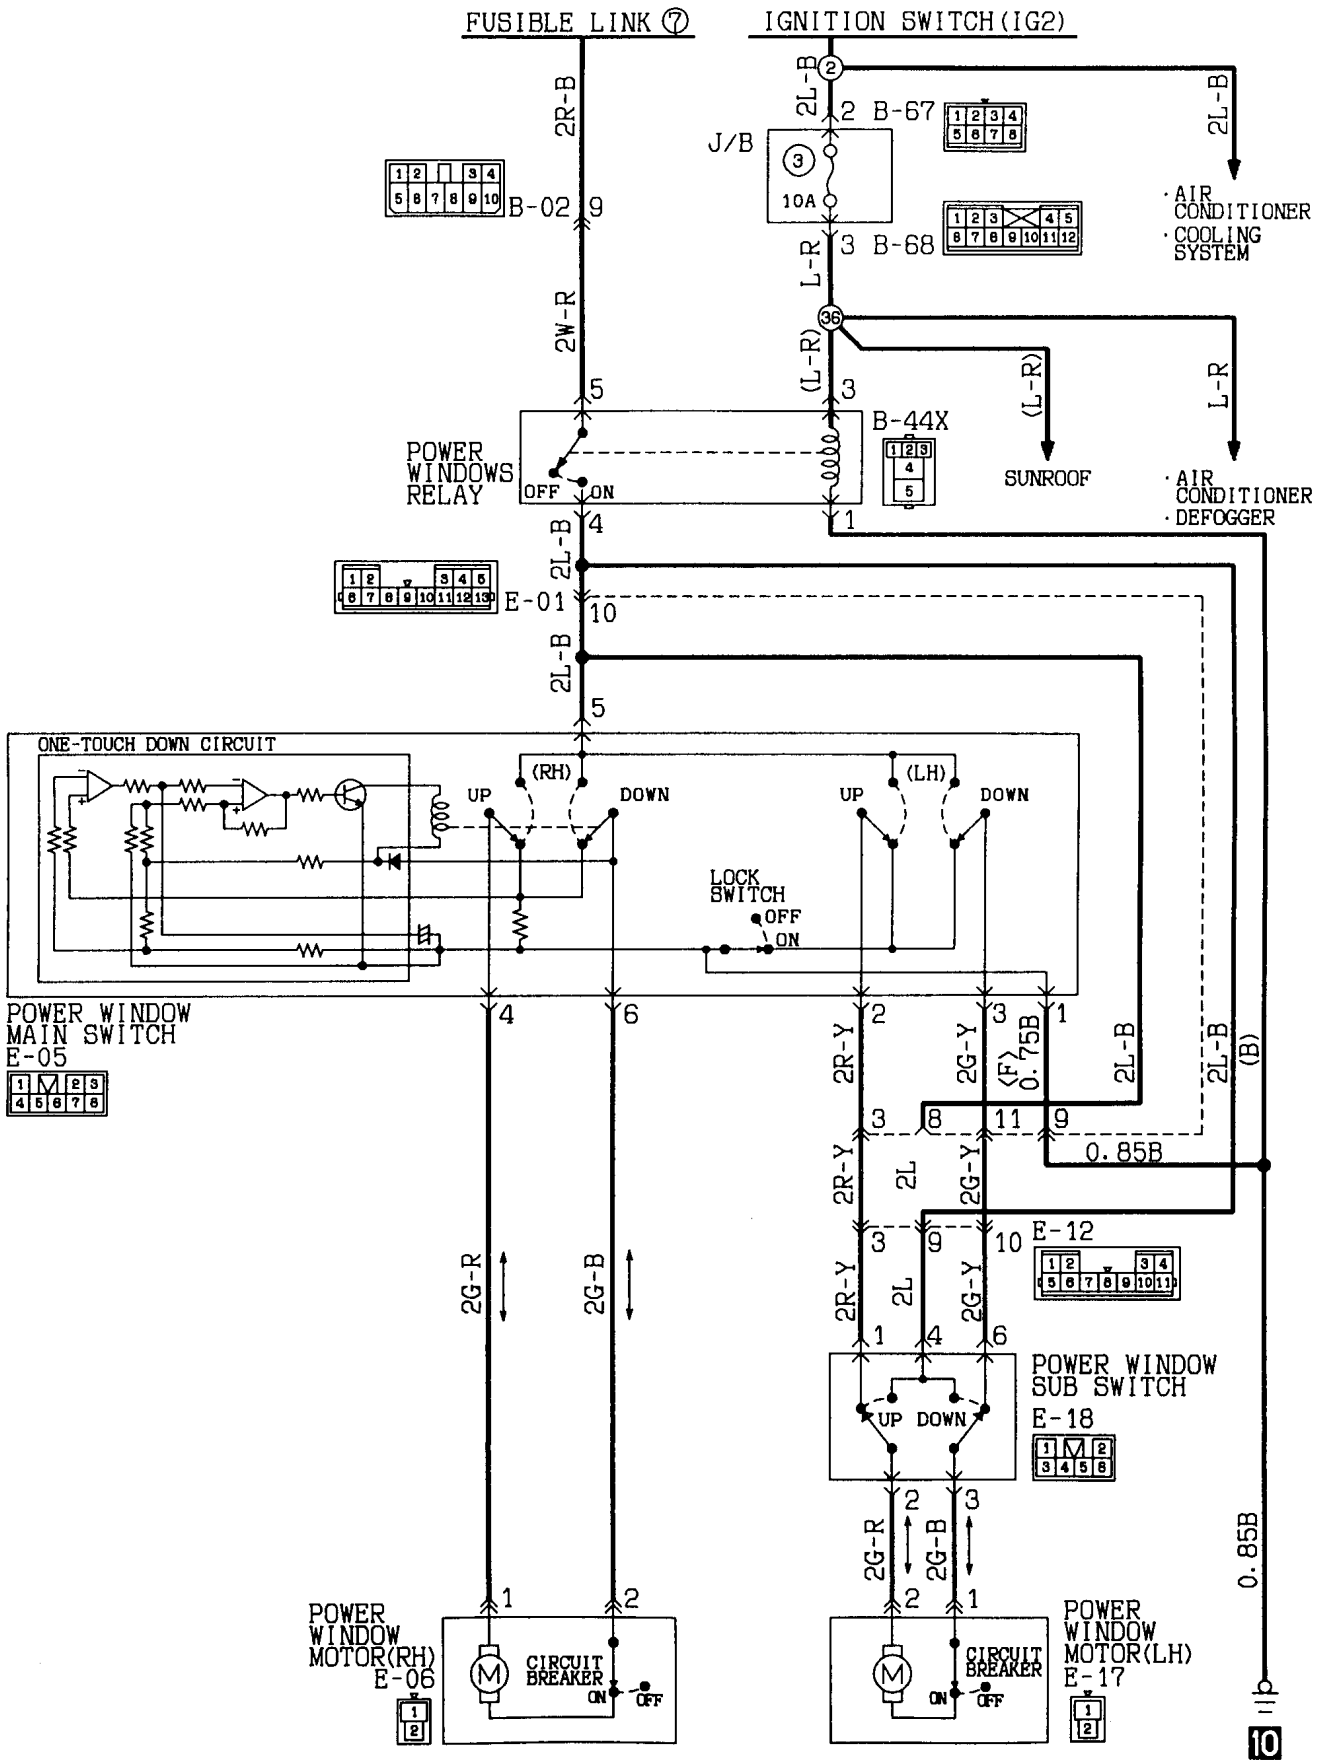

POWER WINDOW
2-door sedan (Vehicles for General Export)

Wire colour code
B:Black LG:Light green G:Green L:Blue W:White Y:Yellow SB:Sky blue
BR:Brown O:Orange GR:Gray R:Red P:Pink V:Violet