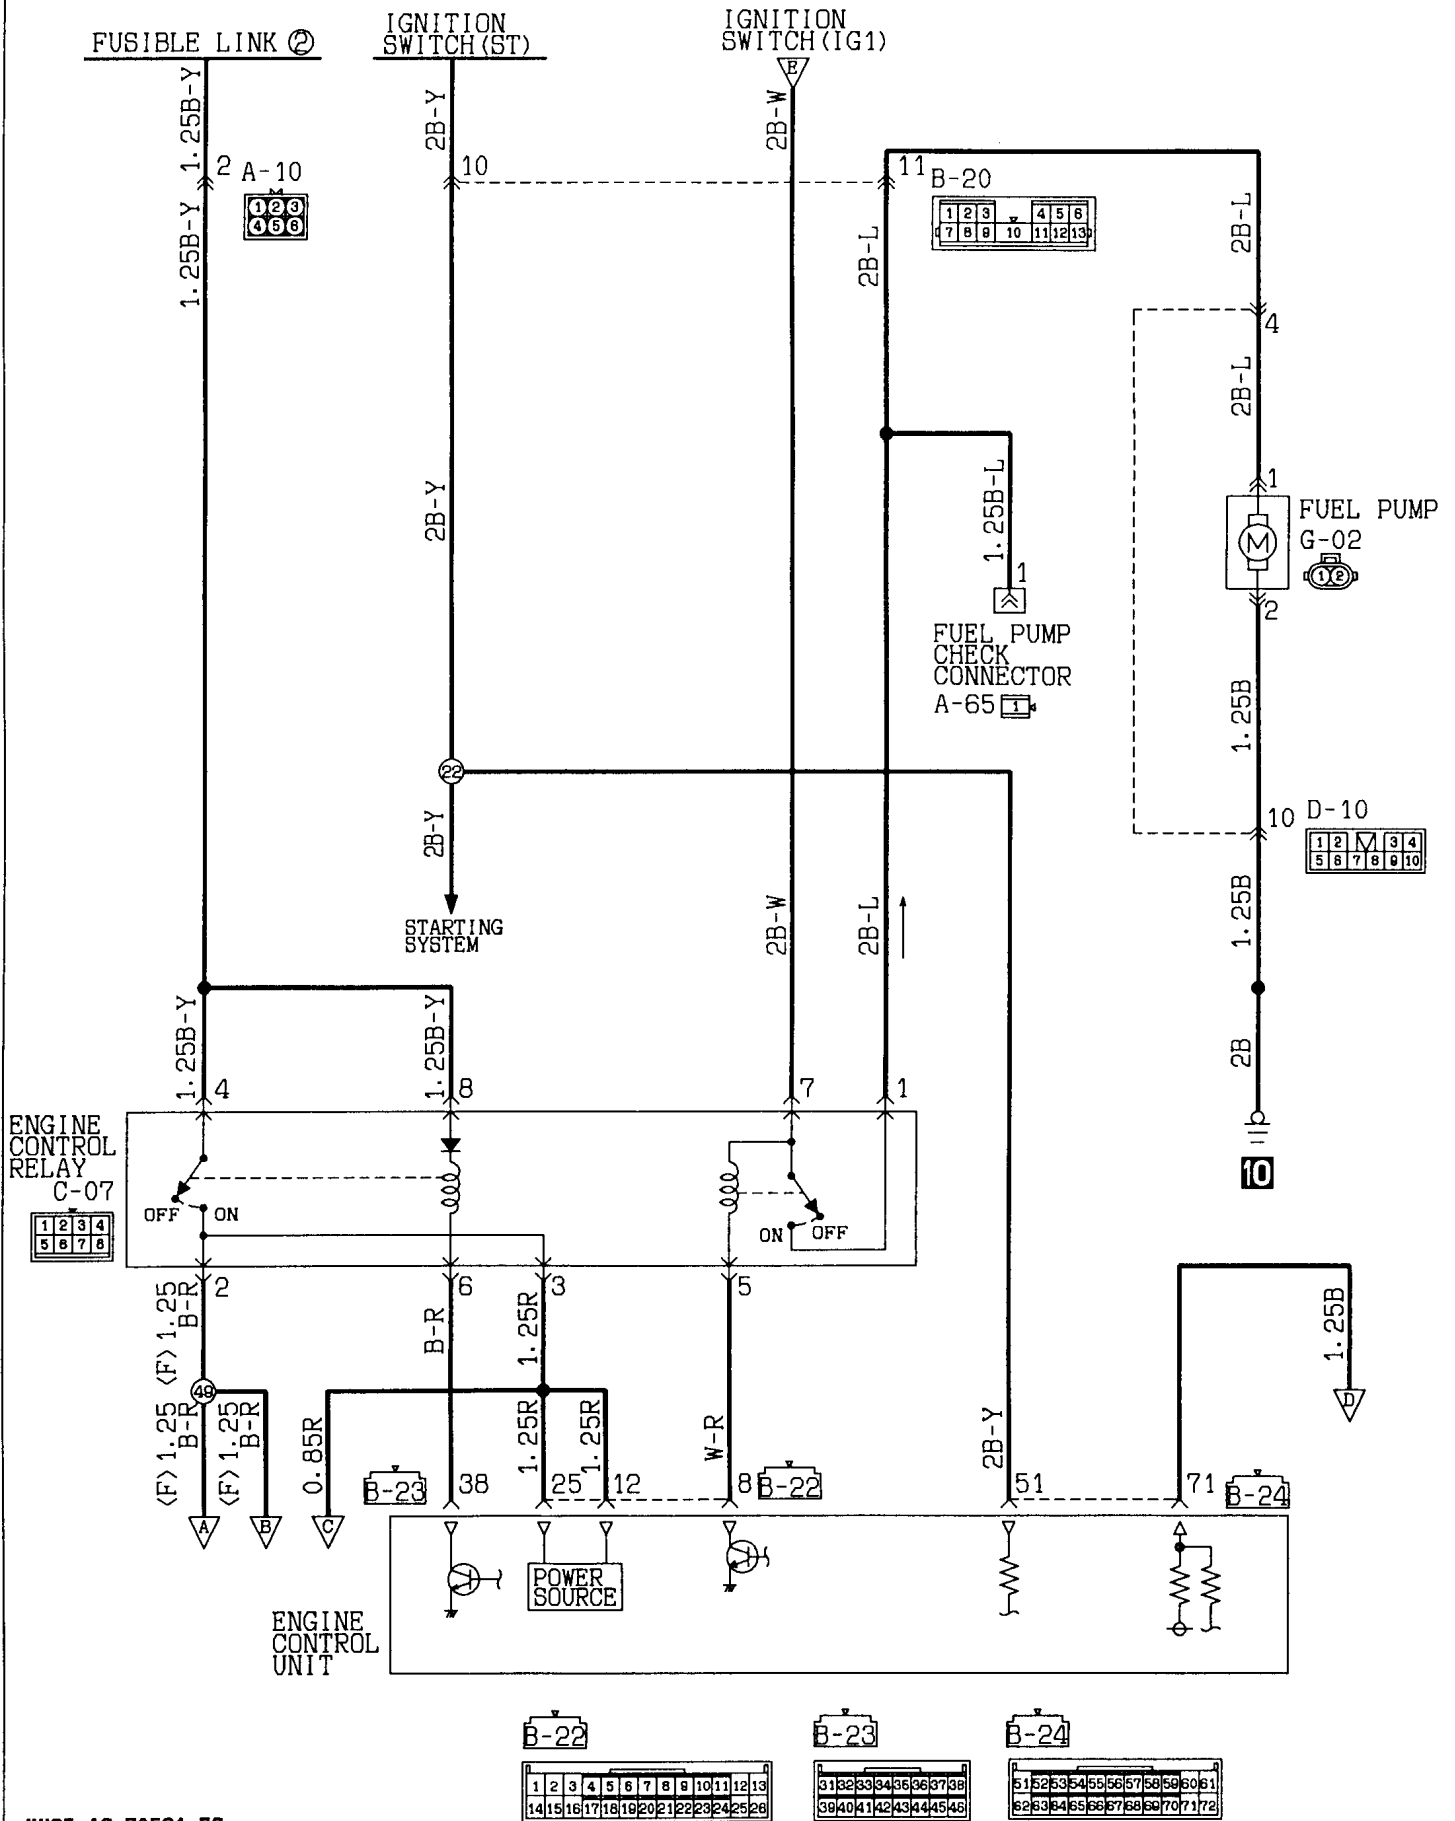

MPI SYSTEM
4G92 (L.H. drive vehicles (MVV))