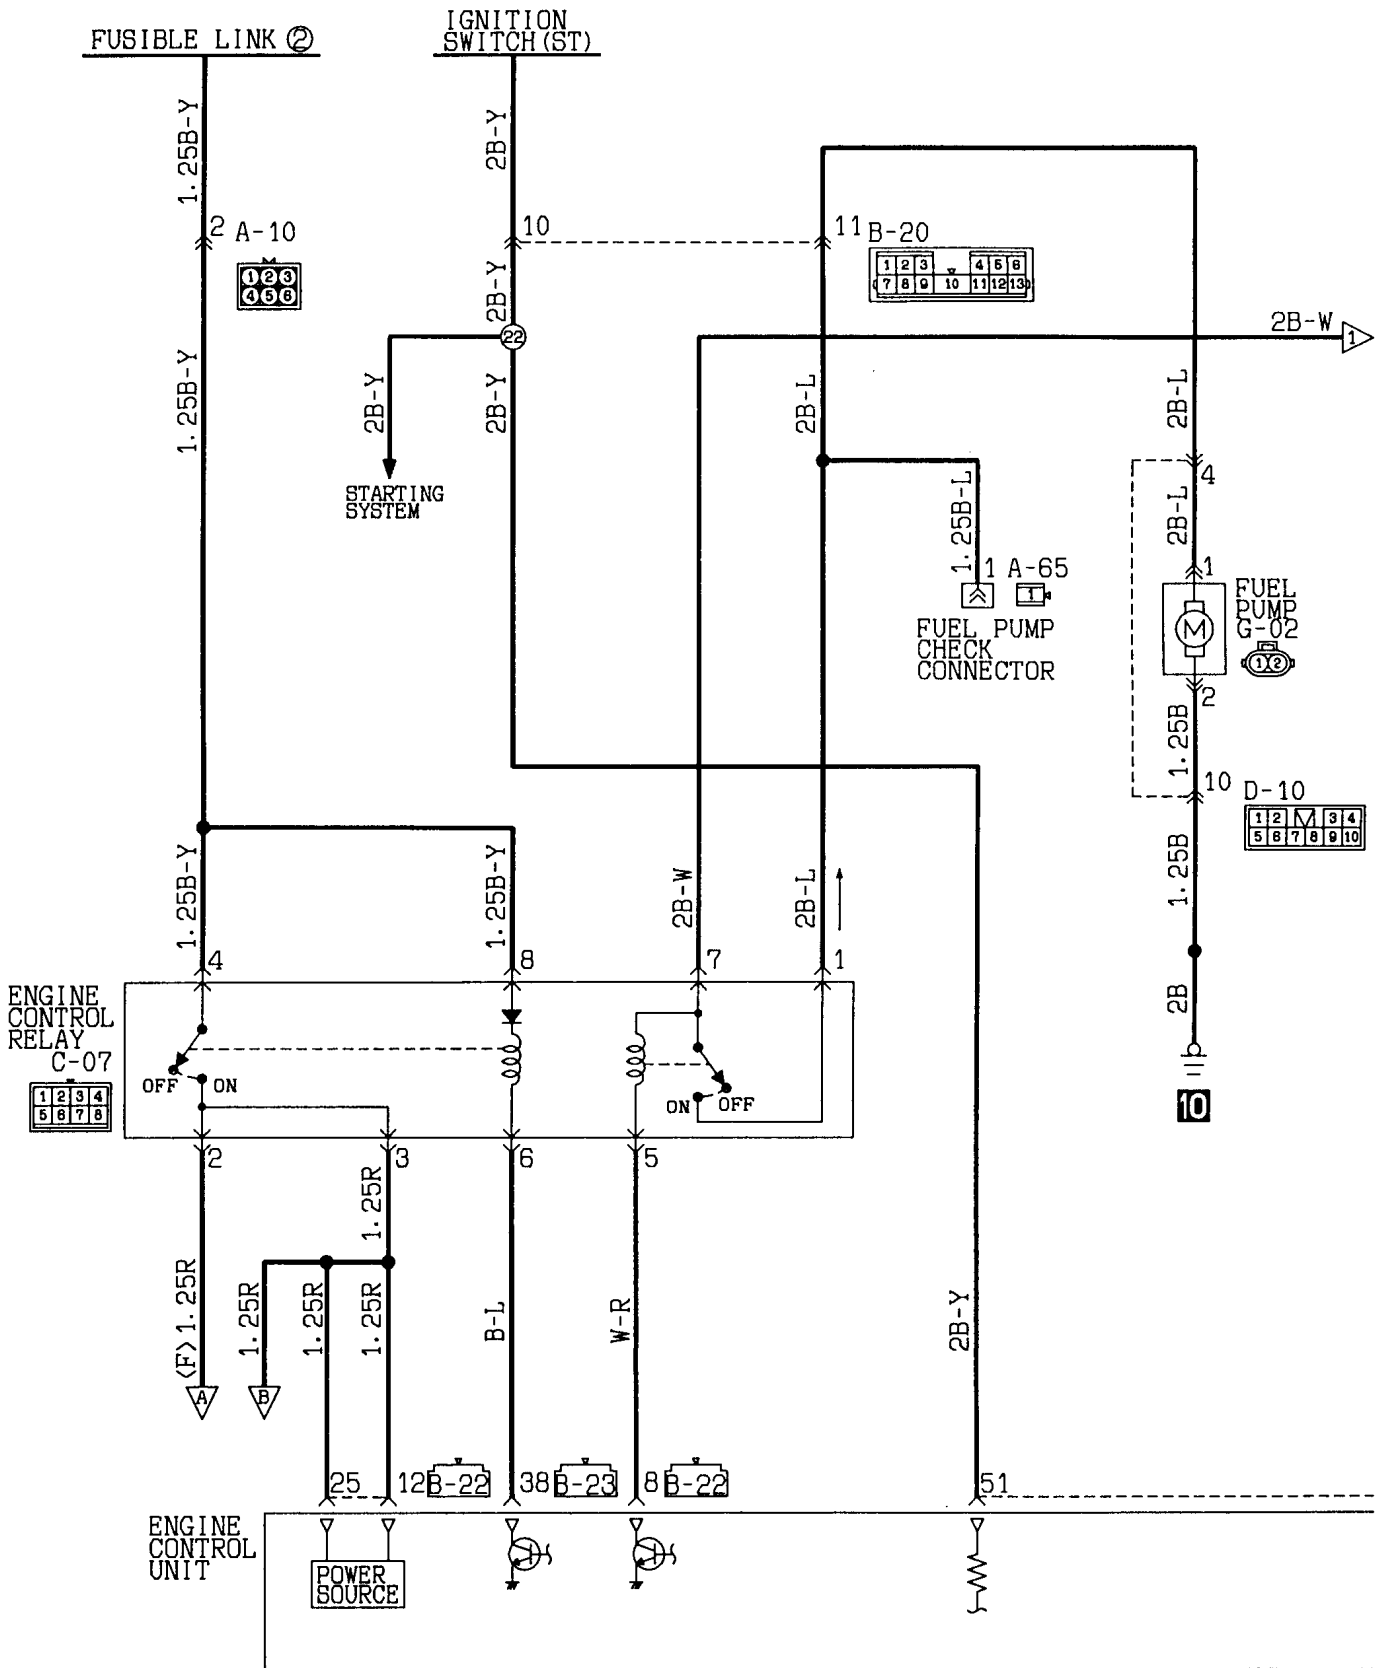

MPI SYSTEM
4G93-DOHC (Vehicles for GCC)