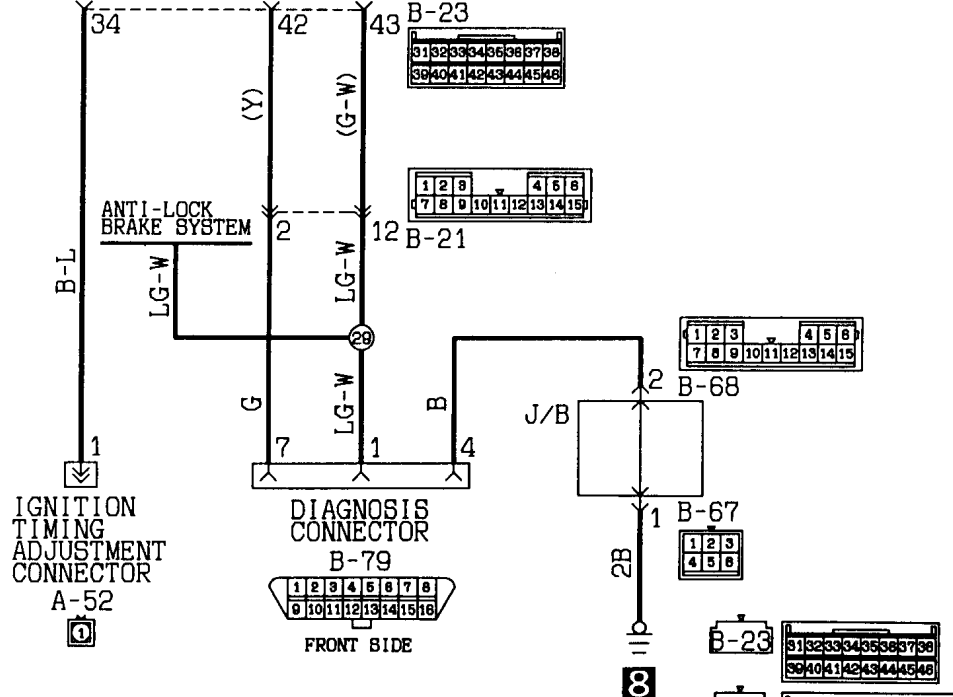

Wire colour code
B:Black LG:Light green G:Green L:Blue W:White Y:Yellow SB:Sky blue
BR:Brown O:Orange GR:Gray R:Red P:Pink V:Violet