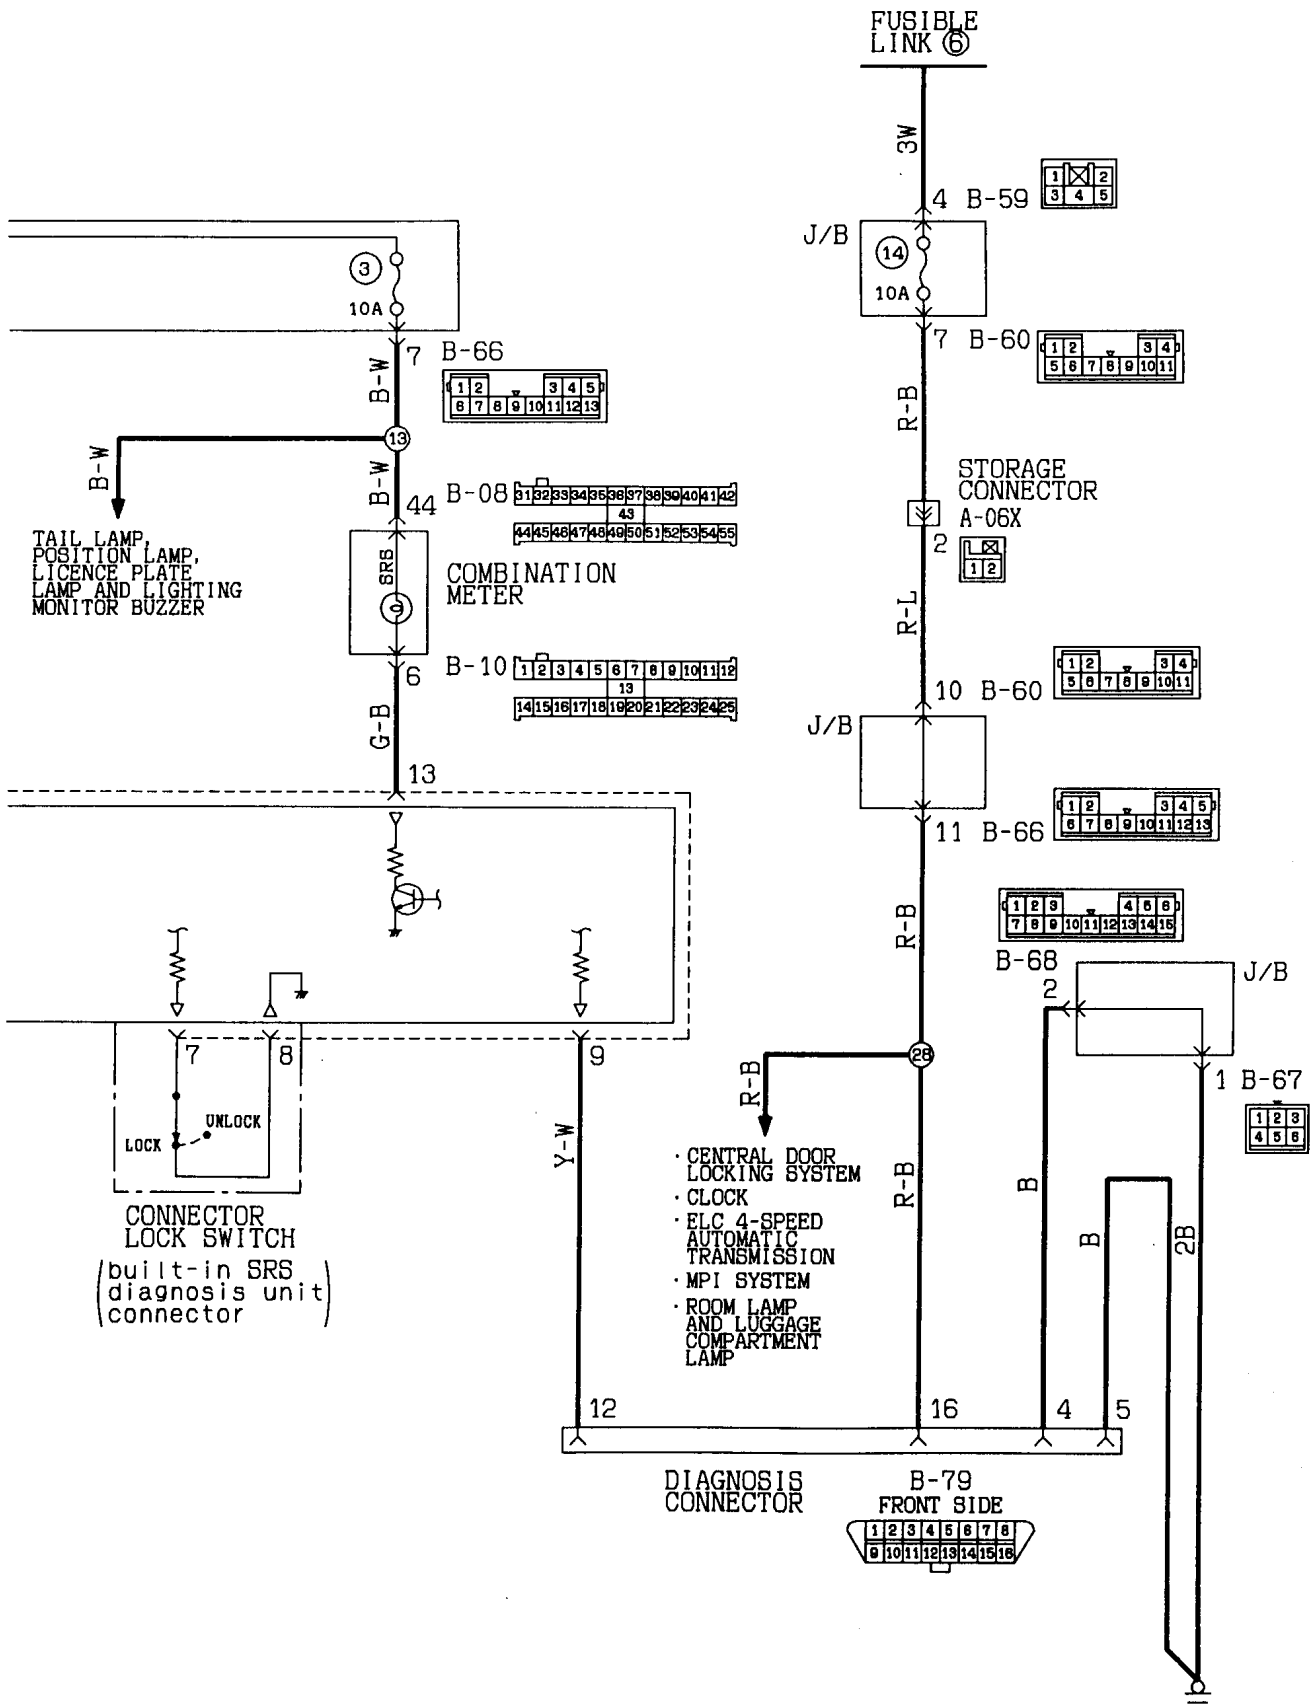

Wire colour code
B:Black LG:Light green G:Green L:Blue W:White Y:Yellow SB:Sky blue
BR:Brown O:Orange GR:Gray R:Red P:Pink V:Violet