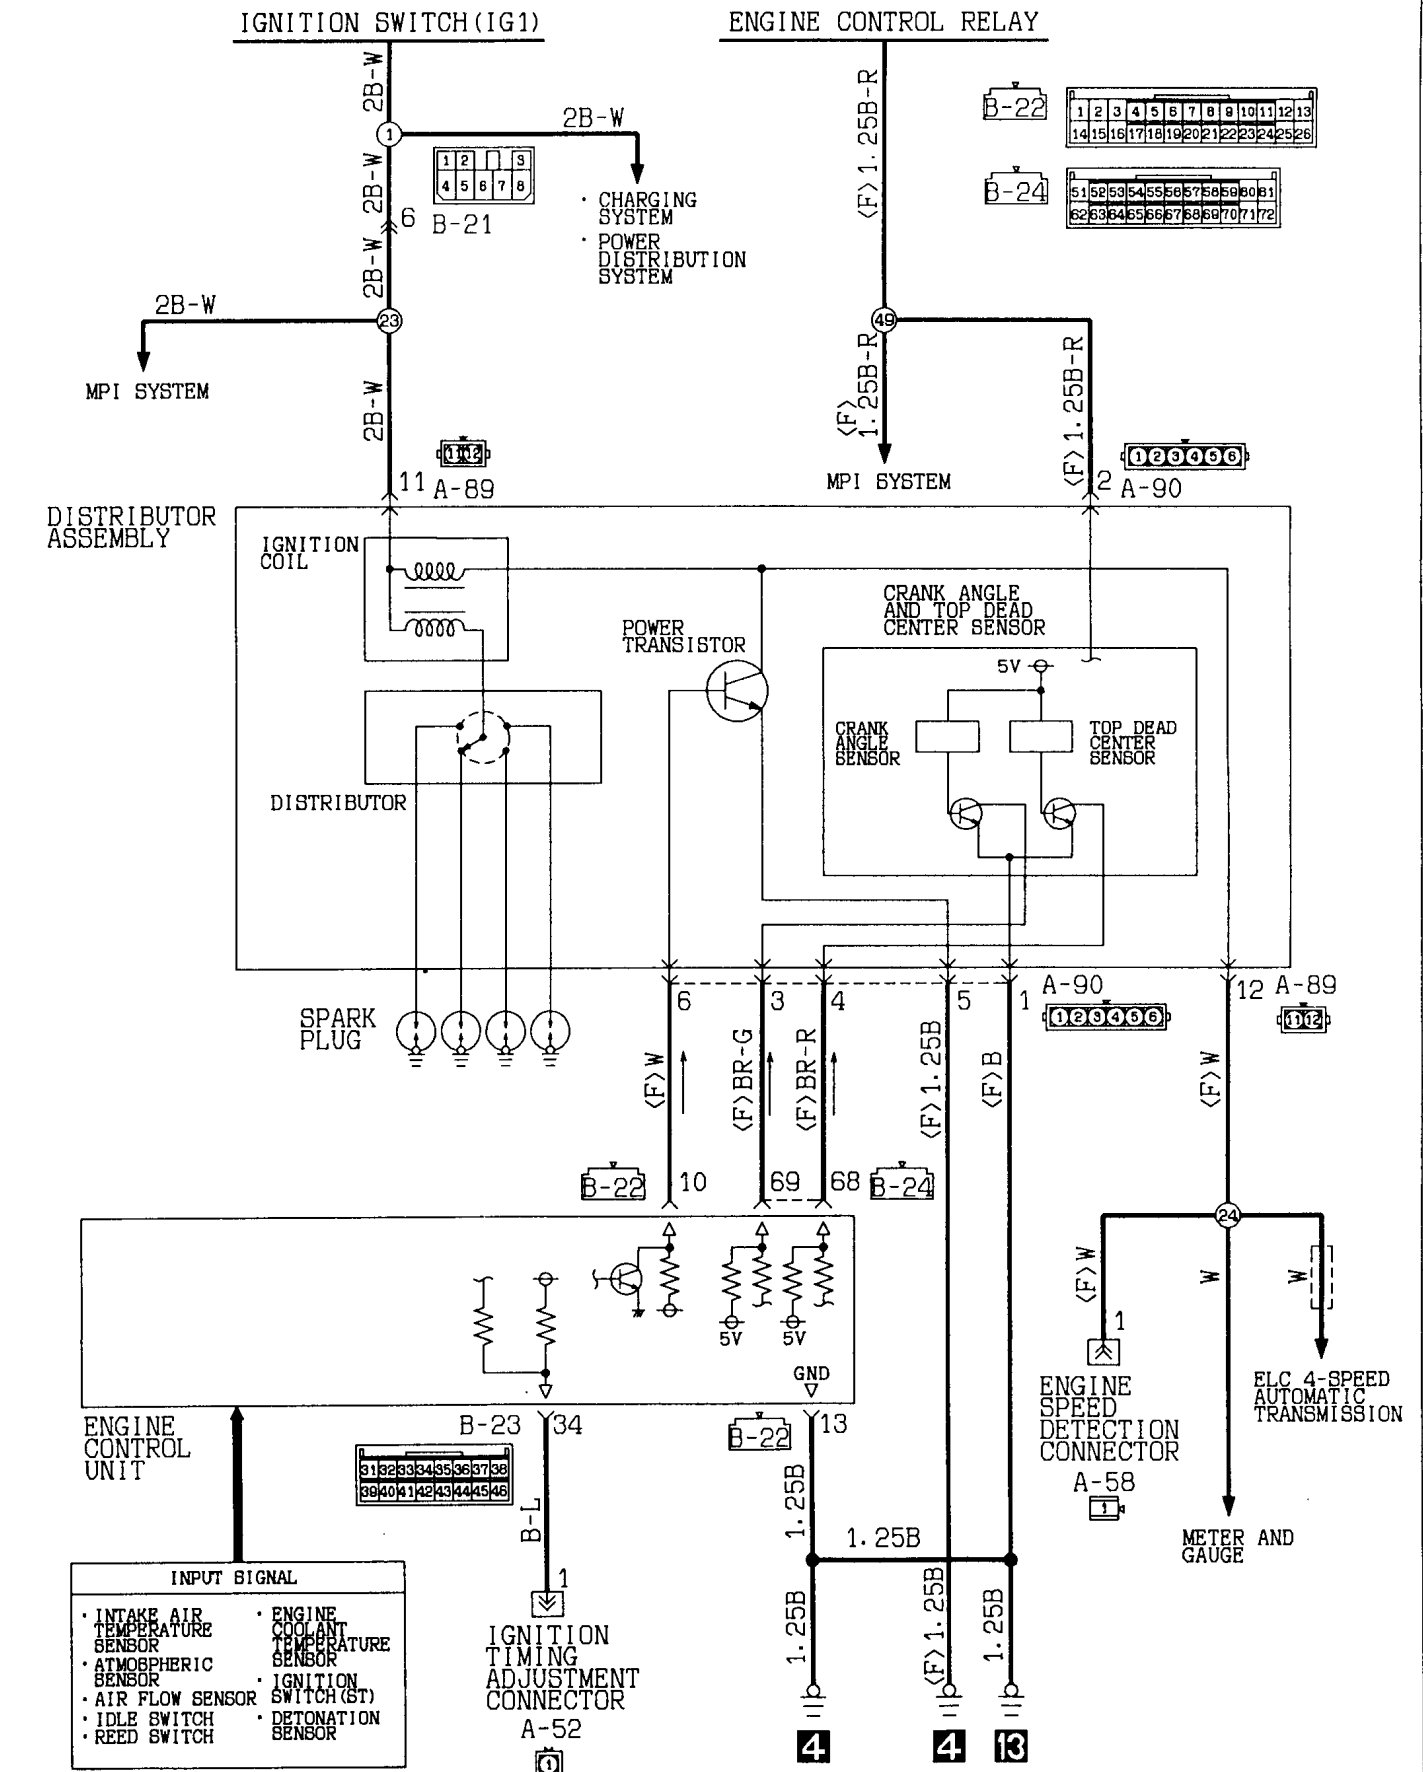

IGNITION SYSTEM
4G93-50HC<R.H. drive vehicles>

Wire colour code
B:Black LG:Light green G:Green L:Blue W:White Y:Yellow
BR:Brown O:Orange GR:Gray R:Red P:Pink V:Violet BB:Sky blue