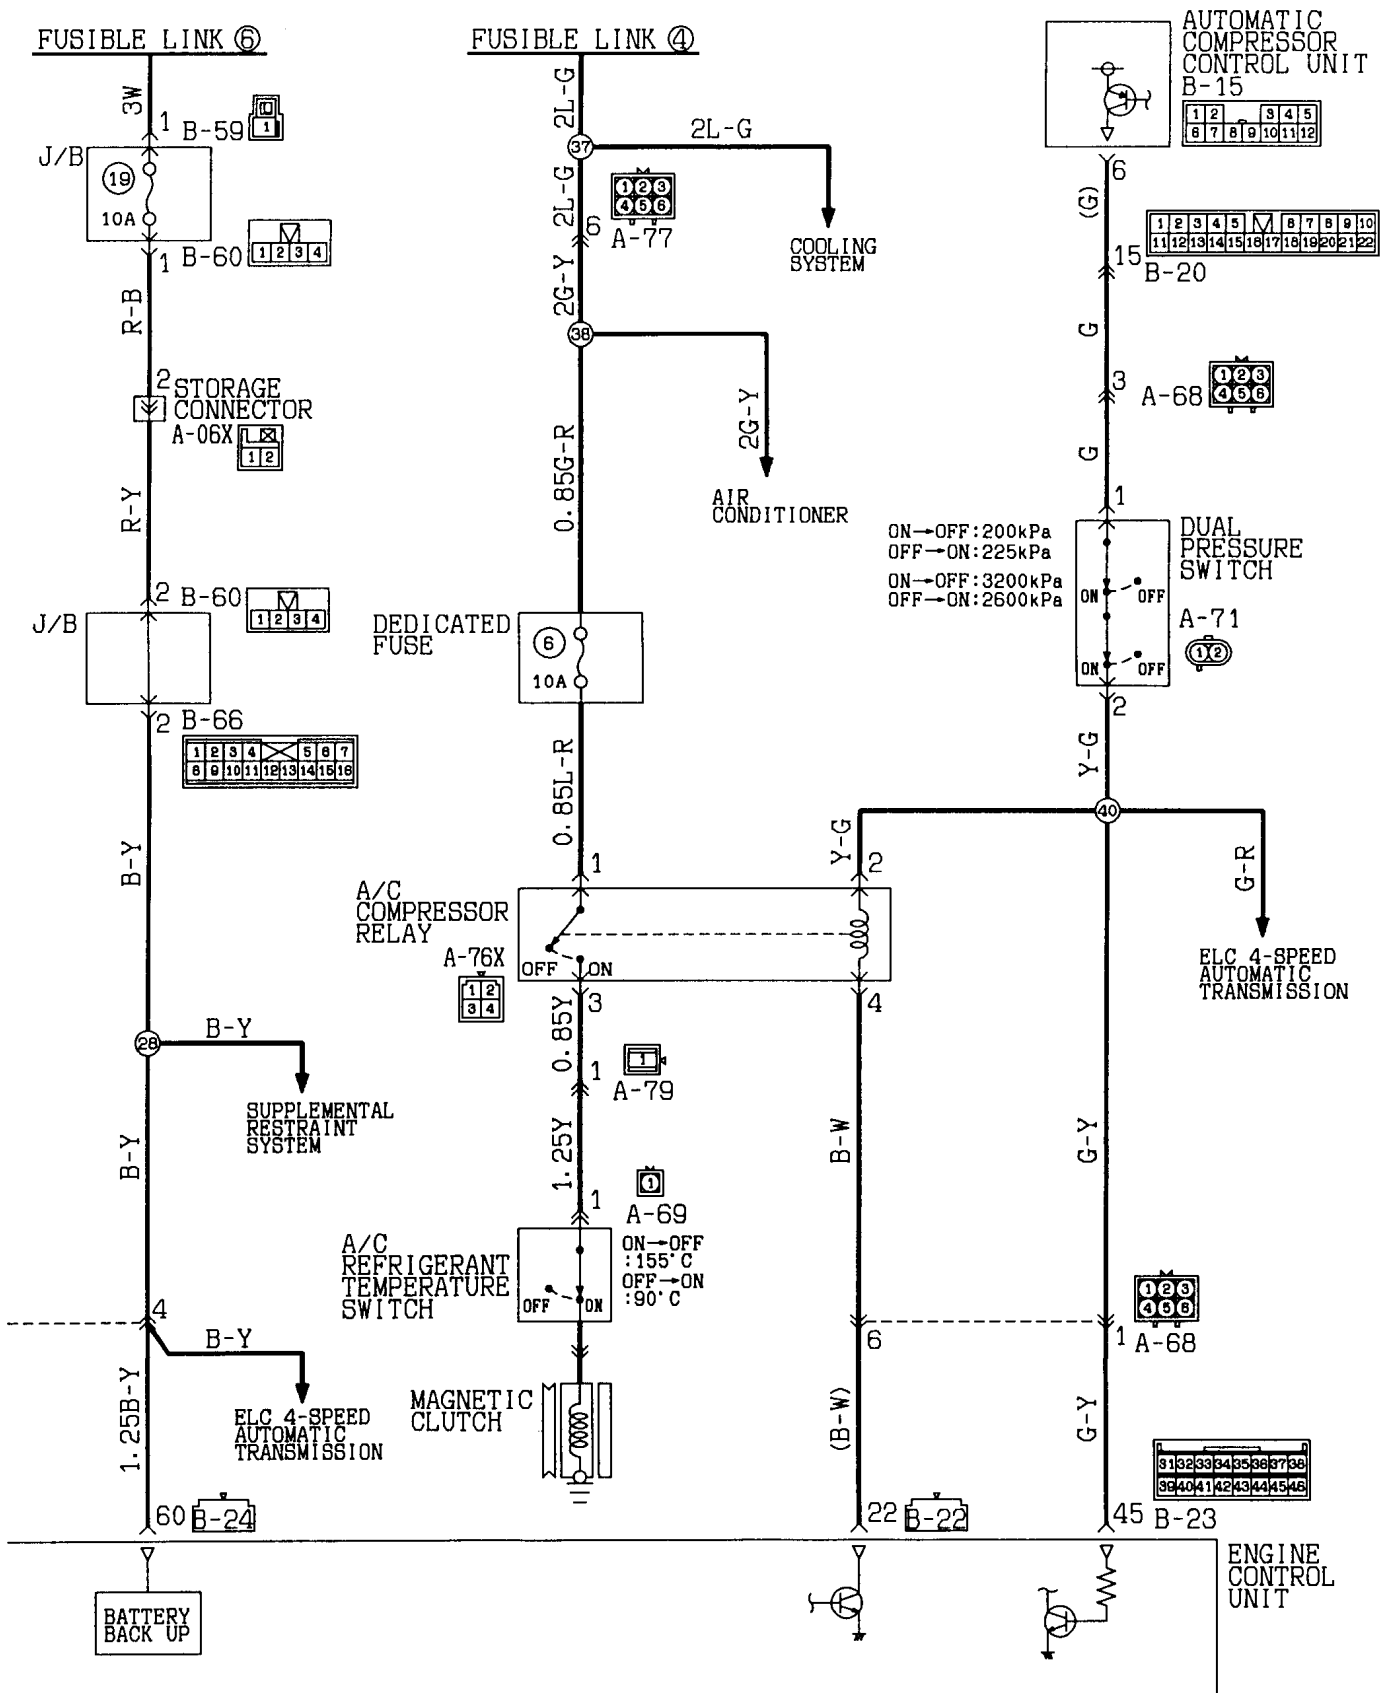

Wire colour code
 B:Black LG:Light green G:Green L:Blue W:White Y:Yellow SB:Sky blue
 BR:Brown O:Orange GR:Gray R:Red P:Pink V:Violet

MPI SYSTEM

4G93-30HC (R. H. drive vehicles)

Wire colour code
 B:Black LG:Light green G:Green L:Blue W:White Y:Yellow SB:Sky blue
 BR:Brown O:Orange GR:Gray R:Red P:Pink V:Violet