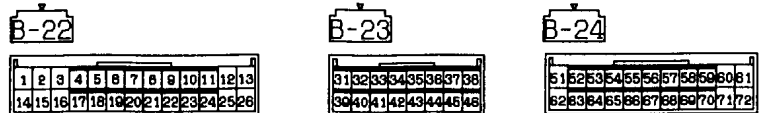

MPI SYSTEM
4G93<L.H. drive vehicles for Europe>