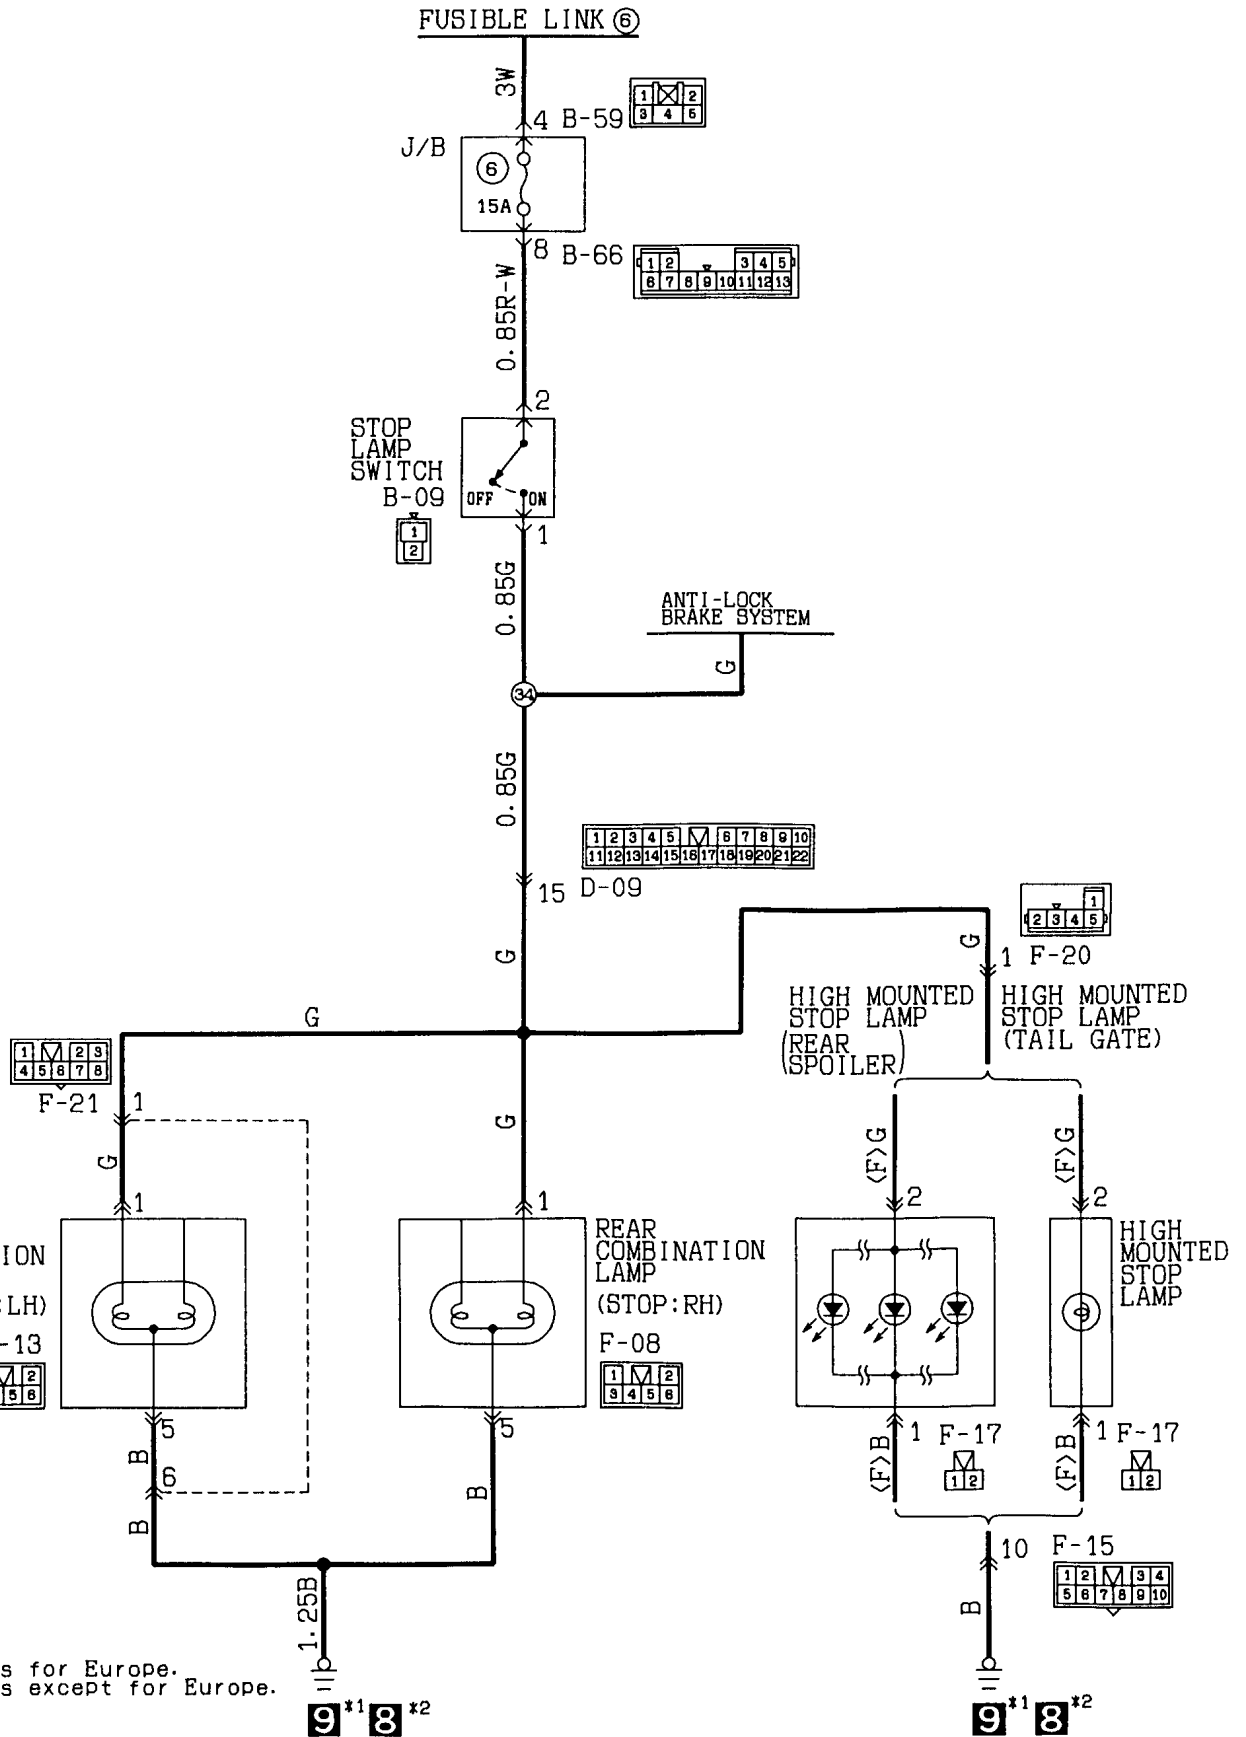

STOP LAMP

Sedan <R. H. drive vehicles except for Europe>

Wire colour code

B:Black LG:Light green G:Green L:Blue W:White Y:Yellow SB:Sky blue
 BR:Brown O:Orange GR:Gray R:Red P:Pink V:Violet

STOP LAMP

Wagon<L. H. drive vehicles>