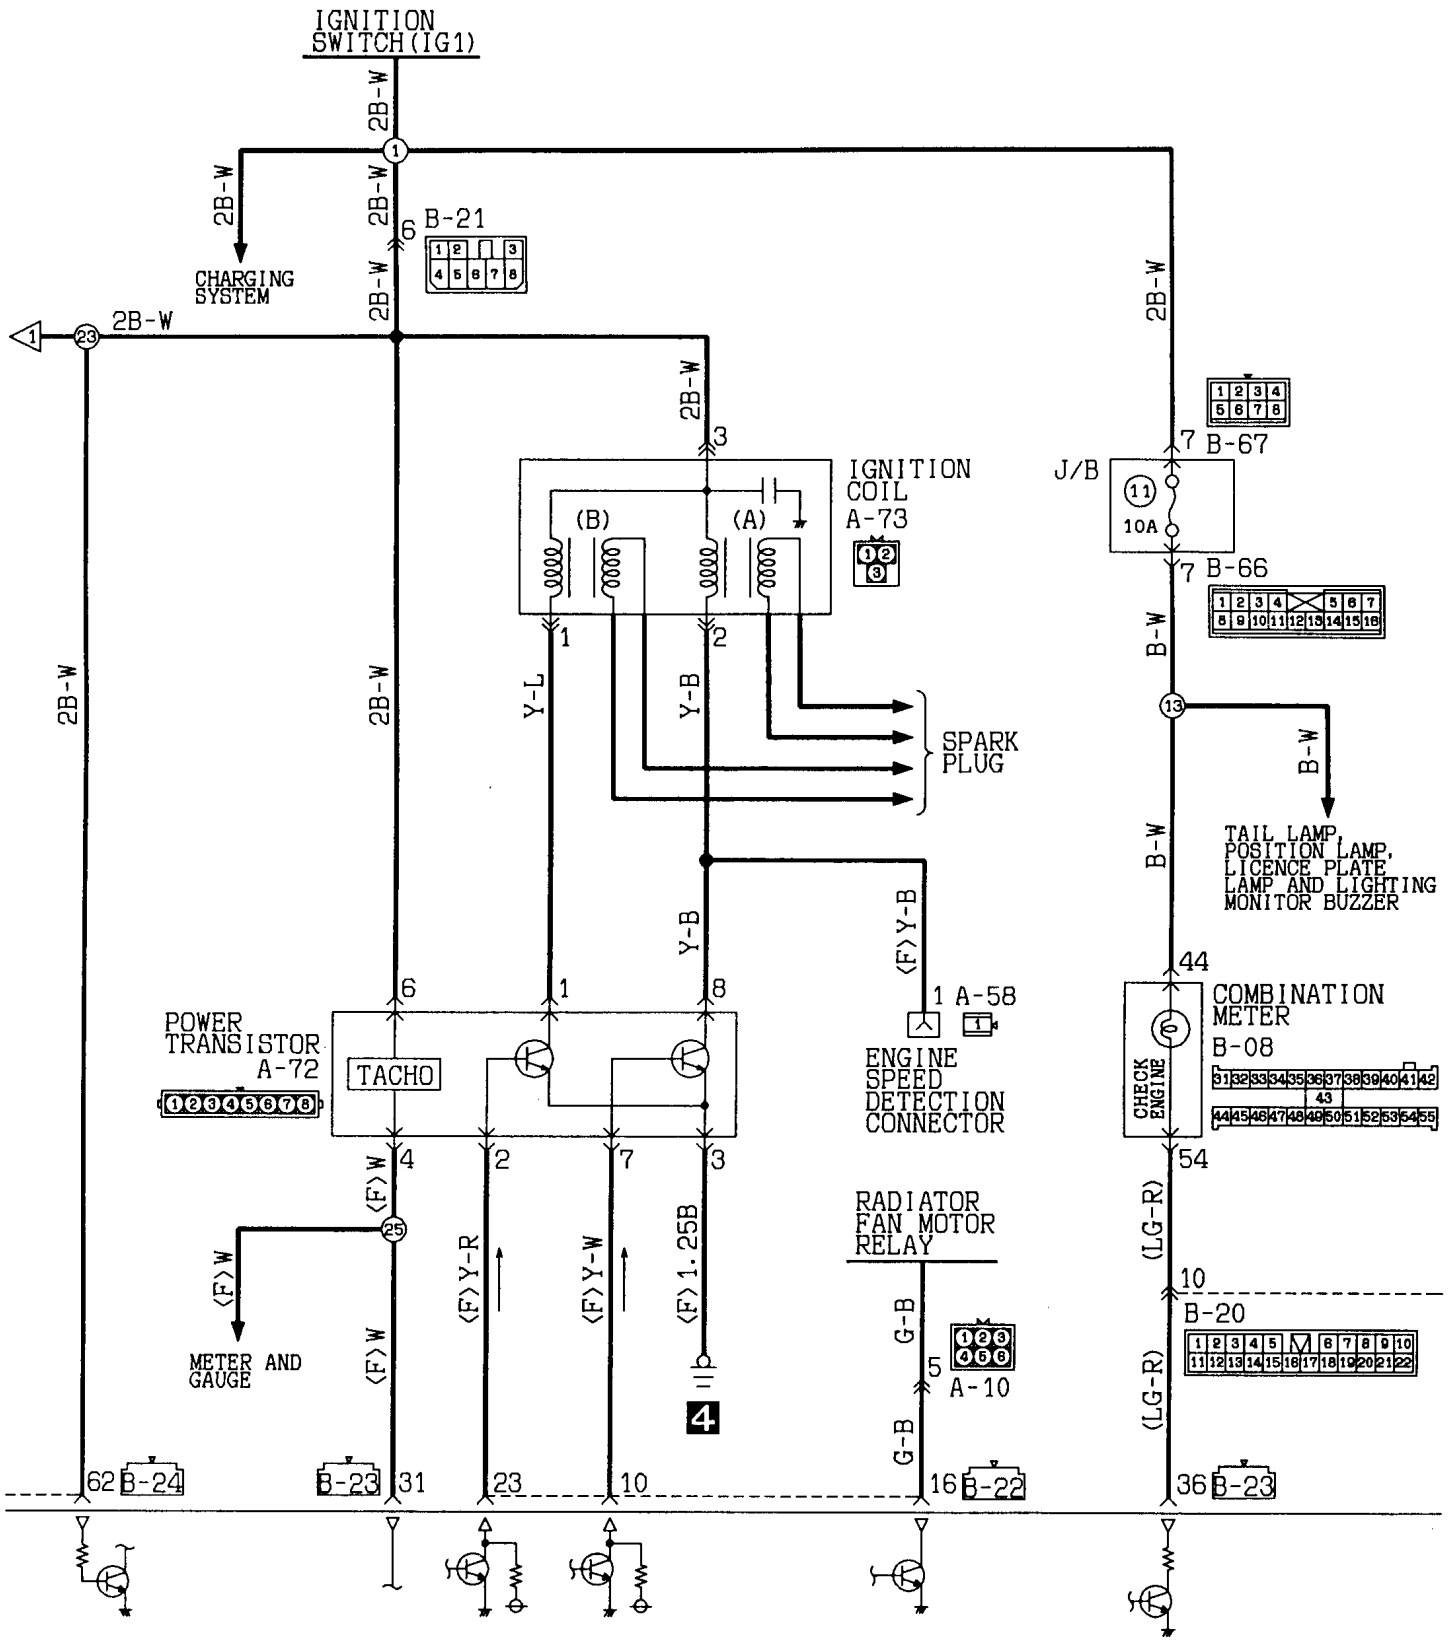

Wire colour code
B:Black LG:Light green G:Green L:Blue W:White Y:Yellow SB:Sky blue
BR:Brown O:Orange GR:Gray R:Red P:Pink V:Violet