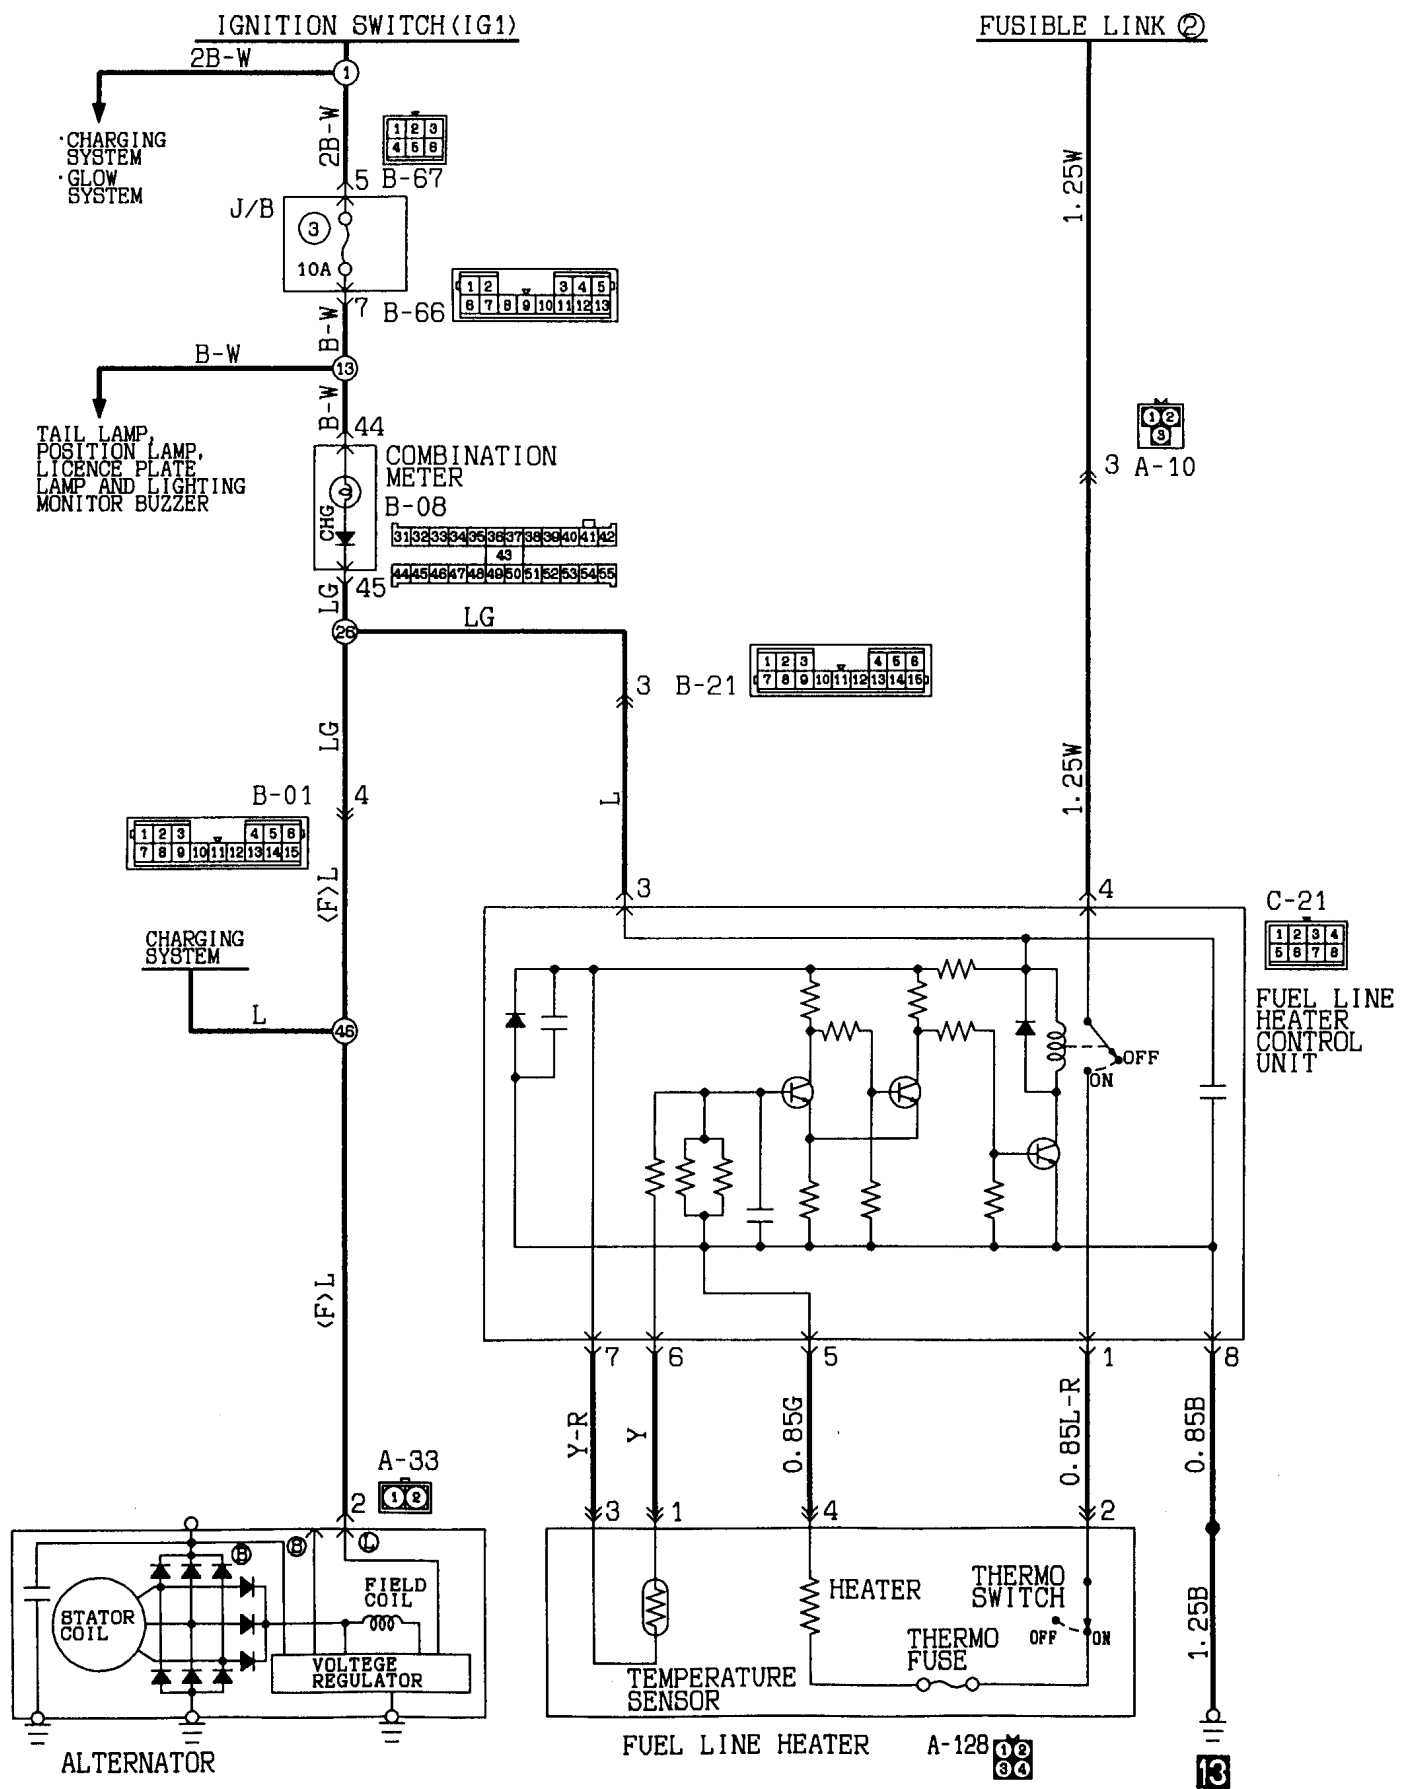

FUEL LINE HEATER

Wire colour code

B:Black LG:Light green G:Green L:Blue W:White Y:Yellow SB:Sky blue
BR:Brown O:Orange GR:Gray R:Red P:Pink V:Violet