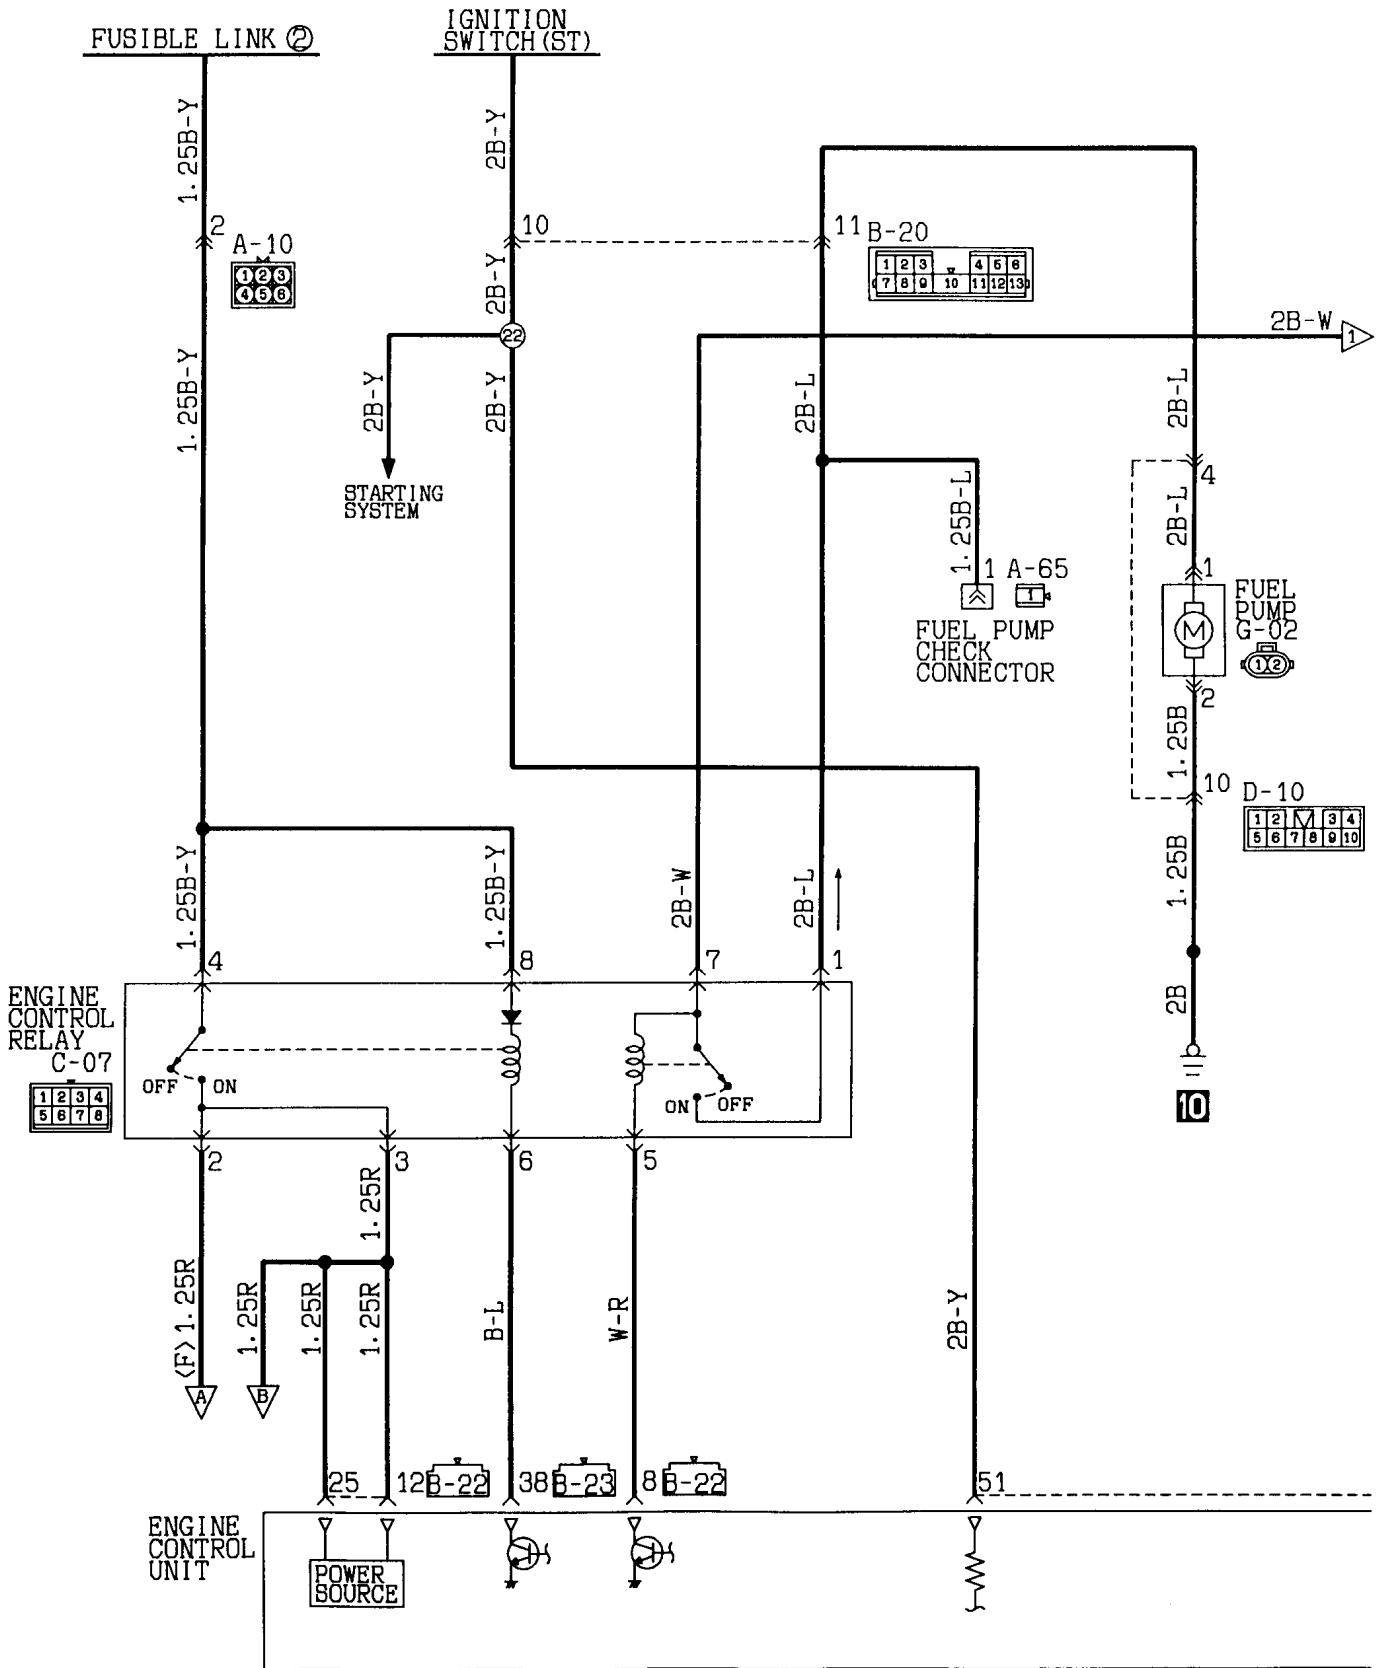

MPI SYSTEM
4G93<L.H. drive vehicles for Europe>