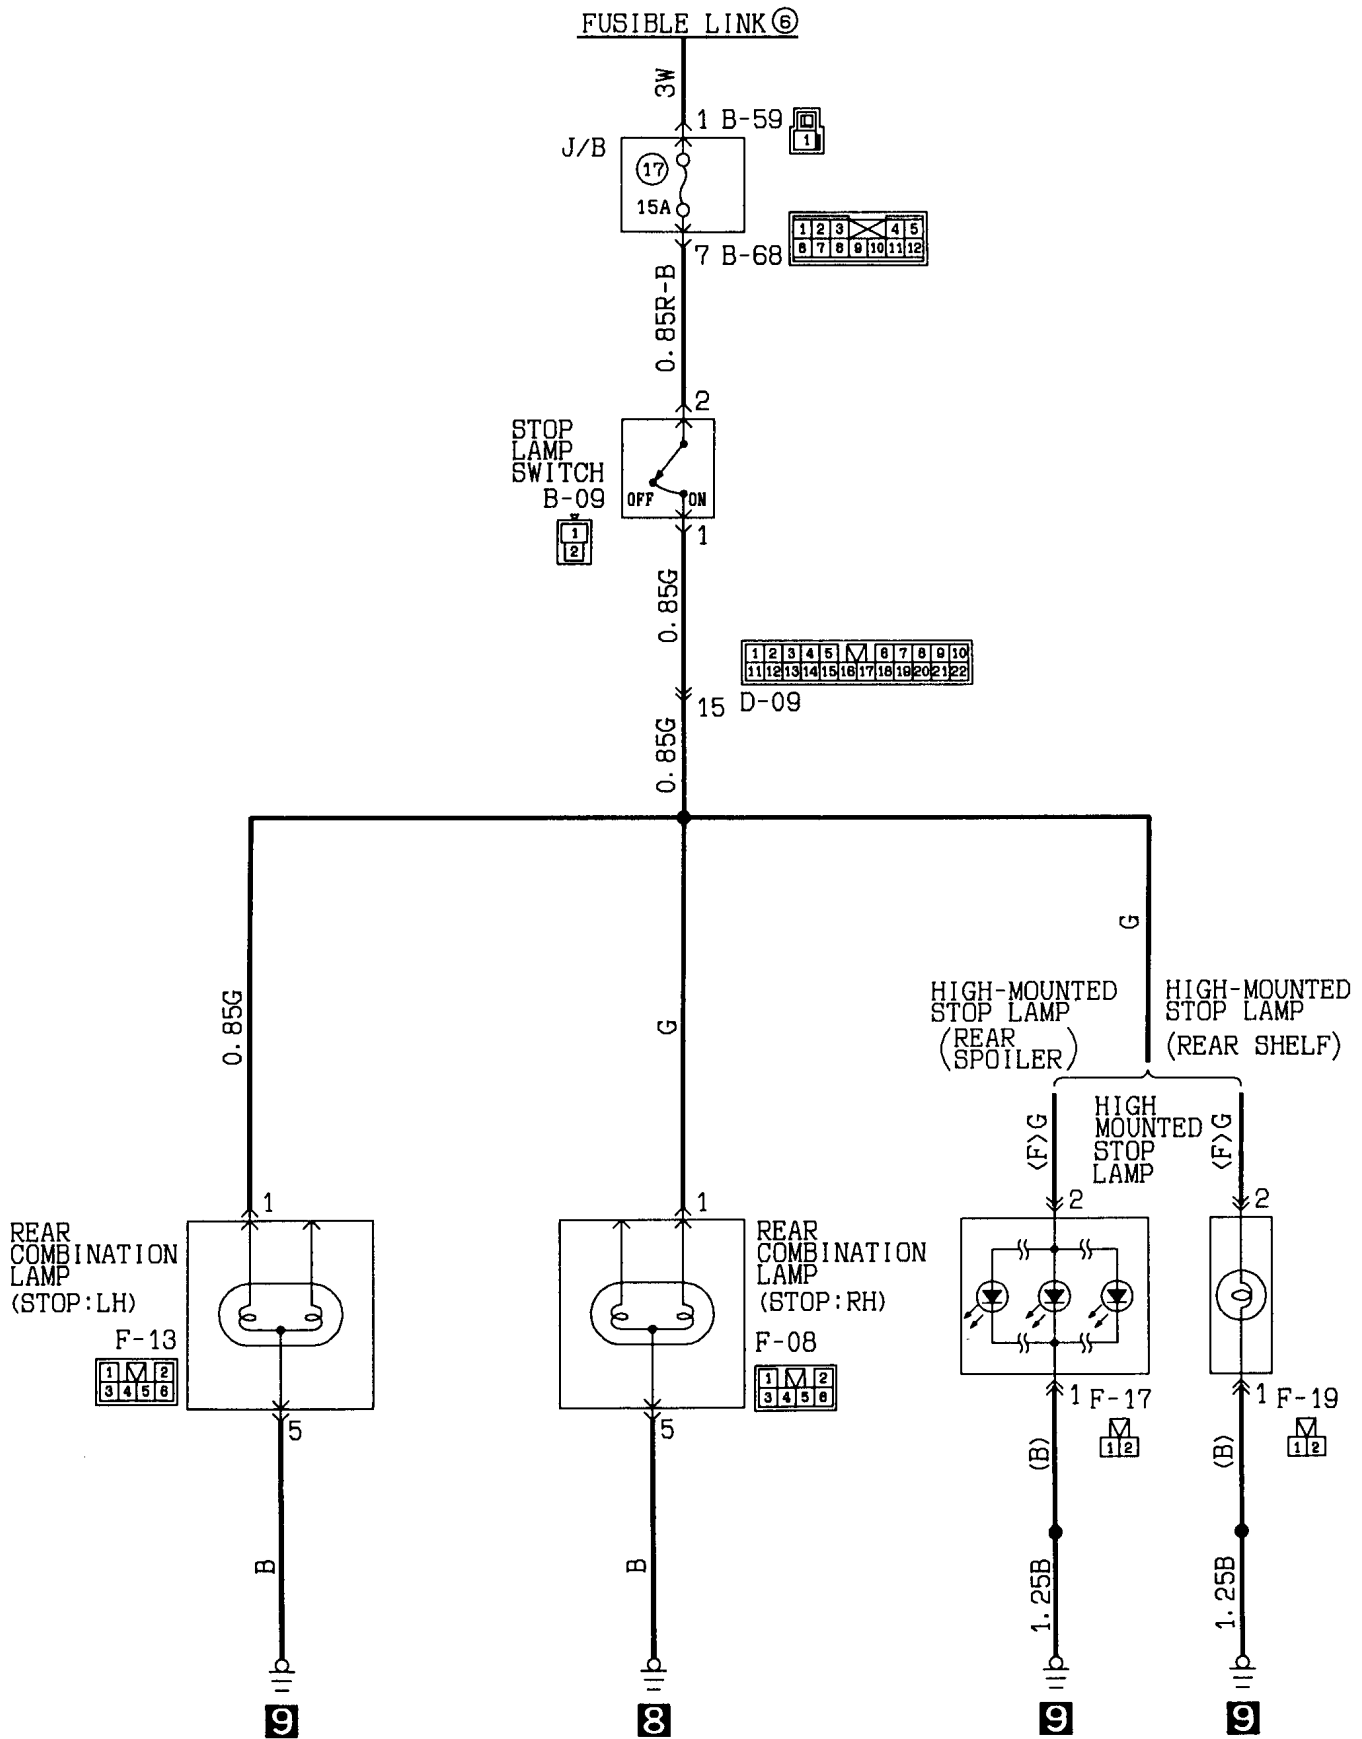

STOP LAMP

Sedan <R. H. drive vehicles except for Europe>

Wire colour code

B:Black LG:Light green G:Green L:Blue W:White Y:Yellow SB:Sky blue
BR:Brown O:Orange GR:Gray R:Red P:Pink V:Violet