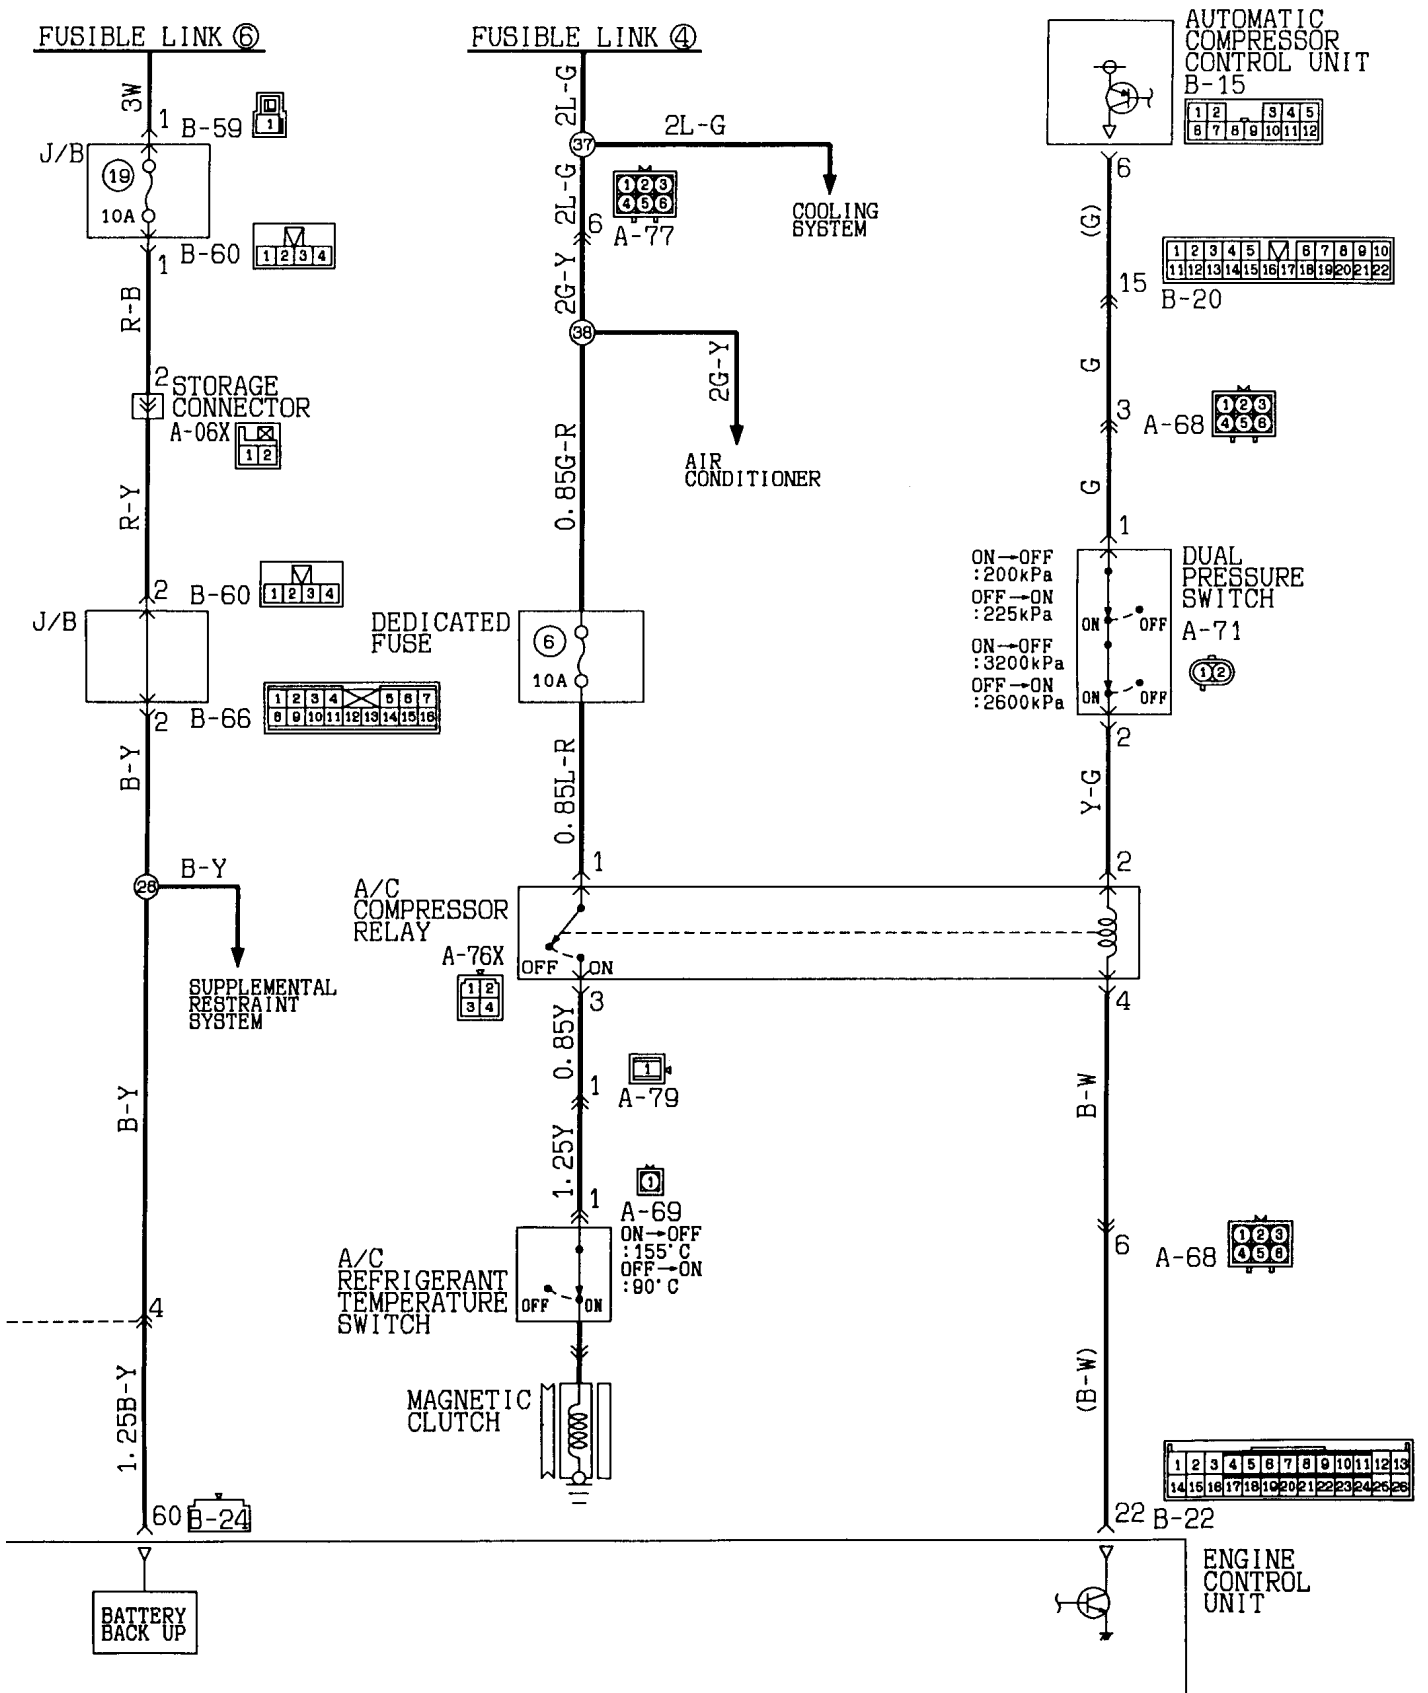

B-24											
51	52	53	54	55	56	57	58	59	60	61	
62	63	64	65	66	67	68	69	70	71	72