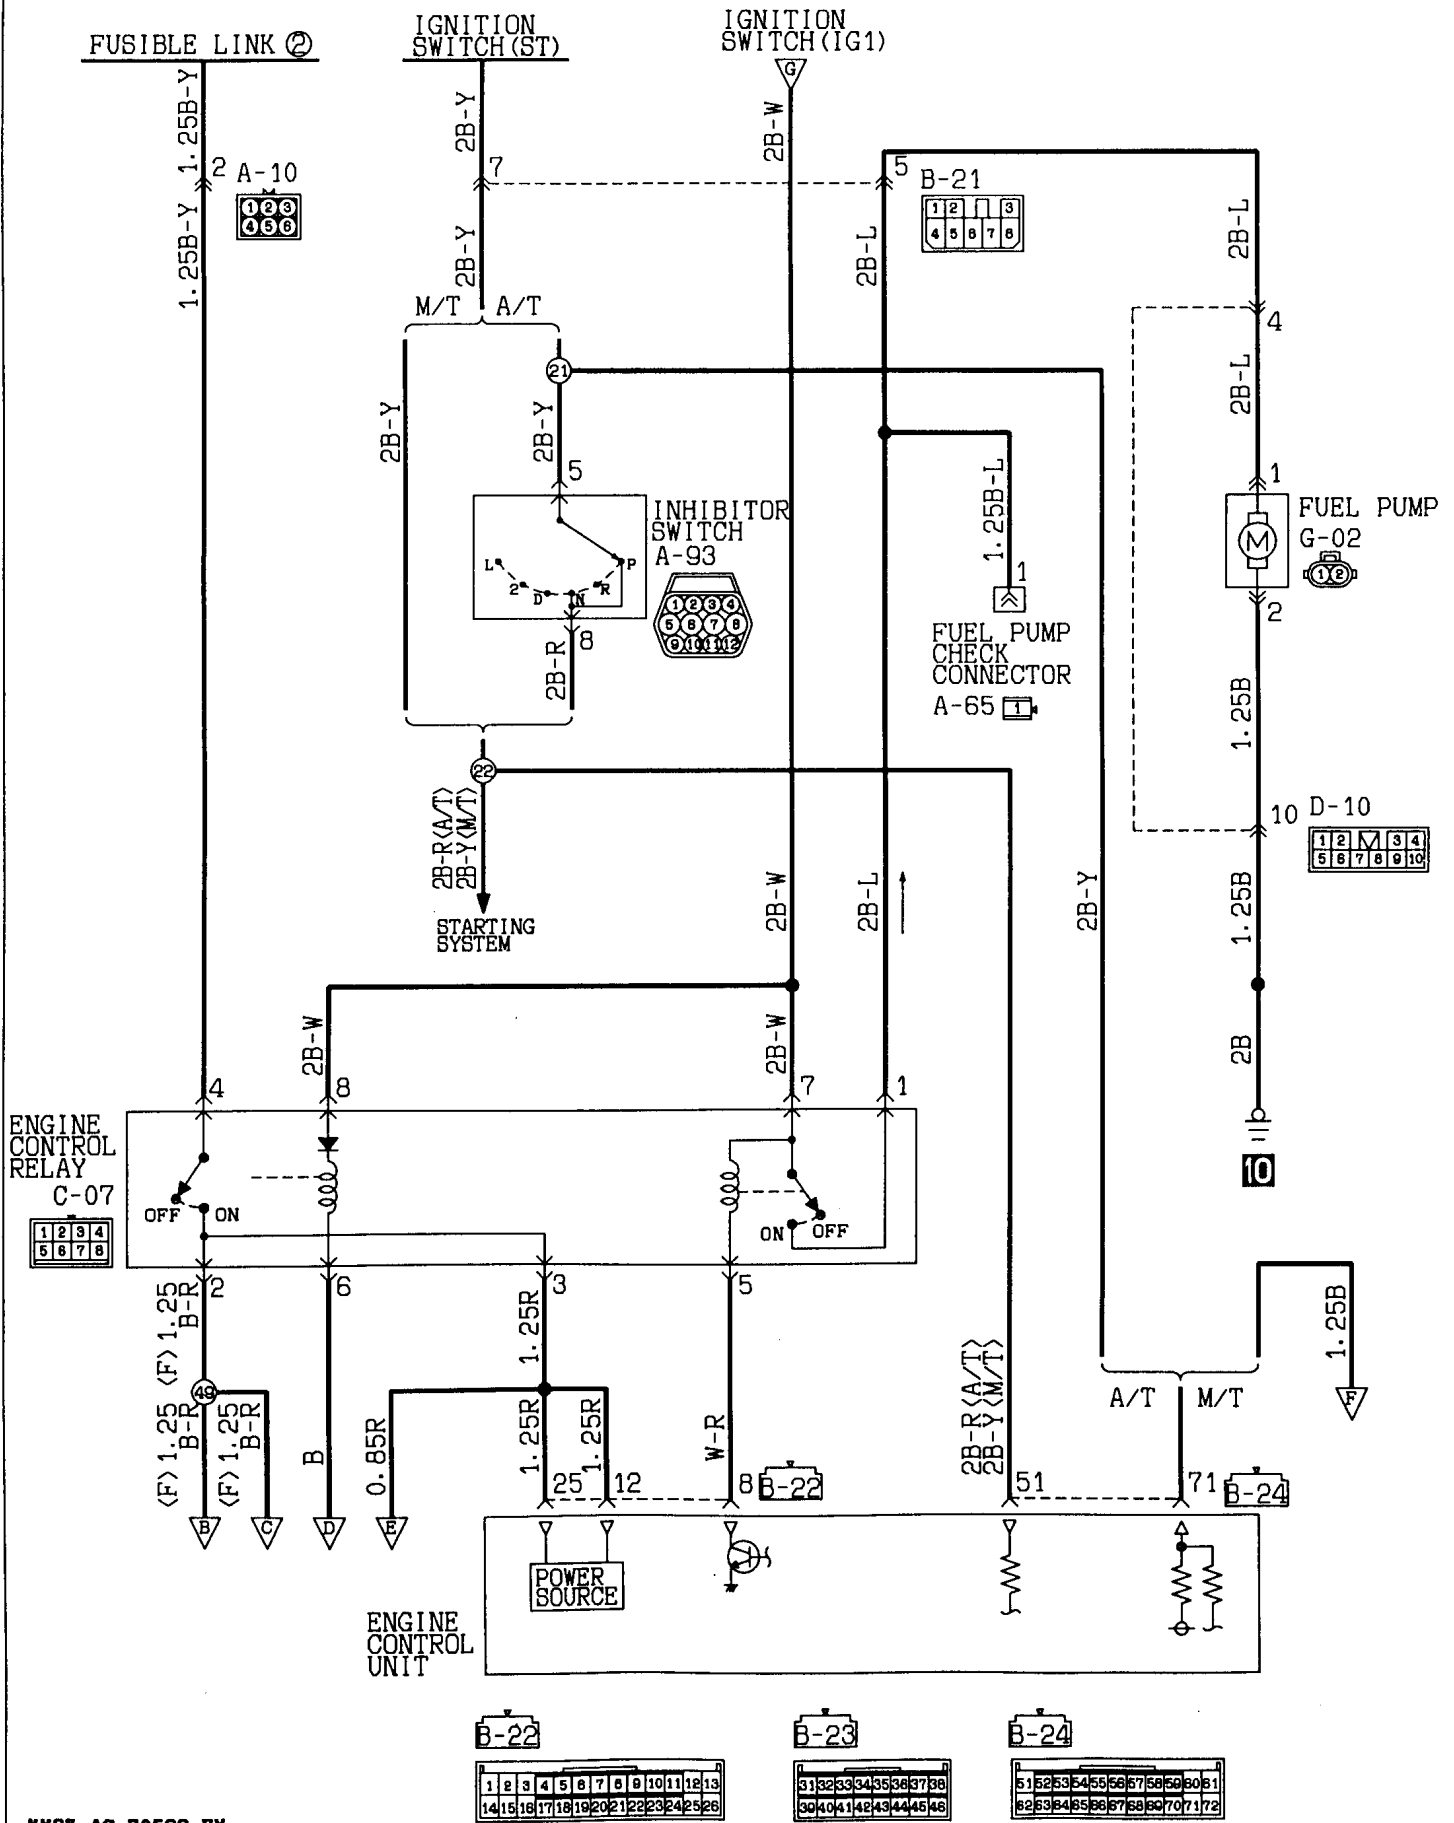

Wire colour code
 B:Black LG:Light green G:Green L:Blue W:White Y:Yellow SB:Sky blue
 BR:Brown O:Orange GR:Gray R:Red P:Pink V:Violet

MPI SYSTEM

4G93-30HC (R. H. drive vehicles)

Wire colour code
 B:Black LG:Light green G:Green L:Blue W:White Y:Yellow SB:Sky blue
 BR:Brown O:Orange GR:Gray R:Red P:Pink V:Violet