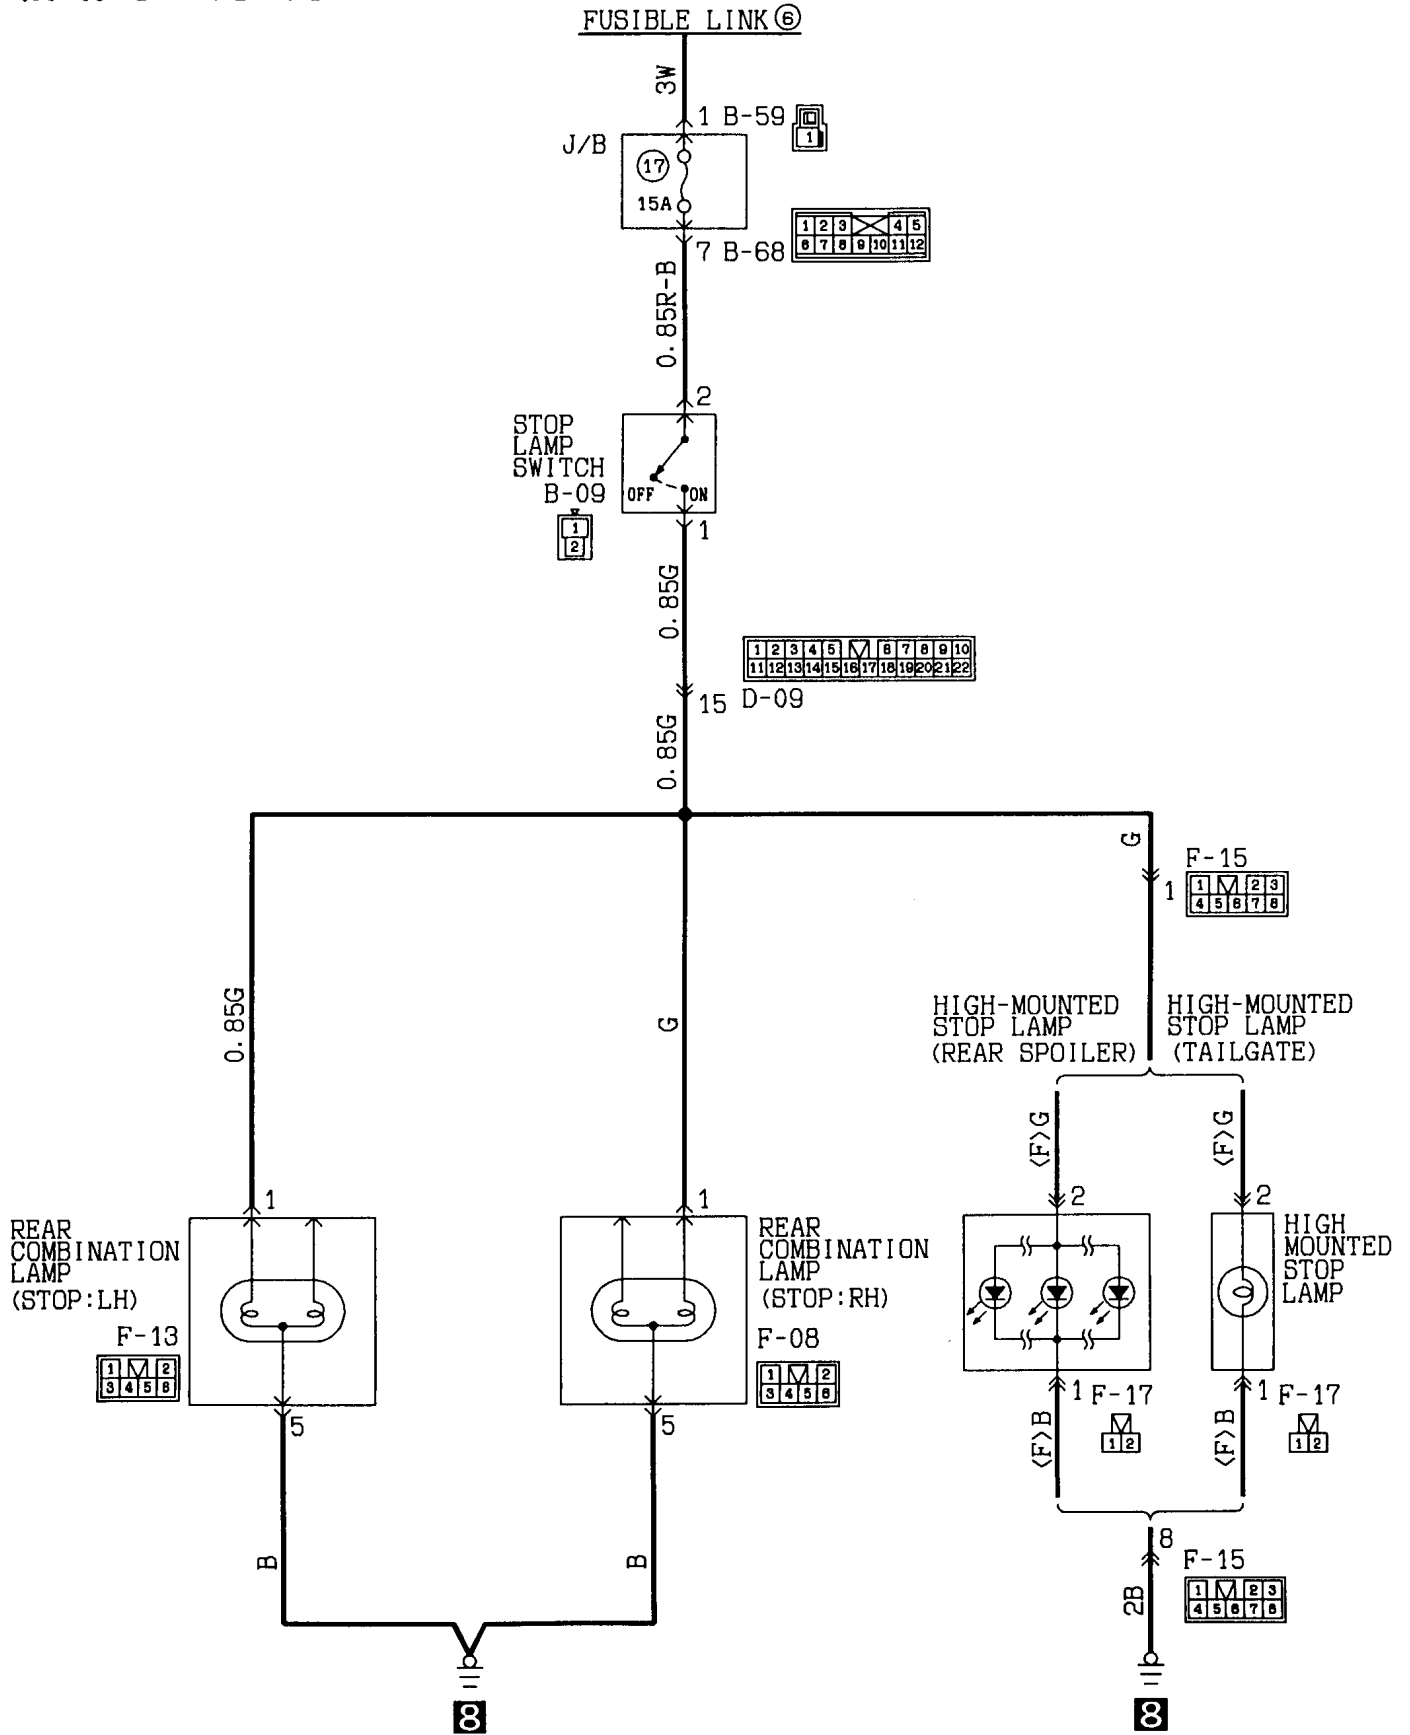

STOP LAMP

Hatchback

(R.H. drive vehicles except for Europe)

Wire colour code

B:Black LG:Light green G:Green L:Blue W:White Y:Yellow SB:Sky blue
BR:Brown O:Orange GR:Gray R:Red P:Pink V:Violet