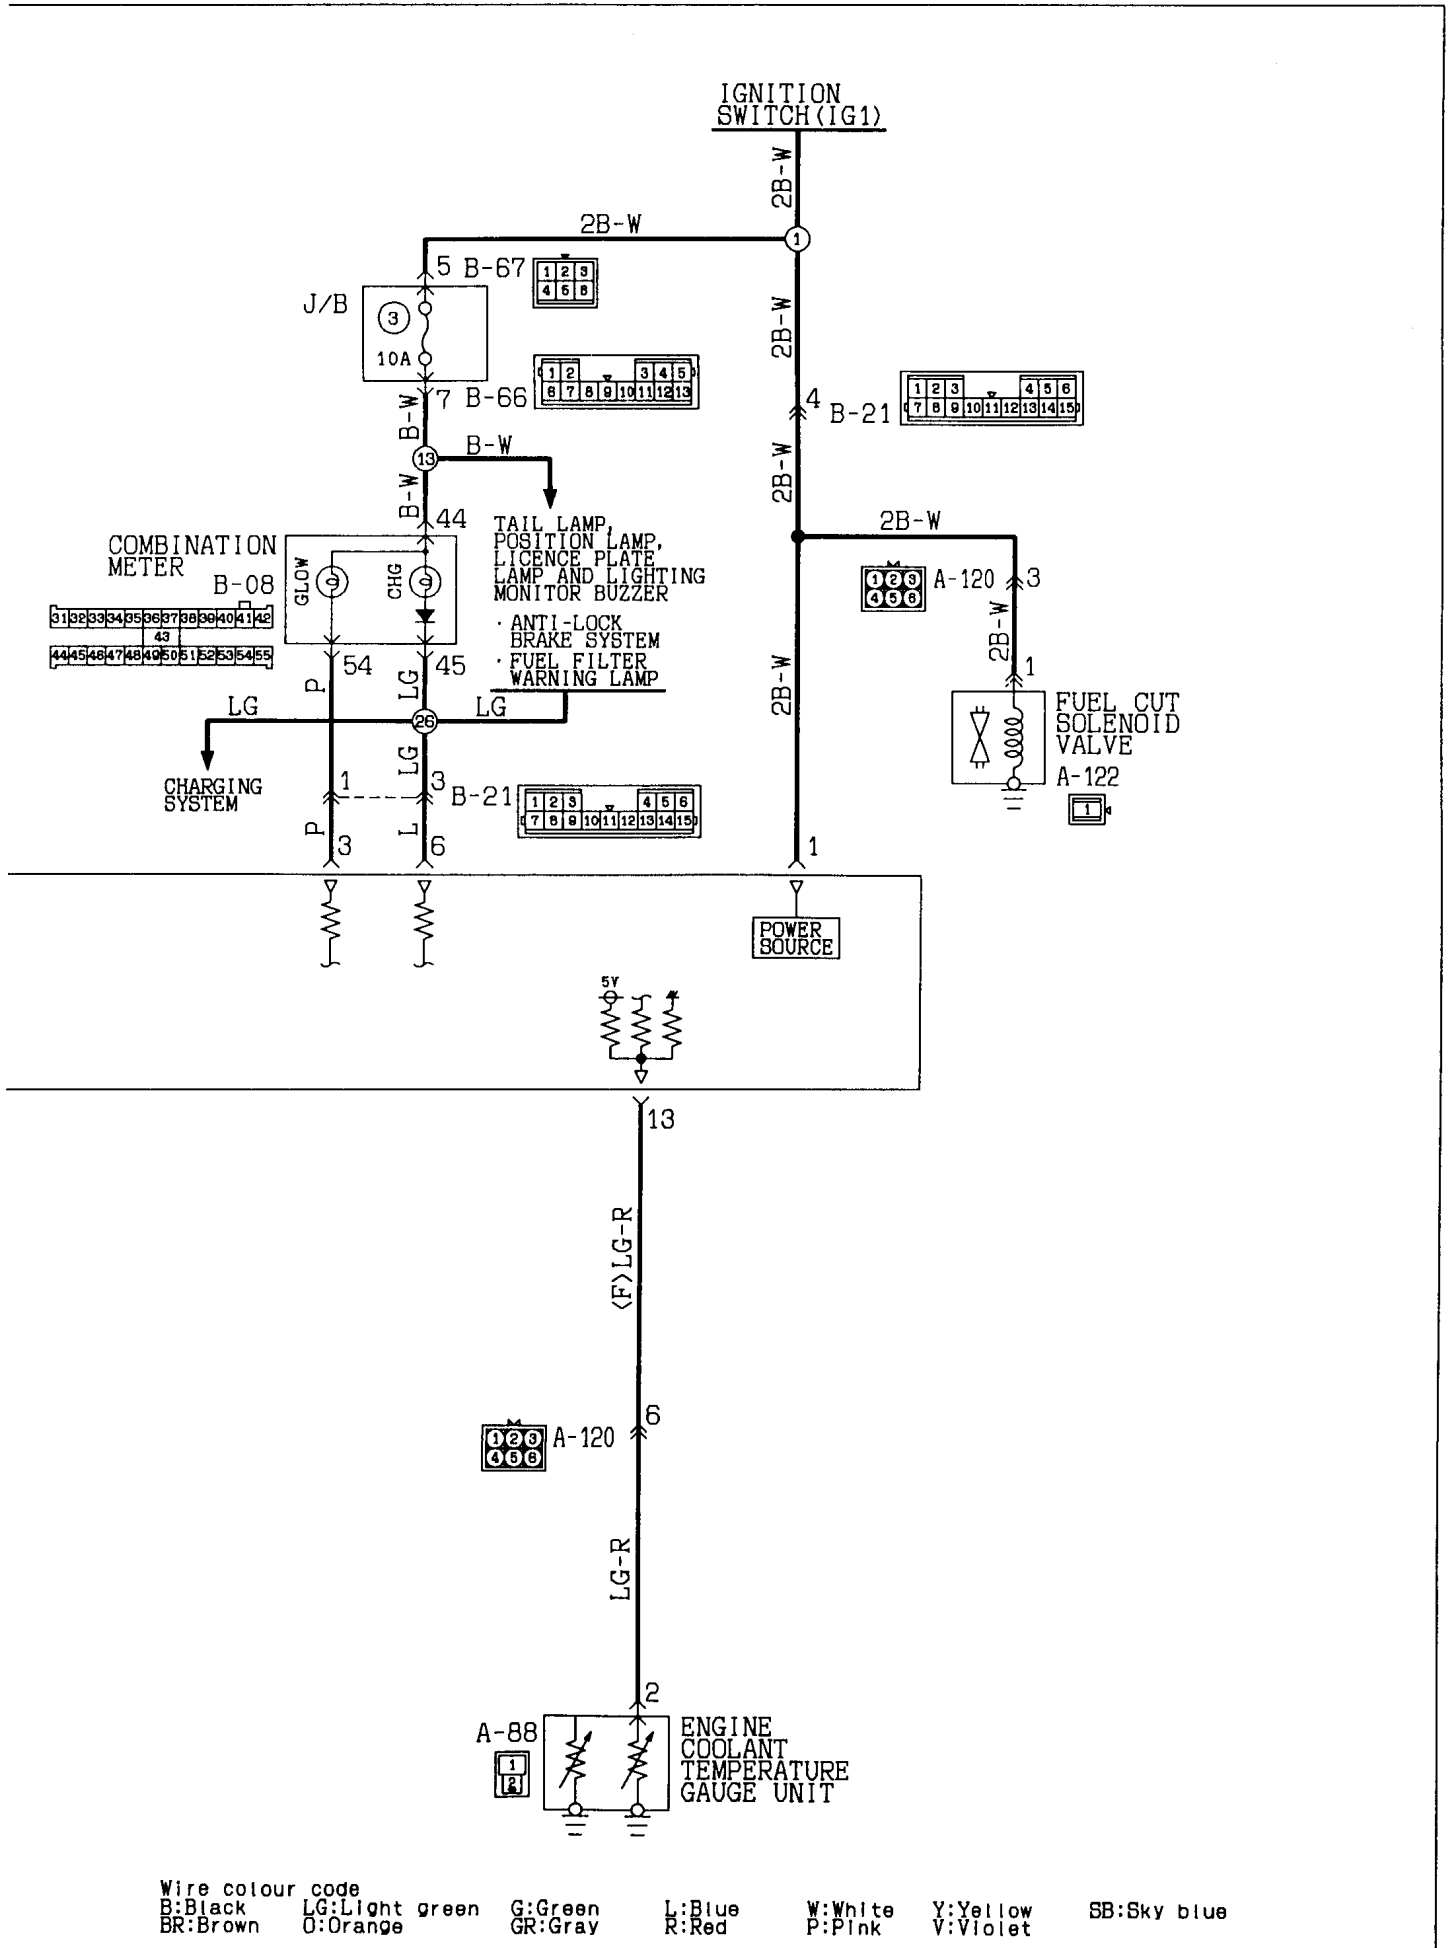

Remarks
*1: Vehicles without fuel line heater.
*2: Vehicles with fuel line heater.

Wire colour code
 B:Black LG:Light green G:Green L:Blue W:White Y:Yellow SB:Sky blue
 BR:Brown O:Orange GR:Gray R:Red P:Pink V:Violet