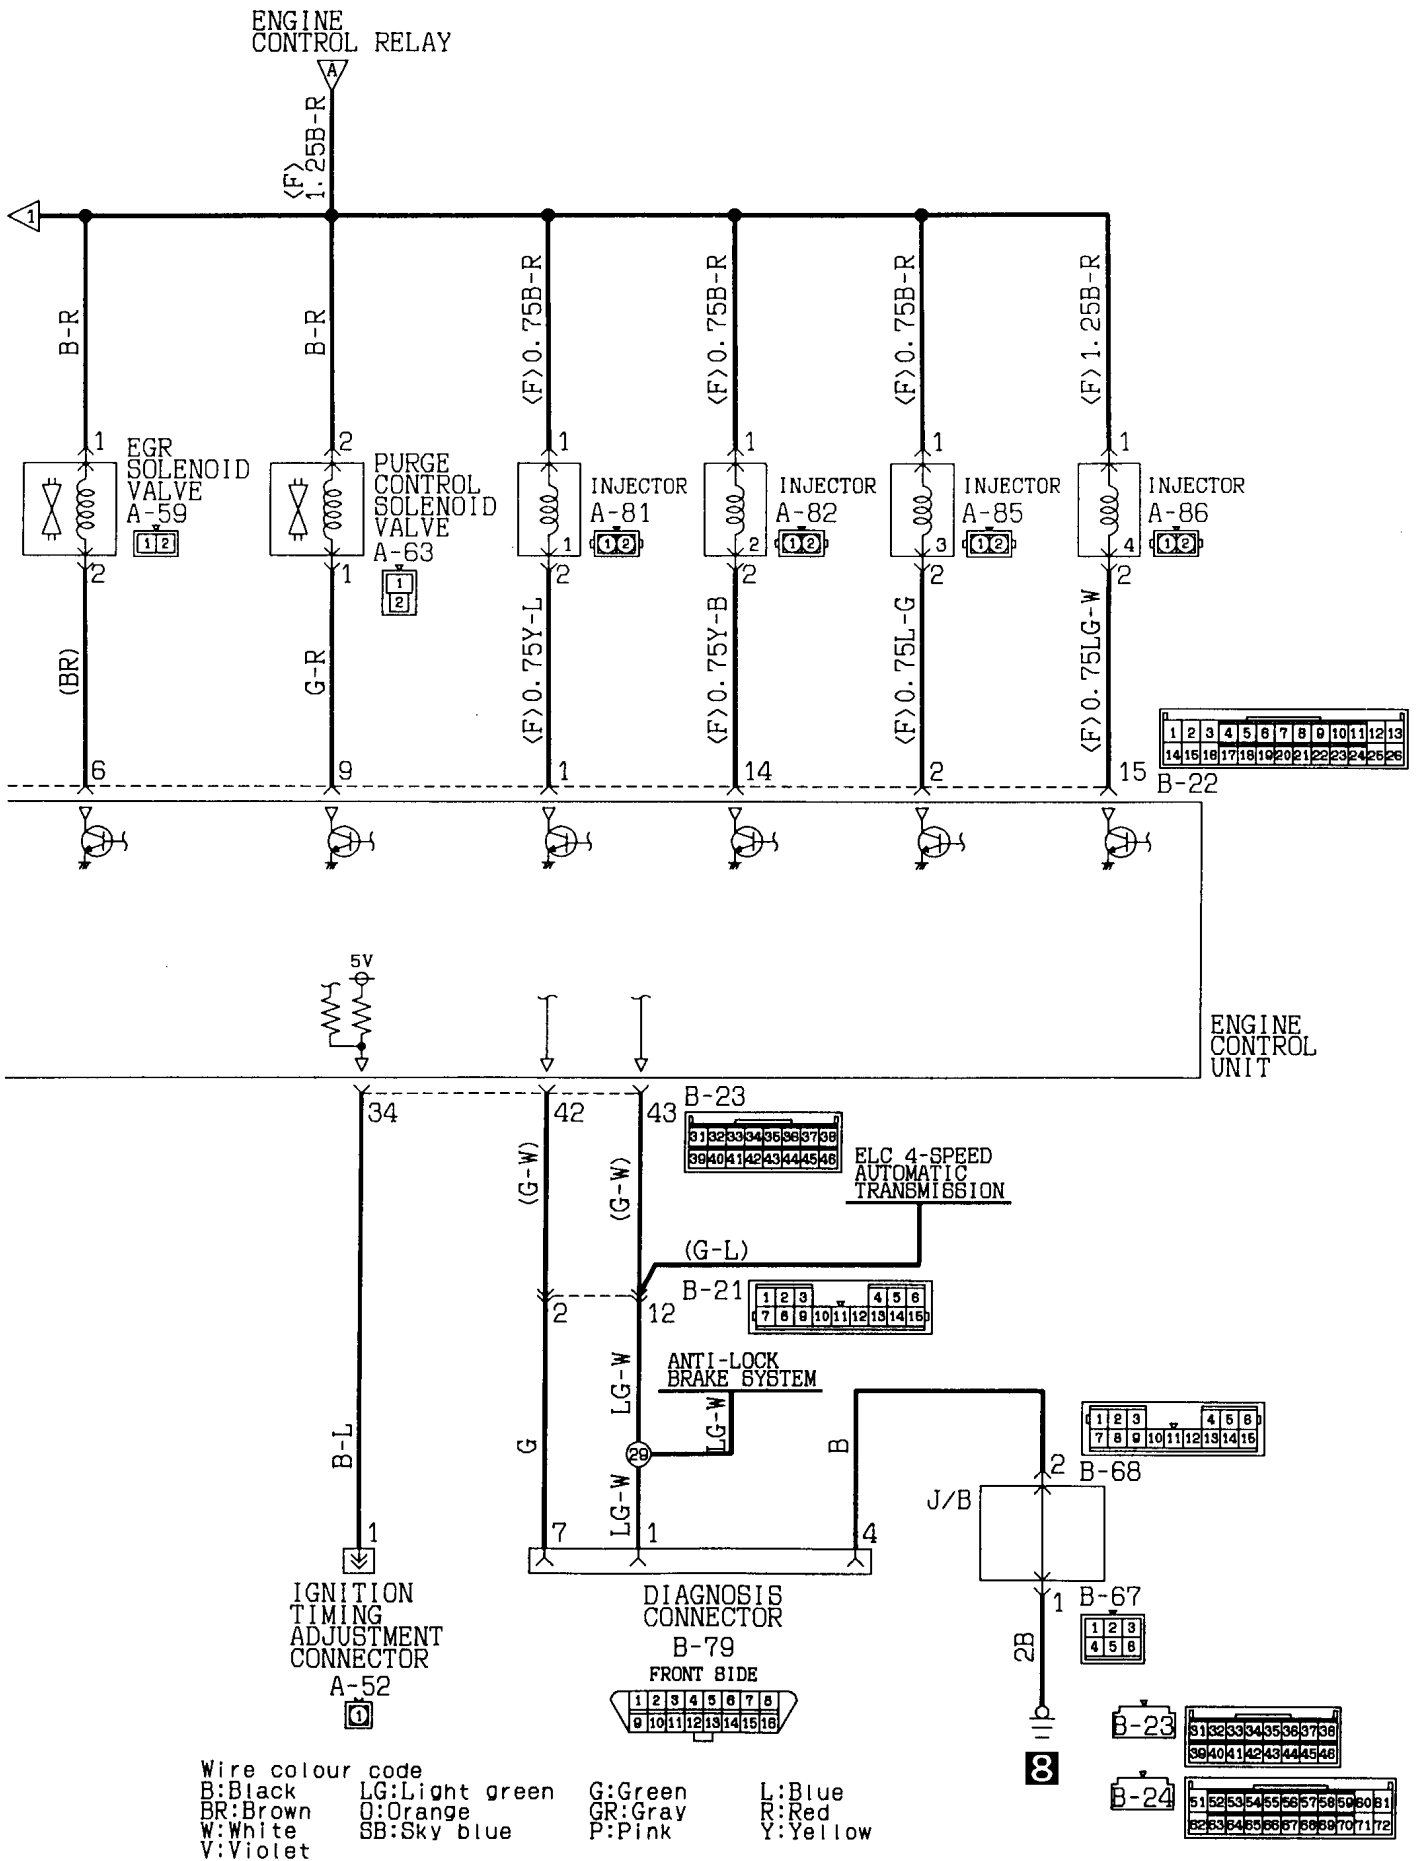

MPI SYSTEM
4G92 (L.H. drive vehicles (MVV))

Wire colour code
 B:Black LG:Light green G:Green L:Blue W:White Y:Yellow SB:Sky blue
 BR:Brown O:Orange GR:Gray R:Red P:Pink V:Violet

Wire colour code
 B:Black LG:Light green G:Green L:Blue W:White Y:Yellow SB:Sky blue
 BR:Brown O:Orange GR:Gray R:Red P:Pink V:Violet