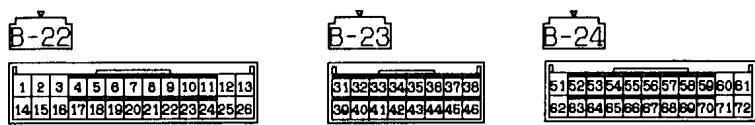

MPI SYSTEM
4G93-DOHC (R. H. drive vehicles for General Export)