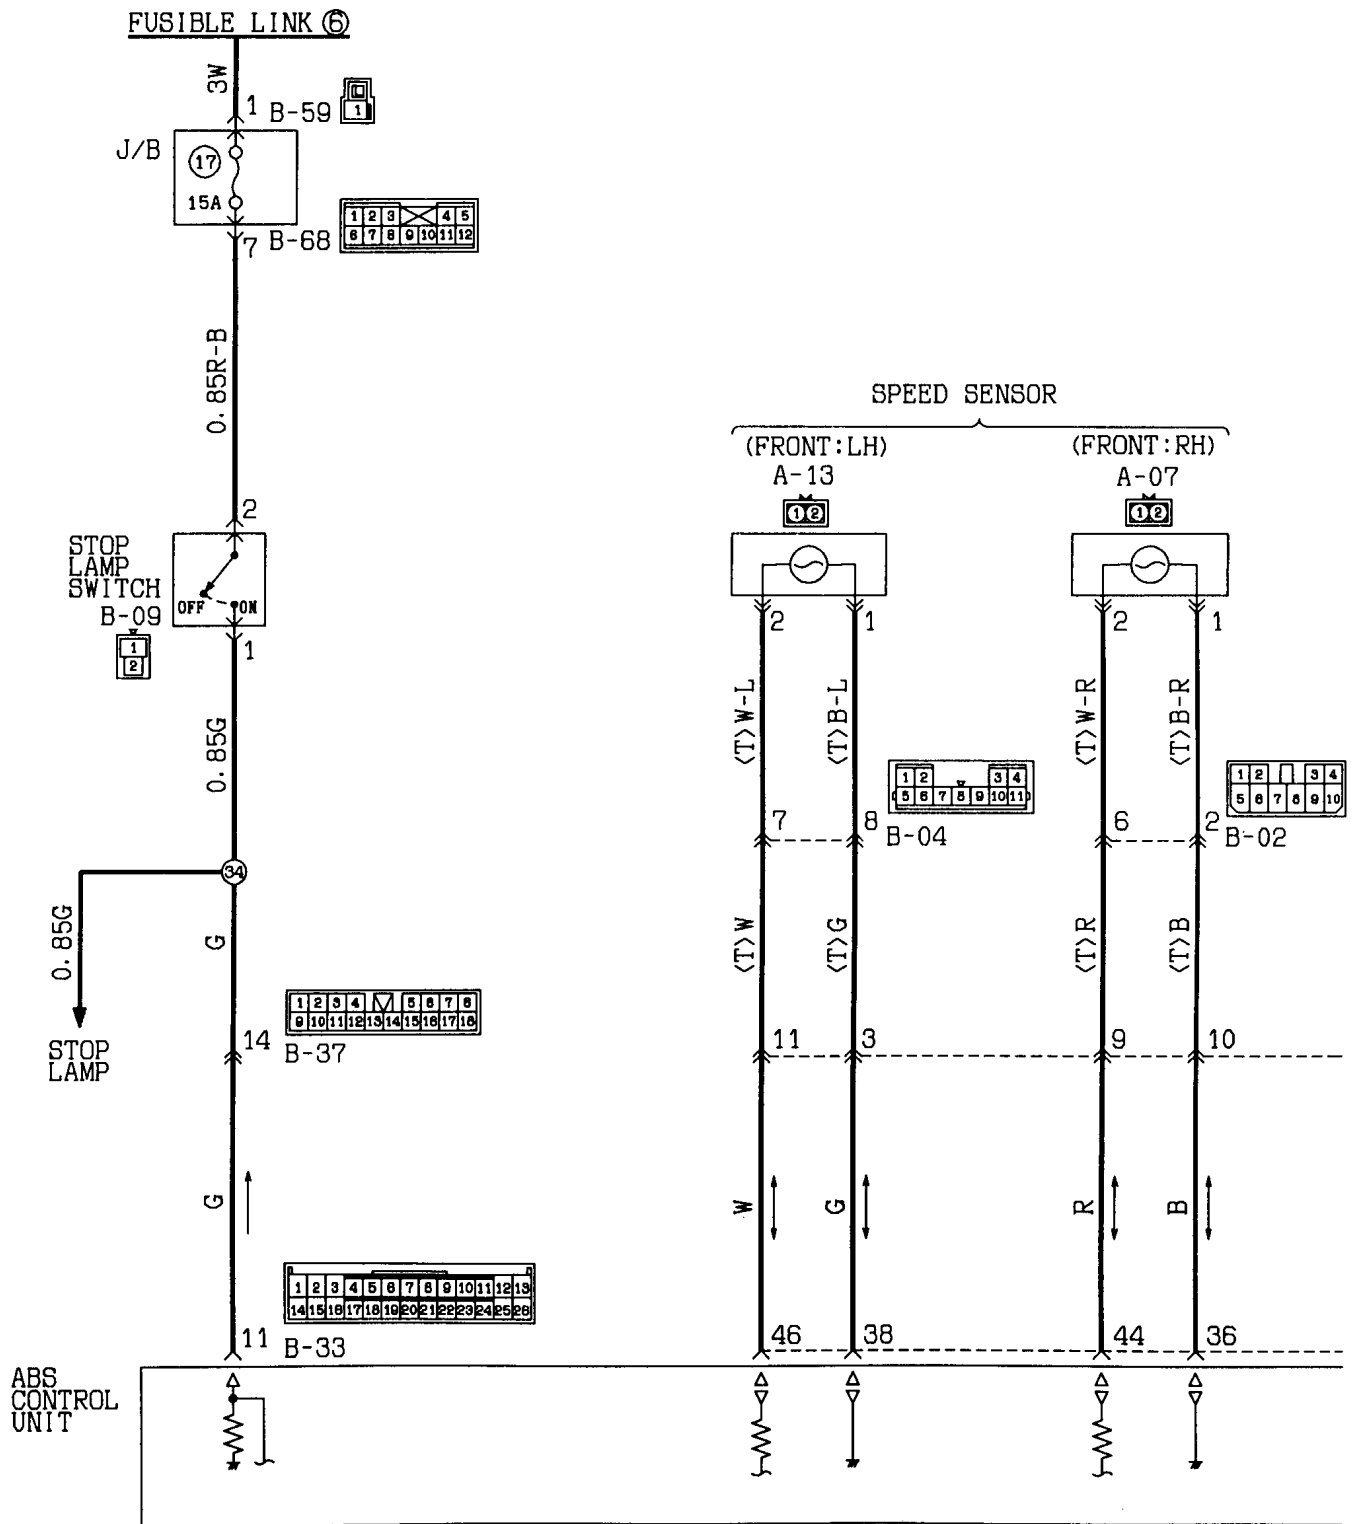

Wire colour code
 B:Black LG:Light green G:Green L:Blue W:White Y:Yellow SB:Sky blue
 BR:Brown O:Orange GR:Gray R:Red P:Pink V:Violet

ANTI-LOCK BRAKE SYSTEM

Hatchback <R. H. drive vehicles for Europe>

Wire colour code
 B:Black LG:Light green G:Green L:Blue W:White Y:Yellow SB:Sky blue
 BR:Brown O:Orange GR:Gray R:Red P:Pink V:Violet