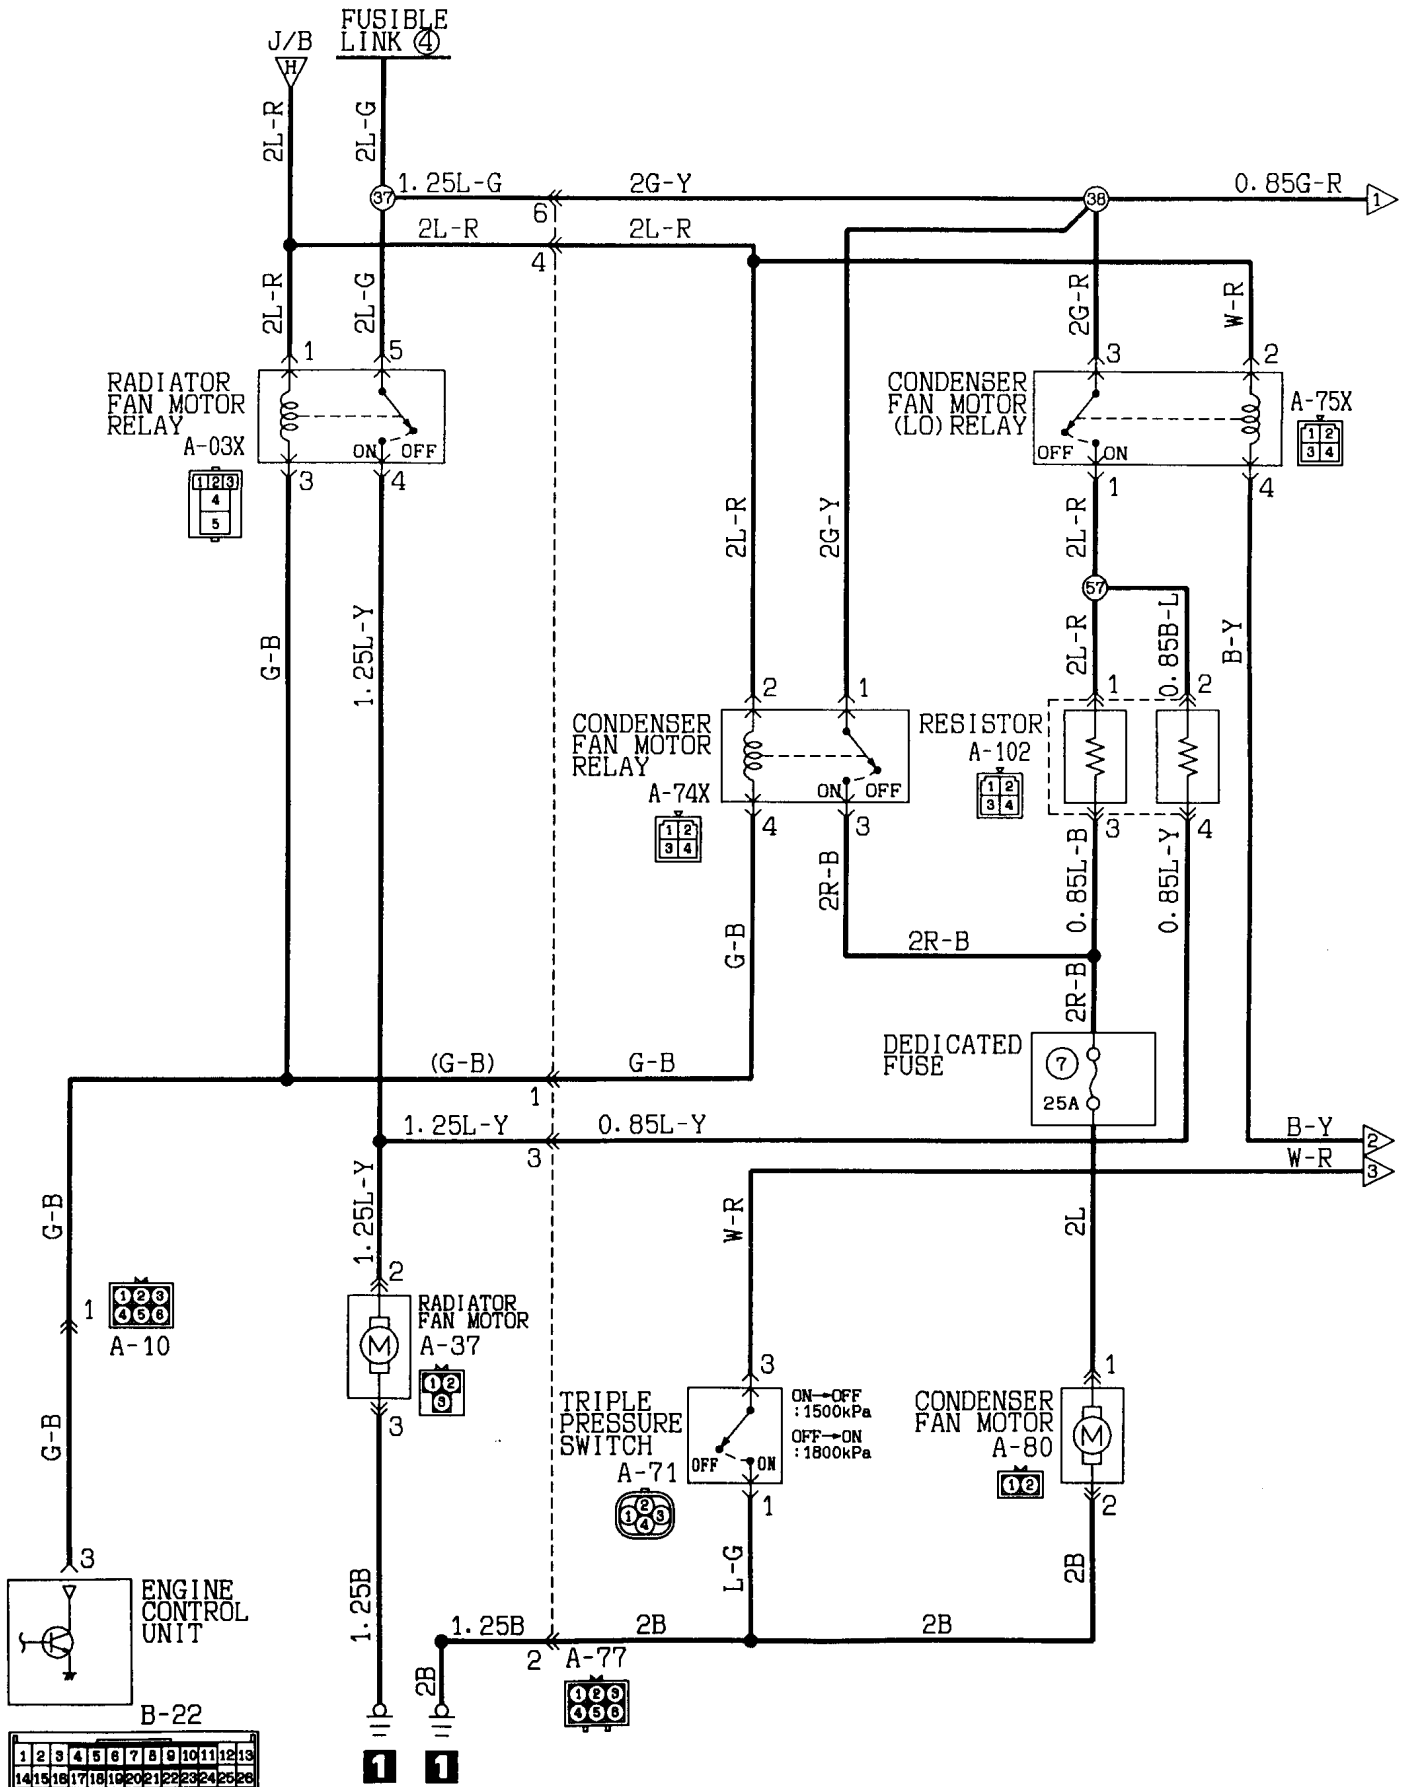

Wire colour code
B:Black LG:Light green G:Green L:Blue W:White Y:Yellow SB:Sky blue
BR:Brown O:Orange GR:Gray R:Red P:Pink V:Violet