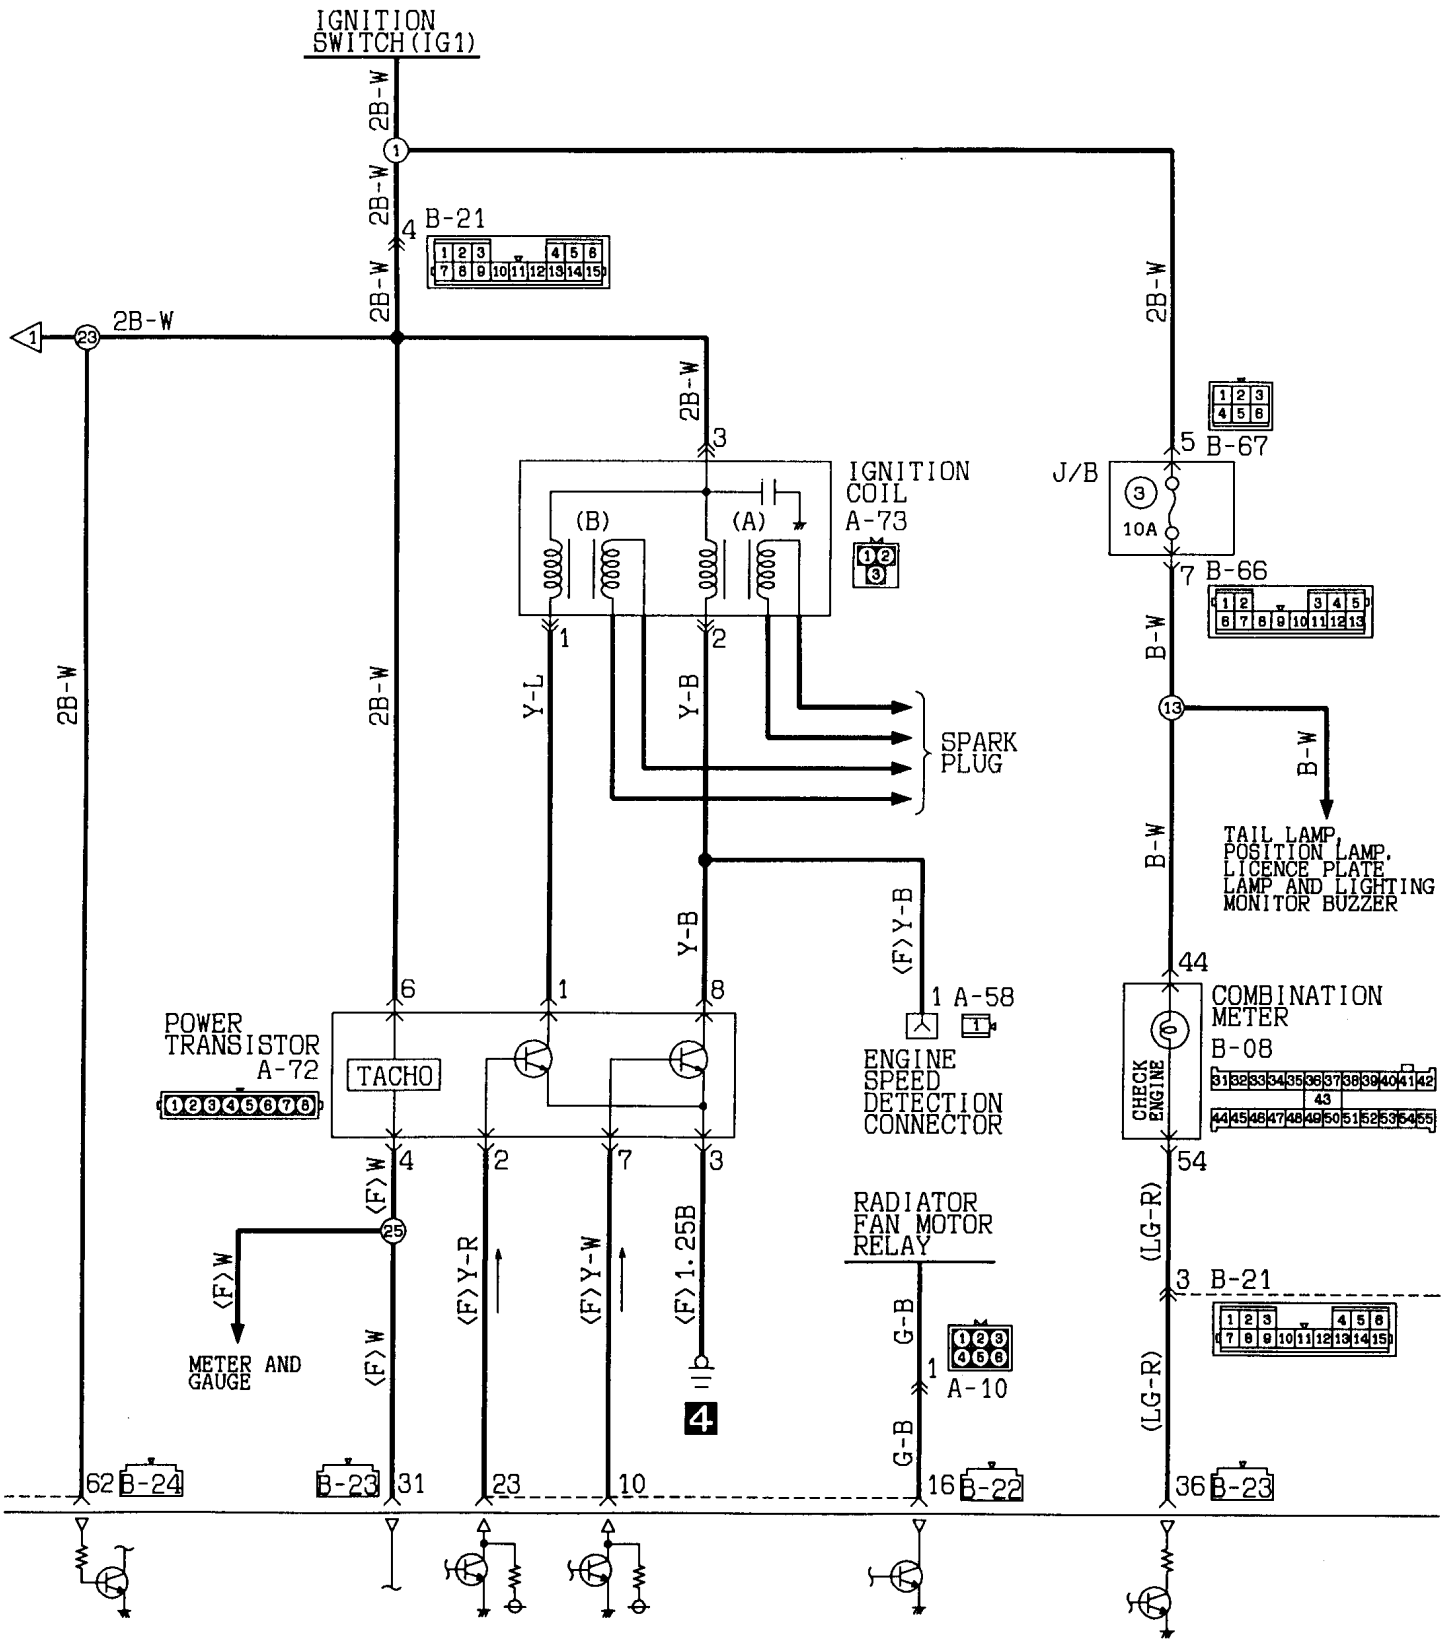

Wire colour code
B:Black LG:Light green G:Green L:Blue W:White Y:Yellow SB:Sky blue
BR:Brown O:Orange GR:Gray R:Red P:Pink V:Violet