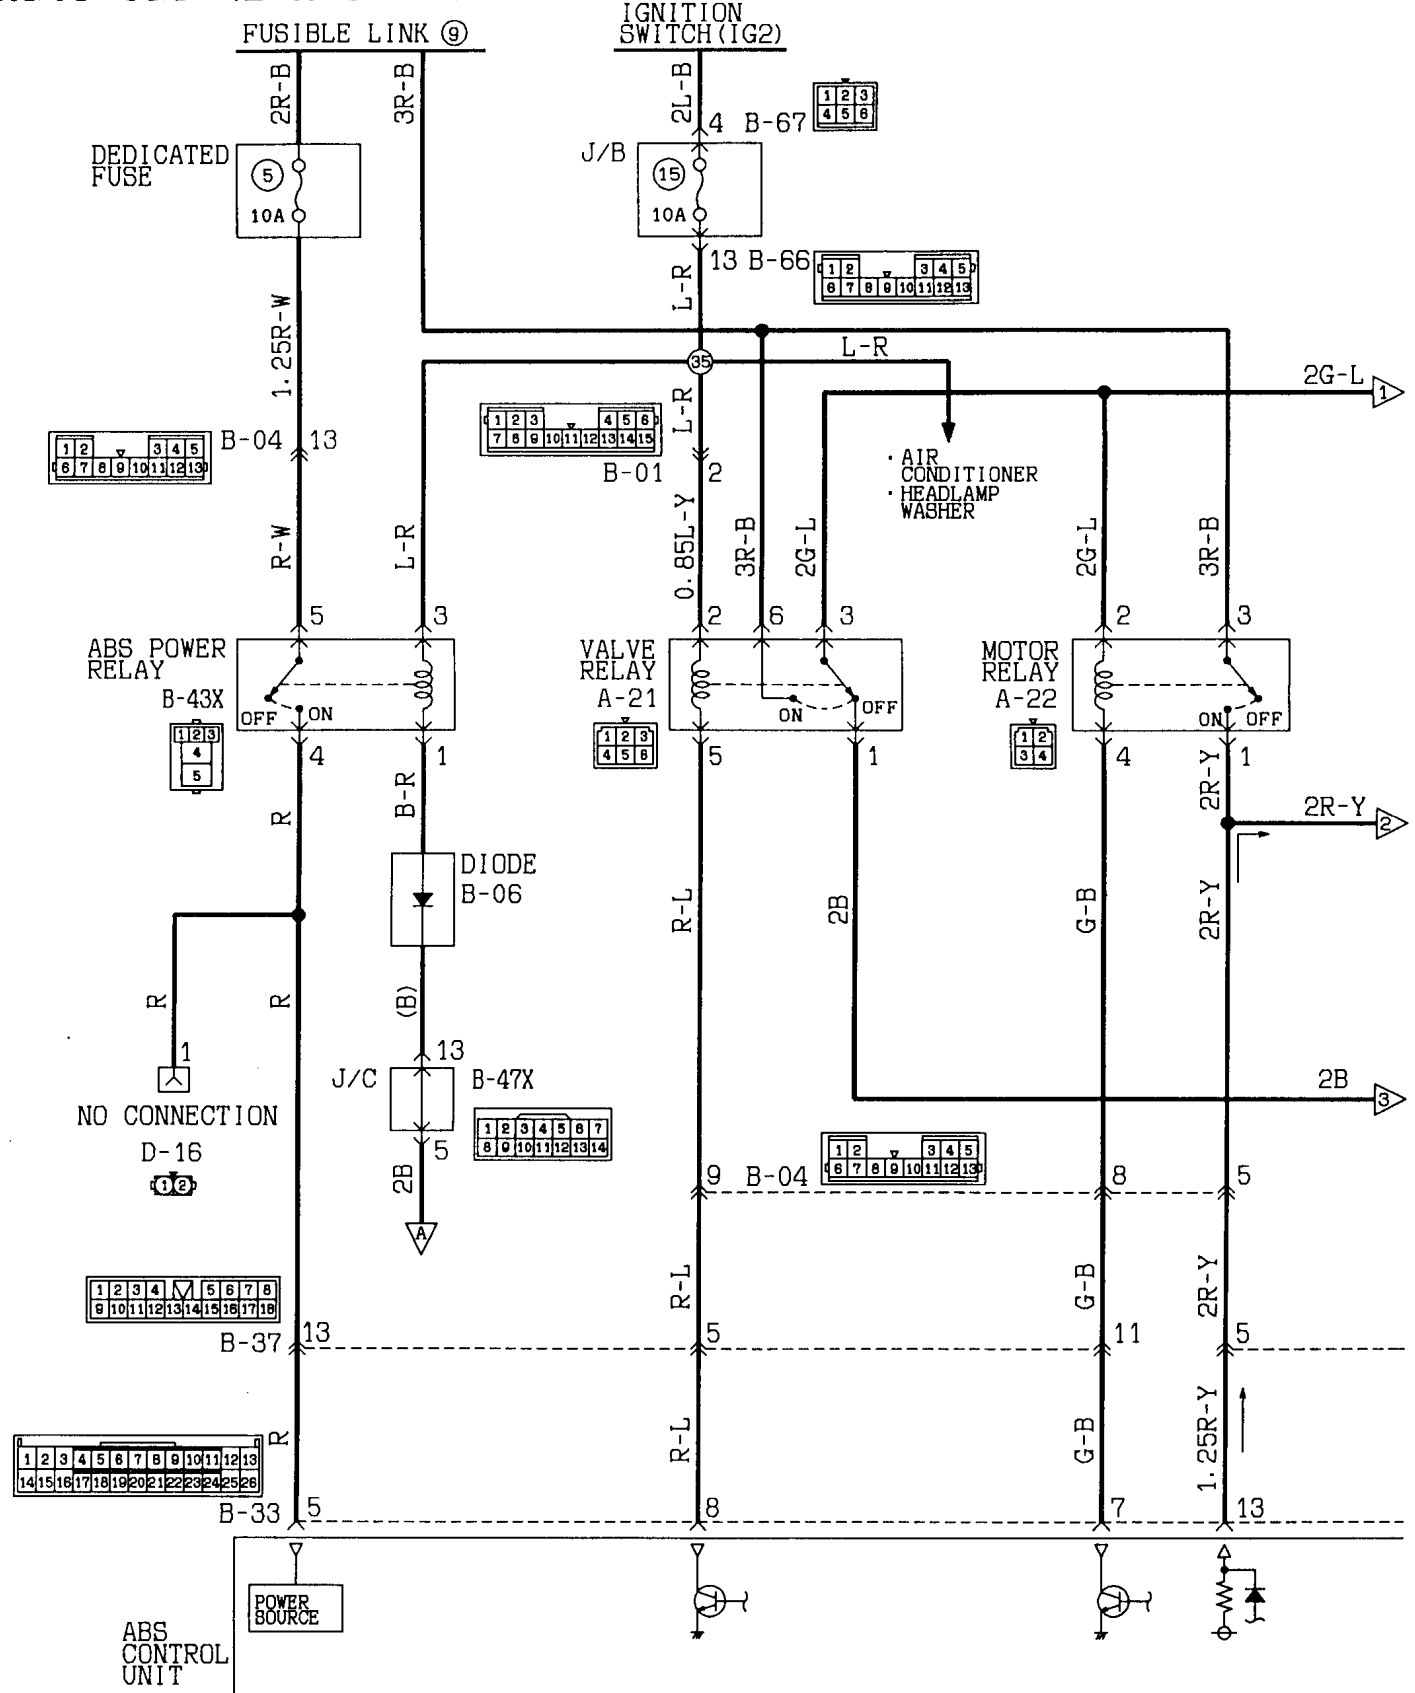

ANTI-LOCK BRAKE SYSTEM
Hatchback <L. H. drive vehicles for Europe (2WD)>

Wire colour code
B:Black LG:Light green G:Green L:Blue W:White Y:Yellow SB:Sky blue
BR:Brown O:Orange GR:Gray R:Red P:Pink V:Violet