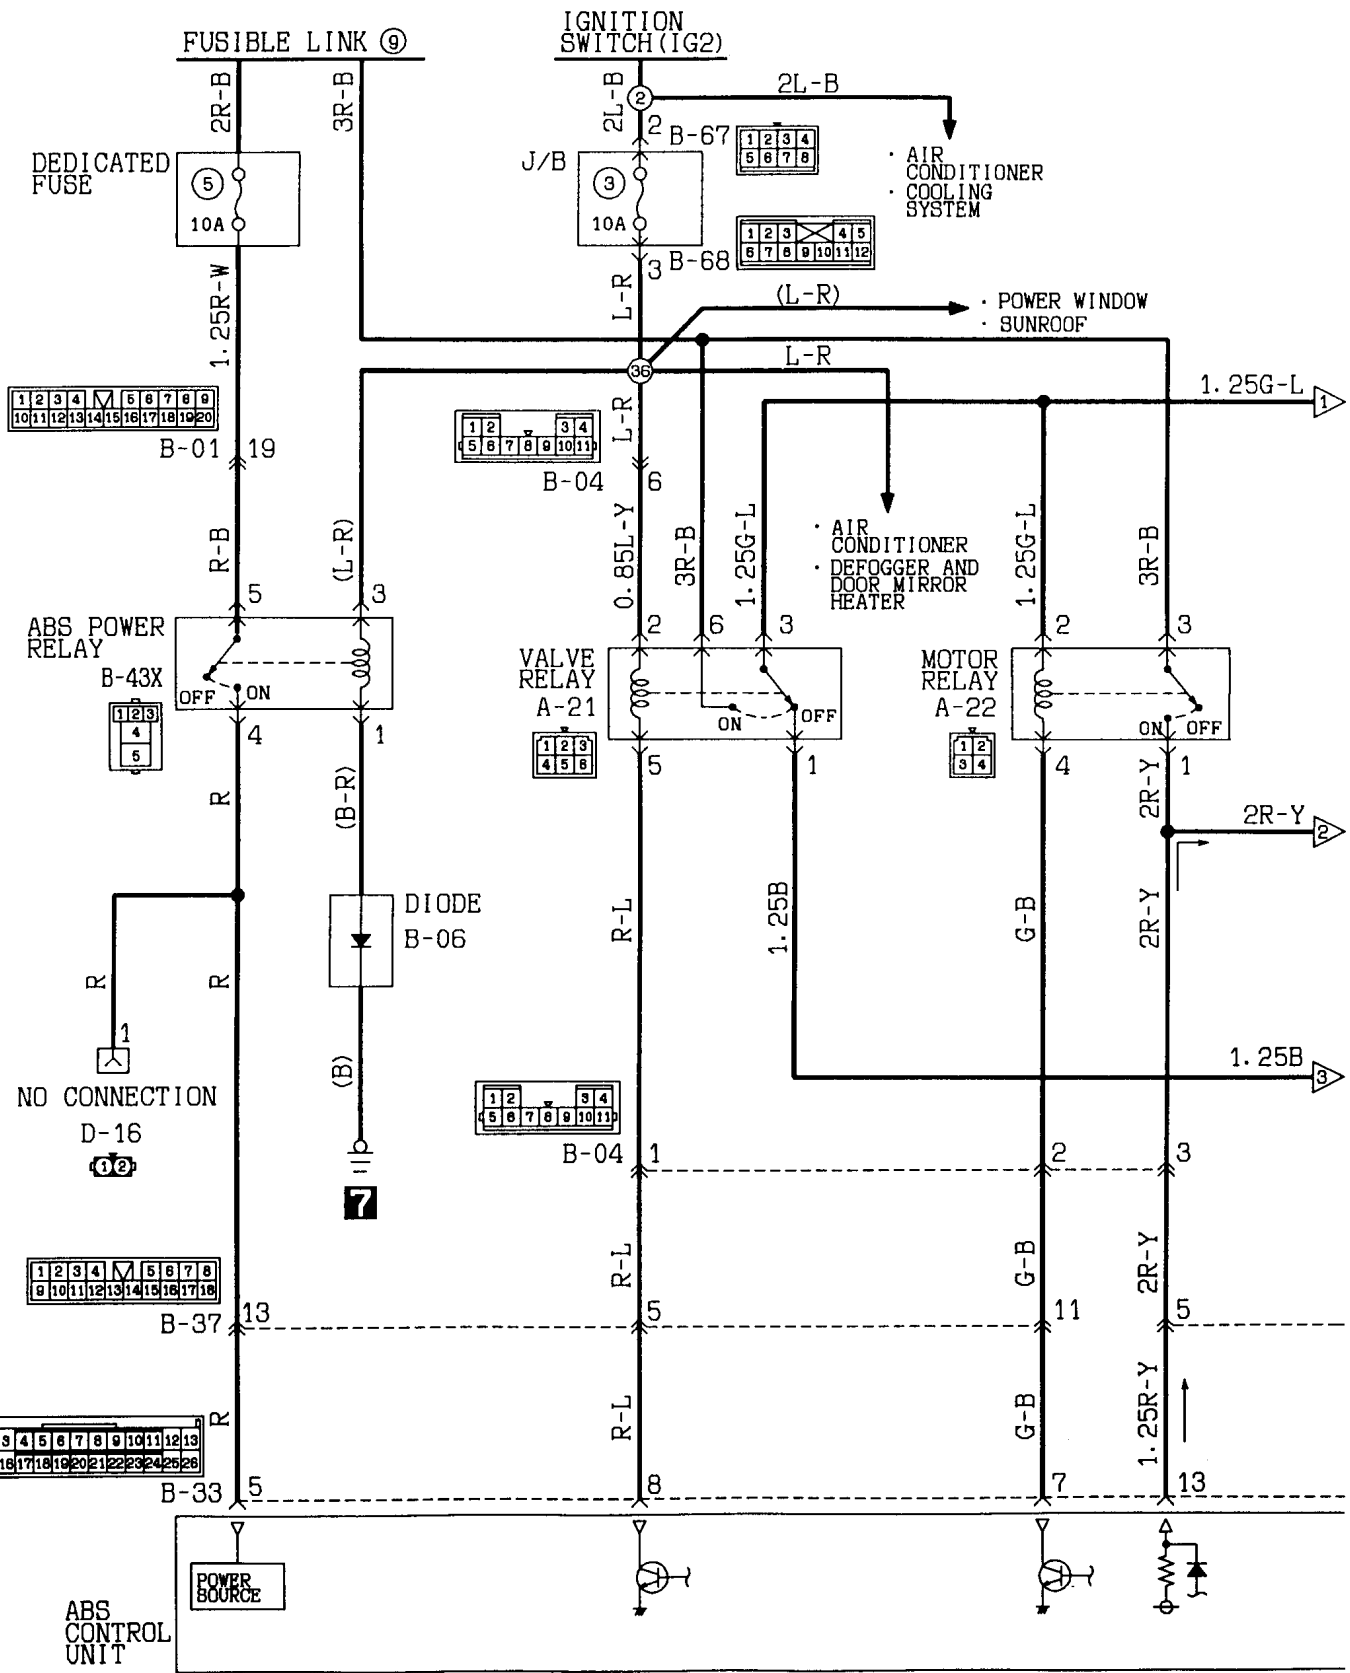

ANTI-LOCK BRAKE SYSTEM

Hatchback <R. H. drive vehicles for Europe>

Wire colour code
B:Black   LG:Light green   G:Green   L:Blue   W:White   Y:Yellow   SB:Sky blue
BR:Brown   O:Orange   GR:Gray   R:Red   P:Pink   V:Violet