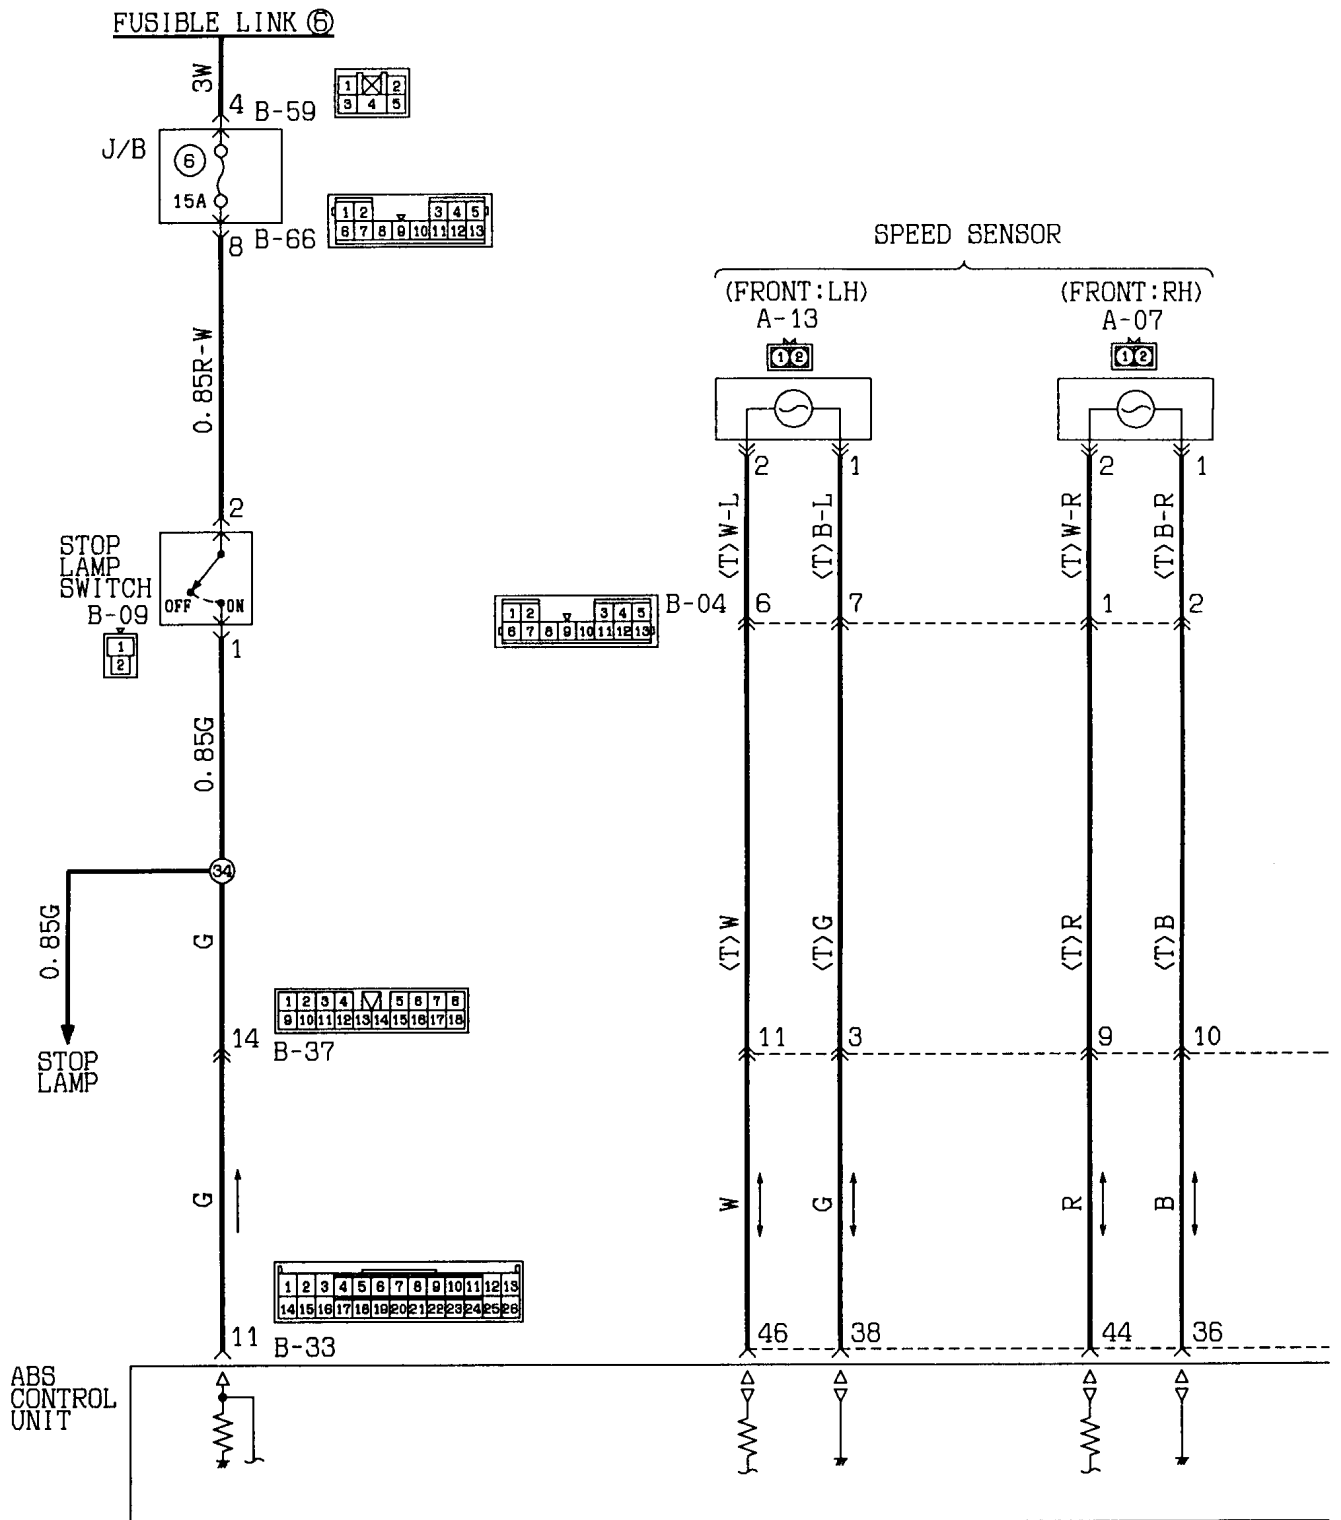

Wire colour code
B:Black LG:Light green G:Green L:Blue W:White Y:Yellow SB:Sky blue
BR:Brown O:Orange GR:Gray R:Red P:Pink V:Violet