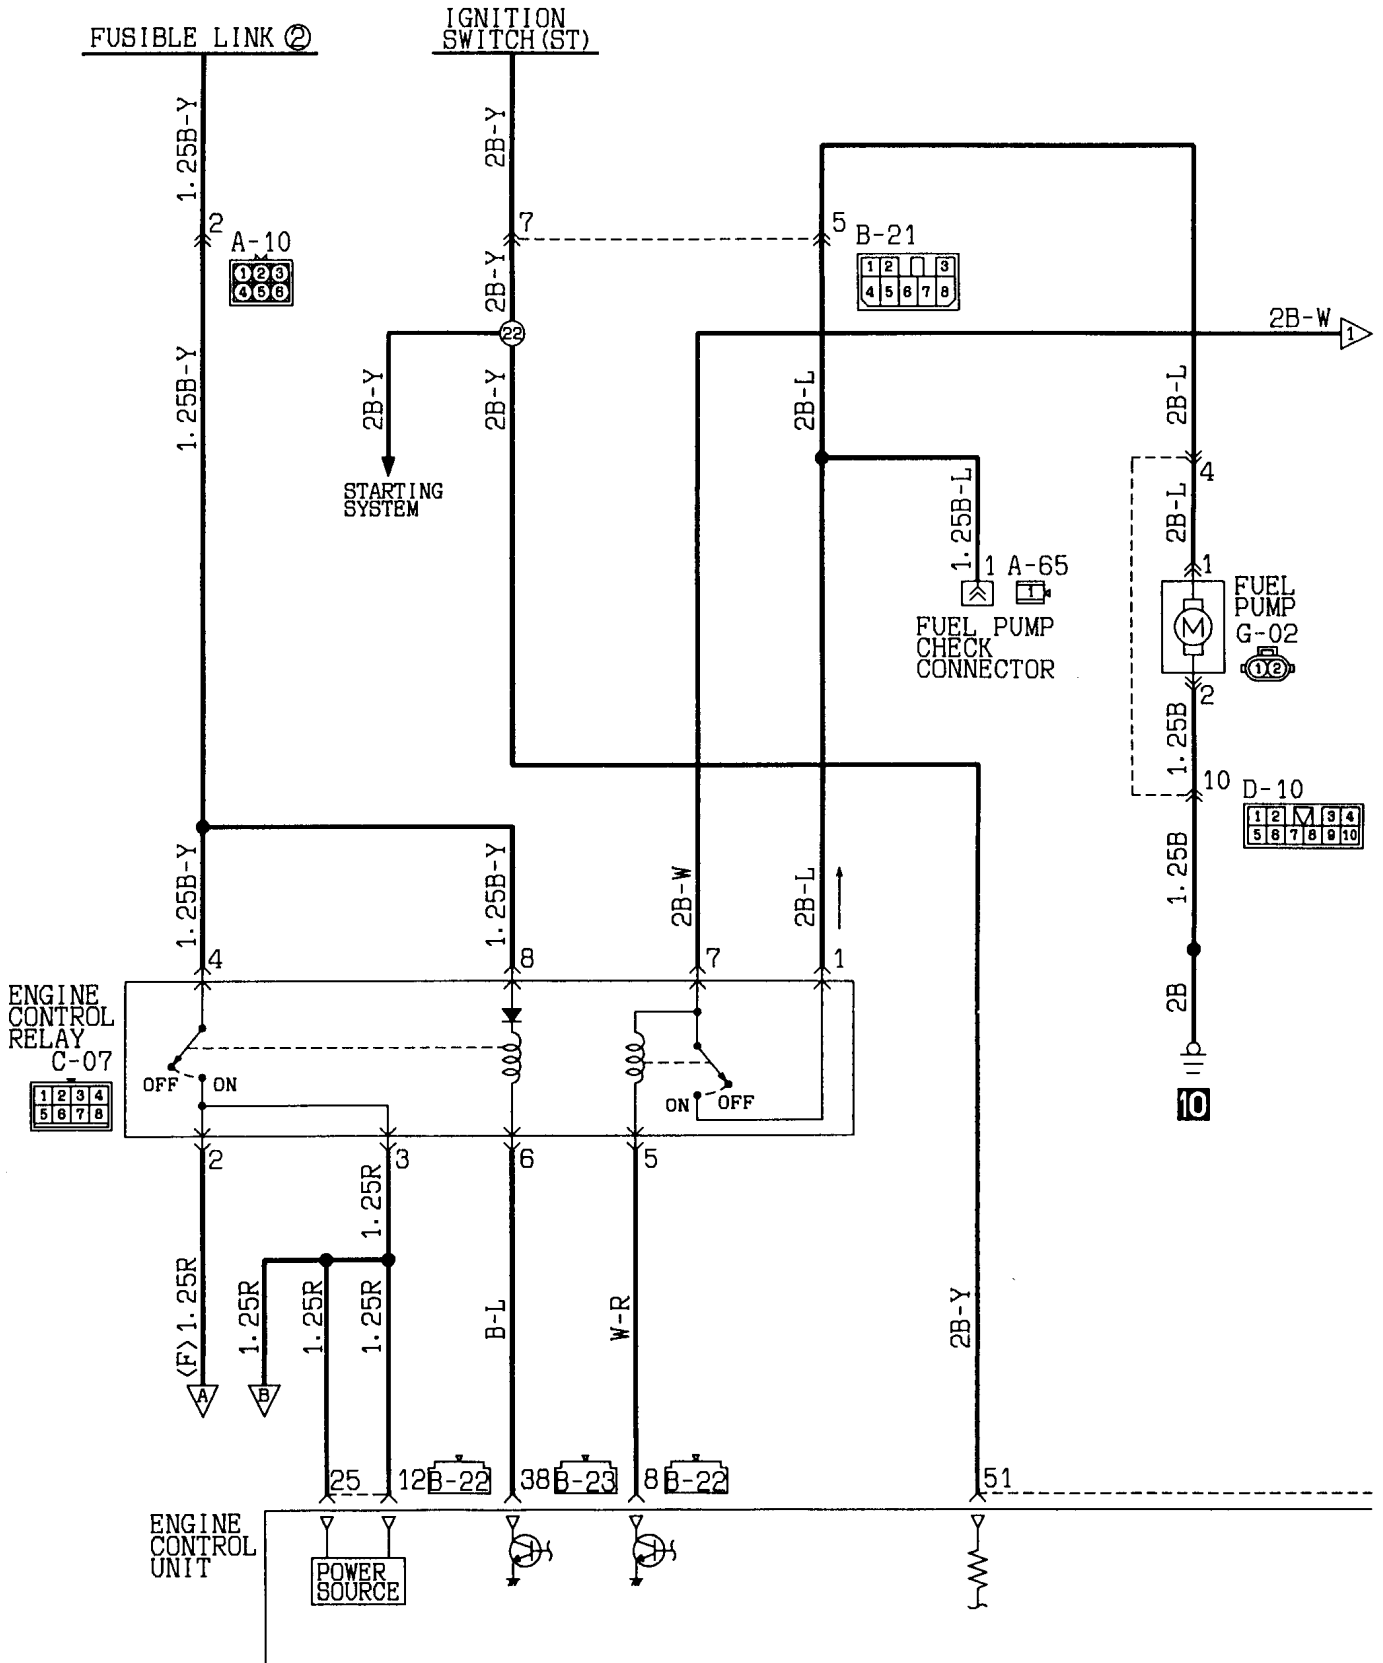

MPI SYSTEM
4G93-DOHC (R. H. drive vehicles for General Export)