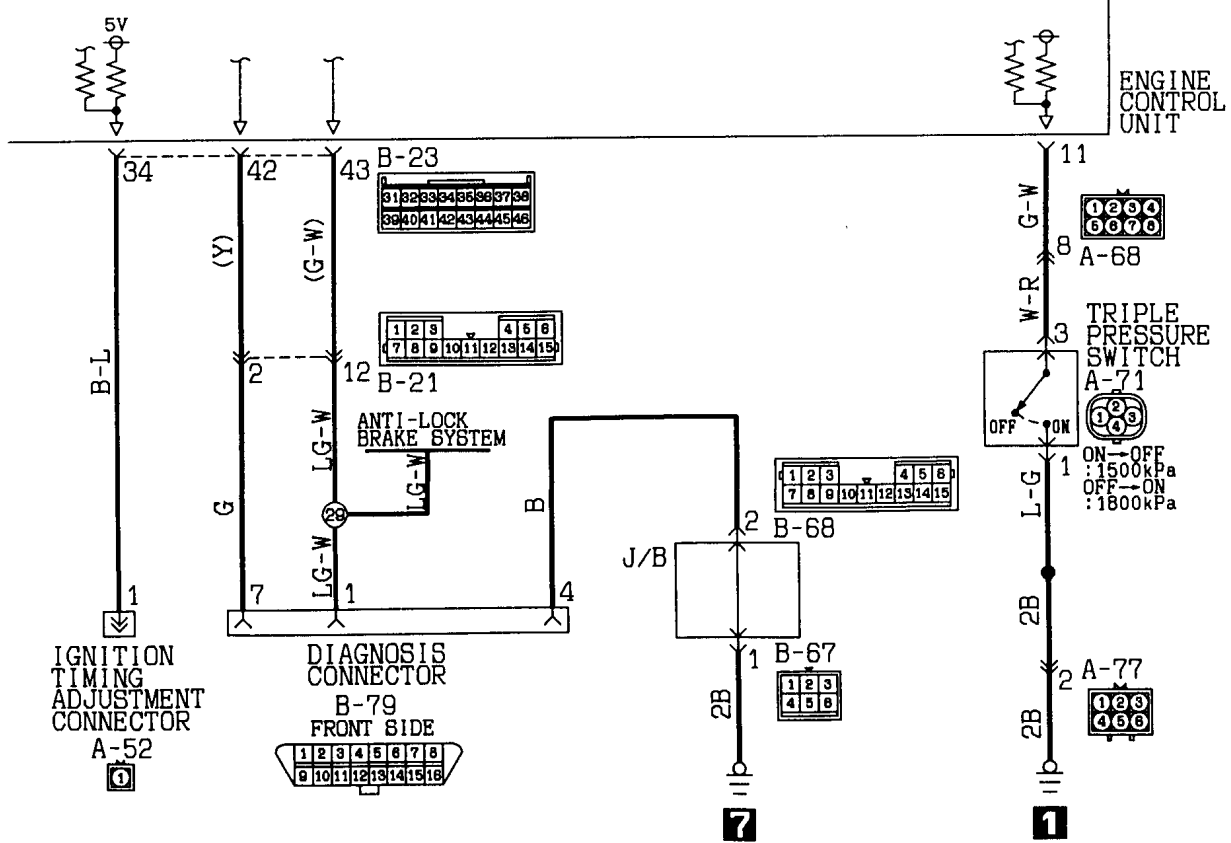

MPI SYSTEM
4G93-DOHC (Vehicles for GCC)

Wire colour code
 B:Black LG:Light green G:Green L:Blue W:White Y:Yellow SB:Sky blue
 BR:Brown O:Orange GR:Gray R:Red P:Pink V:Violet

Wire colour code
 B:Black LG:Light green G:Green L:Blue W:White Y:Yellow SB:Sky blue
 BR:Brown O:Orange GR:Gray R:Red P:Pink V:Violet