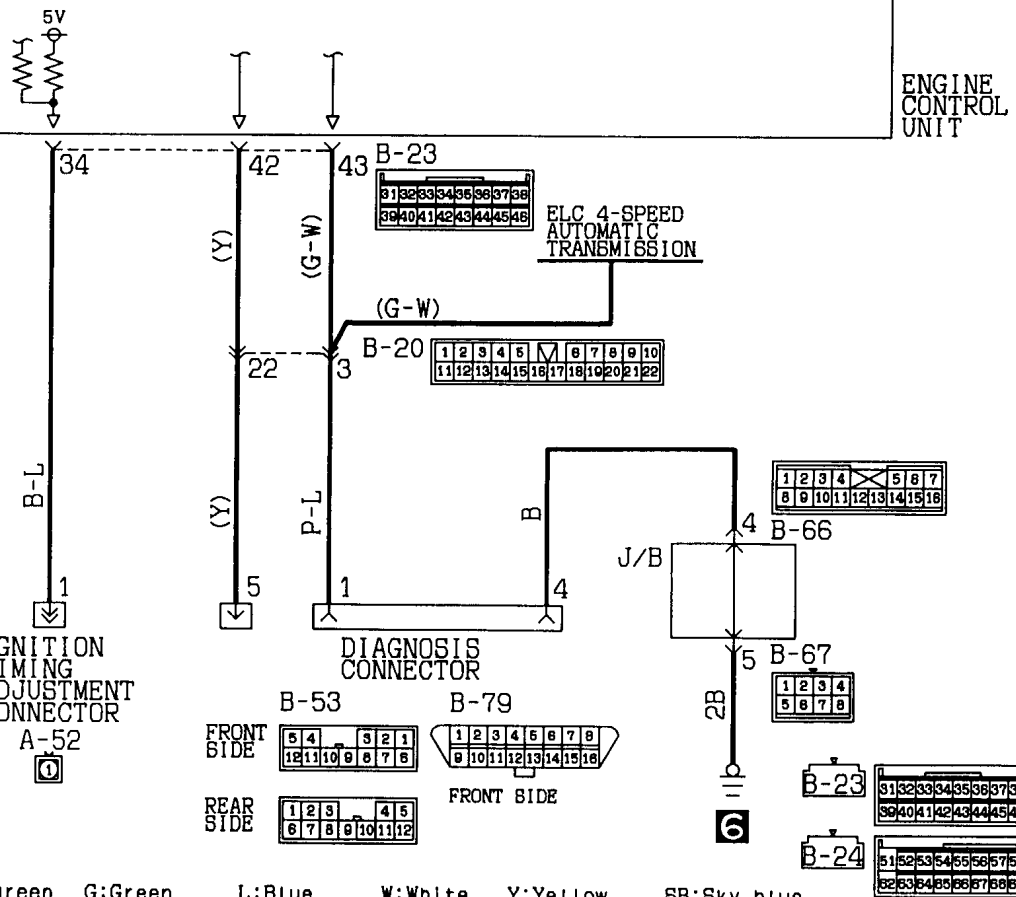

Wire colour code
 B:Black LG:Light green G:Green L:Blue W:White Y:Yellow SB:Sky blue
 BR:Brown O:Orange GR:Gray R:Red P:Pink V:Violet

MPI SYSTEM

4G93-30HC (R. H. drive vehicles)

Wire colour code
 B:Black LG:Light green G:Green L:Blue W:White Y:Yellow SB:Sky blue
 BR:Brown O:Orange GR:Gray R:Red P:Pink V:Violet