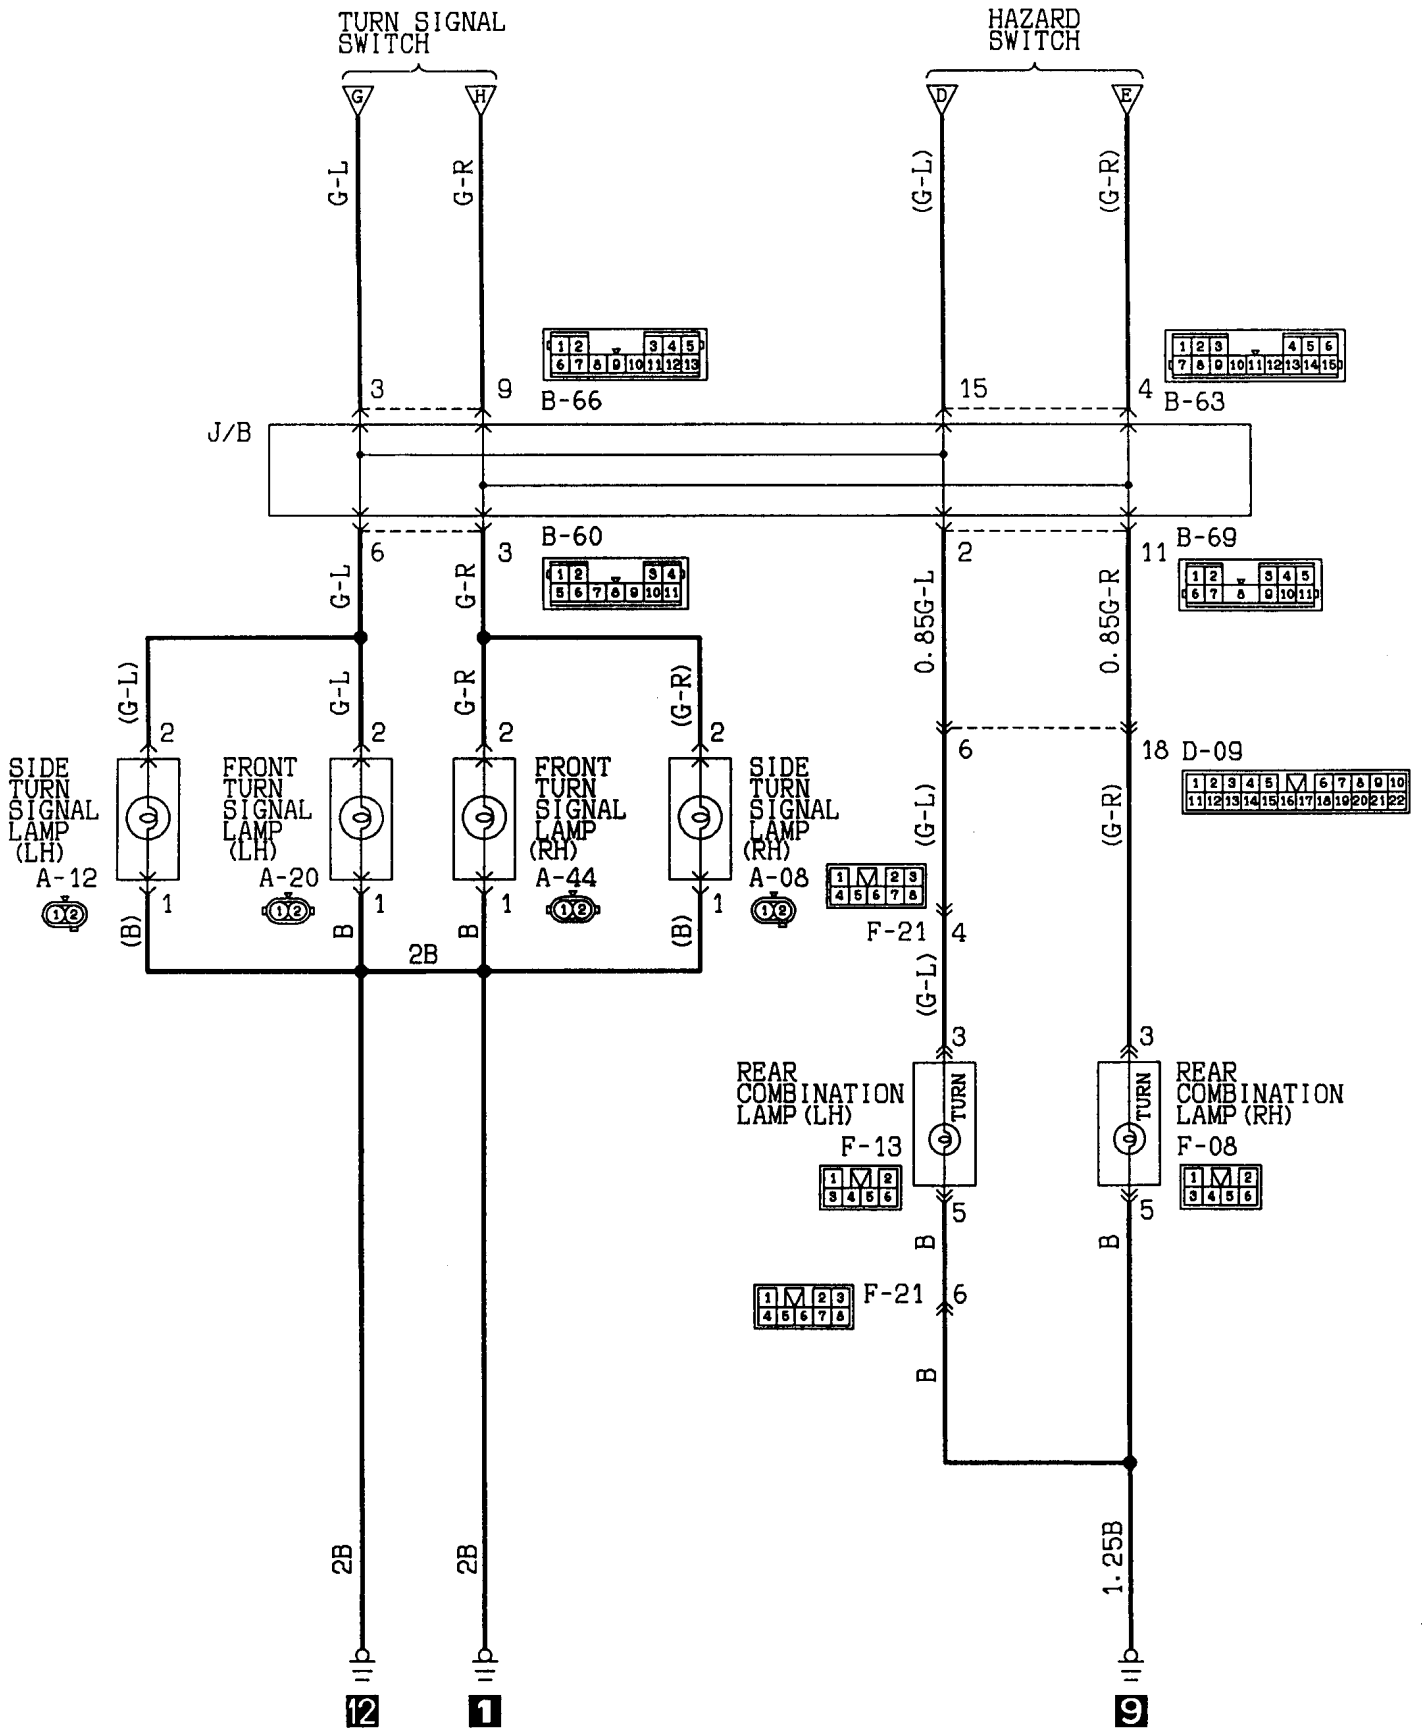

# TURN-SIGNAL LAMP AND HAZARD LAMP

Wagon<L.H. drive vehicles>

Wire colour code  
 B:Black LG:Light green G:Green L:Blue W:White Y:Yellow SB:Sky blue  
 BR:Brown O:Orange GR:Gray R:Red P:Pink V:Violet

Wire colour code  
 B:Black LG:Light green G:Green L:Blue W:White Y:Yellow SB:Sky blue  
 BR:Brown O:Orange GR:Gray R:Red P:Pink V:Violet