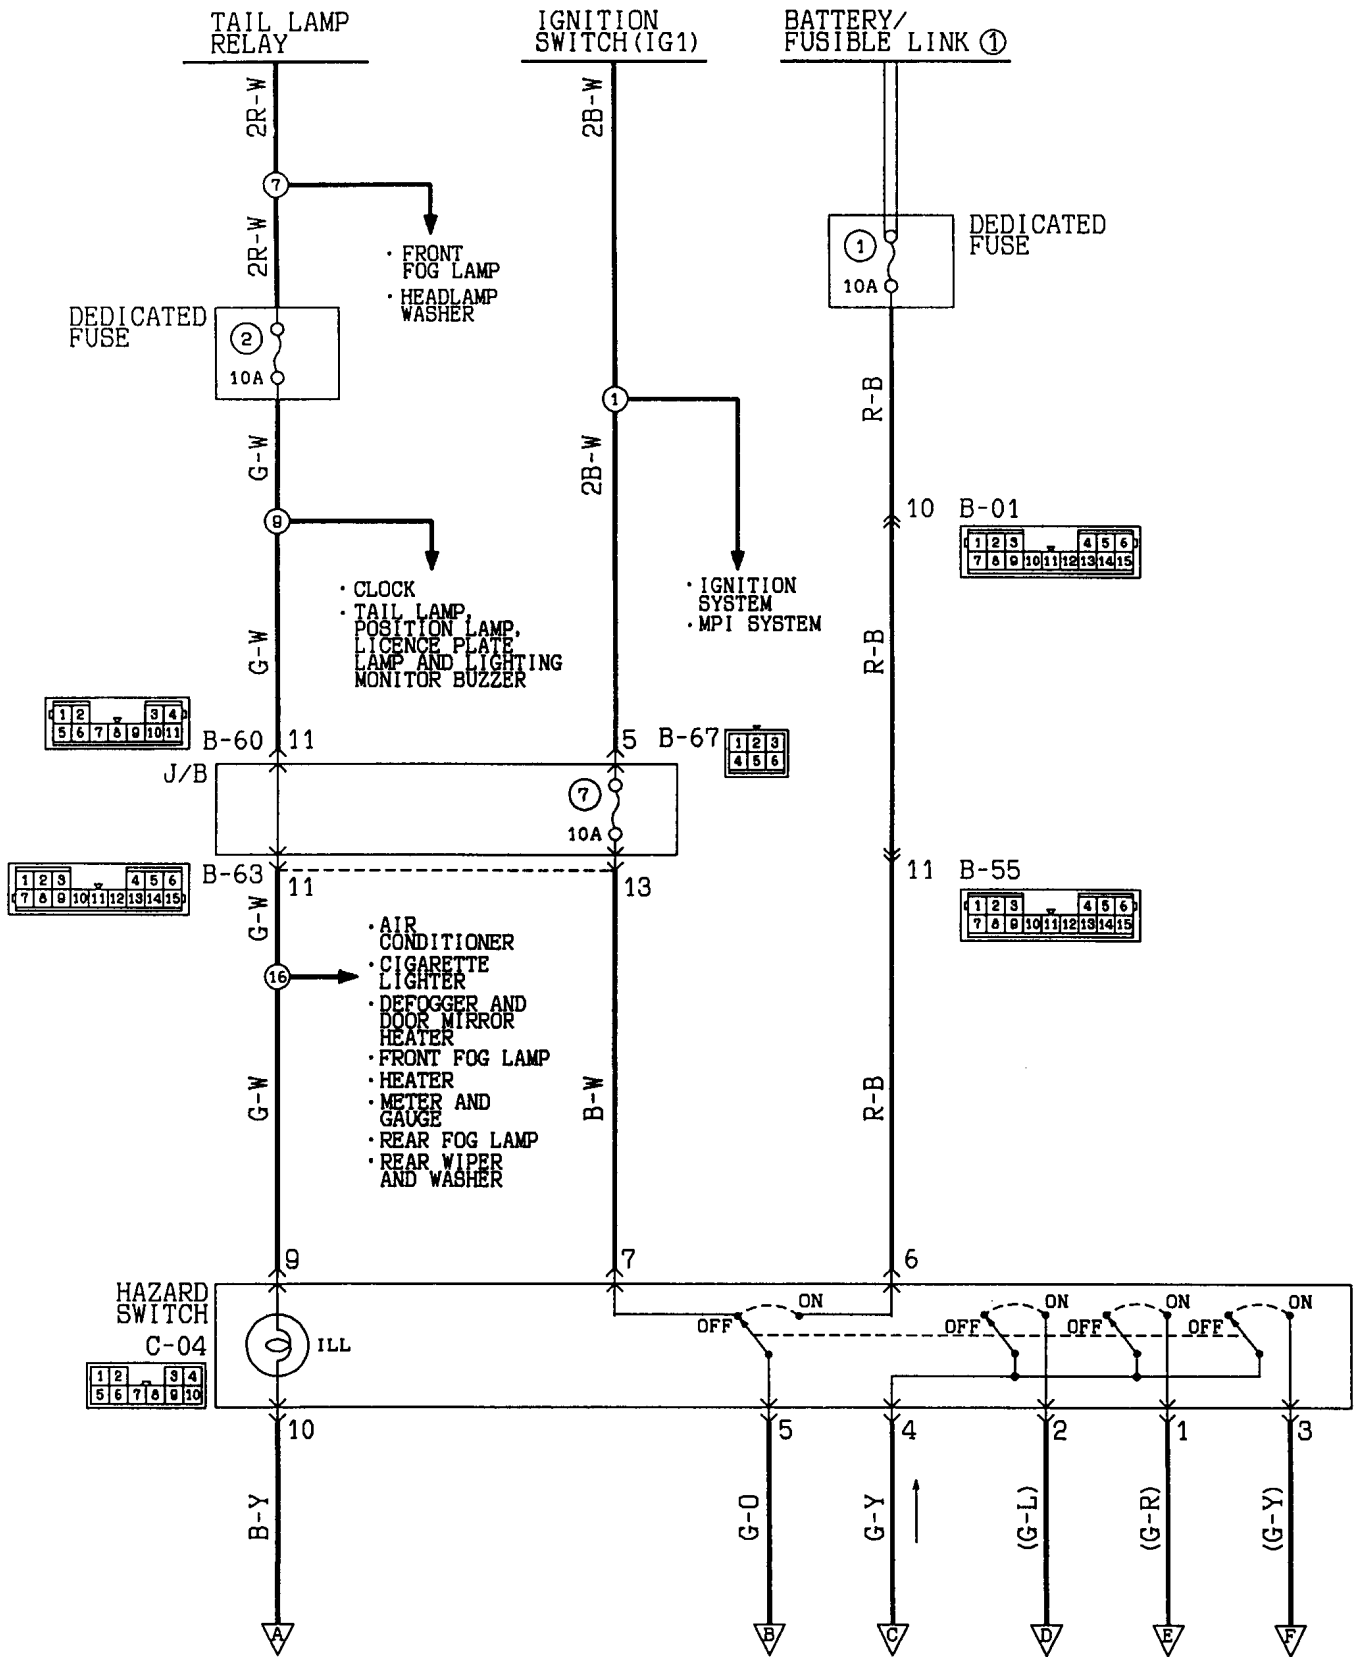

TURN-SIGNAL LAMP AND HAZARD LAMP

Wagon<L.H. drive vehicles>

Wire colour code
B:Black LG:Light green G:Green L:Blue W:White Y:Yellow SB:Sky blue
BR:Brown O:Orange GR:Gray R:Red P:Pink V:Violet