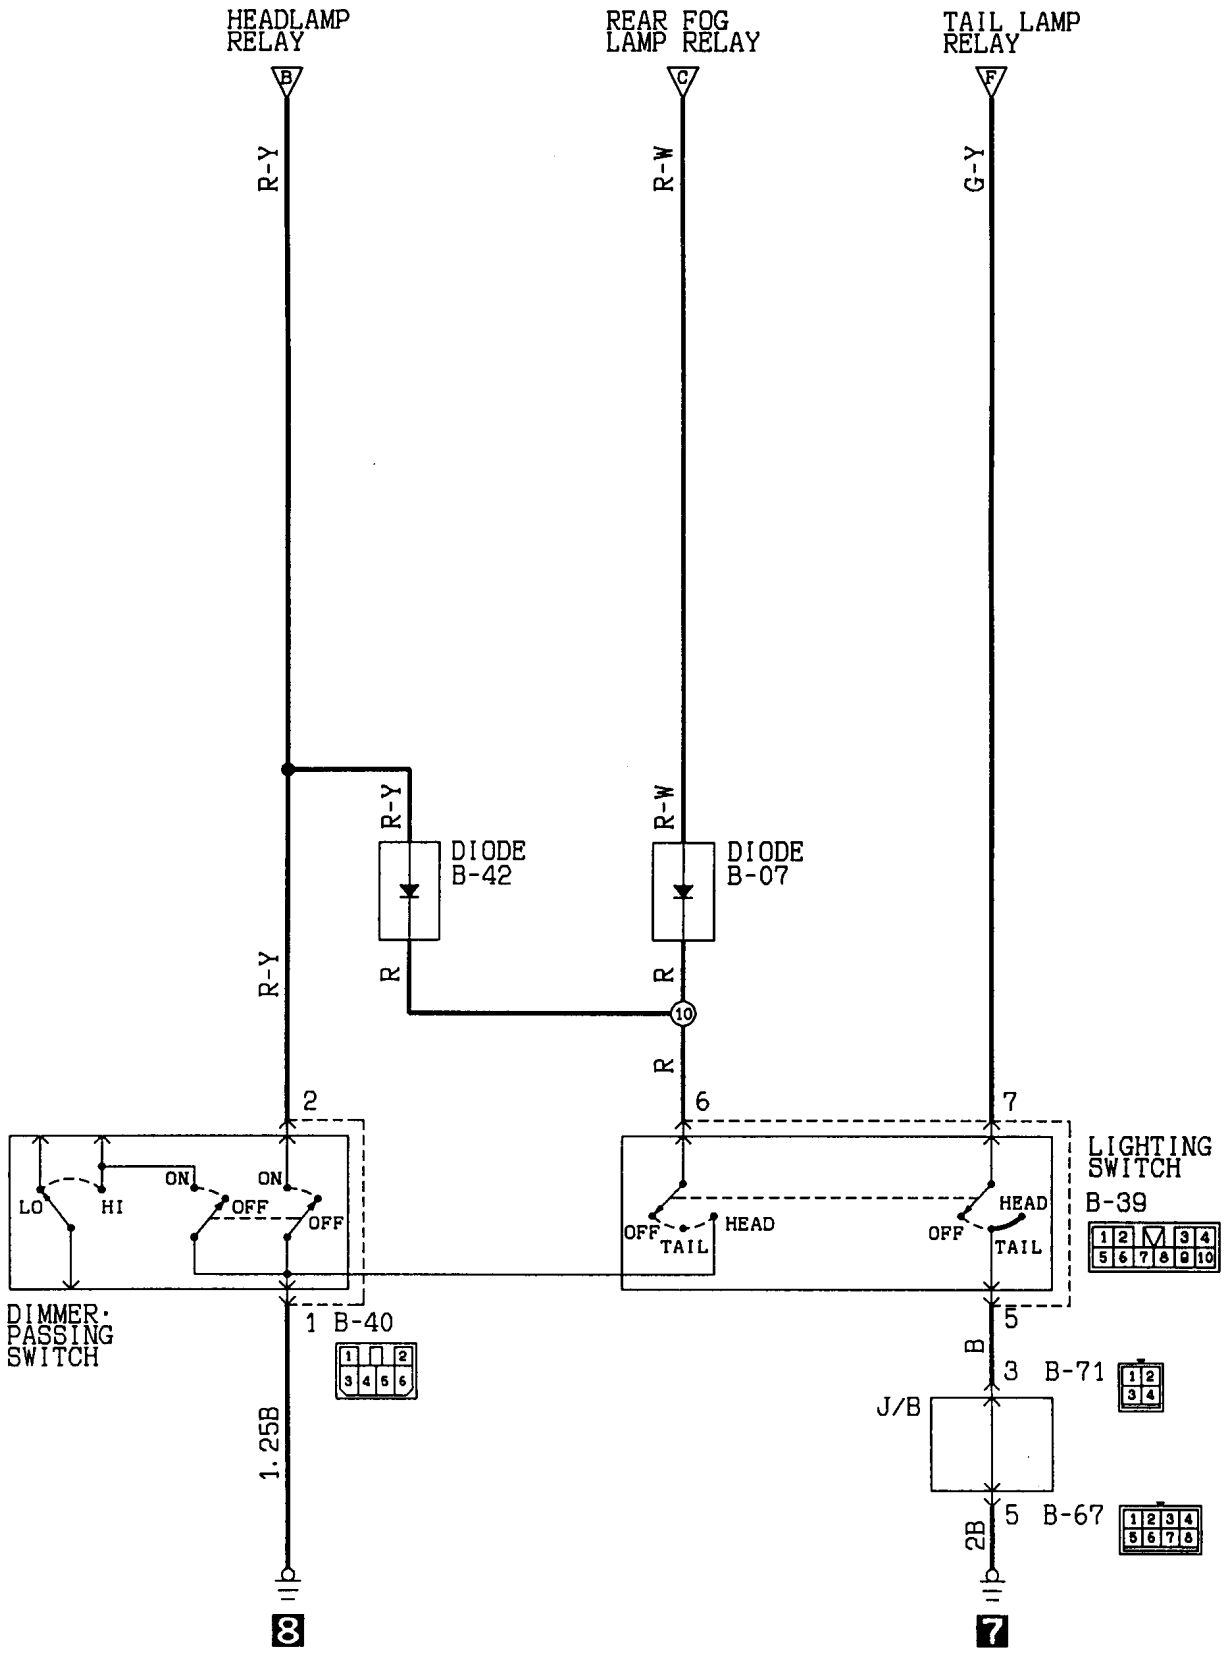

REAR FOG LAMP  
R. H. drive vehicles

Wire colour code  
 B:Black LG:Light green G:Green L:Blue W:White Y:Yellow SB:Sky blue  
 BR:Brown O:Orange GR:Gray R:Red P:Pink V:Violet

Wire colour code  
 B:Black LG:Light green G:Green L:Blue W:White Y:Yellow SB:Sky blue  
 BR:Brown O:Orange GR:Gray R:Red P:Pink V:Violet