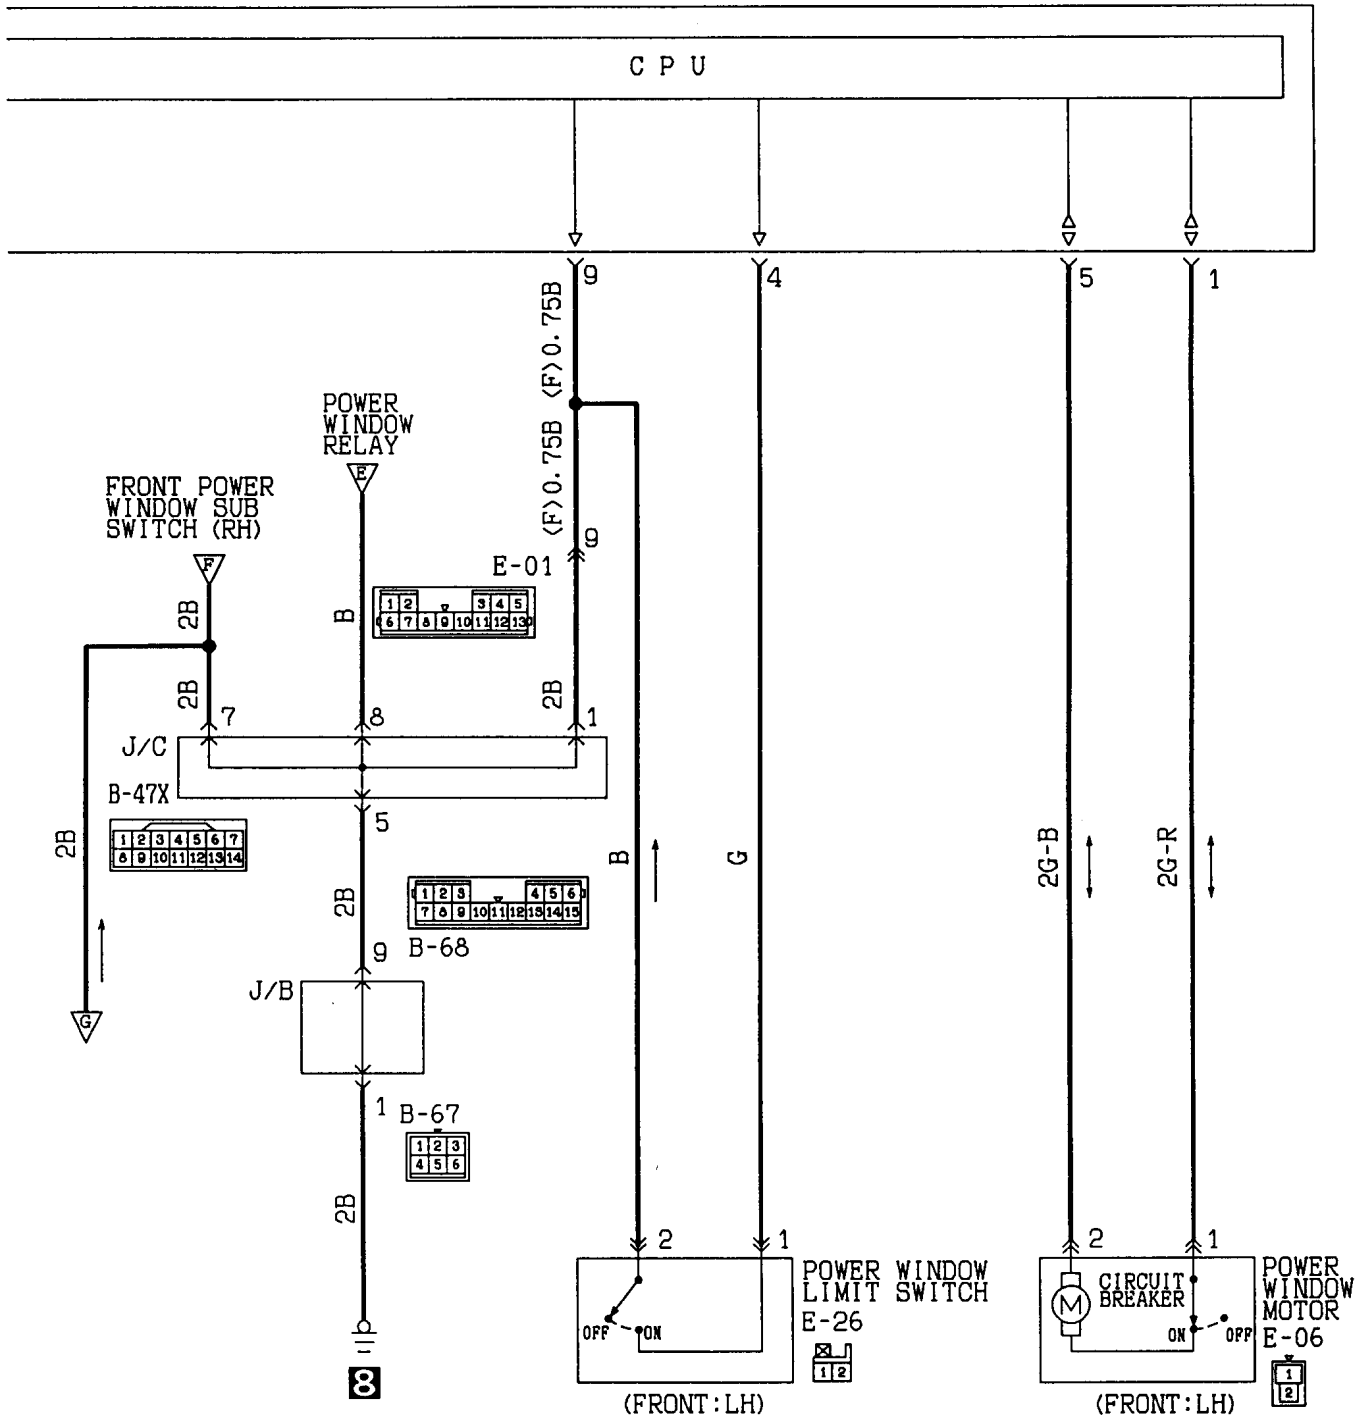

Wire colour code
B:Black LG:Light green G:Green L:Blue W:White Y:Yellow SB:Sky blue
BR:Brown O:Orange GR:Gray R:Red P:Pink V:Violet