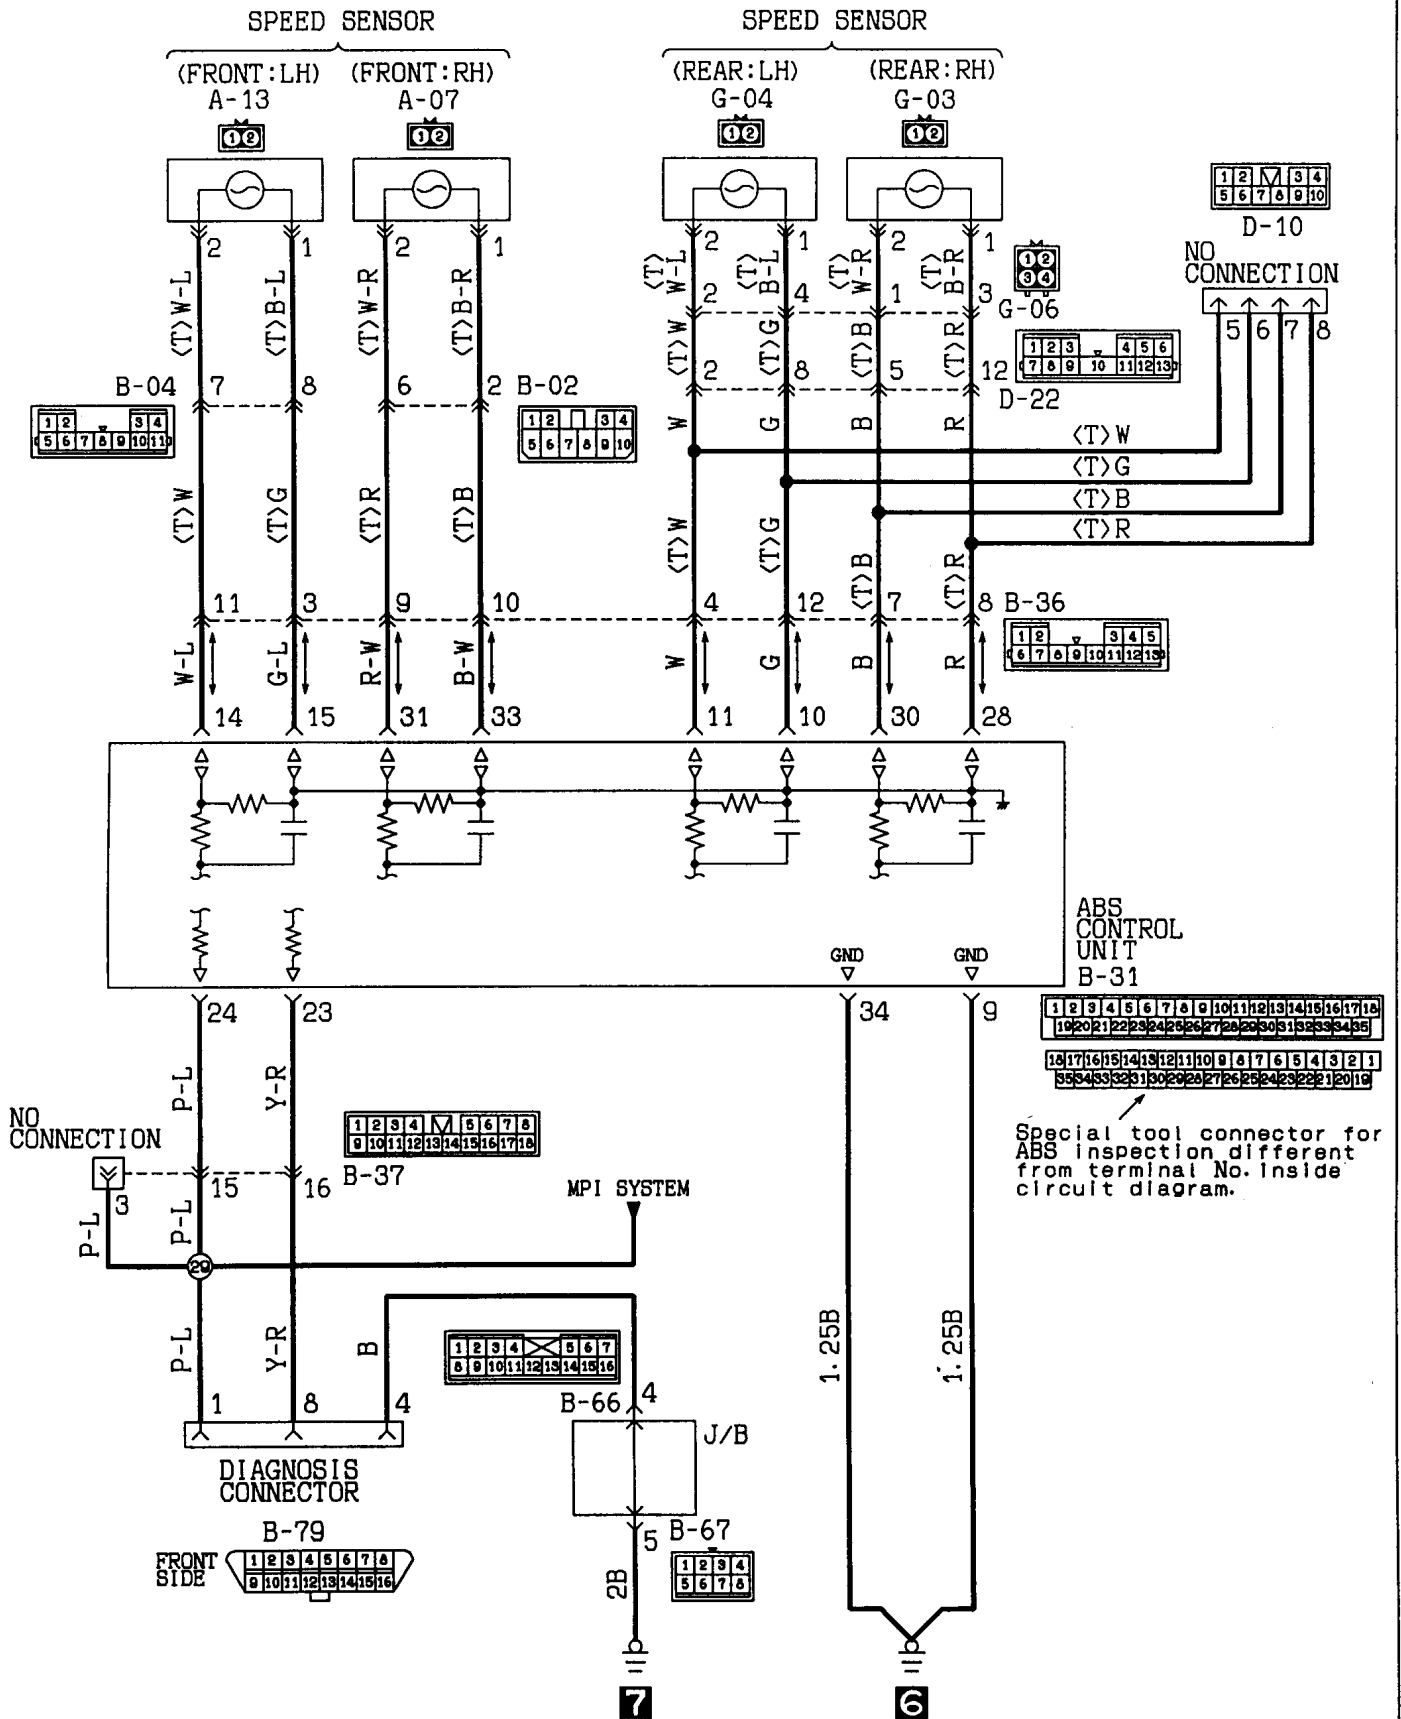

# ANTI-LOCK BRAKE SYSTEM

Wagon<4WD (R. H. drive vehicles)>

Special tool connector for ABS inspection different from terminal No. inside circuit diagram.

Wire colour code  
 B:Black LG:Light green G:Green L:Blue W:White Y:Yellow SB:Sky blue  
 BR:Brown O:Orange GR:Gray R:Red P:Pink V:Violet