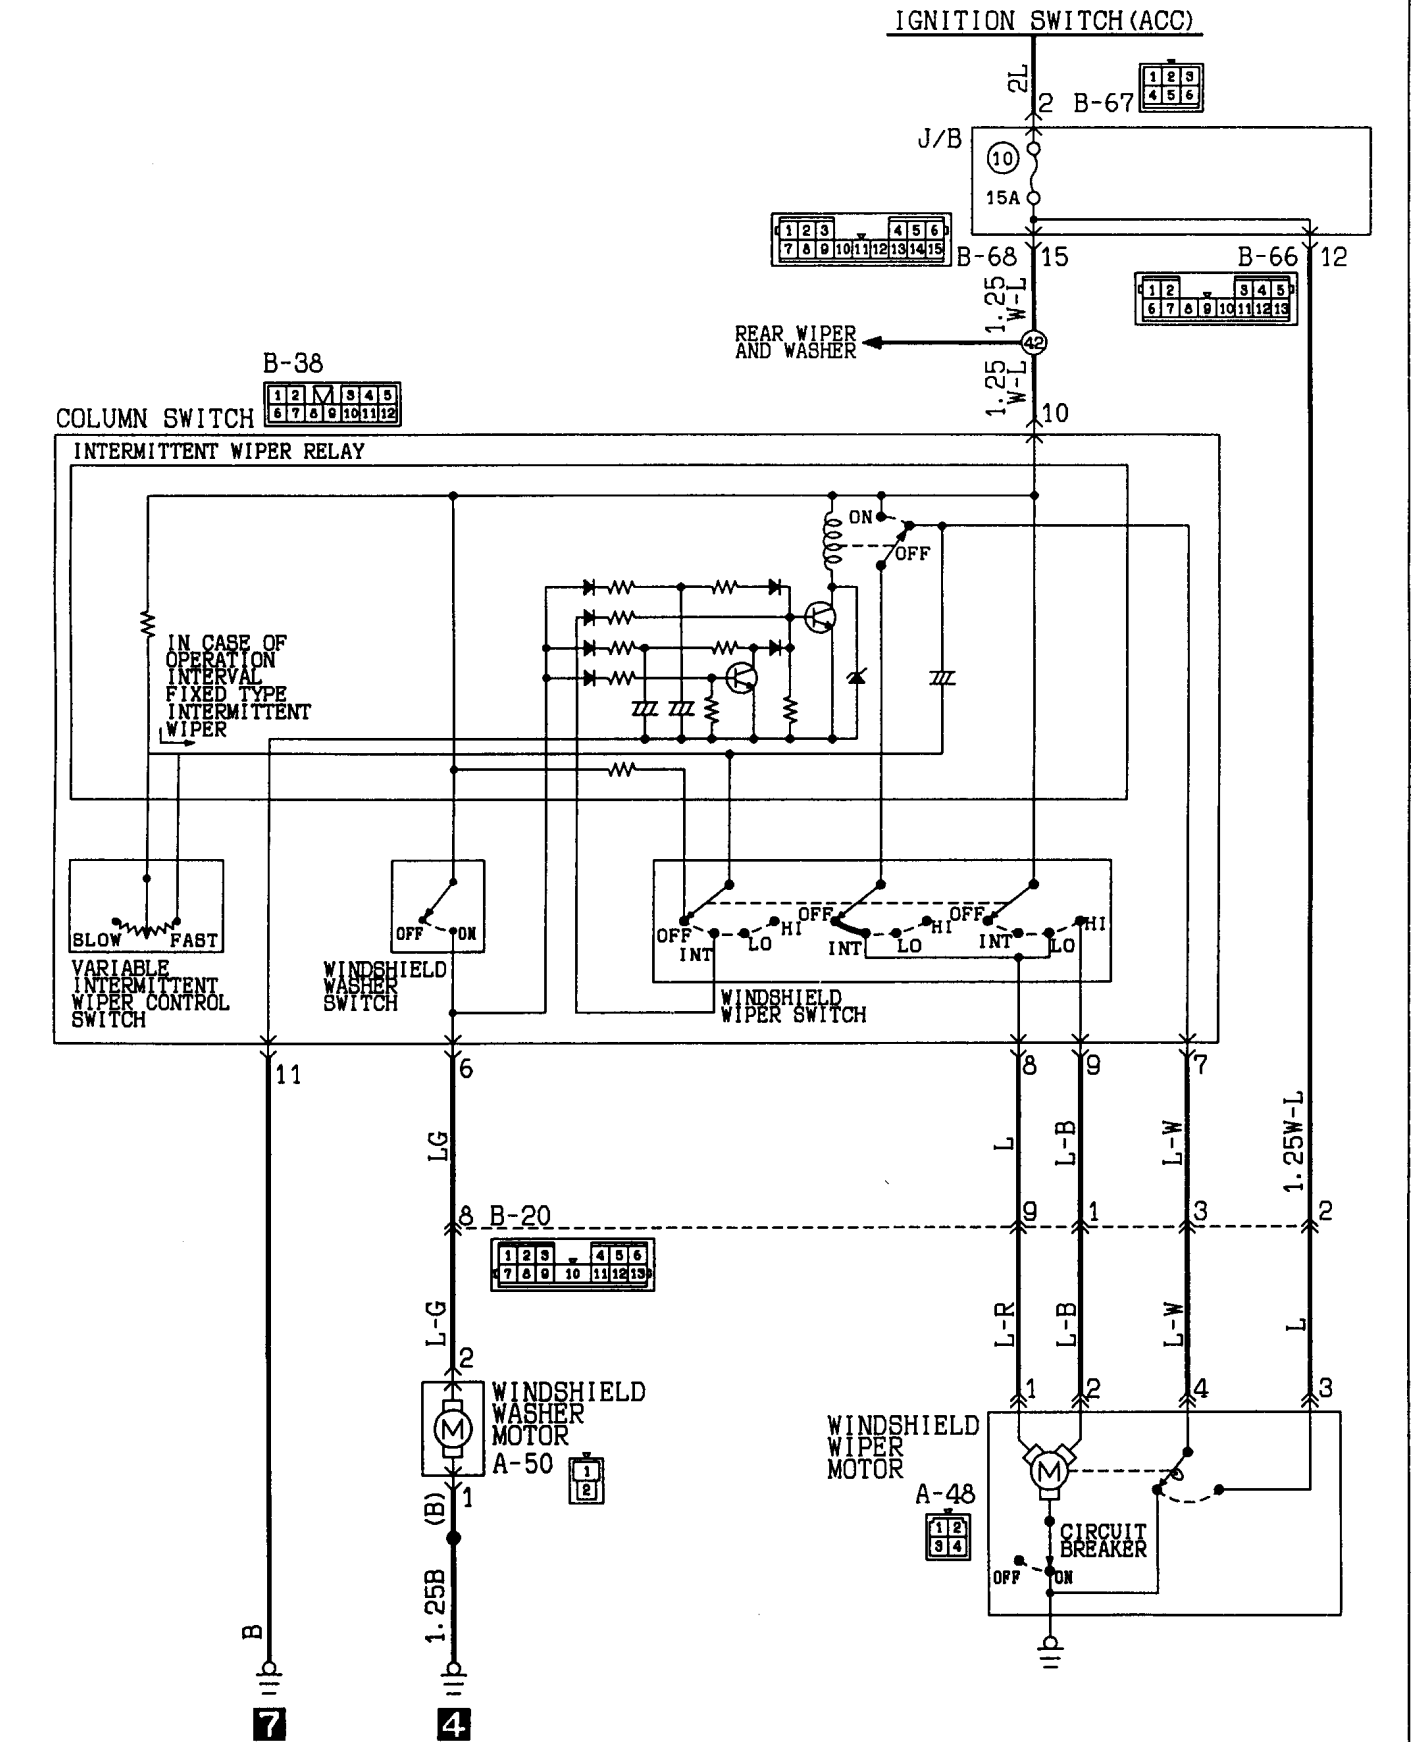

WINDSHIELD WIPER AND WASHER
L.H. drive vehicles with intermittent wiper

Wire colour code
B:Black LG:Light green G:Green L:Blue W:White Y:Yellow SB:Sky blue
BR:Brown O:Orange GR:Gray R:Red P:Pink V:Violet

CXE3-W-7HE13E00A