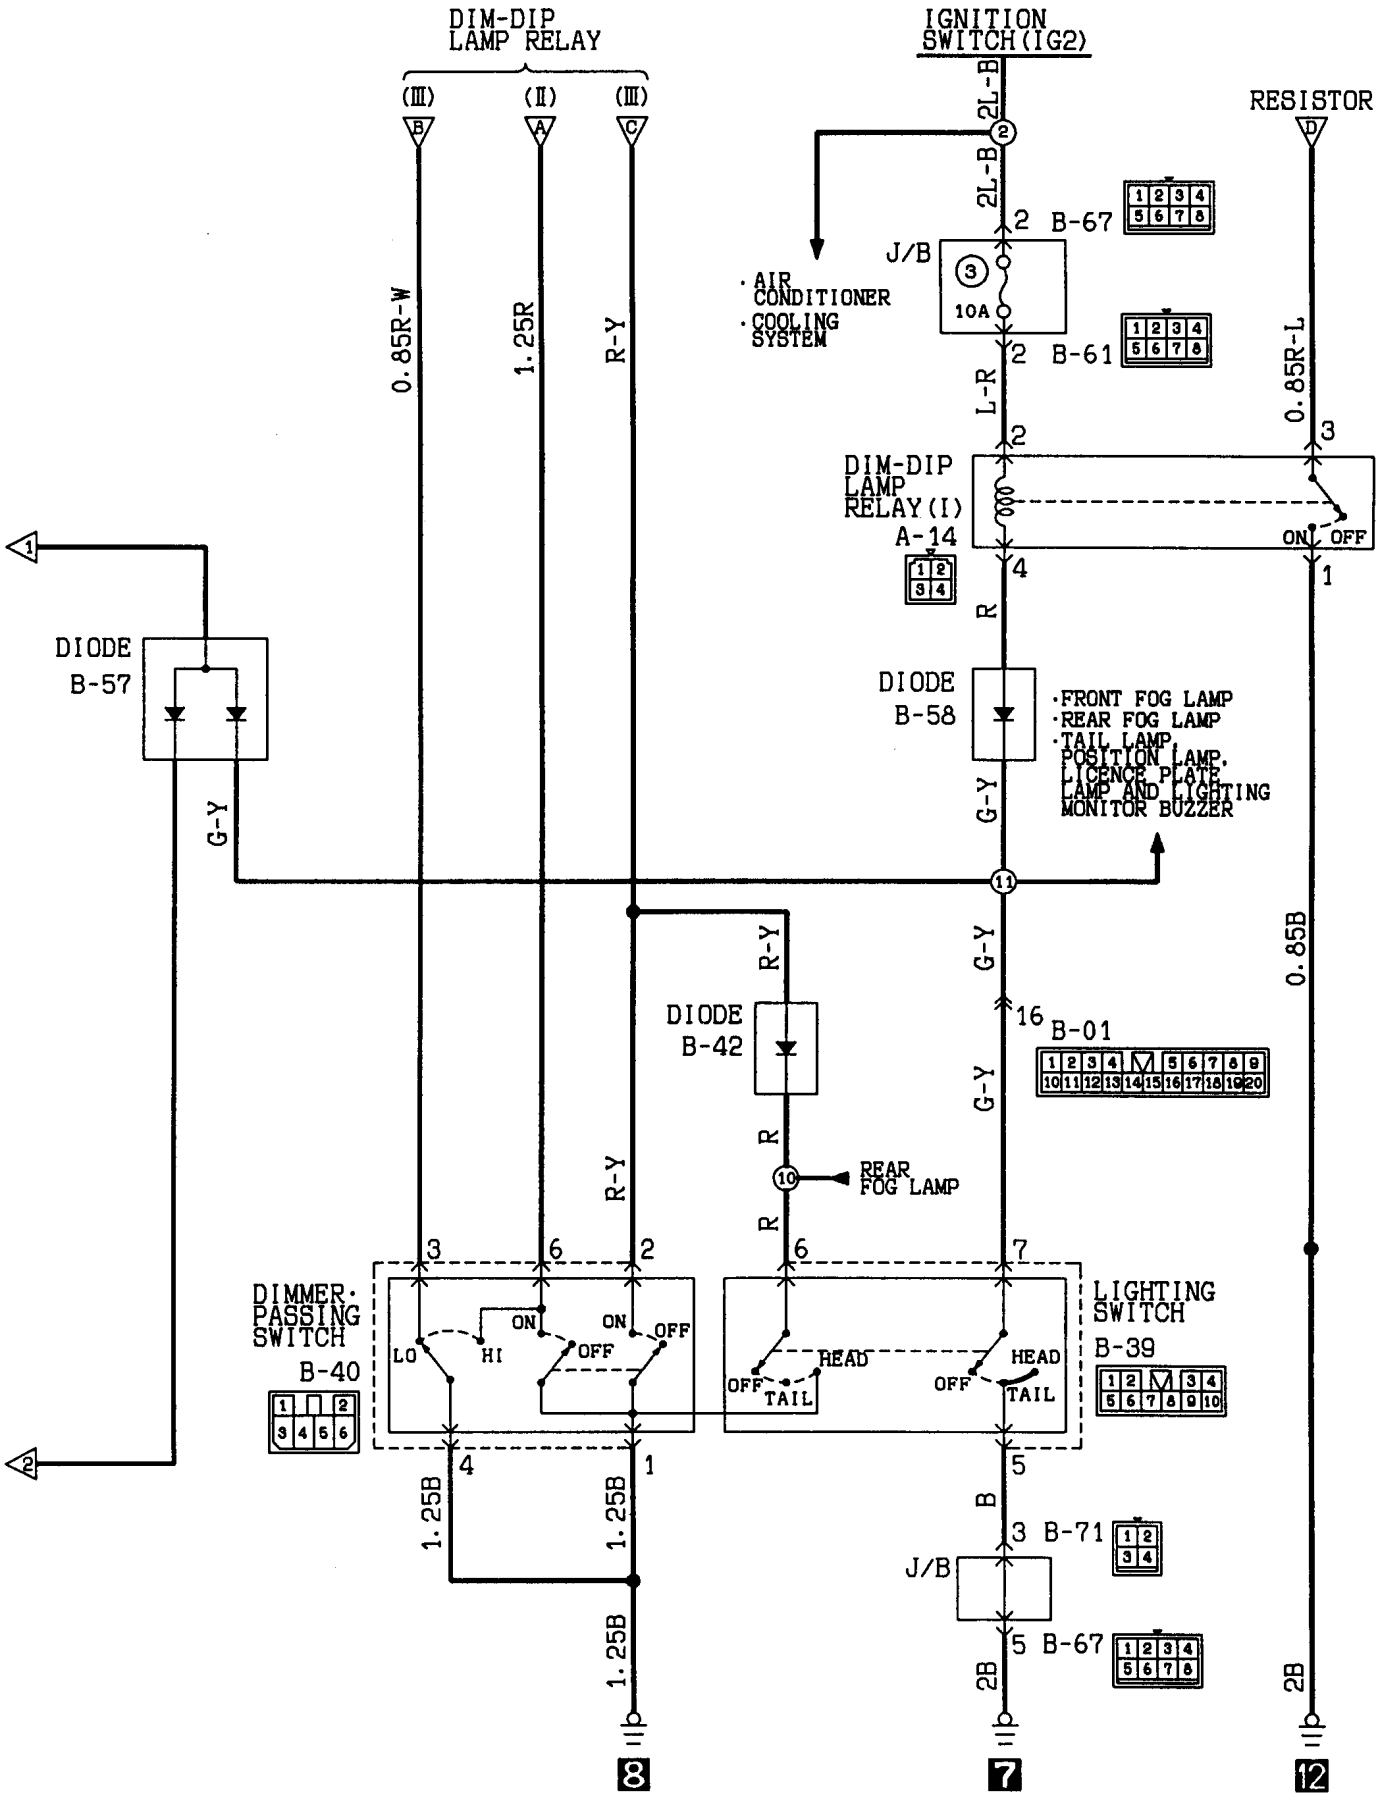

- CHARGING SYSTEM
- TAIL LAMP, POSITION LAMP, LICENCE PLATE LAMP AND LIGHTING MONITOR BUZZER

Wire colour code  
 B:Black LG:Light green G:Green L:Blue W:White Y:Yellow SB:Sky blue  
 BR:Brown O:Orange GR:Gray R:Red P:Pink V:Violet