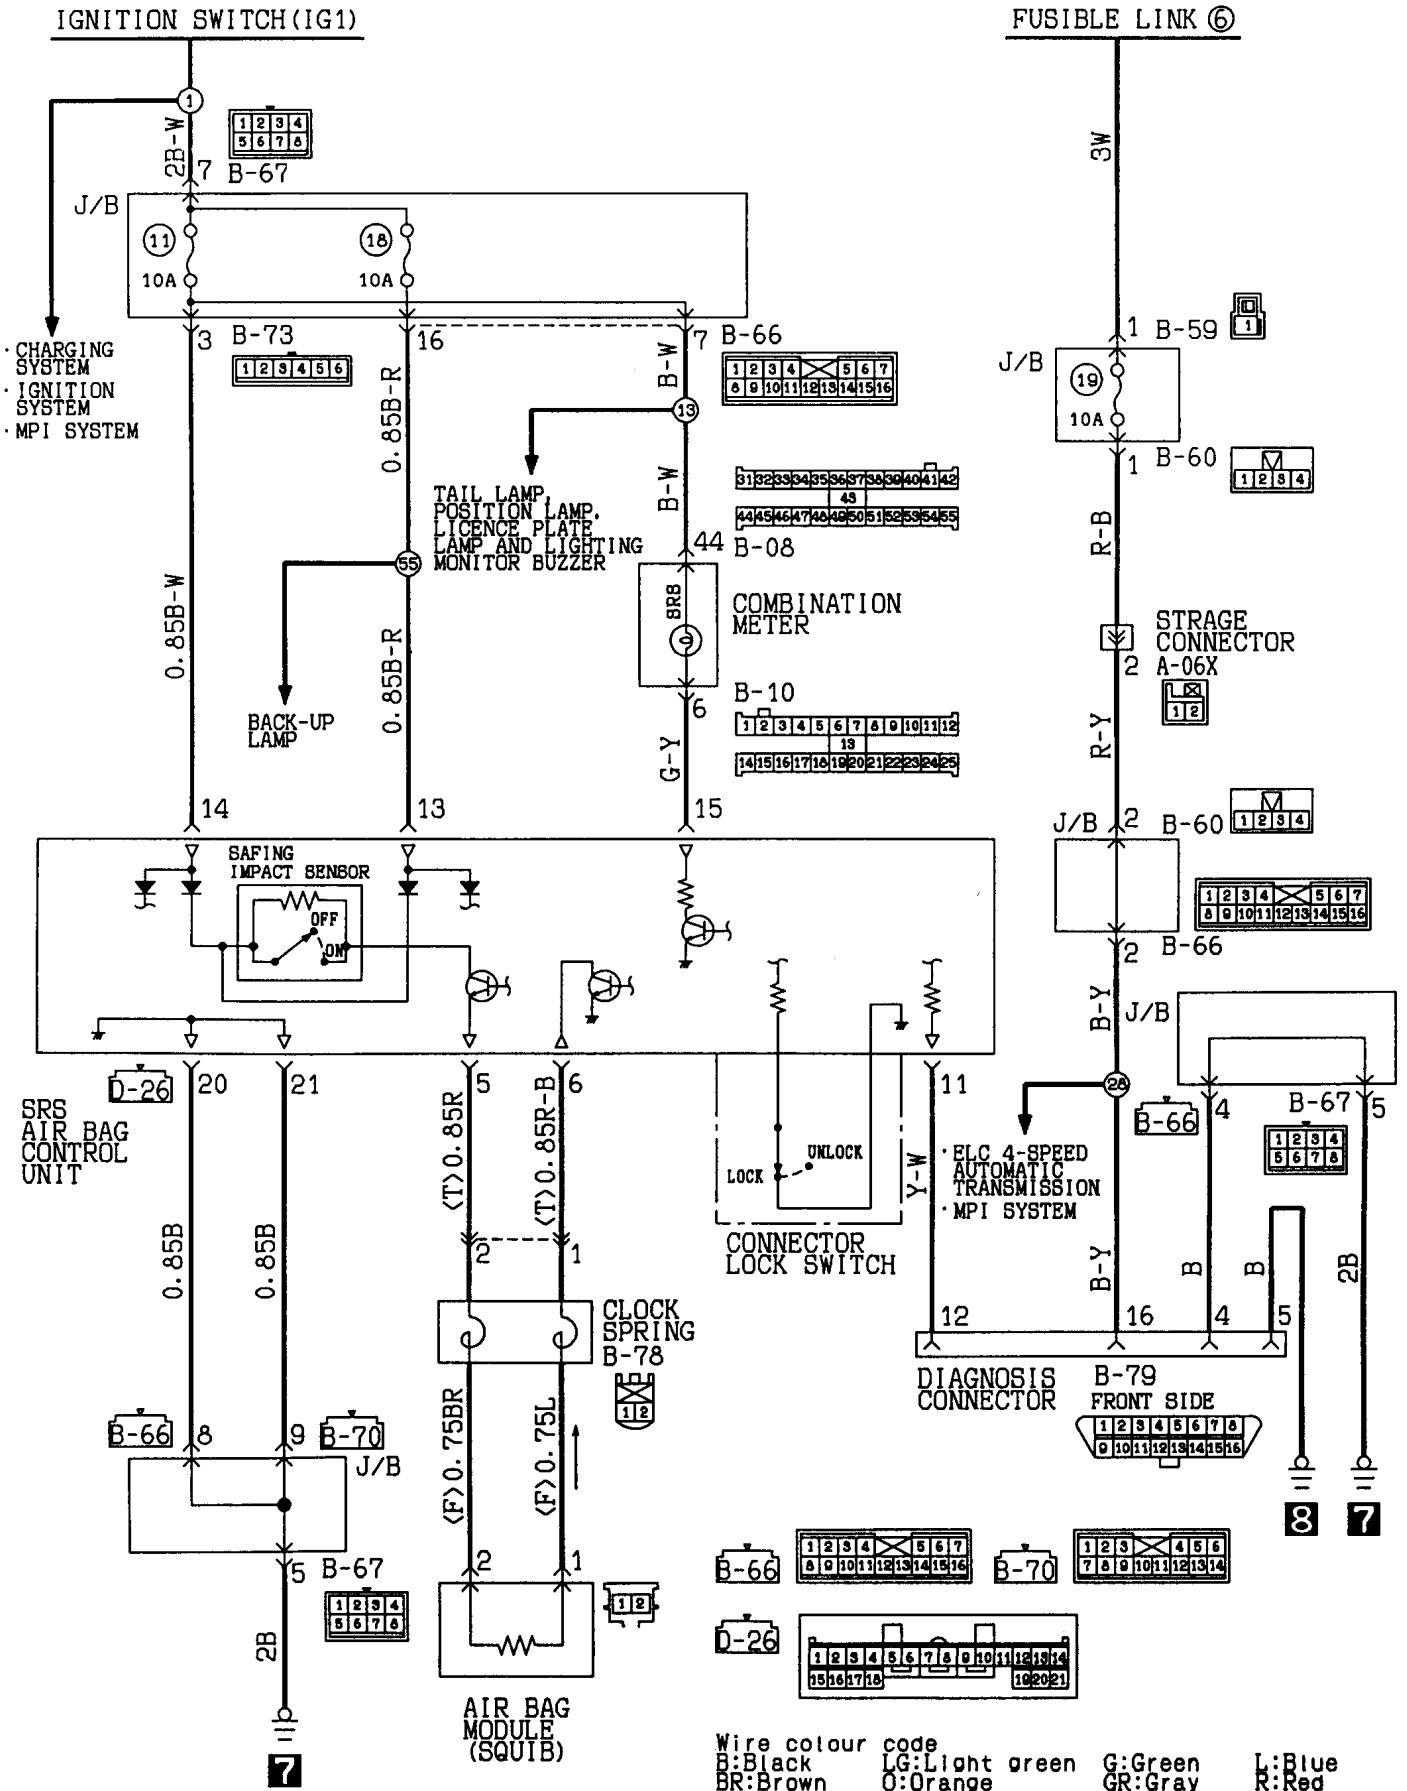

SUPPLEMENTAL RESTRAINT SYSTEM (SRS)

R. H. drive vehicles