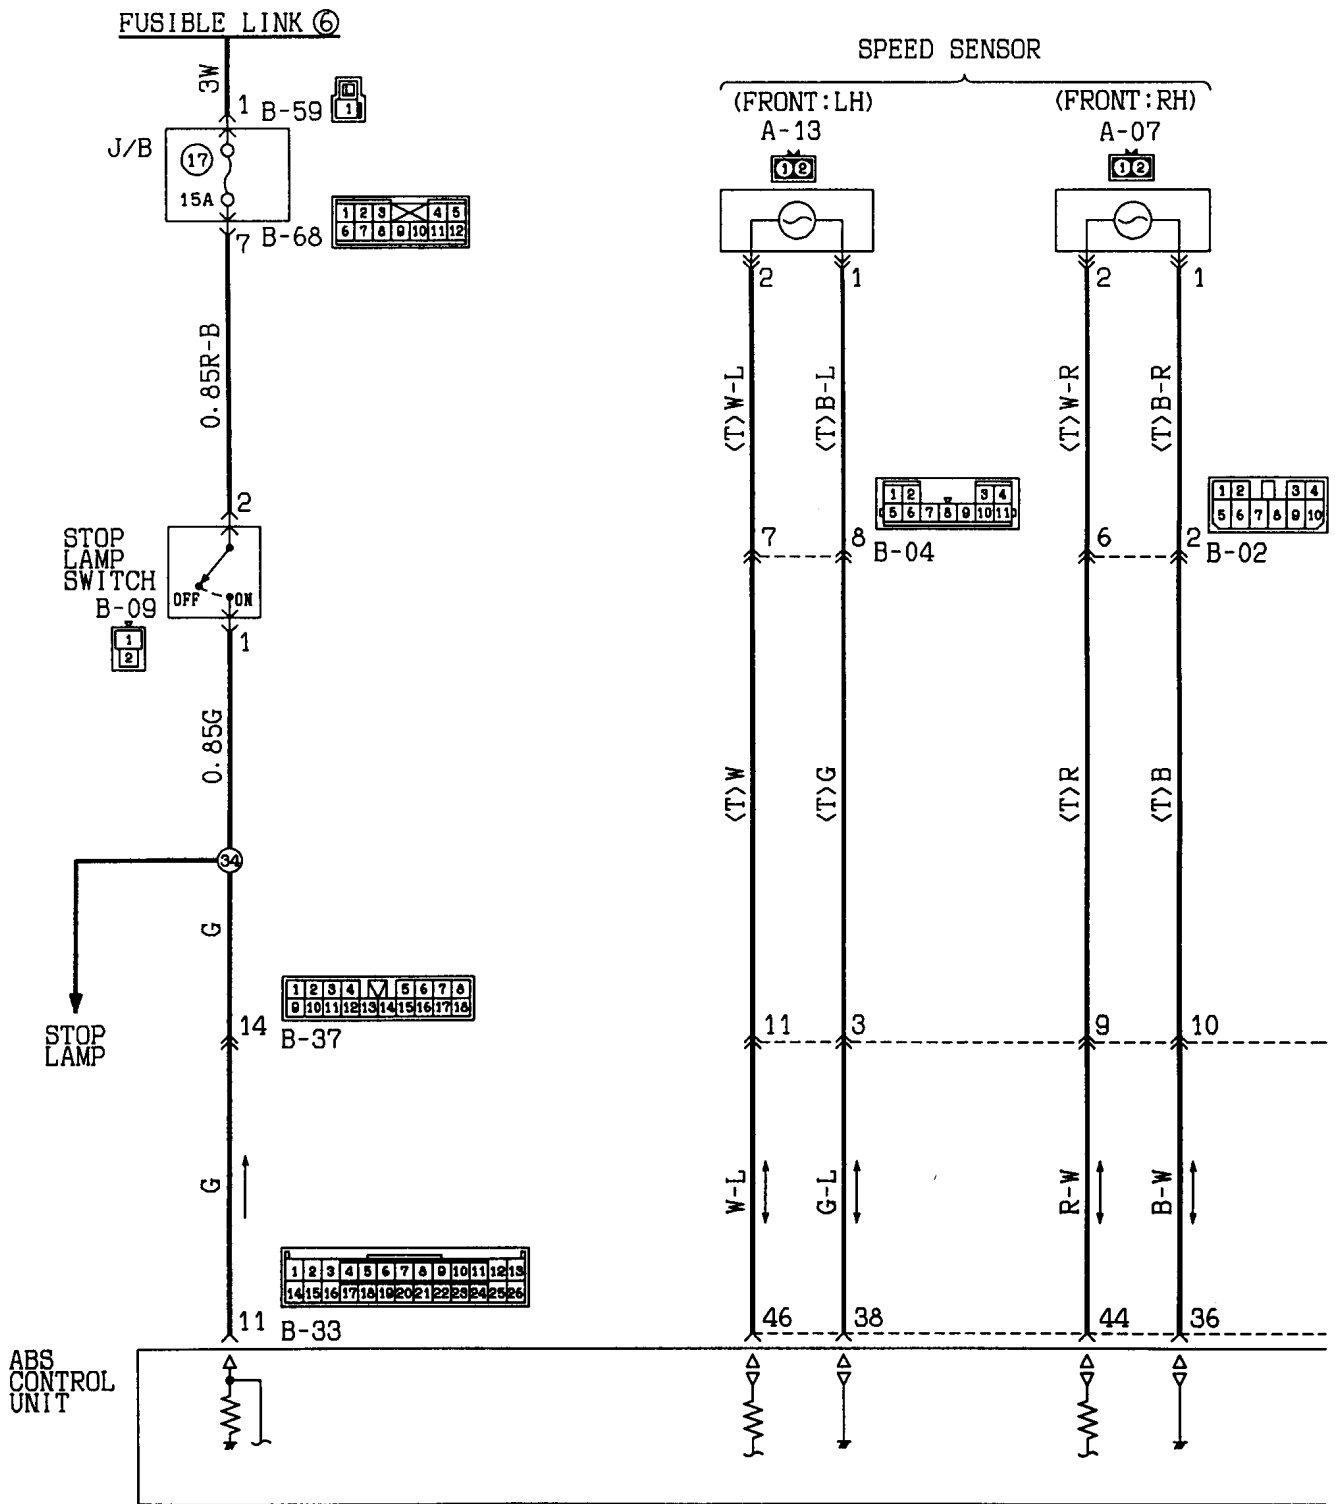

Wire colour code
B:Black LG:Light green G:Green L:Blue W:White Y:Yellow SB:Sky blue
BR:Brown O:Orange GR:Gray R:Red P:Pink V:Violet