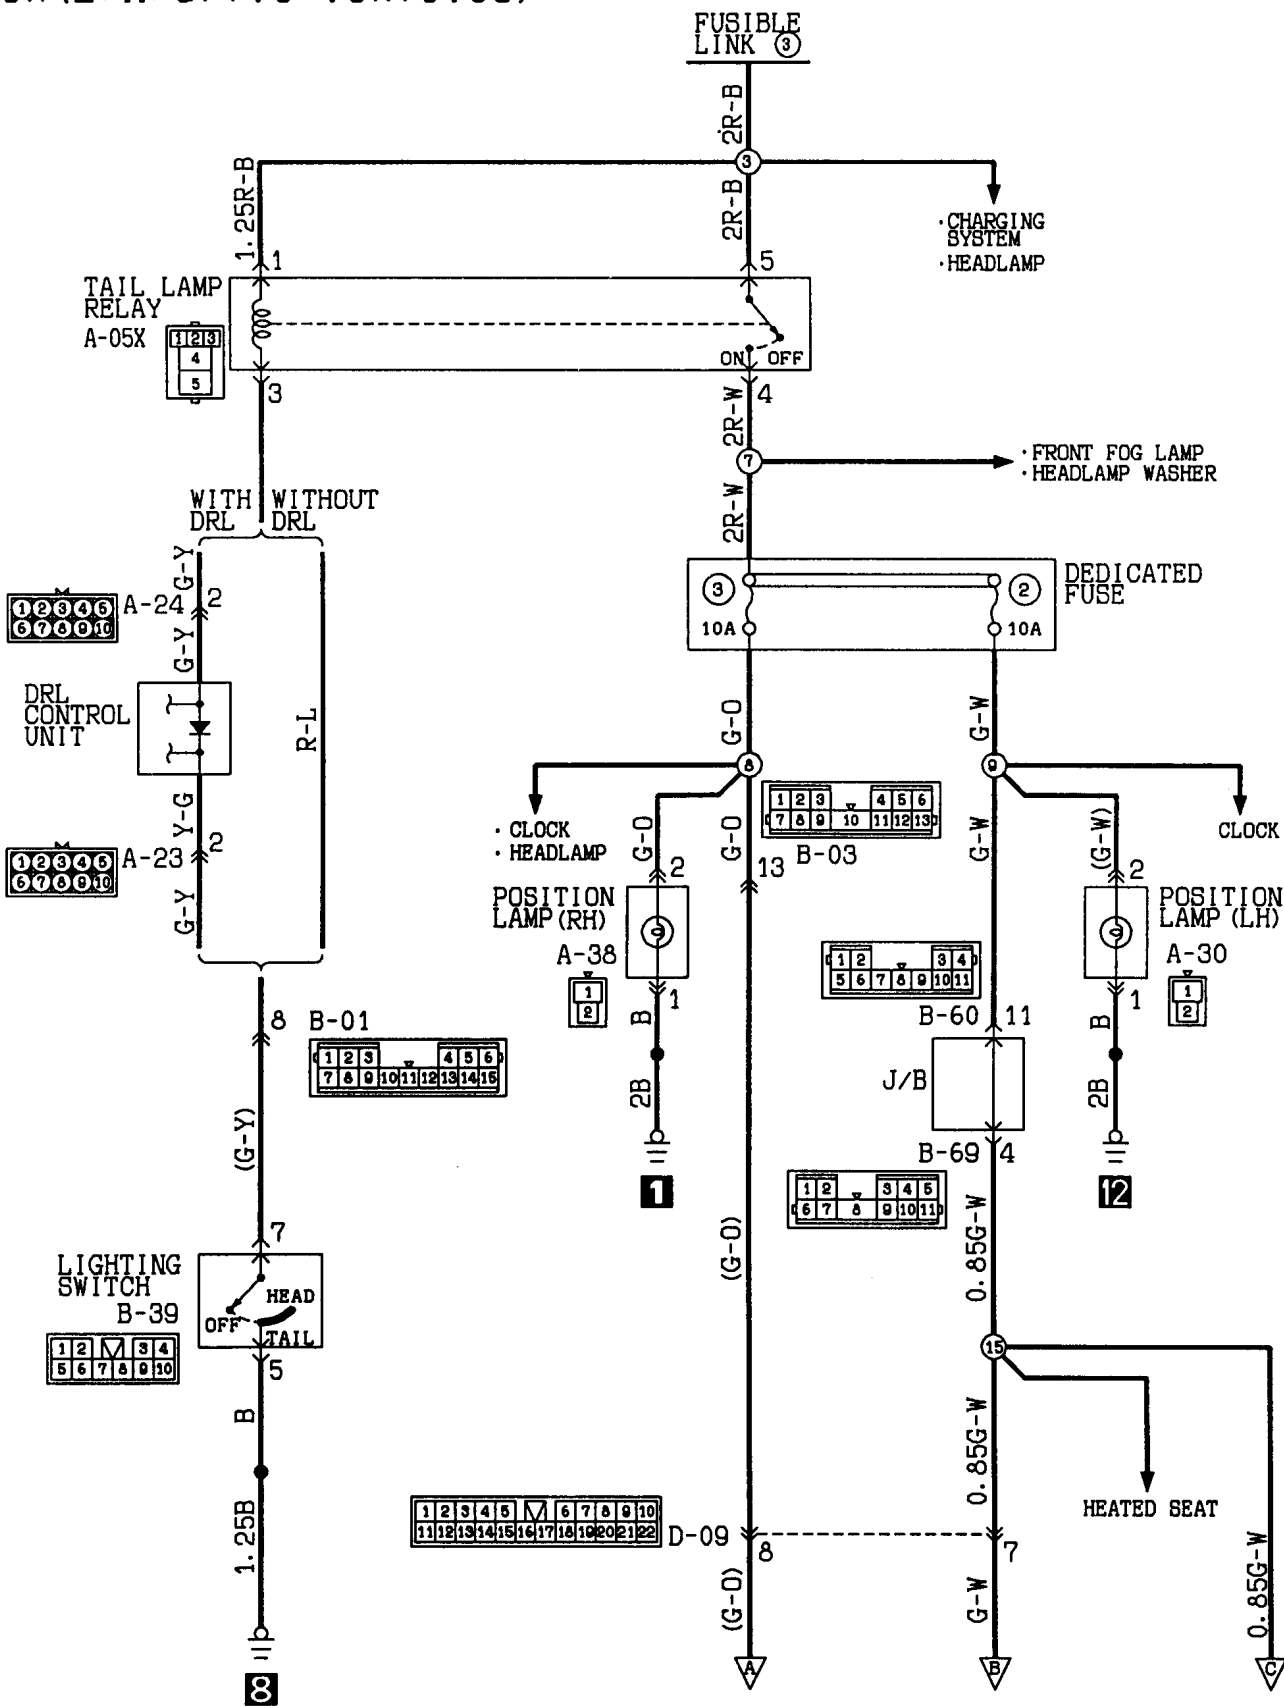

TAIL LAMP, POSITION LAMP, LICENCE PLATE LAMP AND LIGHTING MONITOR BUZZER

Wagon<L. H. drive vehicles>