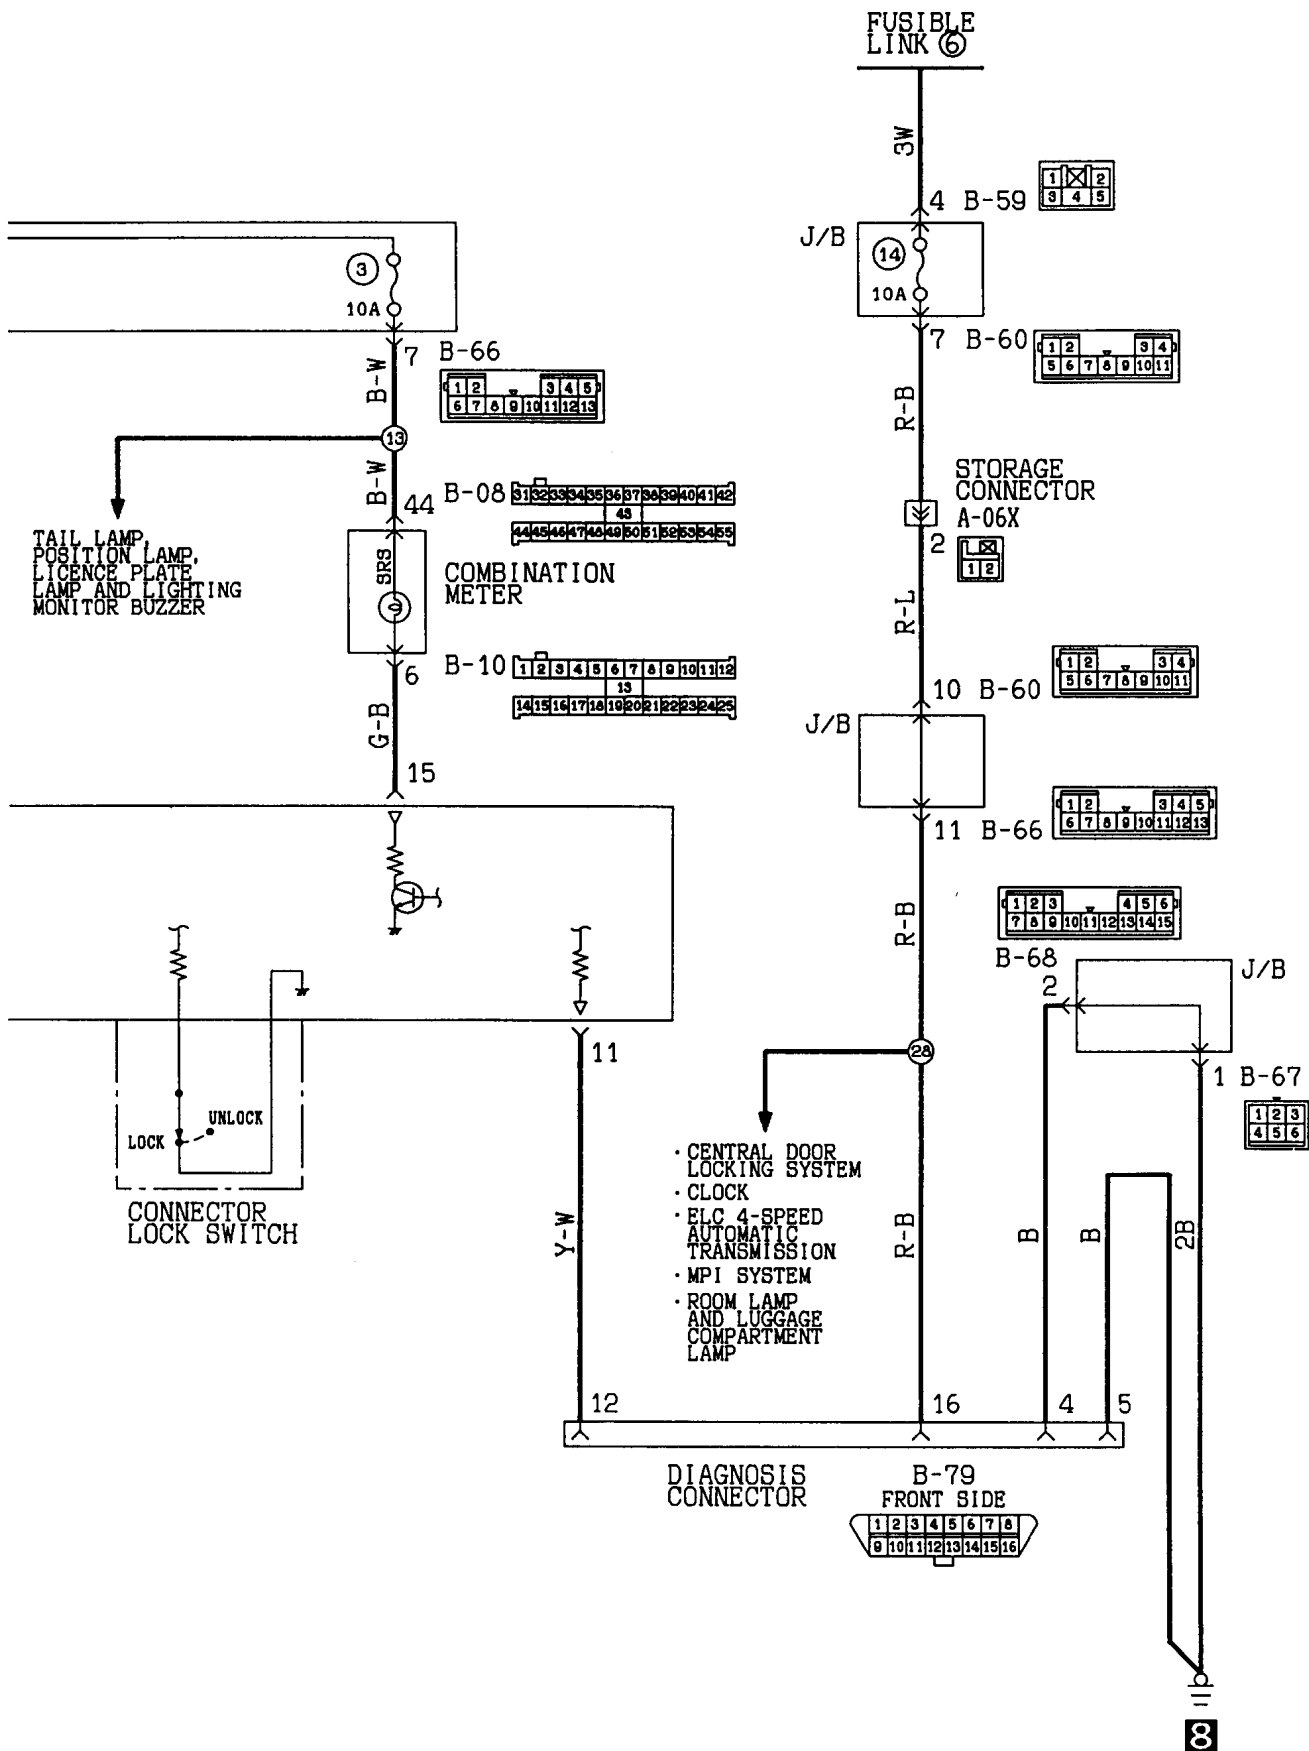

Wire colour code
B:Black LG:Light green G:Green L:Blue W:White Y:Yellow SB:Sky blue
BR:Brown O:Orange GR:Gray R:Red P:Pink V:Violet