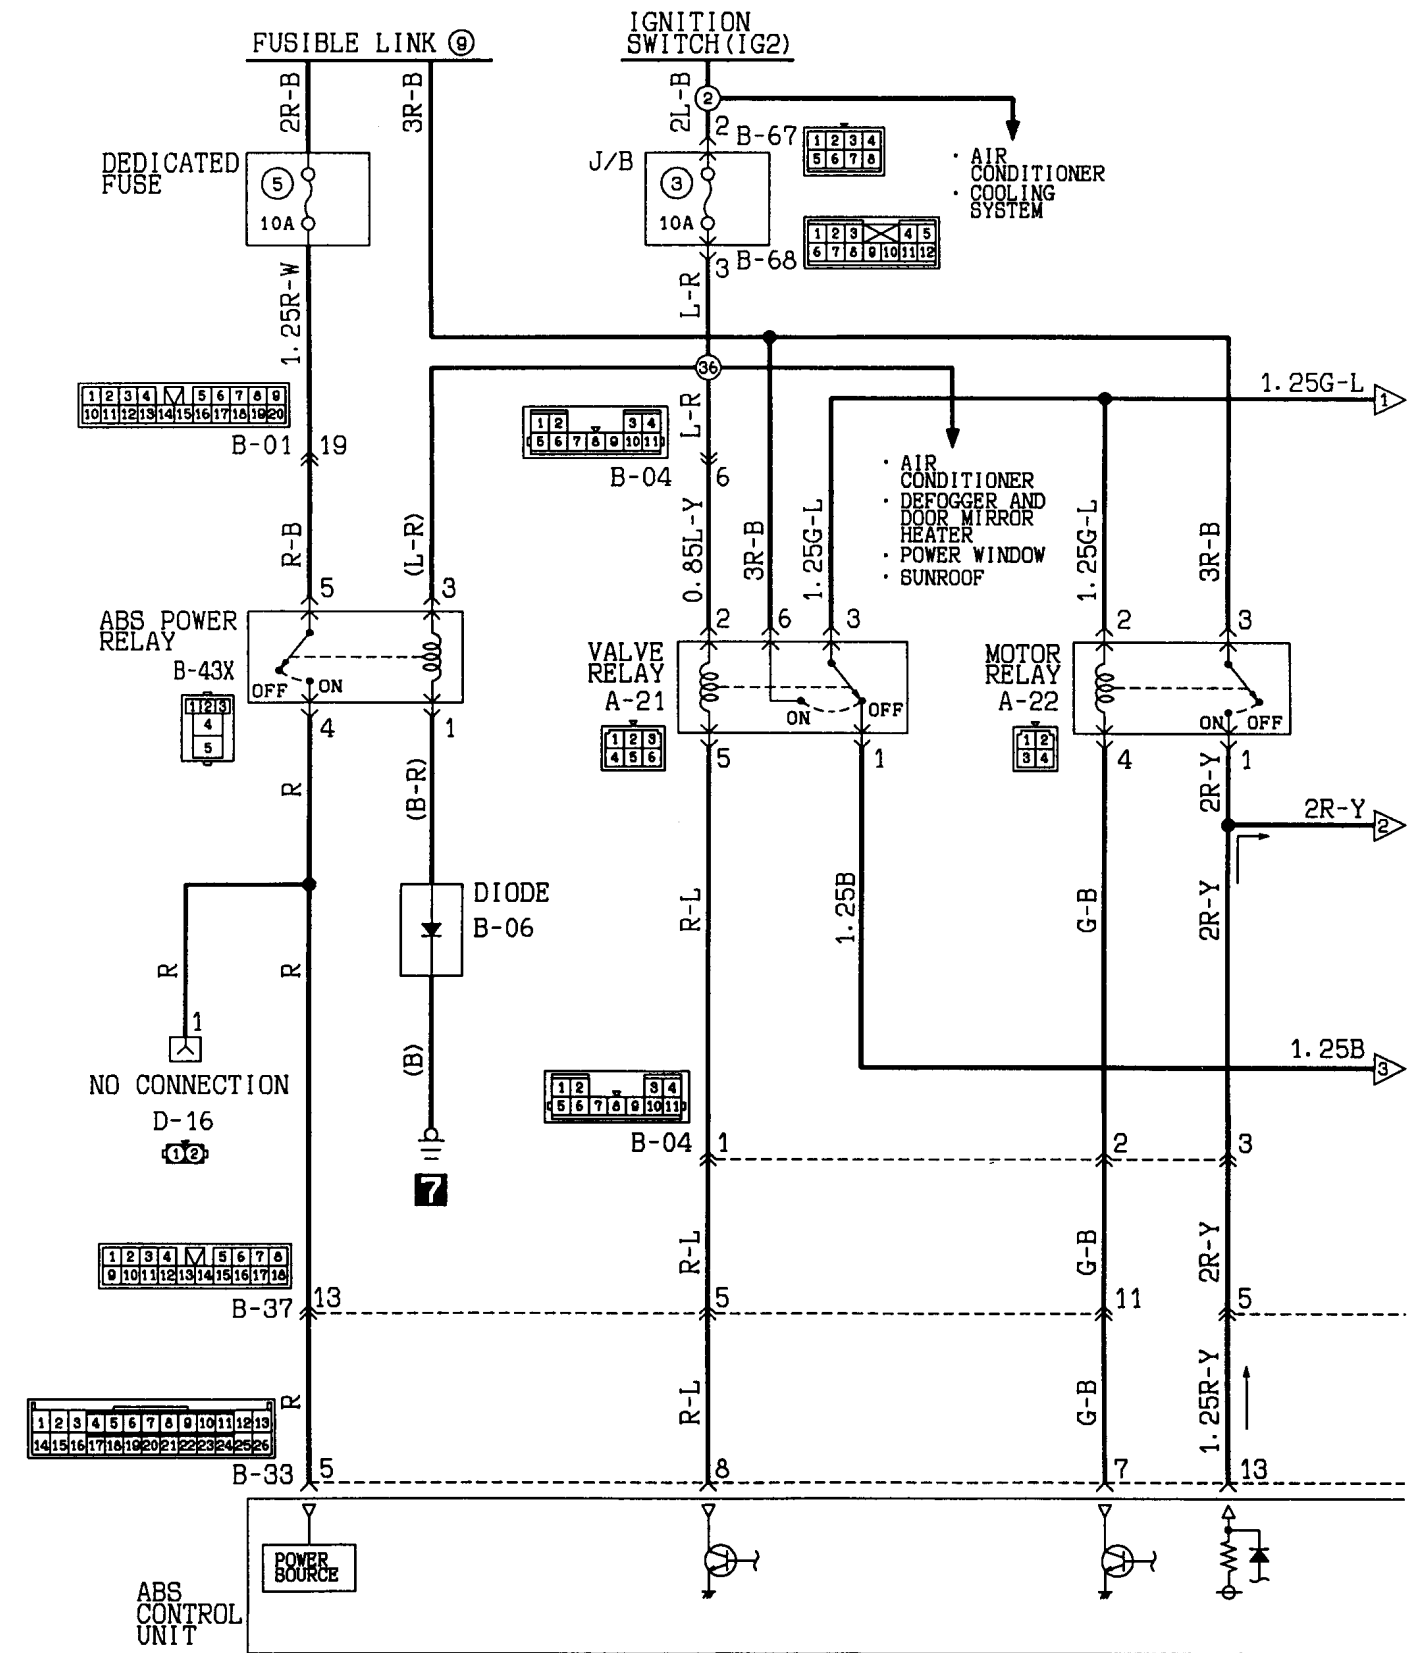

ANTI-LOCK BRAKE SYSTEM

2WD<R. H. drive vehicles>

Wire colour code
B:Black LG:Light green G:Green L:Blue W:White Y:Yellow SB:Sky blue
BR:Brown O:Orange GR:Gray R:Red P:Pink V:Violet