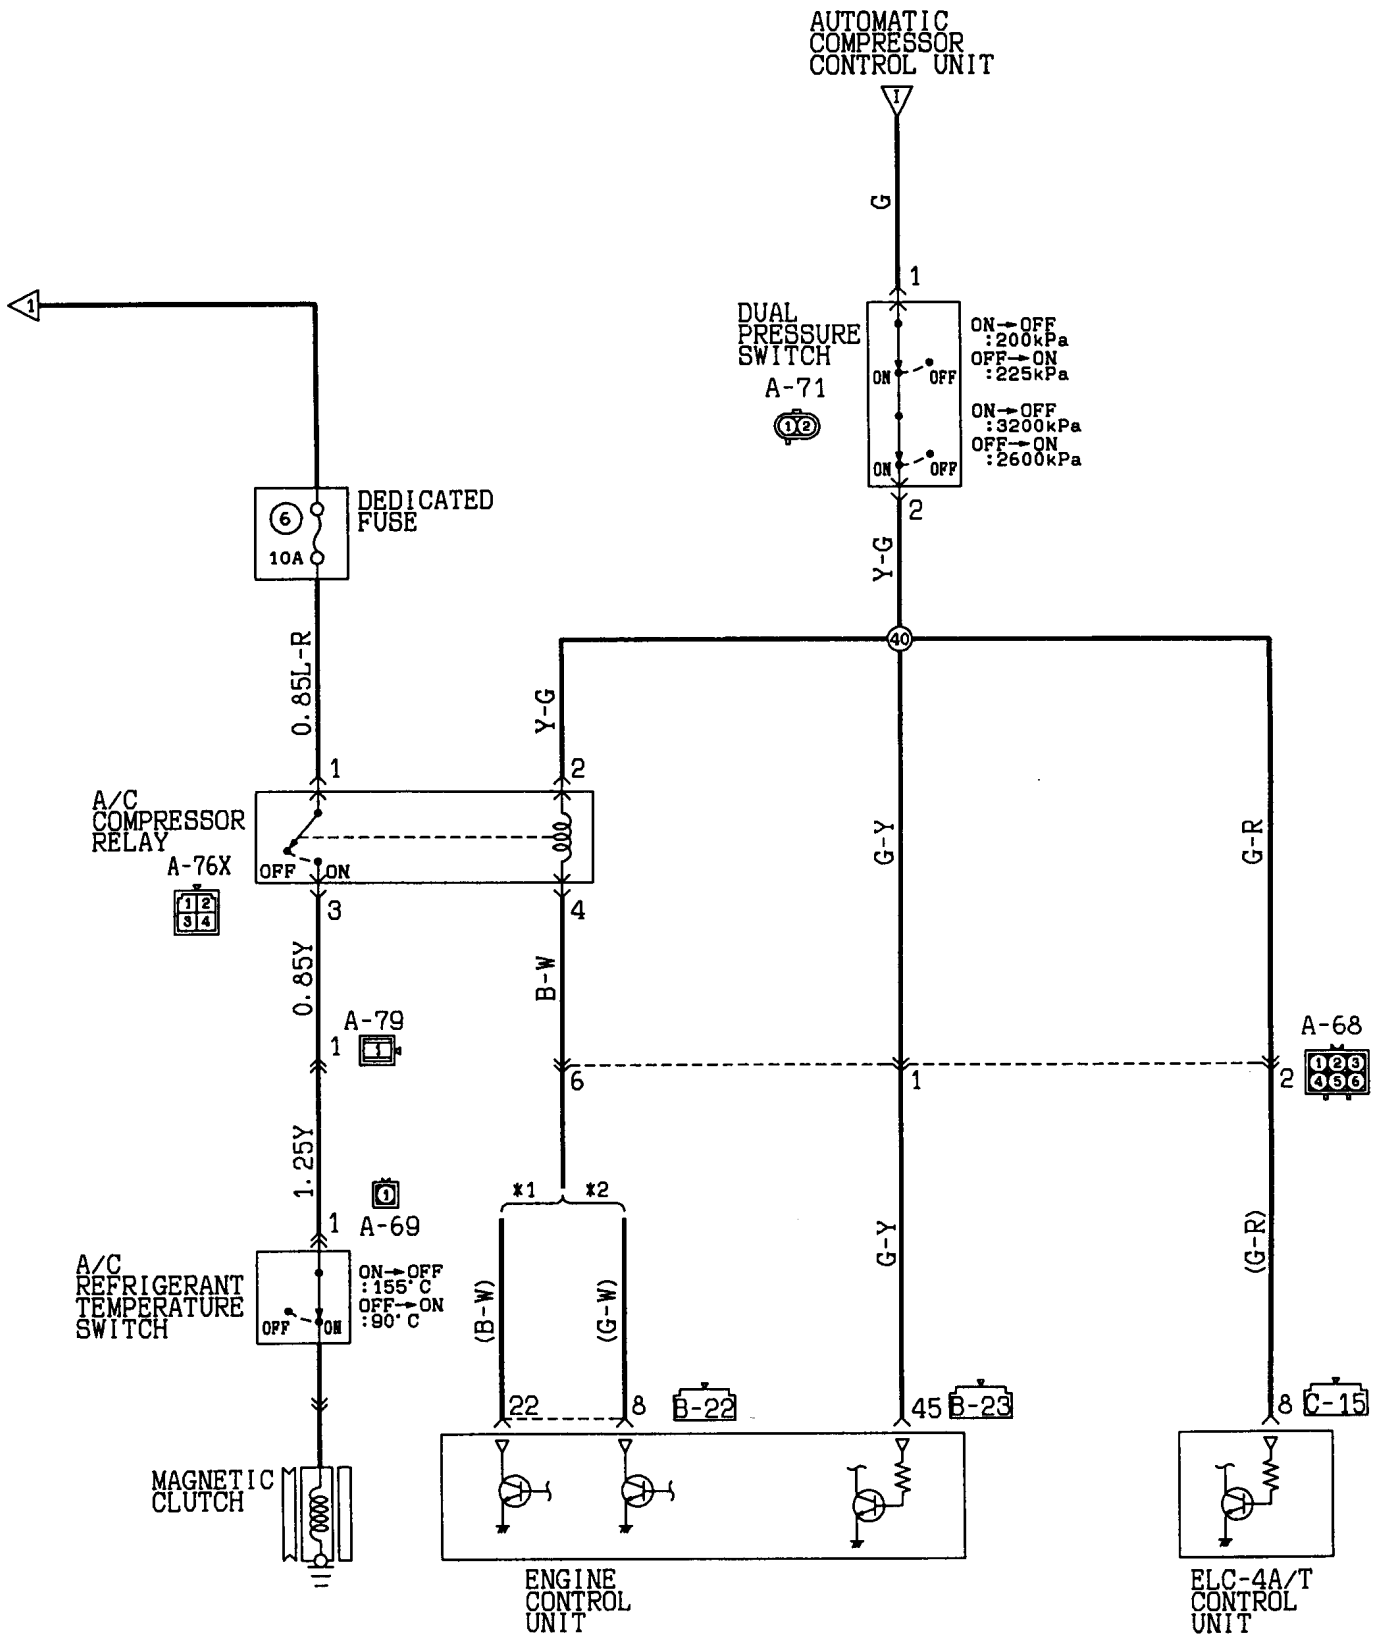

Remarks
*1: Vehicles without immobilizer system.
*2: Vehicles with Immobilizer system.

B-22

1	2	3	4	5	6	7	8	9	10	11	12	13
14	15	16	17	18	19	20	21	22	23	24	25	26

B-23

31	32	33	34	35	36	37	38
39	40	41	42	43	44	45	46

C-15

1	2	3	4	5	6	7	8	9	10	11	12	13
14	15	16	17	18	19	20	21	22	23	24	25	26

Wire colour code
B:Black LG:Light green G:Green L:Blue W:White Y:Yellow
BR:Brown O:Orange GR:Gray R:Red P:Pink V:Violet SB:Sky blue