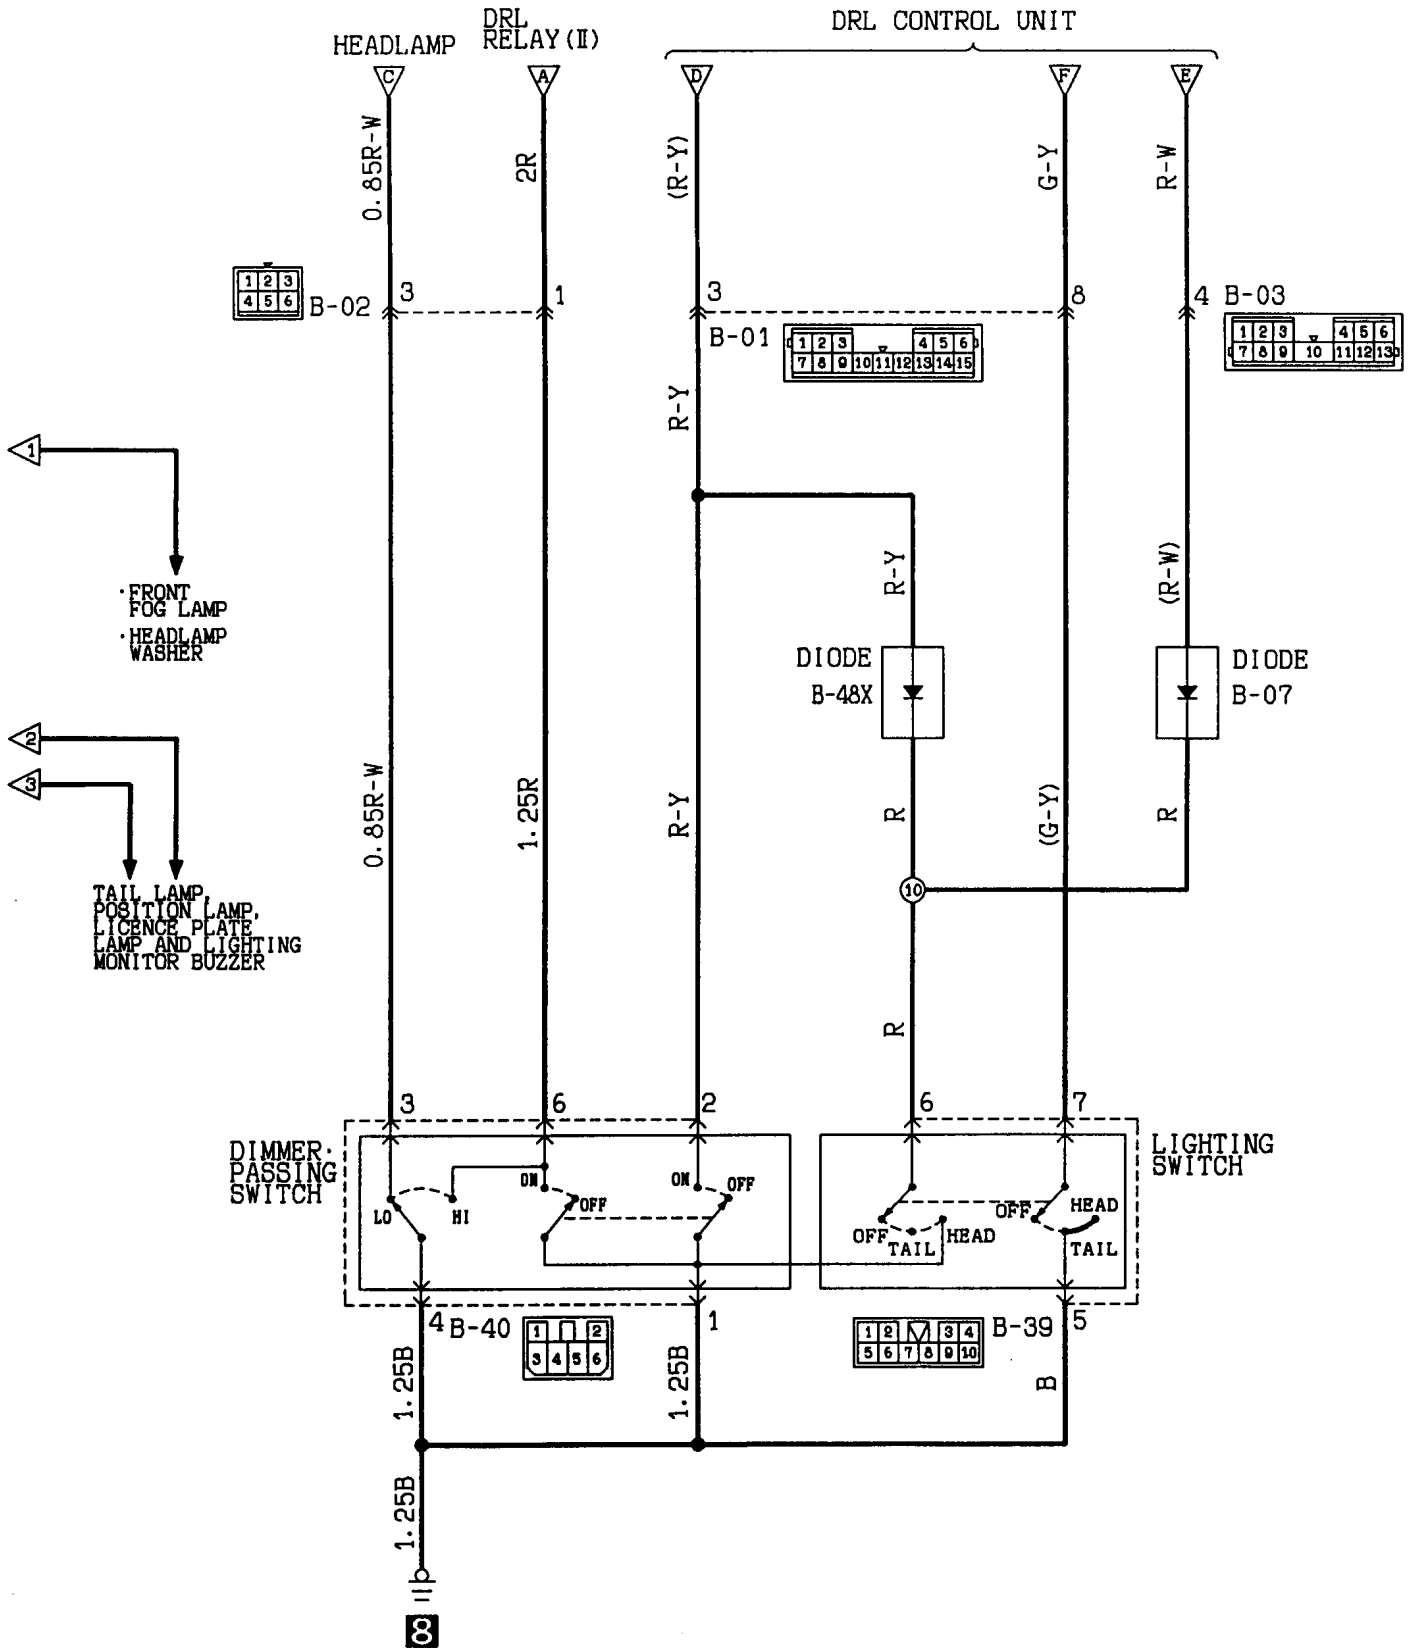

# HEADLAMP

Vehicles with daytime running lamp

Wire colour code  
 B:Black LG:Light green G:Green L:Blue W:White Y:Yellow SB:Sky blue  
 BR:Brown O:Orange GR:Gray R:Red P:Pink V:Violet

Wire colour code  
 B:Black LG:Light green G:Green L:Blue W:White Y:Yellow SB:Sky blue  
 BR:Brown O:Orange GR:Gray R:Red P:Pink V:Violet