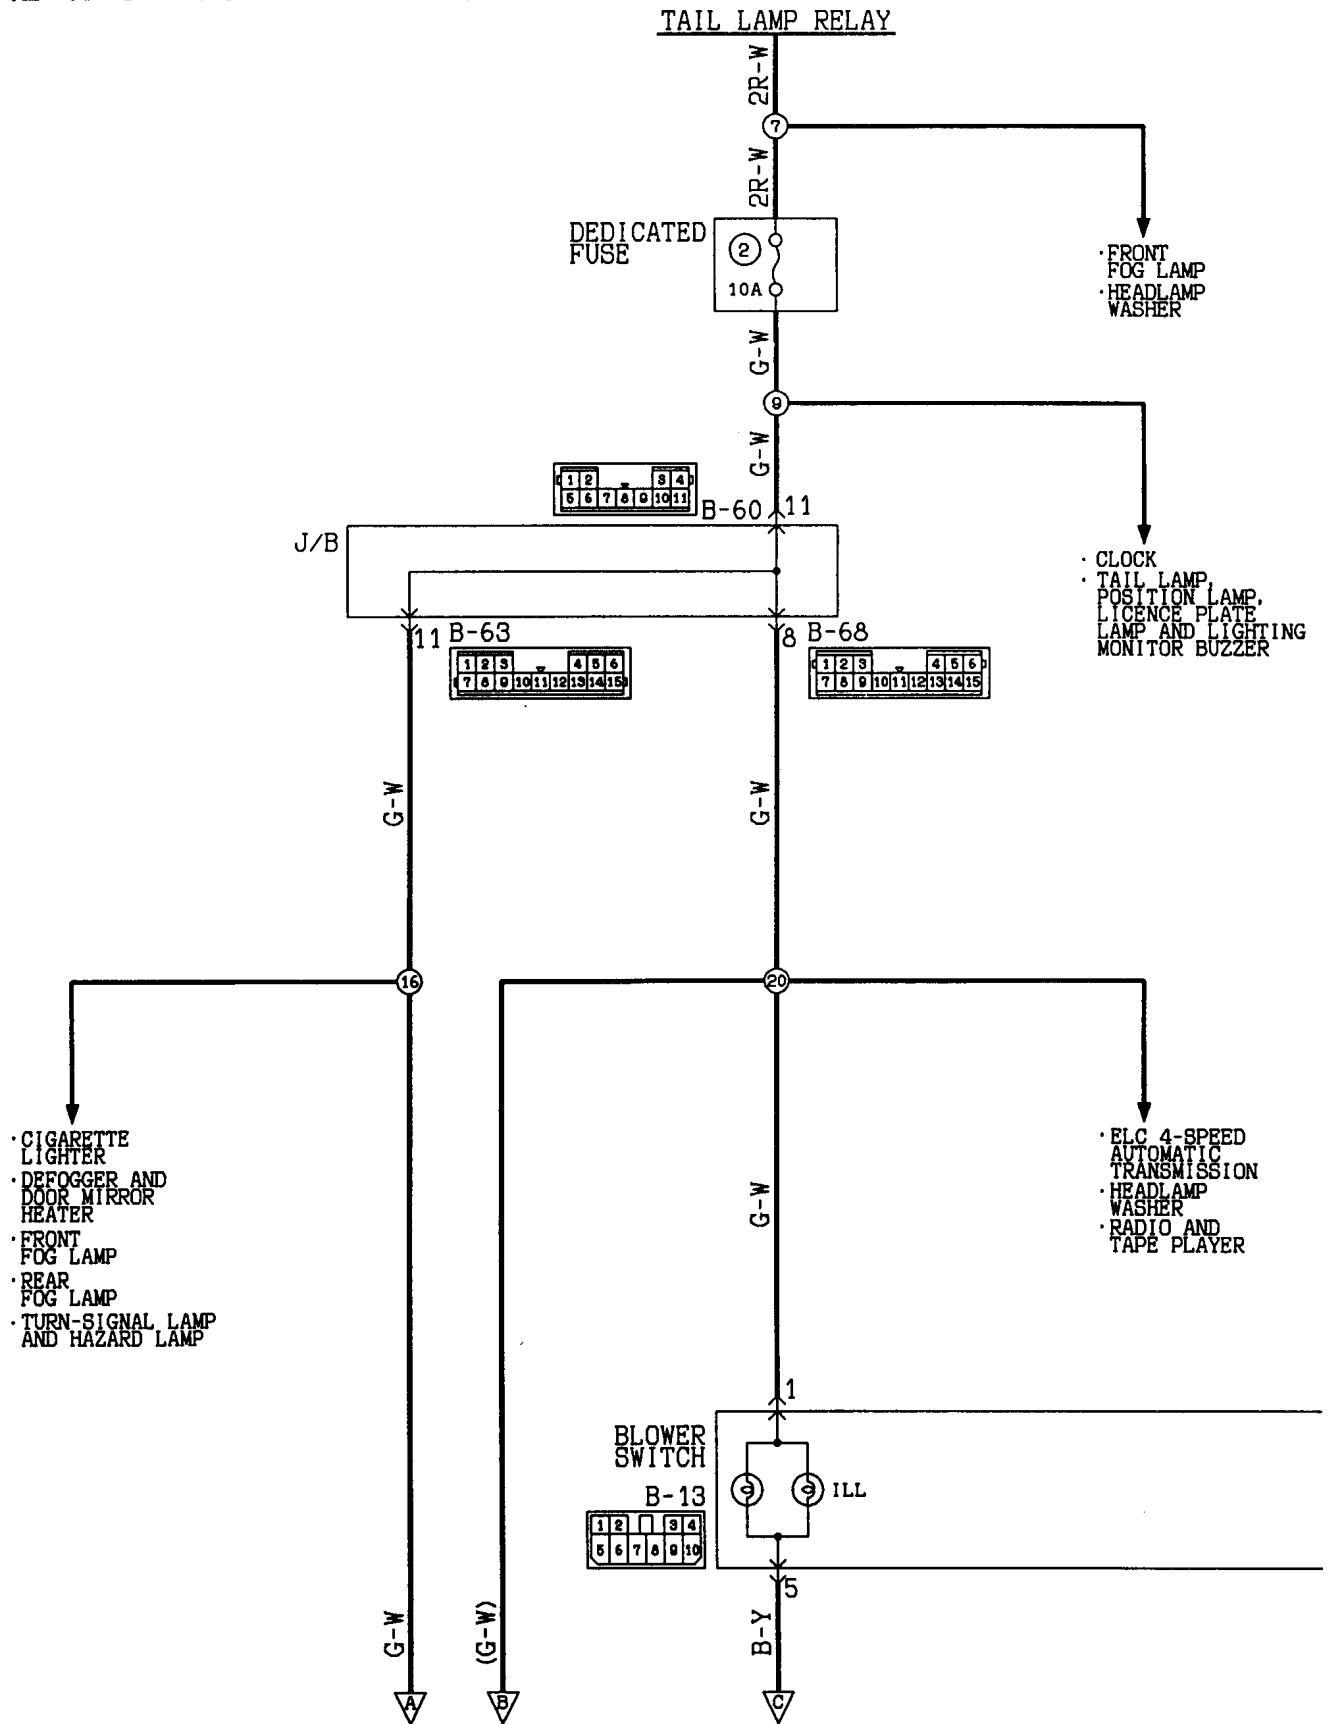

AIR CONDITIONER
4G9(L.H. drive vehicles)

Wire colour code
B:Black LG:Light green G:Green L:Blue W:White Y:Yellow SB:Sky blue
BR:Brown O:Orange GR:Gray R:Red P:Pink V:Violet