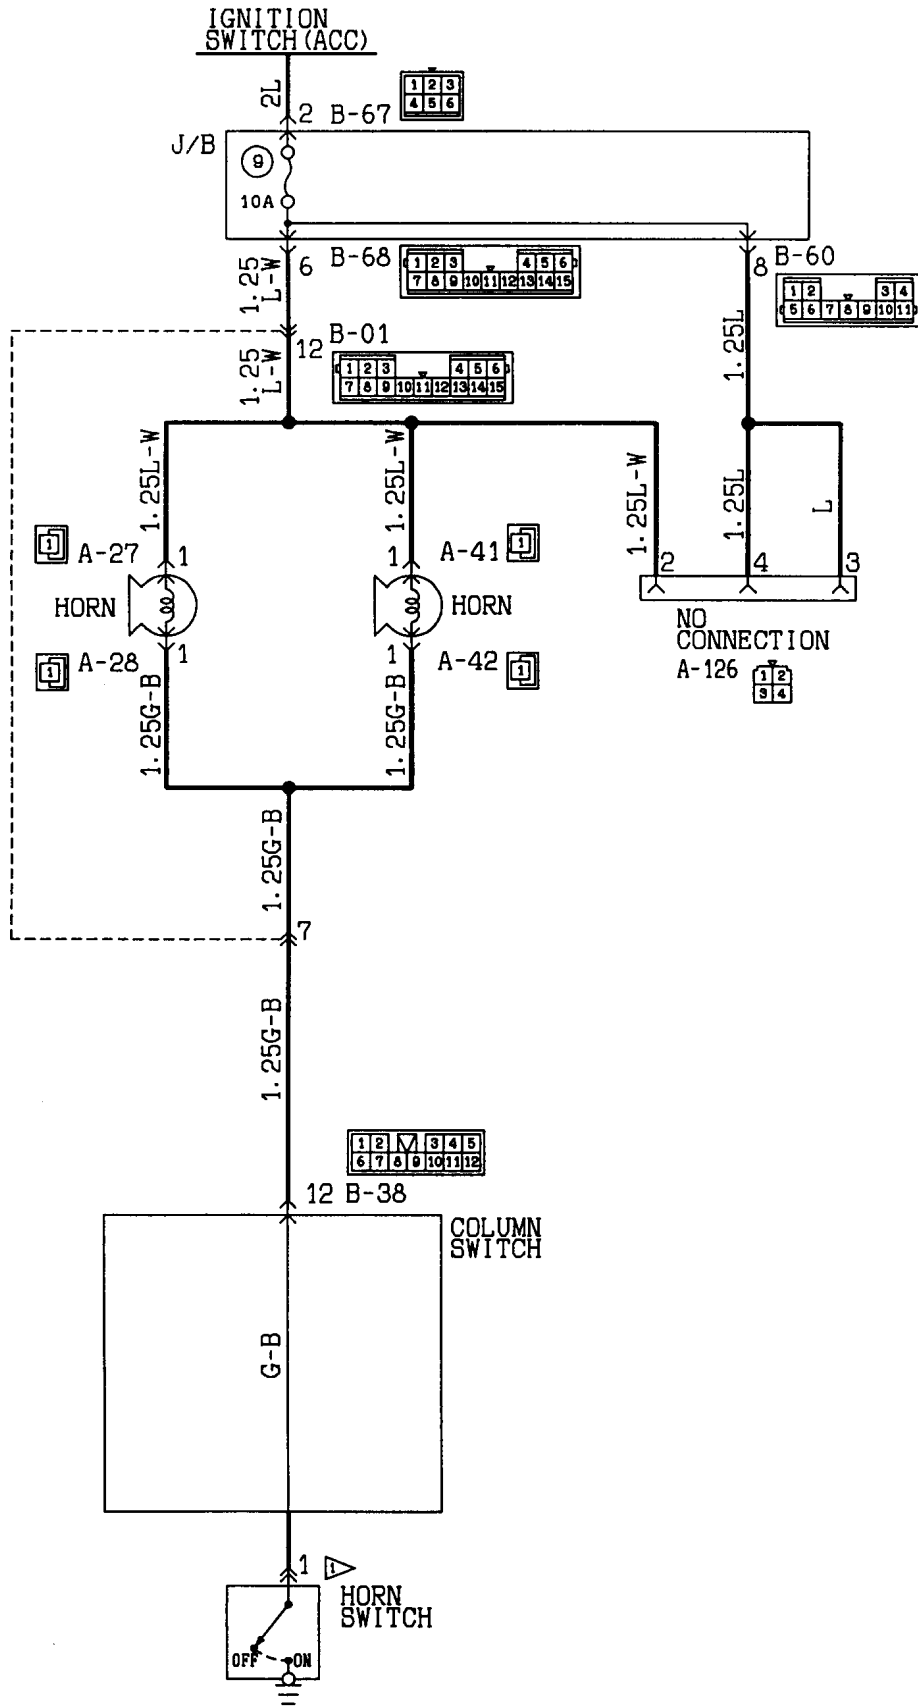

HORN

L.H. drive vehicles without SRS

Wire colour code

B:Black L:Light blue G:Green L:Blue W:White Y:Yellow Lq:Light green
Br:Brown O:Orange Gr:Gray R:Red P:Pink Sb:Silver