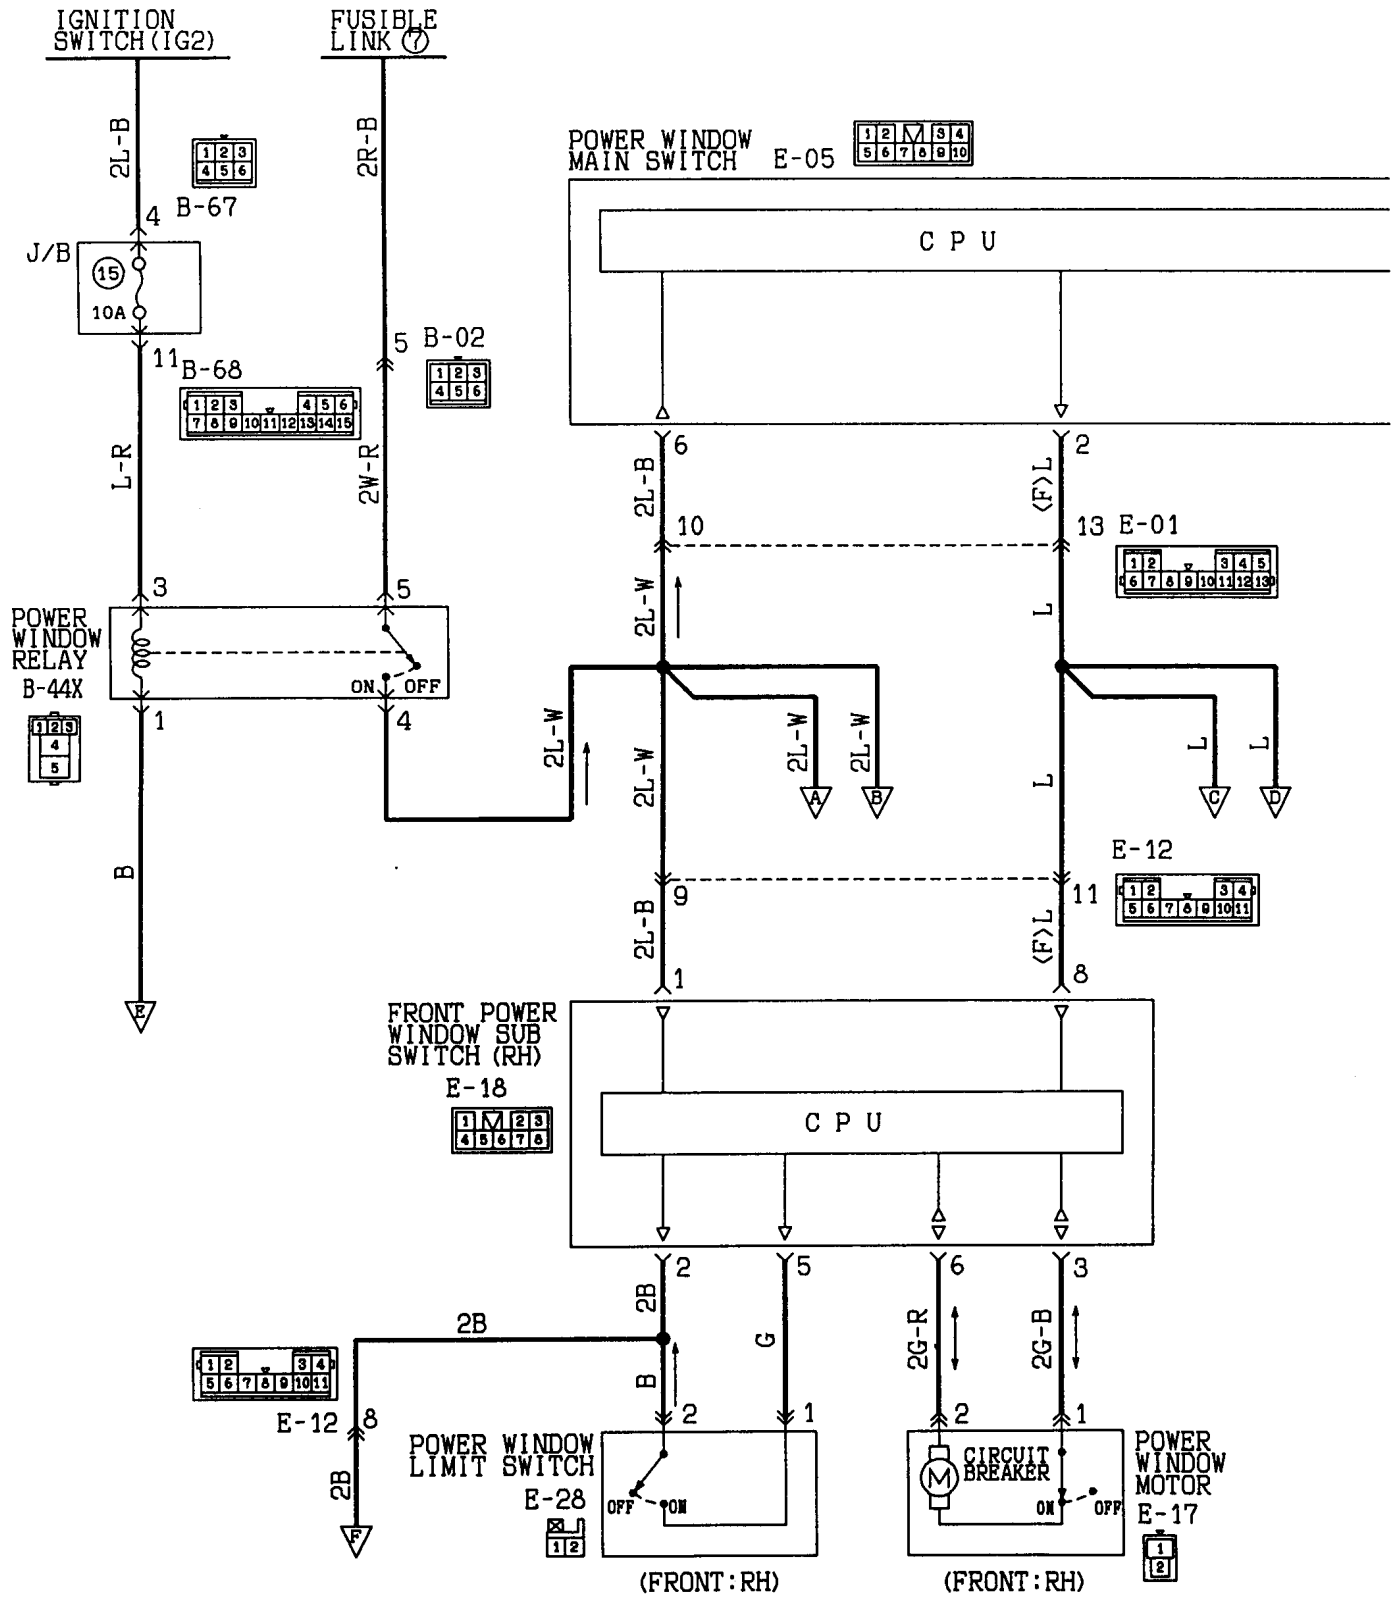

POWER WINDOW
L.H. drive vehicles