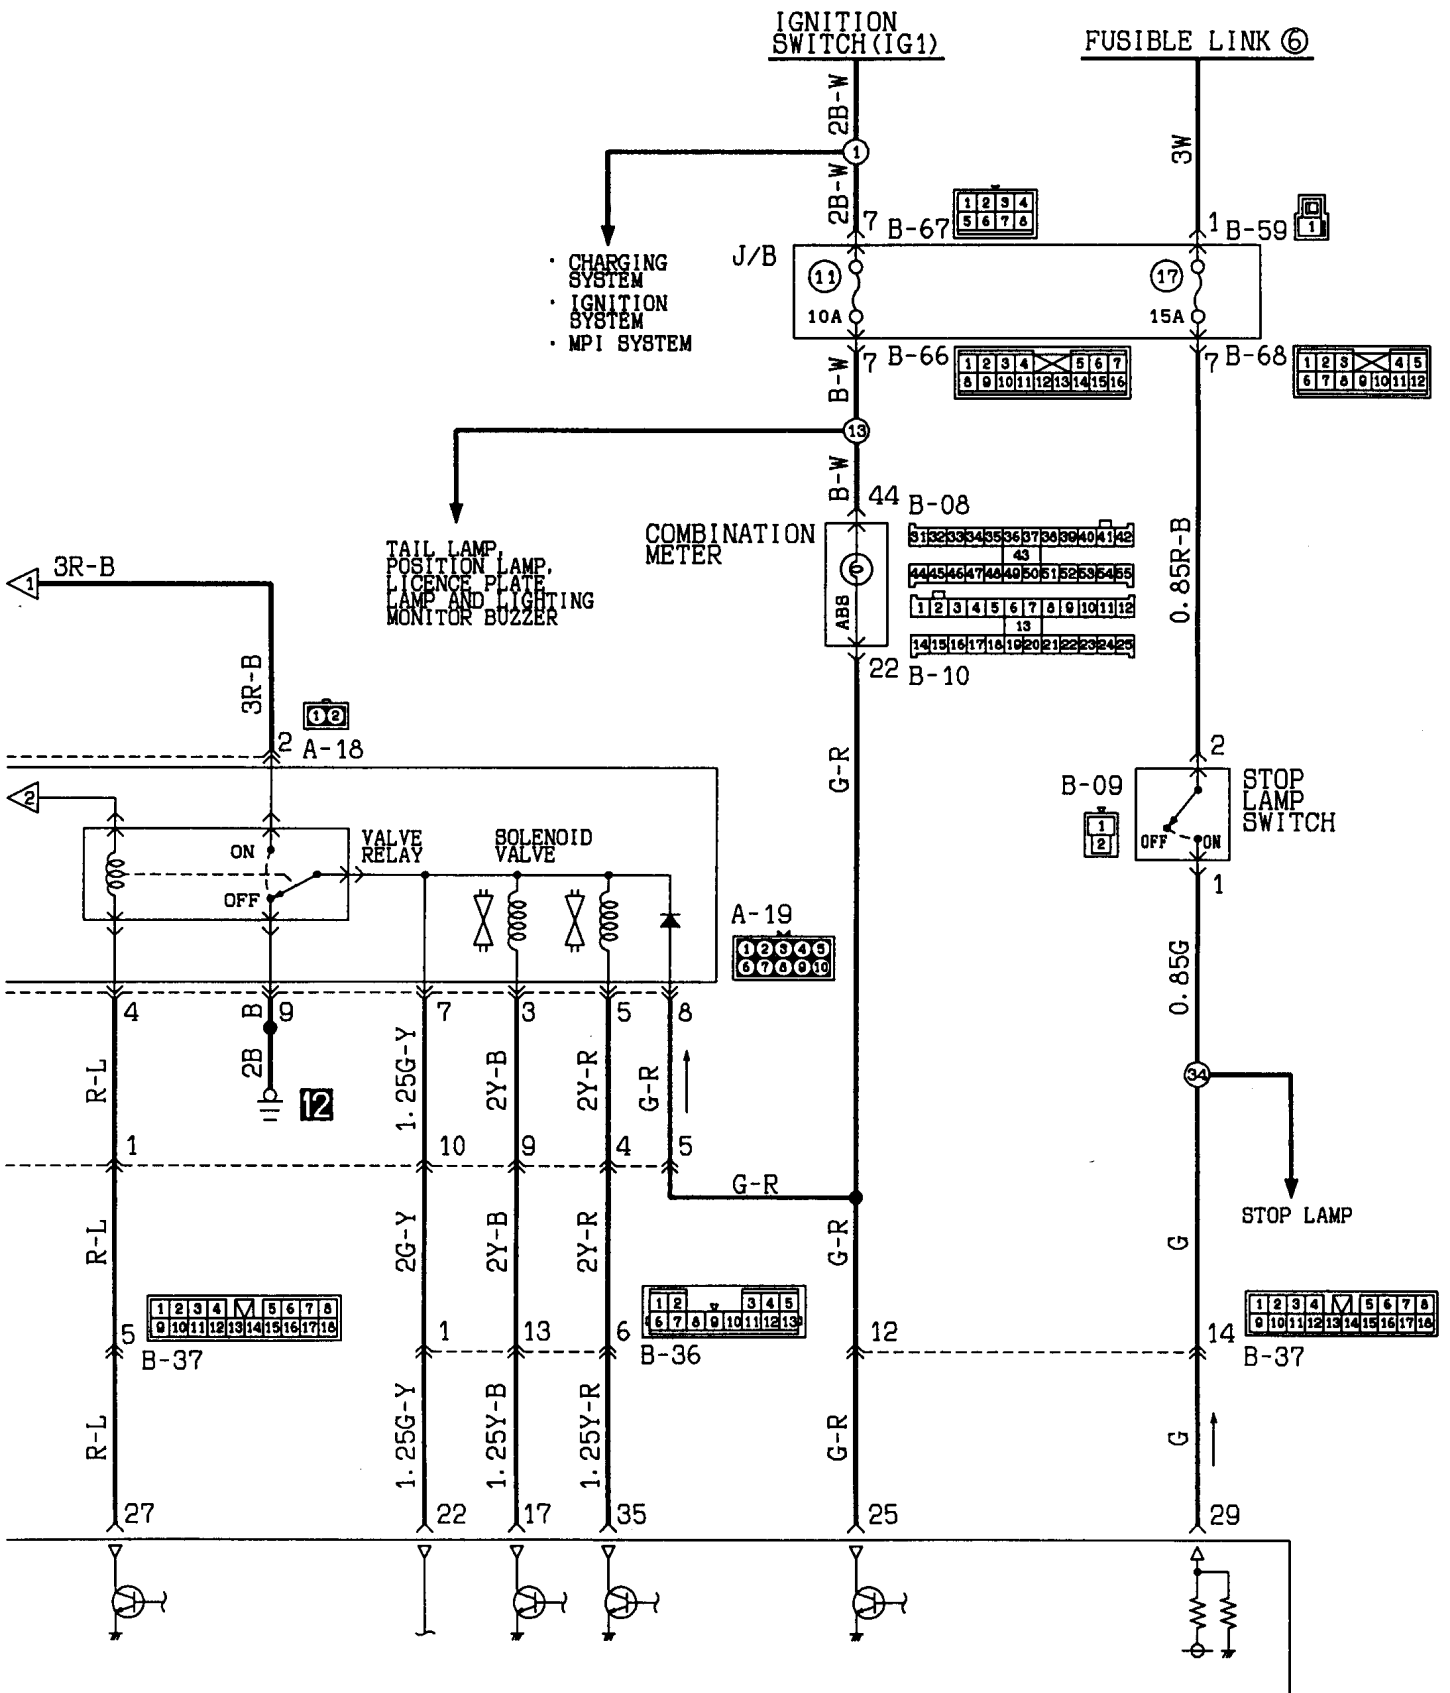

Wire colour code
B:Black LG:Light green G:Green L:Blue W:White Y:Yellow SB:Sky blue
BR:Brown O:Orange GR:Gray R:Red P:Pink V:Violet