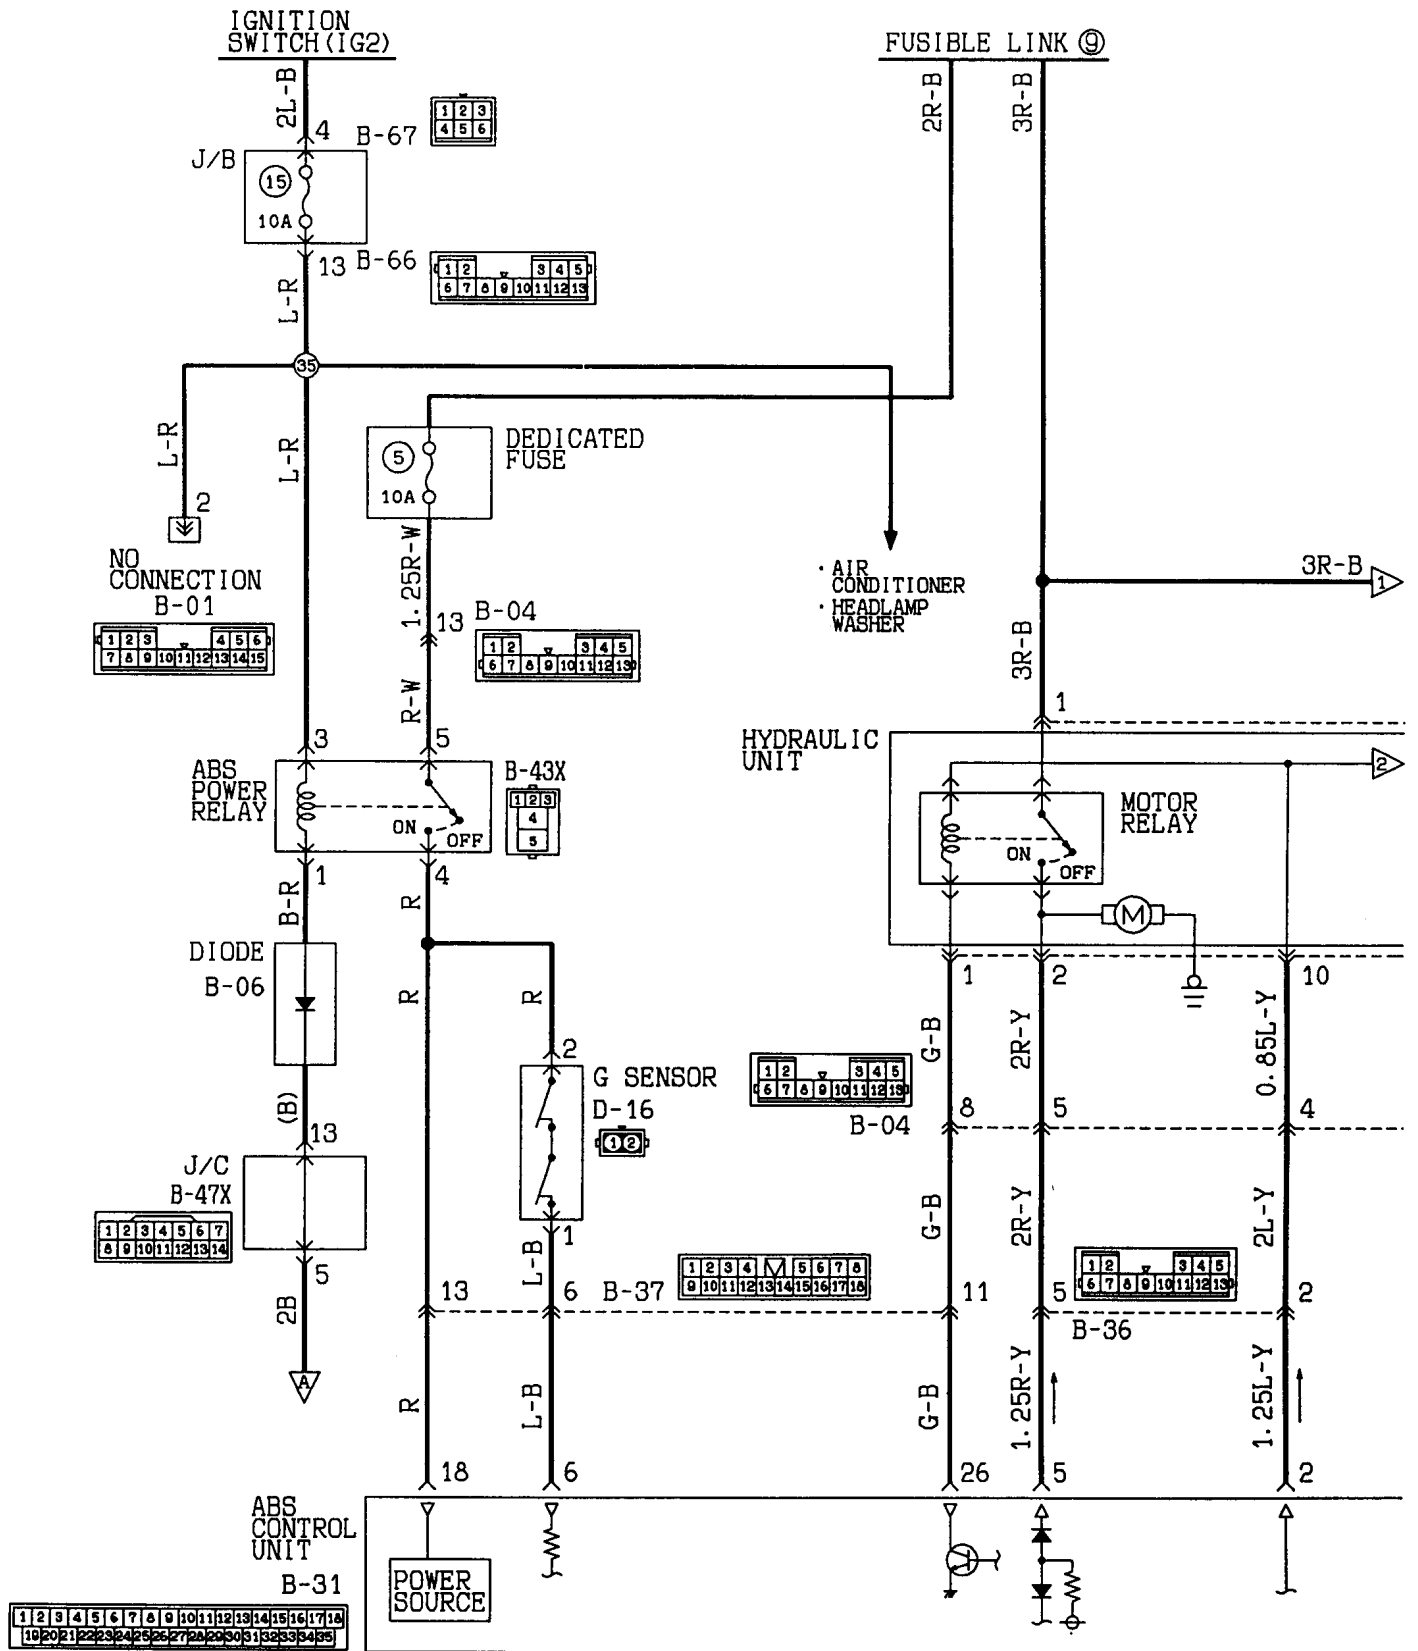

ANTI-LOCK BRAKE SYSTEM Wagon<4WD (L. H. drive vehicles)>

1	2	3	4	5	6	7	8	9	10	11	12	13	14	15	16	17	18
19	20	21	22	23	24	25	26	27	28	29	30	31	32	33	34	35	

1	2	3	4	5	6	7	8	9	10	11	12	13	14	15	16	17	18
19	20	21	22	23	24	25	26	27	28	29	30	31	32	33	34	35	

Special tool connector for ABS inspection different from terminal NO. inside circuit diagram.