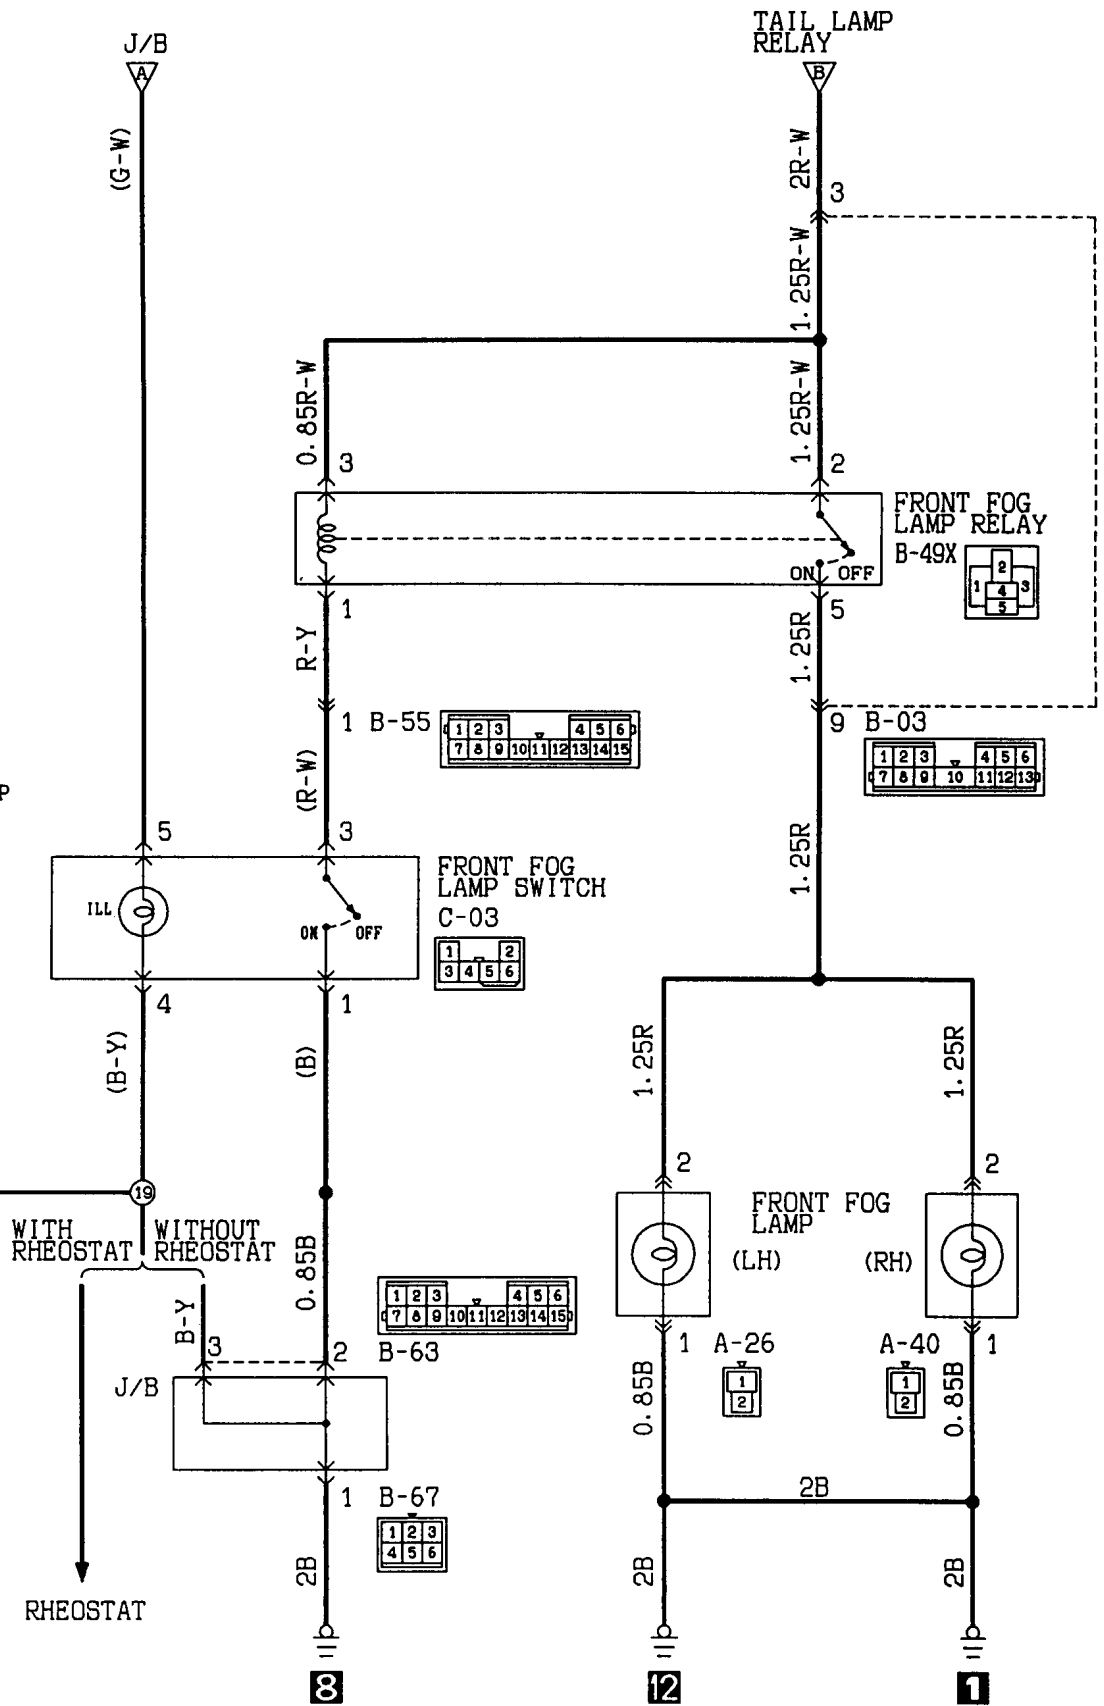

- AIR CONDITIONER
- CIGARETTE LIGHTER
- DEFOGGER AND DOOR MIRROR HEATER
- ELC 4-SPEED AUTOMATIC TRANSMISSION
- FRONT FOG LAMP
- HEATER
- HEATED SEAT
- METER AND GAUGE
- REAR FOG LAMP
- REAR WIPER AND WASHER
- TURN-SIGNAL LAMP AND HAZARD LAMP

Wire colour code
B:Black LG:Light green G:Green L:Blue W:White Y:Yellow SB:Sky blue
BR:Brown O:Orange GR:Gray R:Red P:Pink V:Violet