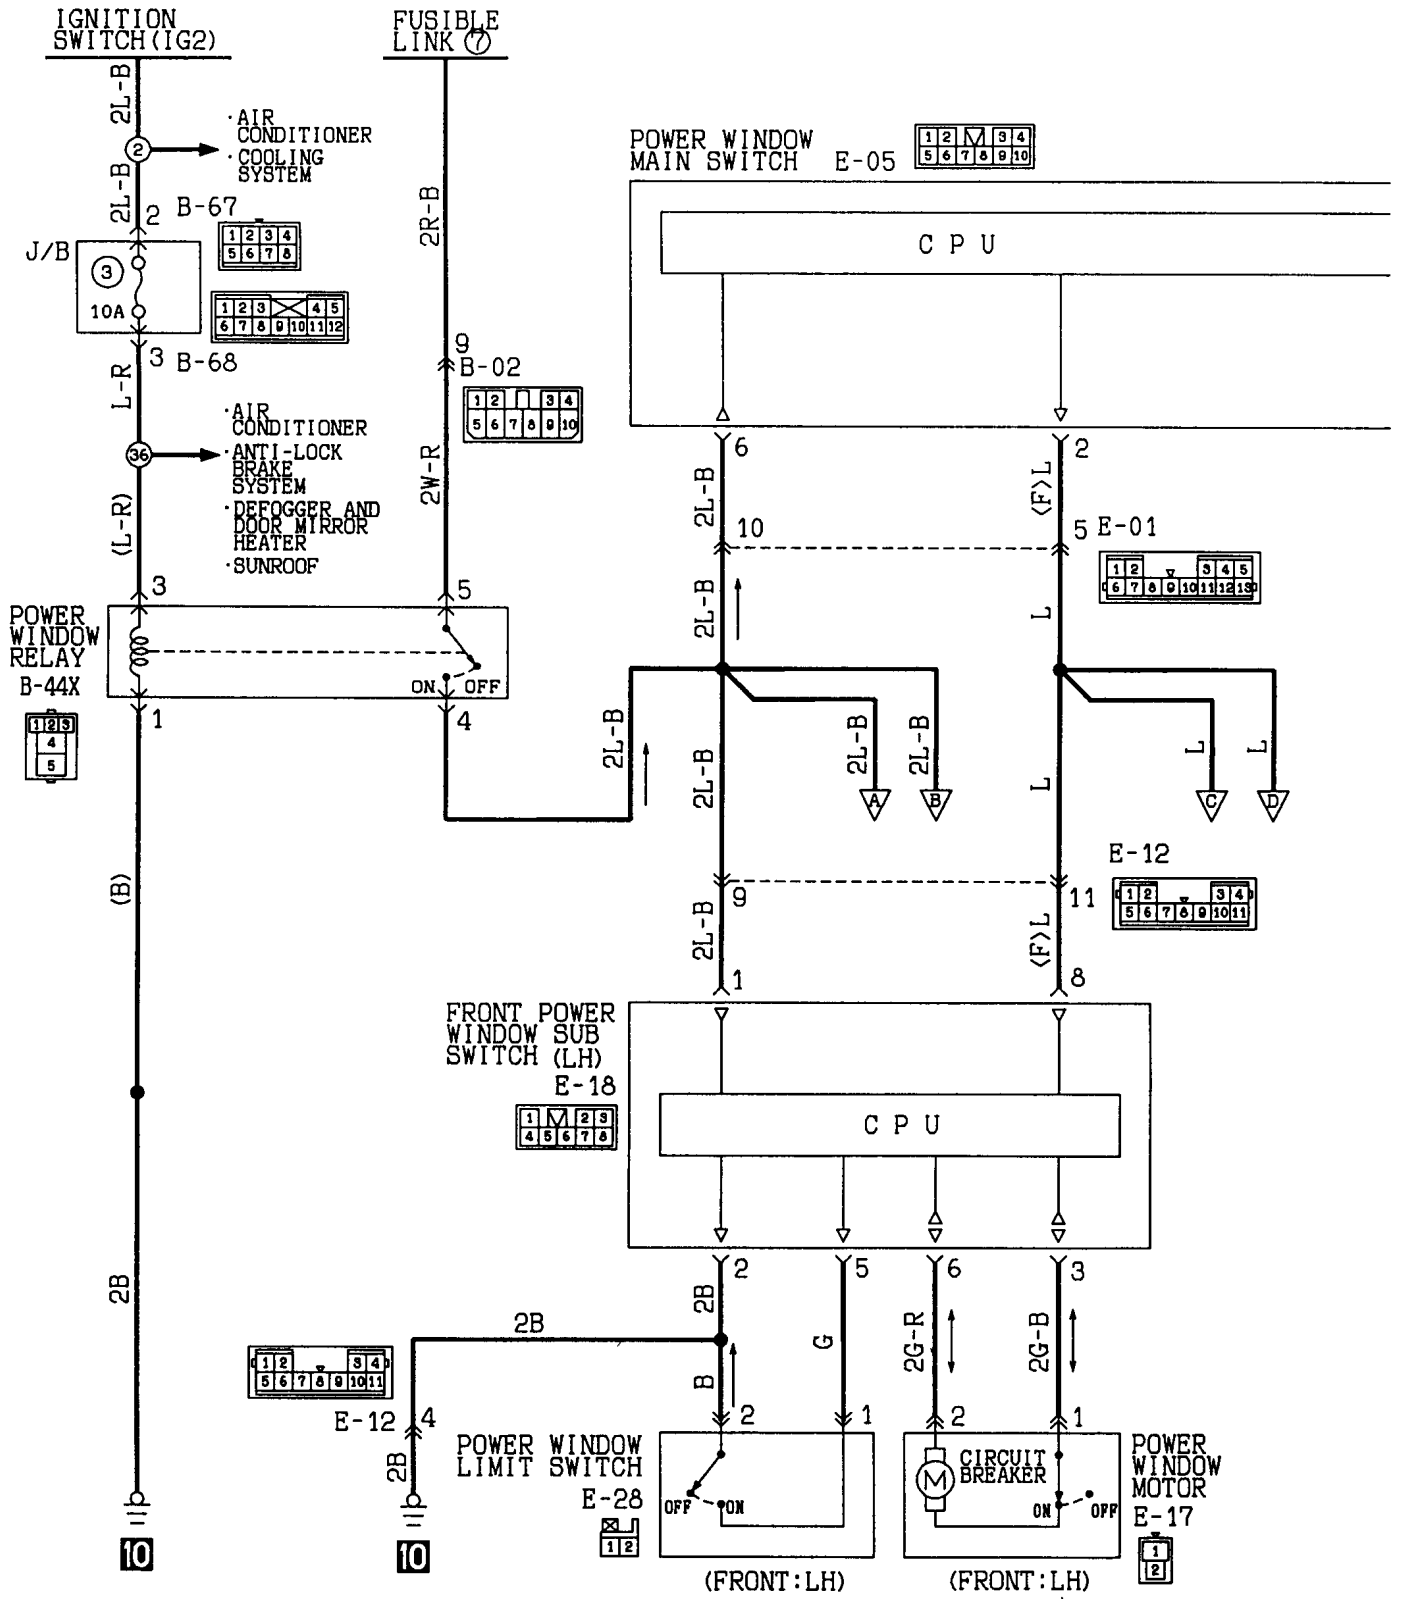

POWER WINDOW
R.H. drive vehicles