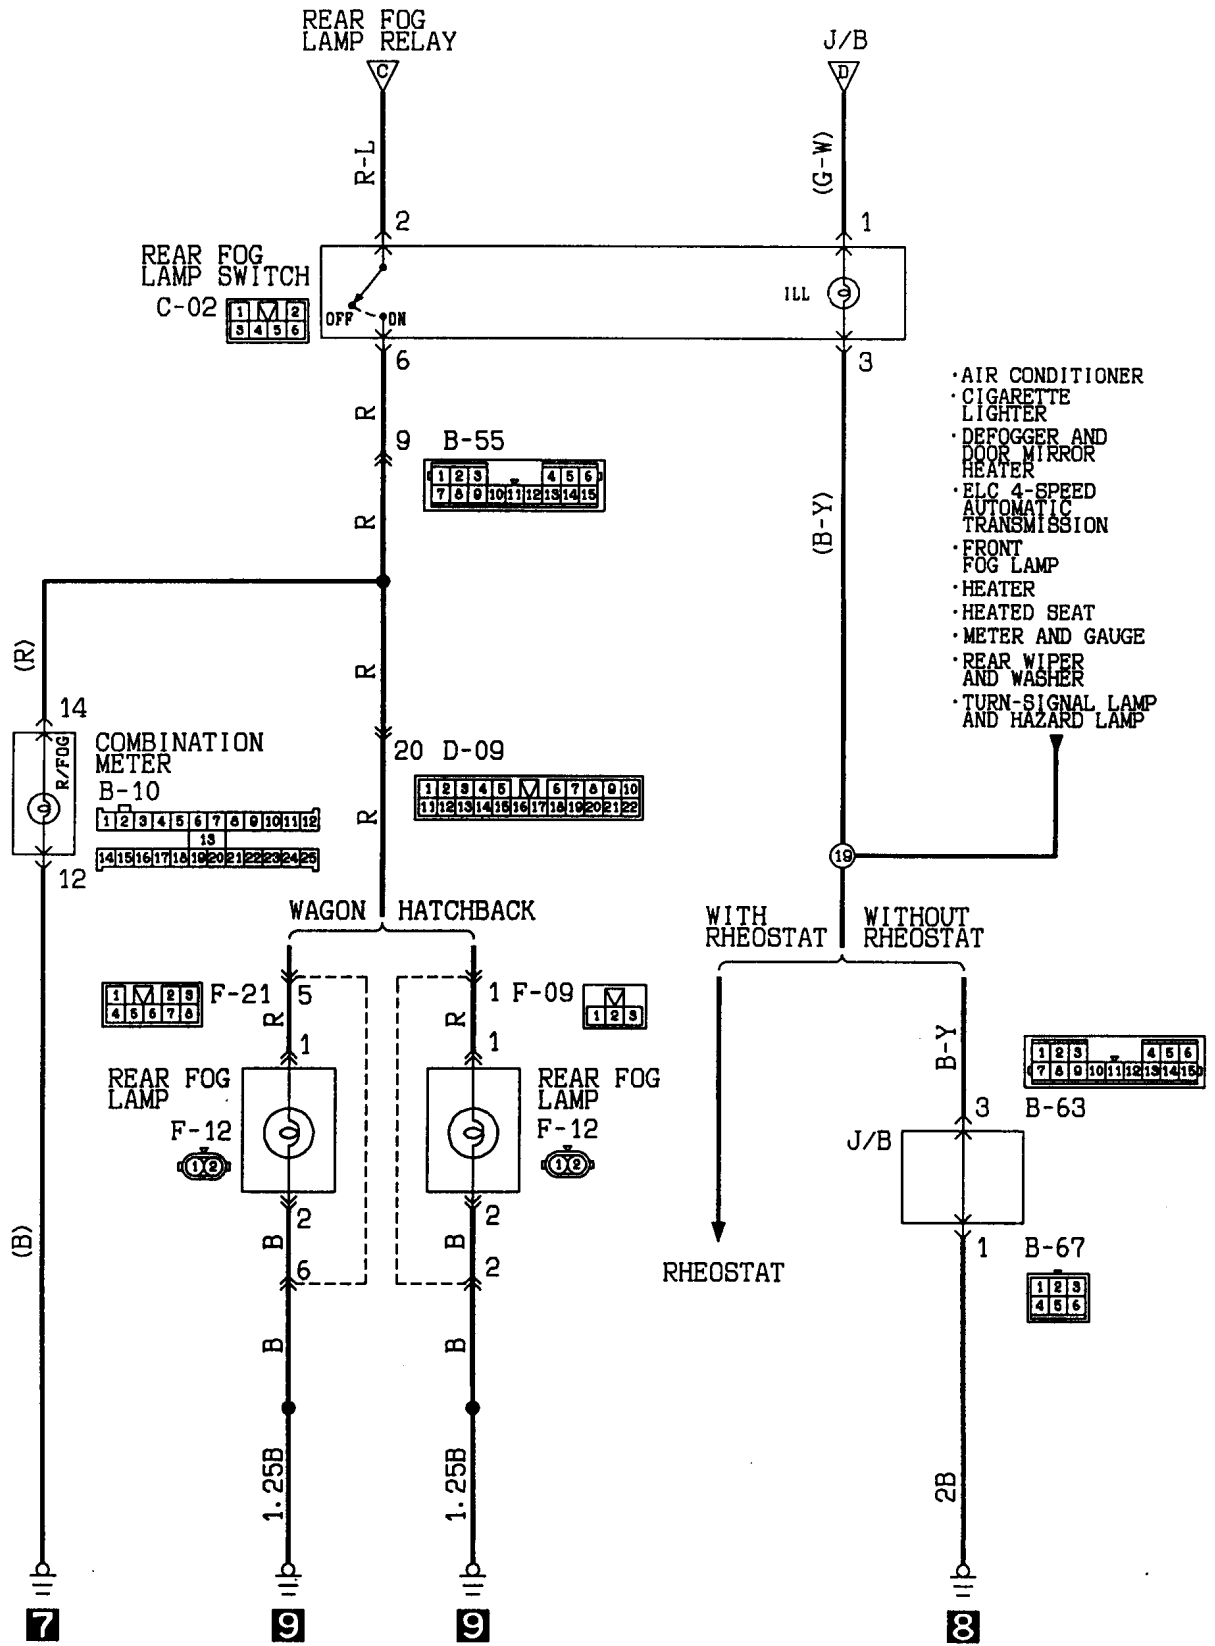

# REAR FOG LAMP

L.H. drive vehicles

Wire colour code  
B:Black LG:Light green G:Green L:Blue W:White Y:Yellow SB:Sky blue  
BR:Brown O:Orange GR:Gray R:Red P:Pink V:Violet

Wire colour code  
B:Black LG:Light green G:Green L:Blue W:White Y:Yellow SB:Sky blue  
BR:Brown O:Orange GR:Gray R:Red P:Pink V:Violet