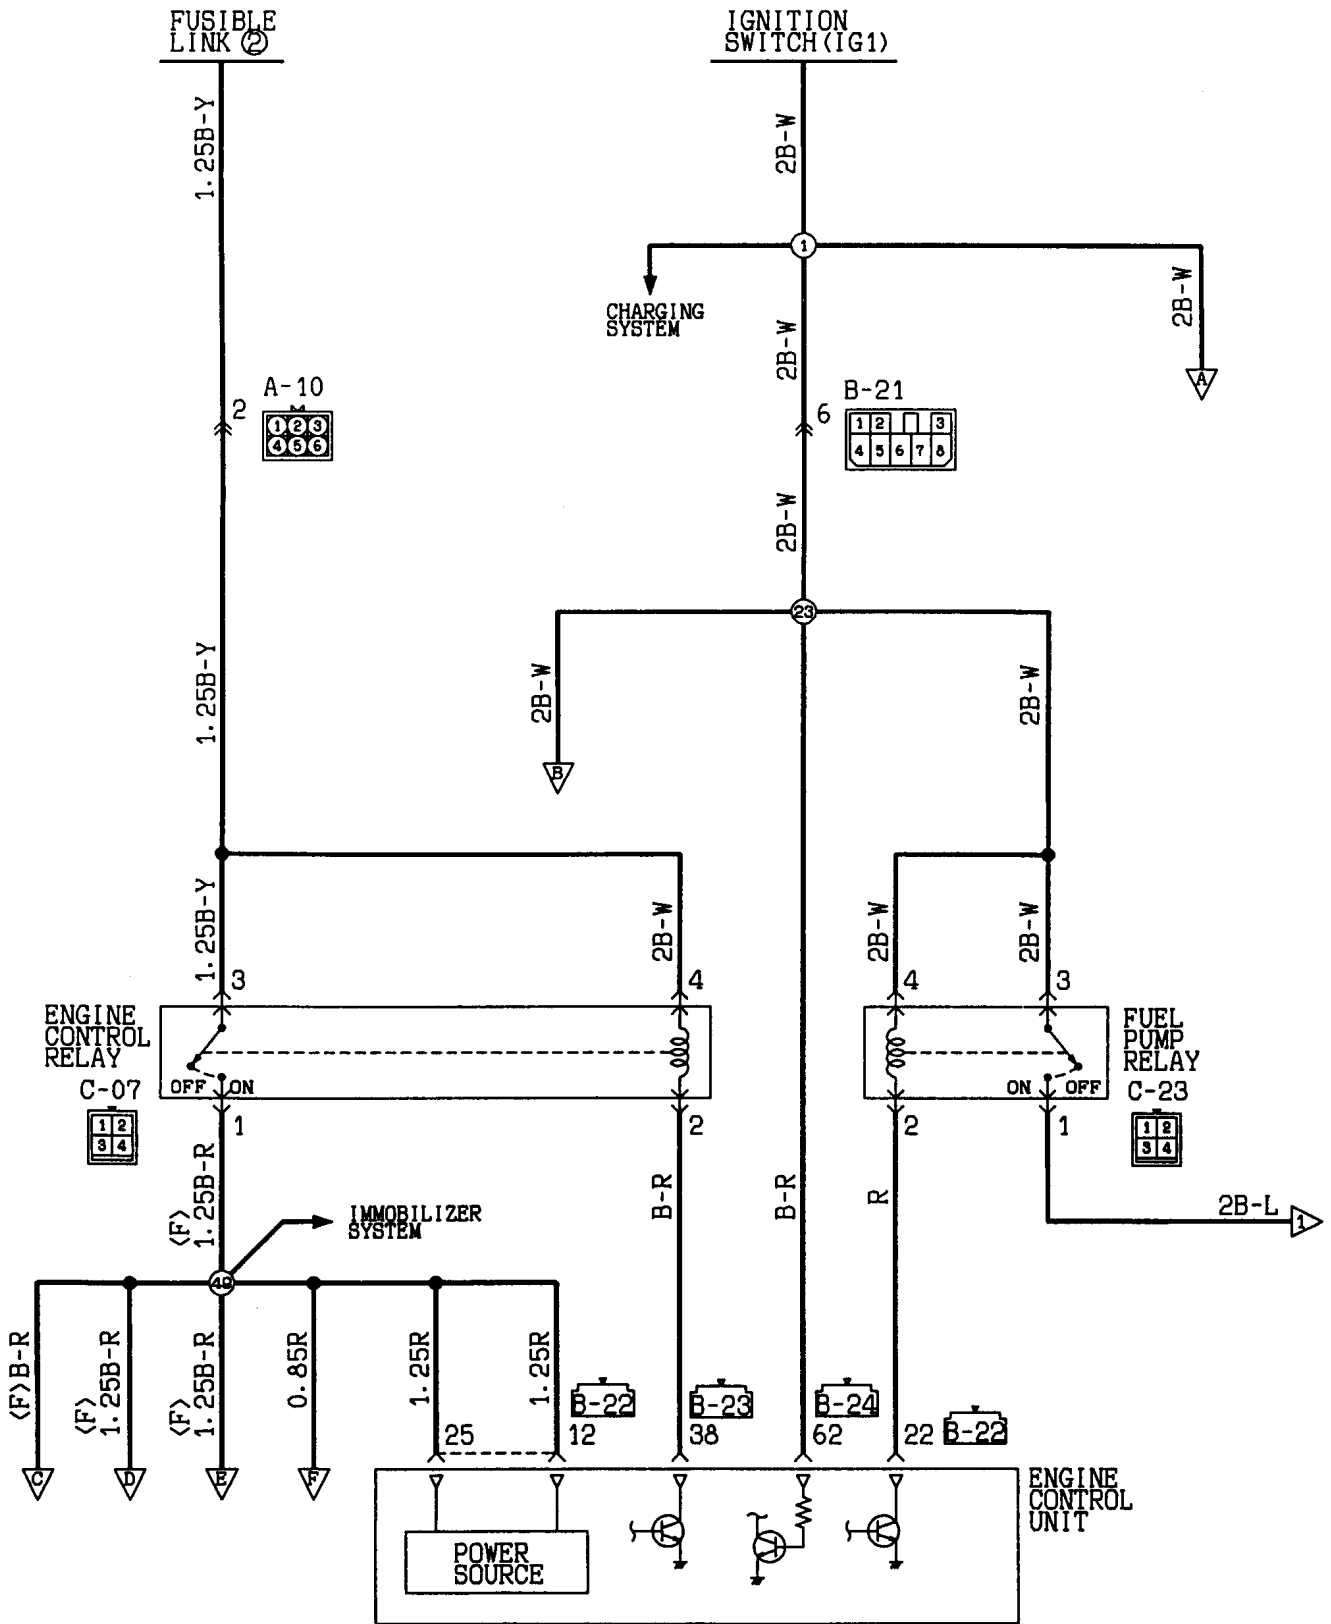

MPI SYSTEM
4G92 (R.H. drive vehicles)