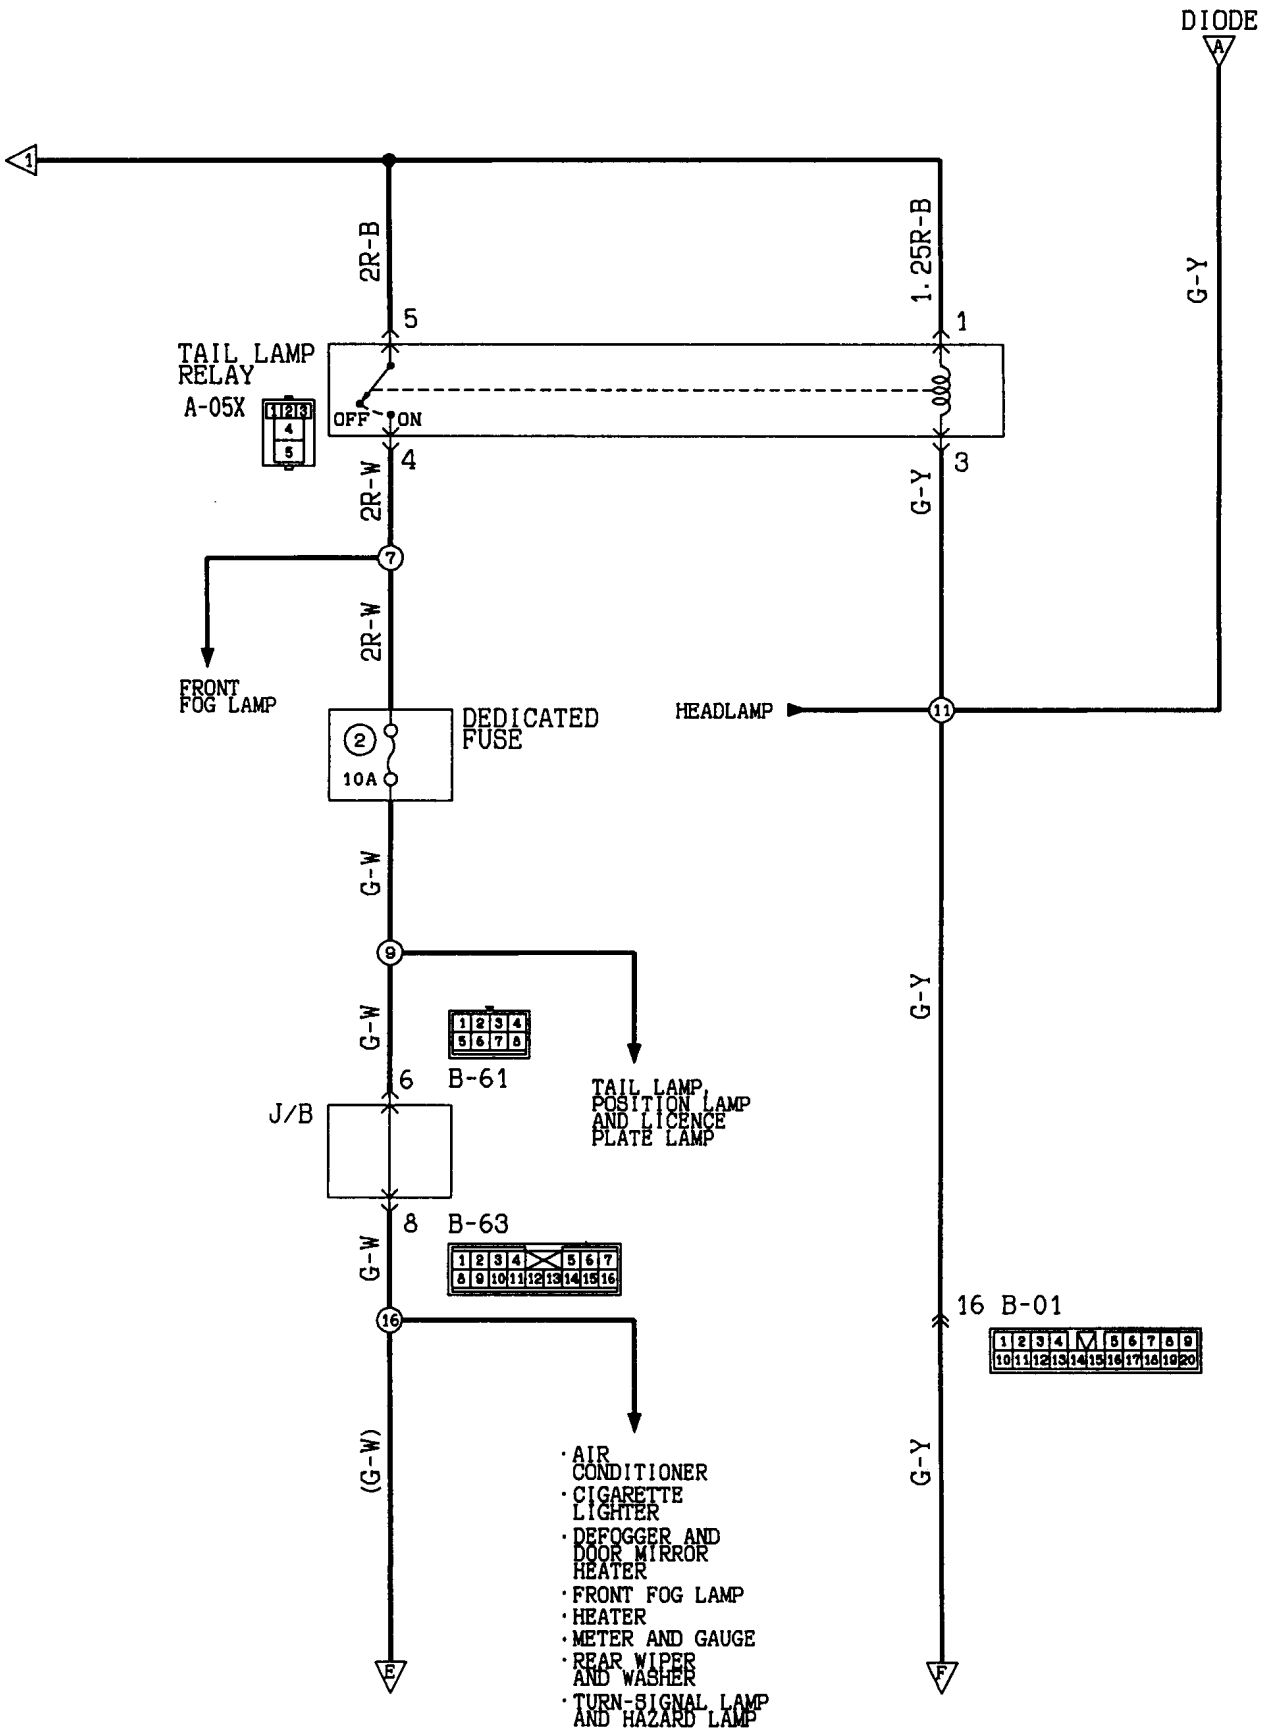

Wire colour code
B:Black LG:Light green G:Green L:Blue W:White Y:Yellow SB:Sky blue
BR:Brown O:Orange GR:Gray R:Red P:Pink V:Violet