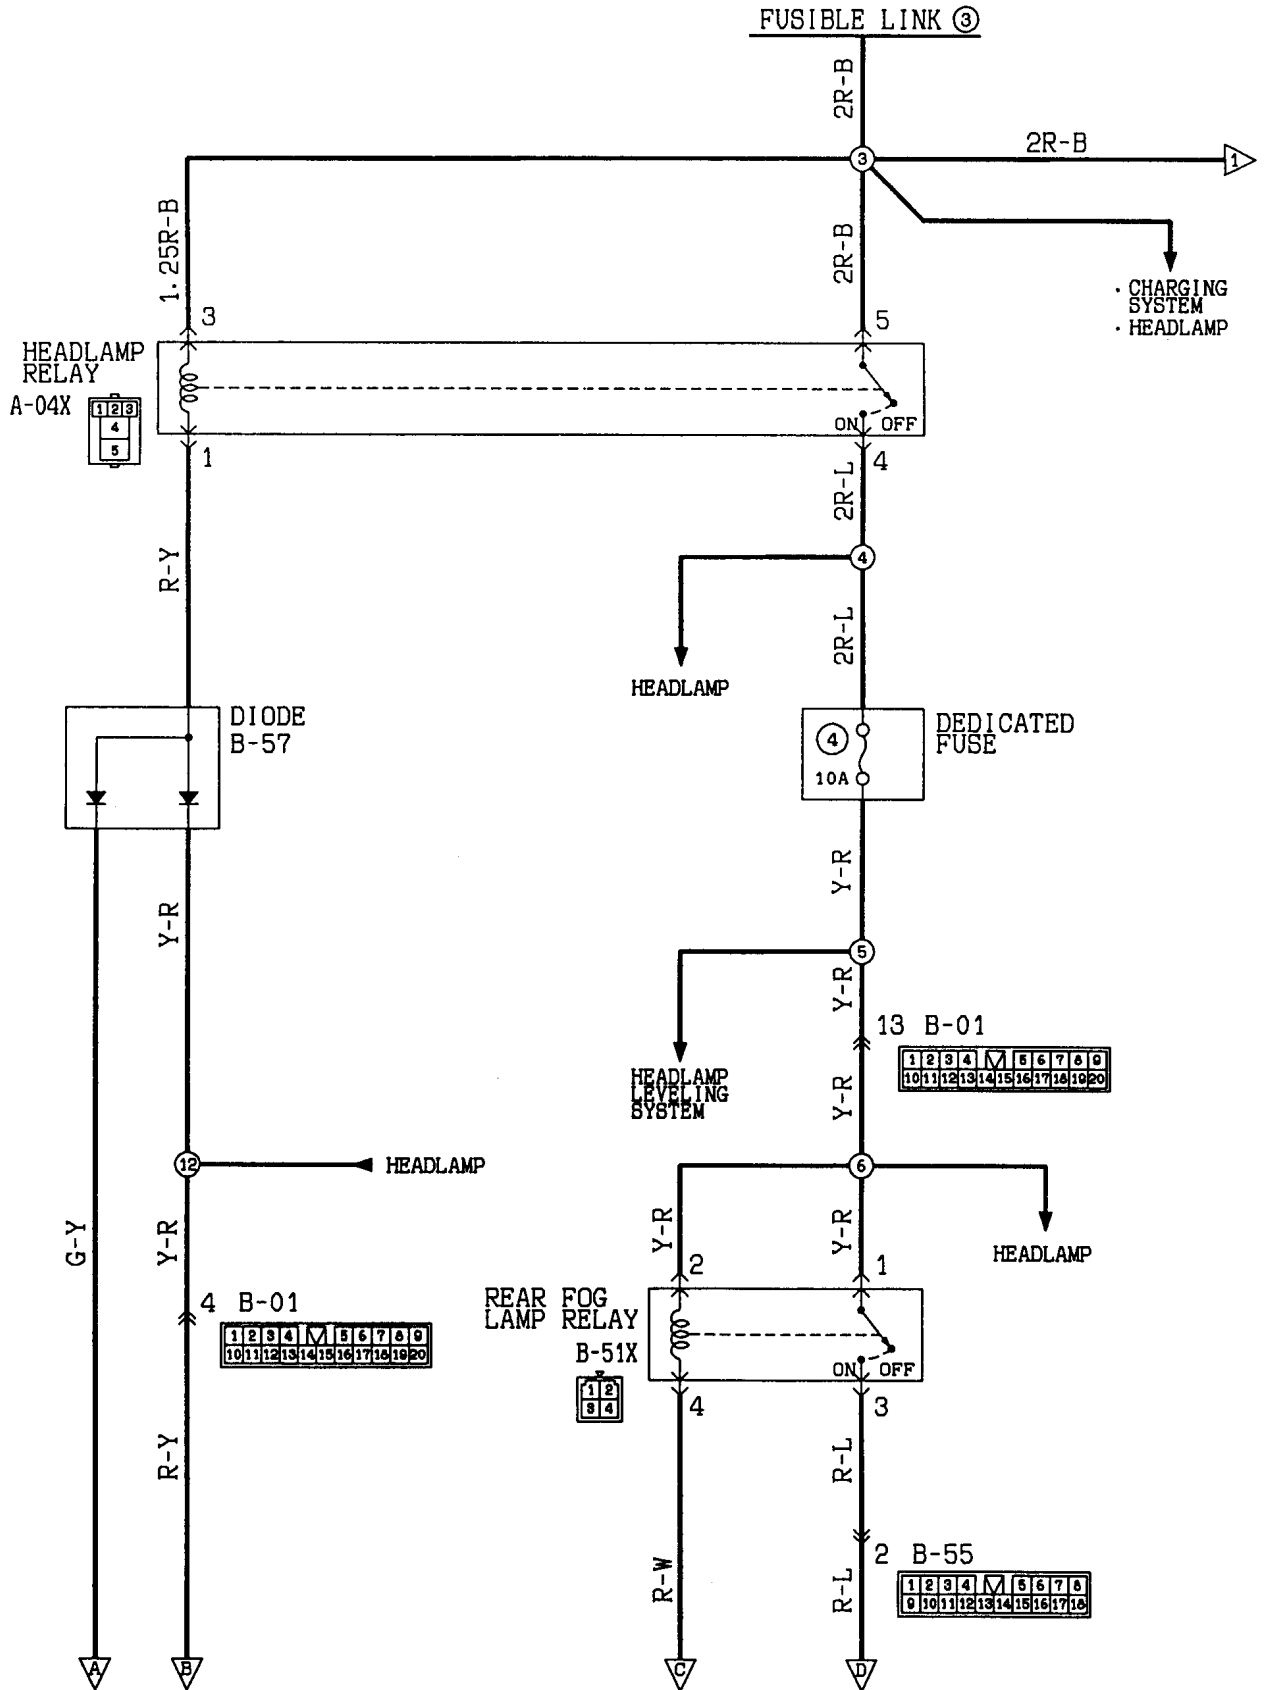

REAR FOG LAMP
R. H. drive vehicles