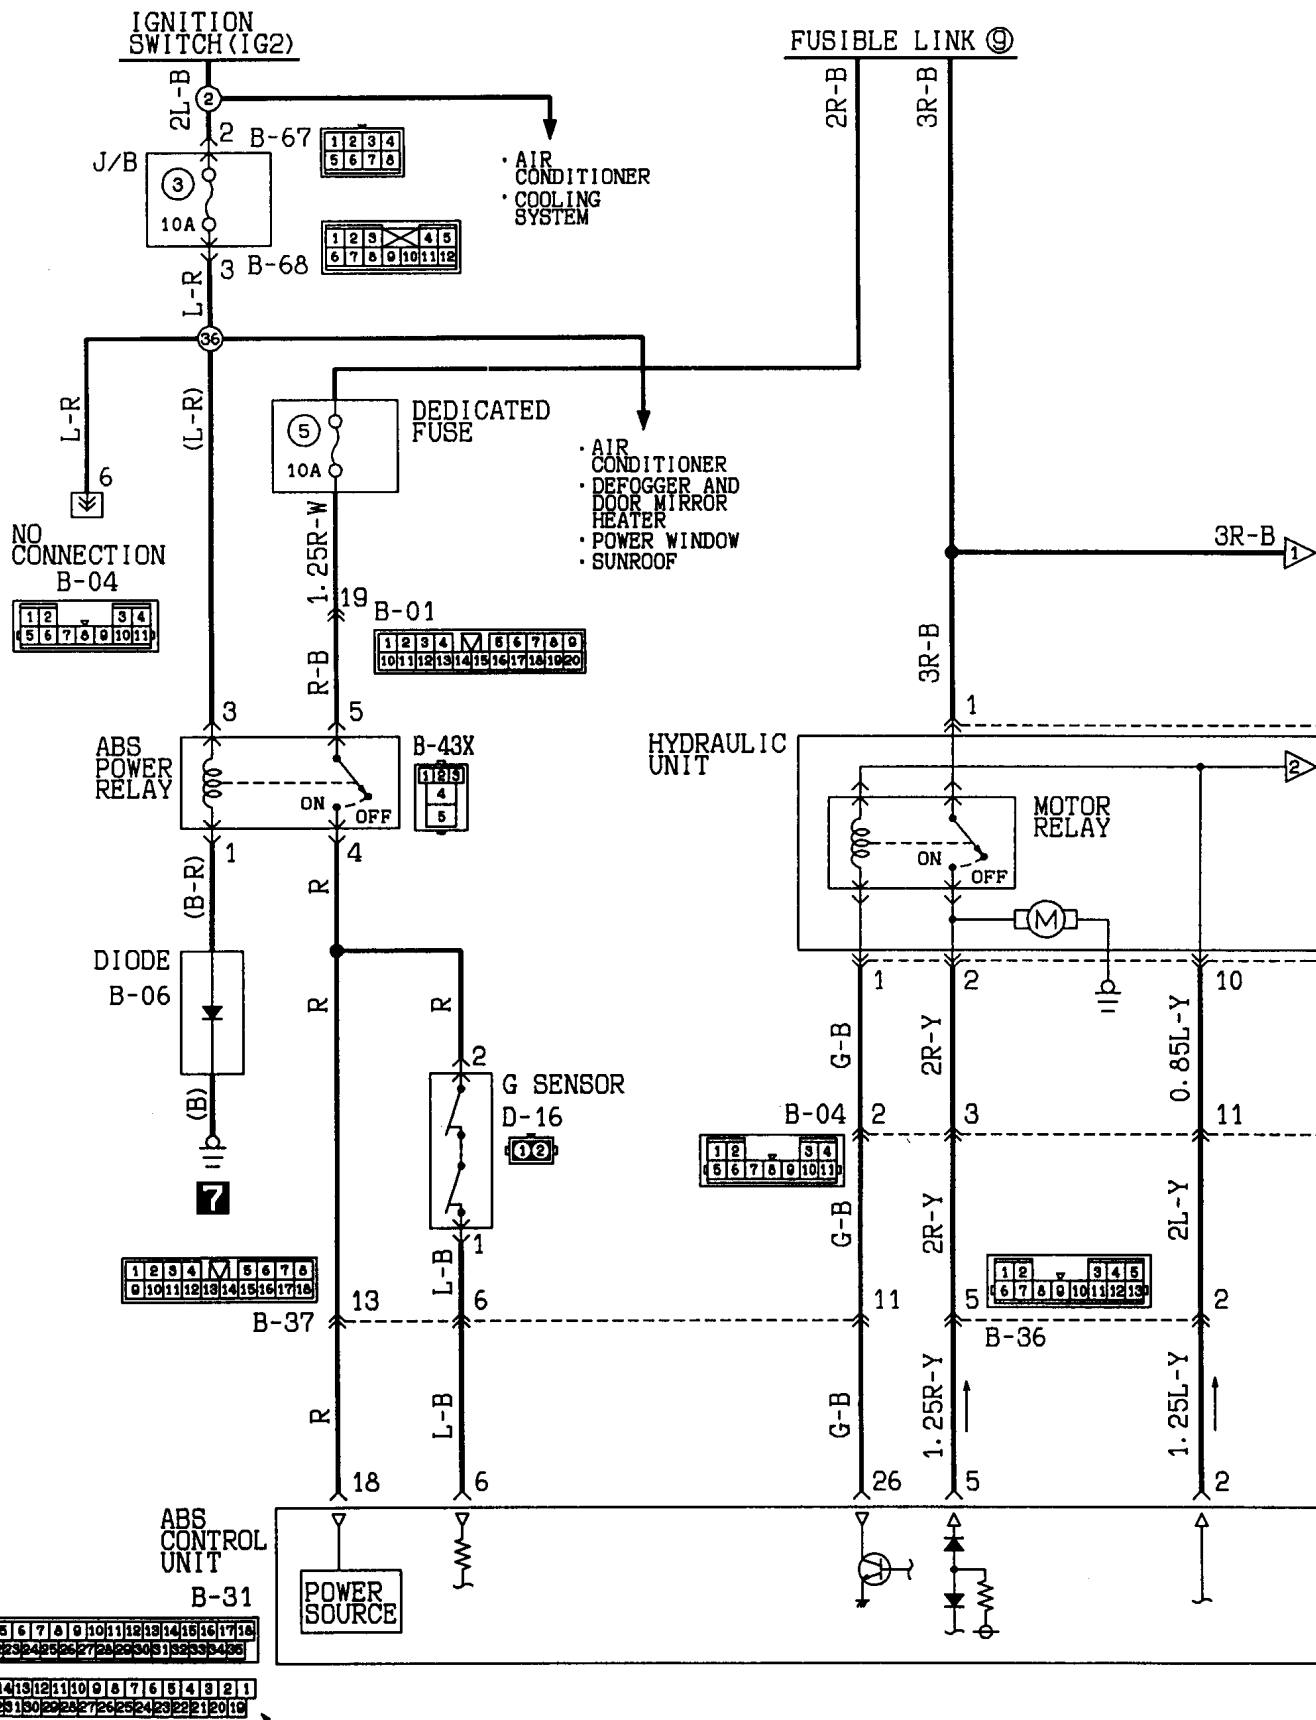

ANTI-LOCK BRAKE SYSTEM

Wagon<4WD (R. H. drive vehicles)>

Special tool connector for ABS inspection different from terminal No. inside circuit diagram.