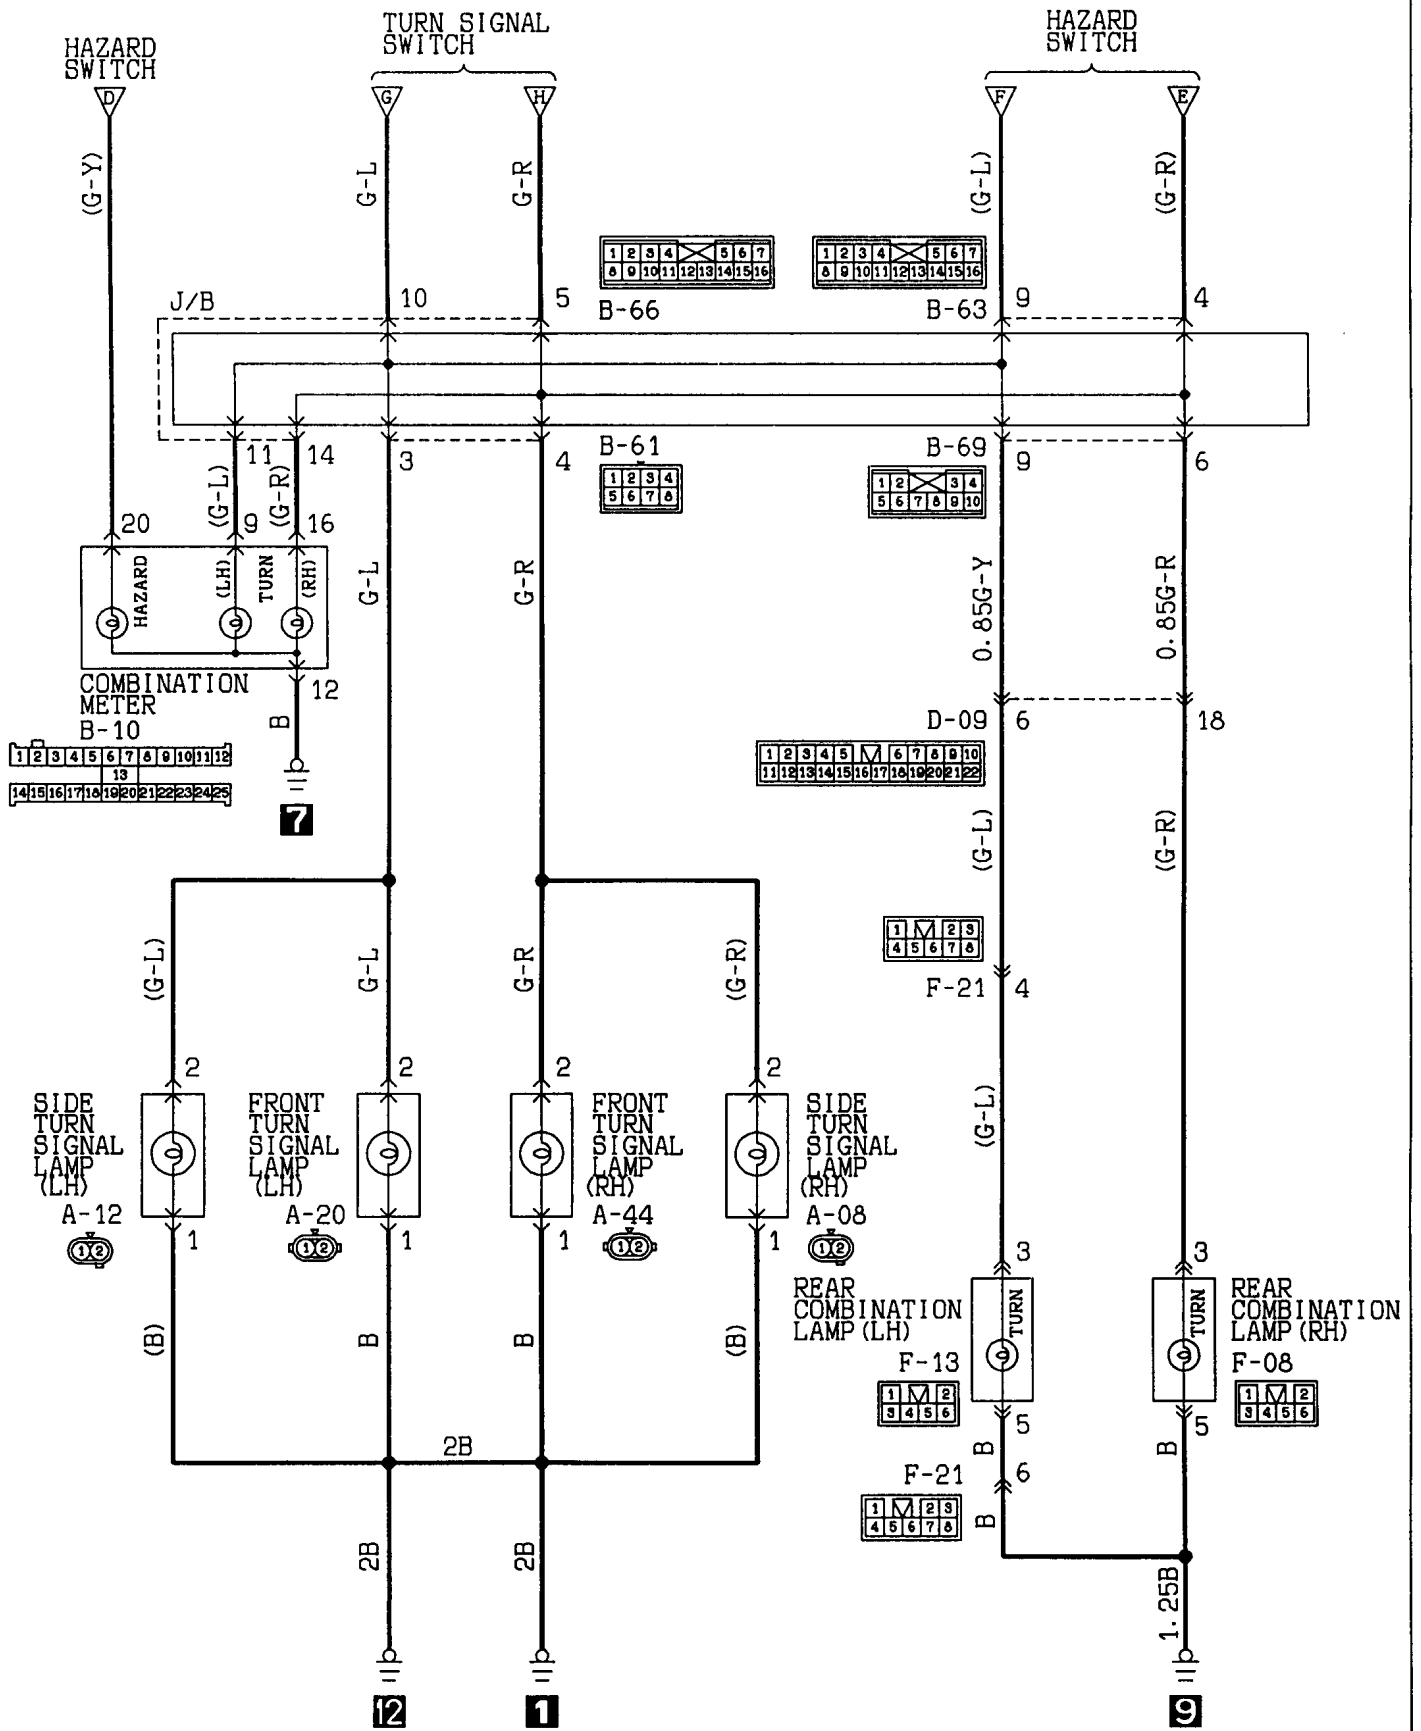

Wire colour code
B:Black LG:Light green G:Green L:Blue W:White Y:Yellow SB:Sky blue
BR:Brown O:Orange GR:Gray R:Red P:Pink V:Violet