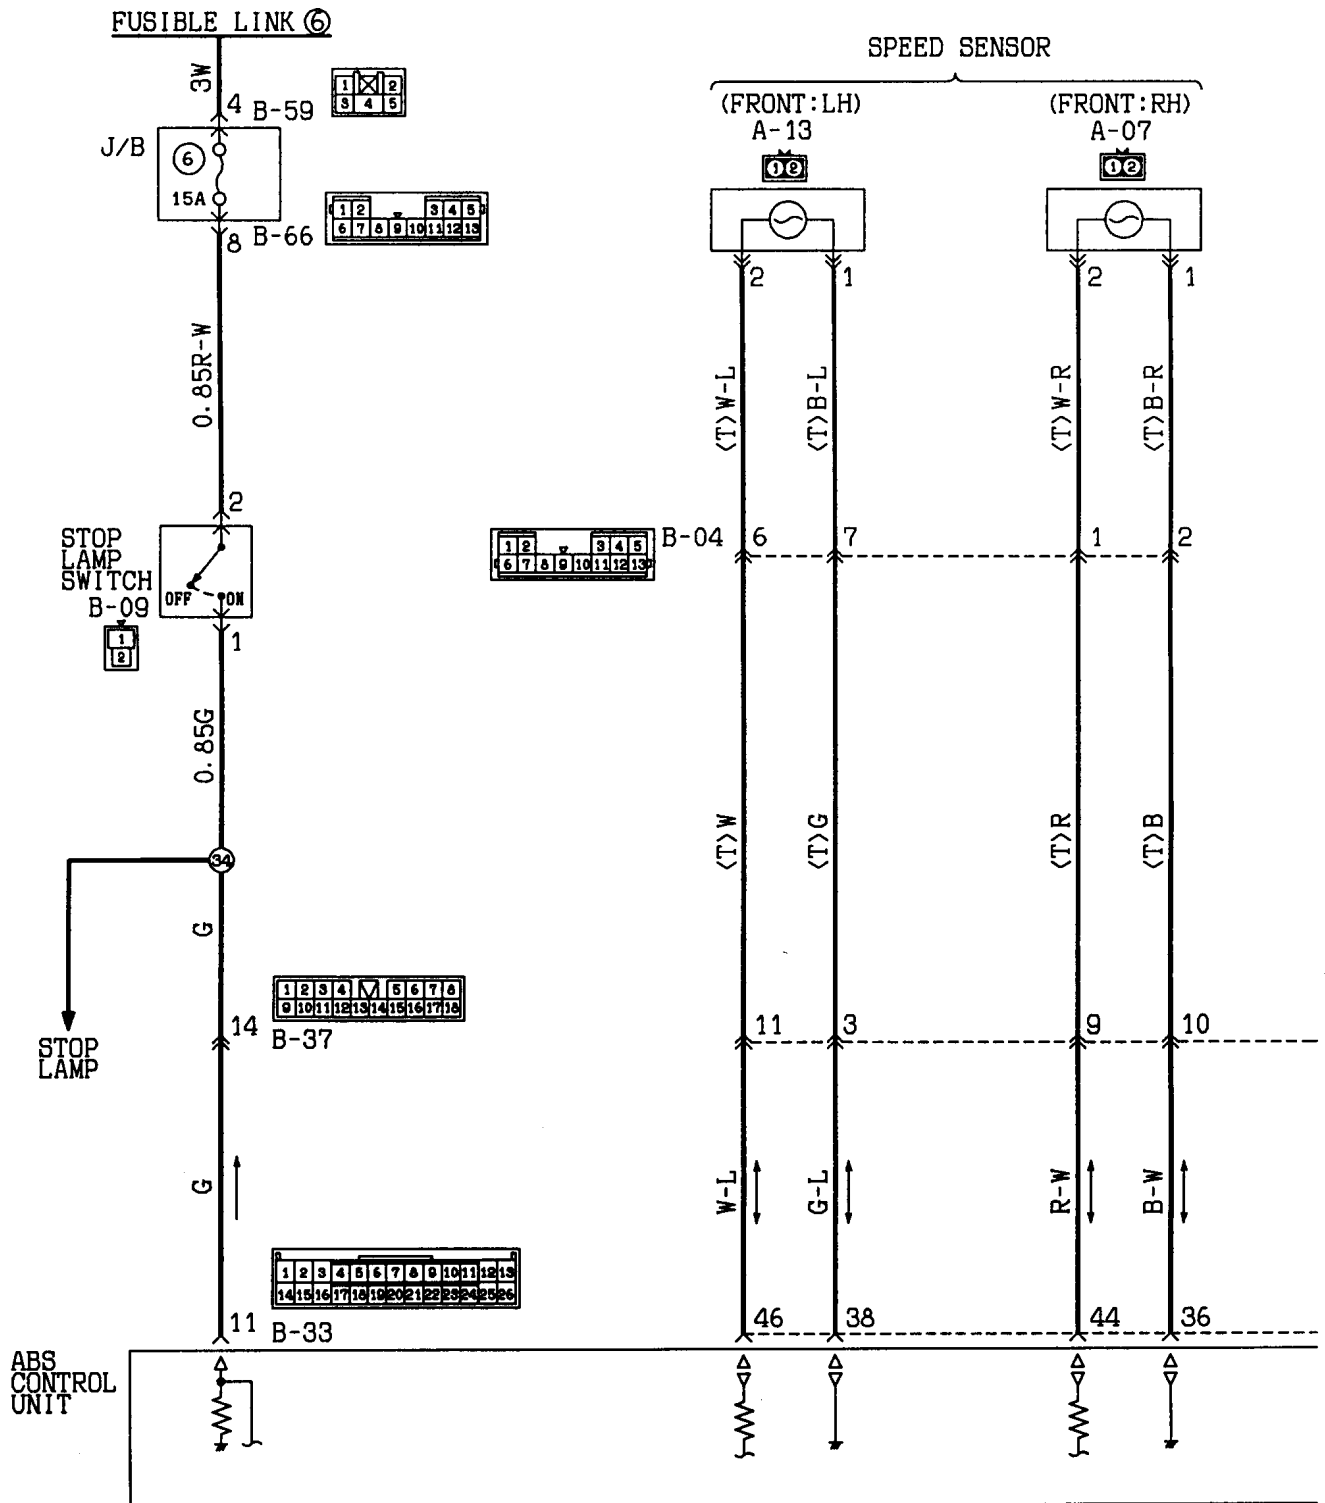

# ANTI-LOCK BRAKE SYSTEM

2WD<L.H. drive vehicles>

Wire colour code  
 B:Black LG:Light green G:Green L:Blue W:White Y:Yellow BB:Sky blue  
 BR:Brown O:Orange GR:Gray R:Red P:Pink V:Violet

Wire colour code  
 B:Black LG:Light green G:Green L:Blue W:White Y:Yellow SB:Sky blue  
 BR:Brown O:Orange GR:Gray R:Red P:Pink V:Violet