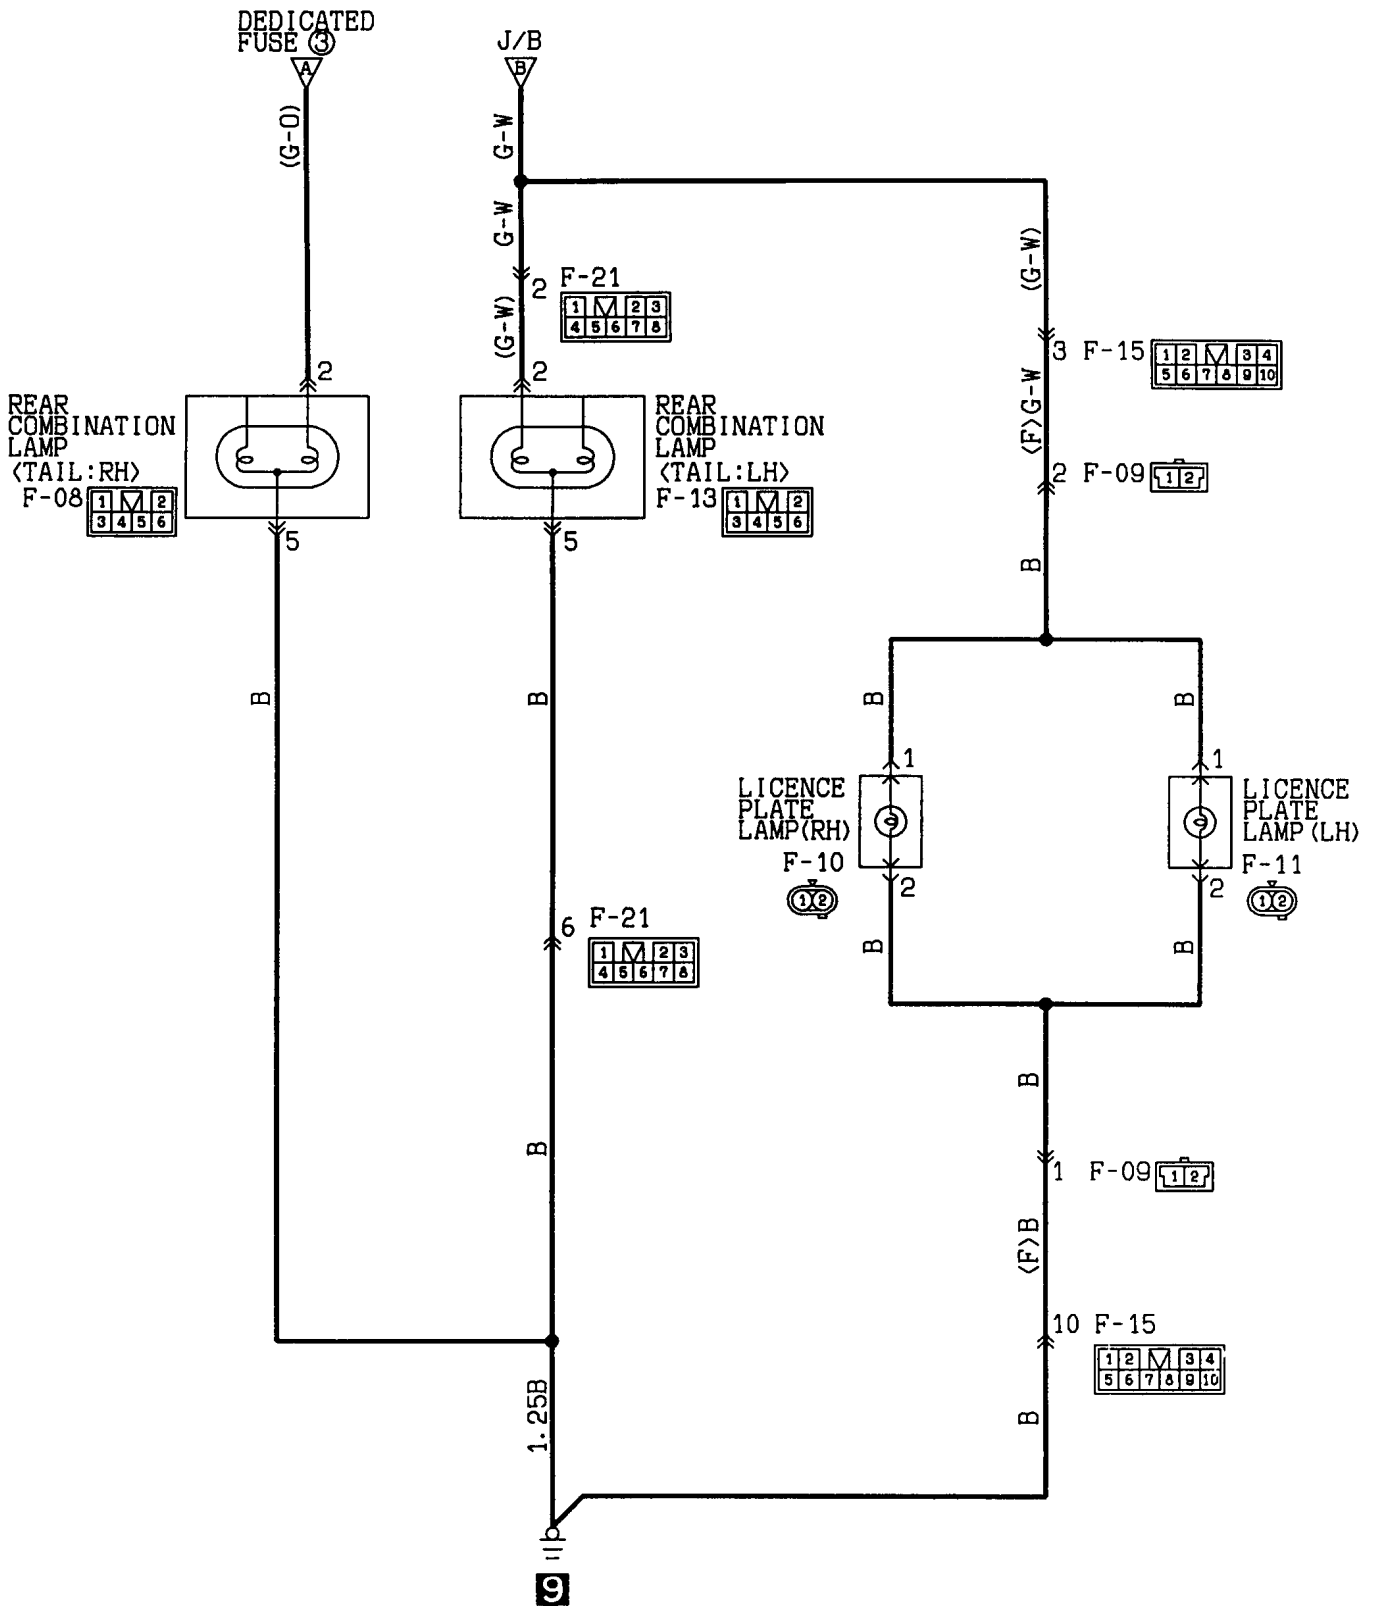

# TAIL LAMP, POSITION LAMP, LICENCE PLATE LAMP AND LIGHTING MONITOR BUZZER

Wagon<L. H. drive vehicles>

Wire colour code  
 B:Black LG:Light green G:Green L:Blue W:White Y:Yellow SB:Sky blue  
 BR:Brown O:Orange GR:Gray R:Red P:Pink V:Violet