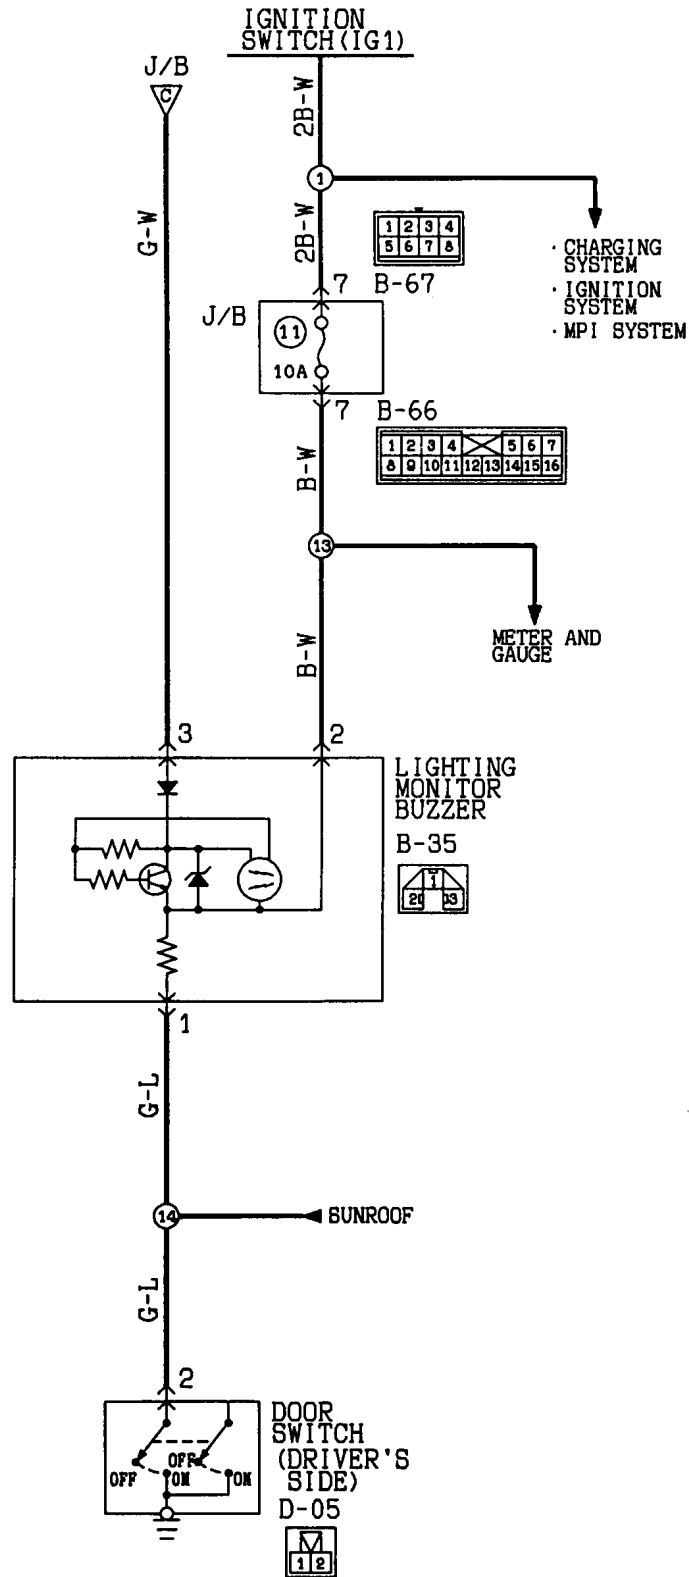

Wire colour code
B:Black LG:Light green G:Green L:Blue W:White Y:Yellow SB:Sky blue
BR:Brown O:Orange GR:Gray R:Red P:Pink V:Violet