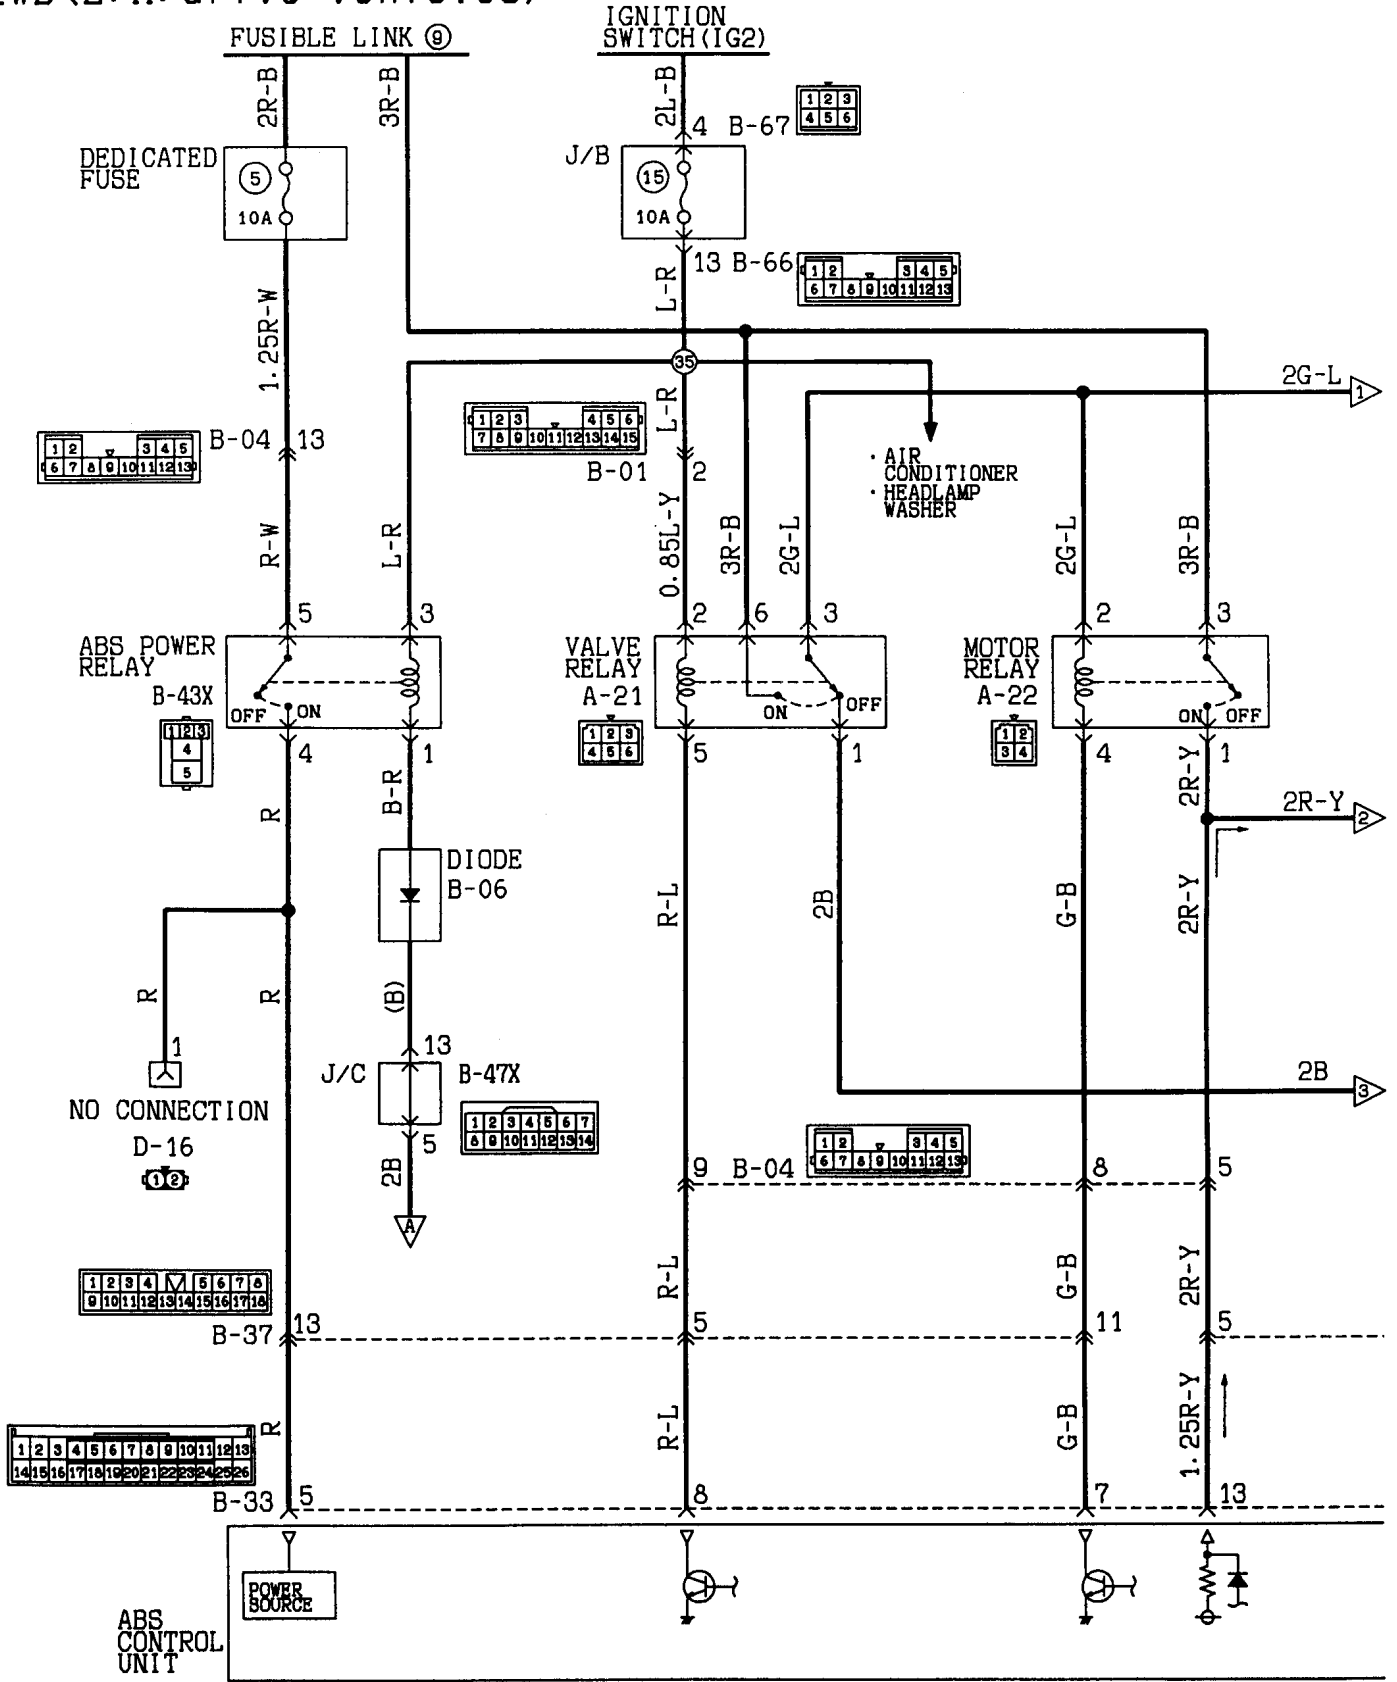

ANTI-LOCK BRAKE SYSTEM

2WD<L.H. drive vehicles>

Wire colour code
B:Black LG:Light green G:Green L:Blue W:White Y:Yellow BB:Sky blue
BR:Brown O:Orange GR:Gray R:Red P:Pink V:Violet