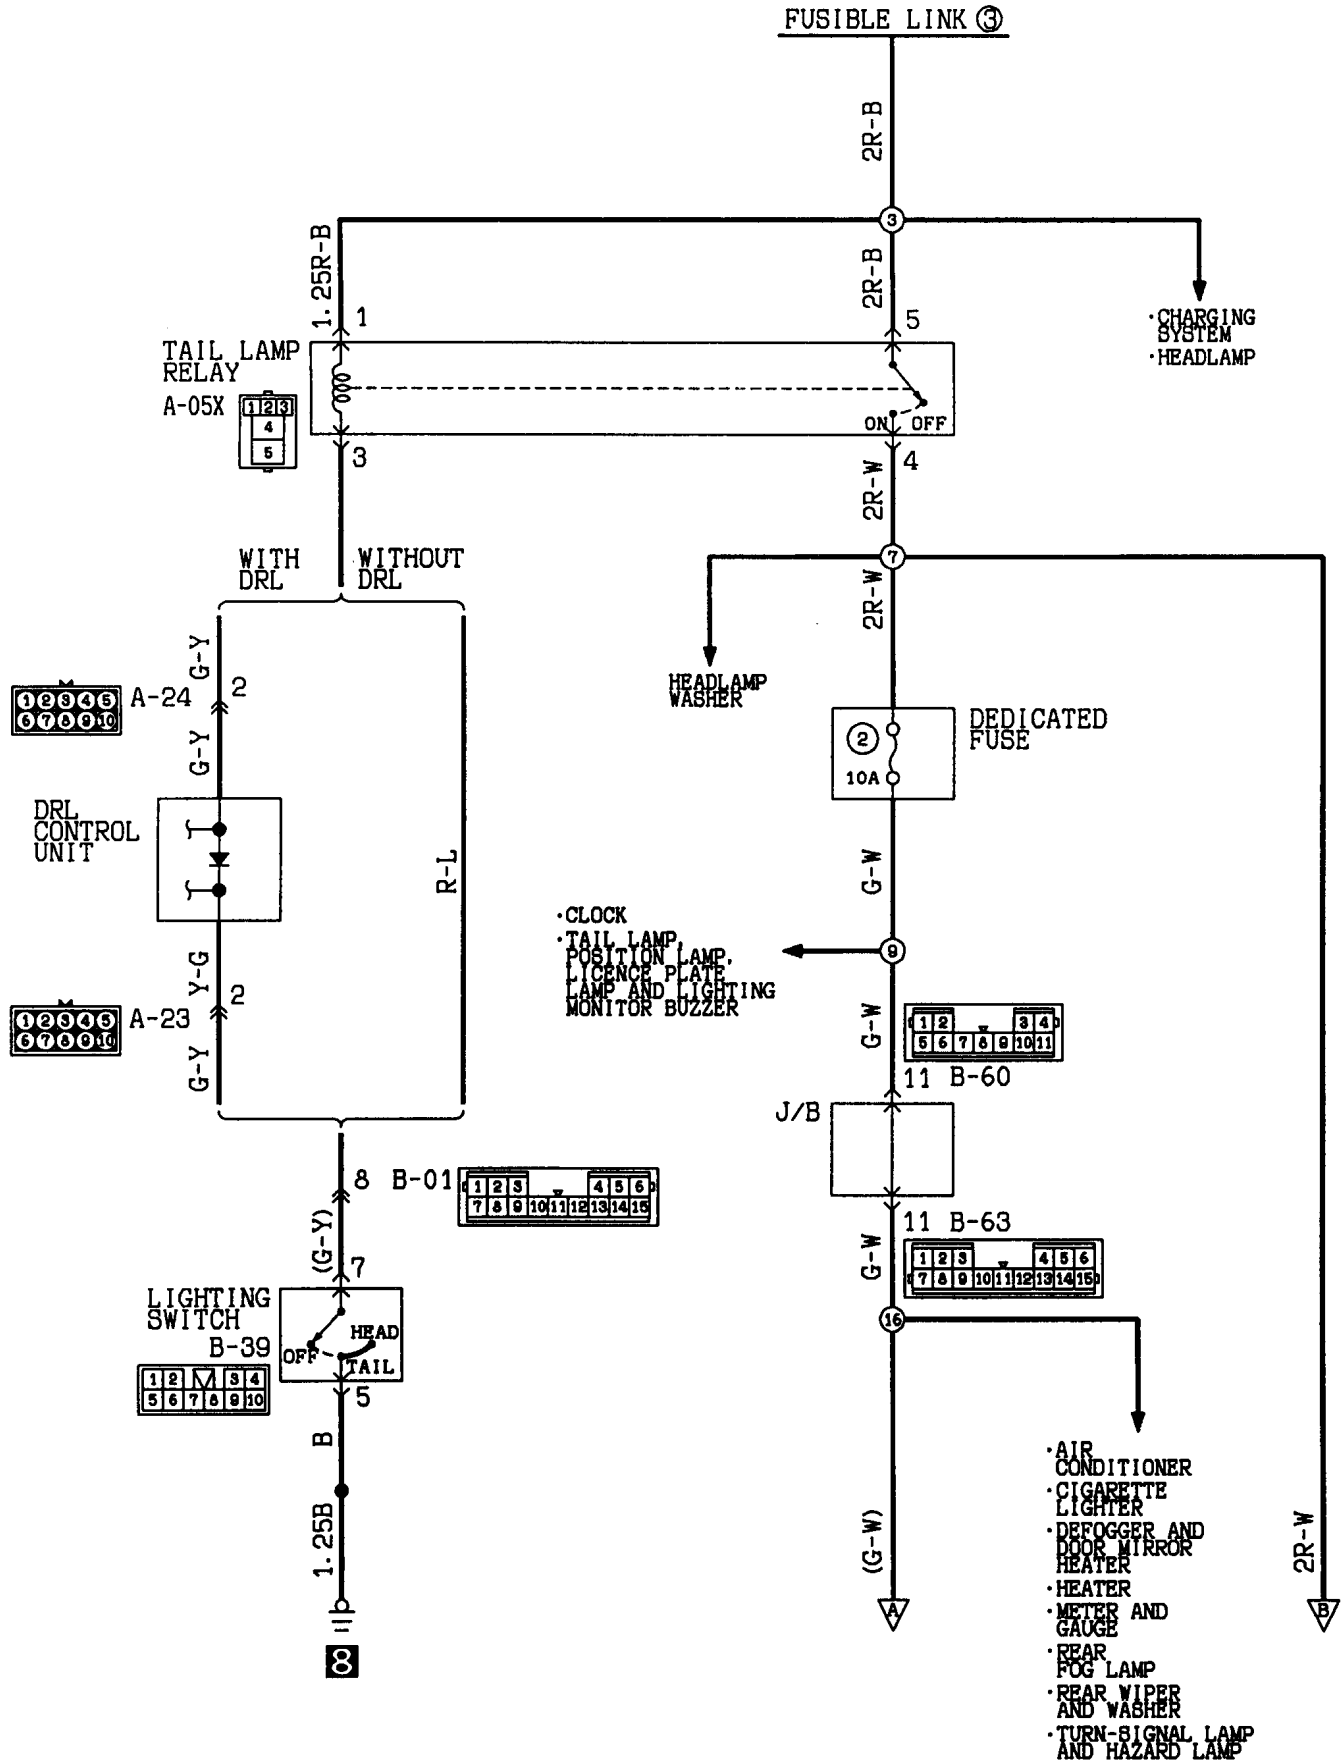

FRONT FOG LAMP
L.H. drive vehicles