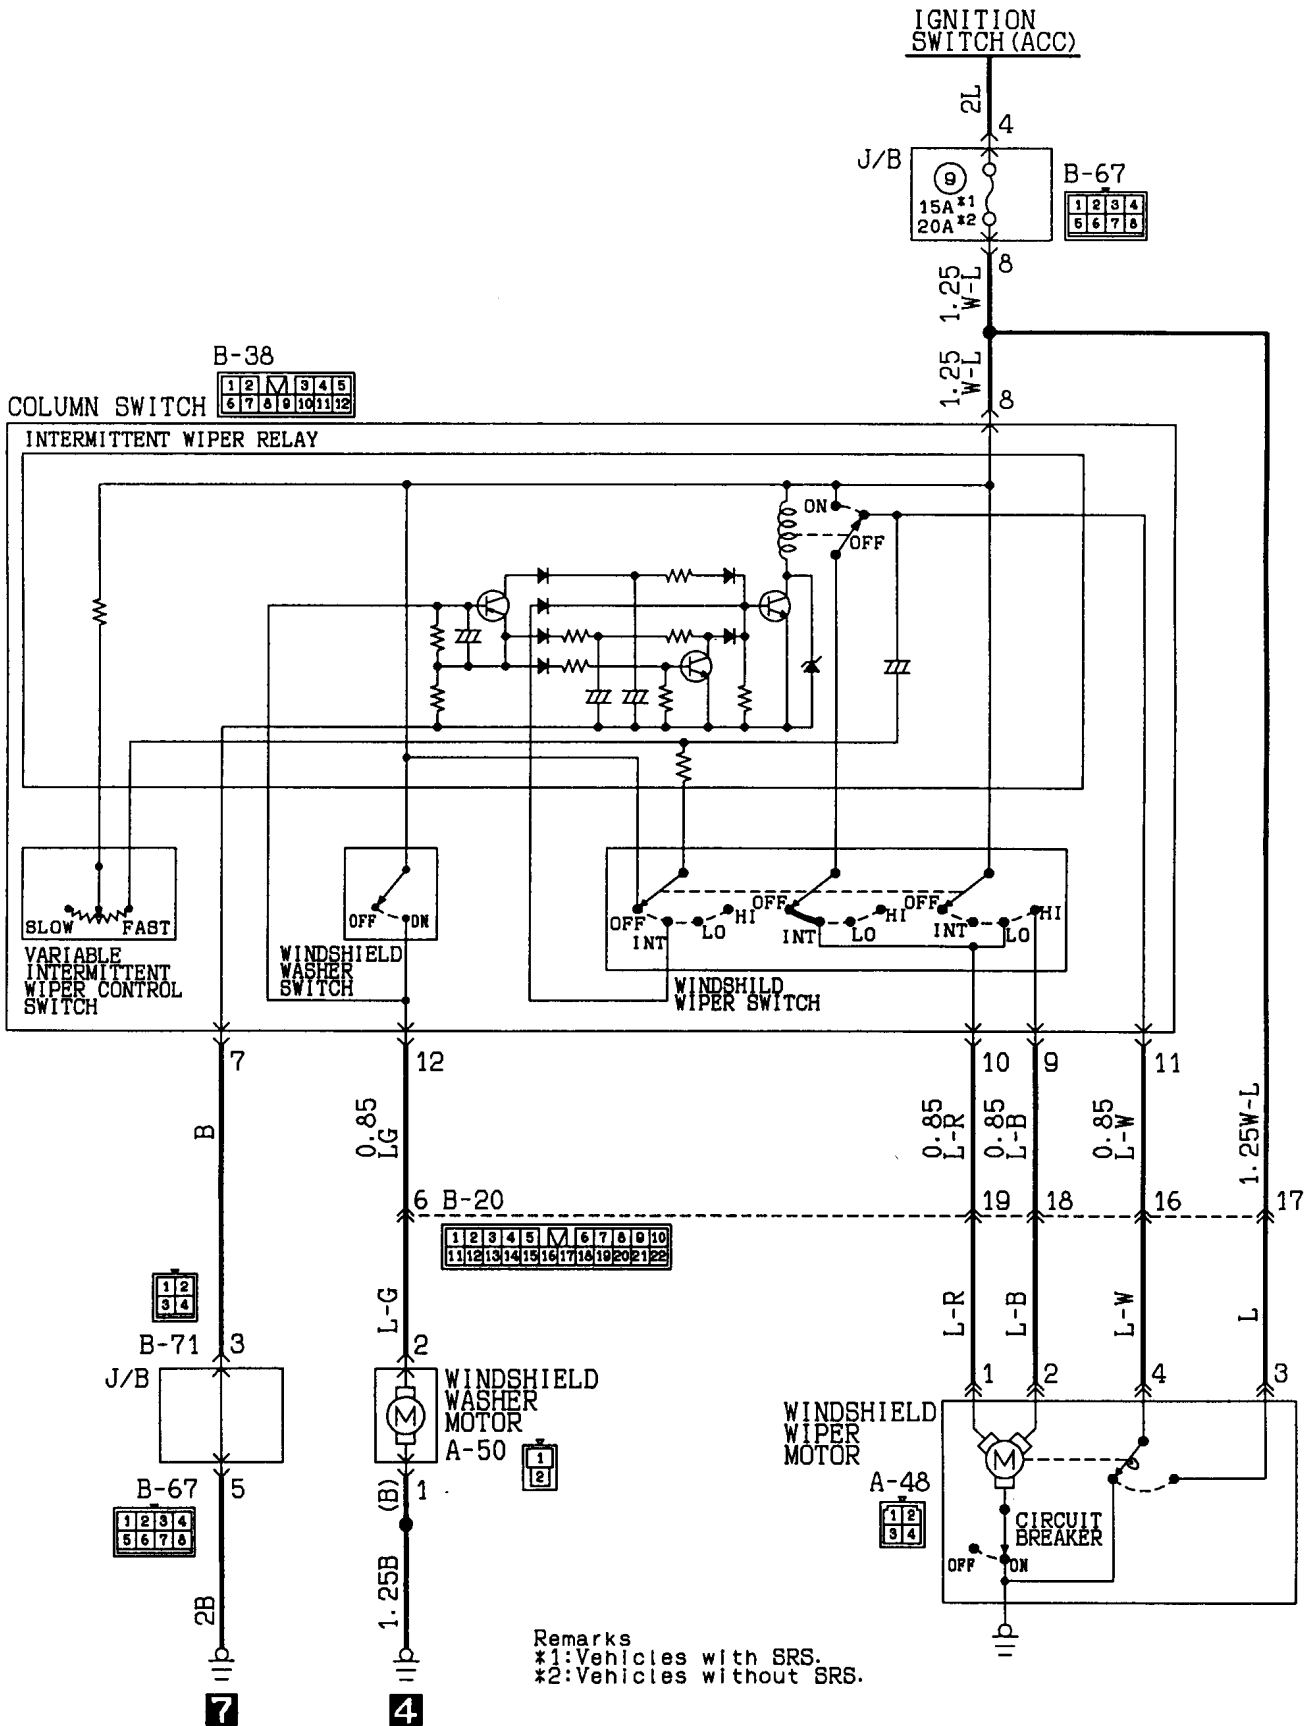

WINDSHIELD WIPER AND WASHER
R.H. drive vehicles

Wire colour code

B:Black LG:Light green G:Green L:Blue W:White Y:Yellow SB:Sky blue
BR:Brown O:Orange GR:Gray R:Red P:Pink V:Violet