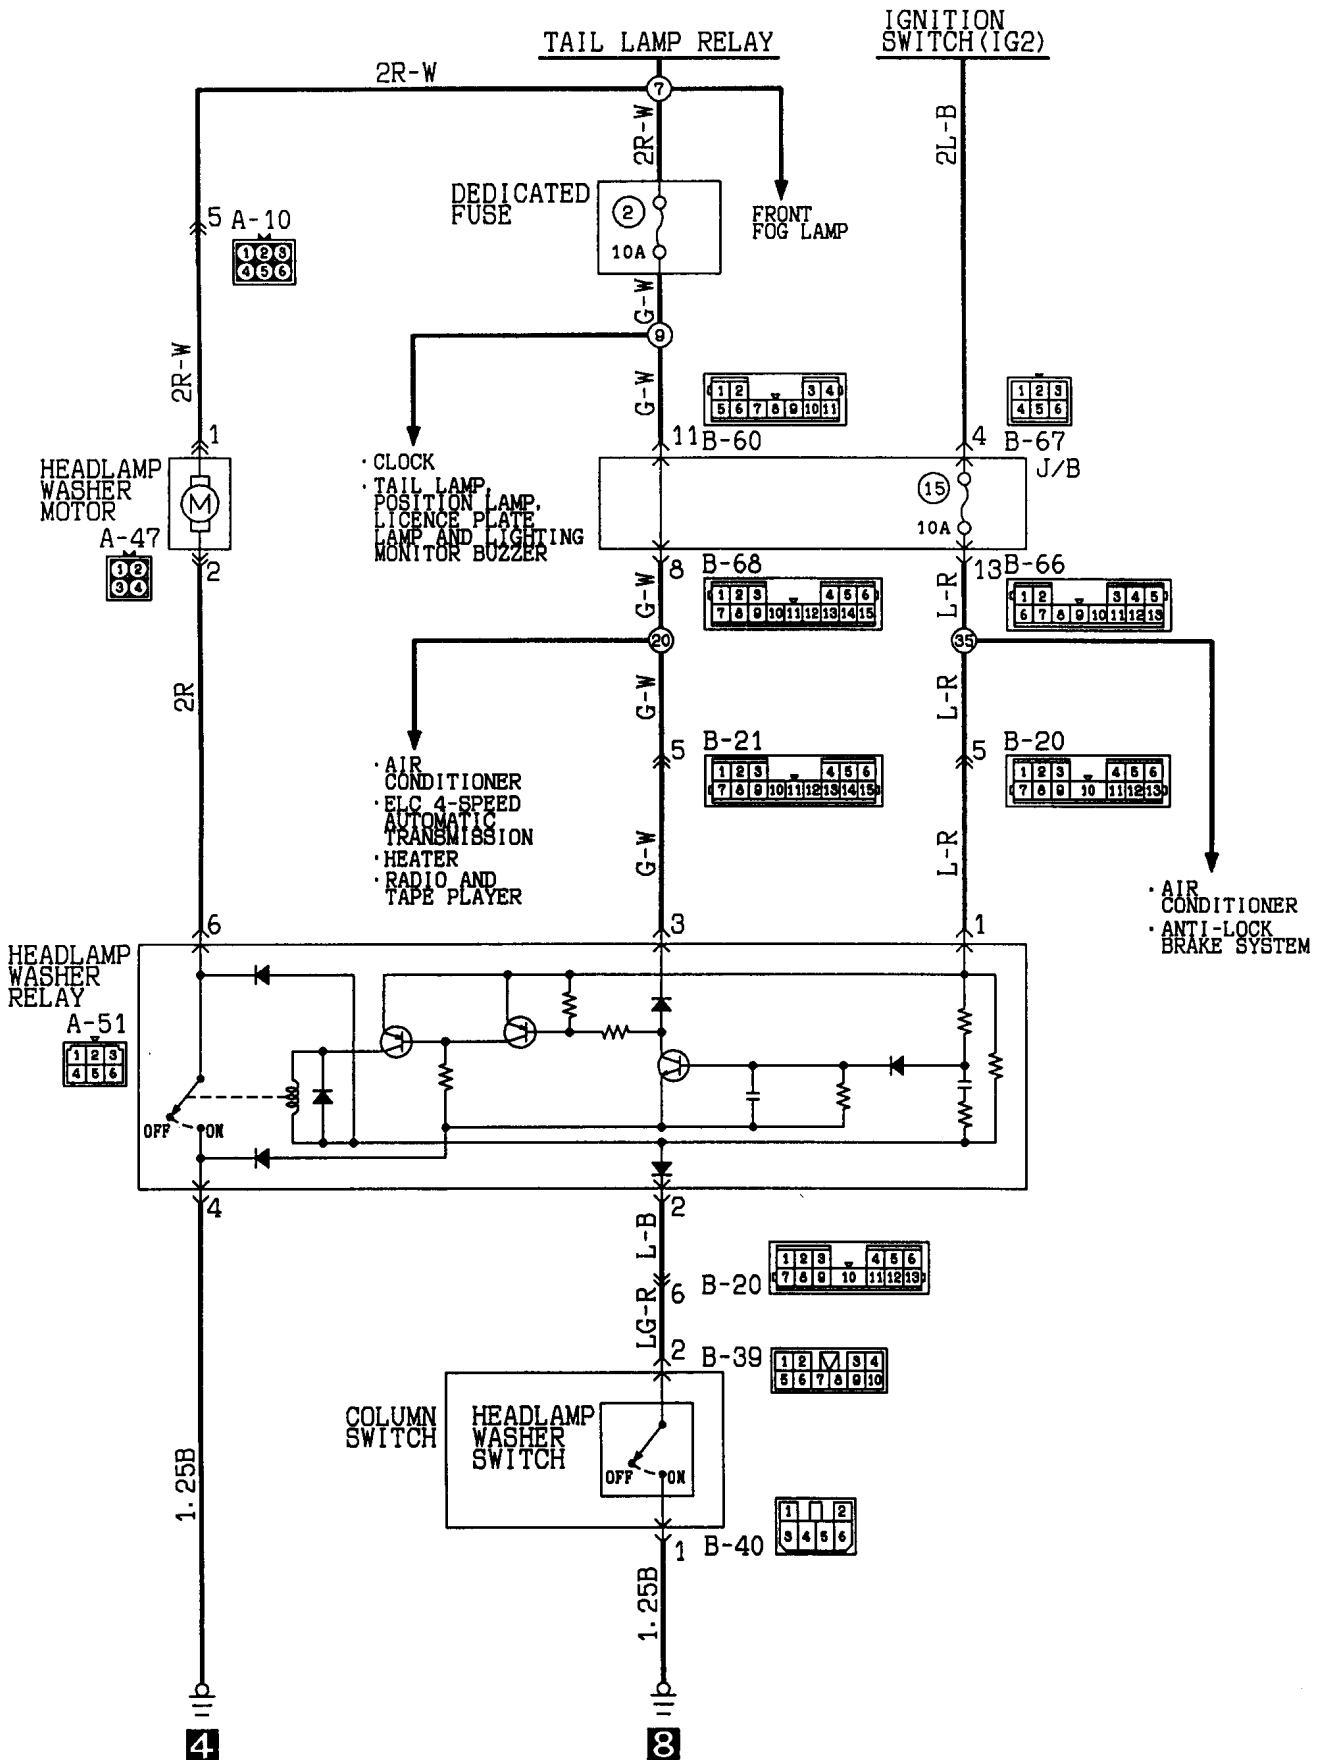

CXE3-W-7HE13E00A

WINDSHIELD WIPER AND WASHER  
R.H. drive vehicles

Wire colour code

B:Black LG:Light green G:Green L:Blue W:White Y:Yellow SB:Sky blue  
BR:Brown O:Orange GR:Gray R:Red P:Pink V:Violet

HEADLAMP WASHER