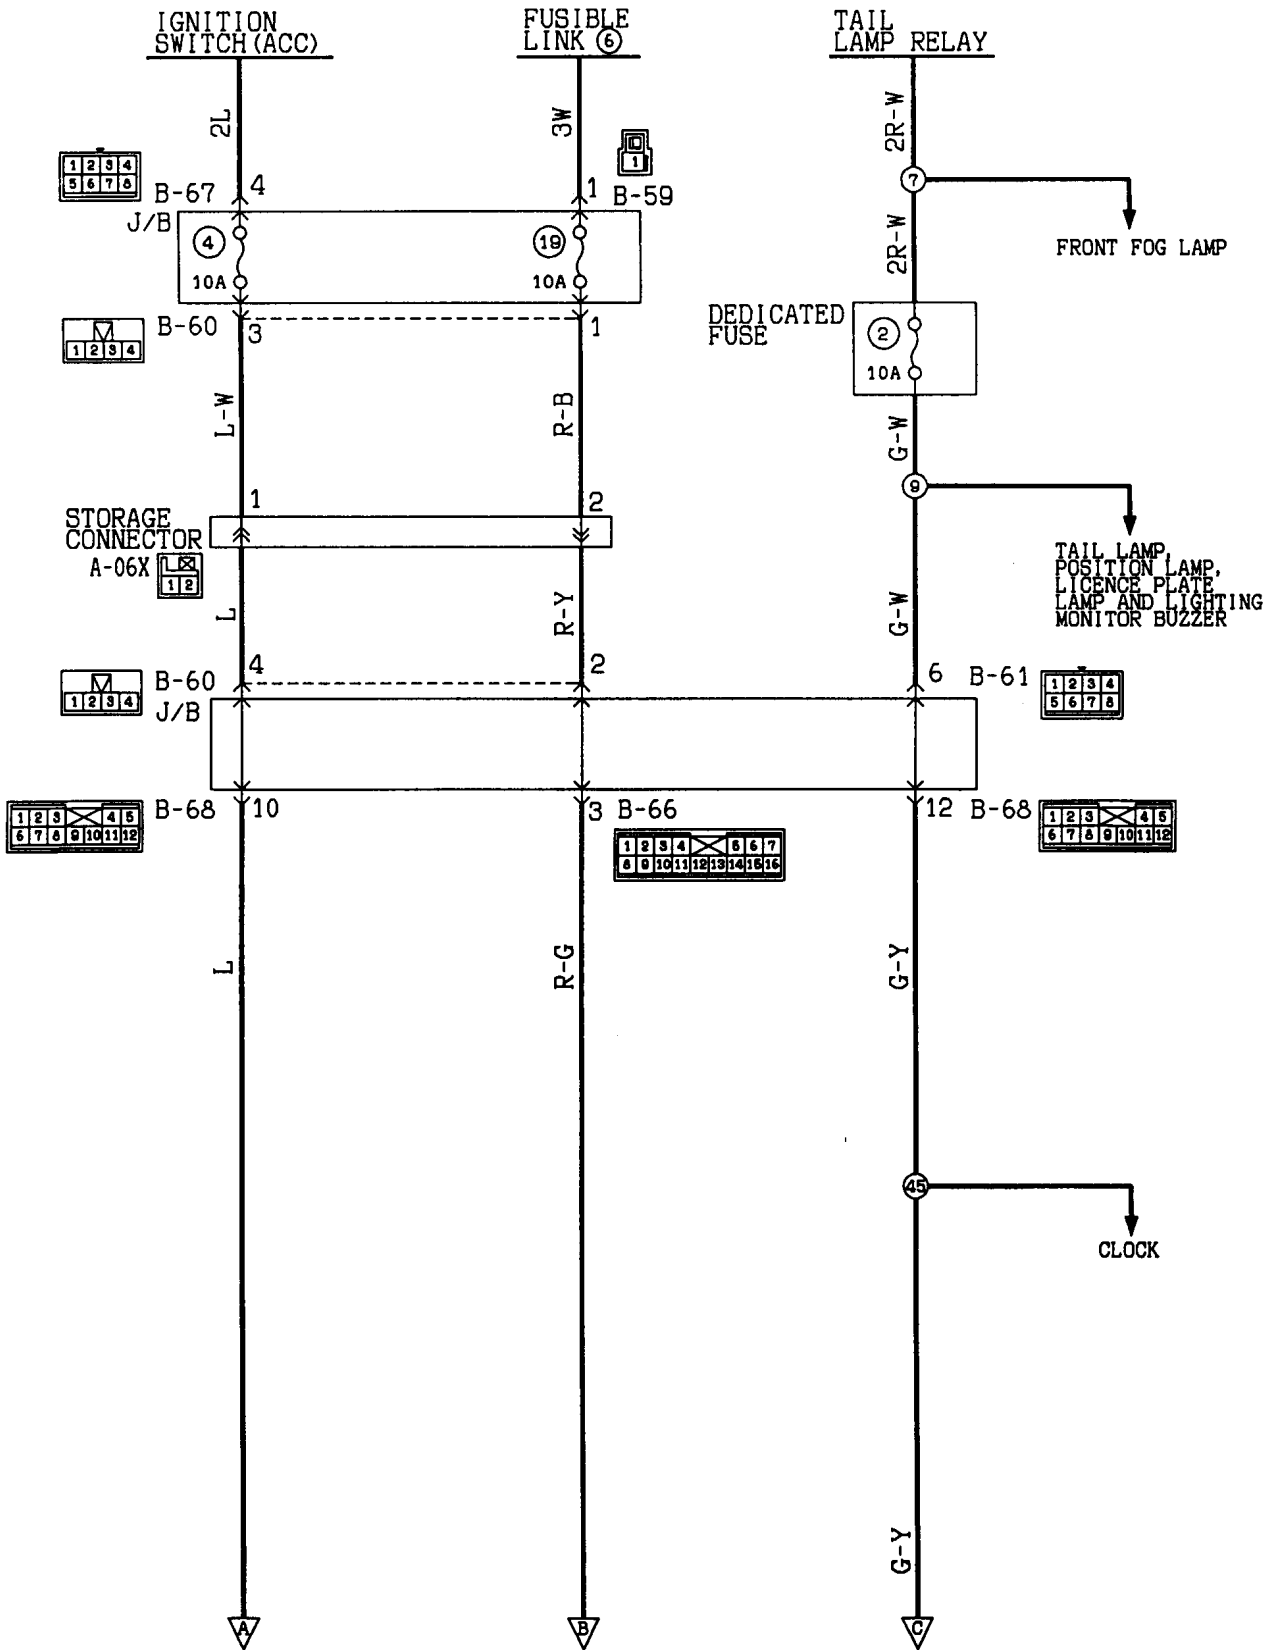

RADIO AND TAPE PLAYER

Wagon (R.H. drive vehicles)