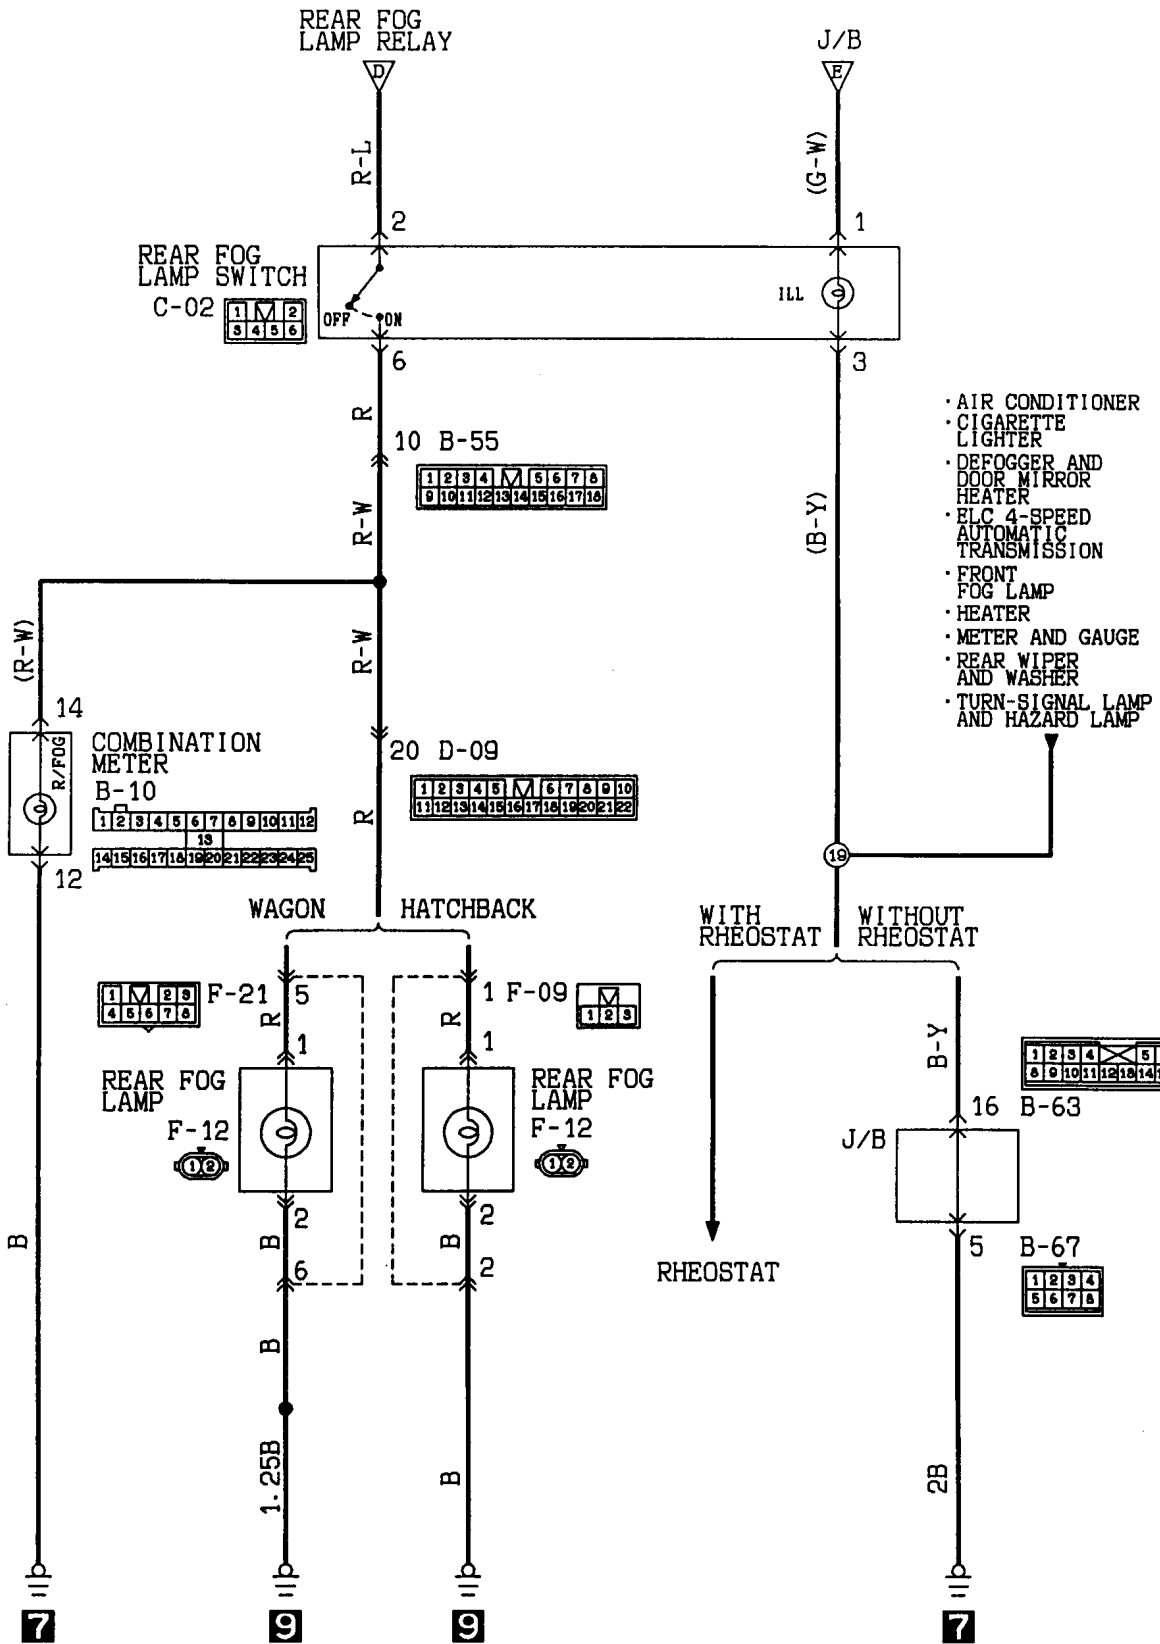

Wire colour code
B:Black LG:Light green G:Green L:Blue W:White Y:Yellow SB:Sky blue
BR:Brown O:Orange GR:Gray R:Red P:Pink V:Violet