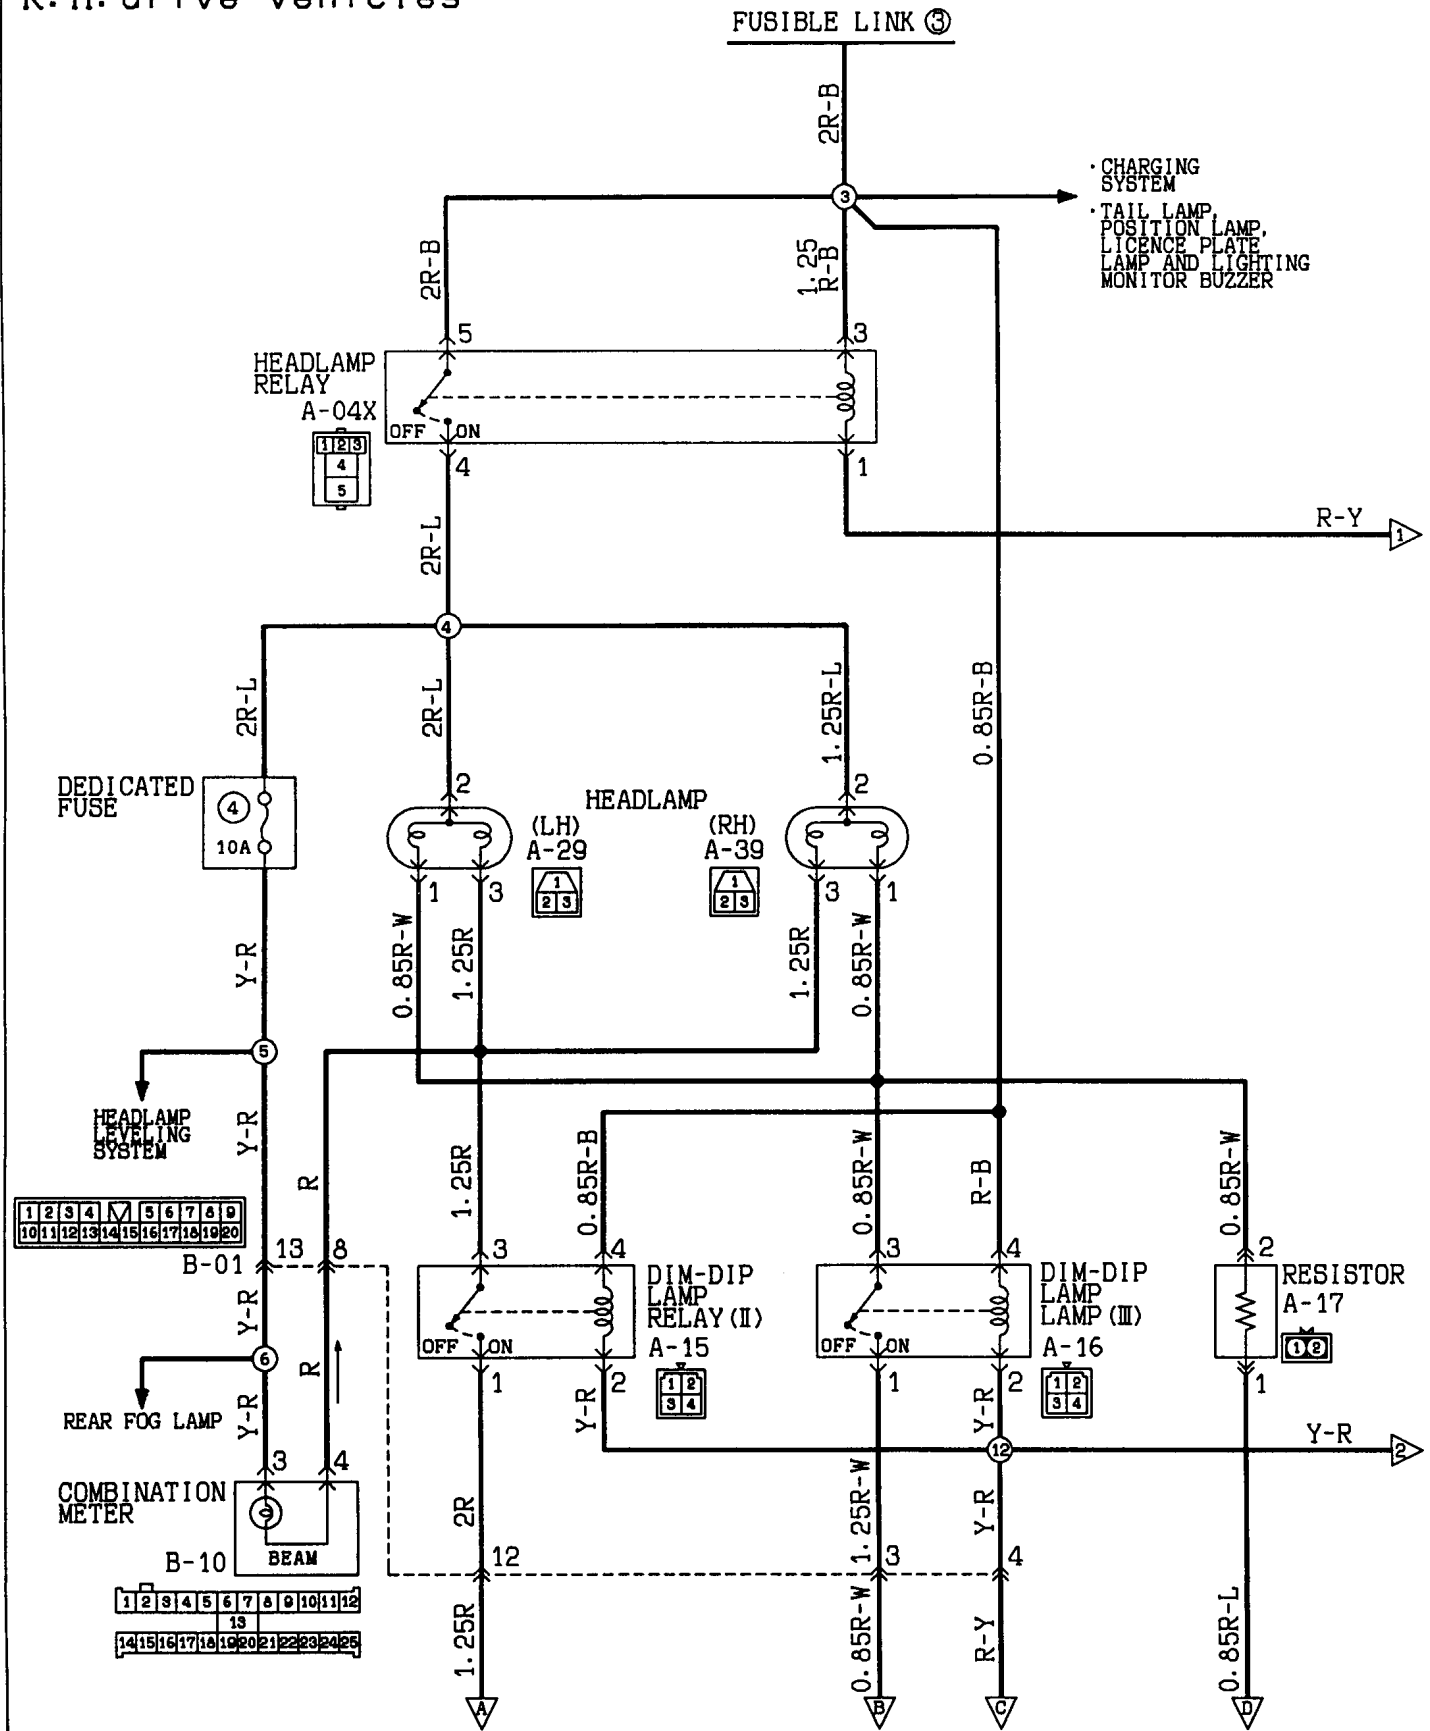

HEADLAMP
R. H. drive vehicles

- CHARGING SYSTEM
- TAIL LAMP, POSITION LAMP, LICENCE PLATE LAMP AND LIGHTING MONITOR BUZZER

Wire colour code
B:Black LG:Light green G:Green L:Blue W:White Y:Yellow SB:Sky blue
BR:Brown O:Orange GR:Gray R:Red P:Pink V:Violet