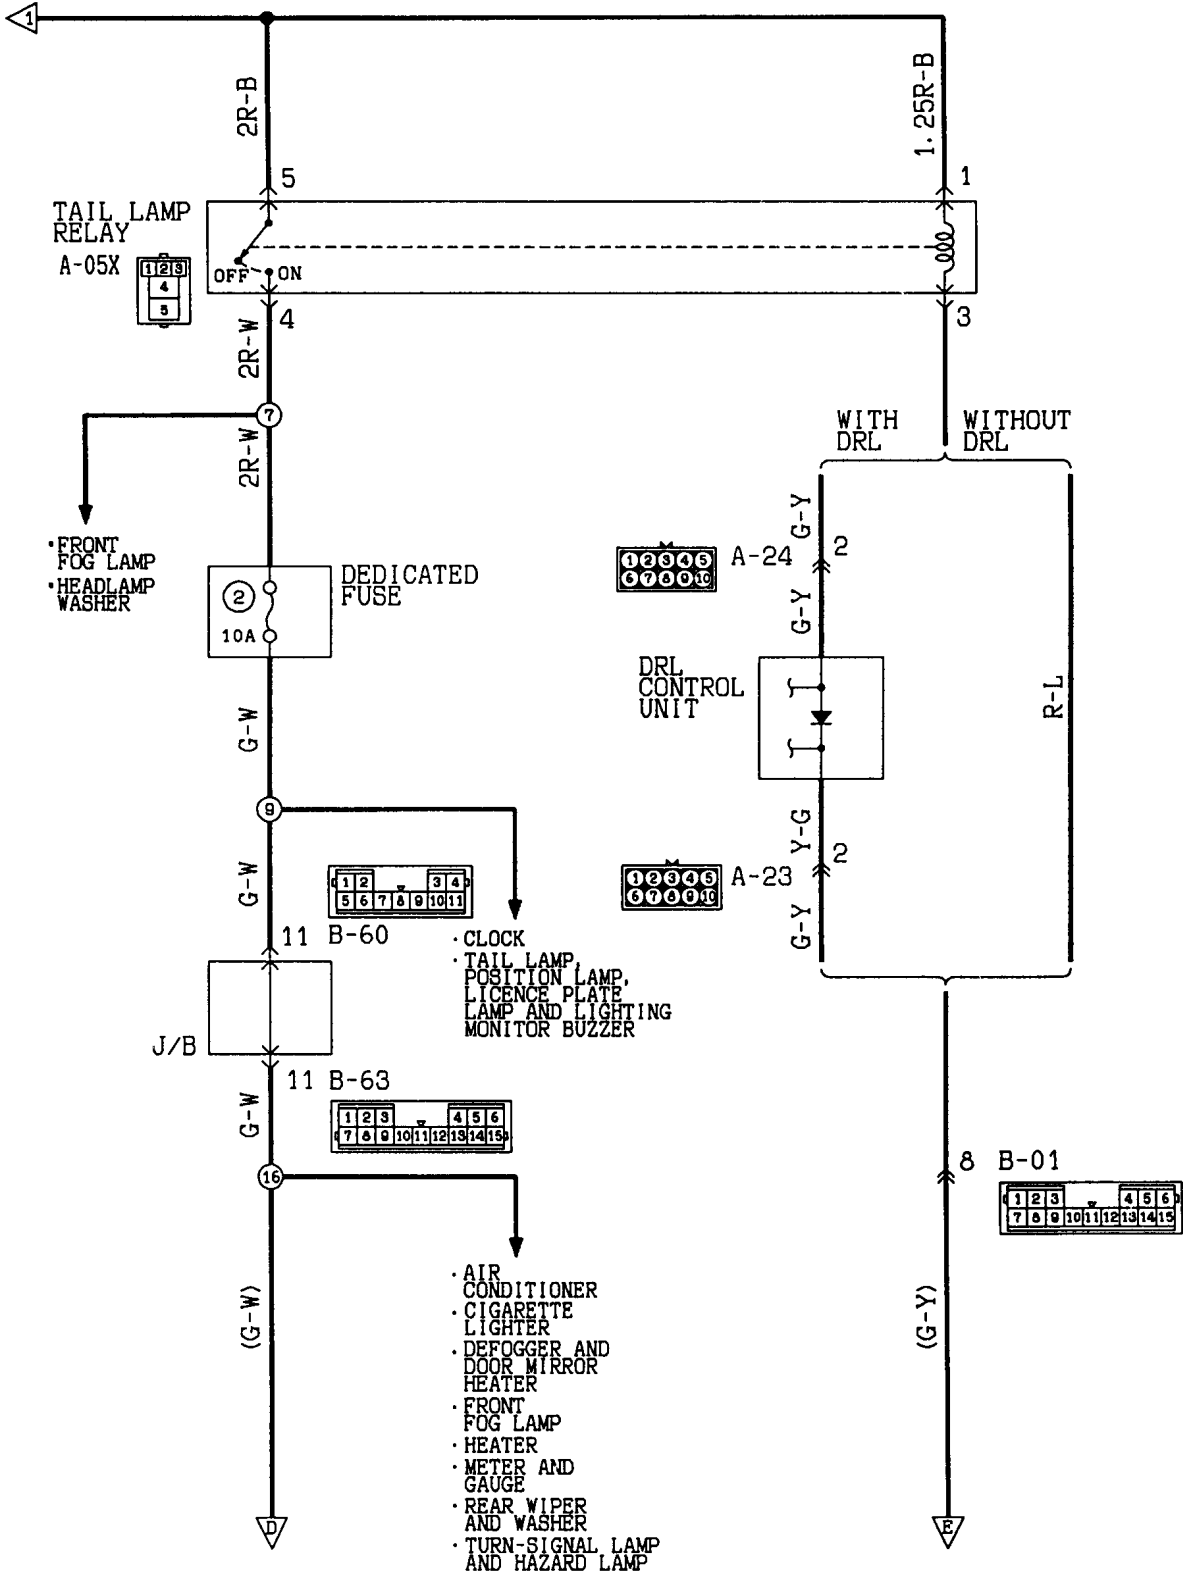

Wire colour code
B:Black LG:Light green G:Green L:Blue W:White Y:Yellow SB:Sky blue
BR:Brown O:Orange GR:Gray R:Red P:Pink V:Violet