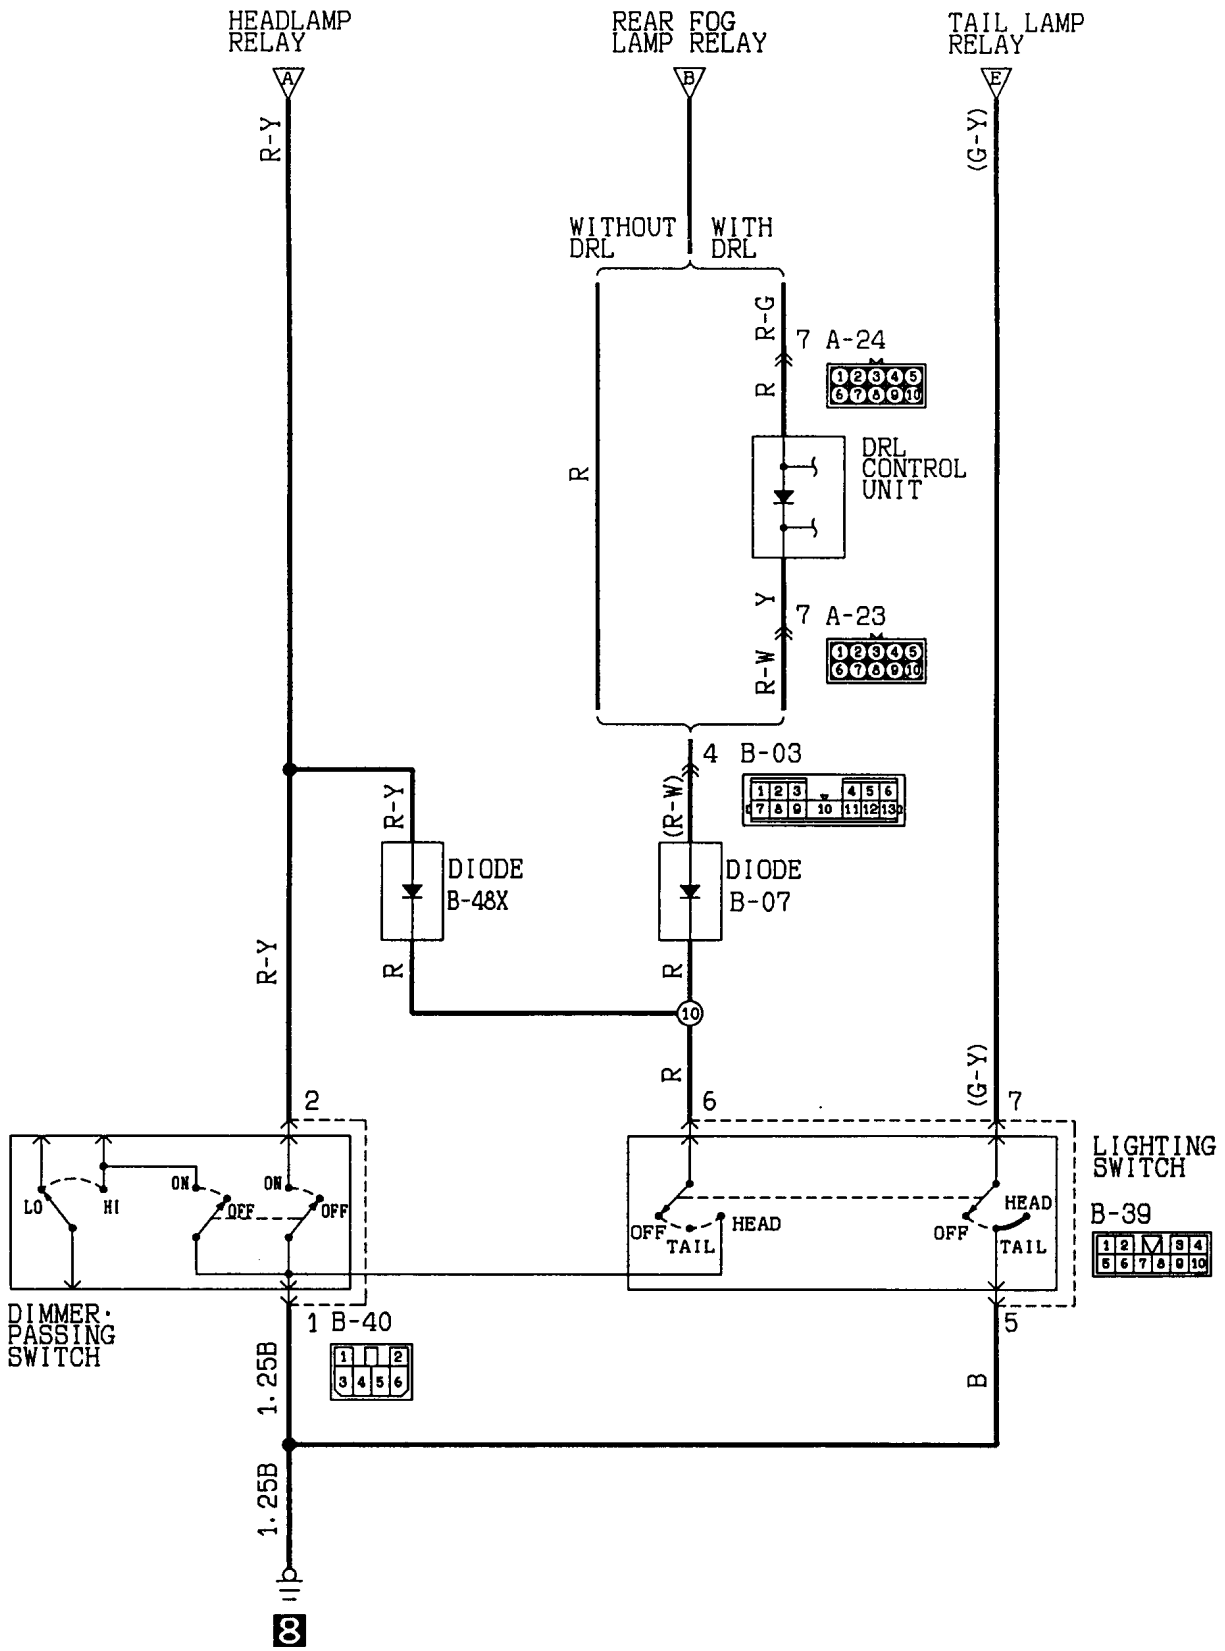

# REAR FOG LAMP

L.H. drive vehicles

Wire colour code  
B:Black LG:Light green G:Green L:Blue W:White Y:Yellow SB:Sky blue  
BR:Brown O:Orange GR:Gray R:Red P:Pink V:Violet

Wire colour code  
B:Black LG:Light green G:Green L:Blue W:White Y:Yellow SB:Sky blue  
BR:Brown O:Orange GR:Gray R:Red P:Pink V:Violet