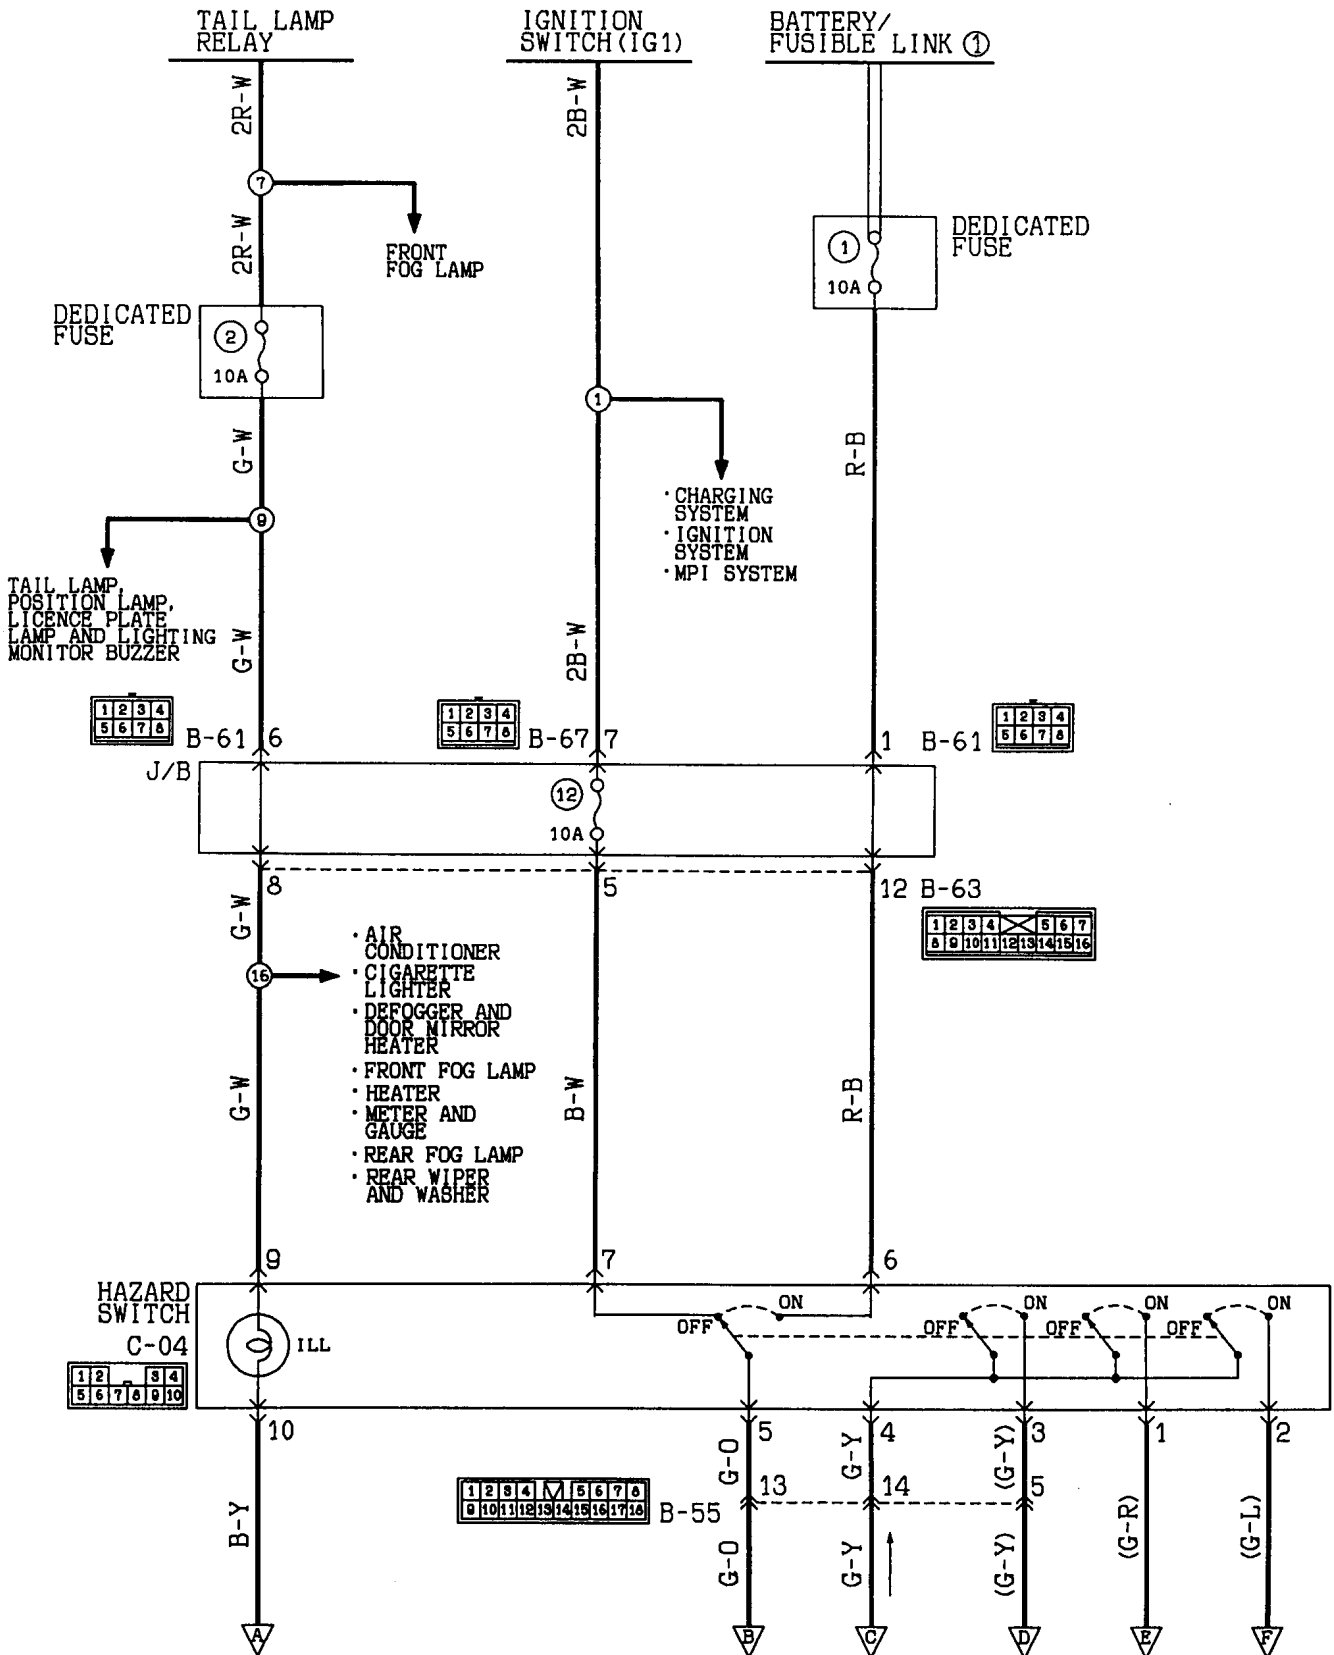

TURN-SIGNAL LAMP AND HAZARD LAMP

Wagon (R. H. drive vehicles)

Wire colour code
B:Black LG:Light green G:Green L:Blue W:White Y:Yellow SB:Sky blue
BR:Brown O:Orange GR:Gray R:Red P:Pink V:Violet