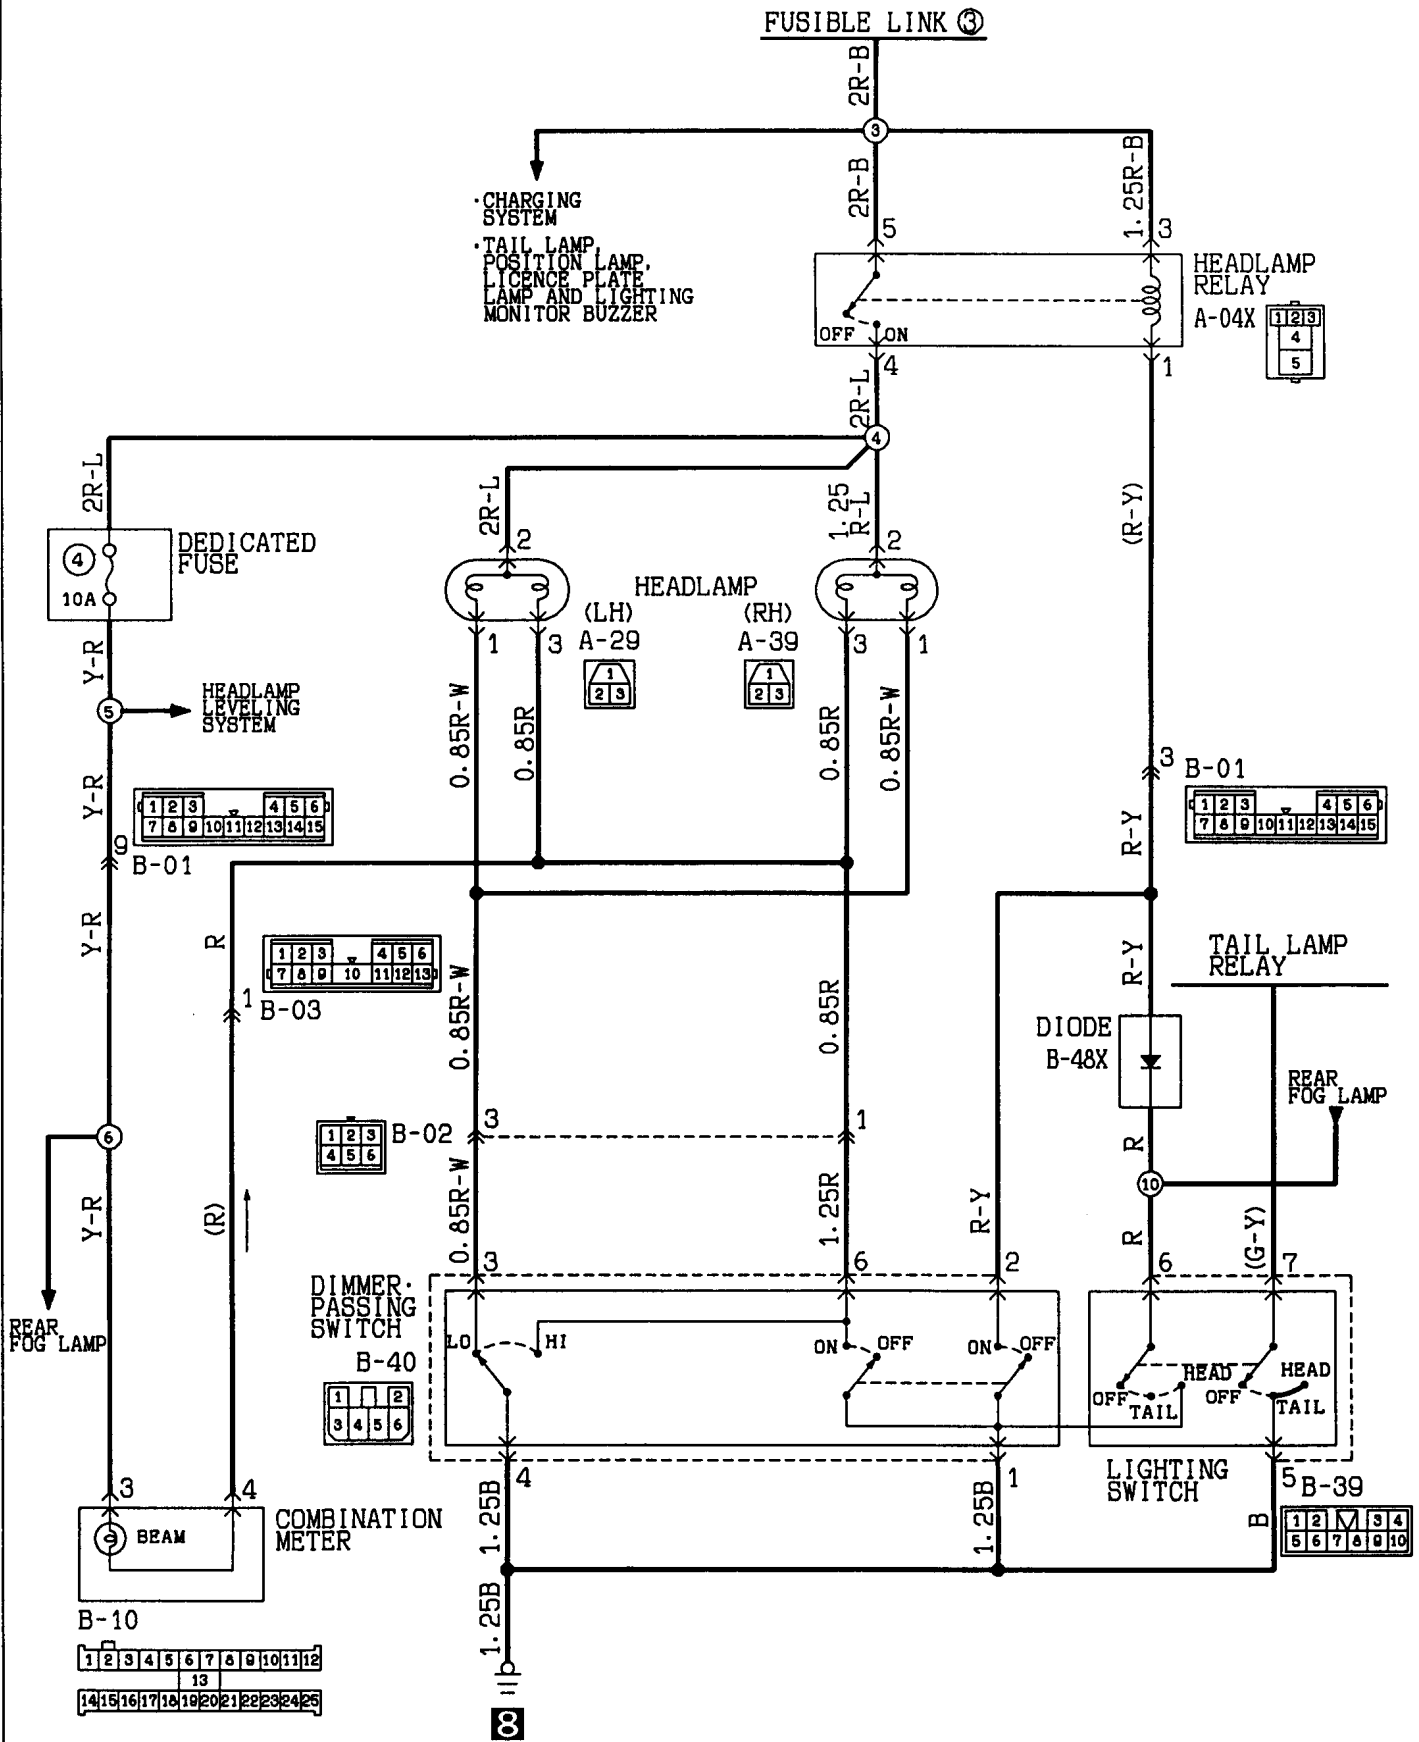

HEADLAMP

L.H. drive vehicles without daytime running lamp

Wire colour code
B:Black LG:Light green G:Green L:Blue W:White Y:Yellow SB:Sky blue
BR:Brown O:Orange GR:Gray R:Red P:Pink V:Violet