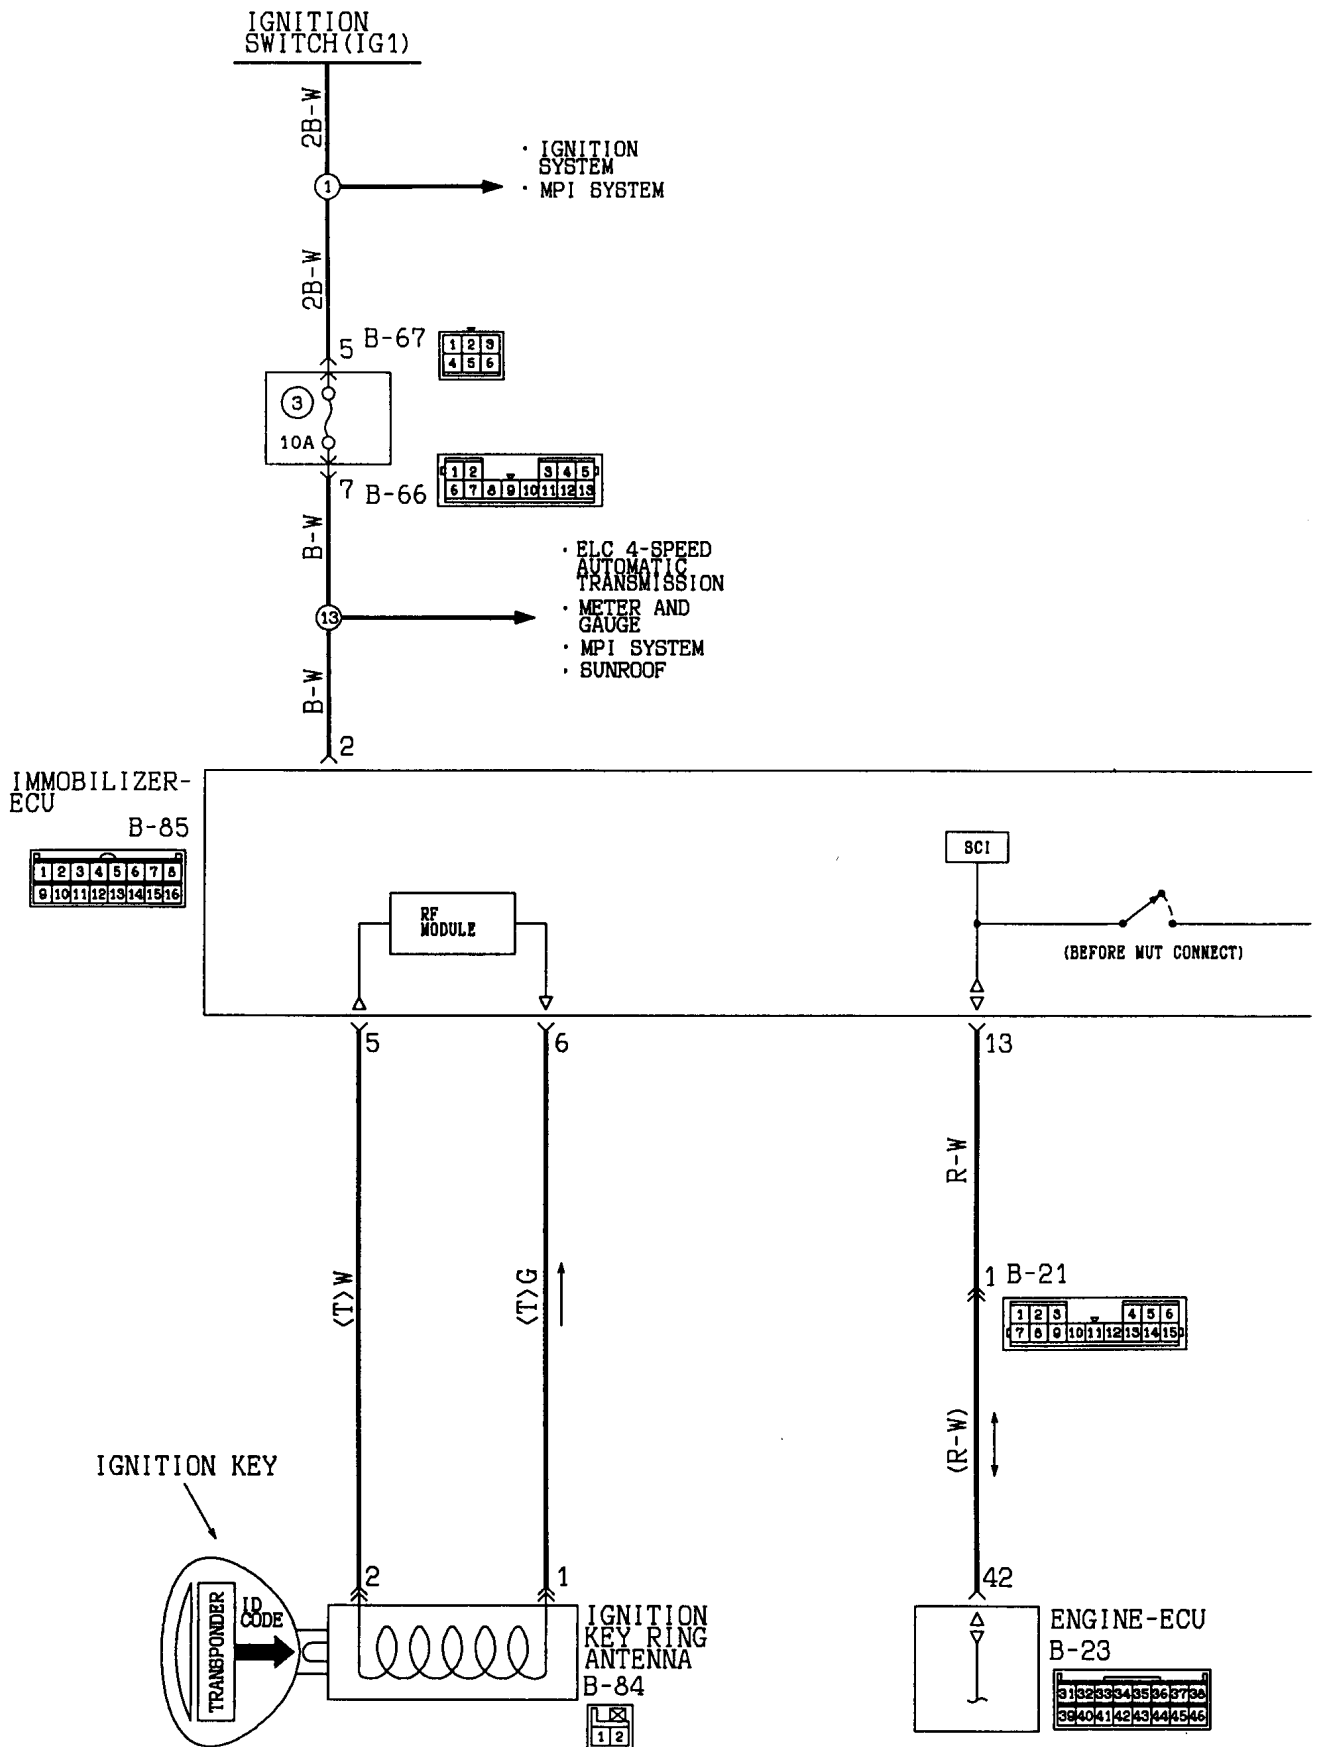

IMMOBILIZER SYSTEM
L.H. drive vehicles