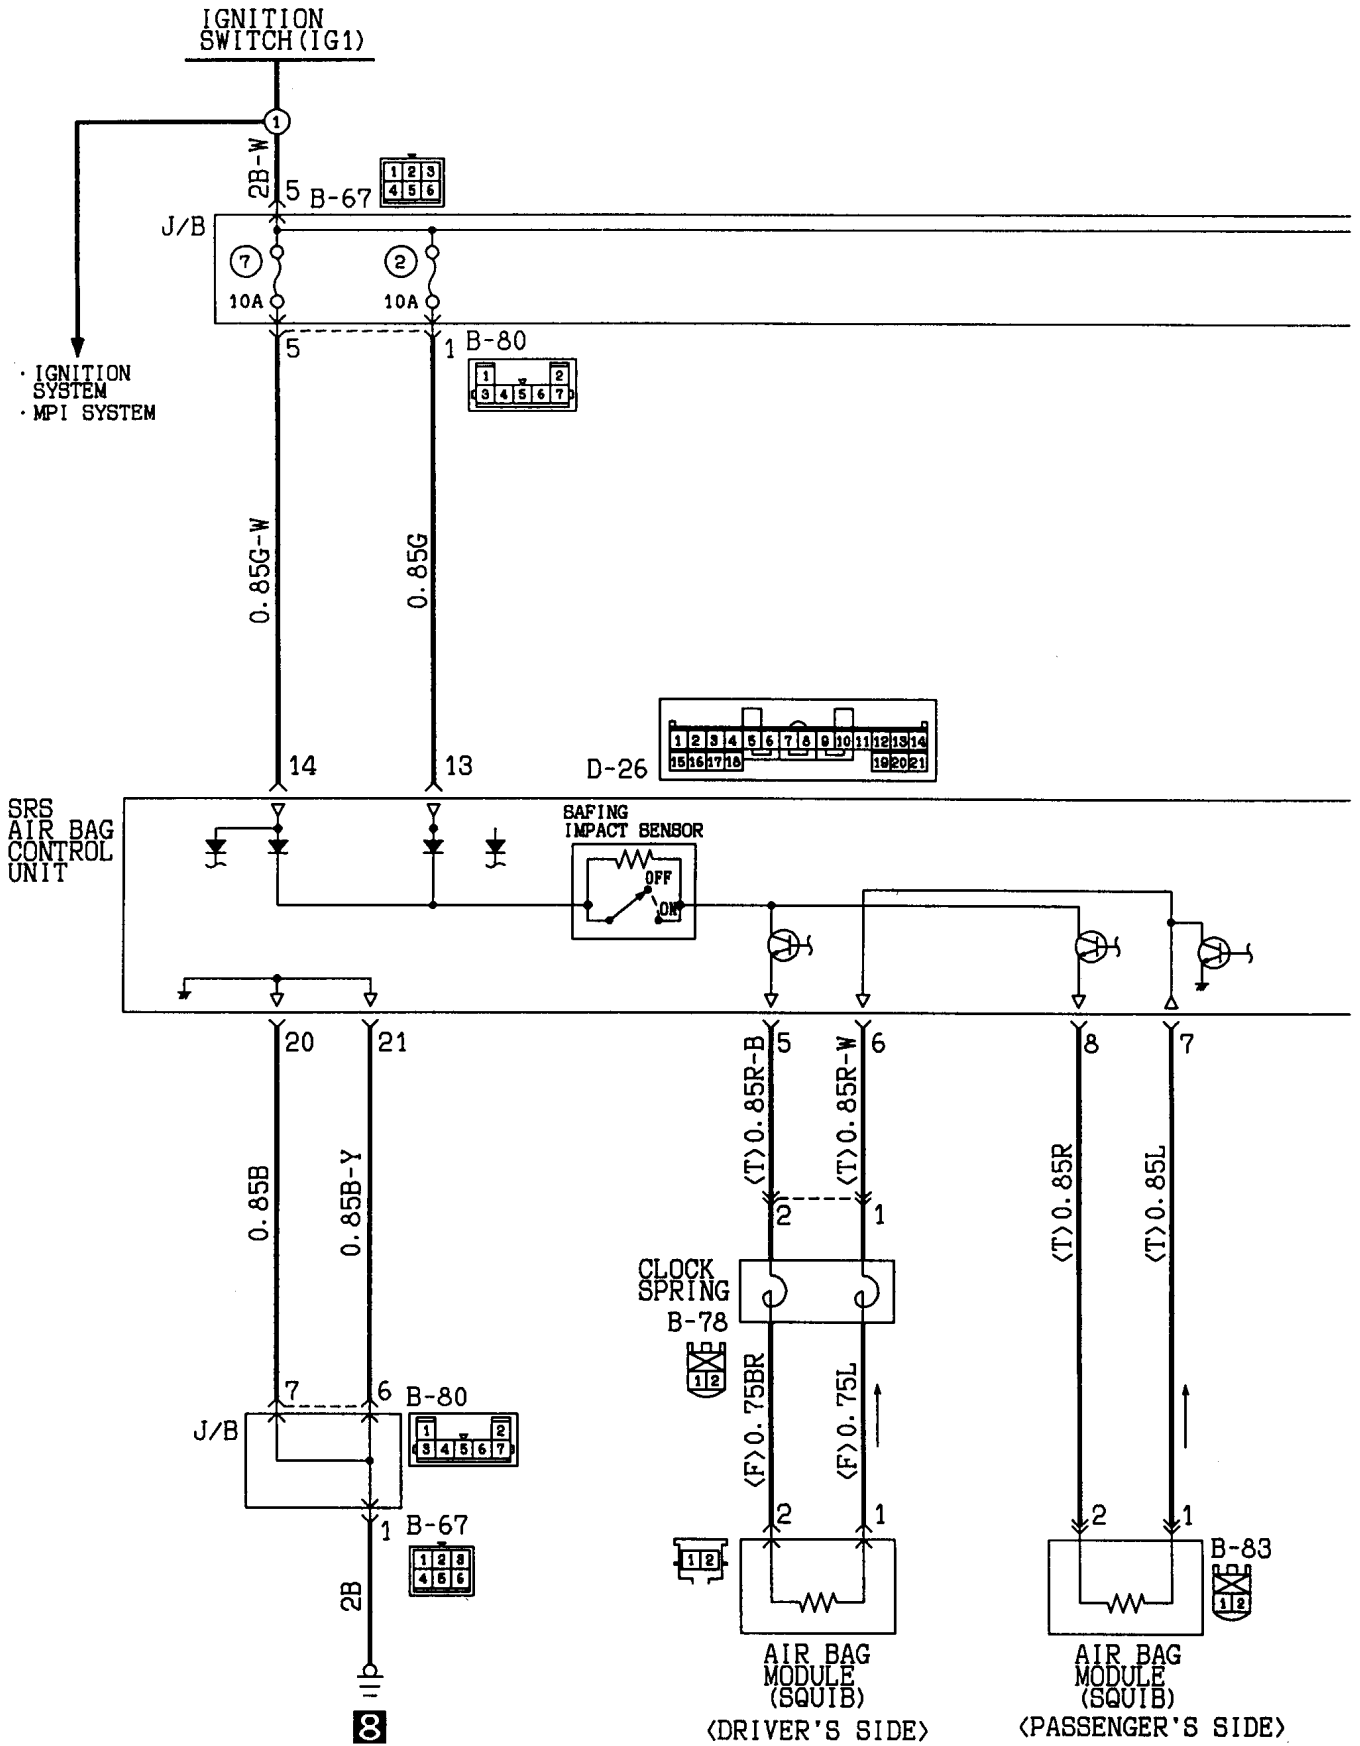

SUPPLEMENTAL RESTRAINT SYSTEM (SRS)

L.H. drive vehicles