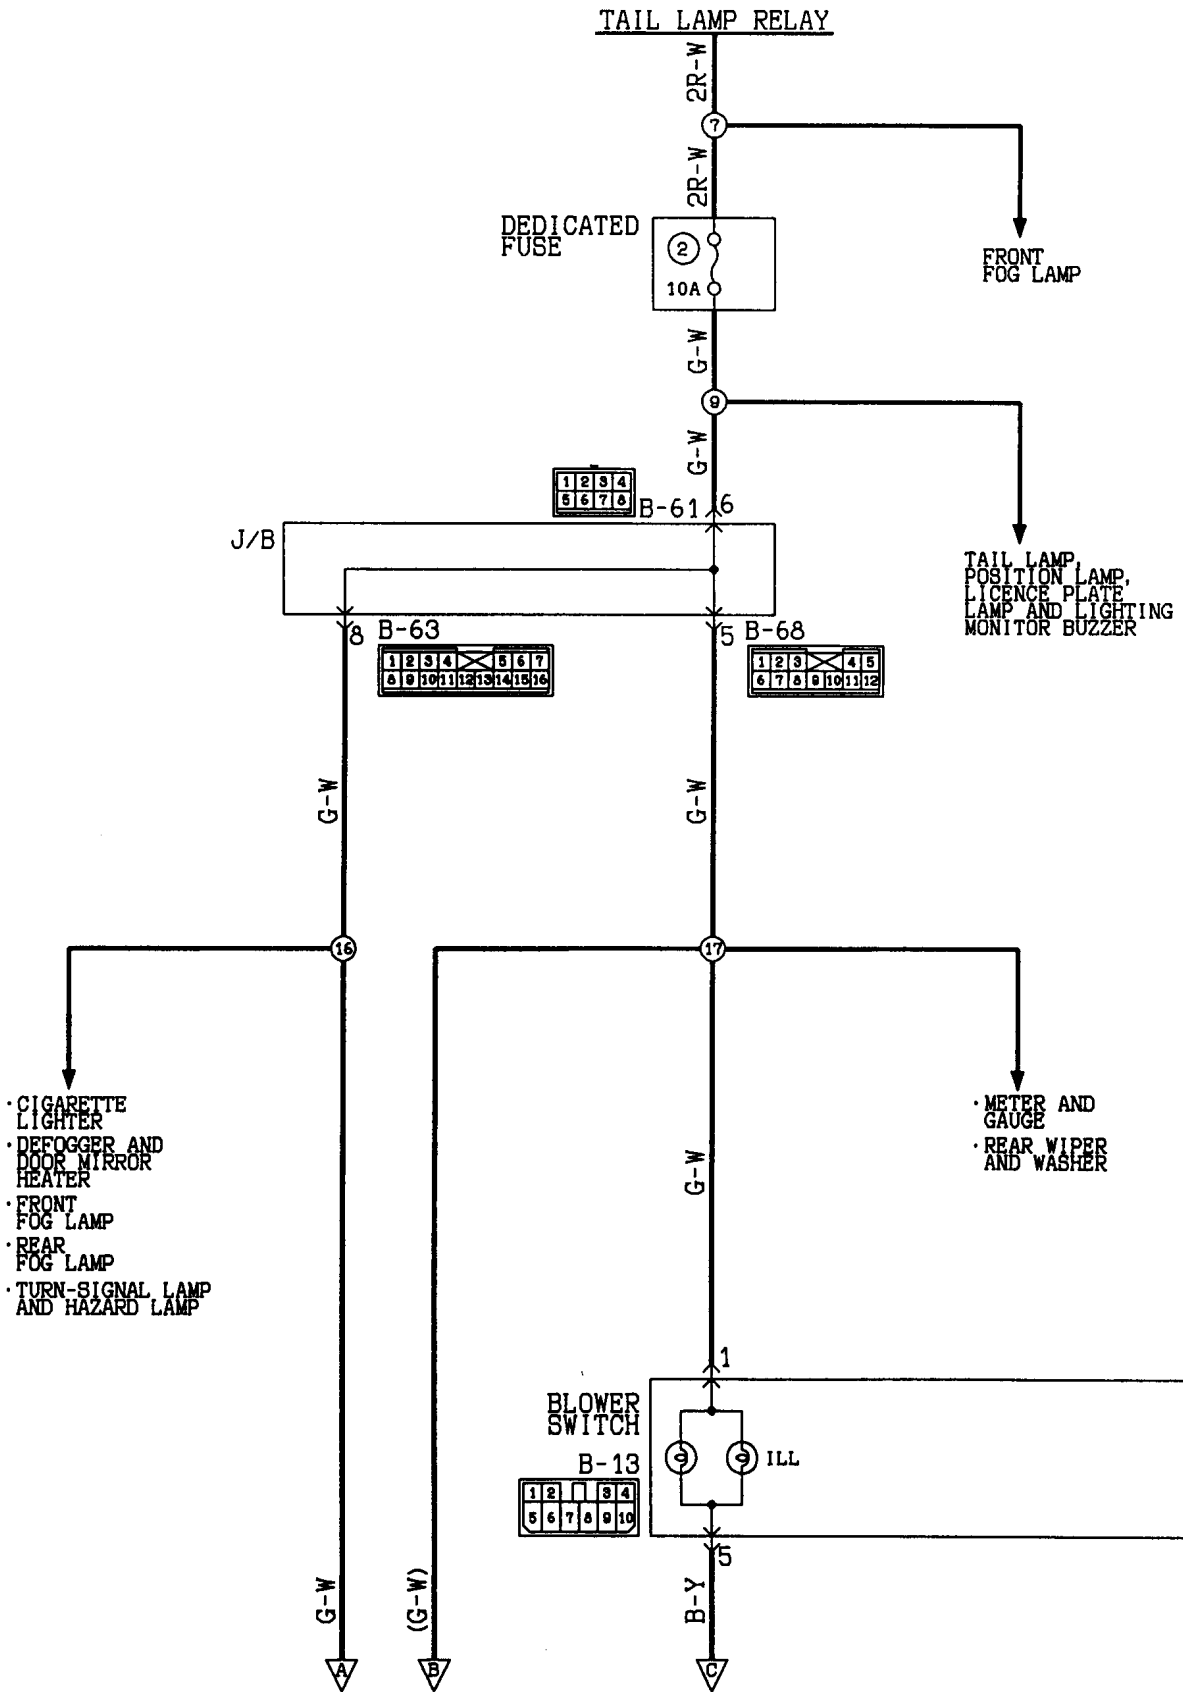

AIR CONDITIONER
4G9<R.H. drive vehicles>

Wire colour code
B:Black LG:Light green G:Green L:Blue W:White Y:Yellow SB:Sky blue
BR:Brown O:Orange GR:Gray R:Red P:Pink V:Violet