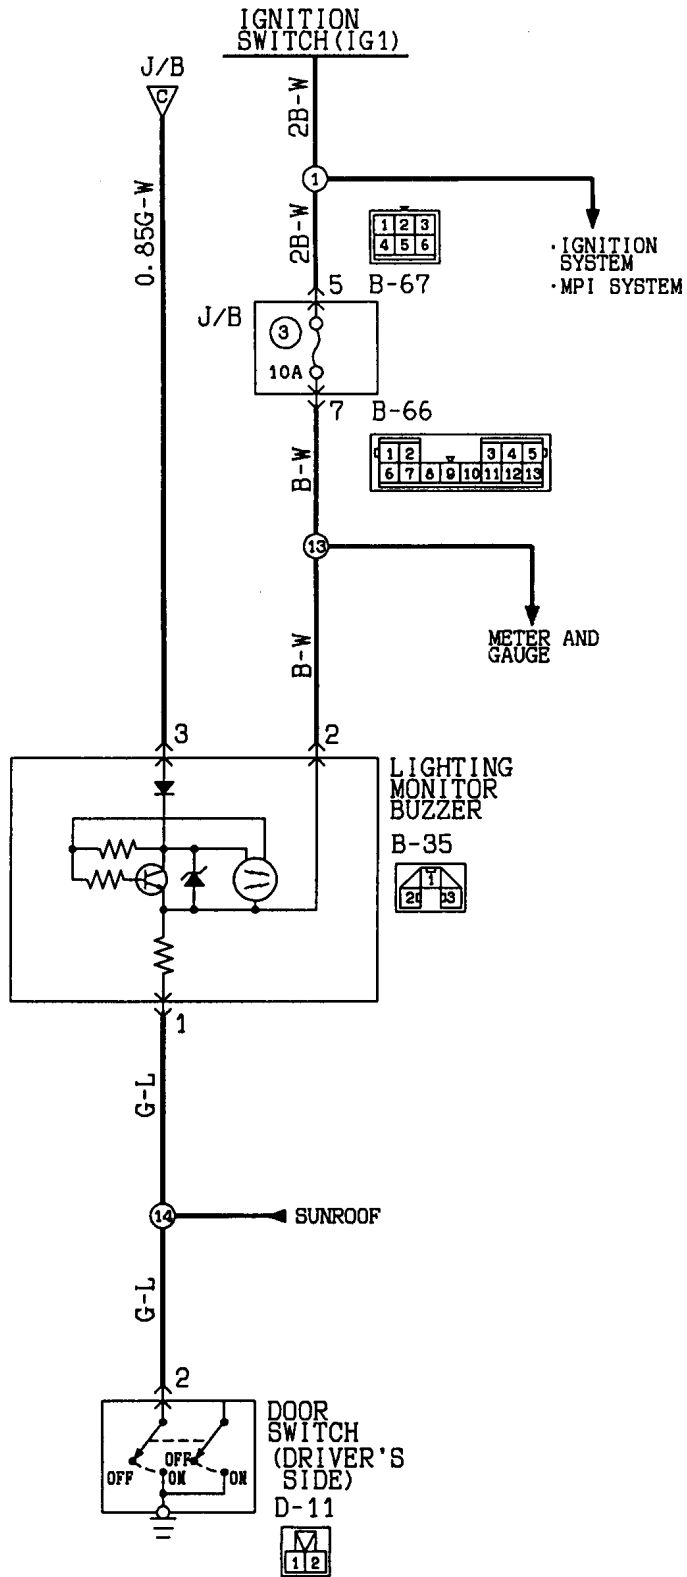

Wire colour code
B:Black LG:Light green G:Green L:Blue W:White Y:Yellow SB:Sky blue
BR:Brown O:Orange GR:Gray R:Red P:Pink V:Violet