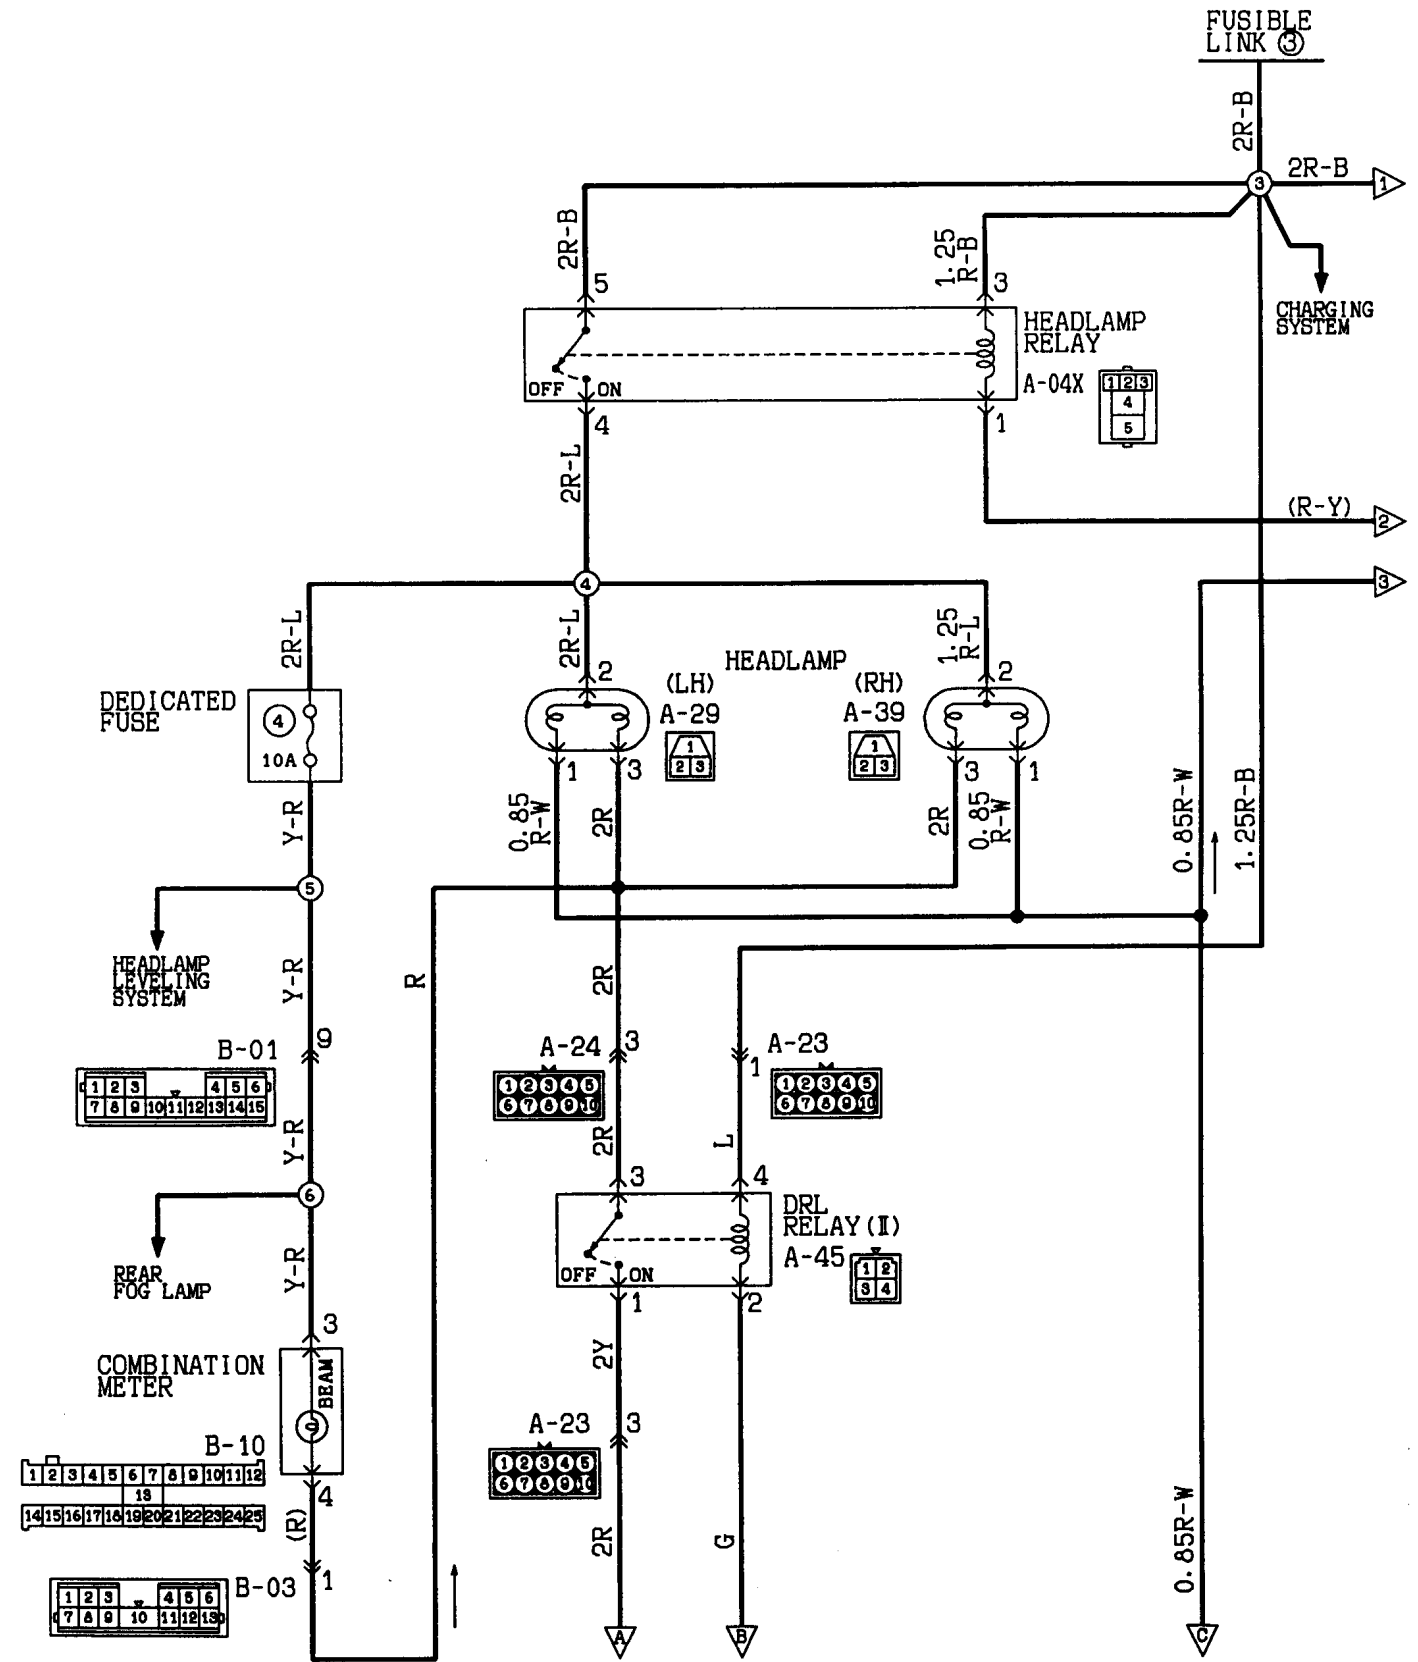

HEADLAMP

Vehicles with daytime running lamp

Wire colour code
B:Black LG:Light green G:Green L:Blue W:White Y:Yellow SB:Sky blue
BR:Brown O:Orange GR:Gray R:Red P:Pink V:Violet