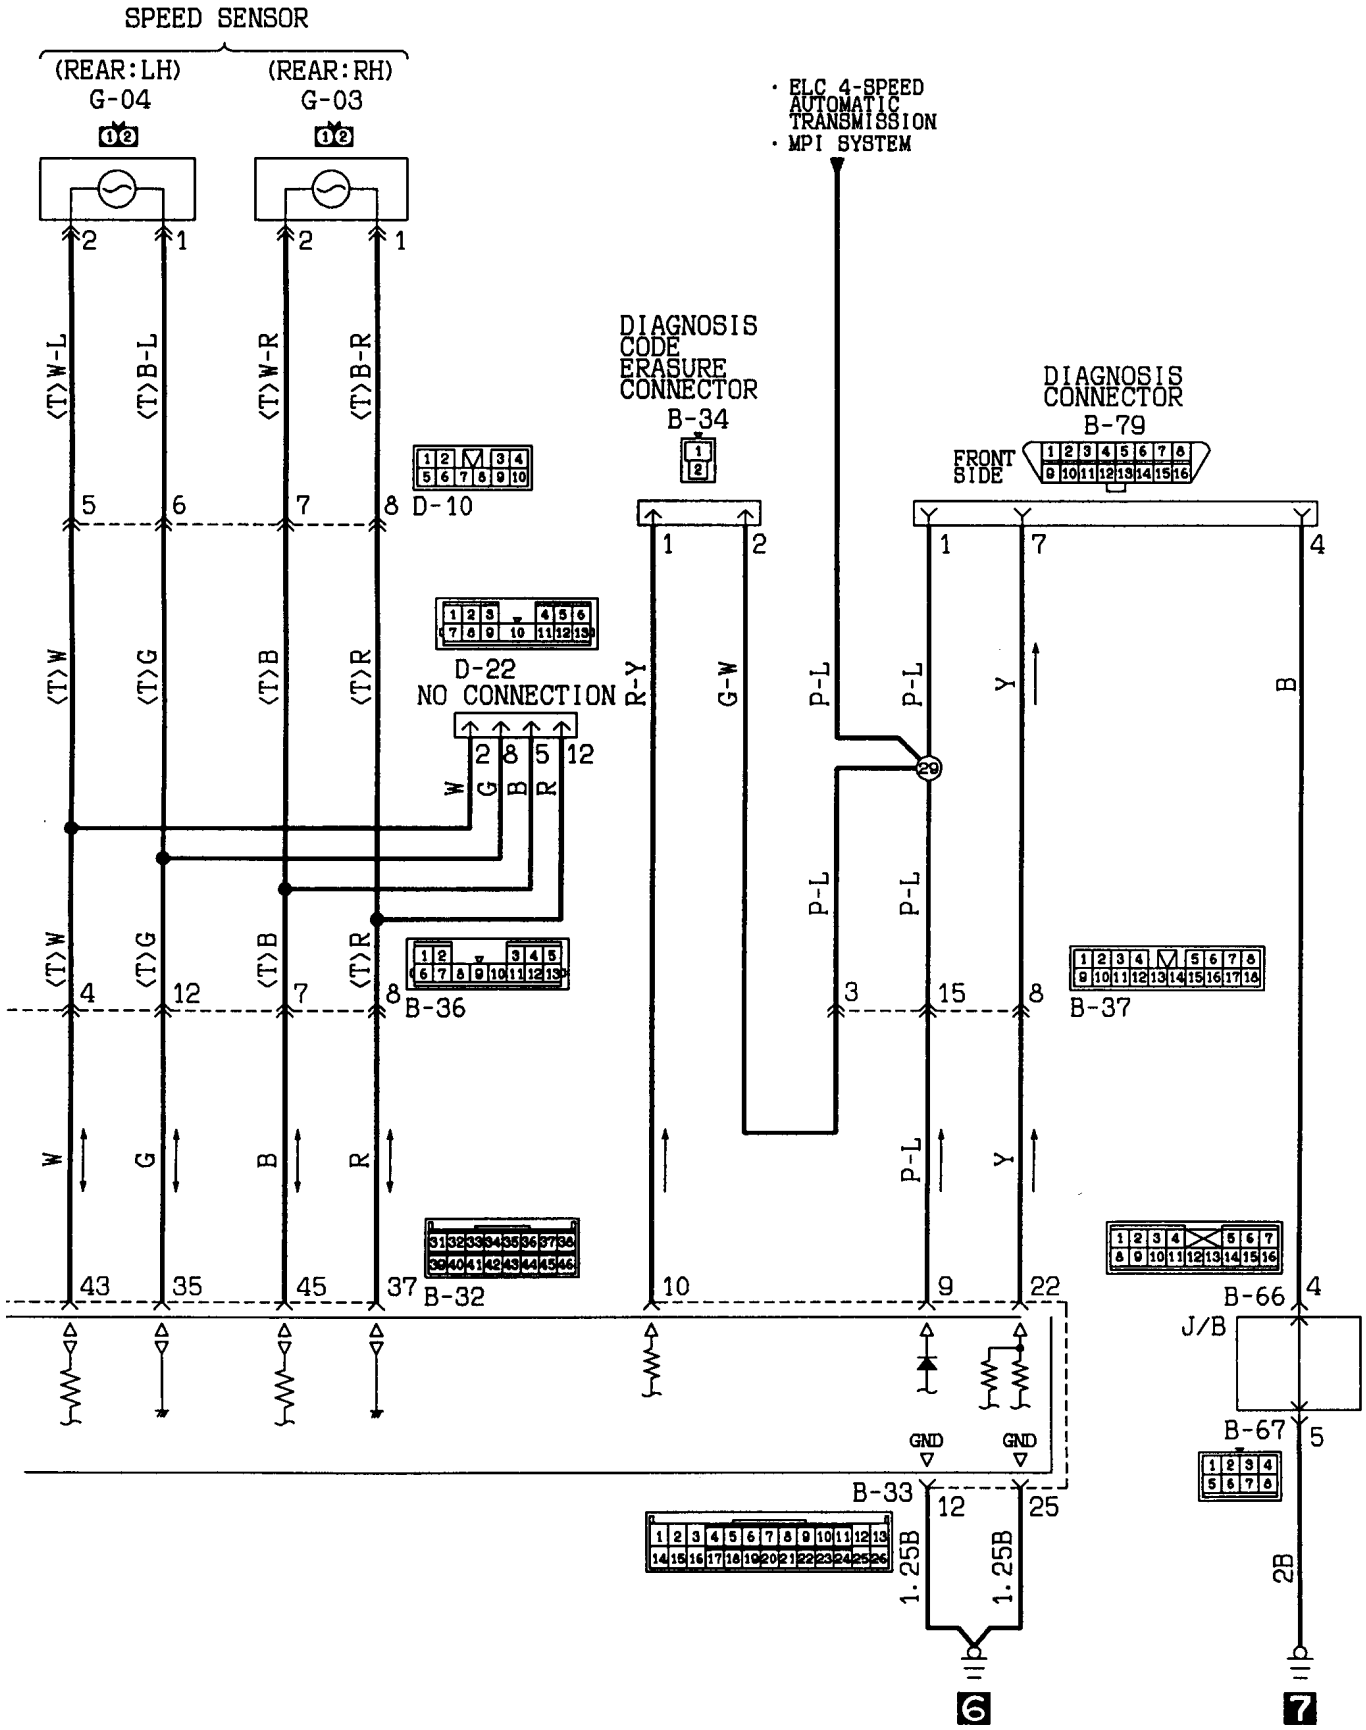

# ANTI-LOCK BRAKE SYSTEM

2WD<R. H. drive vehicles>

Wire colour code  
 B:Black LG:Light green G:Green L:Blue W:White Y:Yellow SB:Sky blue  
 BR:Brown O:Orange GR:Gray R:Red P:Pink V:Violet

Wire colour code  
 B:Black LG:Light green G:Green L:Blue W:White Y:Yellow SB:Sky blue  
 BR:Brown O:Orange GR:Gray R:Red P:Pink V:Violet