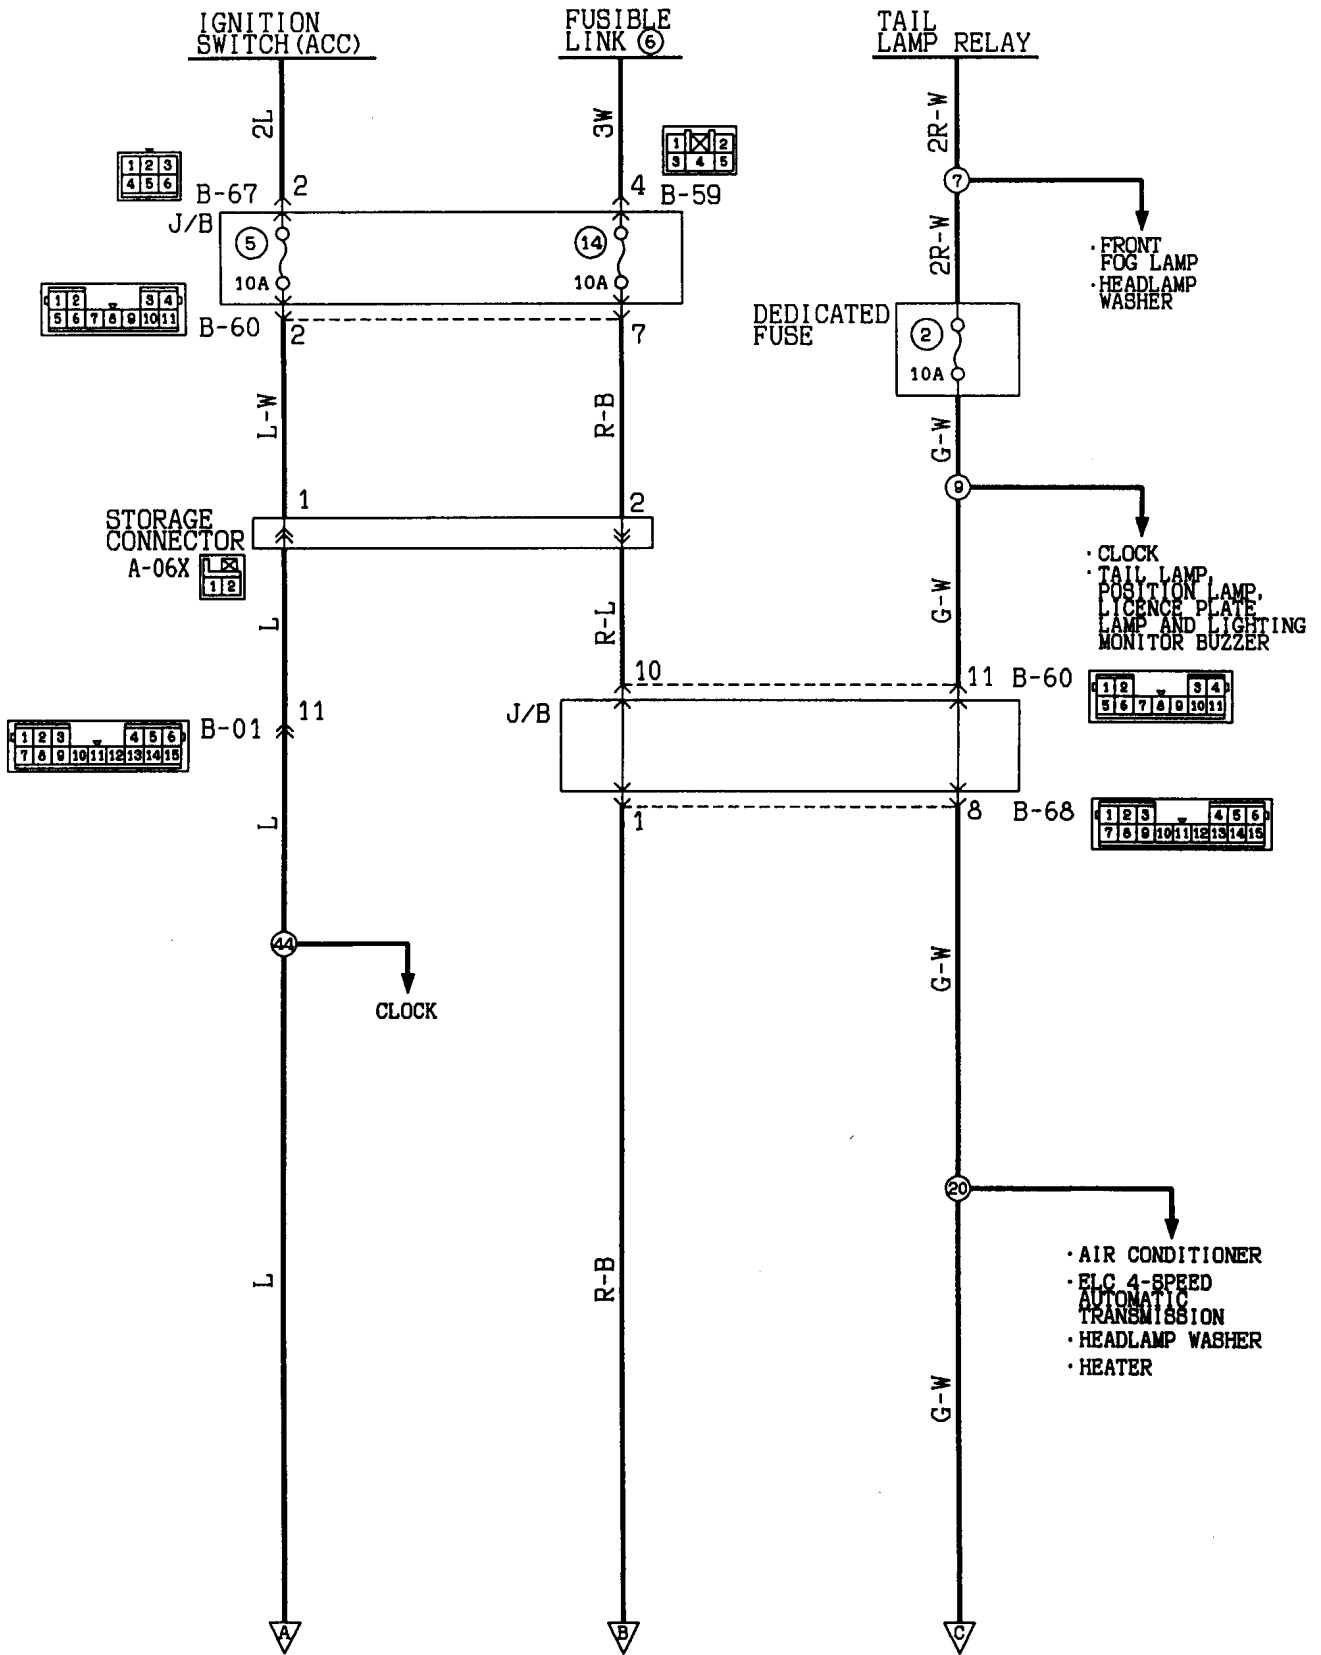

RADIO AND TAPE PLAYER

Wagon<L. H. drive vehicles>