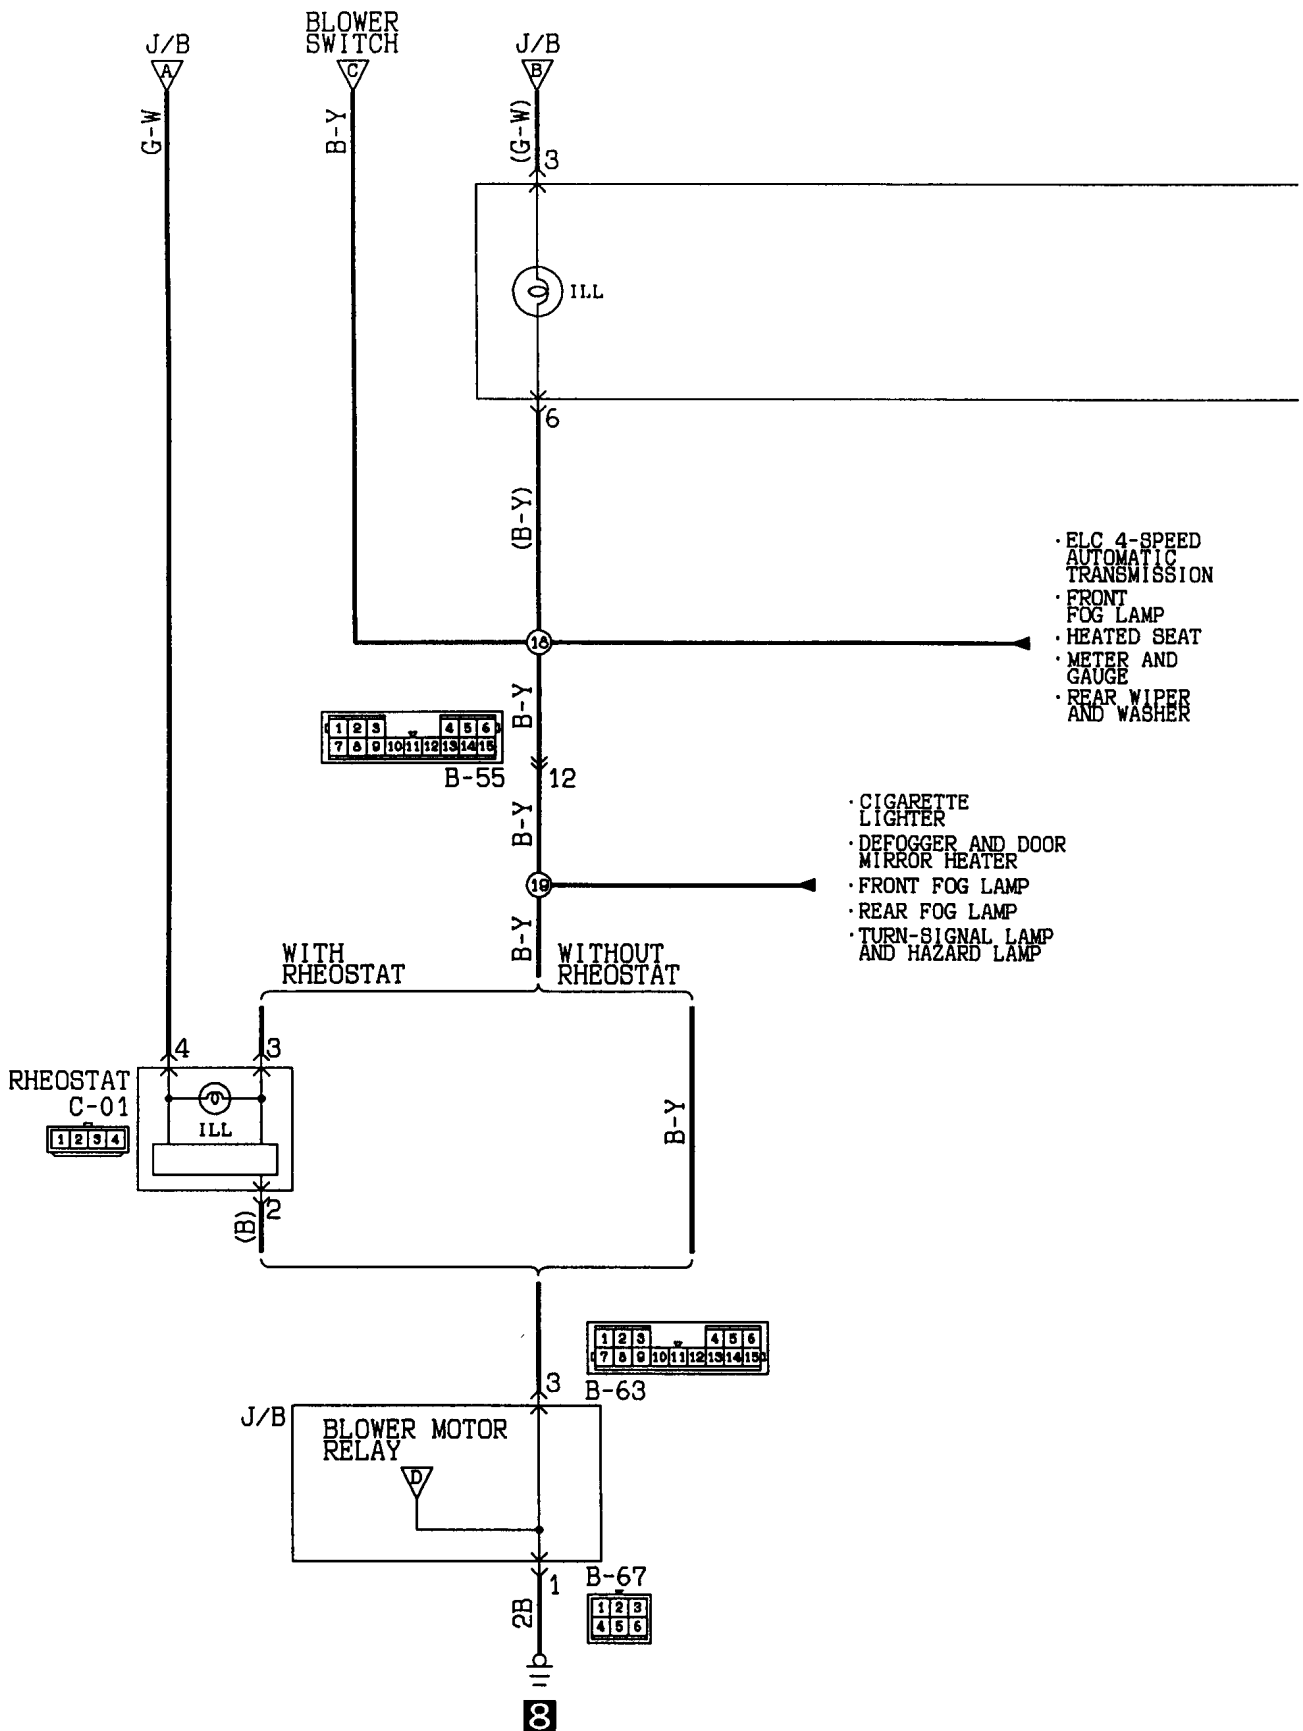

Wire colour code
B:Black LG:Light green G:Green L:Blue W:White Y:Yellow SB:Sky blue
BR:Brown O:Orange GR:Gray R:Red P:Pink V:Violet