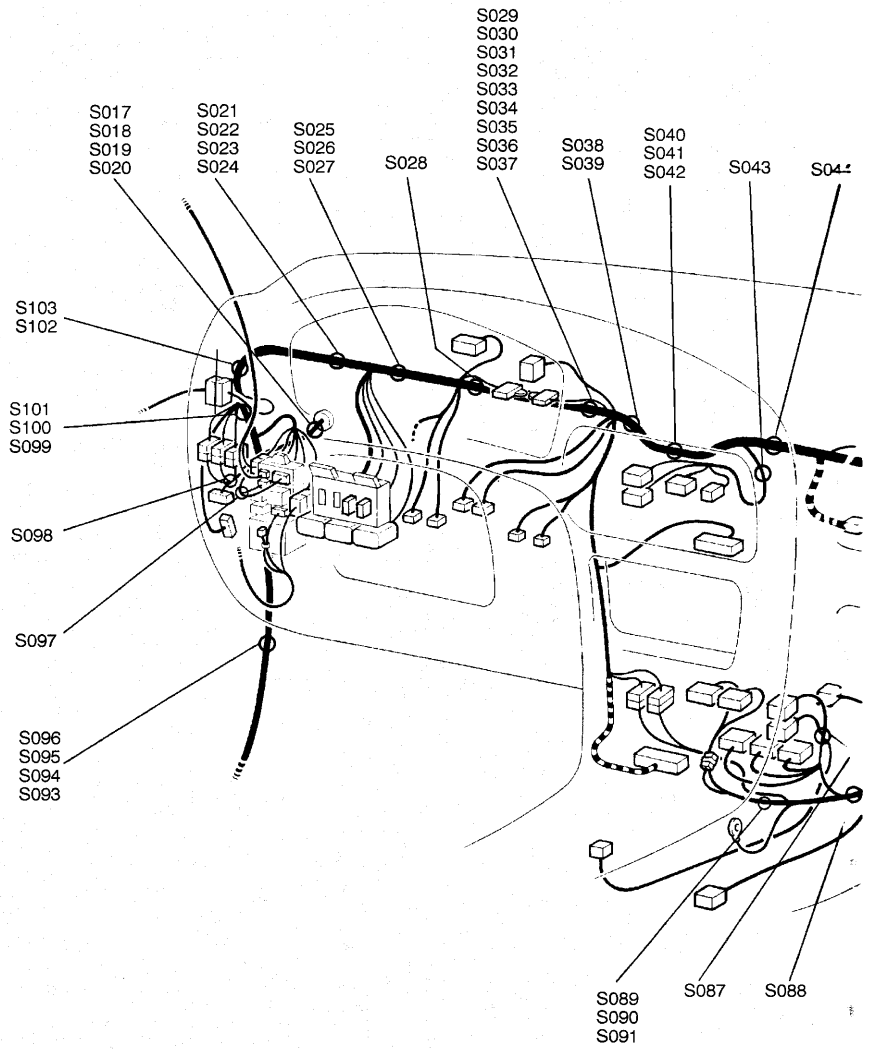

HOW TO READ SPLICE LOCATIONS

"Splice locations" describes splice points of each wiring harness on an actual vehicle.

Indicates a splice point number.
 The splice point numbers are identical to those in "Circuit Diagrams", considering easiness to use.
 In addition, the splice point numbers are usually numbered clockwise.

ENGINE COMPARTMENT

<1.5L Engine>

<1.8L Engine>

DASH PANEL

STEERING COLUMN

80200040047

INSTRUMENT PANEL

80200050026