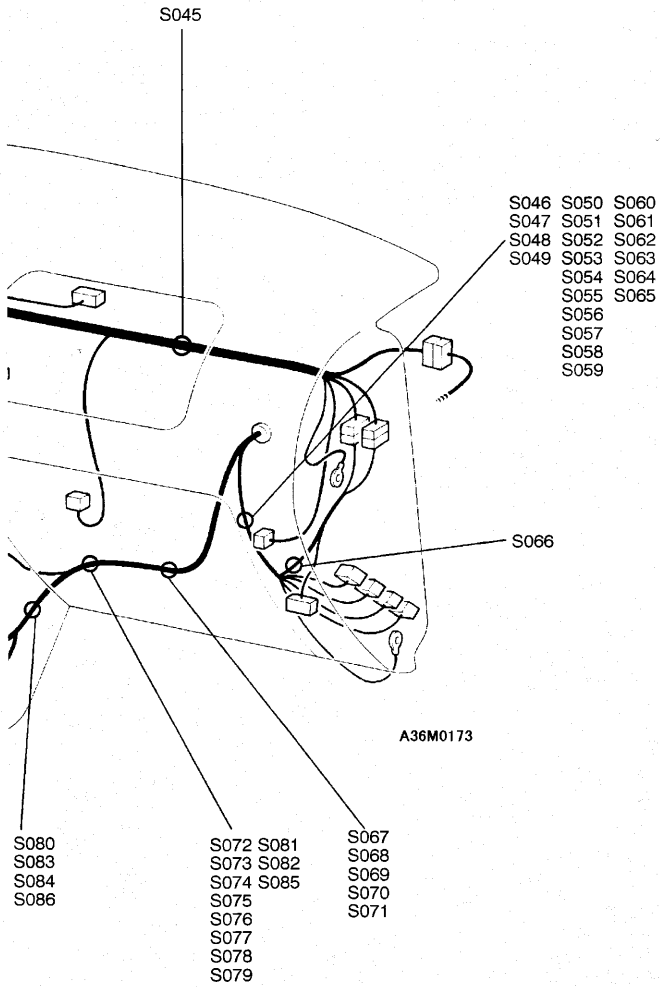

HOW TO READ SPLICE LOCATIONS

"Splice locations" describes splice points of each wiring harness on an actual vehicle.

Indicates a splice point number.
 The splice point numbers are identical to those in "Circuit Diagrams", considering easiness to use.
 In addition, the splice point numbers are usually numbered clockwise.

ENGINE COMPARTMENT

<1.5L Engine>

<1.8L Engine>

DASH PANEL

STEERING COLUMN

80200040047

INSTRUMENT PANEL

80200050026